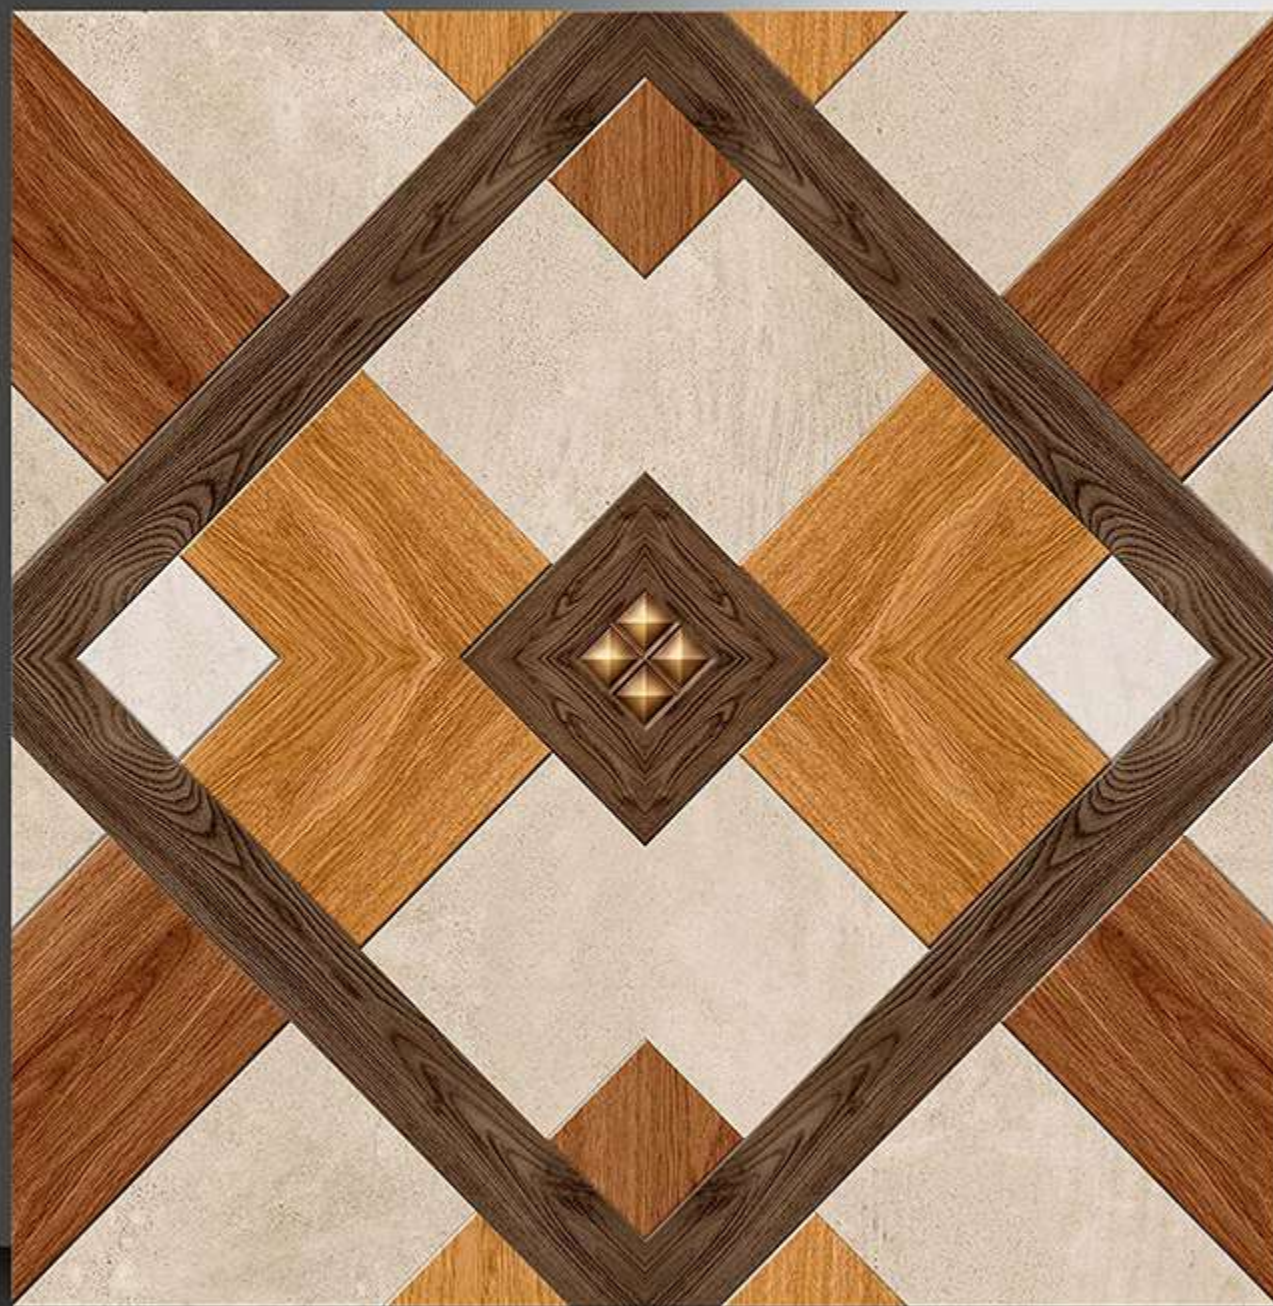

WHITE BODY

PORCELAIN TILES

600X600 mm