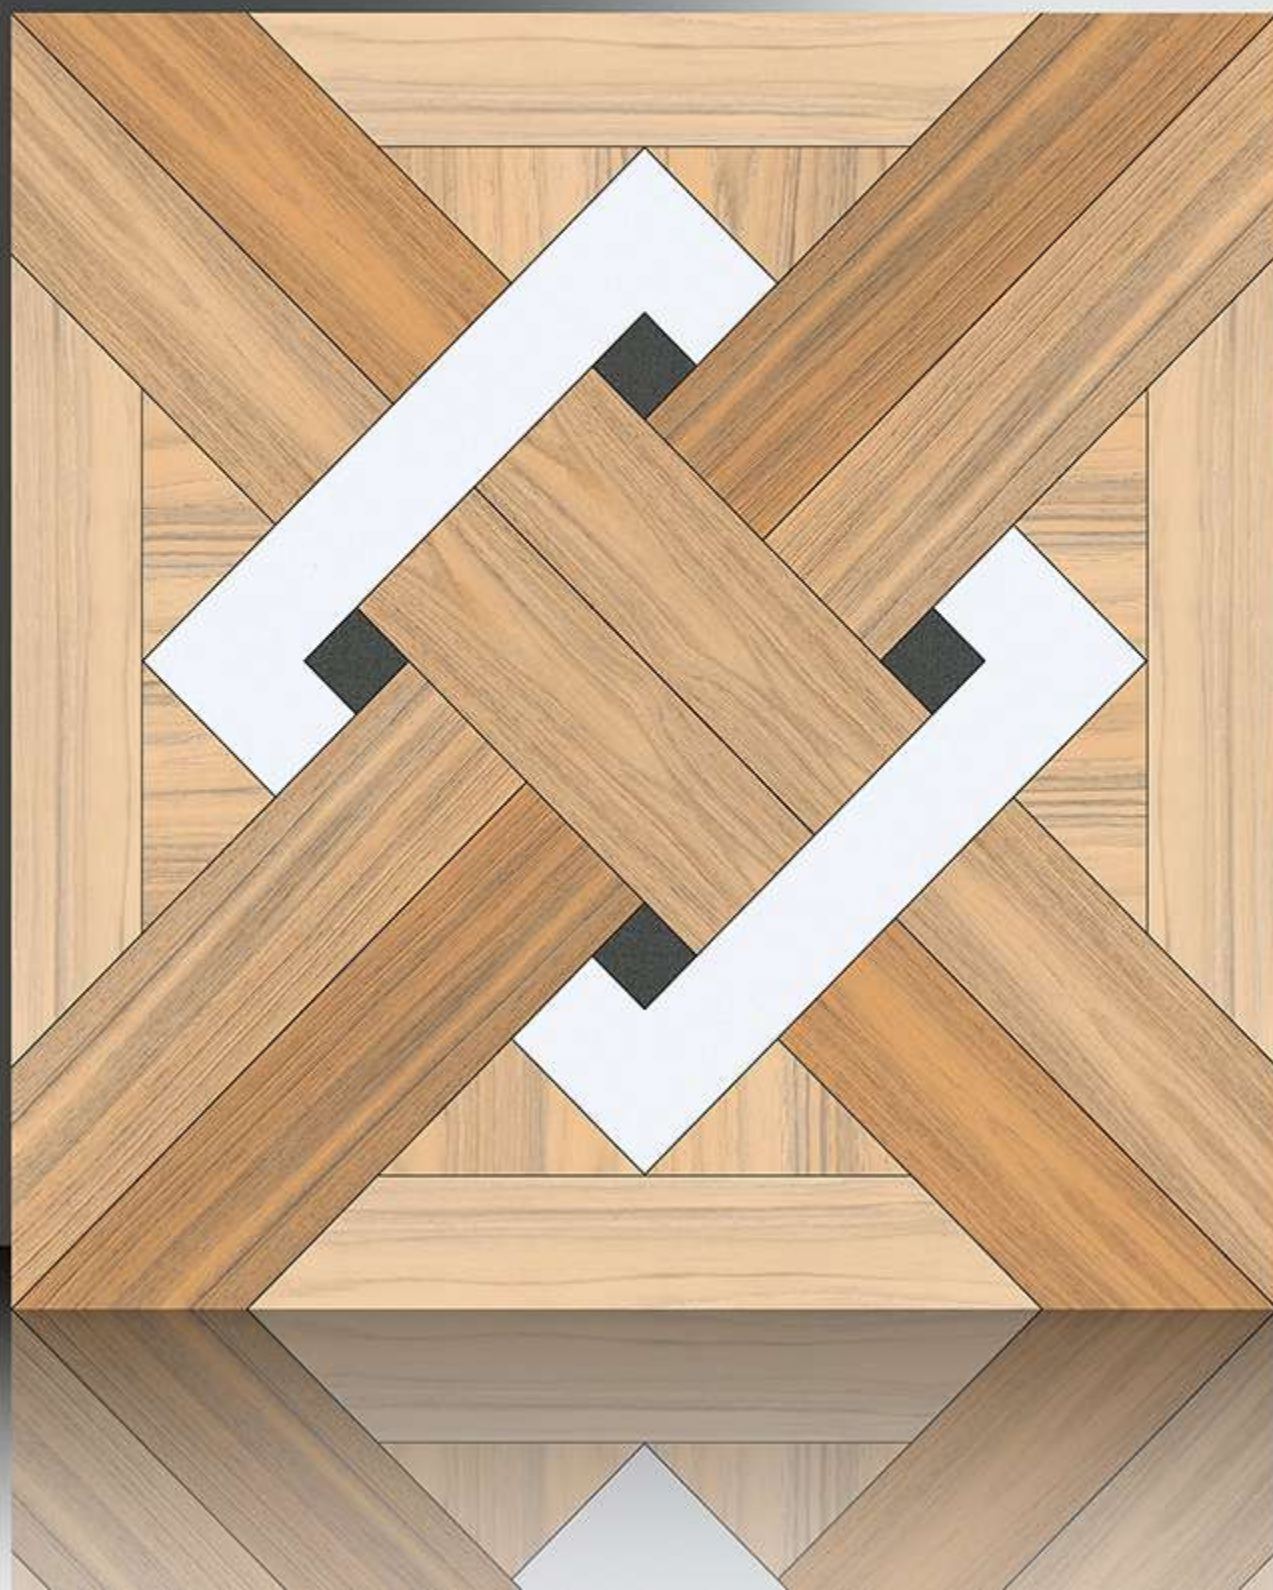

WHITE BODY

PORCELAIN TILES

600X600 mm