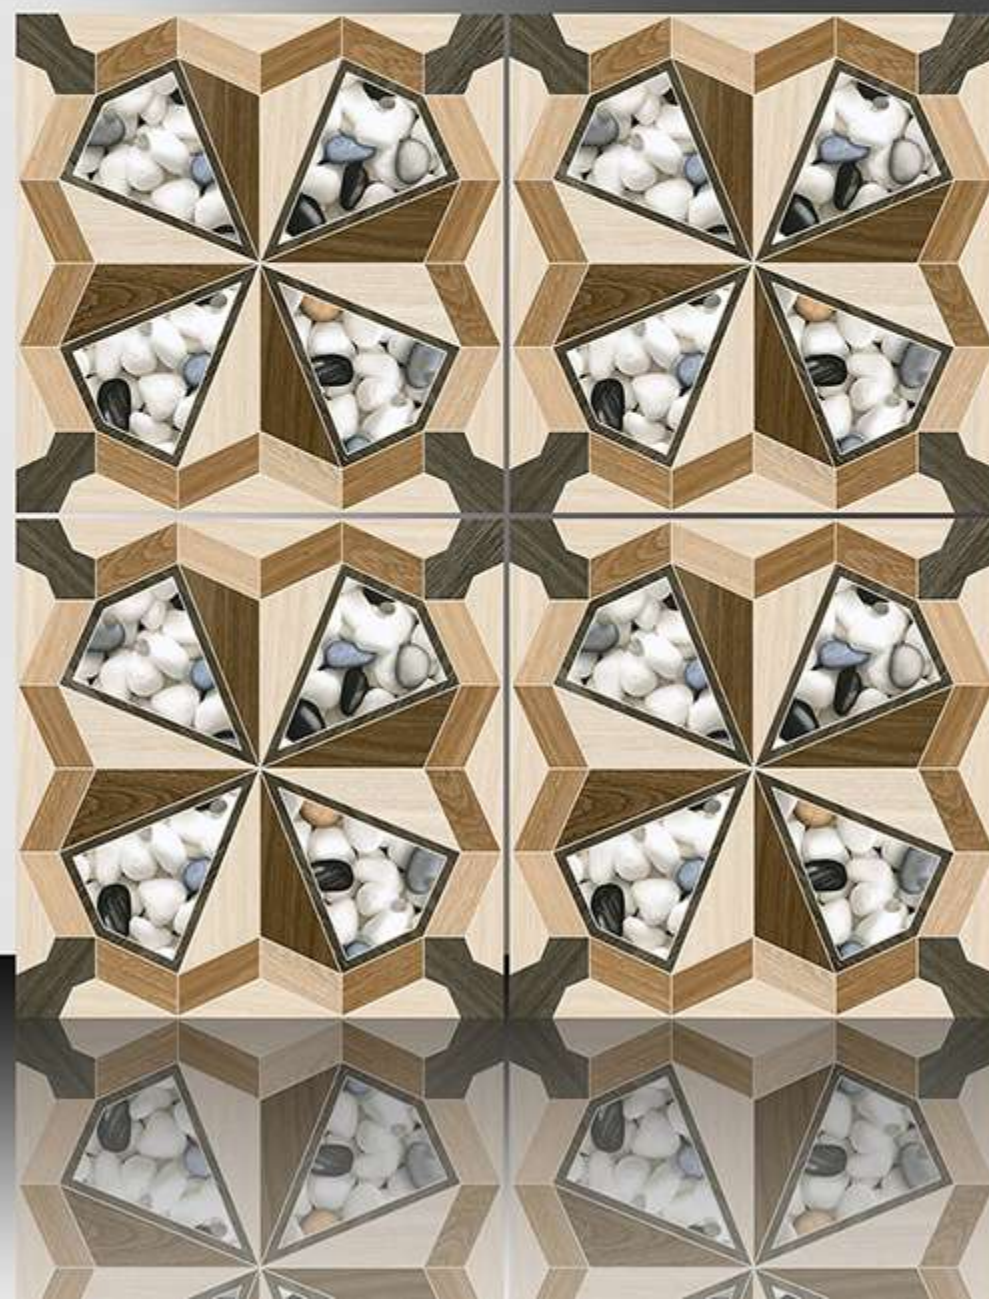

1004

GALICHA SERIES