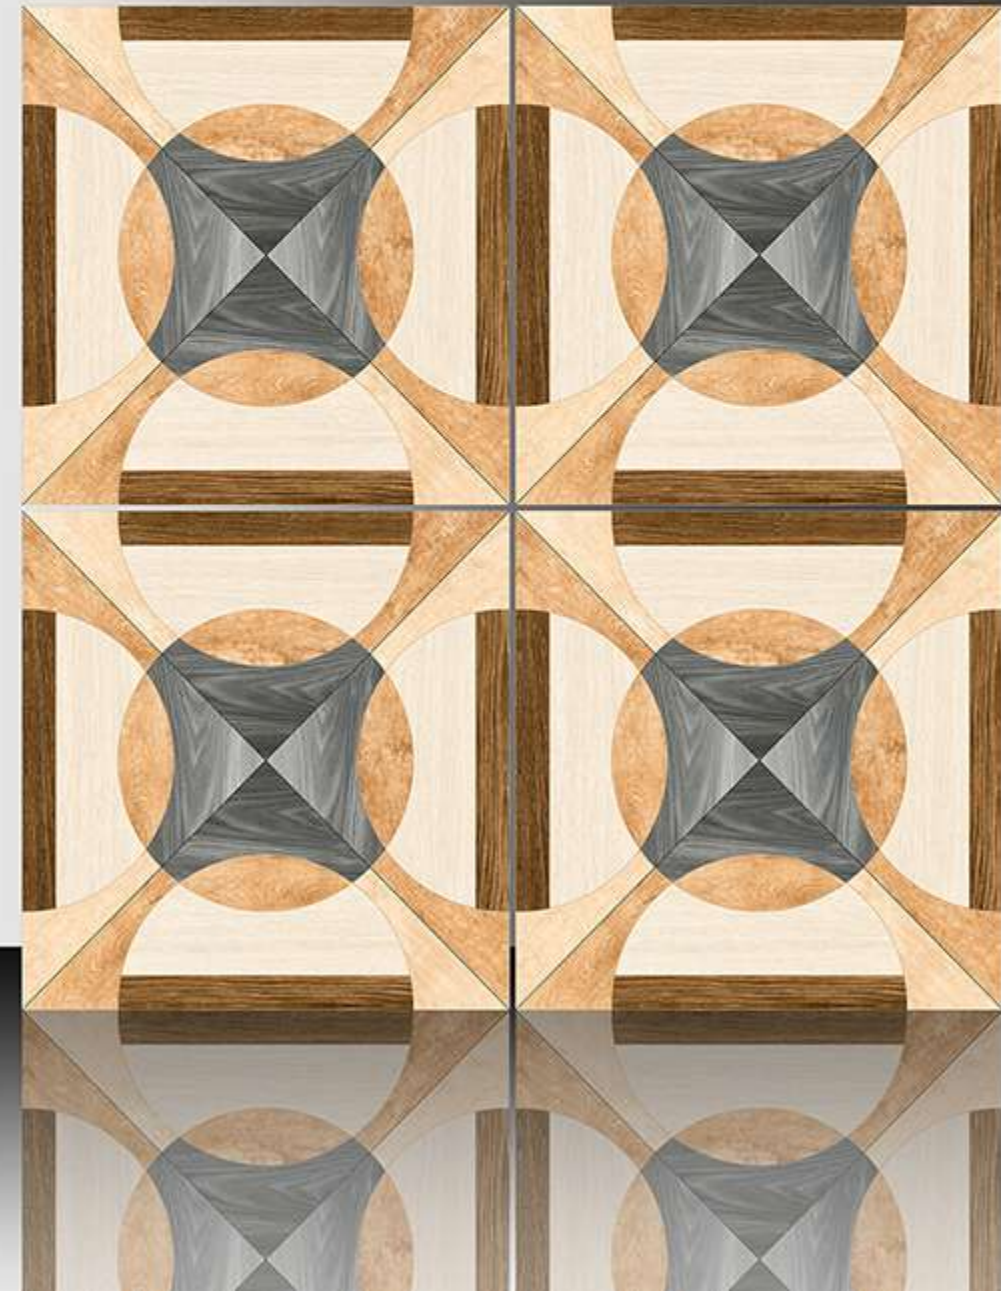

GALICHA SERIES

WHITE BODY

PORCELAIN TILES

600X600 mm

1014

GALICHA SERIES

WHITE BODY

PORCELAIN TILES