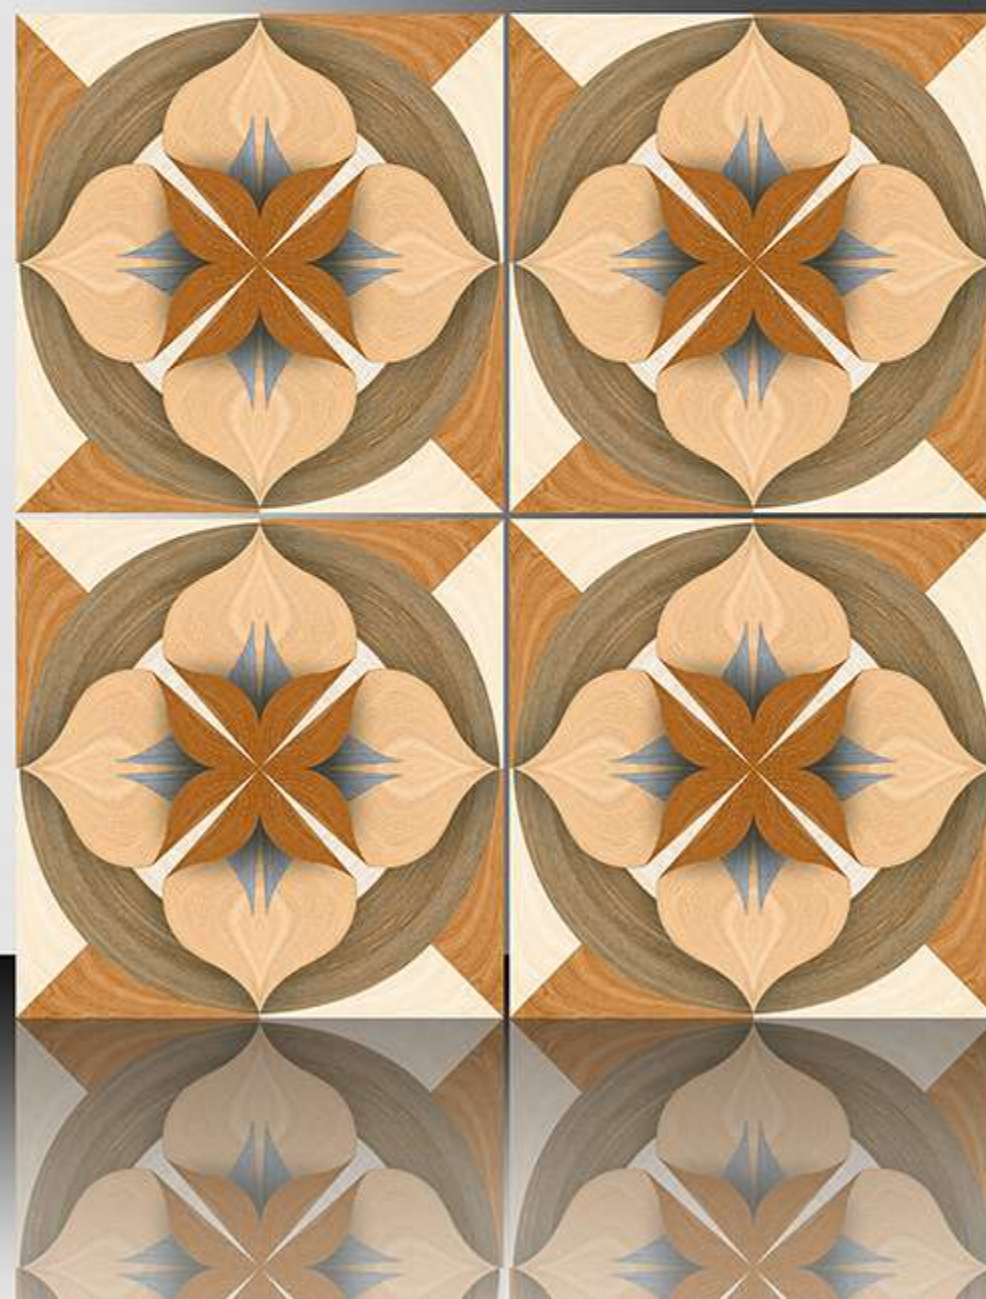

1012

GALICHA SERIES