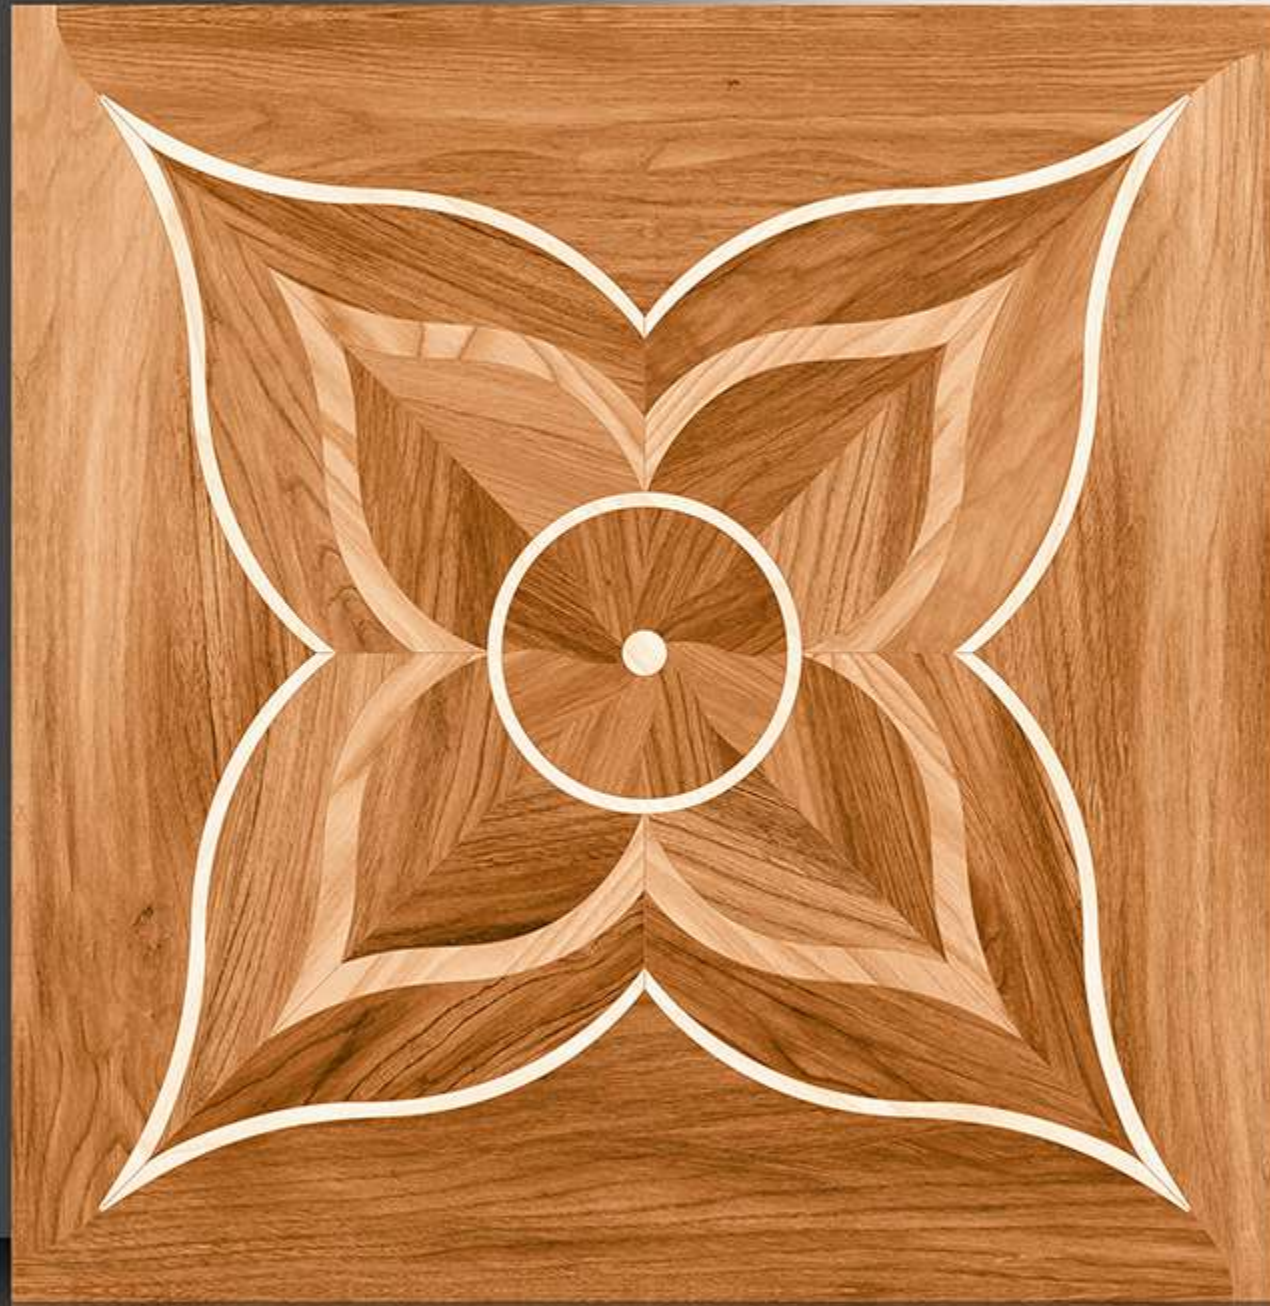

WHITE BODY

PORCELAIN TILES

600X600 mm