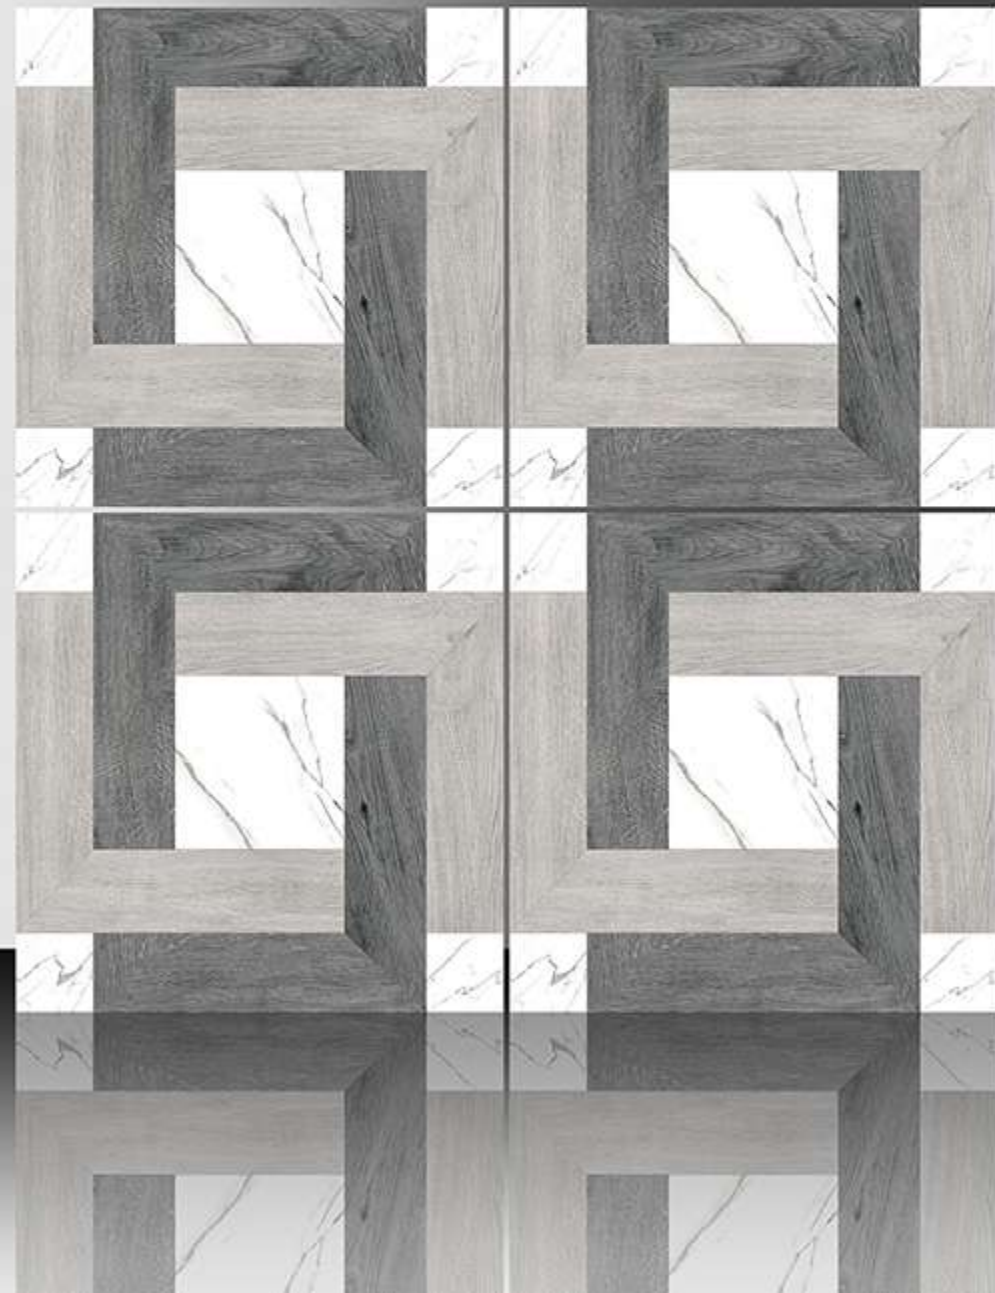

WHITE BODY

PORCELAIN TILES

600X600 mm

1035

GALICHA SERIES

WHITE BODY

PORCELAIN TILES

600X600 mm