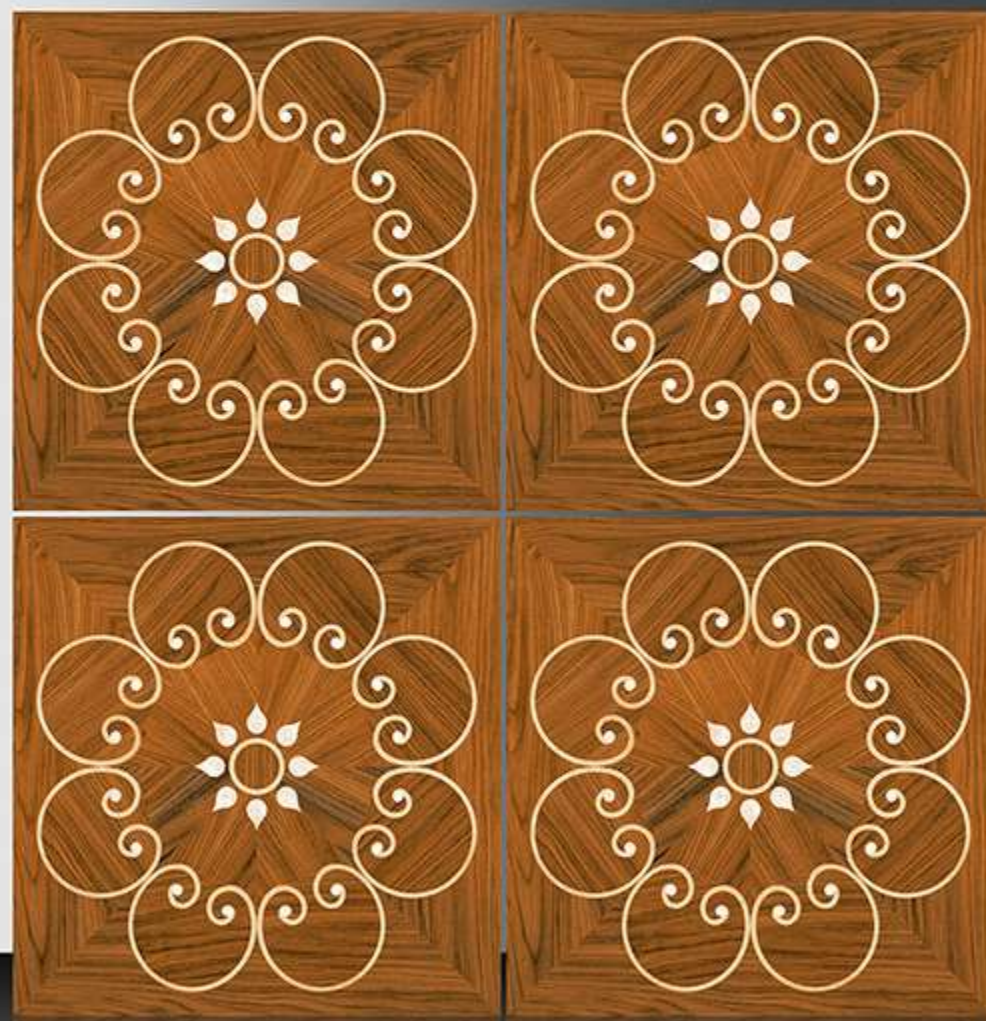

PORCELAIN TILES  
600X600 mm

1020

GALICHA SERIES

WHITE BODY

PORCELAIN TILES

600X600 mm

1021

GALICHA SERIES