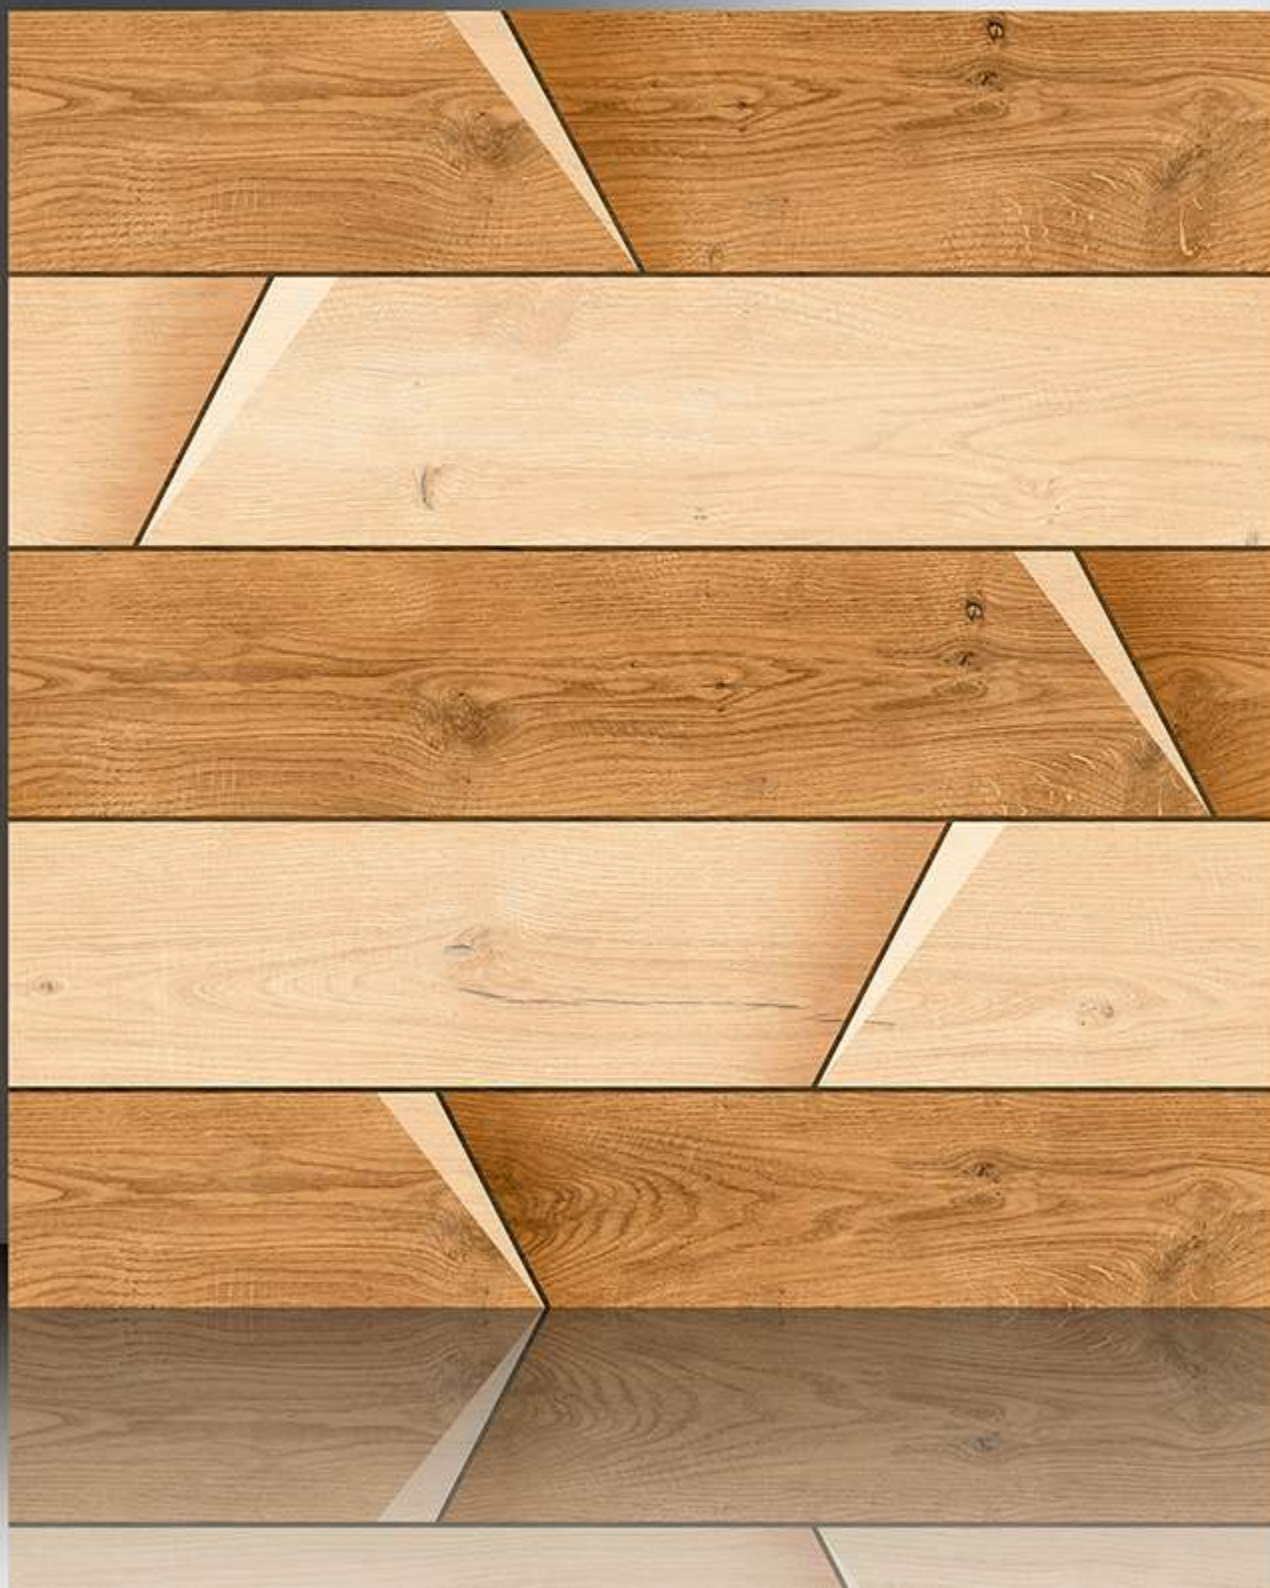

GALICHA SERIES

WHITE BODY

PORCELAIN TILES  
600X600 mm

1040

GALICHA SERIES

WHITE BODY

PORCELAIN TILES

600X600 mm