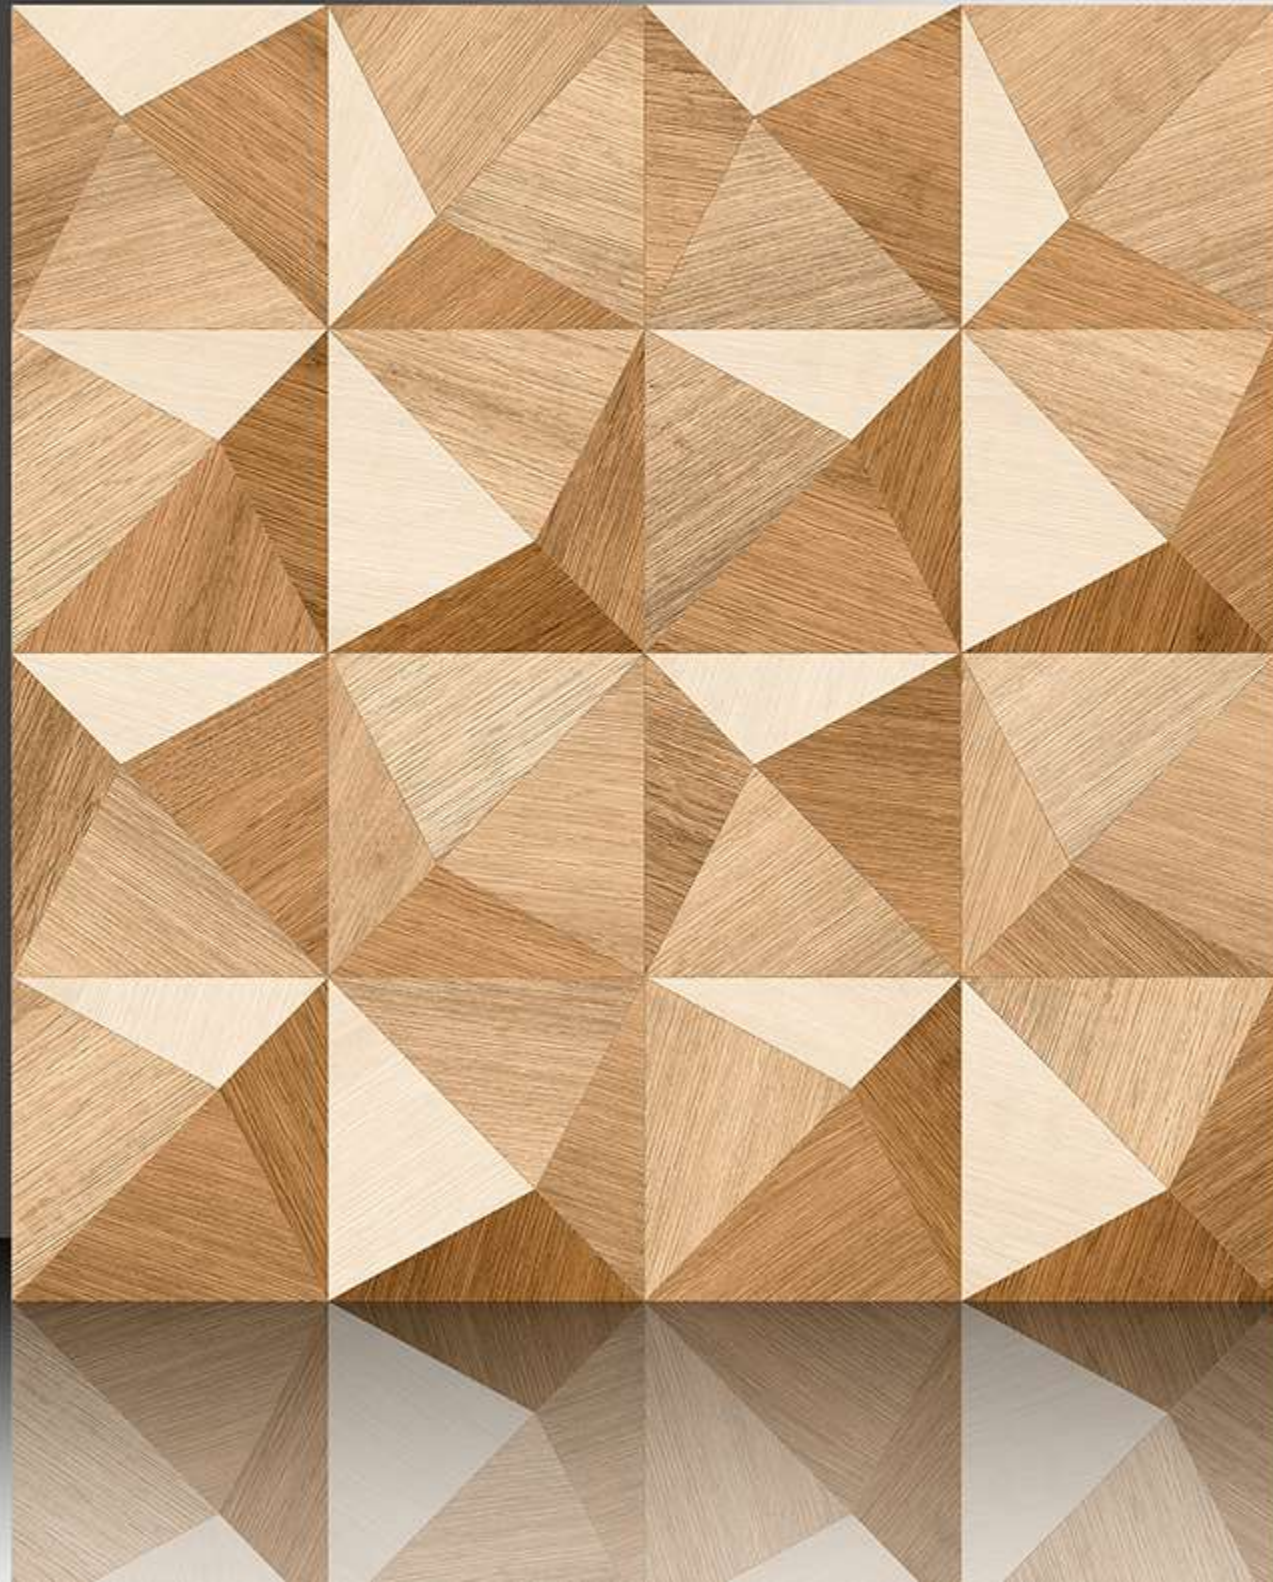

1010

GALICHA SERIES

WHITE BODY

PORCELAIN TILES

600X600 mm

1011

GALICHA SERIES

WHITE BODY