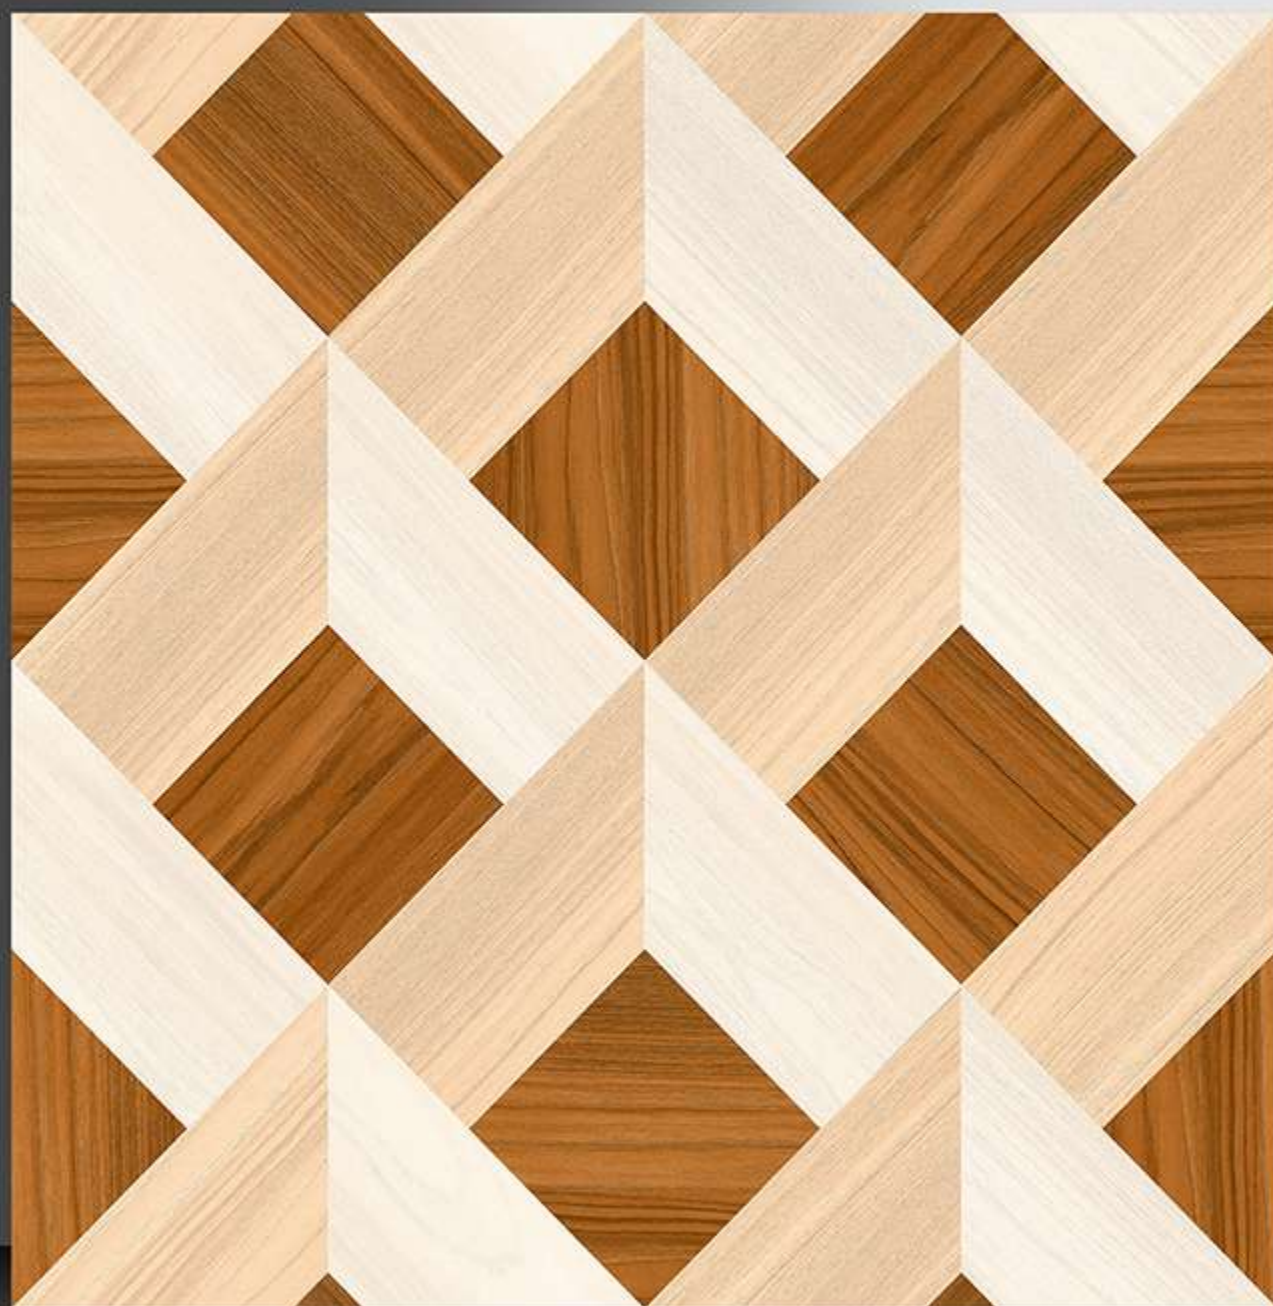

GALICHA SERIES

WHITE BODY

PORCELAIN TILES  
600X600 mm

1045

GALICHA SERIES

WHITE BODY

PORCELAIN TILES

600X600 mm