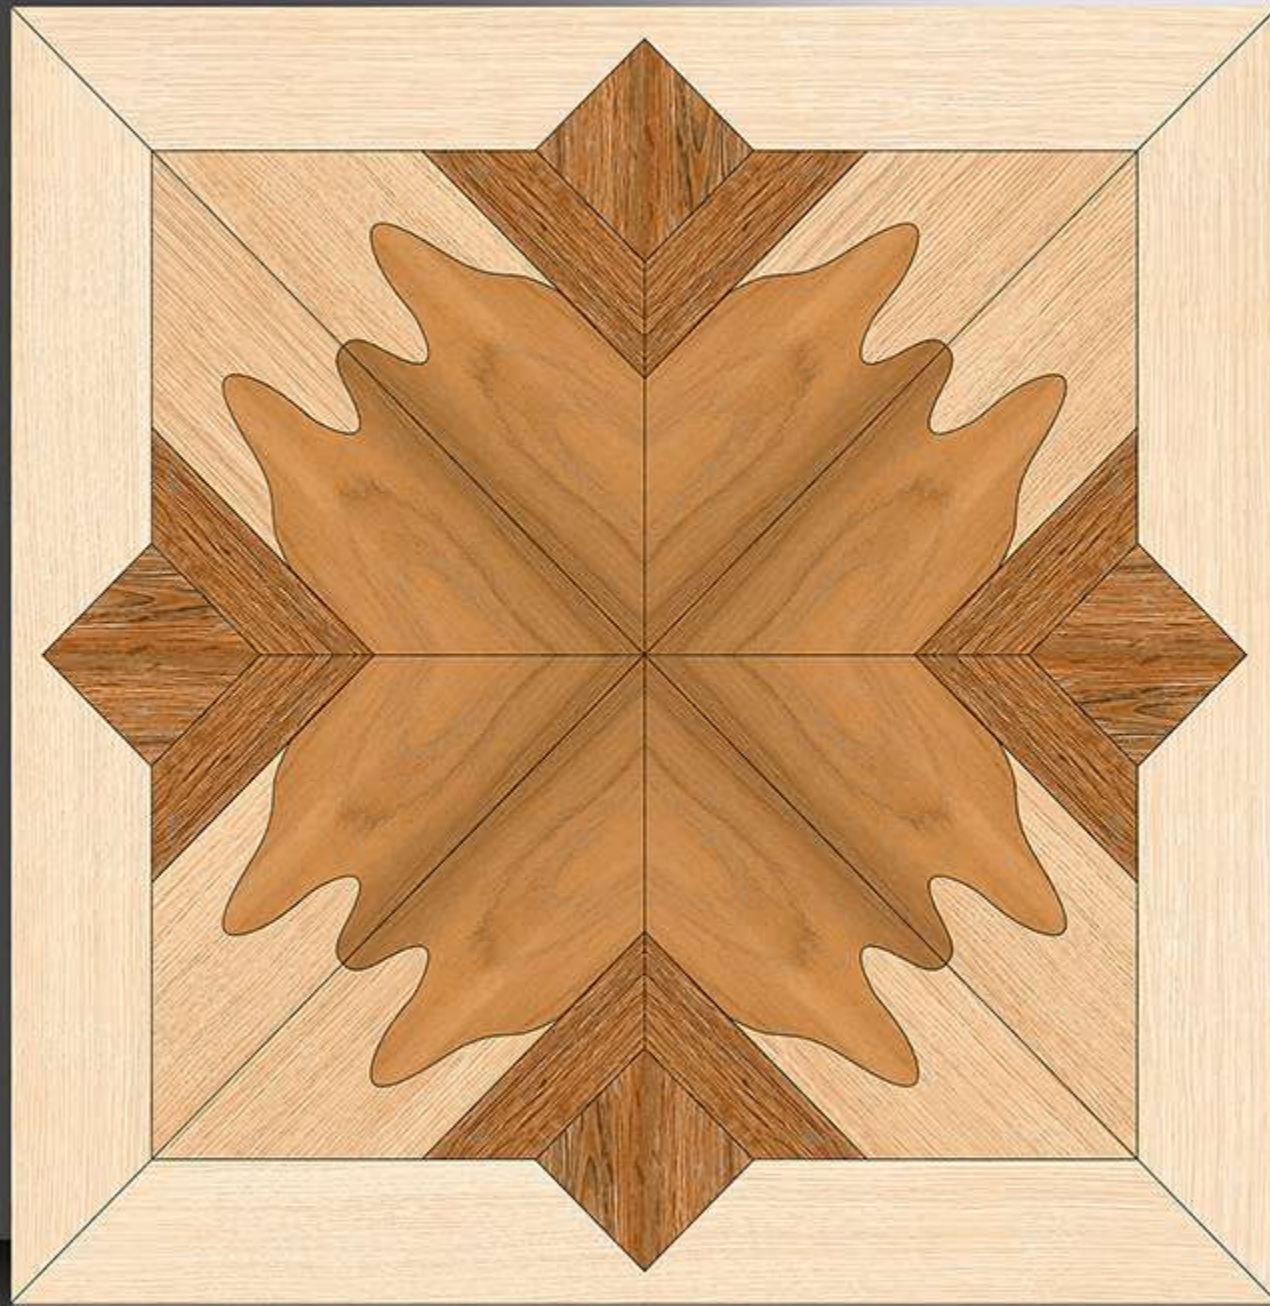

PORCELAIN TILES  
600X600 mm

1033

GALICHA SERIES

WHITE BODY

PORCELAIN TILES

600X600 mm

1034

GALICHA SERIES