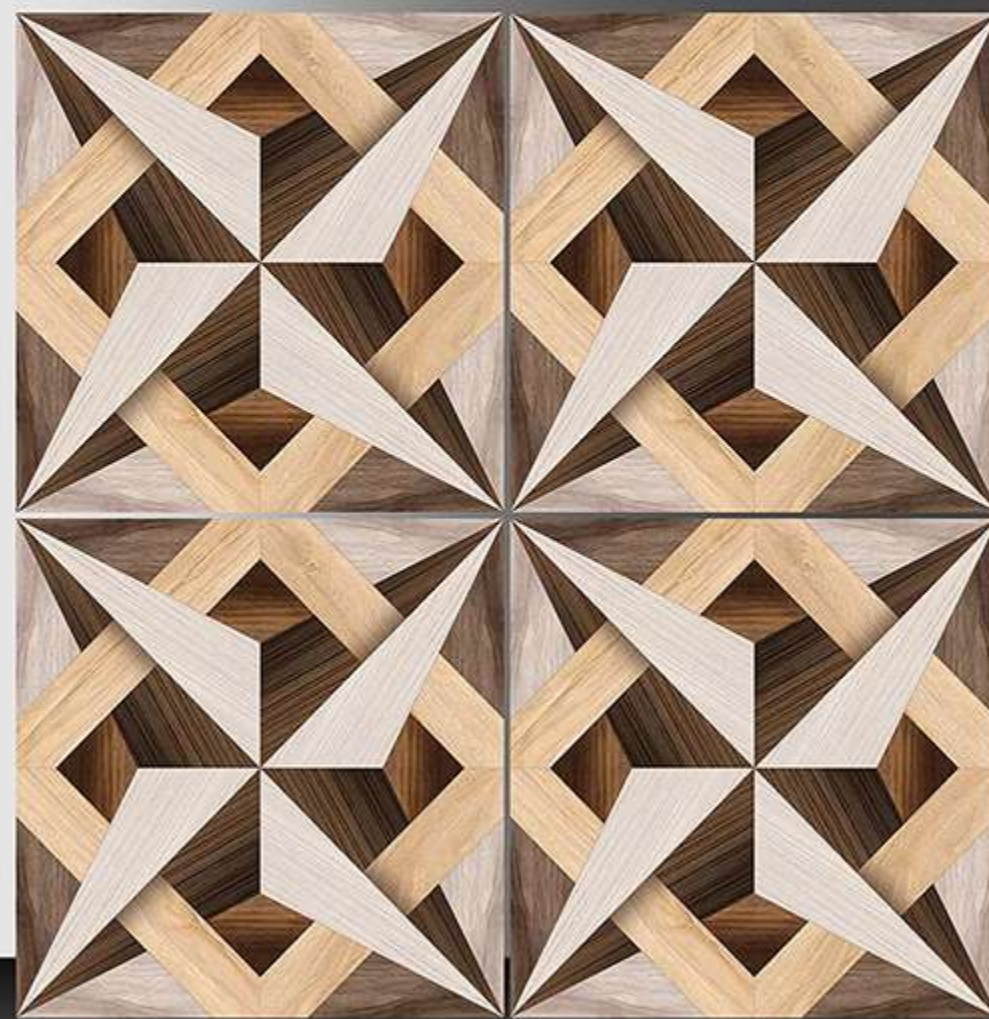

1018

GALICHA SERIES