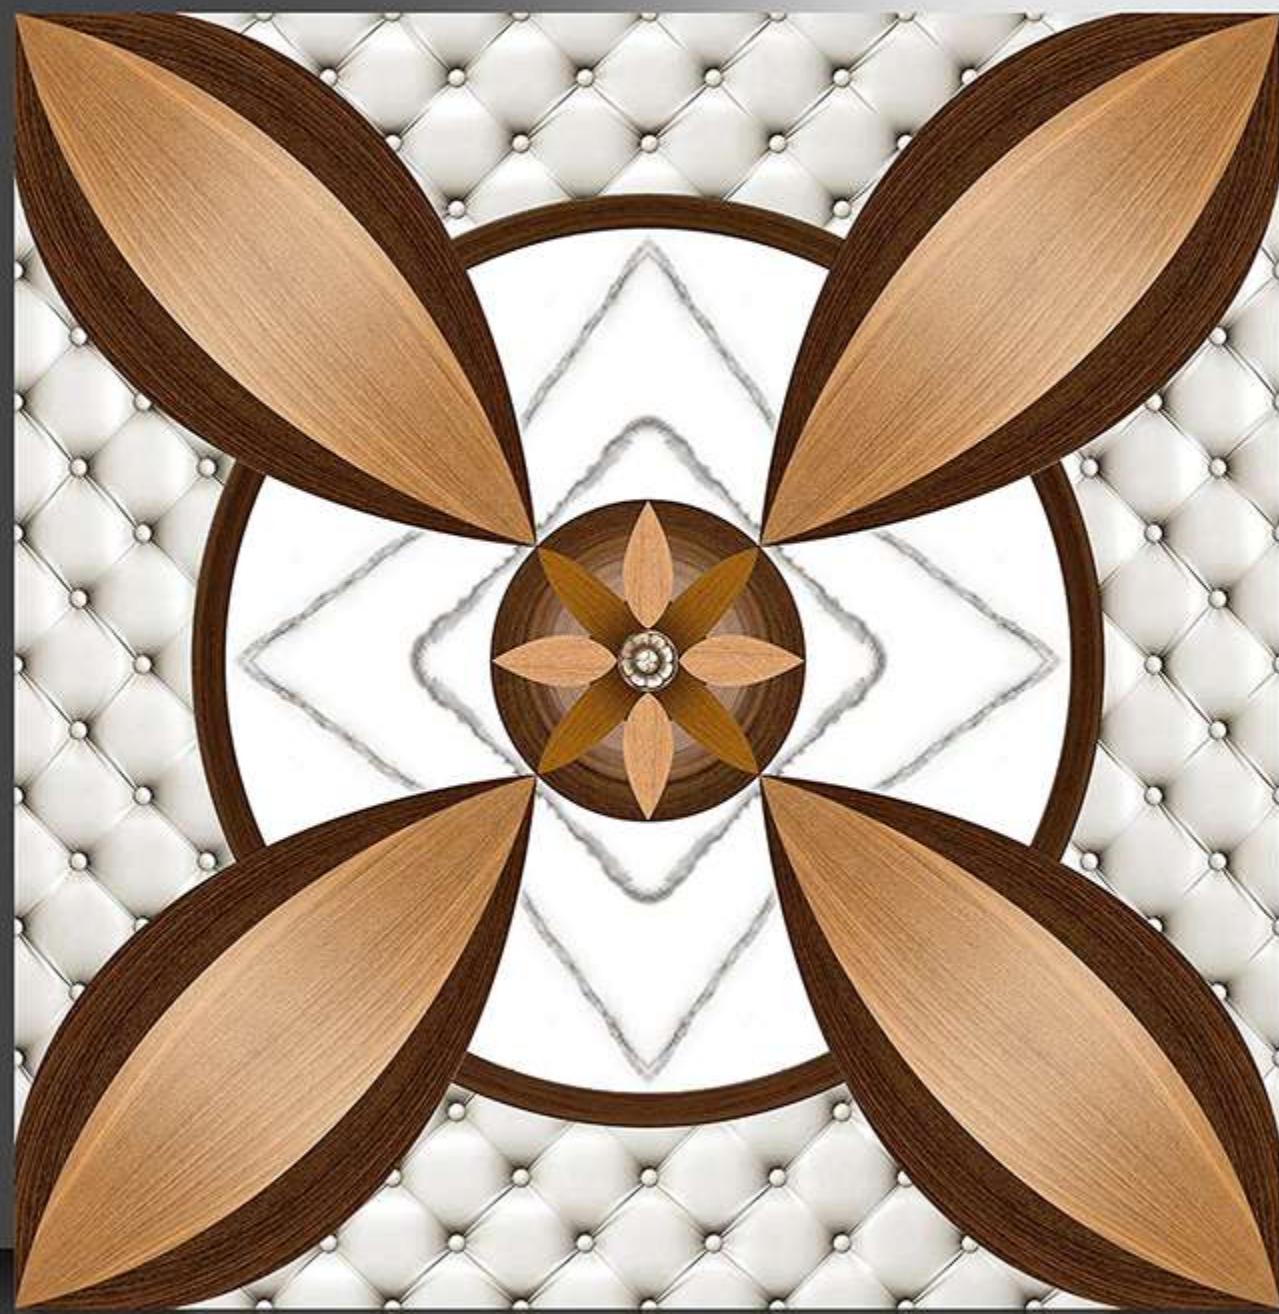

WHITE BODY

PORCELAIN TILES

600X600 mm

1022

GALICHA SERIES

WHITE BODY

PORCELAIN TILES

600X600 mm