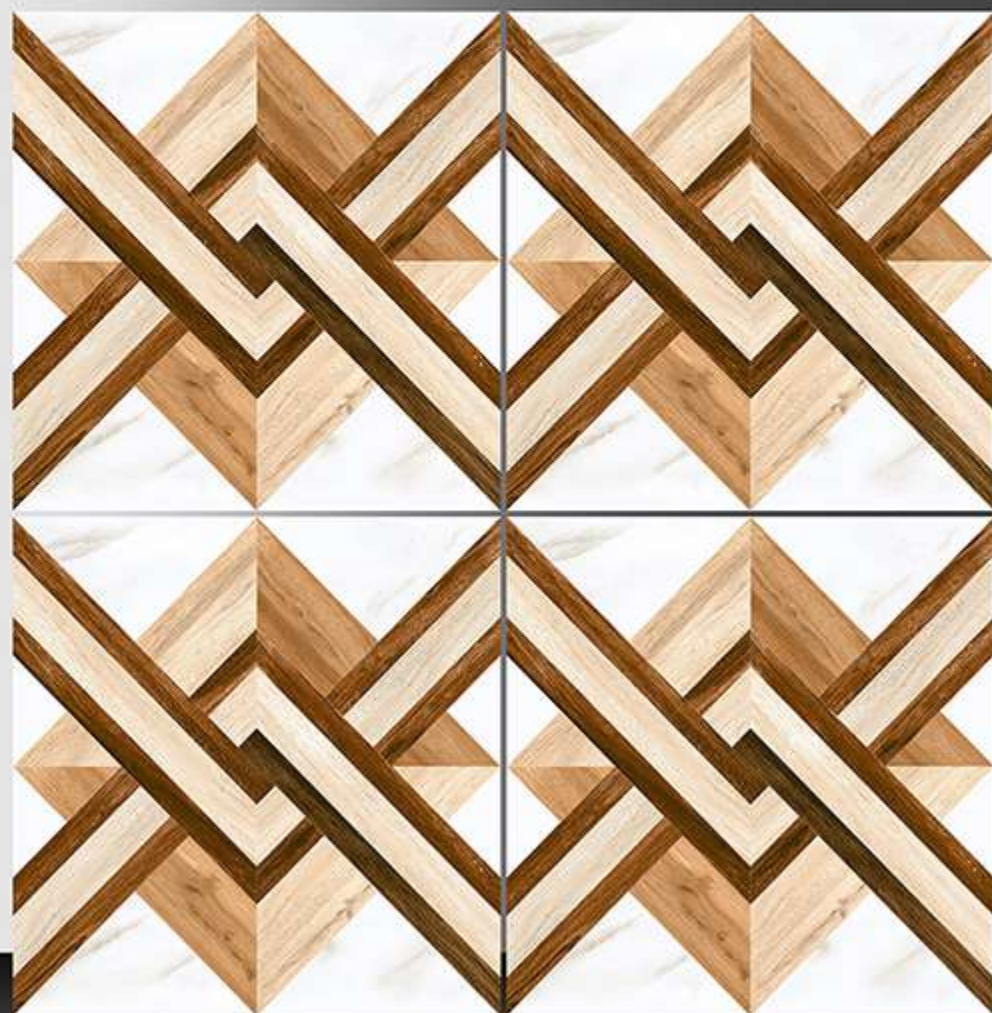

1036

GALICHA SERIES

WHITE BODY

PORCELAIN TILES

600X600 mm

1037

GALICHA SERIES

WHITE BODY