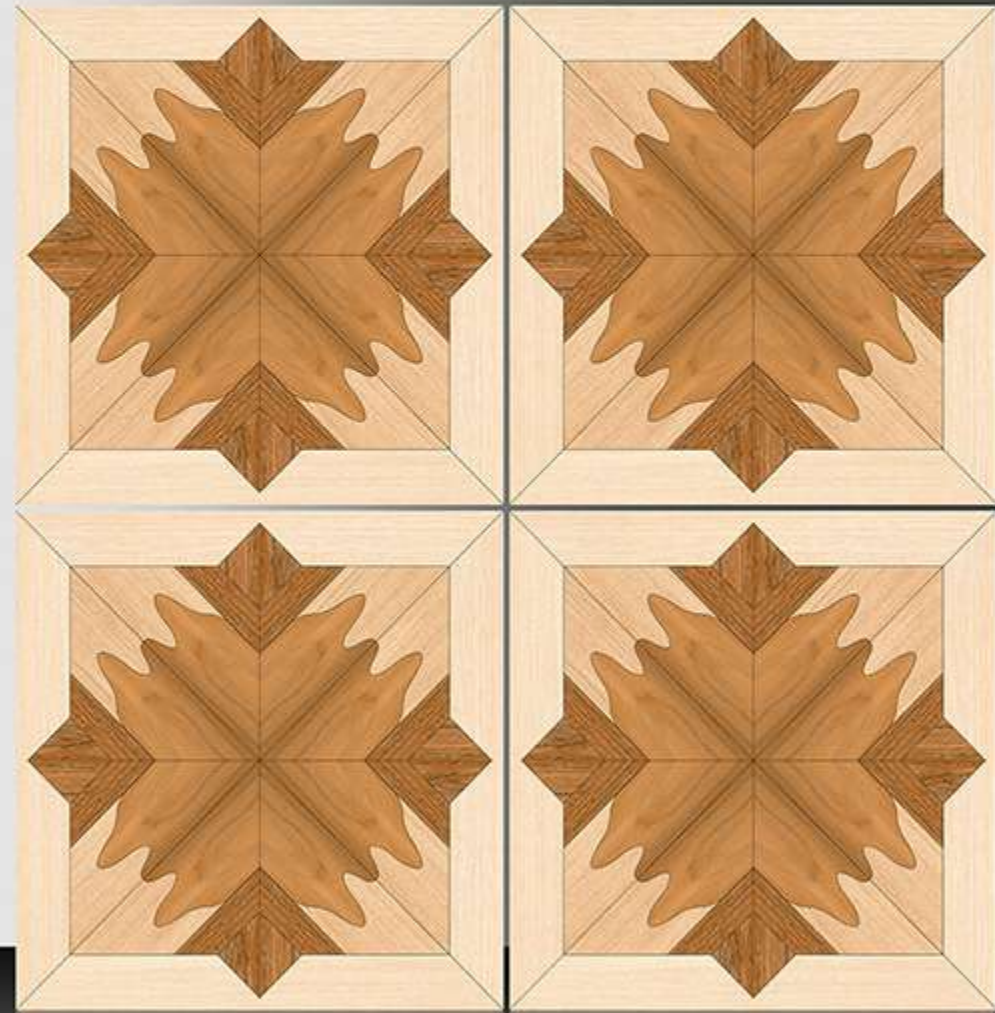

PORCELAIN TILES  
600X600 mm

1033

GALICHA SERIES

WHITE BODY

PORCELAIN TILES

600X600 mm

1034

GALICHA SERIES