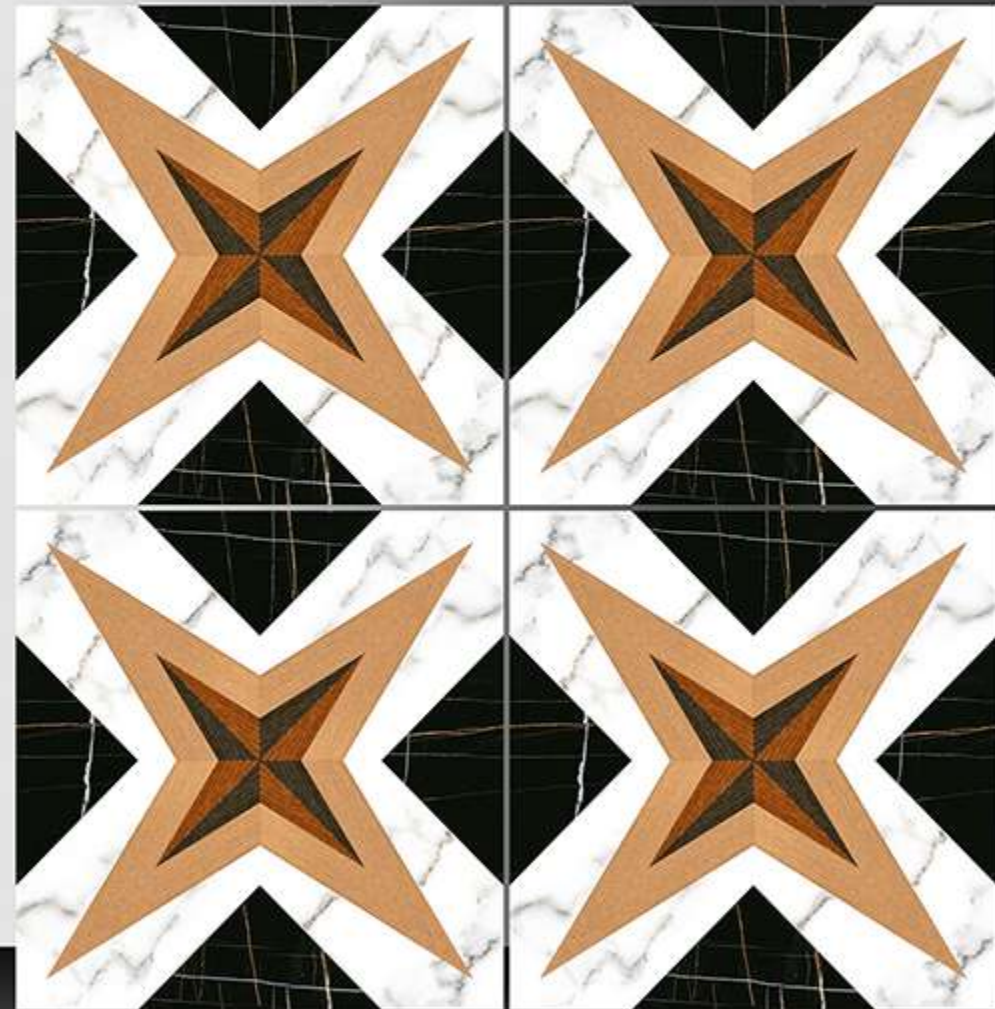

WHITE BODY

PORCELAIN TILES

600X600 mm

1001

GALICHA SERIES

WHITE BODY

PORCELAIN TILES

600X600 mm