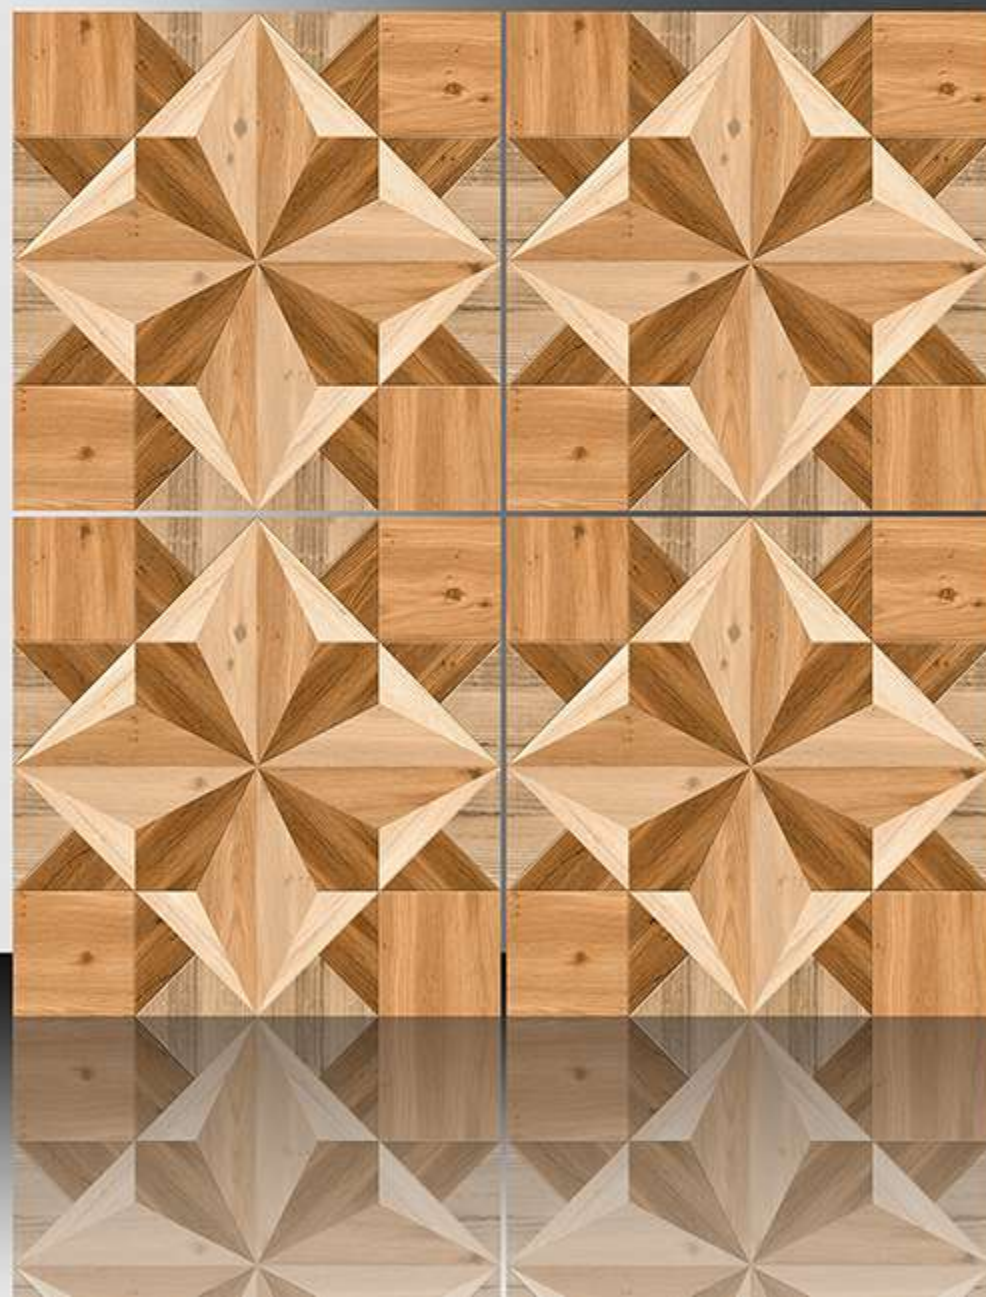

600X600 mm

1028

GALICHA SERIES

WHITE BODY

PORCELAIN TILES

600X600 mm

1029

GALICHA SERIES