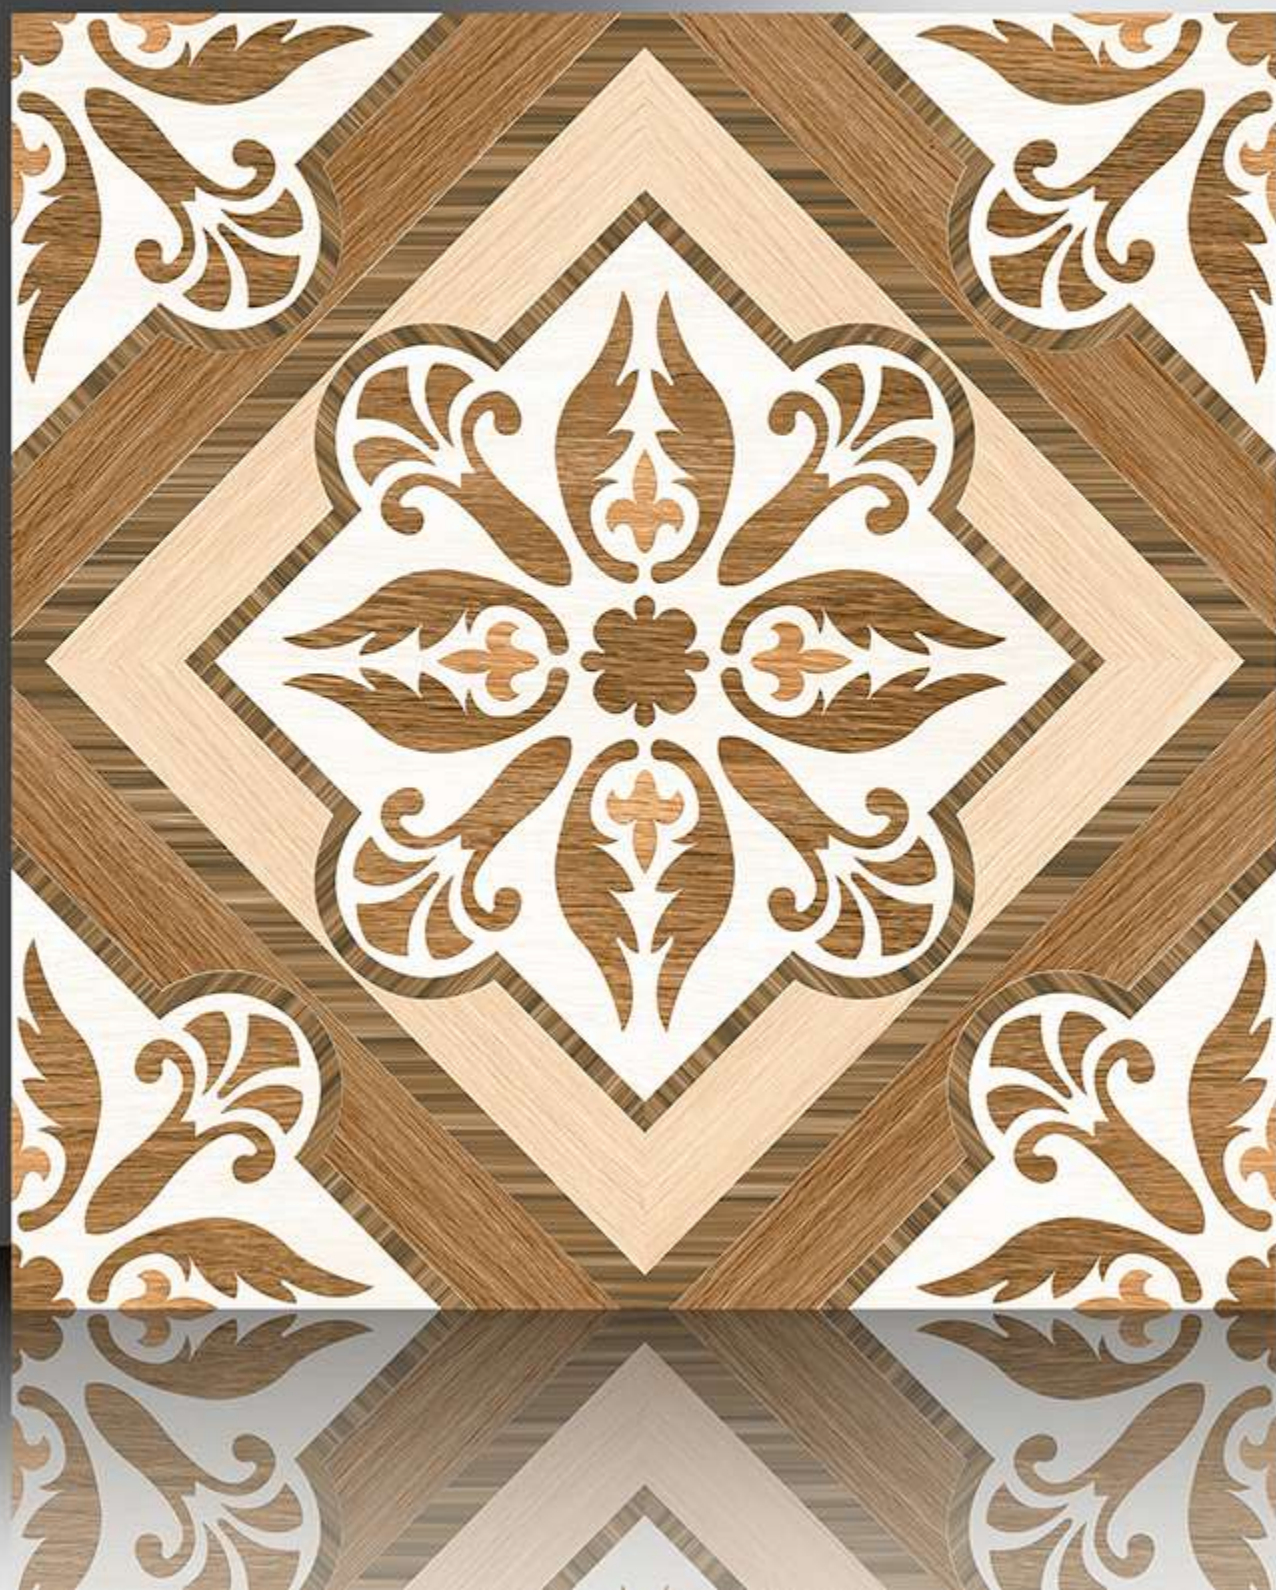

1046

GALICHA SERIES

WHITE BODY

PORCELAIN TILES

600X600 mm

1047

GALICHA SERIES

WHITE BODY