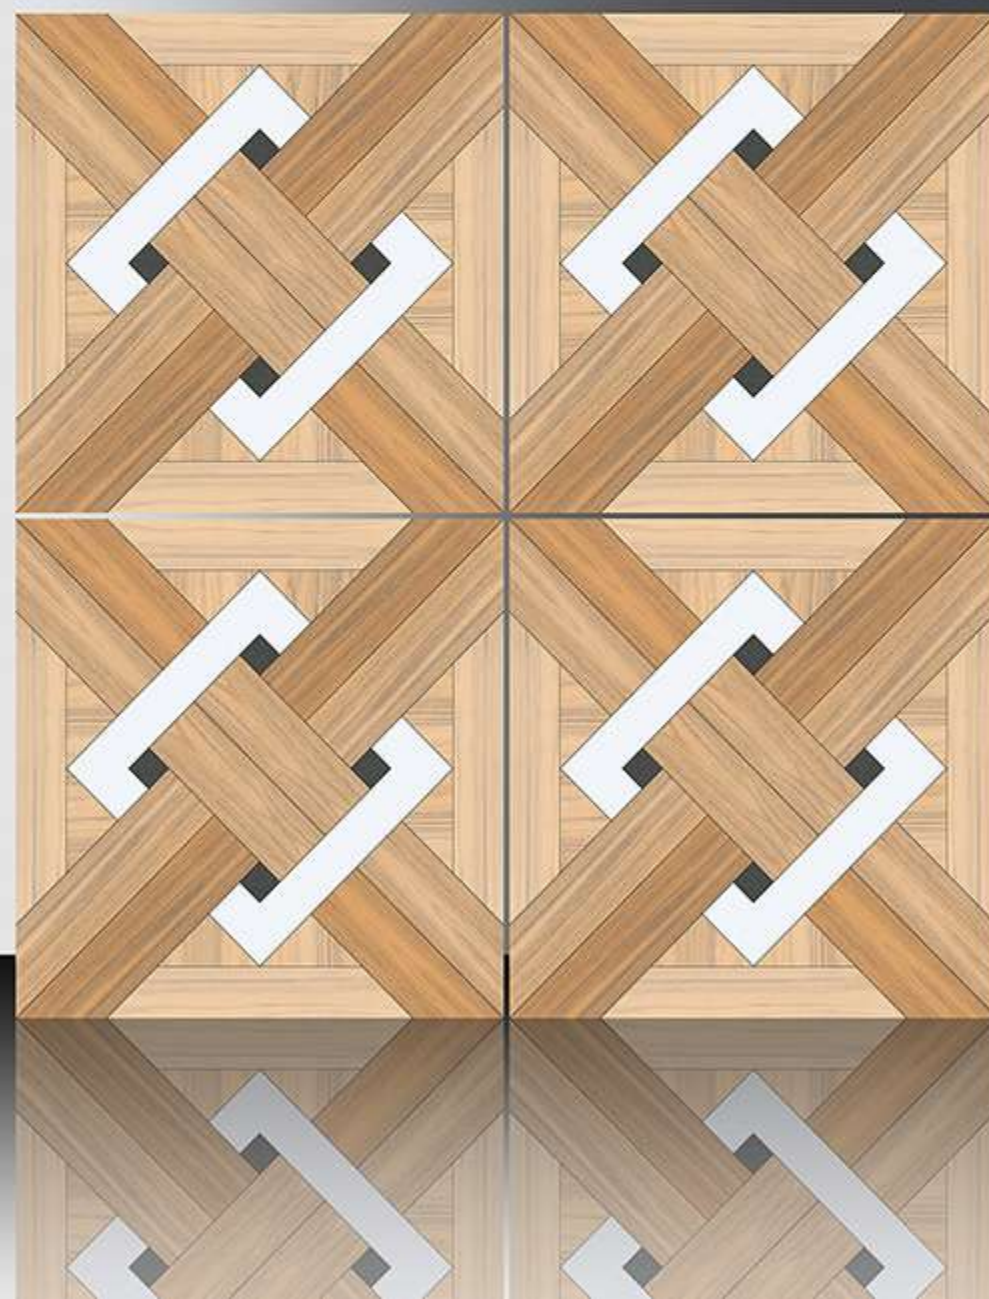

1038

GALICHA SERIES