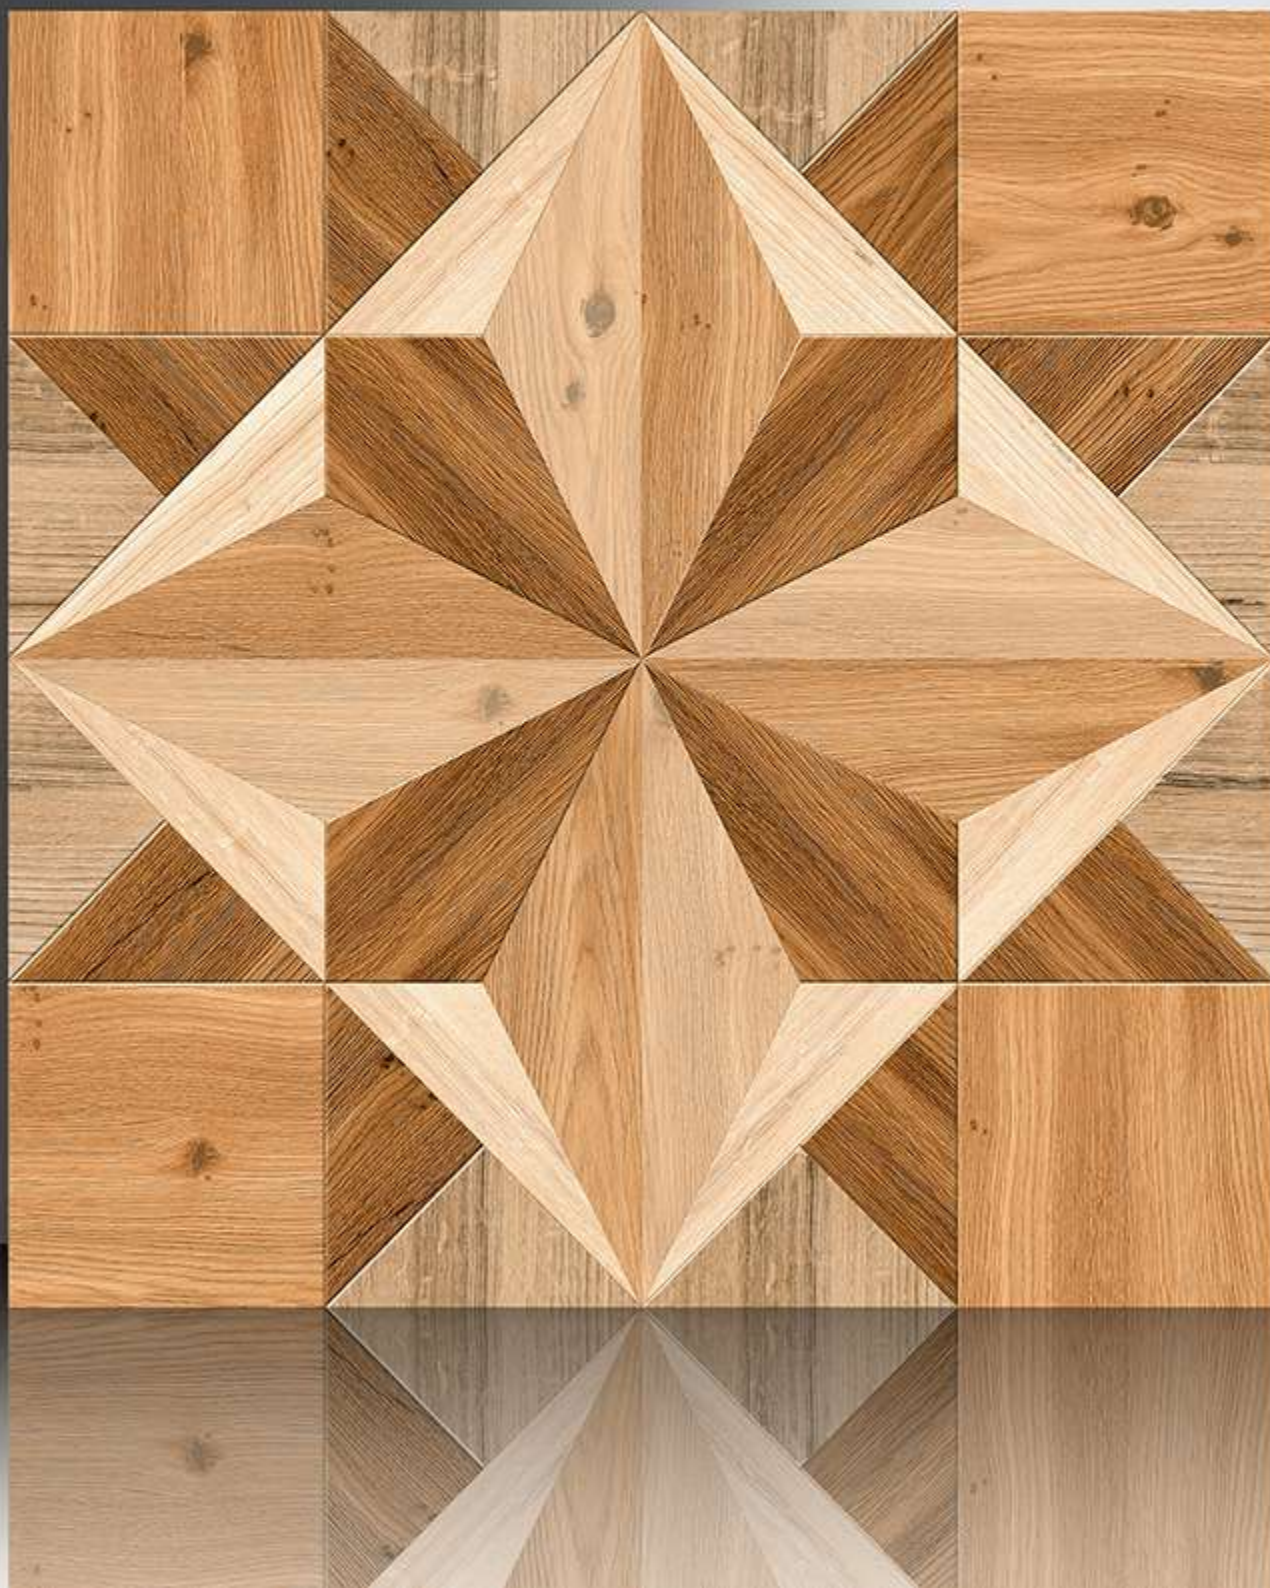

600X600 mm

1028

GALICHA SERIES

WHITE BODY

PORCELAIN TILES

600X600 mm

1029

GALICHA SERIES