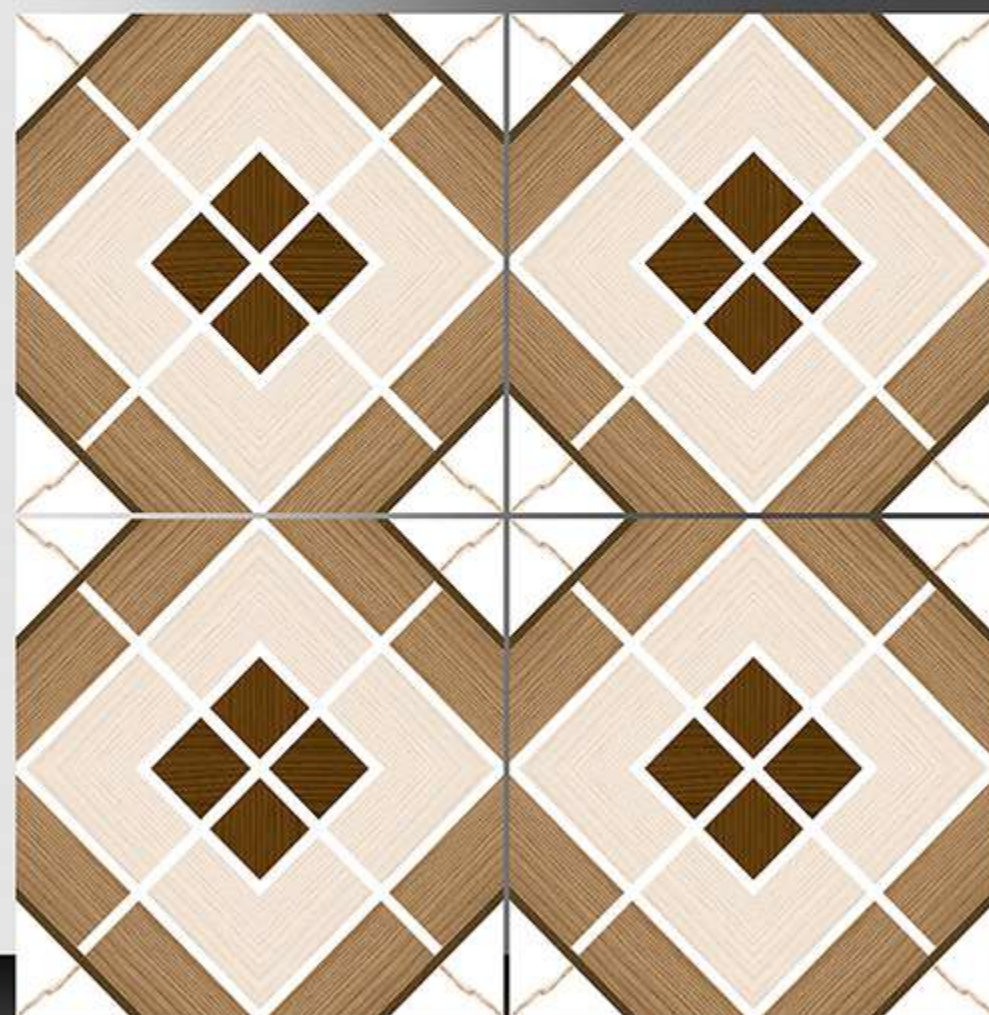

1023

GALICHA SERIES

WHITE BODY

PORCELAIN TILES

600X600 mm

1024

GALICHA SERIES

WHITE BODY