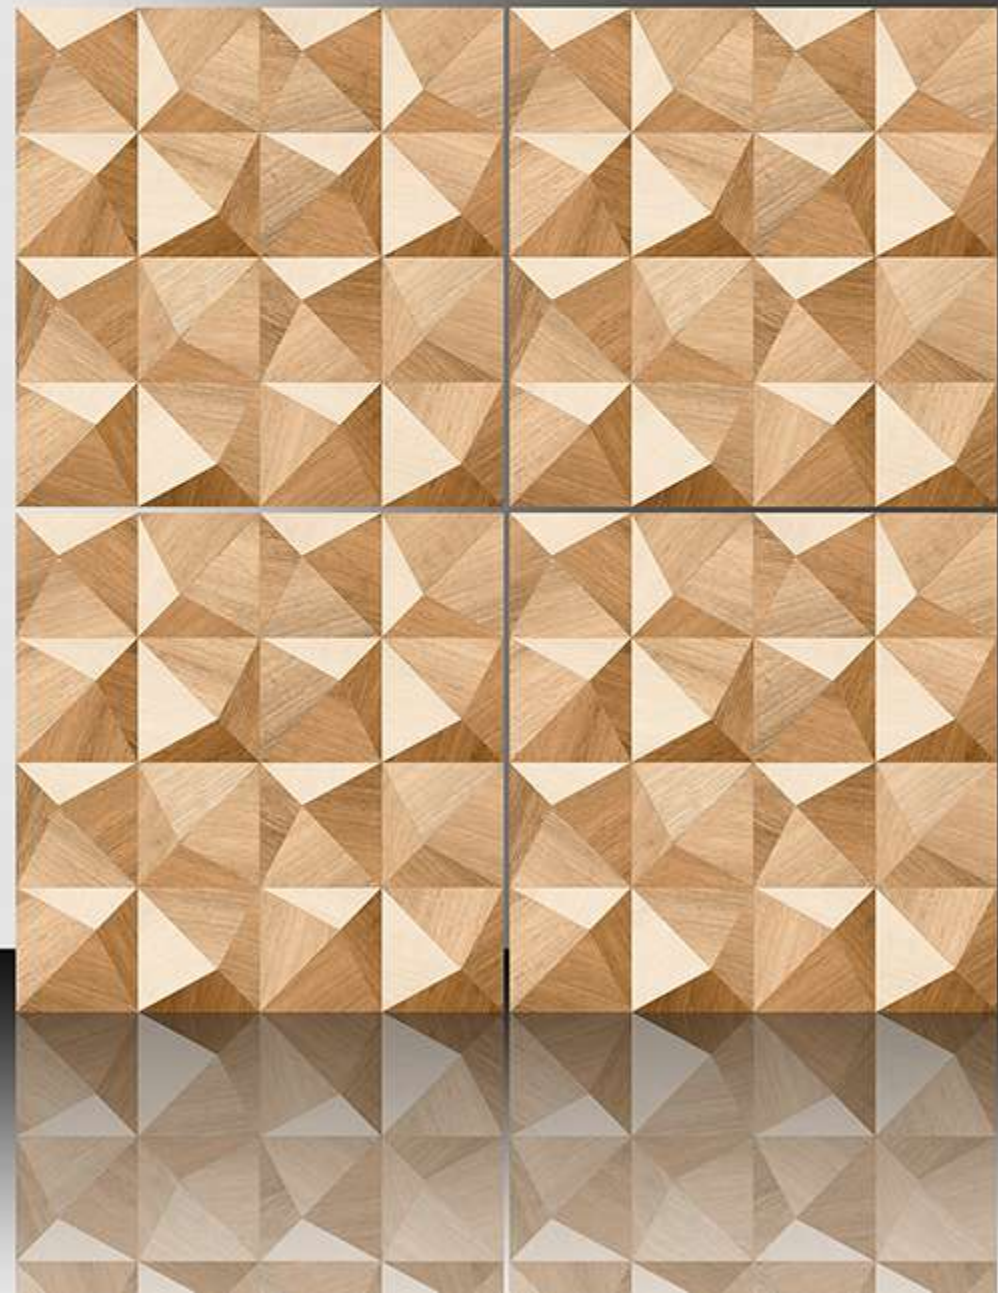

1010

GALICHA SERIES

WHITE BODY

PORCELAIN TILES

600X600 mm

1011

GALICHA SERIES

WHITE BODY