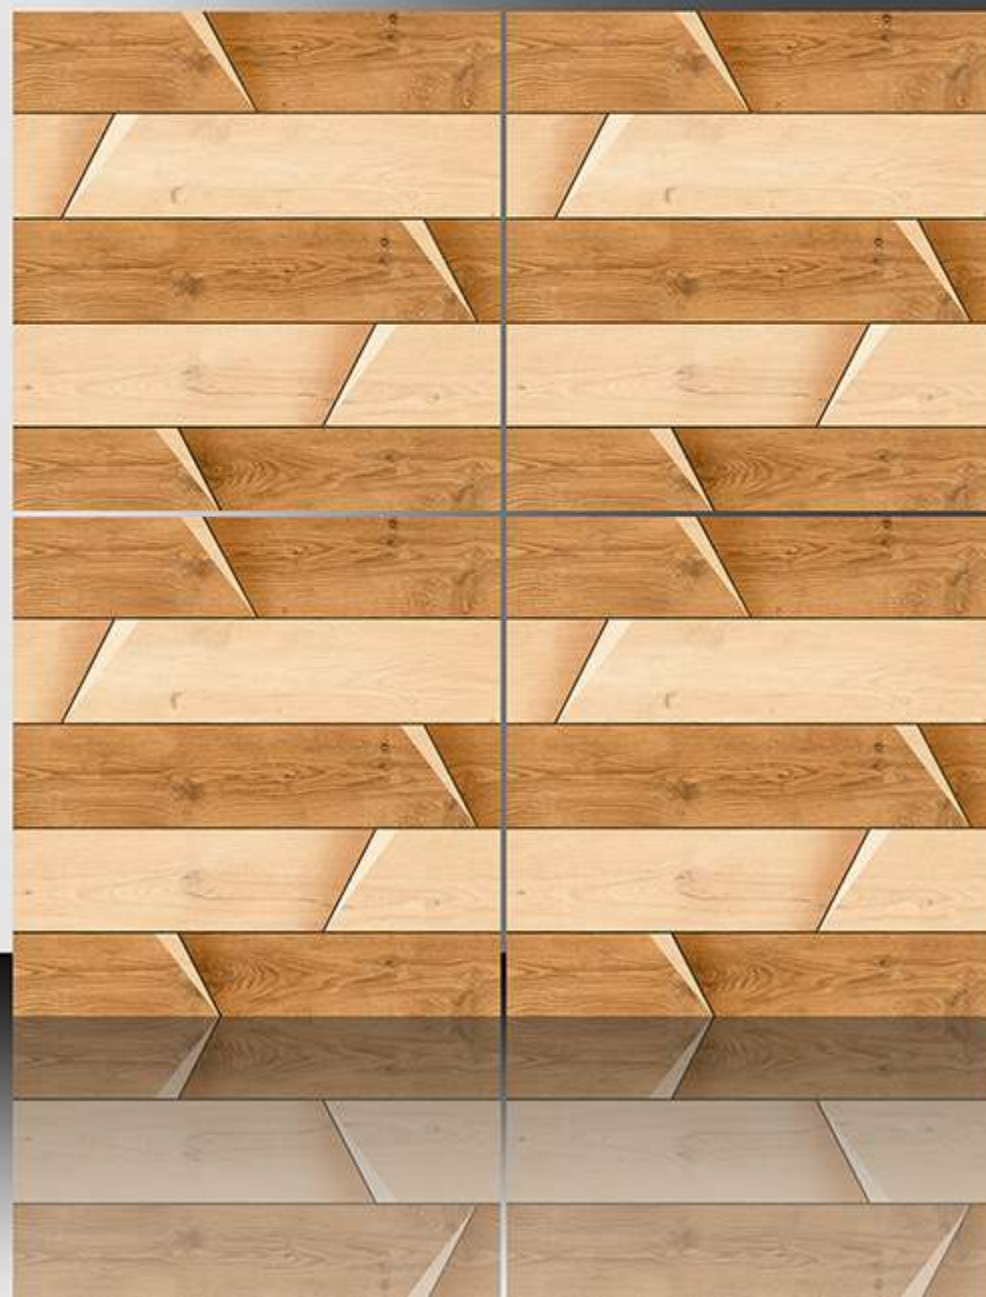

1041

GALICHA SERIES