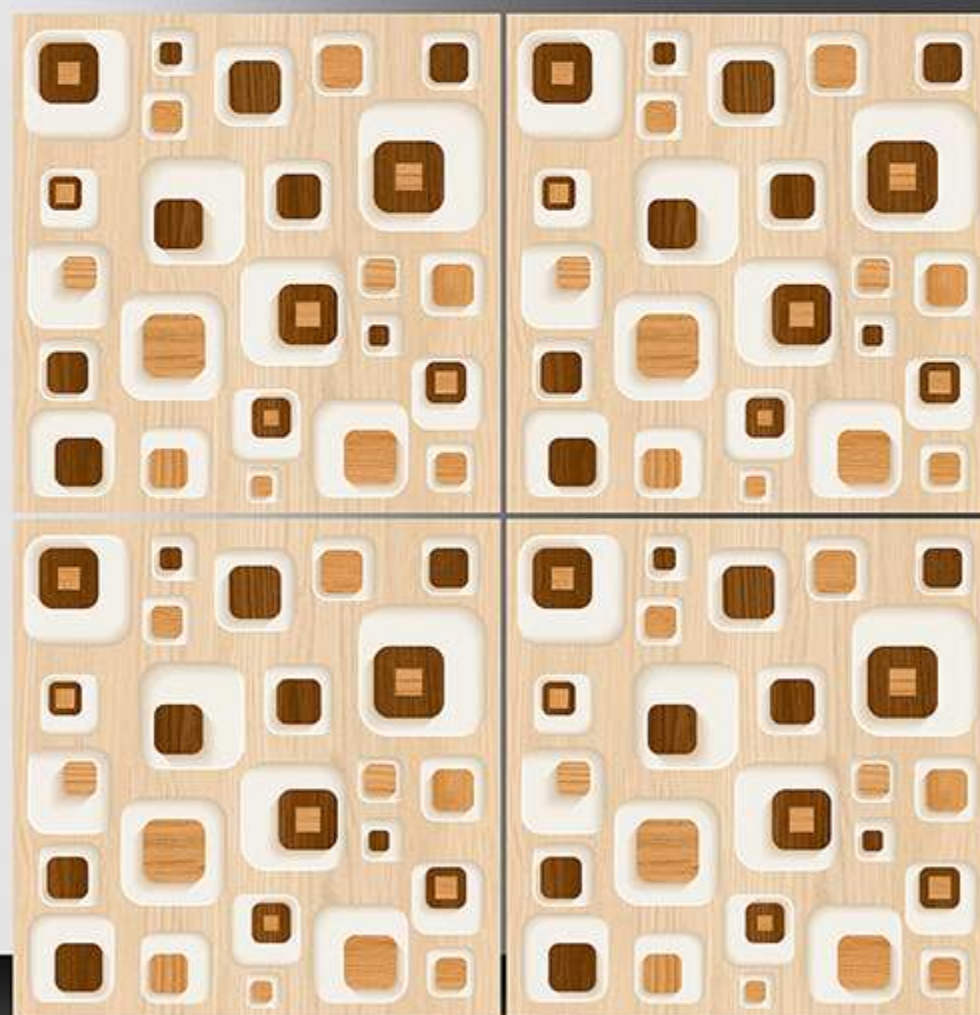

1013

GALICHA SERIES