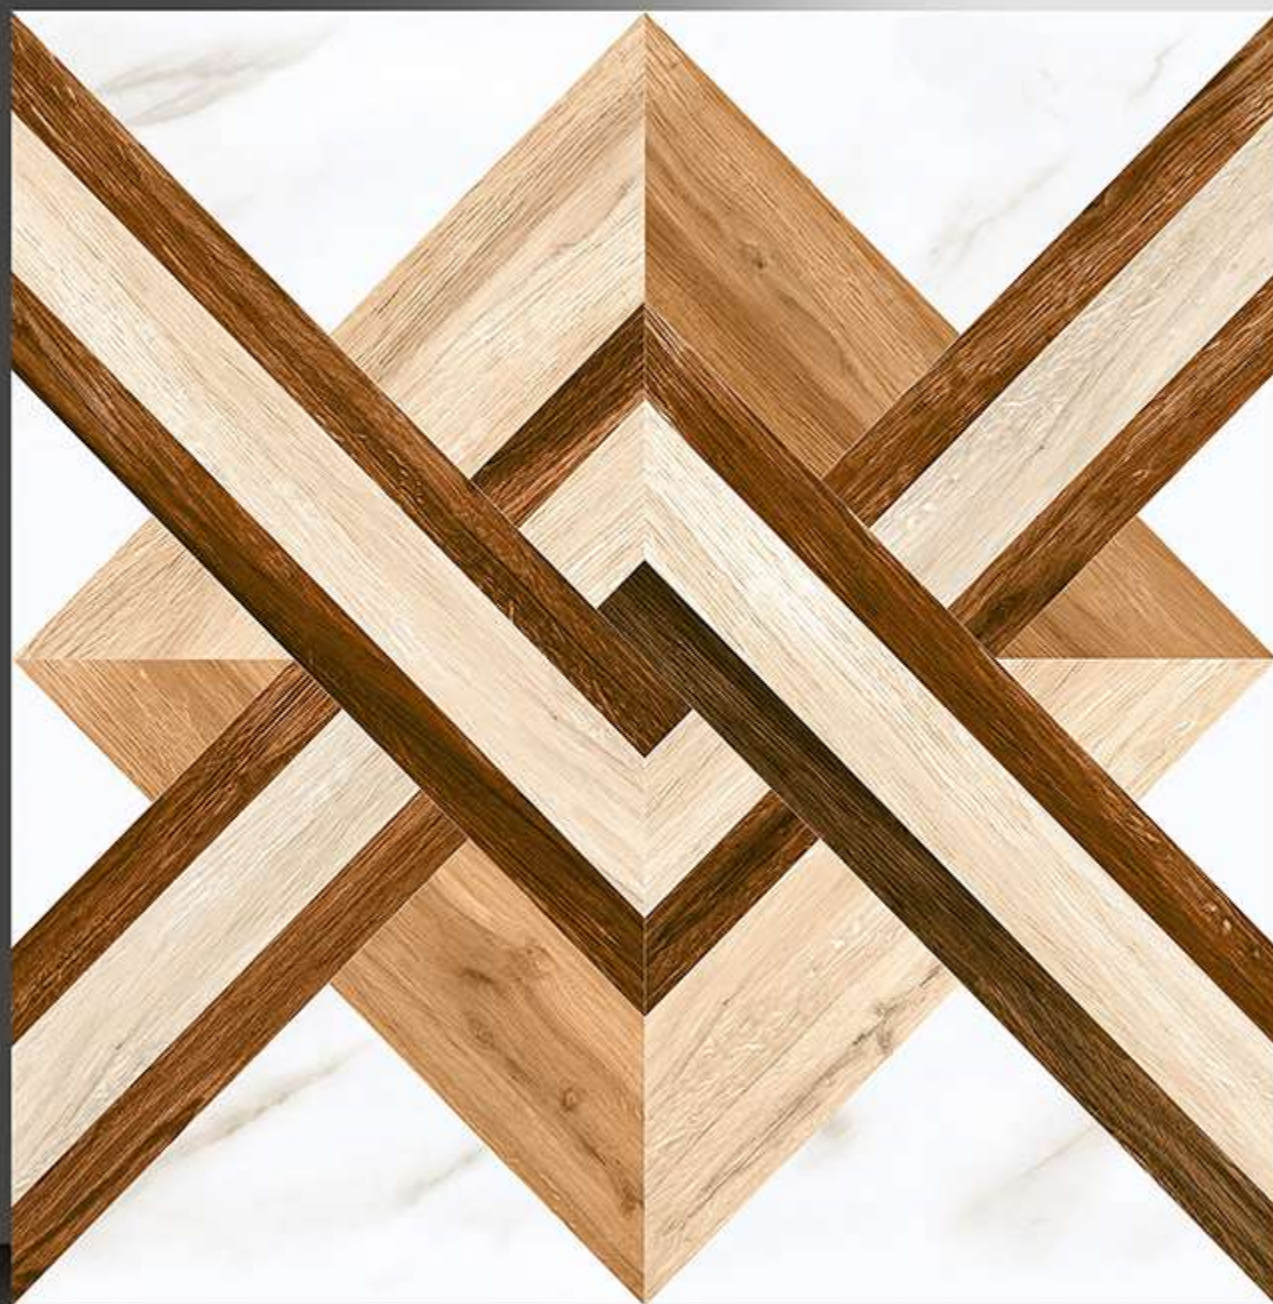

1036

GALICHA SERIES

WHITE BODY

PORCELAIN TILES

600X600 mm

1037

GALICHA SERIES

WHITE BODY