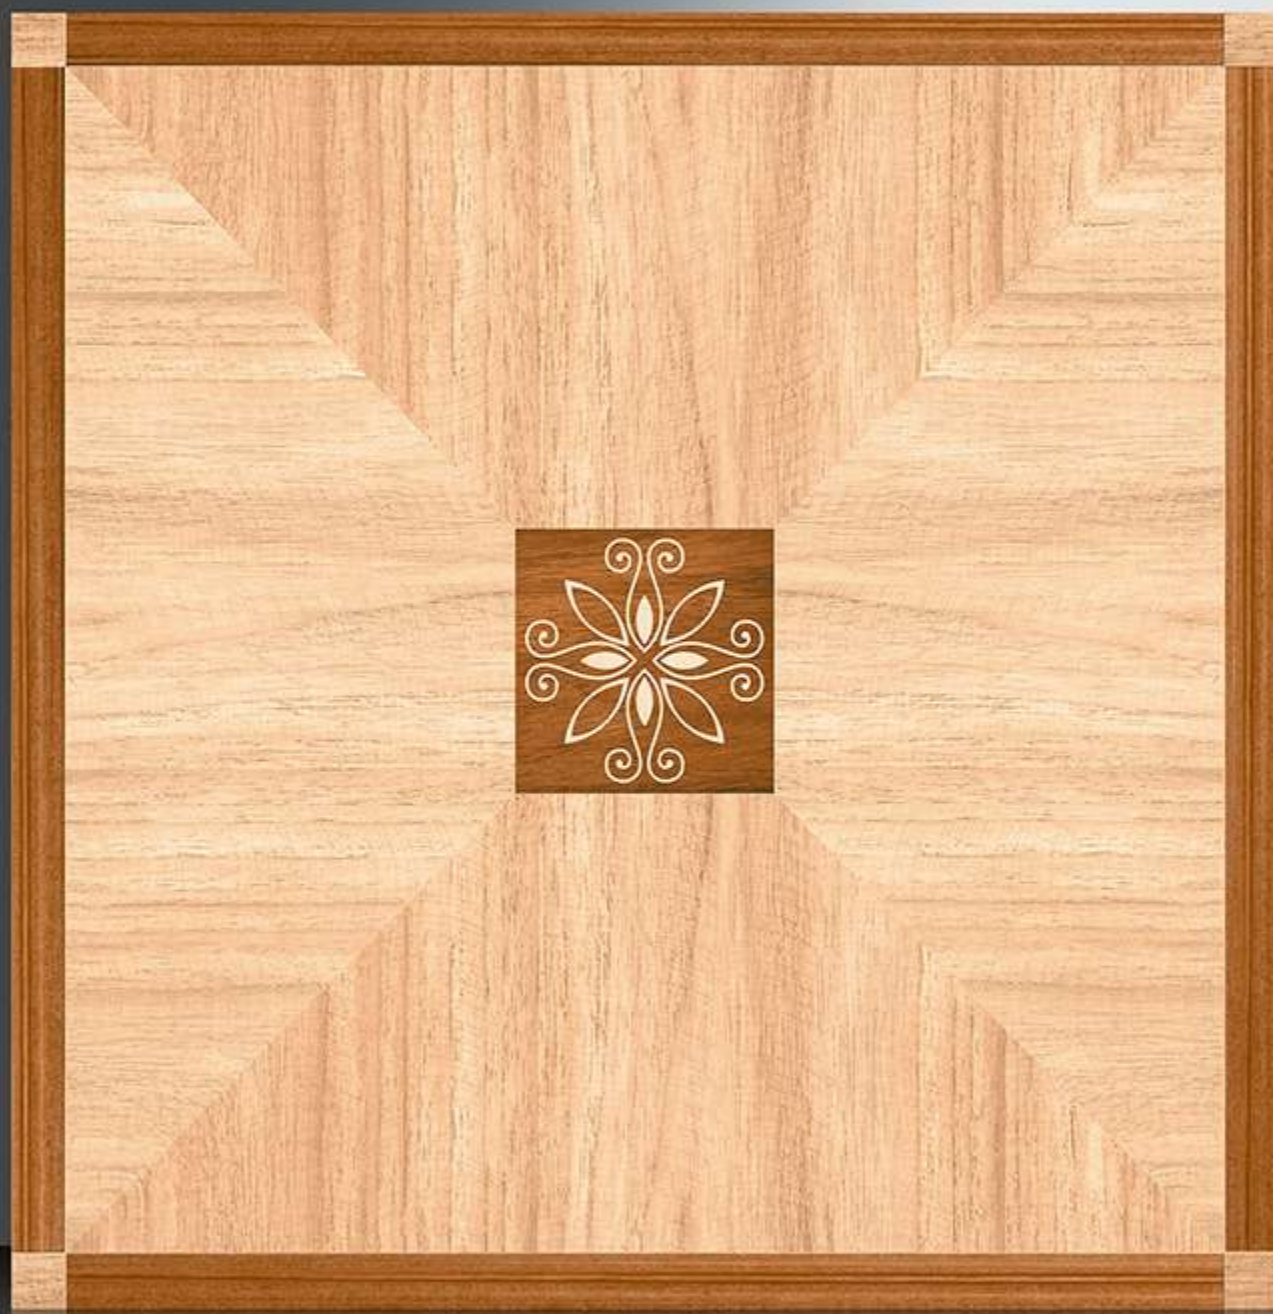

WHITE BODY

PORCELAIN TILES

600X600 mm