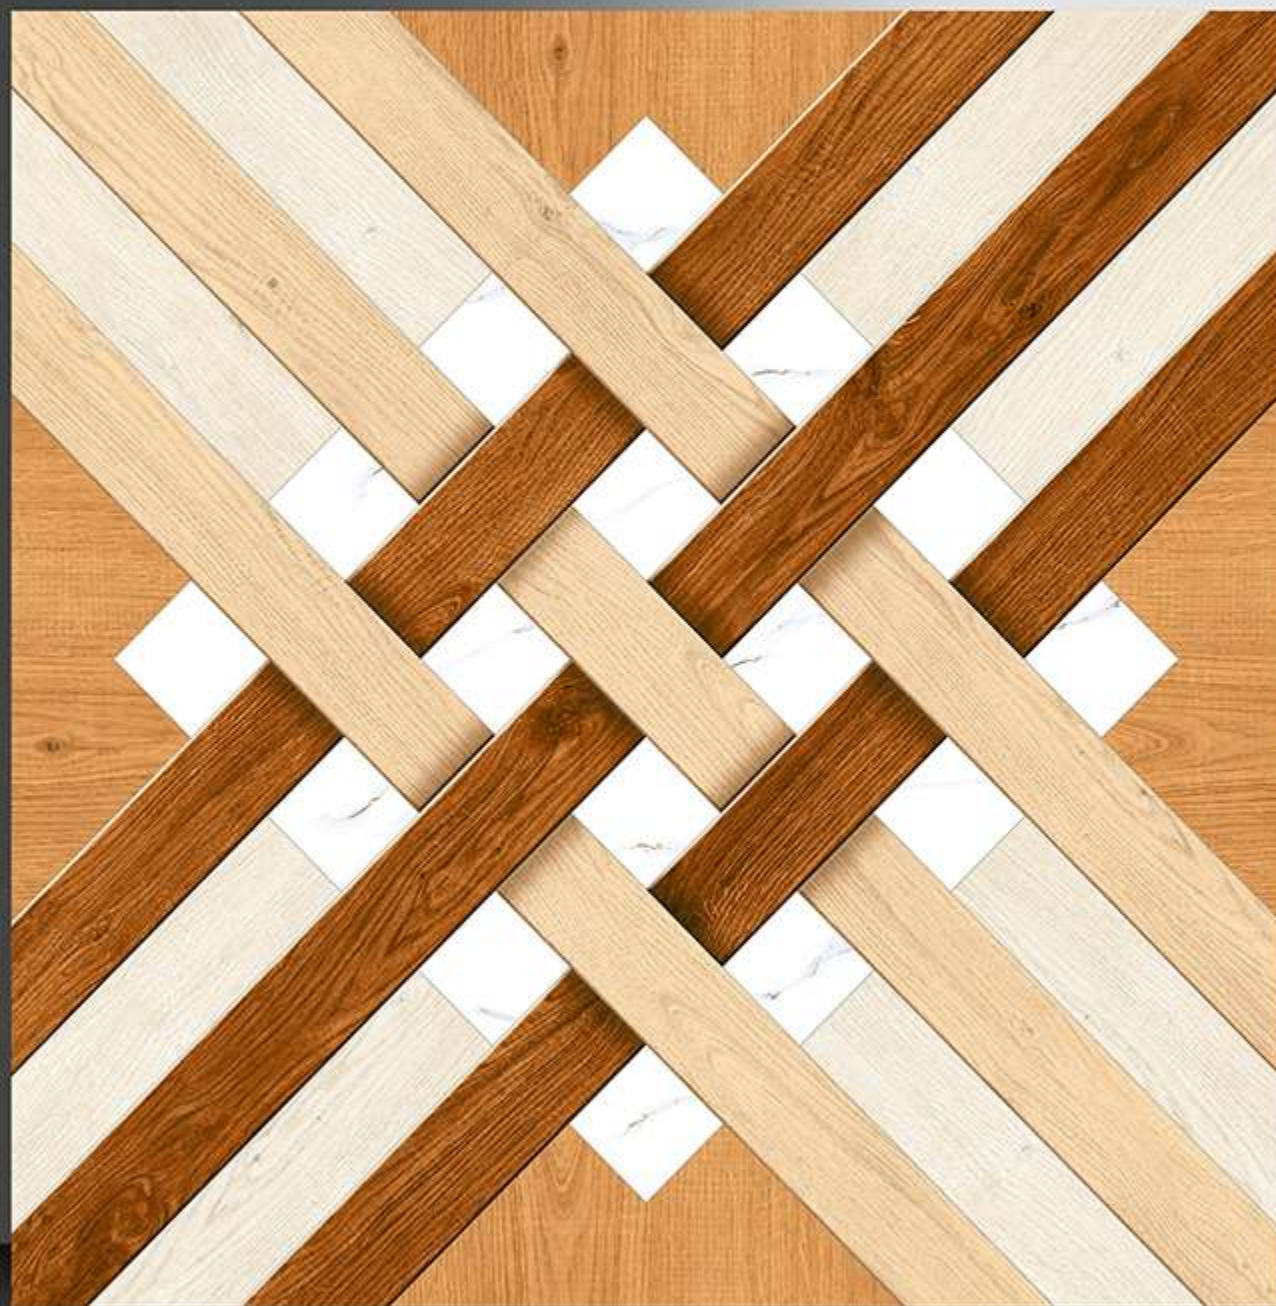

WHITE BODY

PORCELAIN TILES

600X600 mm