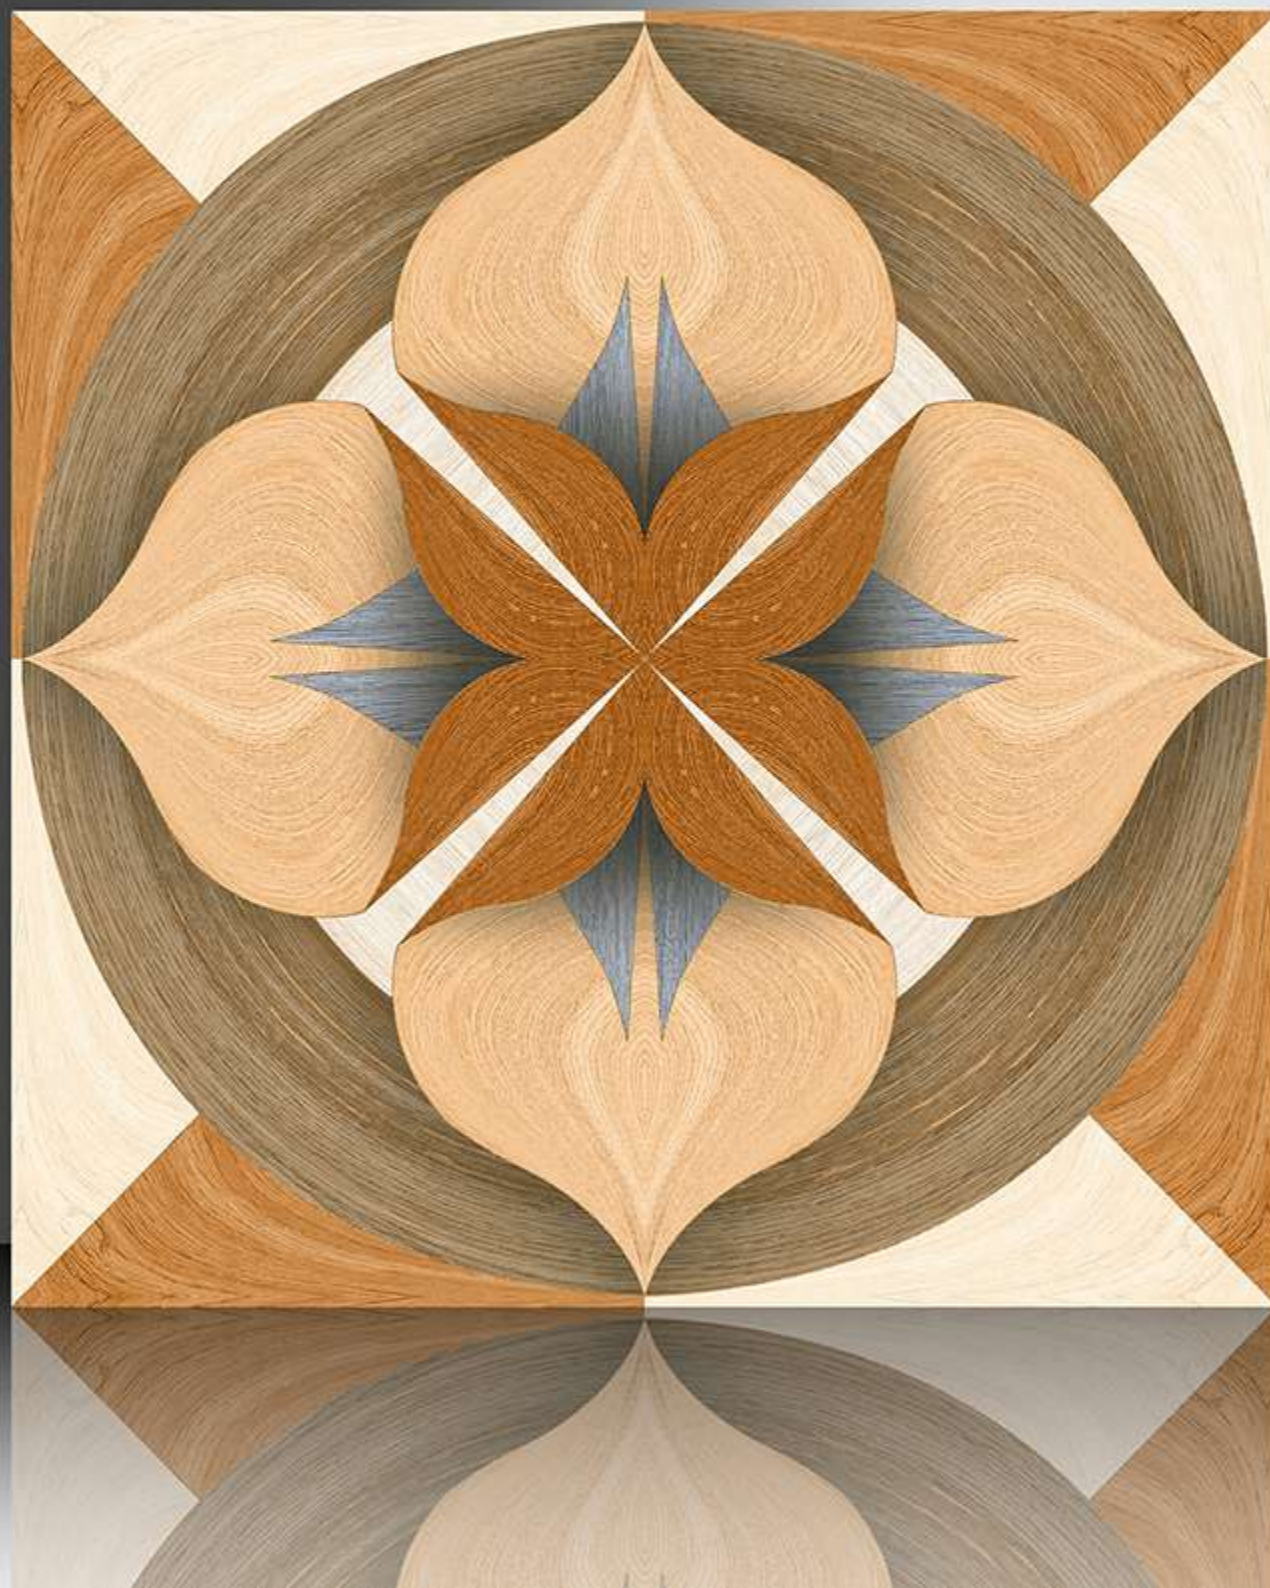

WHITE BODY

PORCELAIN TILES

600X600 mm