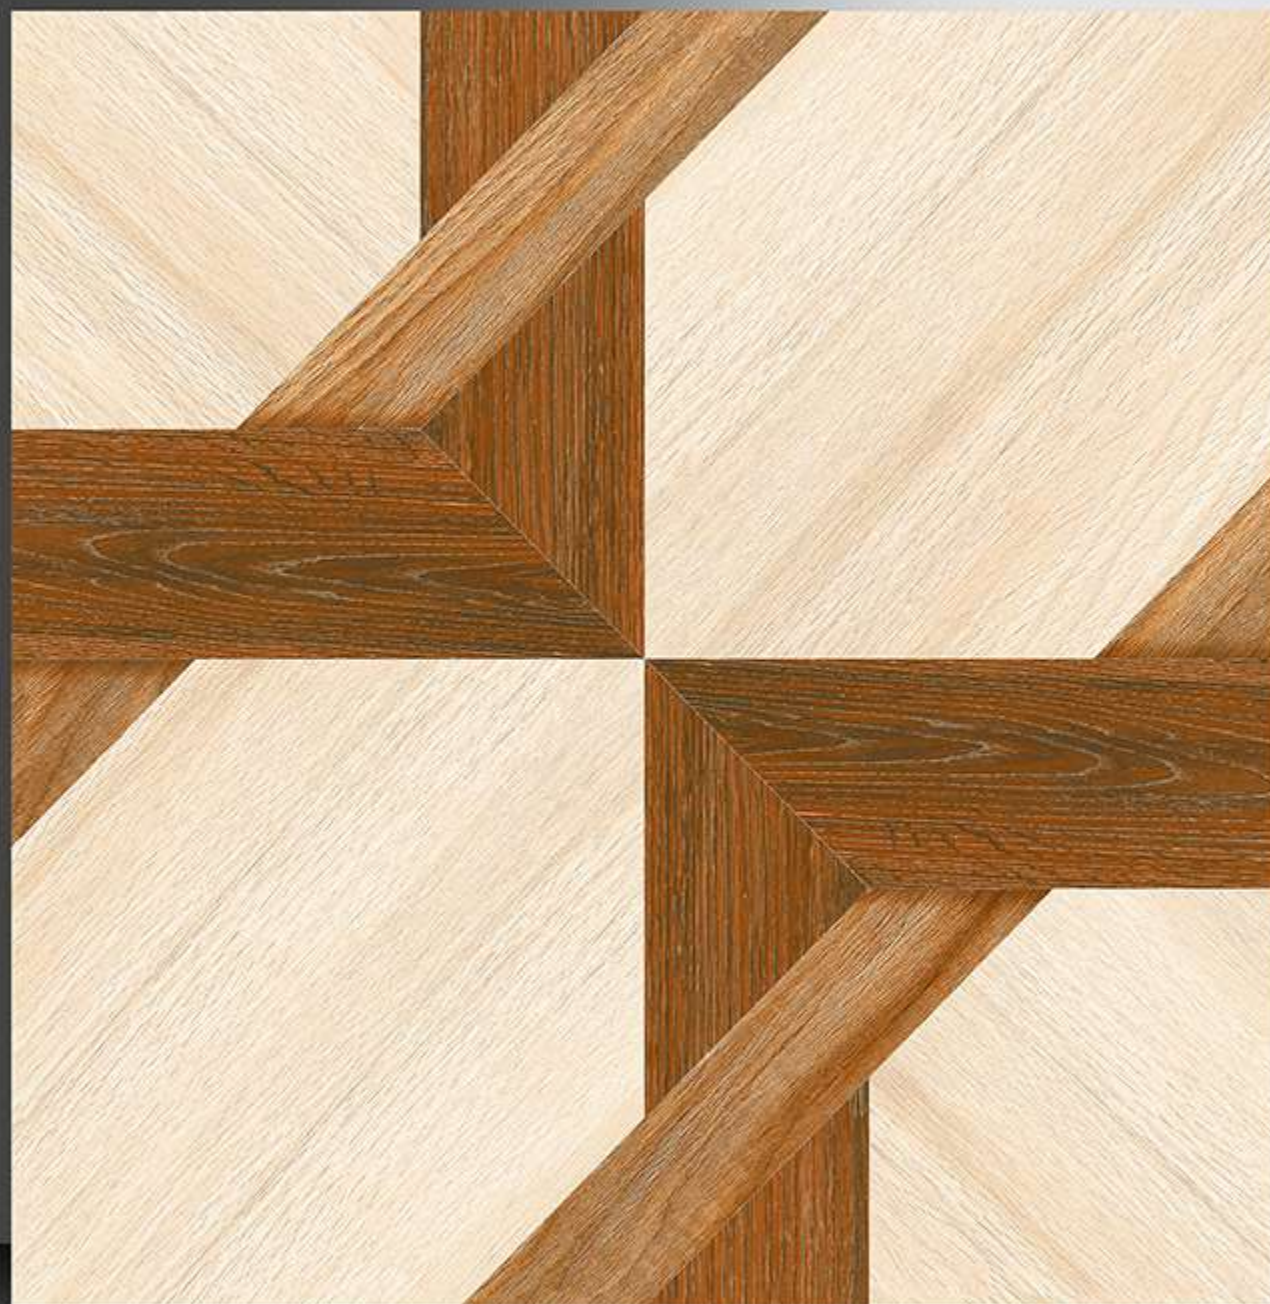

WHITE BODY

PORCELAIN TILES

600X600 mm