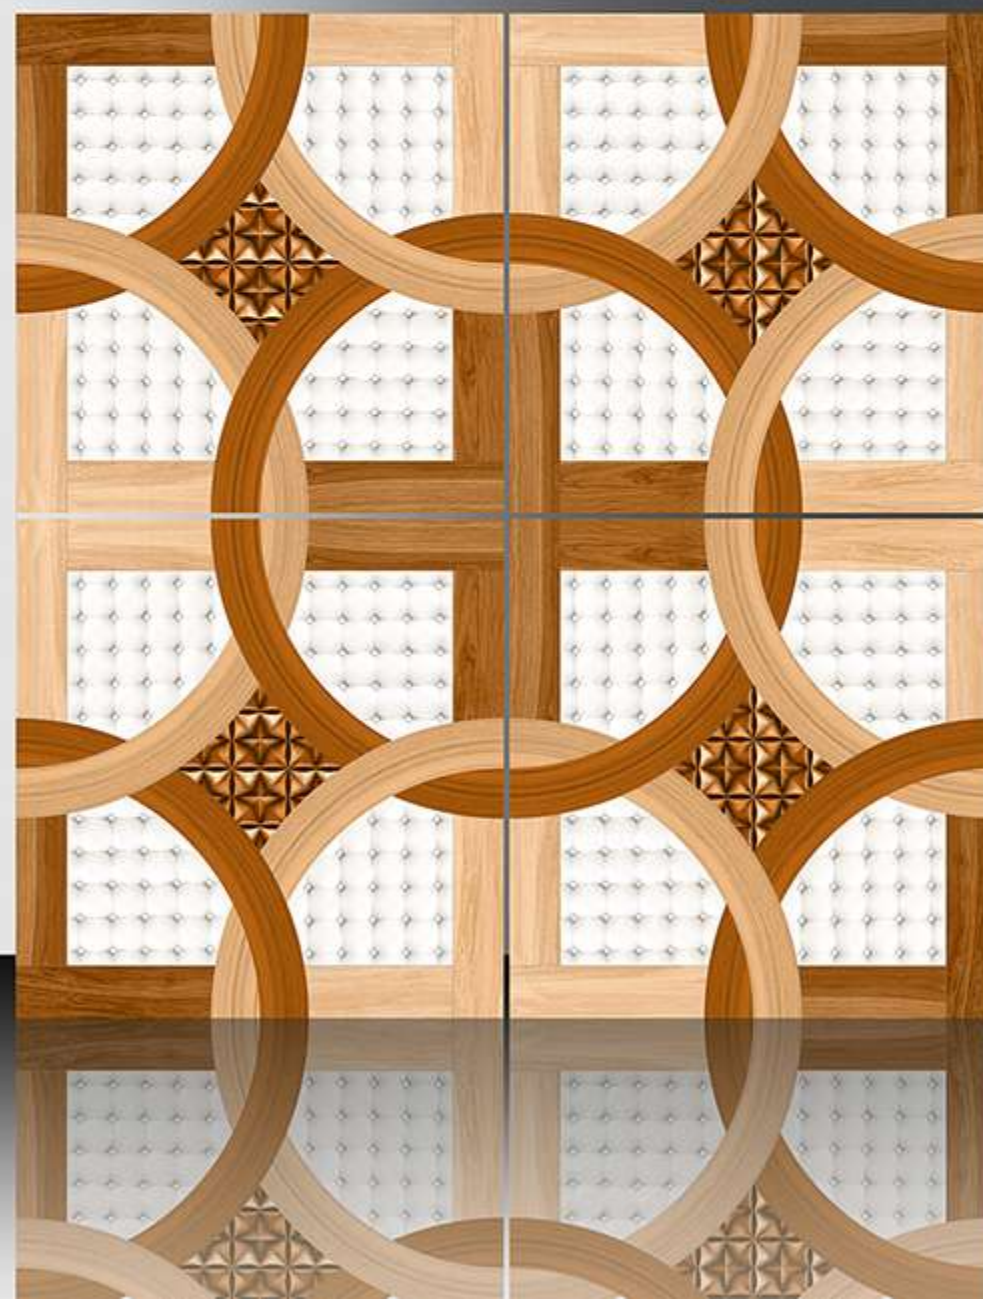

GALICHA SERIES

WHITE BODY

PORCELAIN TILES

600X600 mm

1027

GALICHA SERIES

WHITE BODY

PORCELAIN TILES