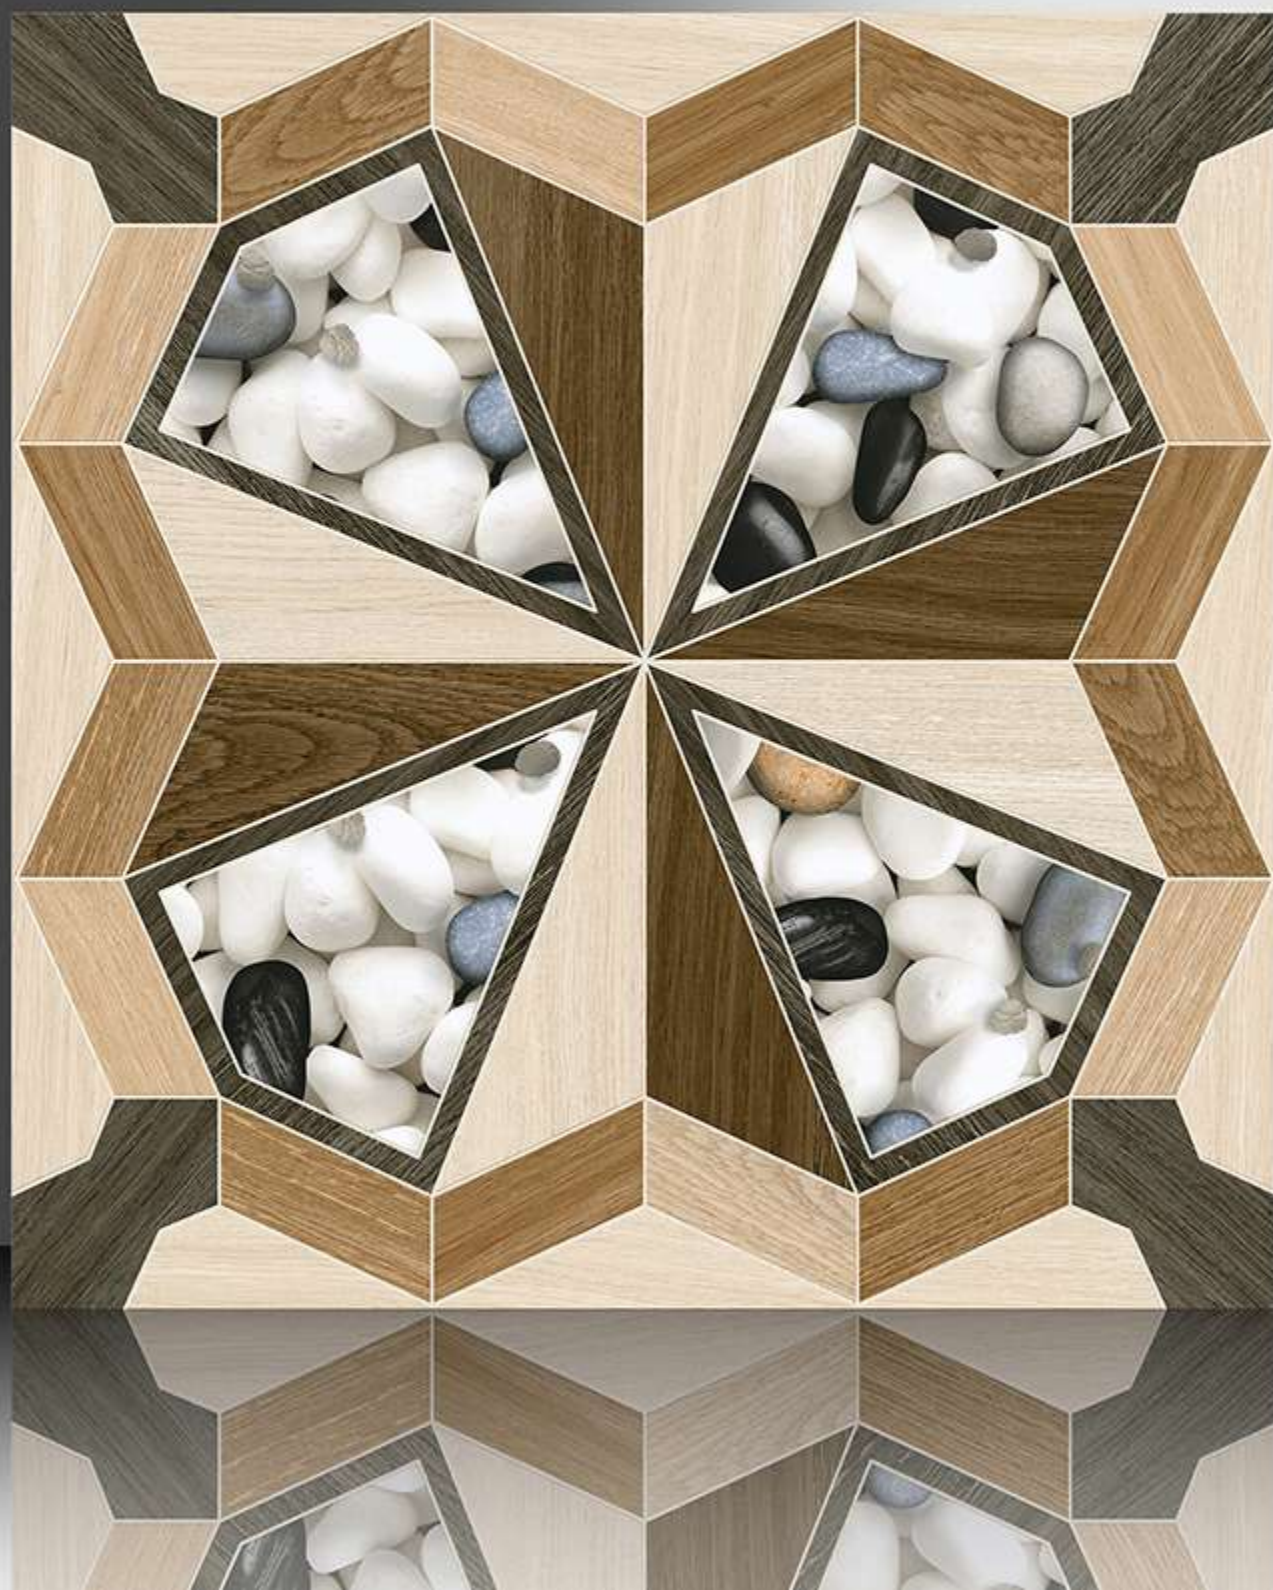

WHITE BODY

PORCELAIN TILES

600X600 mm