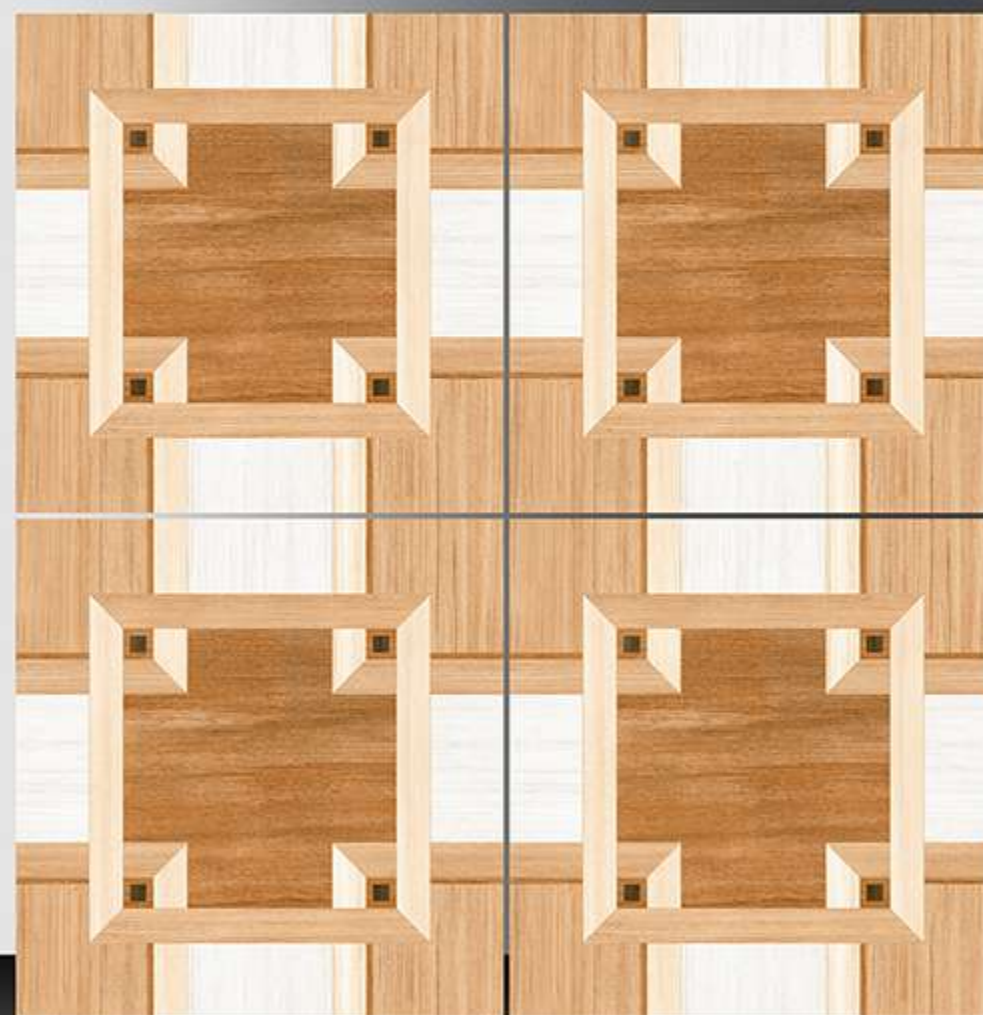

1048

GALICHA SERIES