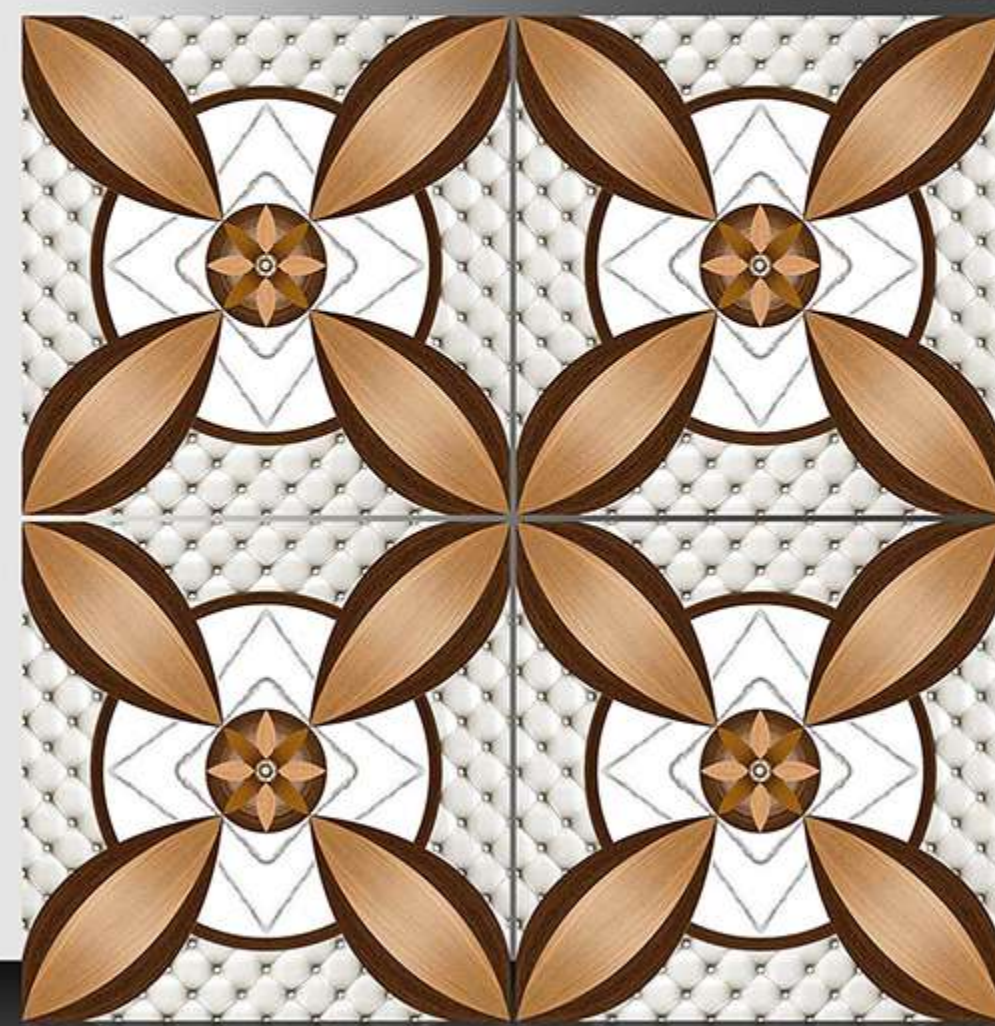

1023

GALICHA SERIES