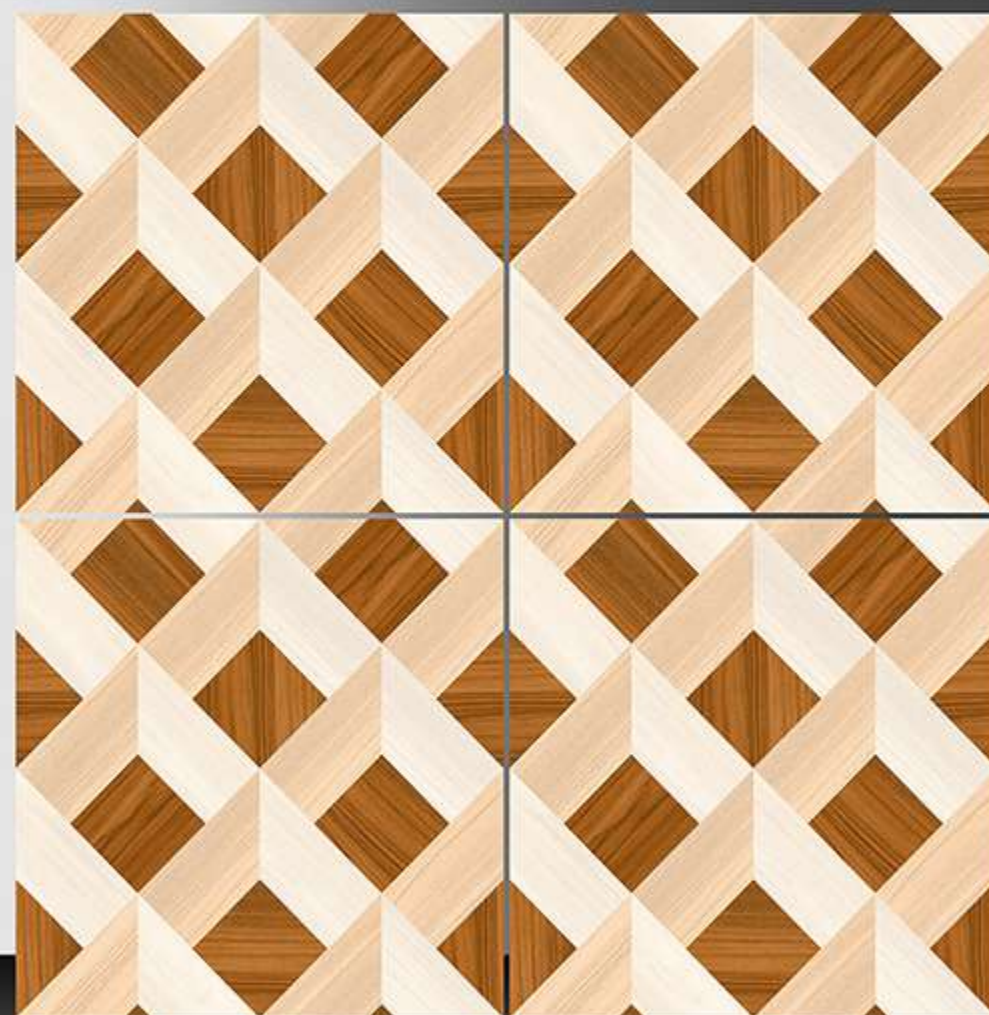

1046

GALICHA SERIES