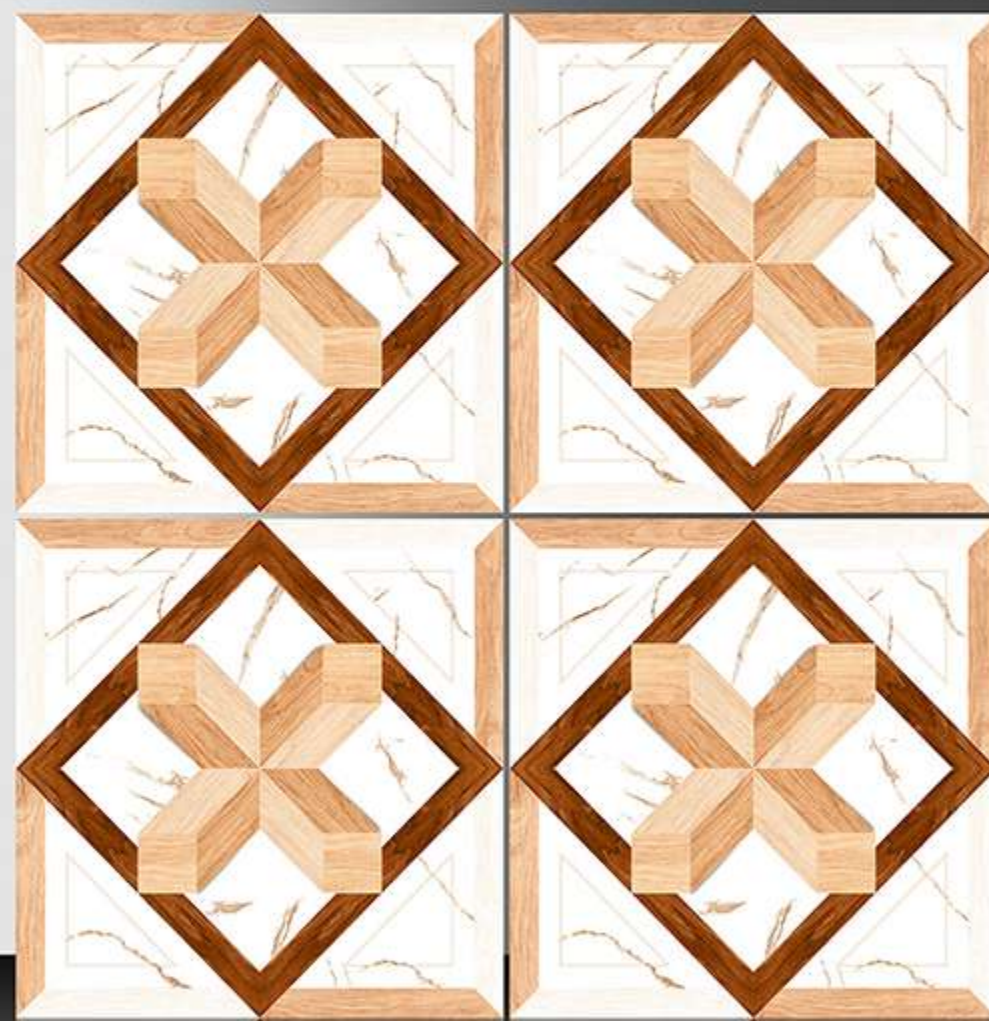

1041

GALICHA SERIES

WHITE BODY

PORCELAIN TILES

600X600 mm

1042

GALICHA SERIES

WHITE BODY