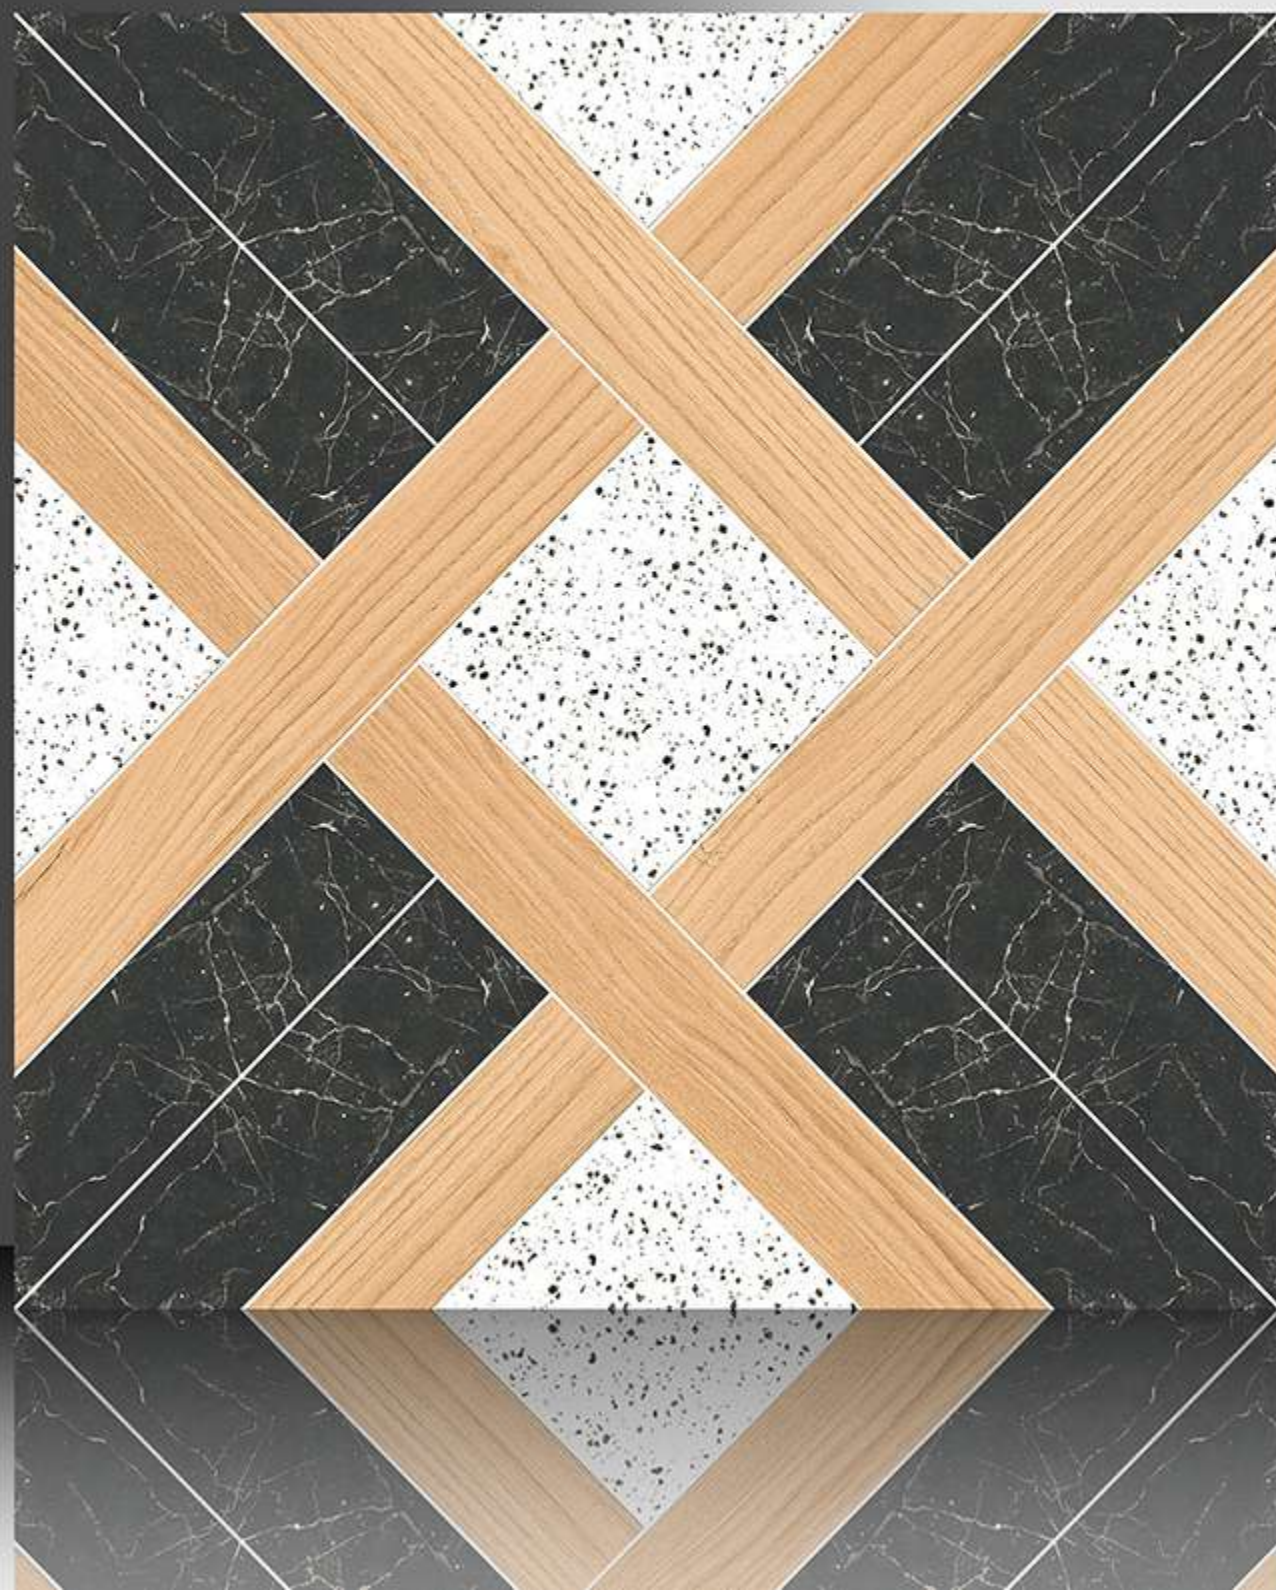

PORCELAIN TILES

600X600 mm

1062

GALICHA SERIES

WHITE BODY

PORCELAIN TILES
600X600 mm

1063

GALICHA SERIES