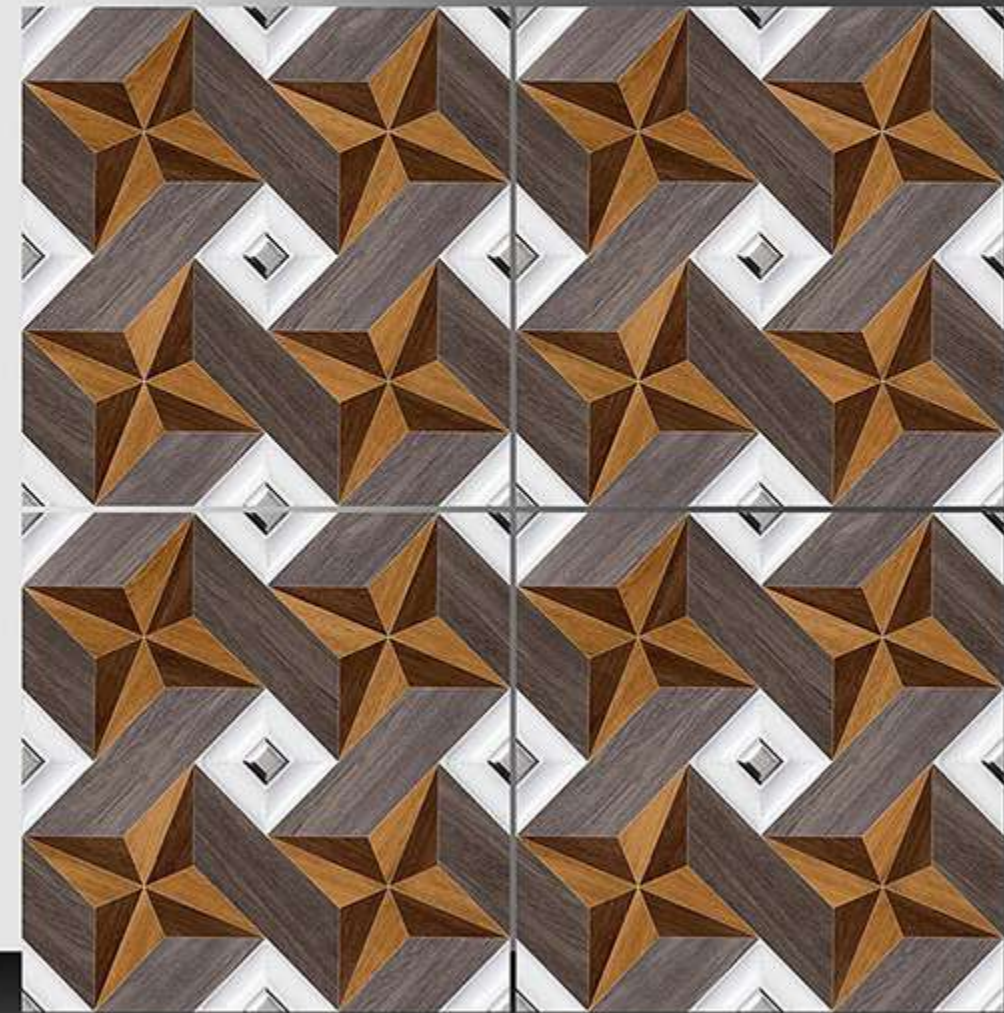

1091

GALICHA SERIES