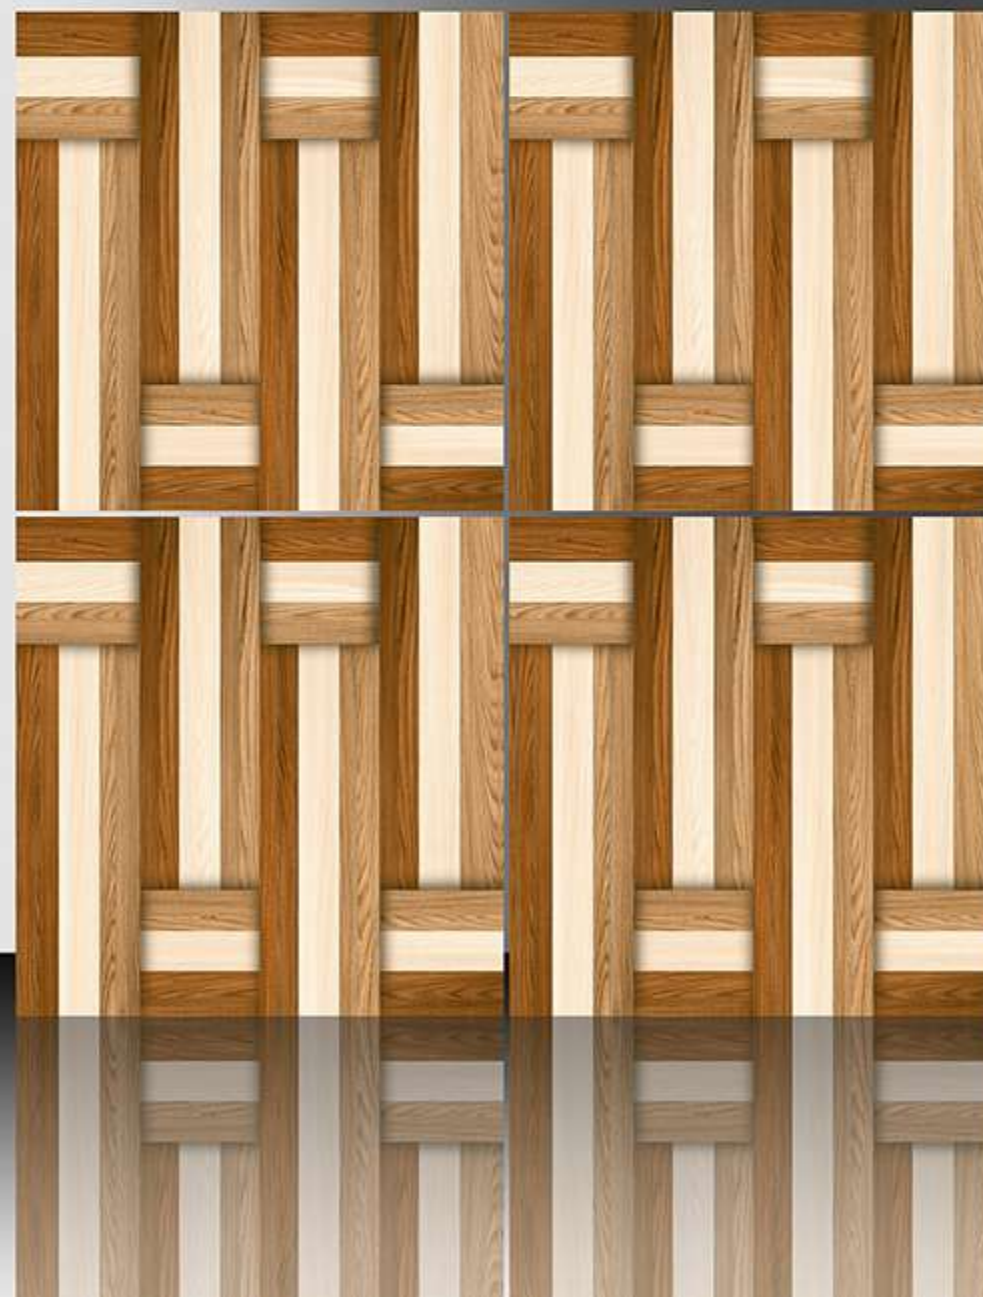

WHITE BODY

PORCELAIN TILES

600X600 mm

1064

GALICHA SERIES

WHITE BODY

PORCELAIN TILES

600X600 mm