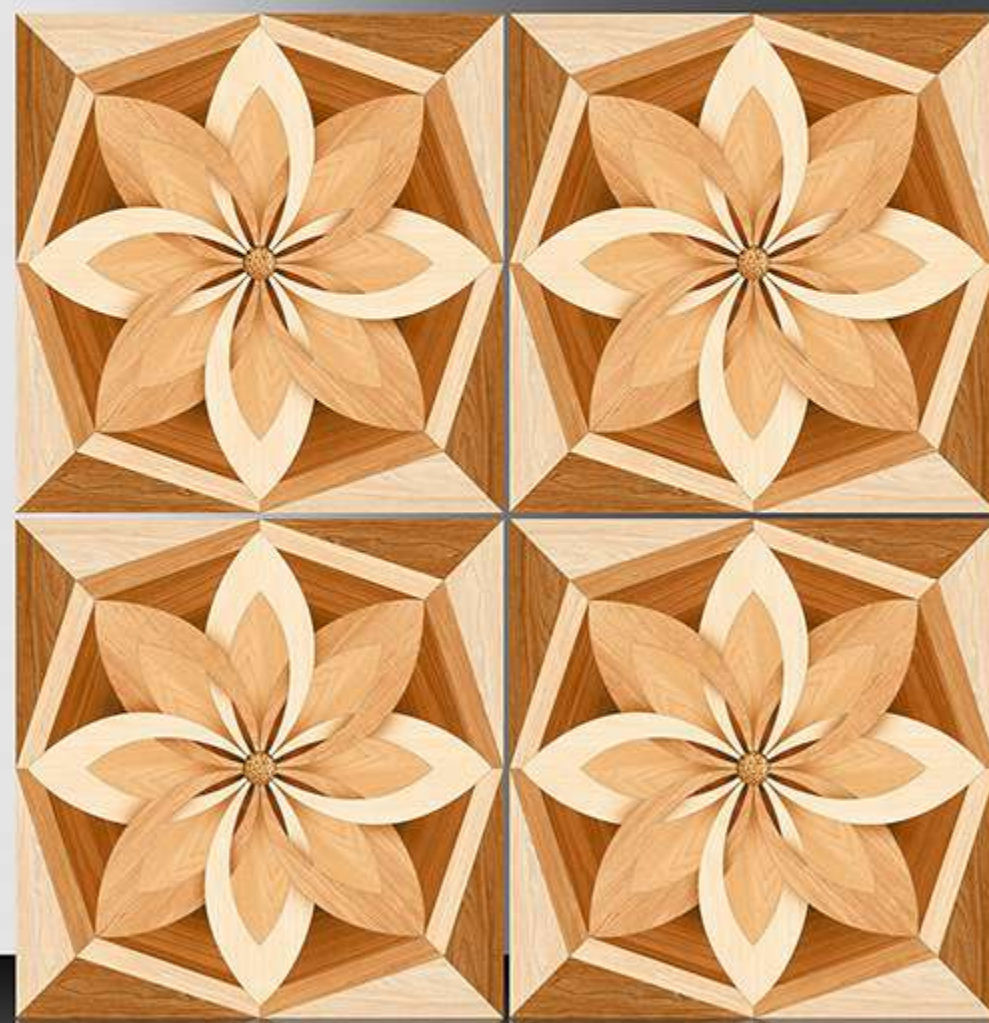

1062

GALICHA SERIES