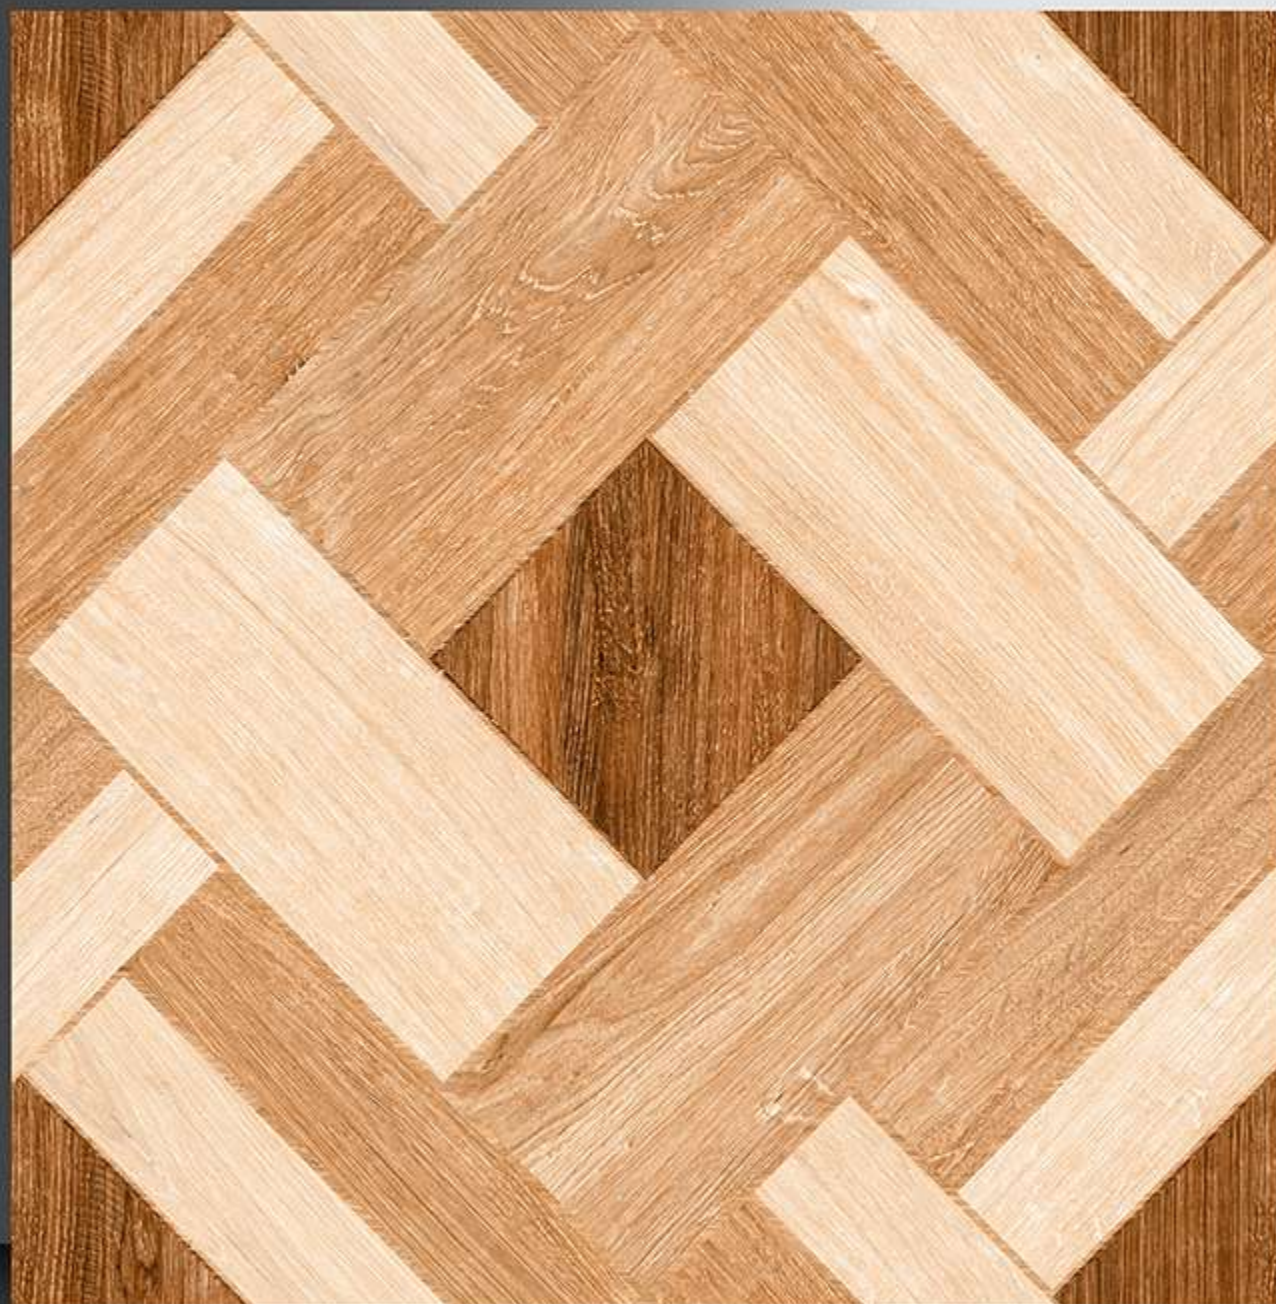

WHITE BODY

PORCELAIN TILES

600X600 mm