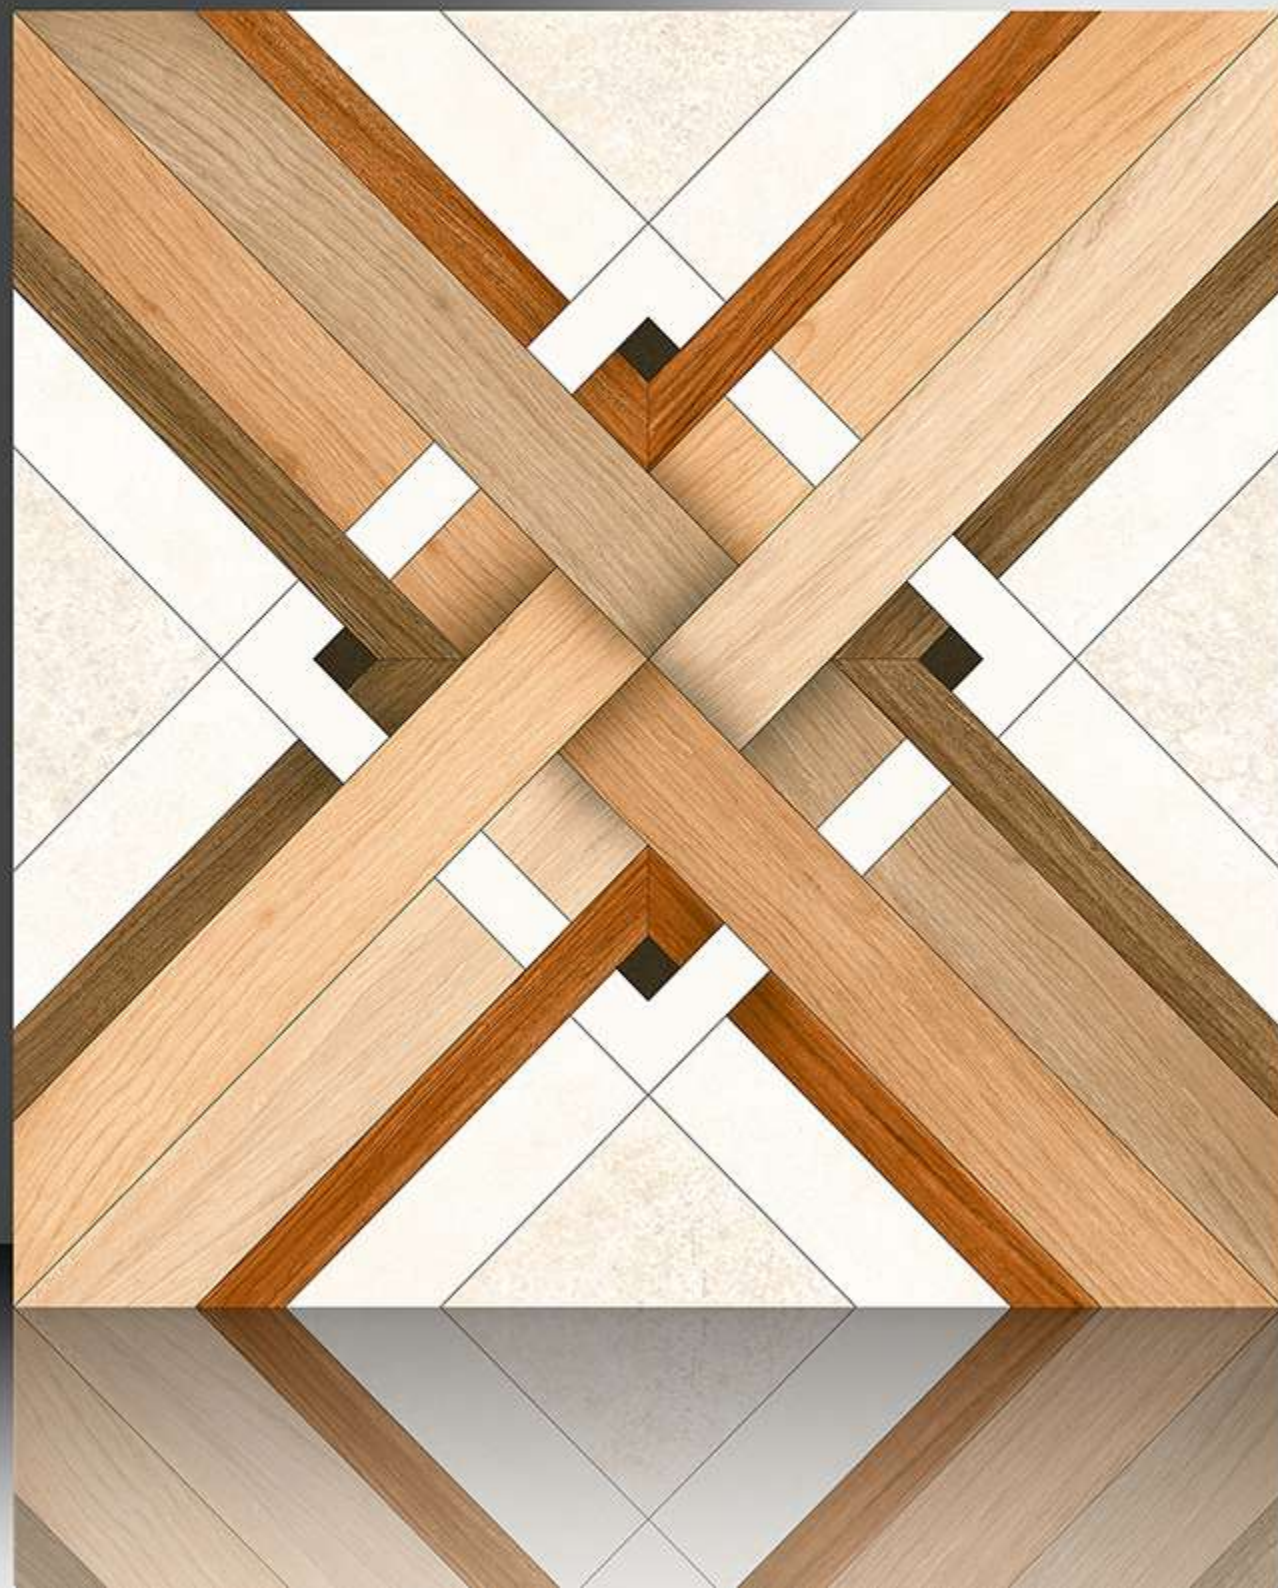

WHITE BODY

PORCELAIN TILES

600X600 mm

1059

GALICHA SERIES

WHITE BODY

PORCELAIN TILES

600X600 mm