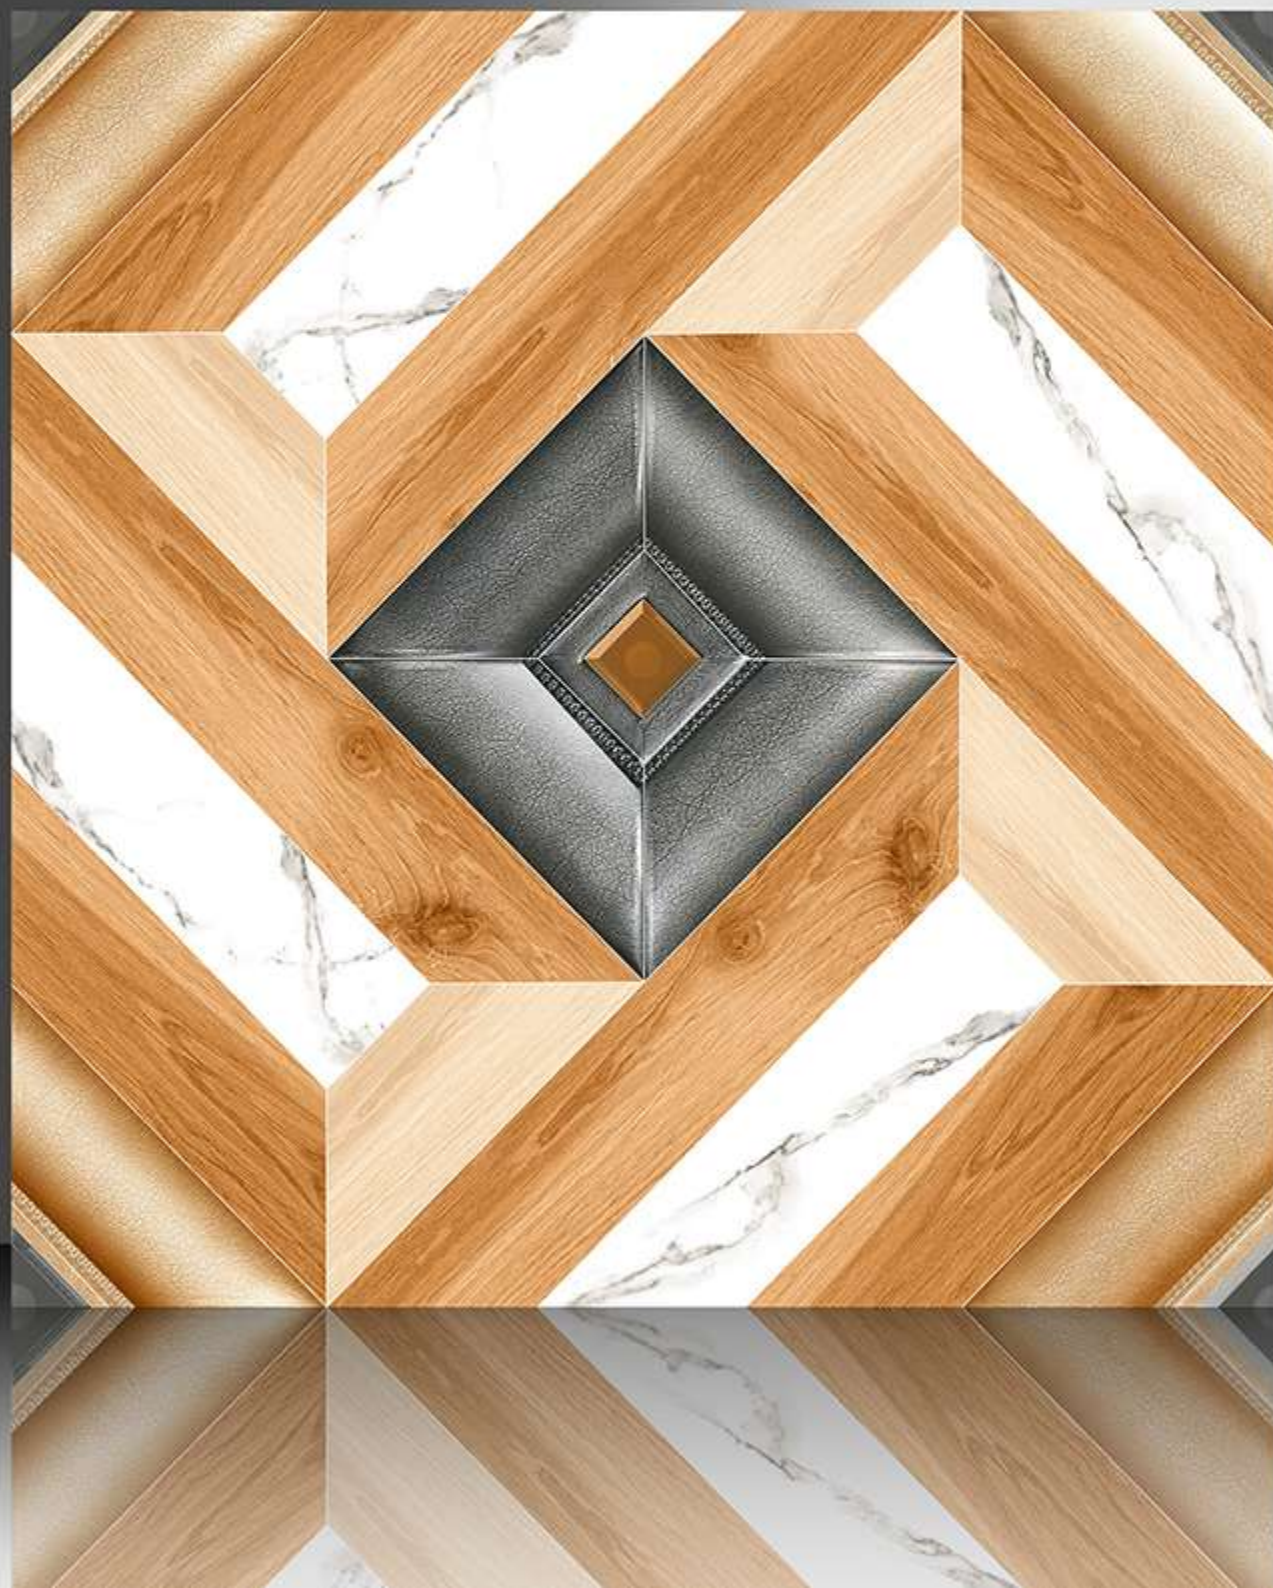

600X600 mm

1057

GALICHA SERIES

WHITE BODY

PORCELAIN TILES

600X600 mm

1058

GALICHA SERIES