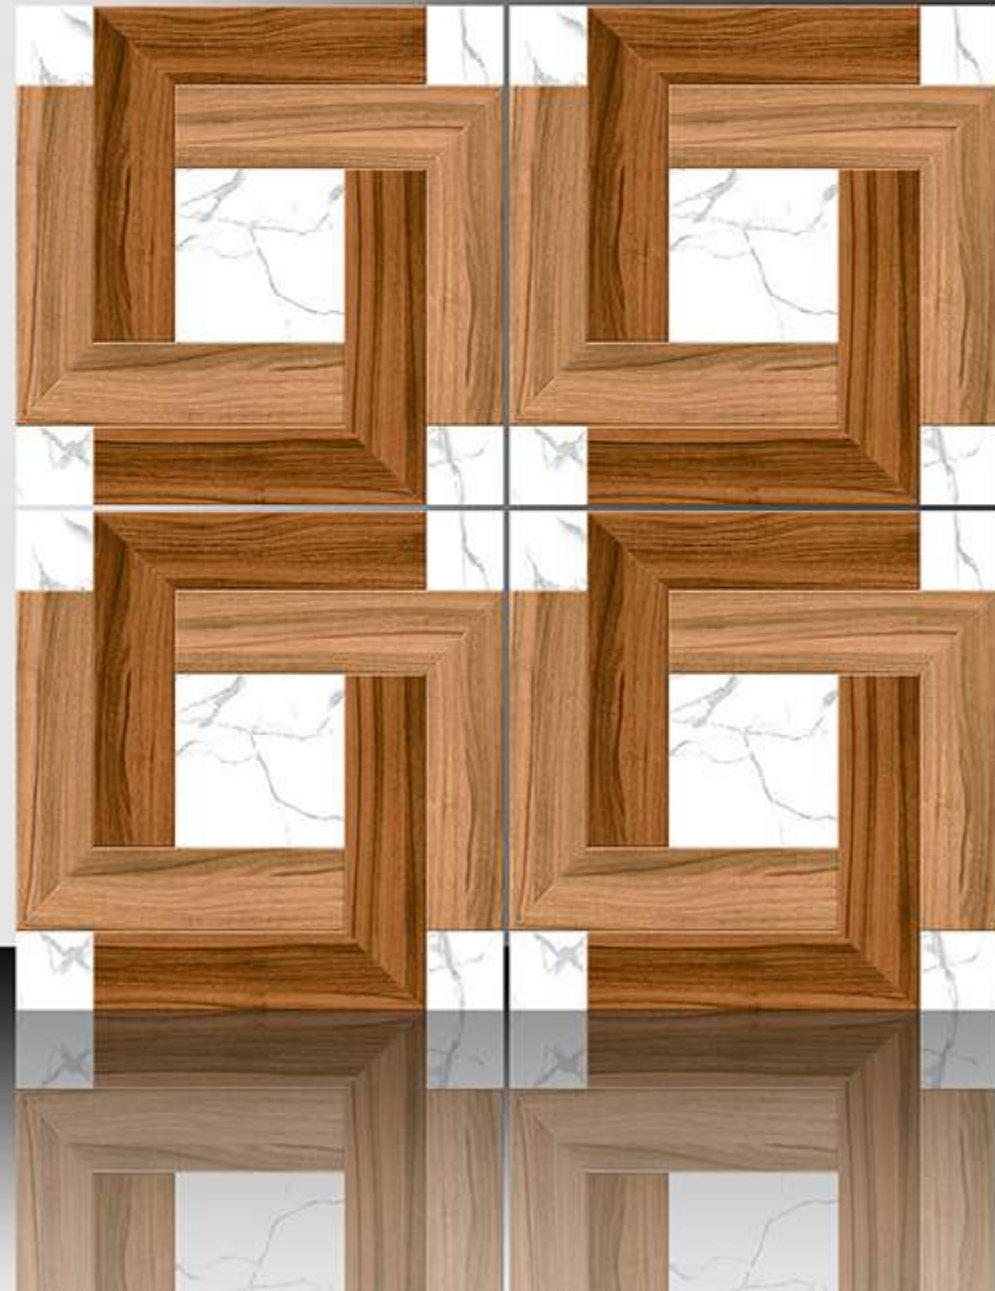

600X600 mm

1067

GALICHA SERIES

WHITE BODY

PORCELAIN TILES

600X600 mm

1068

GALICHA SERIES