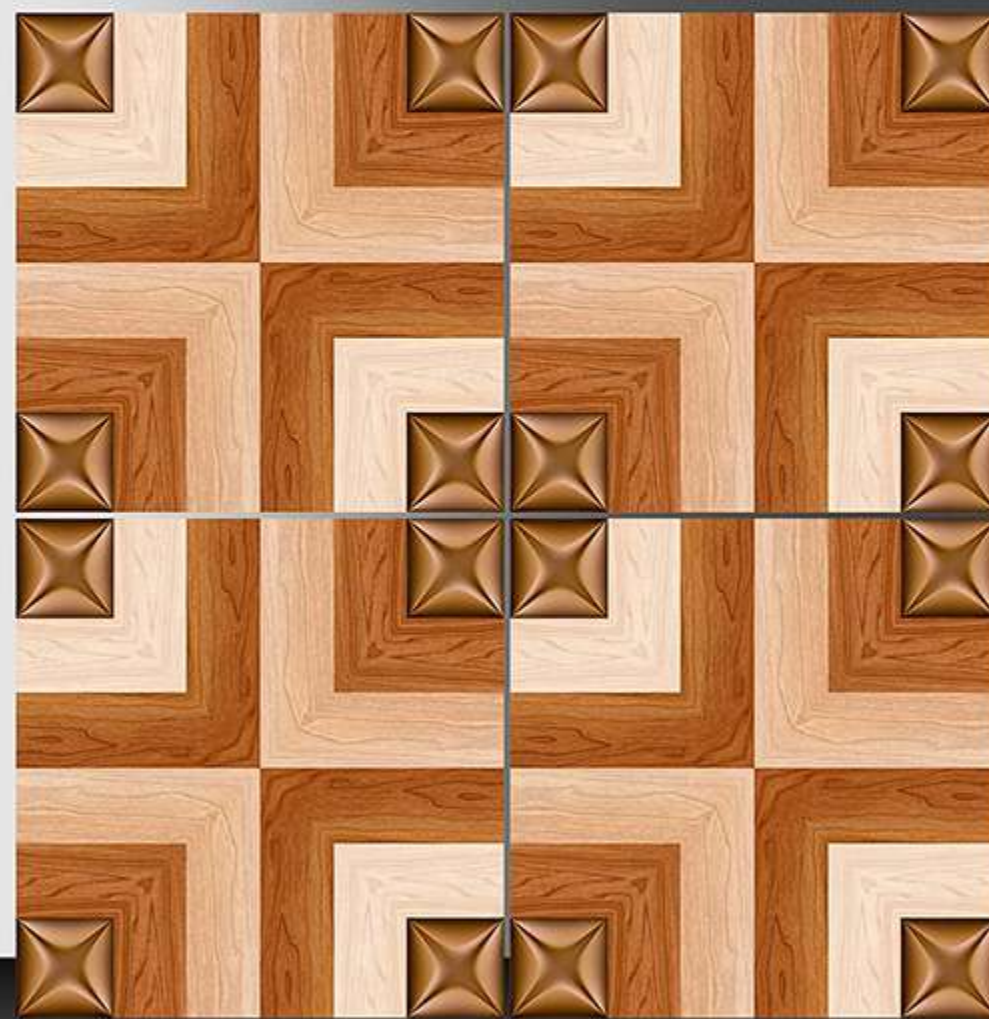

1070

GALICHA SERIES

WHITE BODY

PORCELAIN TILES

600X600 mm

1071

GALICHA SERIES

WHITE BODY