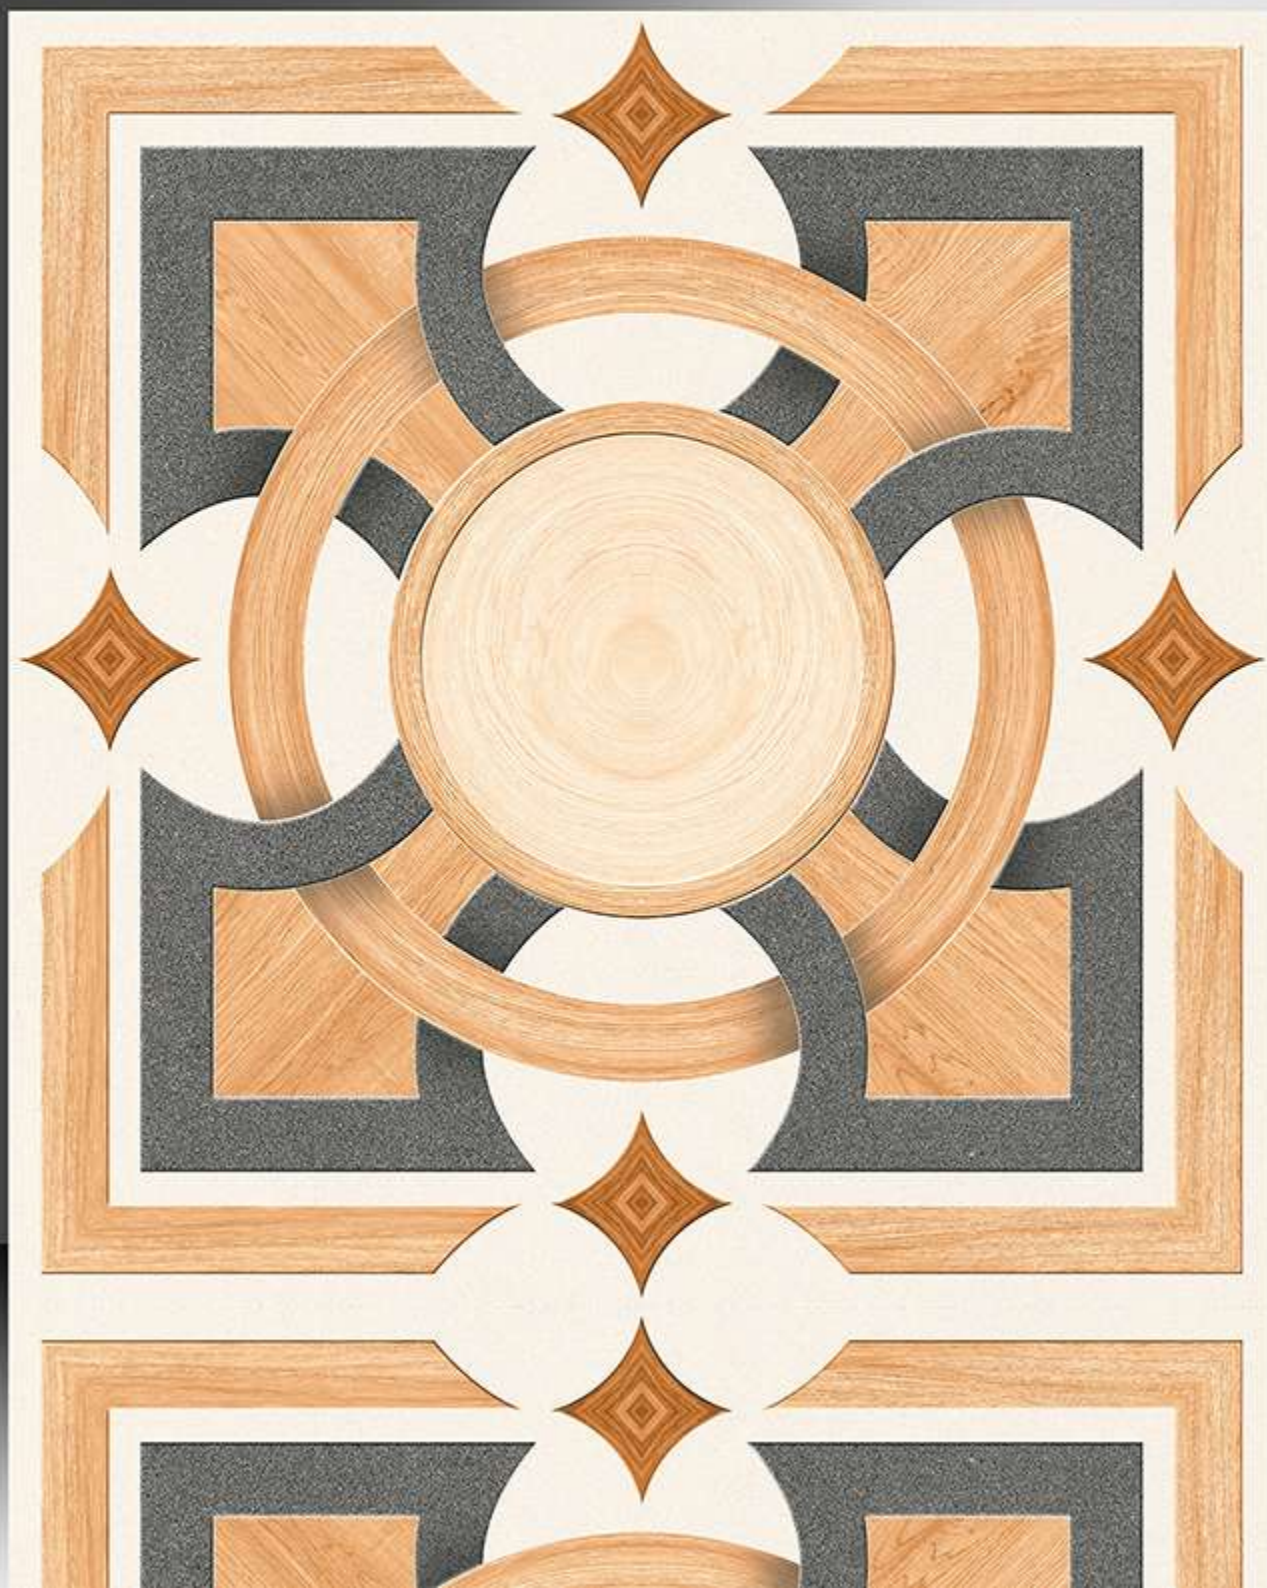

WHITE BODY

PORCELAIN TILES

600X600 mm