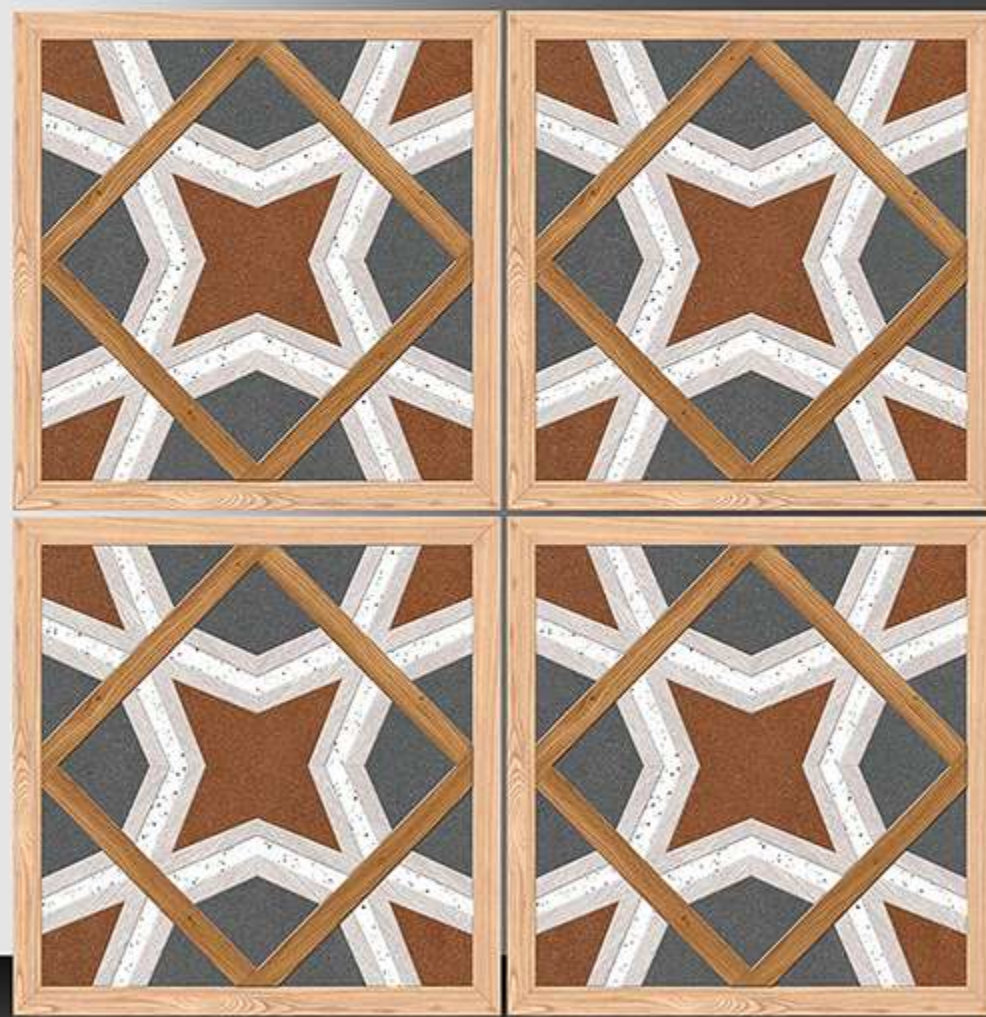

1072

GALICHA SERIES