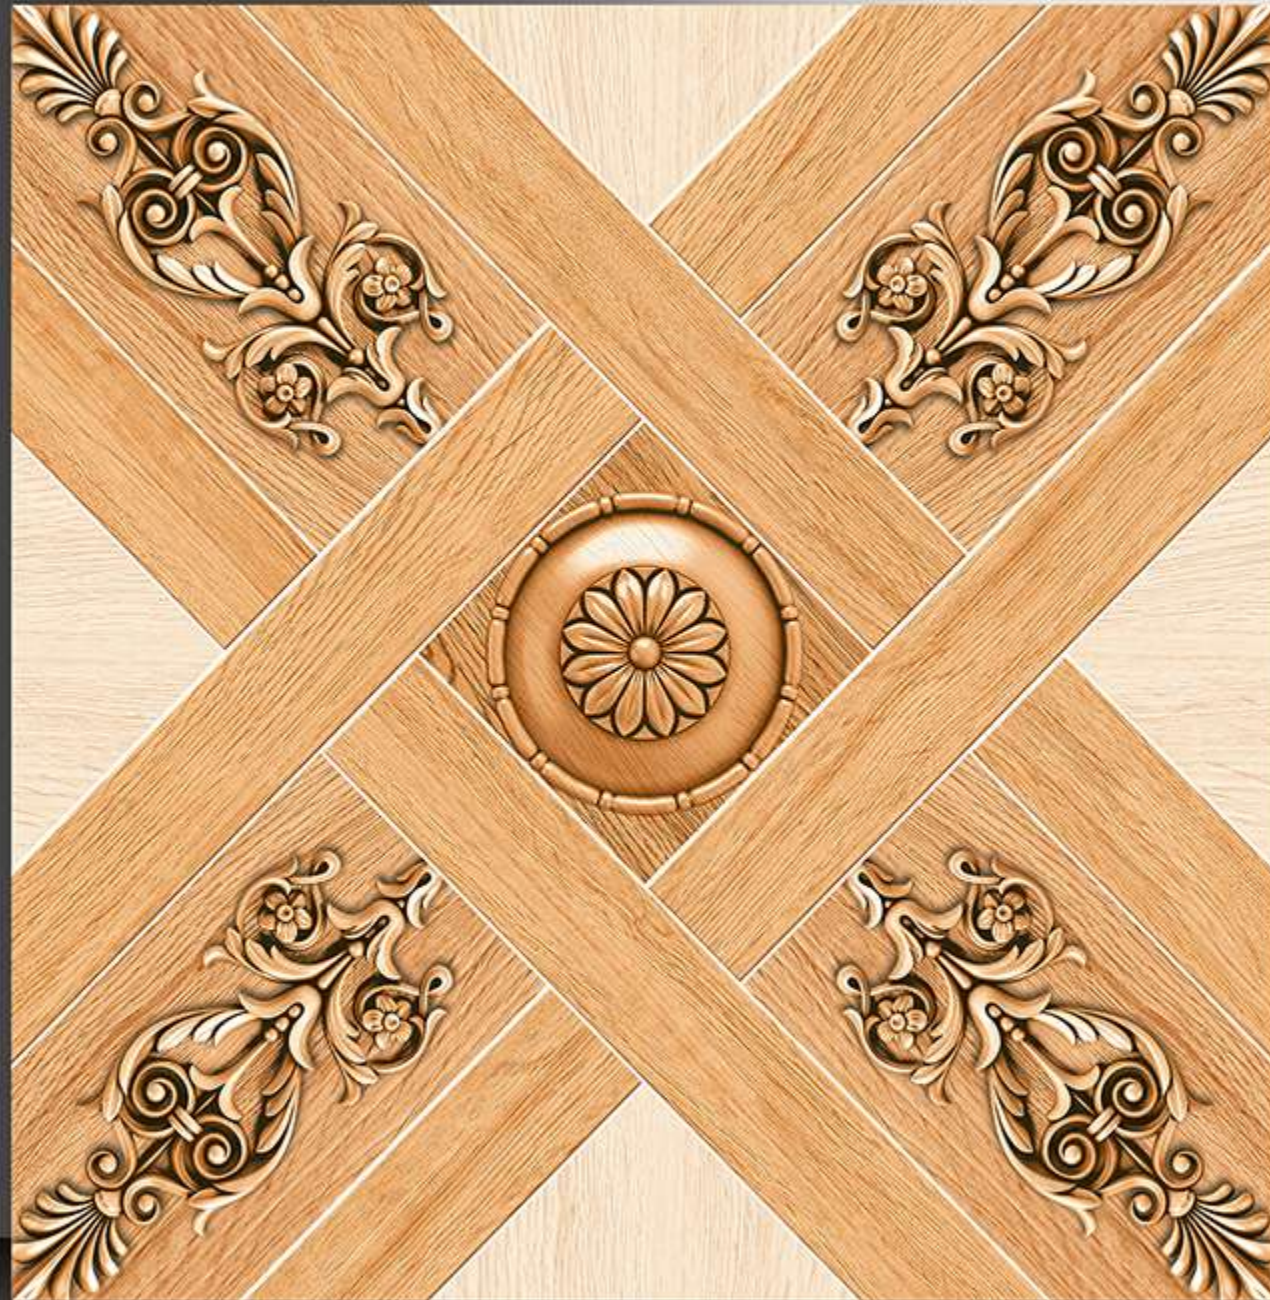

1060

GALICHA SERIES

WHITE BODY

PORCELAIN TILES

600X600 mm

1061

GALICHA SERIES

WHITE BODY