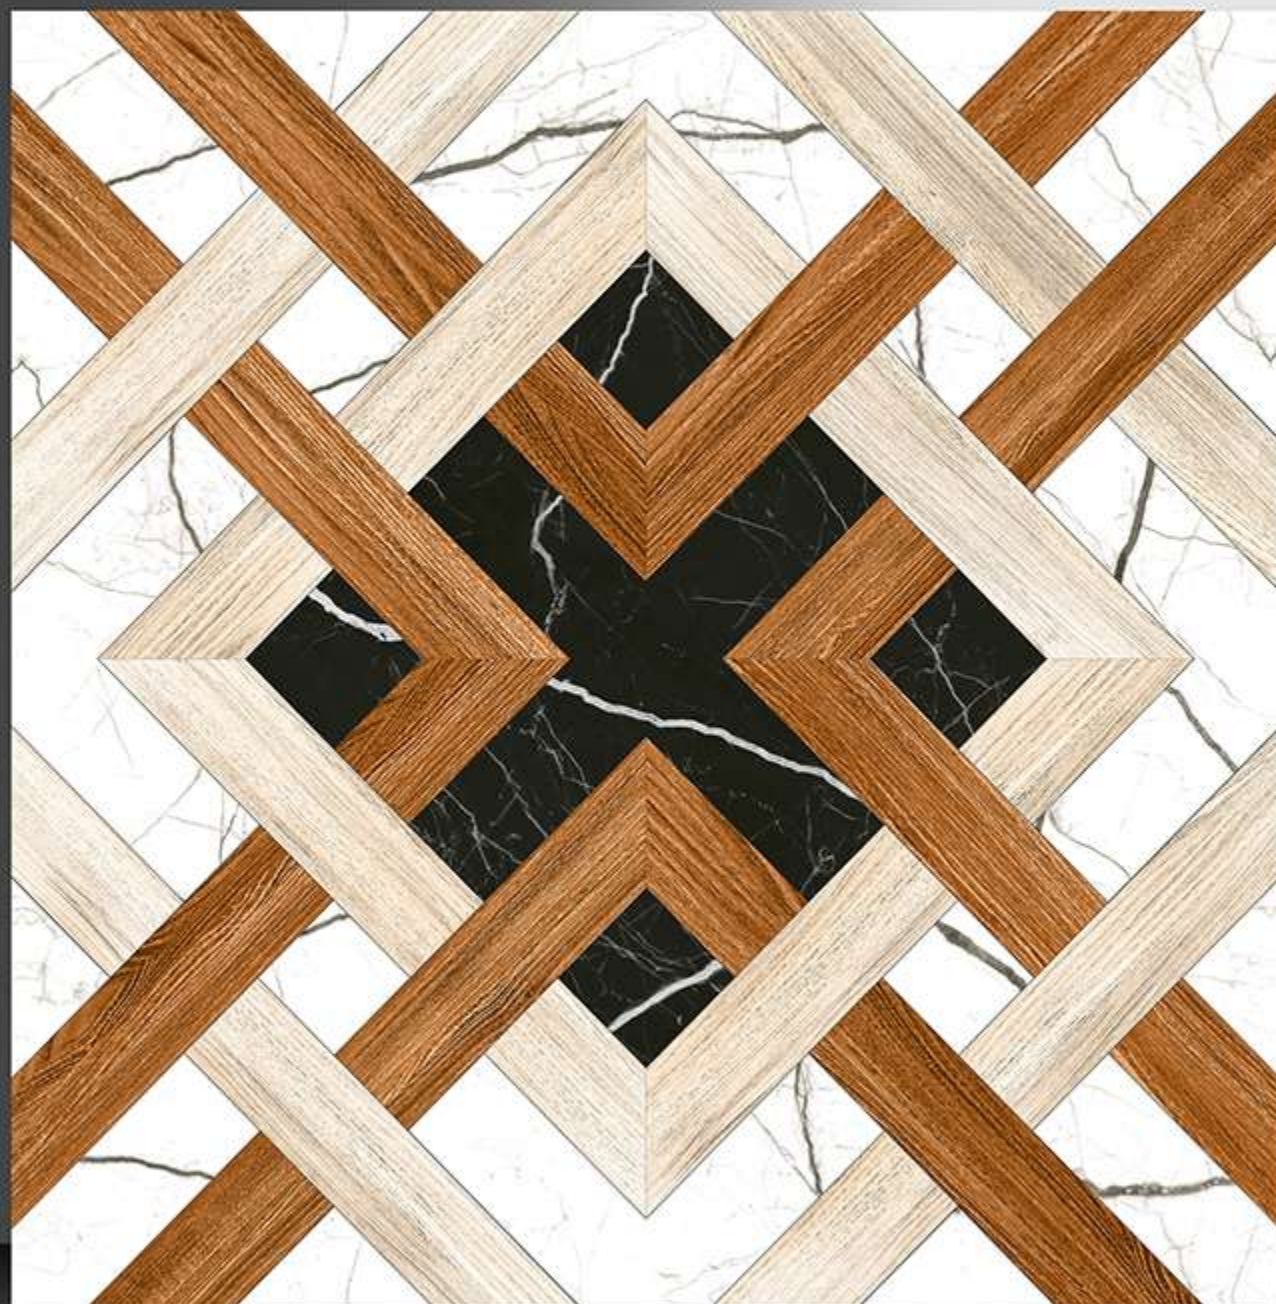

WHITE BODY

PORCELAIN TILES
600X600 mm