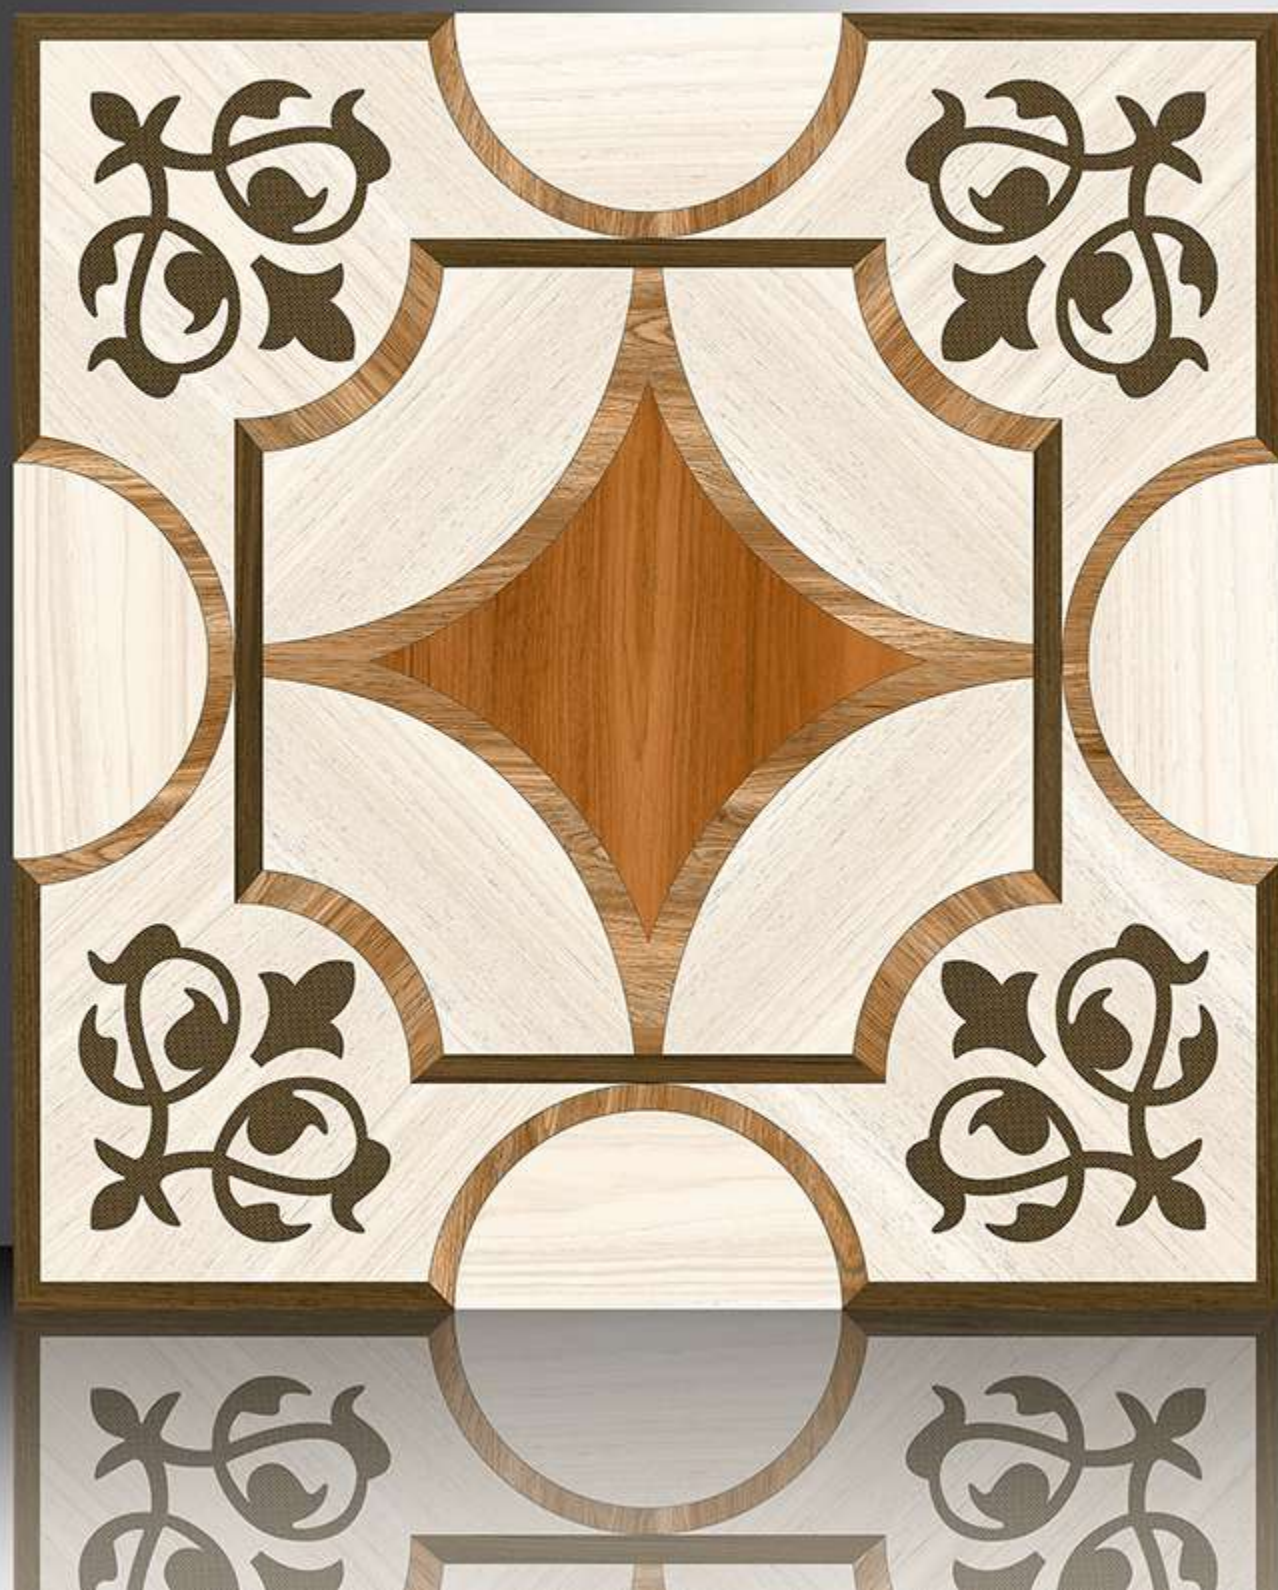

600X600 mm

1083

GALICHA SERIES

WHITE BODY

PORCELAIN TILES

600X600 mm

1084

GALICHA SERIES