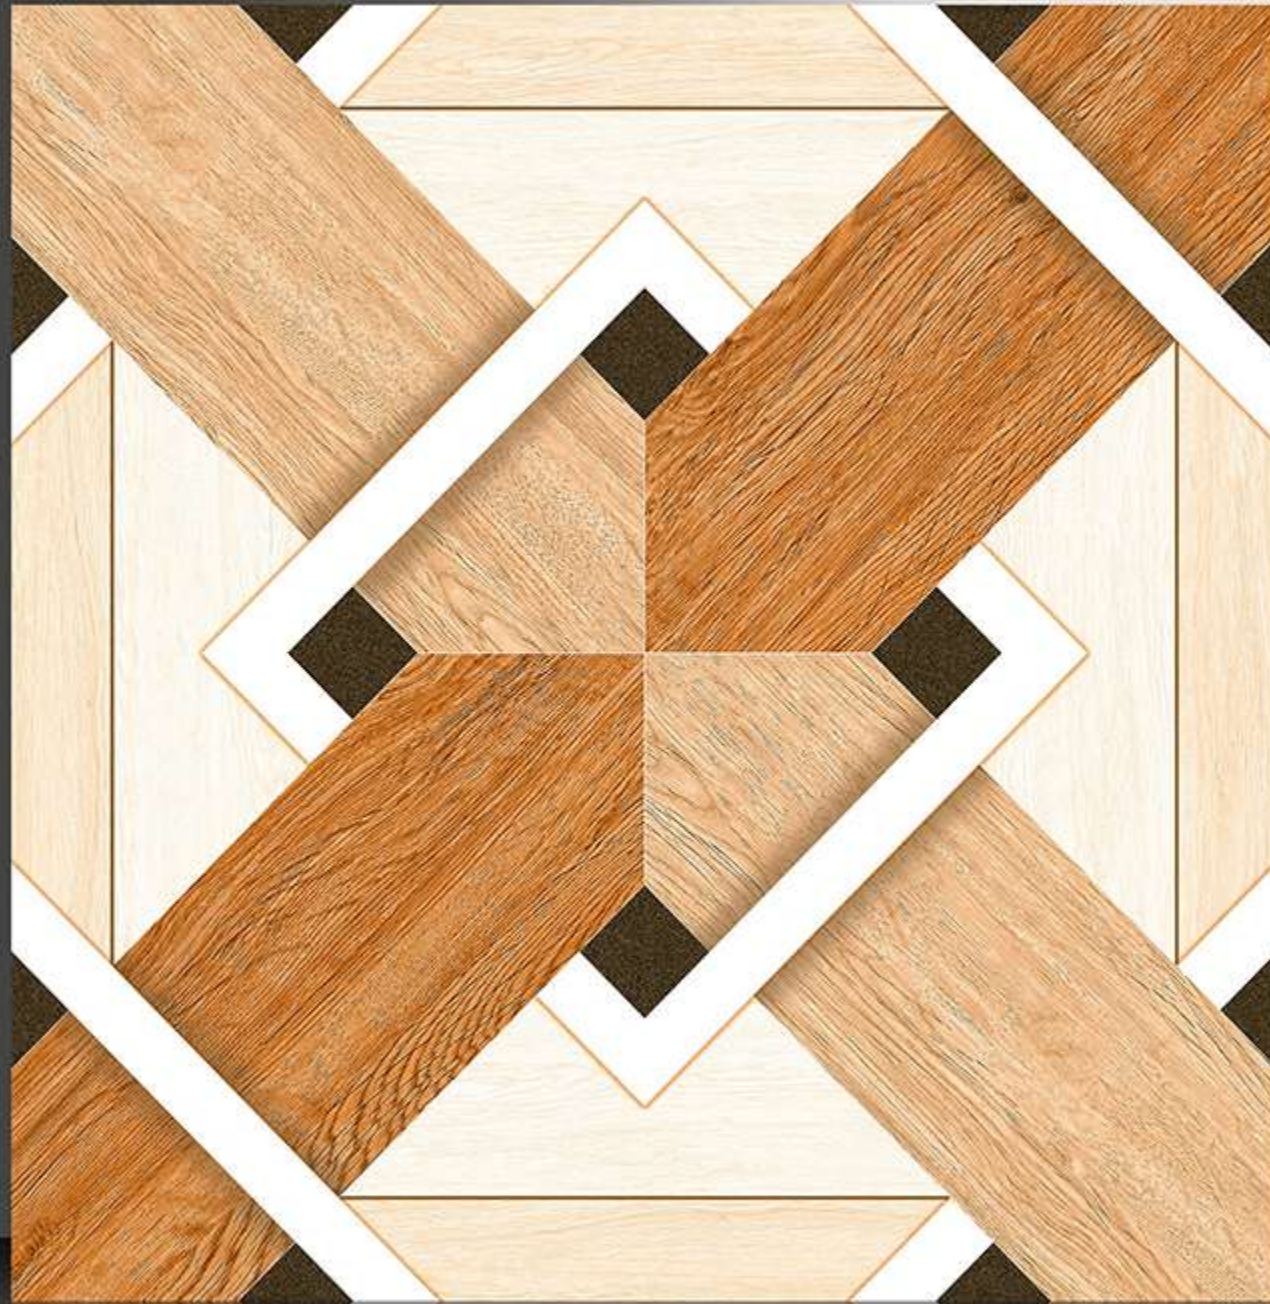

1096

GALICHA SERIES

WHITE BODY

PORCELAIN TILES

600X600 mm

1097

GALICHA SERIES

WHITE BODY