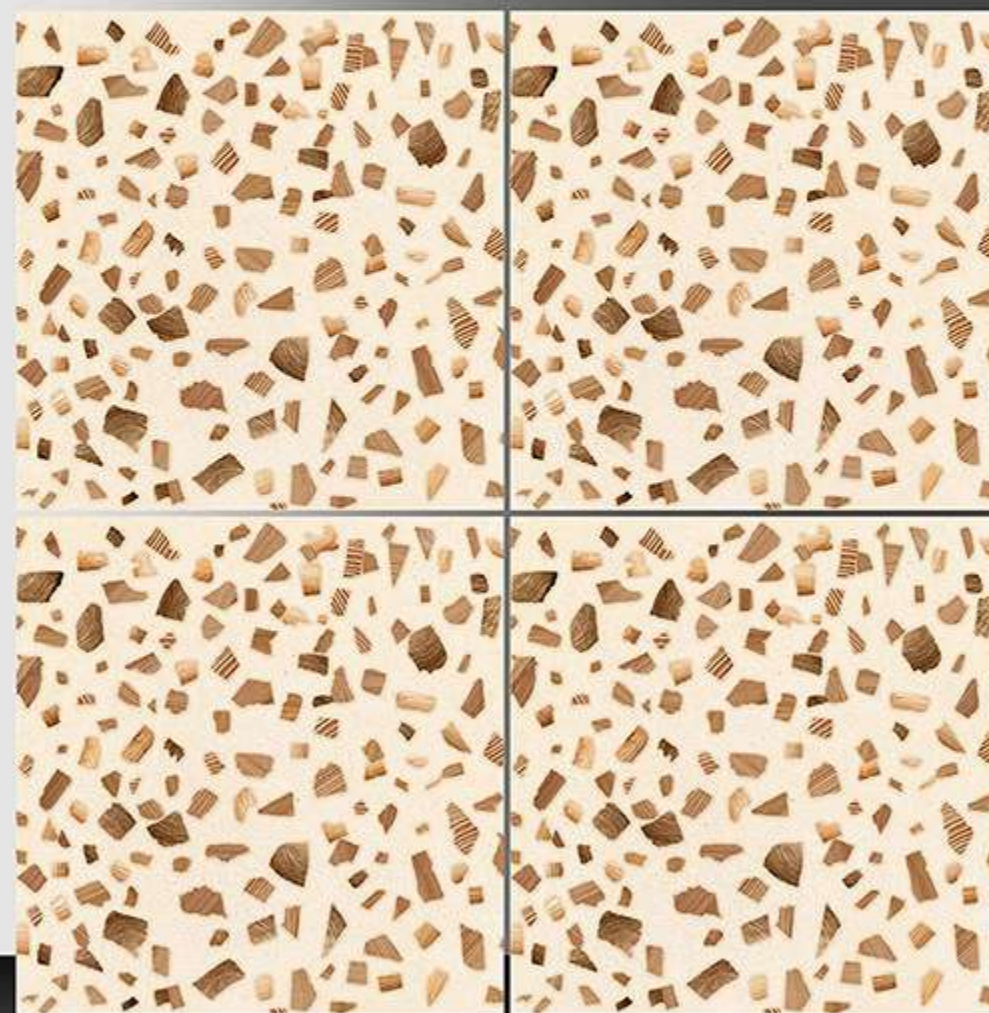

1098

GALICHA SERIES