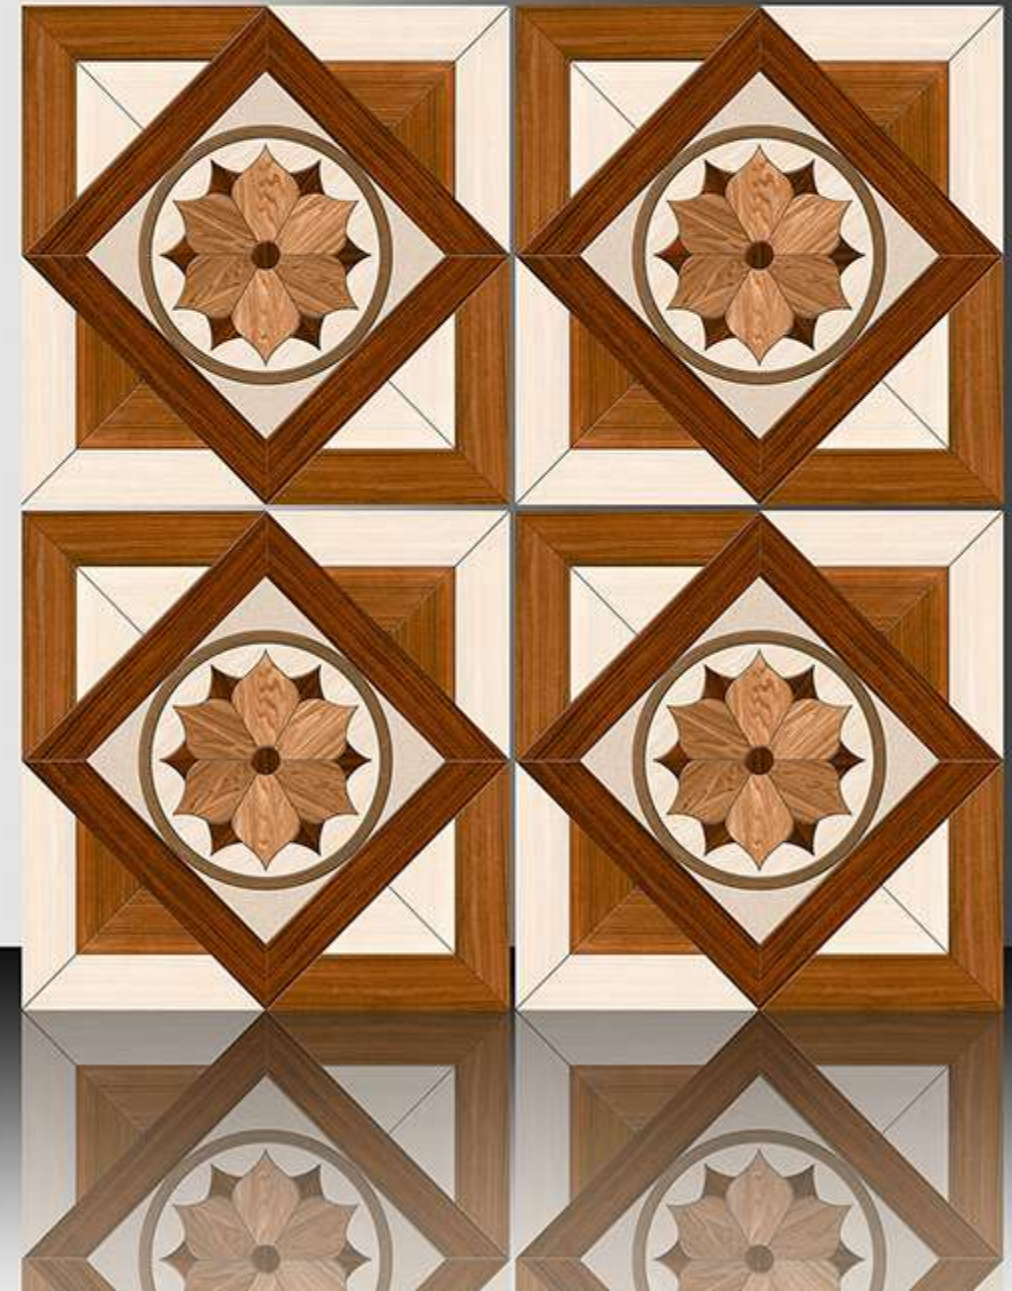

WHITE BODY

PORCELAIN TILES

600X600 mm

1090

GALICHA SERIES

WHITE BODY

PORCELAIN TILES

600X600 mm