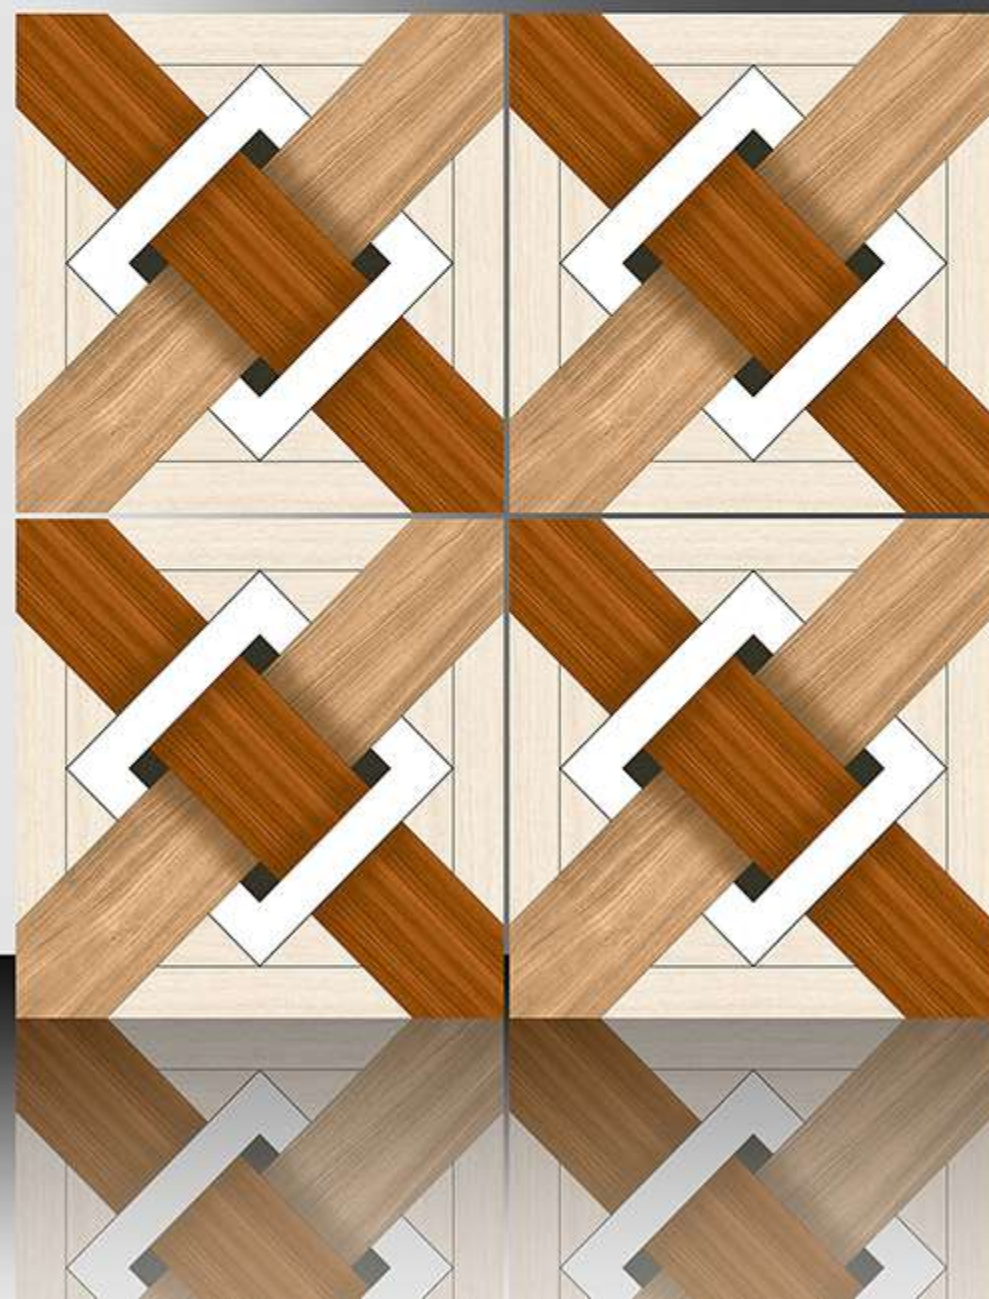

1088

GALICHA SERIES