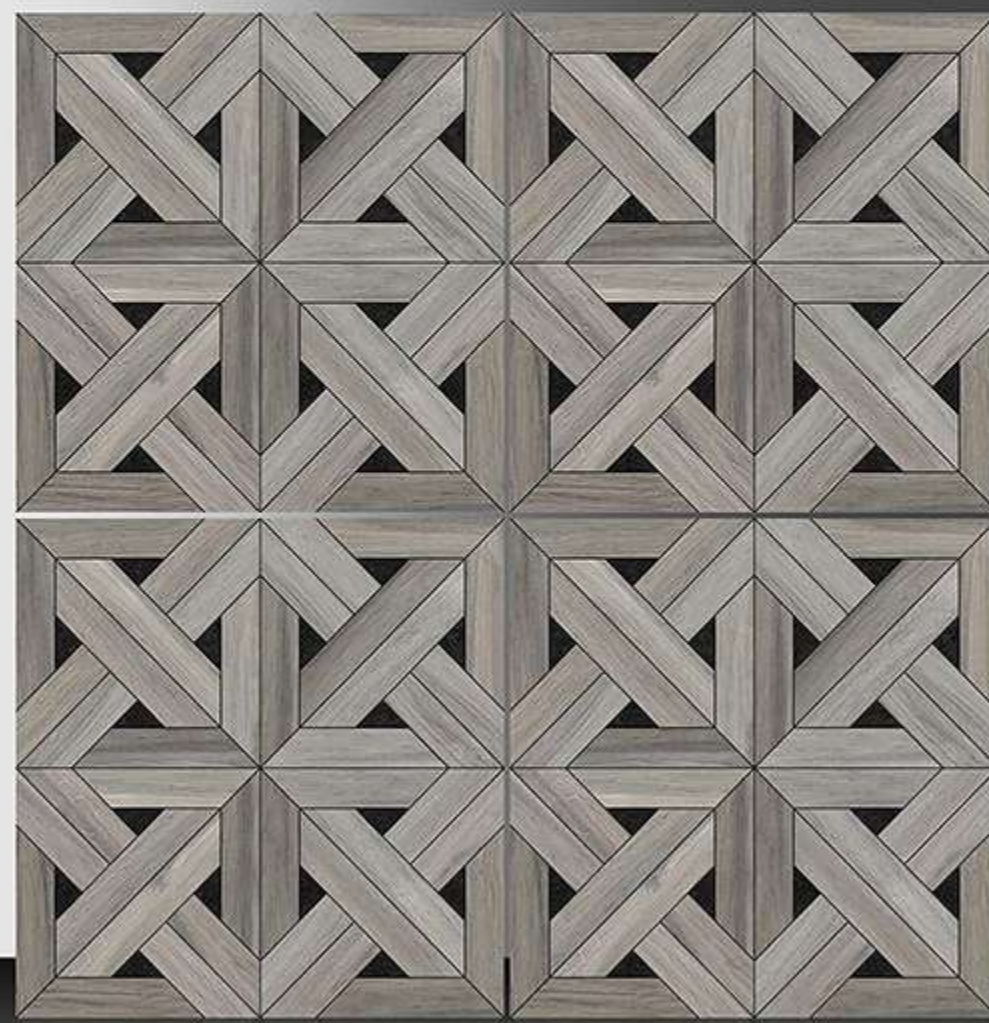

1096

GALICHA SERIES