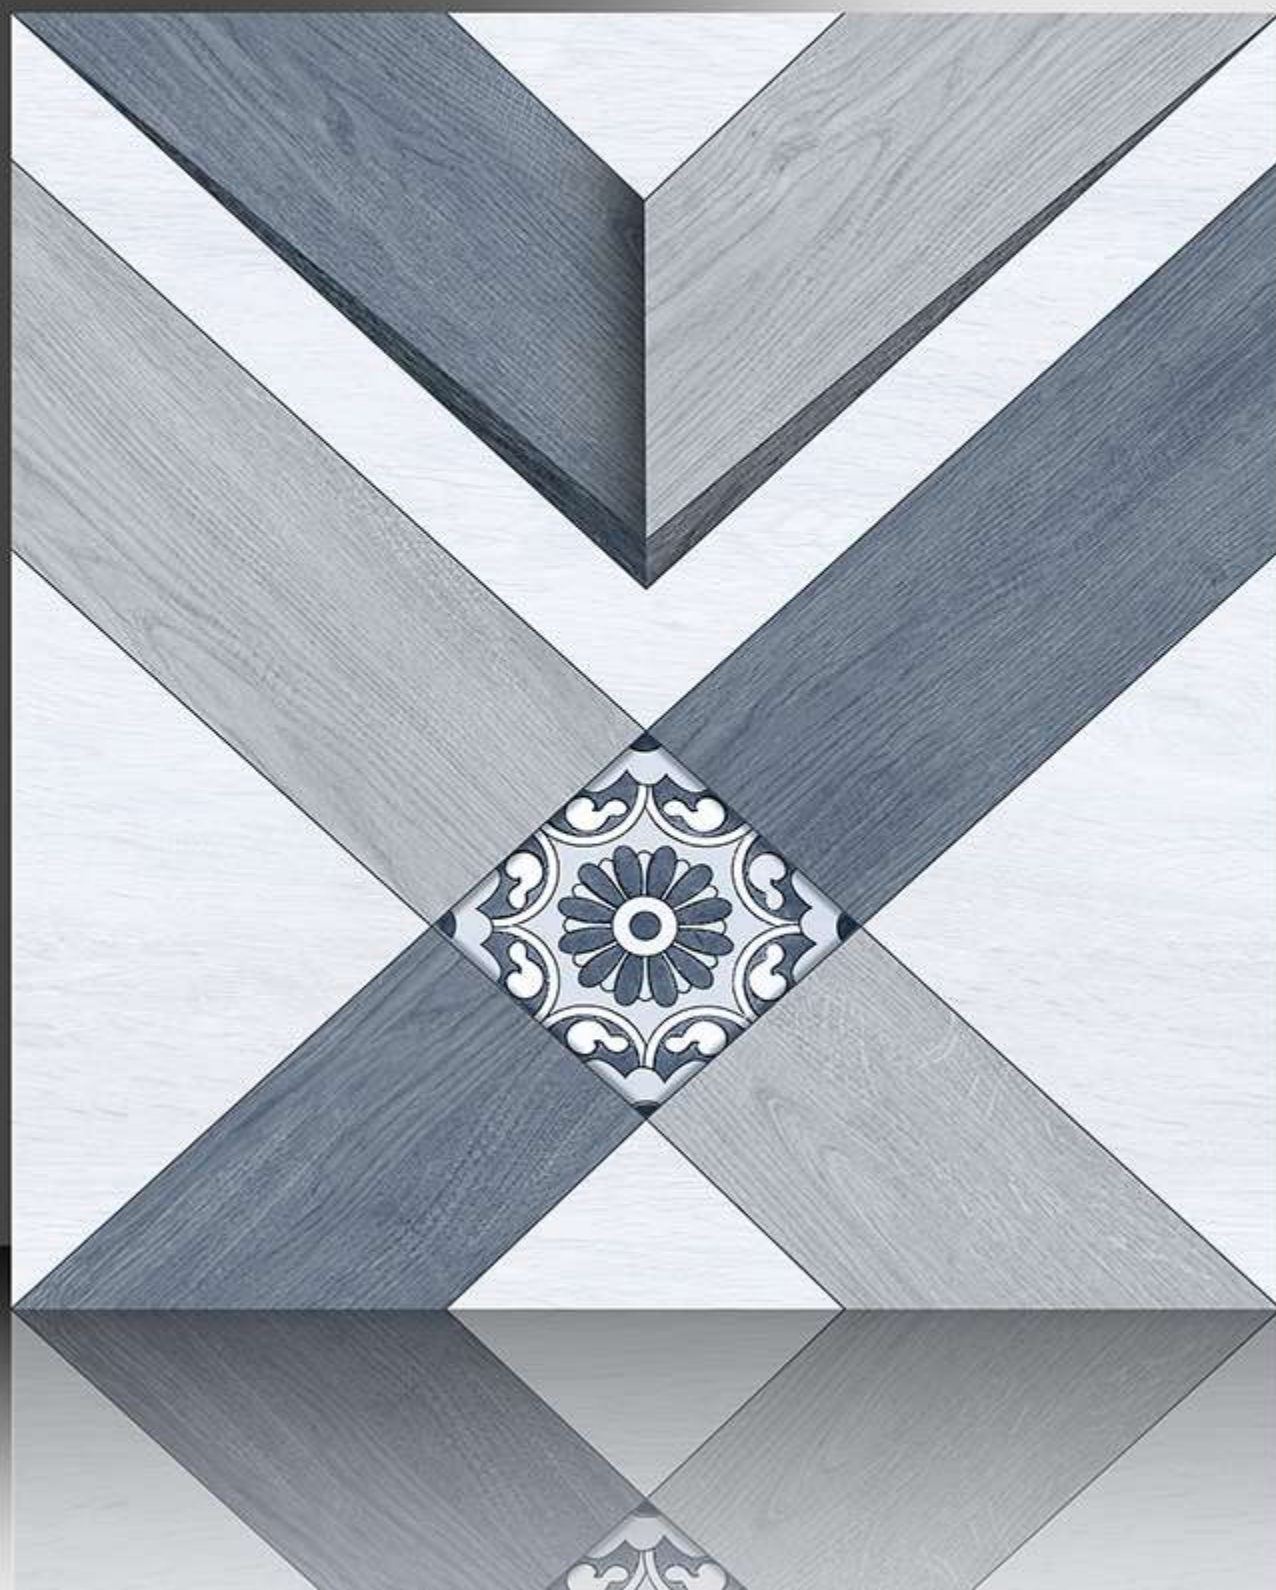

PORCELAIN TILES
600X600 mm

1098

GALICHA SERIES

WHITE BODY

PORCELAIN TILES

600X600 mm

1099

GALICHA SERIES