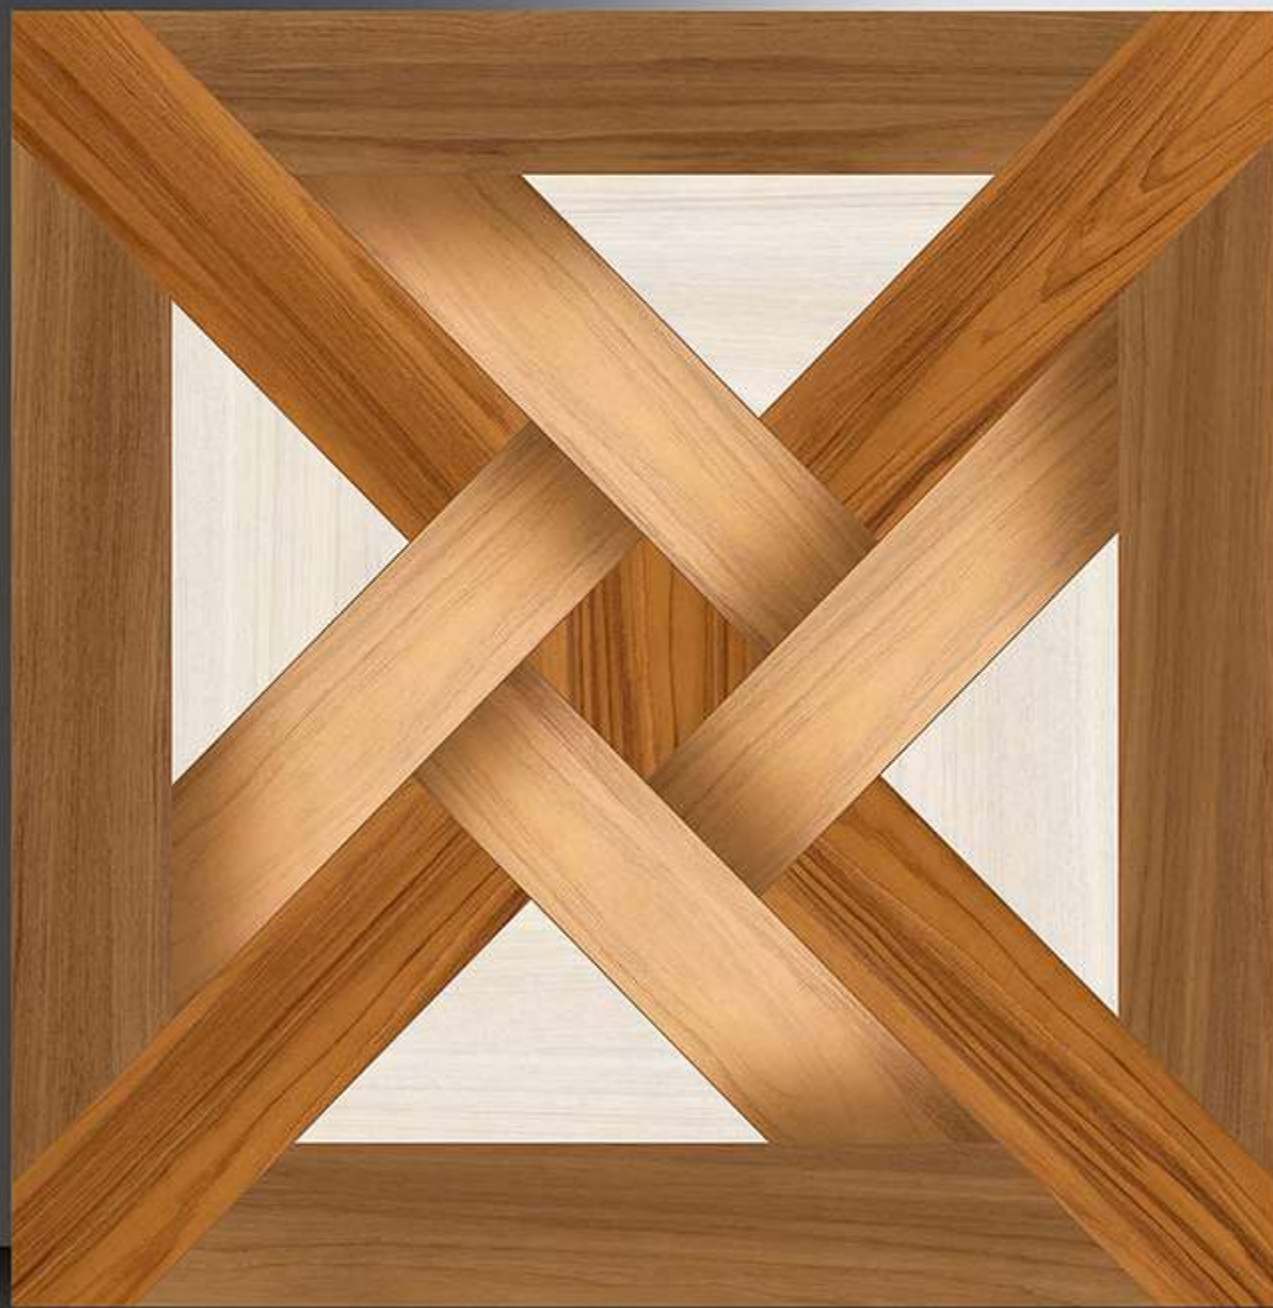

PORCELAIN TILES

600X600 mm

1088

GALICHA SERIES

WHITE BODY

PORCELAIN TILES
600X600 mm

1089

GALICHA SERIES