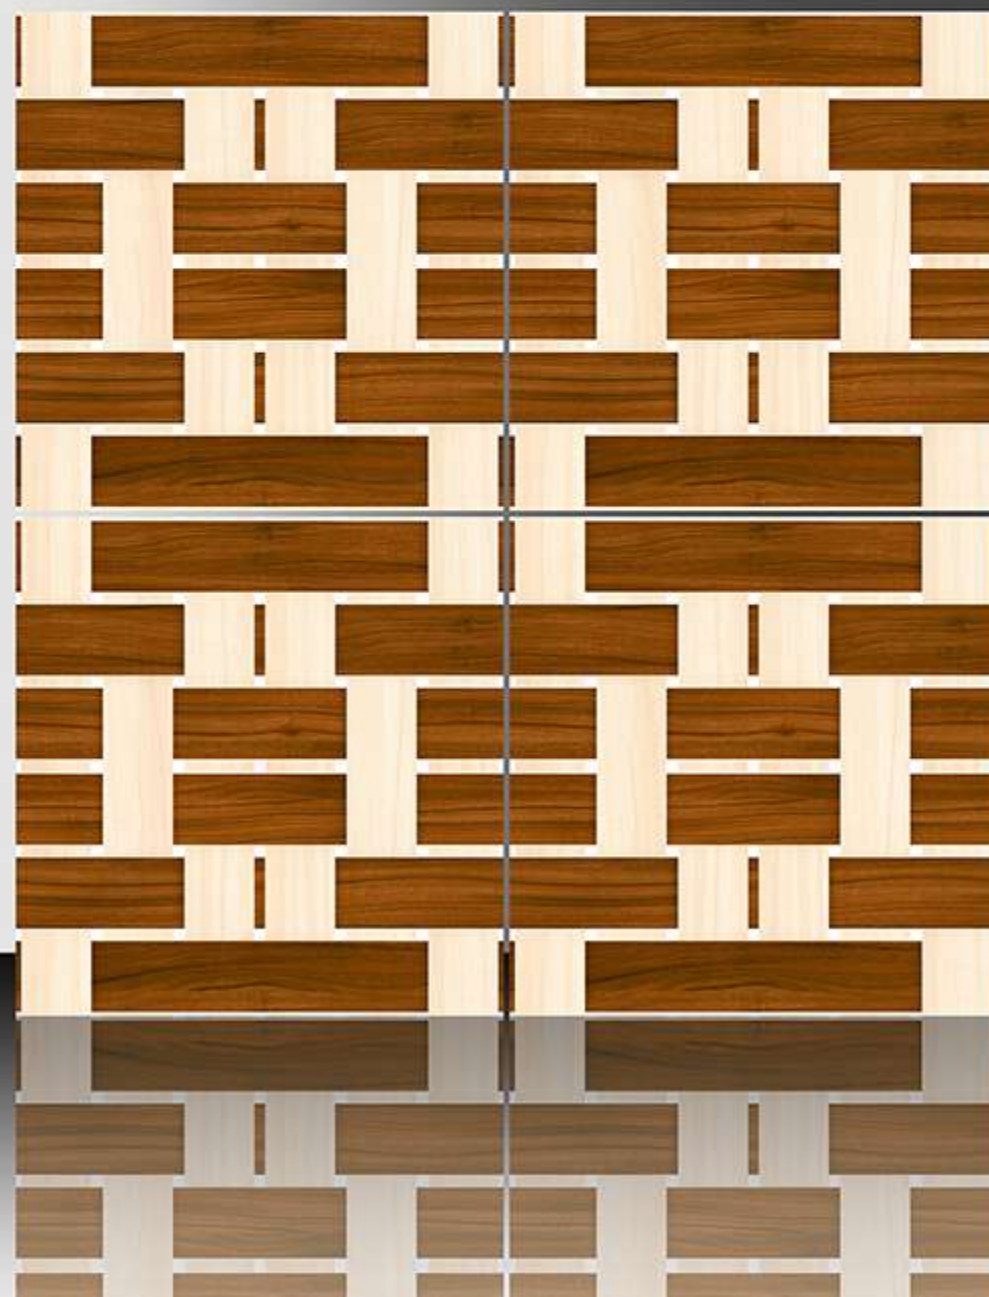

1065

GALICHA SERIES