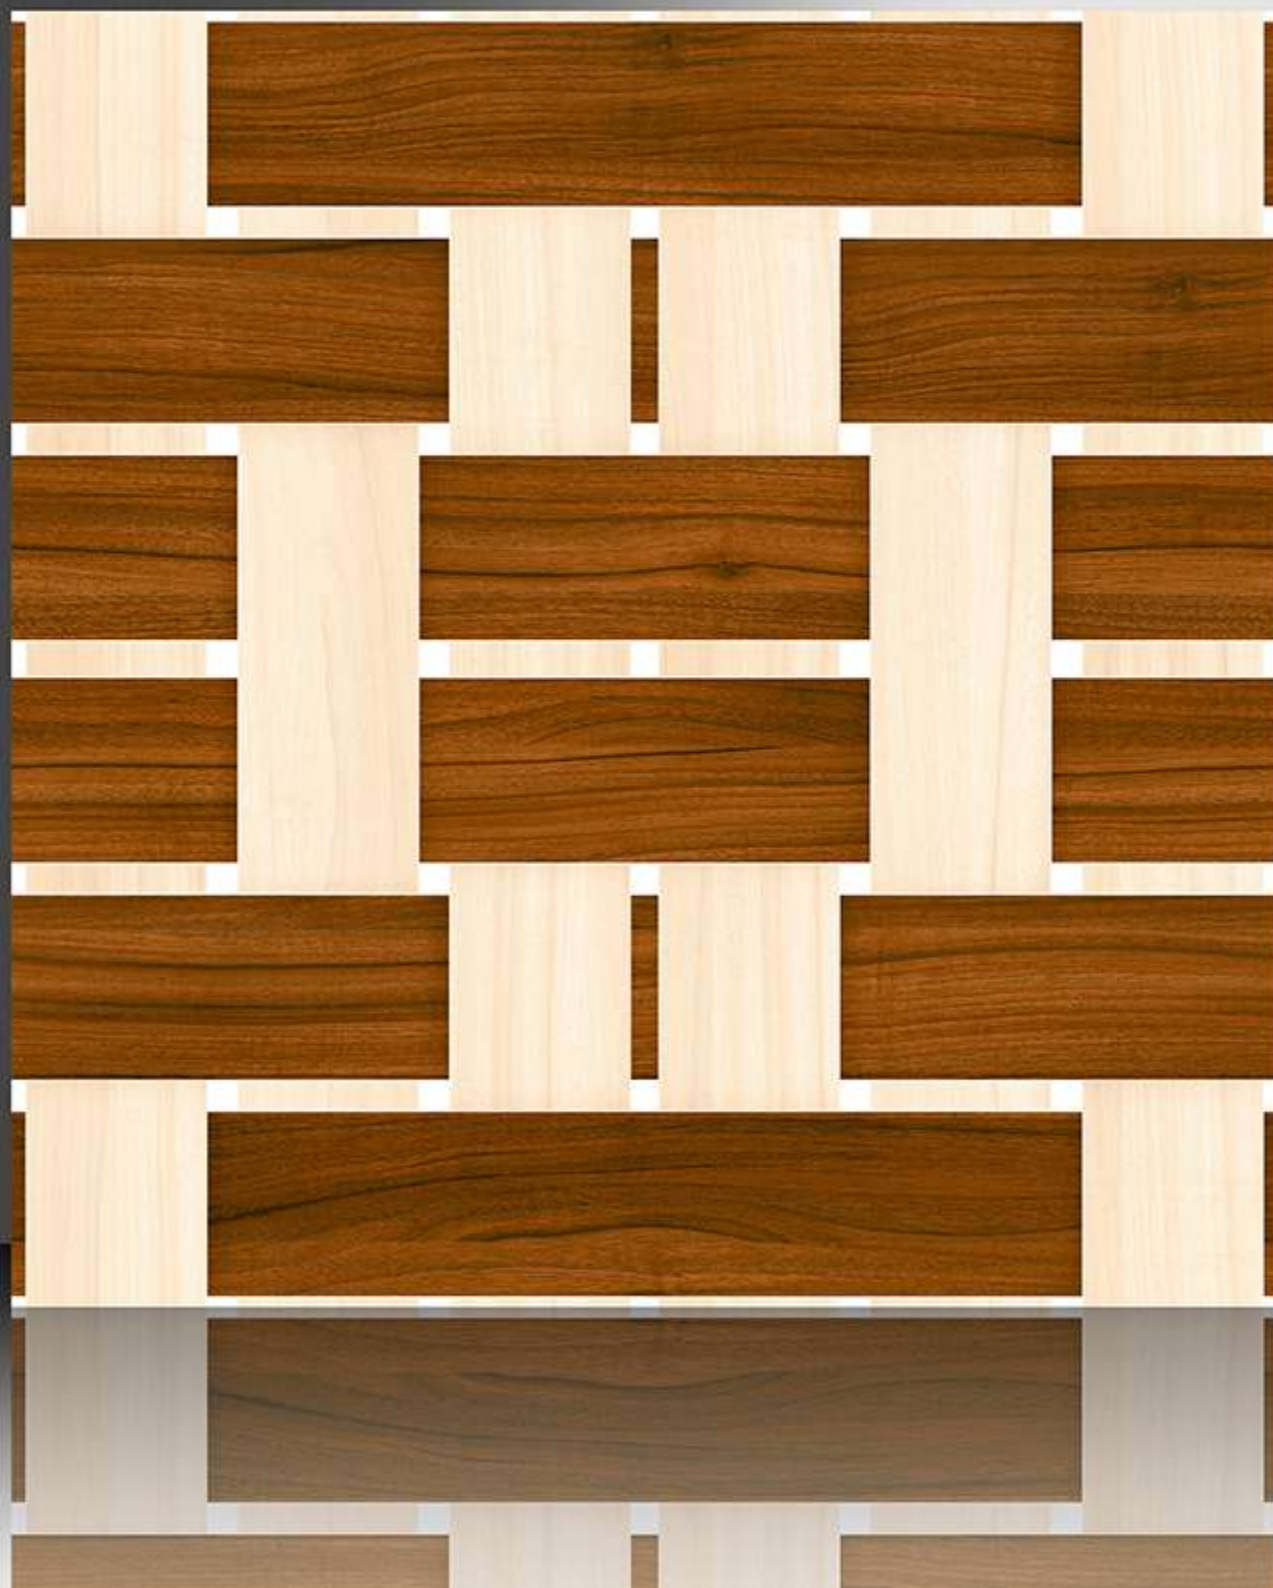

WHITE BODY

PORCELAIN TILES

600X600 mm

1064

GALICHA SERIES

WHITE BODY

PORCELAIN TILES

600X600 mm