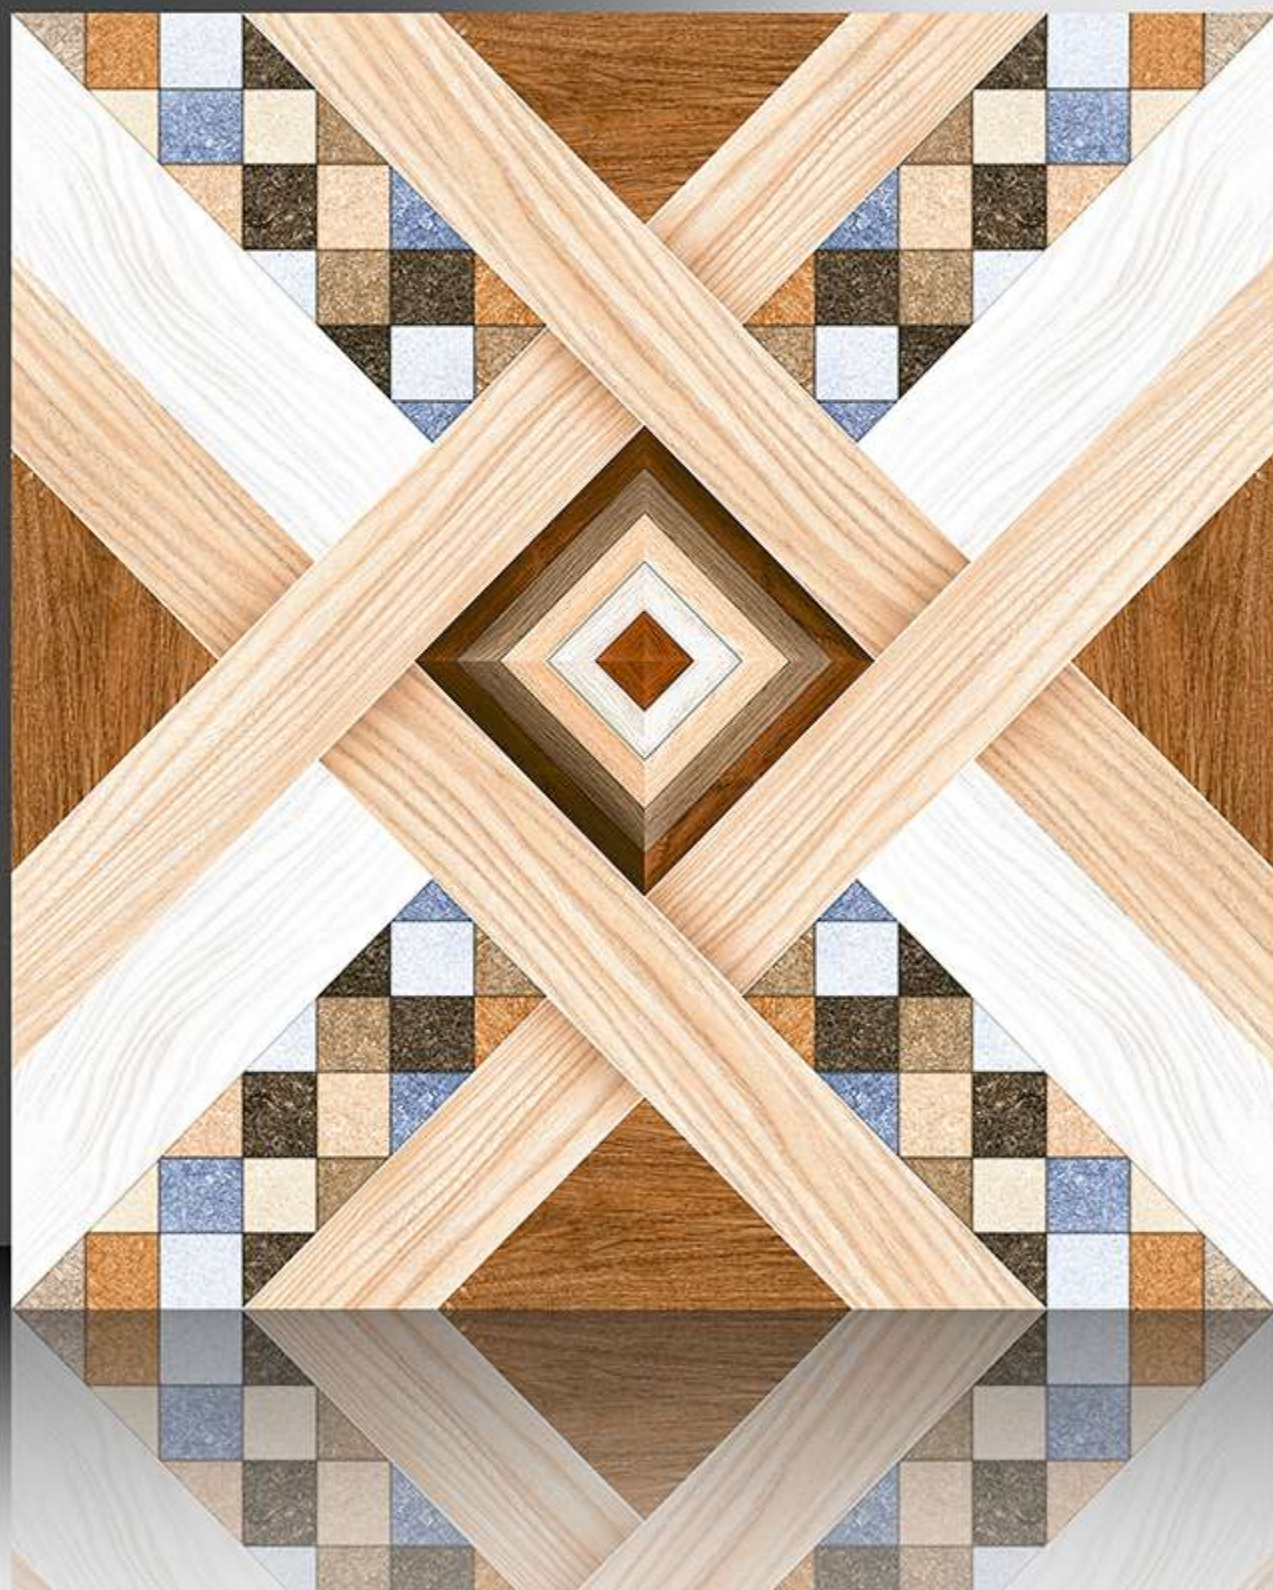

WHITE BODY

PORCELAIN TILES

600X600 mm