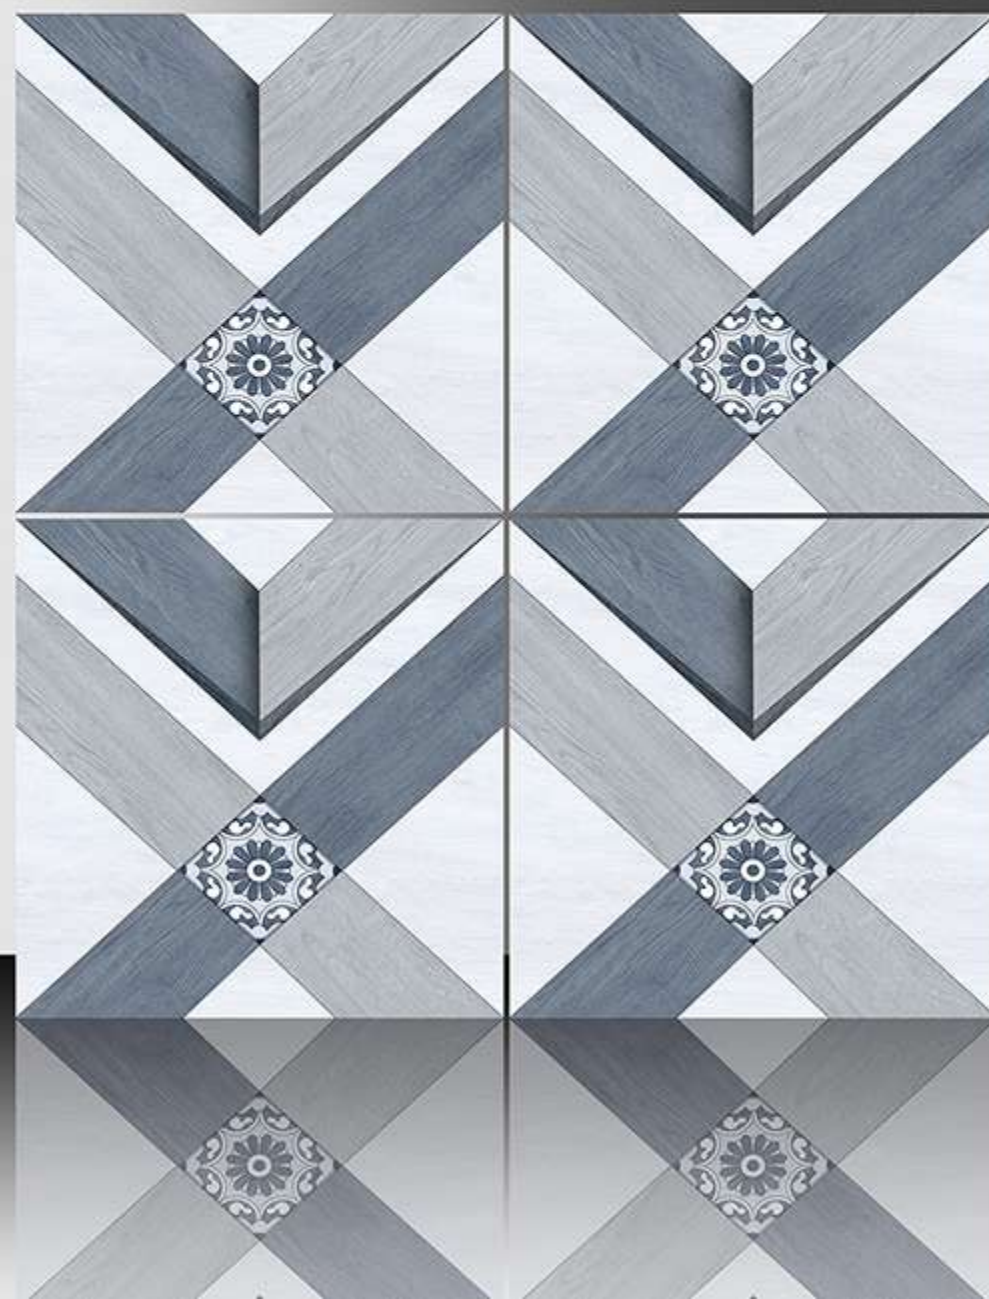

PORCELAIN TILES
600X600 mm

1098

GALICHA SERIES

WHITE BODY

PORCELAIN TILES

600X600 mm

1099

GALICHA SERIES