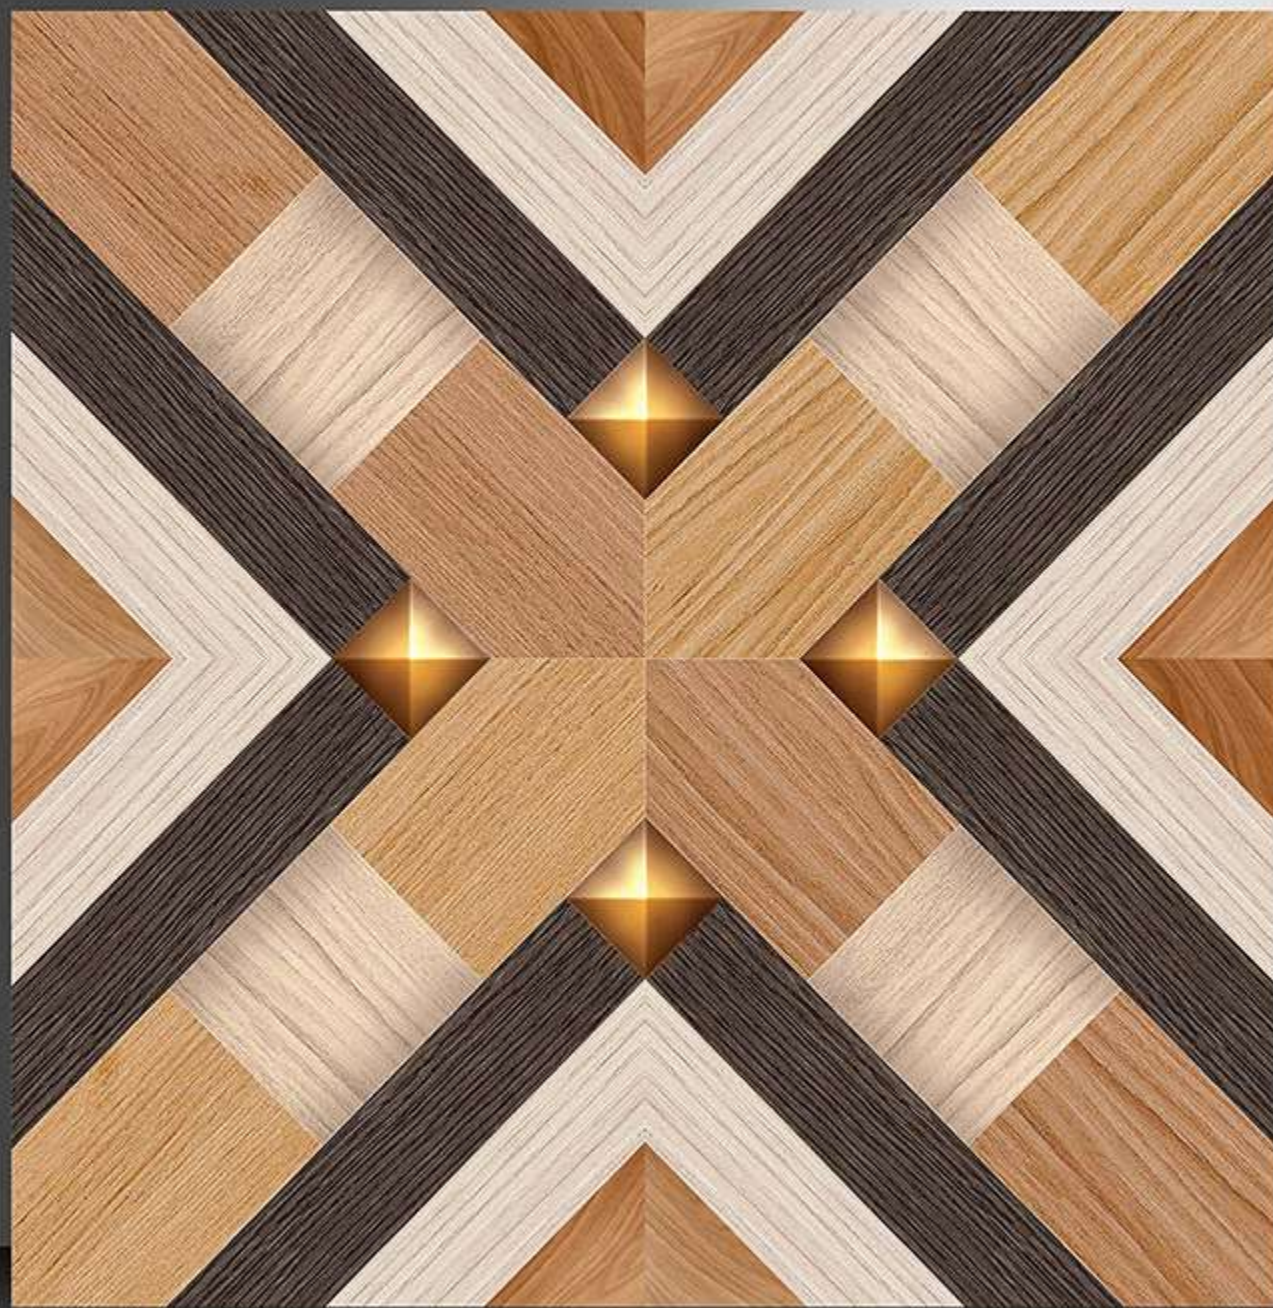

WHITE BODY

PORCELAIN TILES

600X600 mm