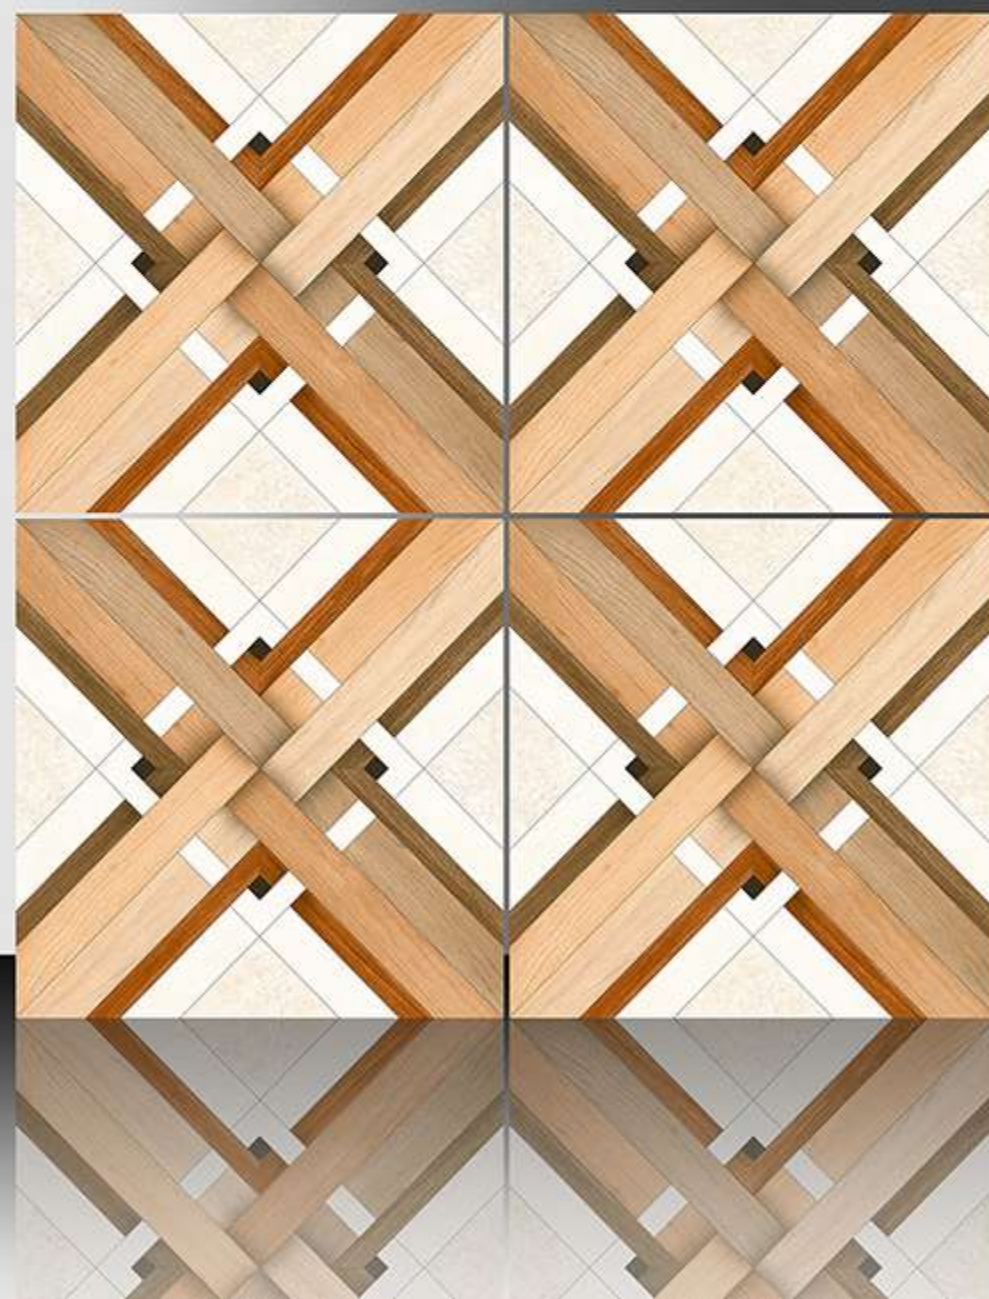

1060

GALICHA SERIES