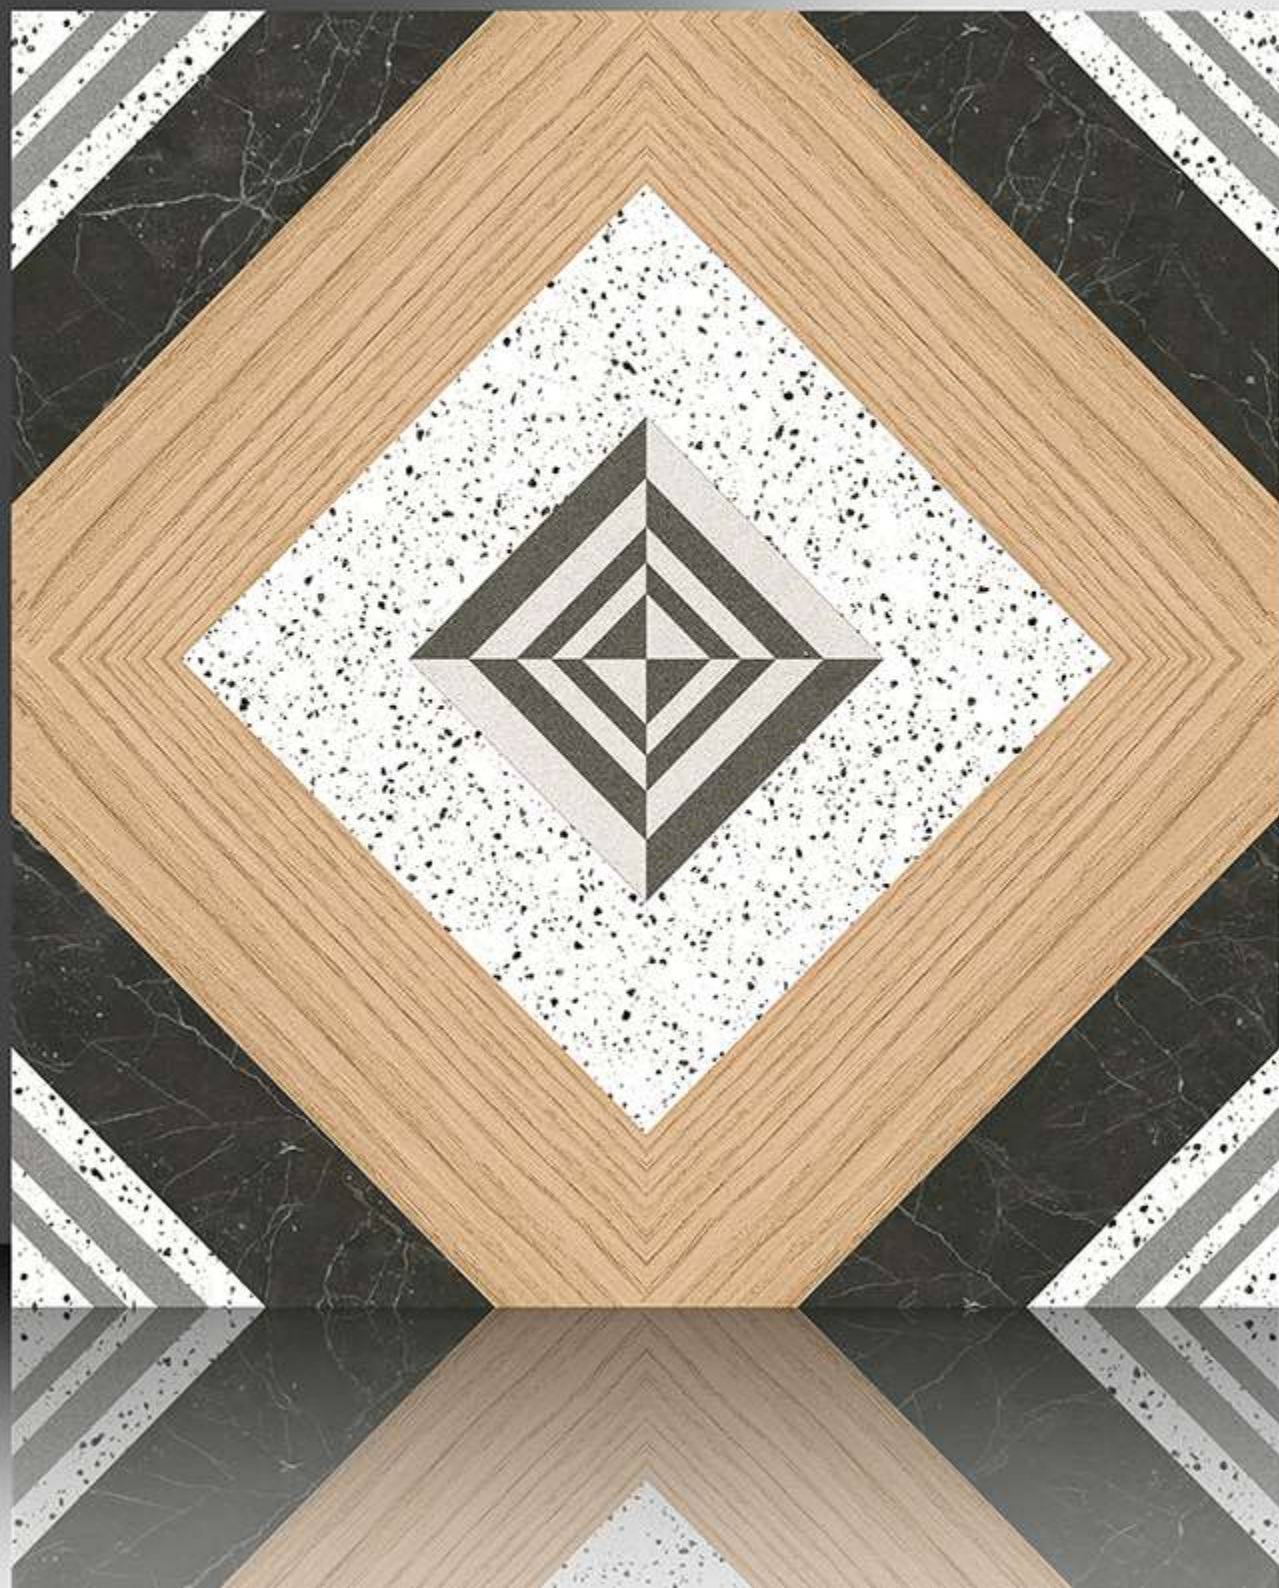

WHITE BODY

PORCELAIN TILES

600X600 mm