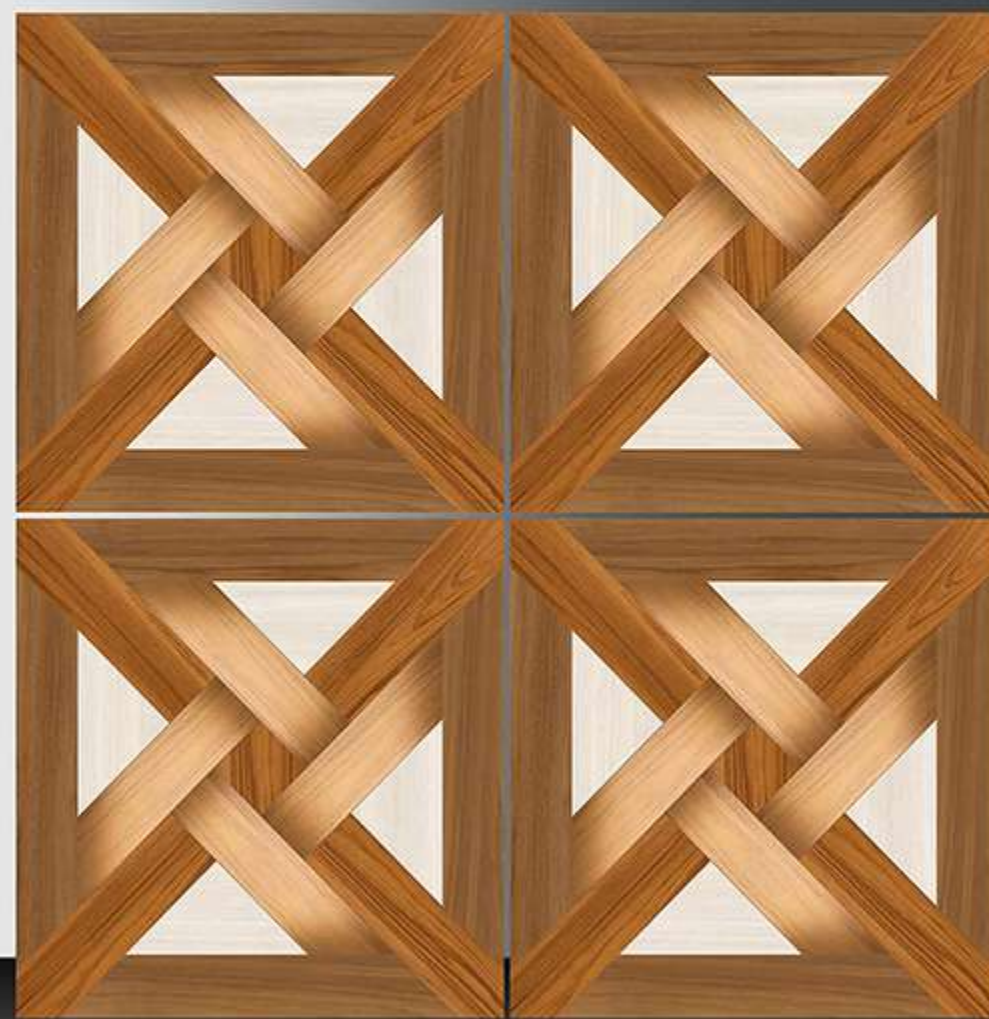

PORCELAIN TILES

600X600 mm

1088

GALICHA SERIES

WHITE BODY

PORCELAIN TILES
600X600 mm

1089

GALICHA SERIES