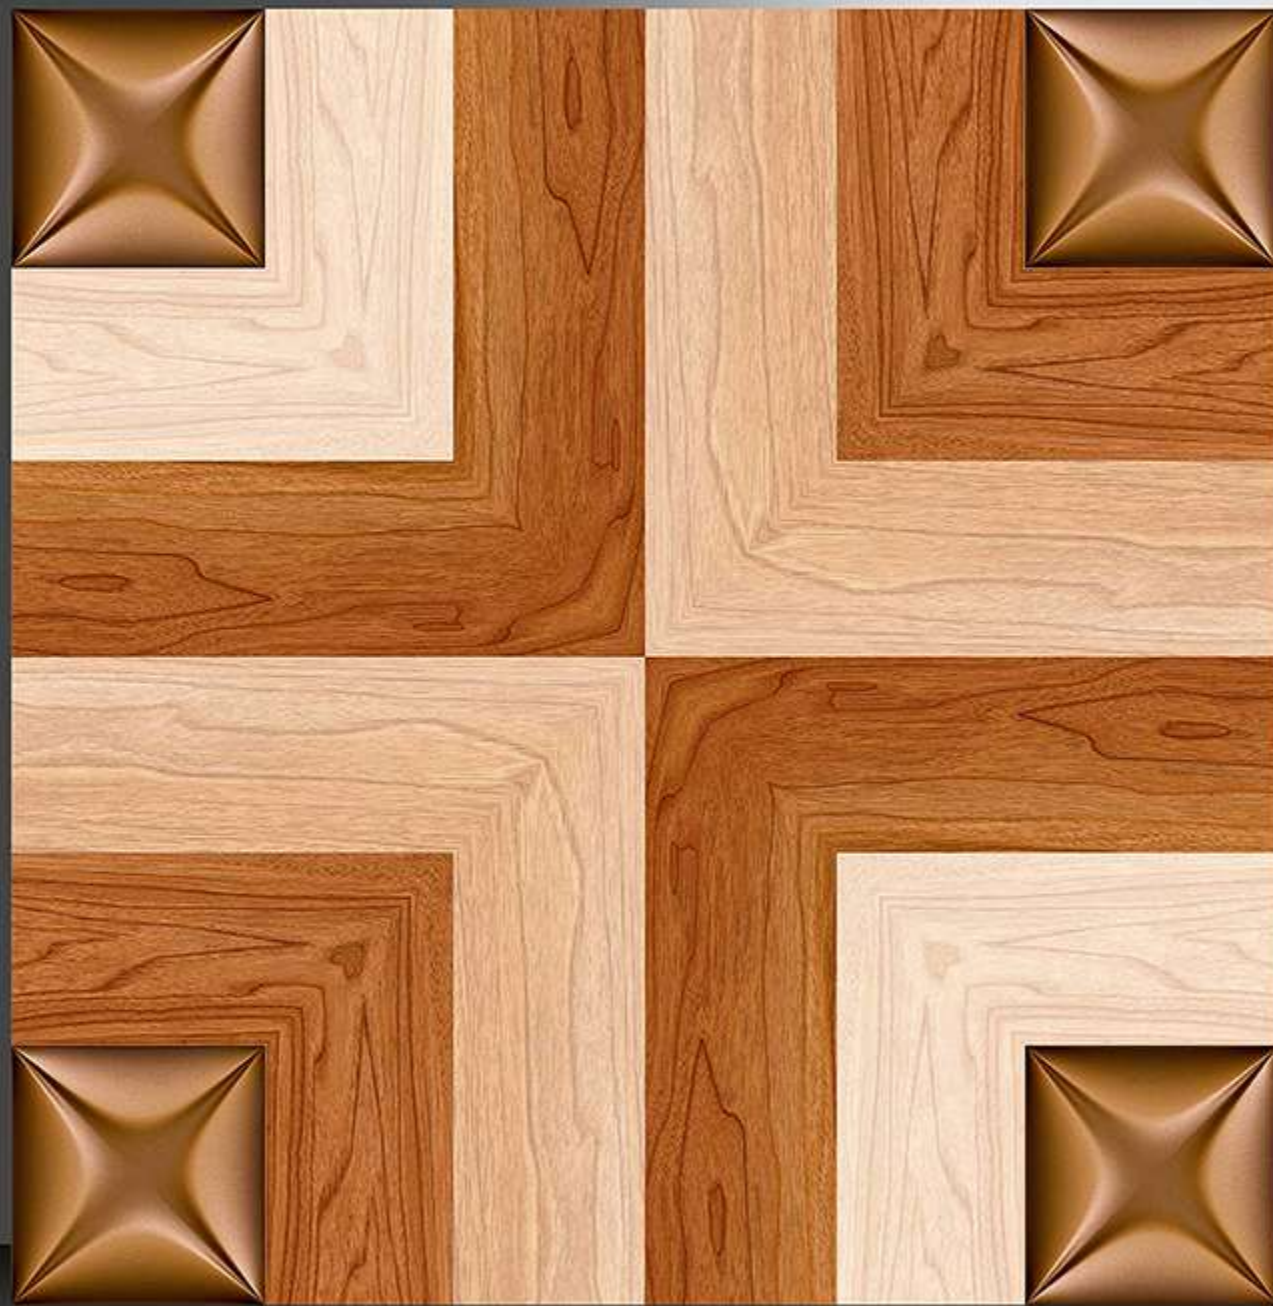

1070

GALICHA SERIES

WHITE BODY

PORCELAIN TILES

600X600 mm

1071

GALICHA SERIES

WHITE BODY