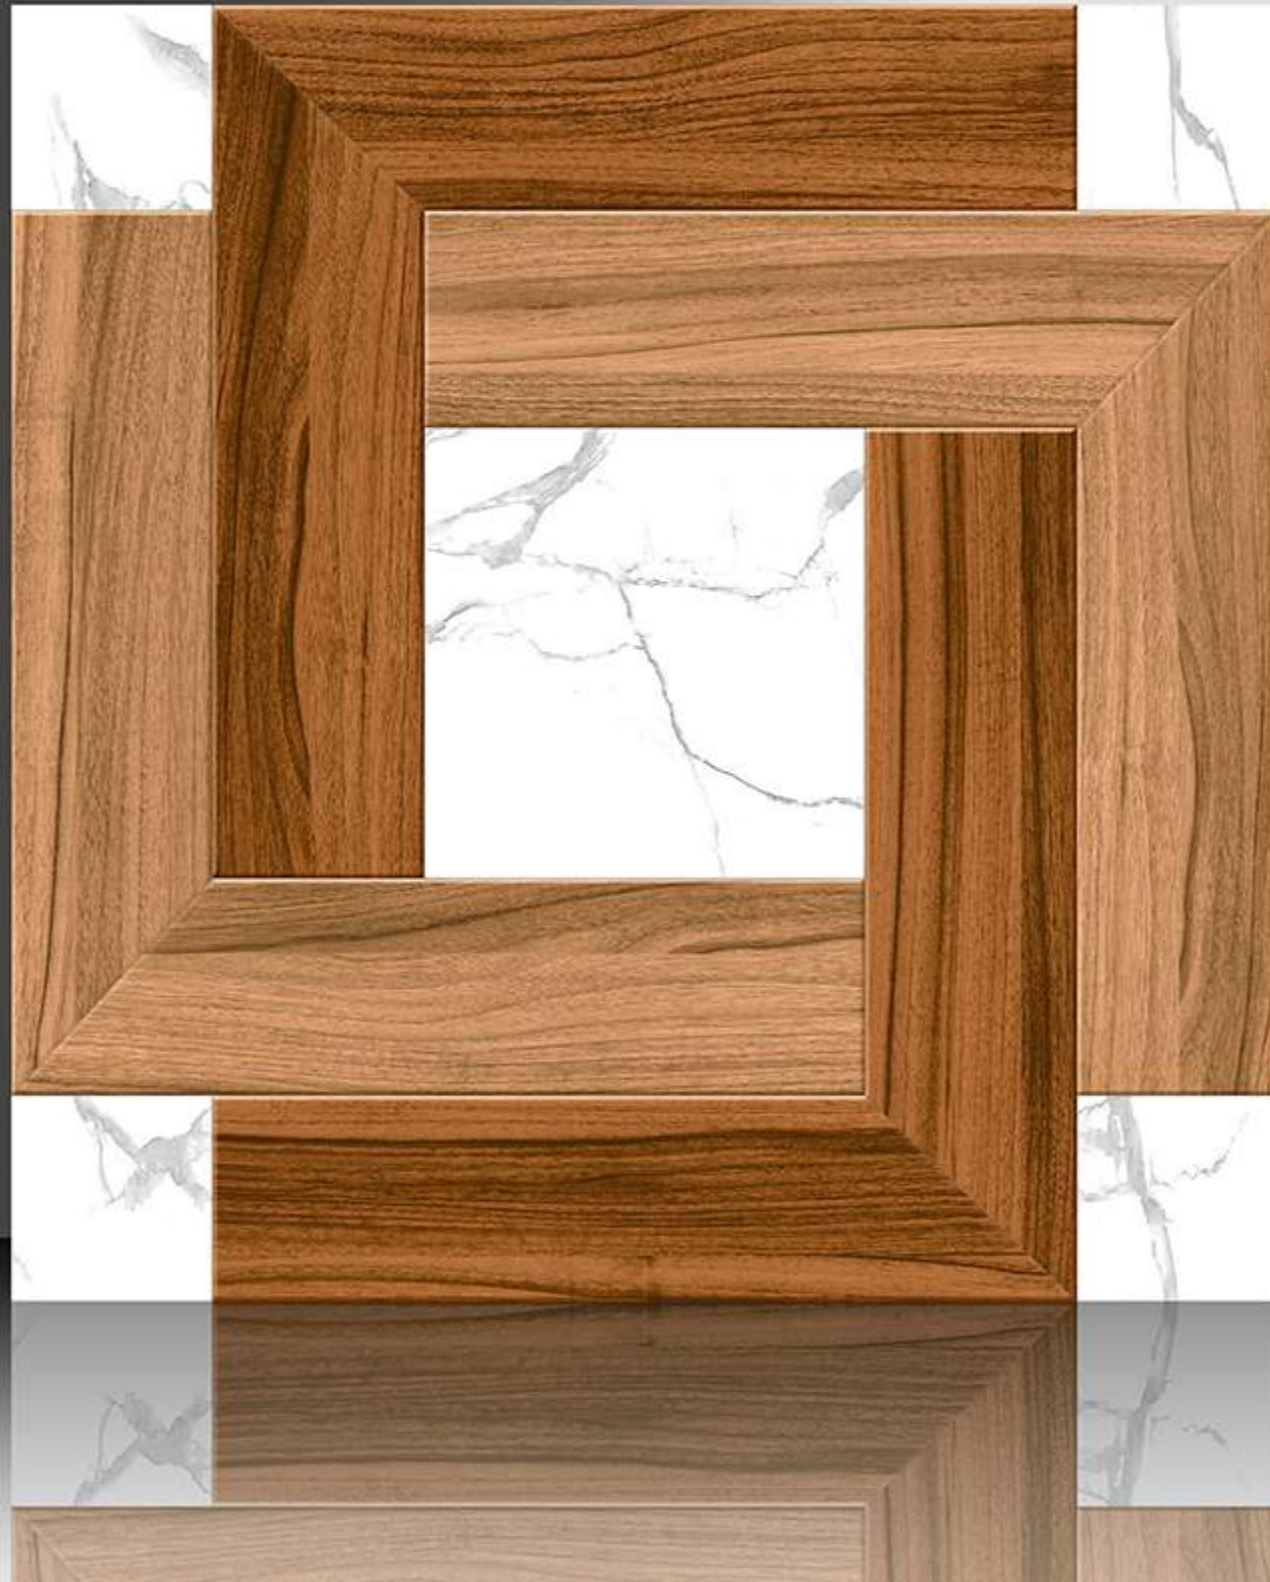

600X600 mm

1067

GALICHA SERIES

WHITE BODY

PORCELAIN TILES

600X600 mm

1068

GALICHA SERIES