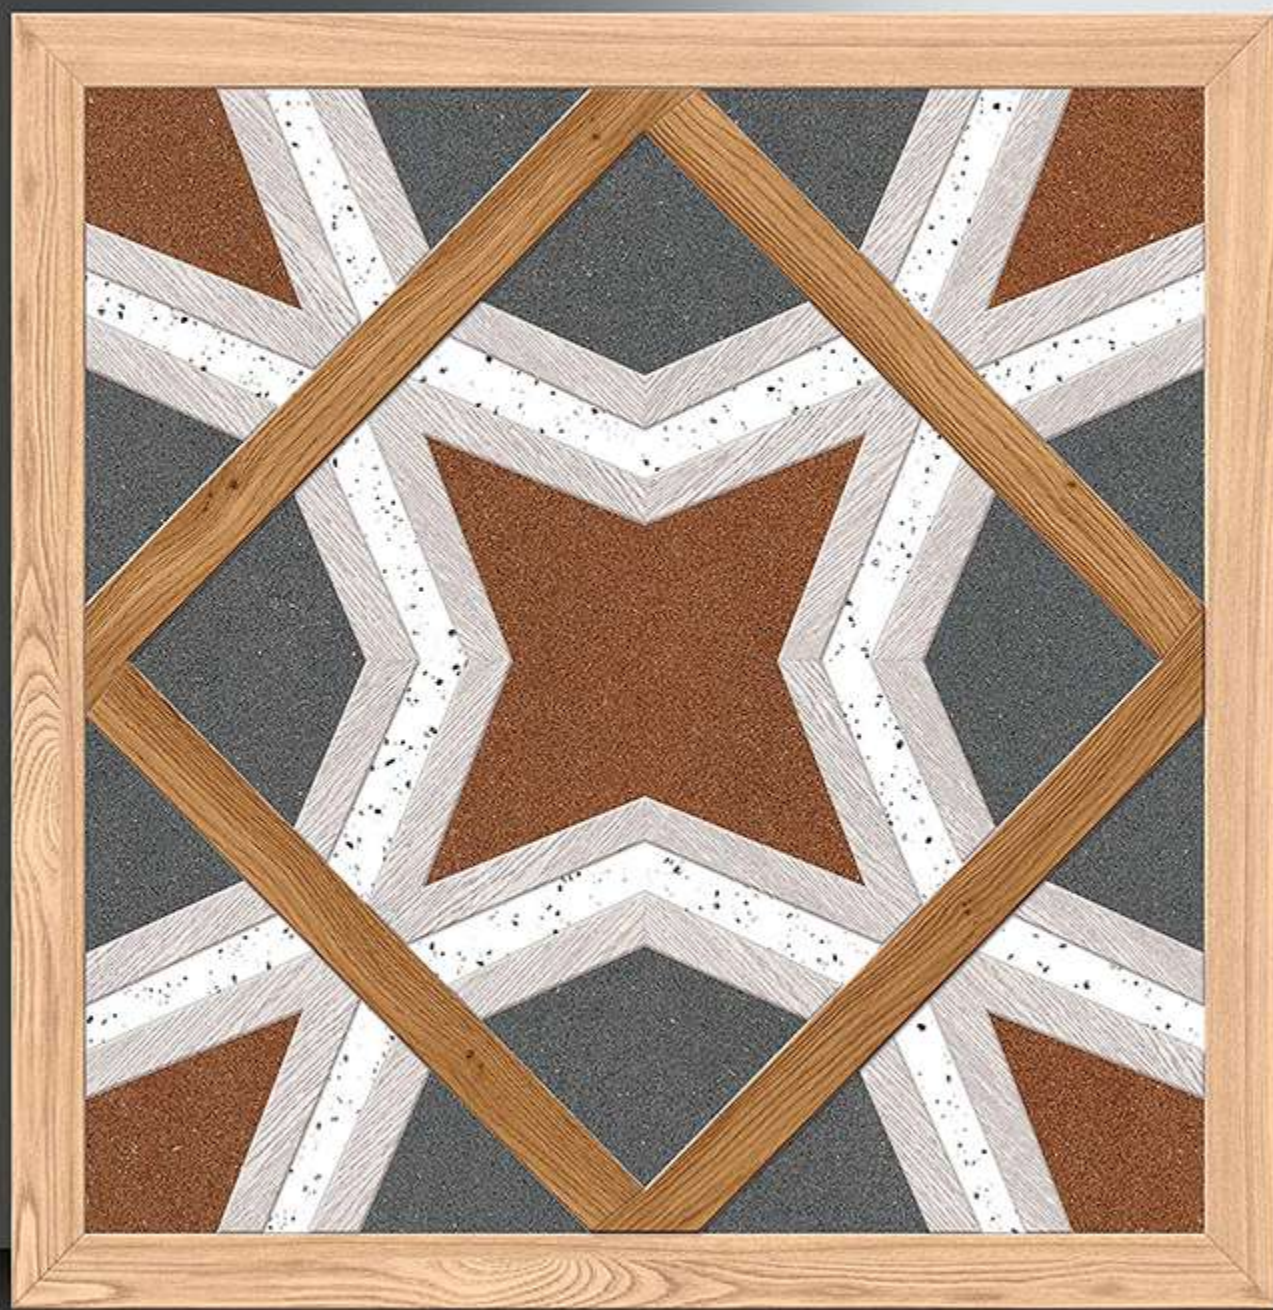

WHITE BODY

PORCELAIN TILES

600X600 mm