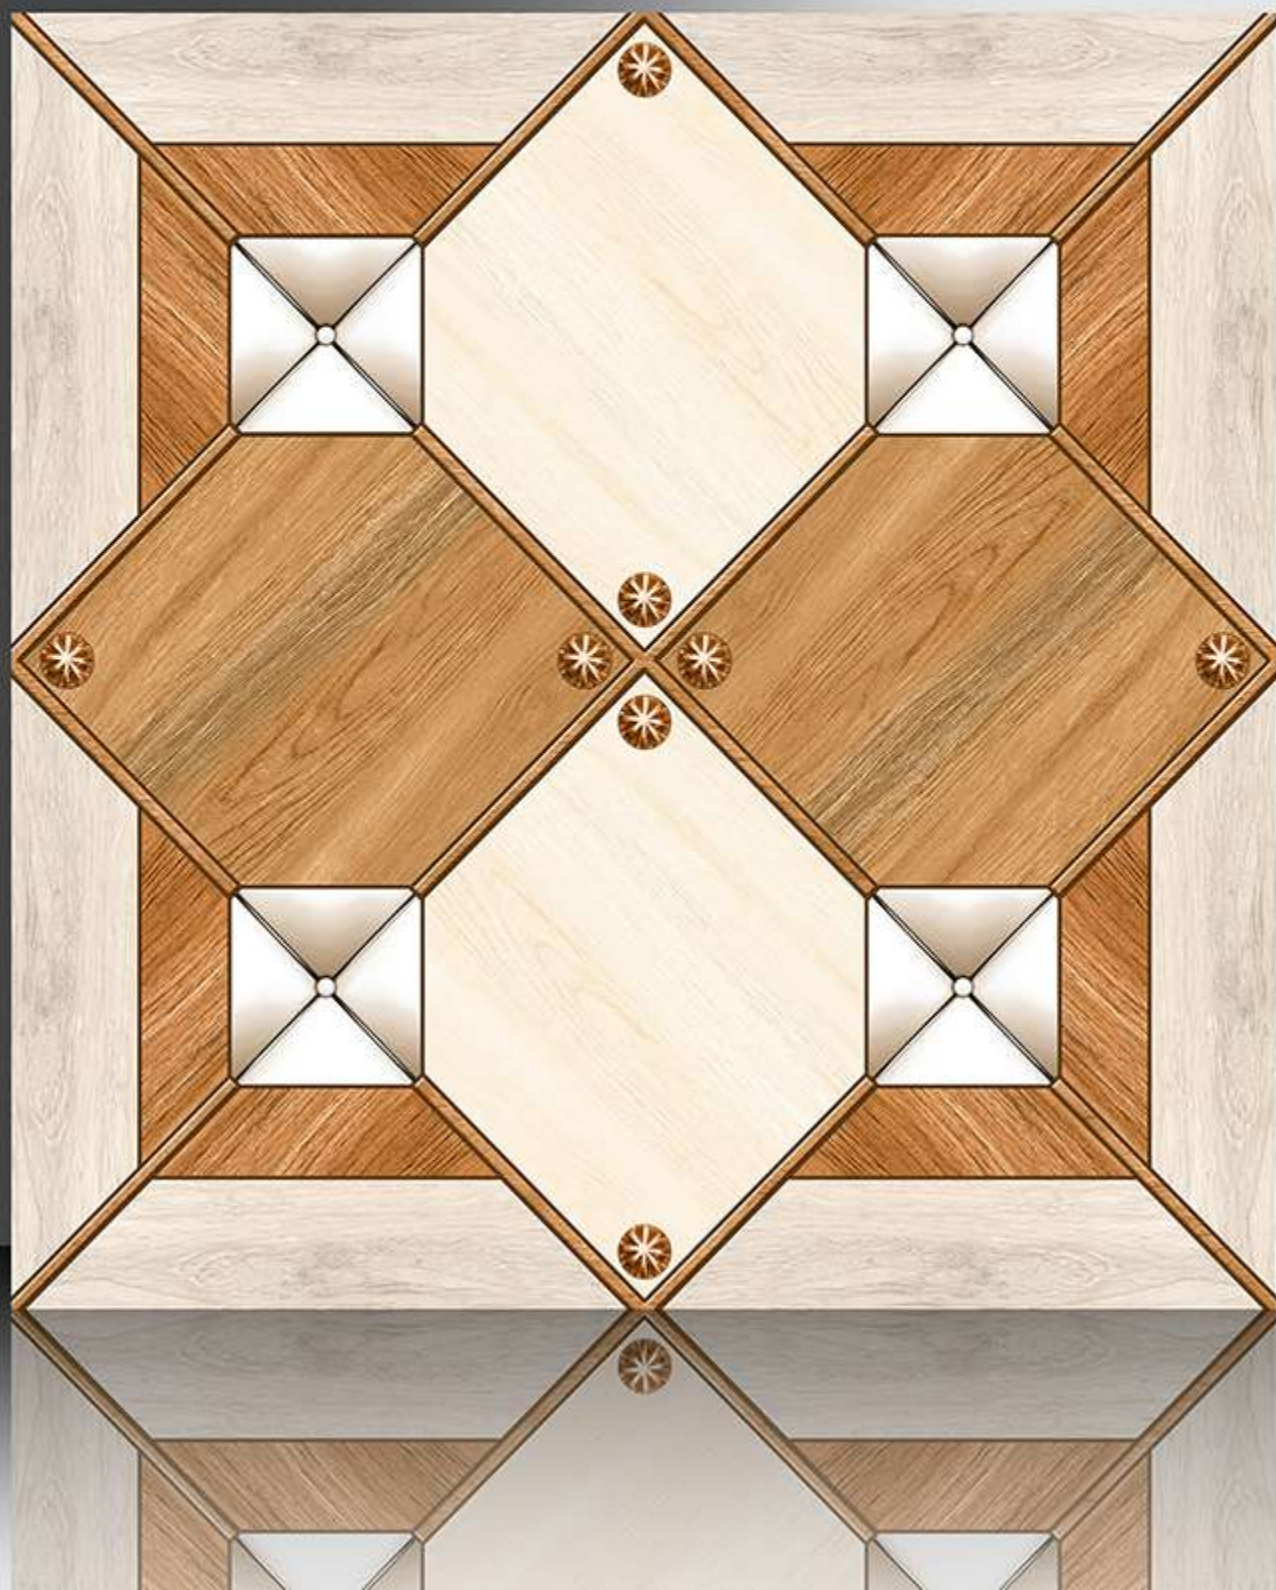

WHITE BODY

PORCELAIN TILES

600X600 mm