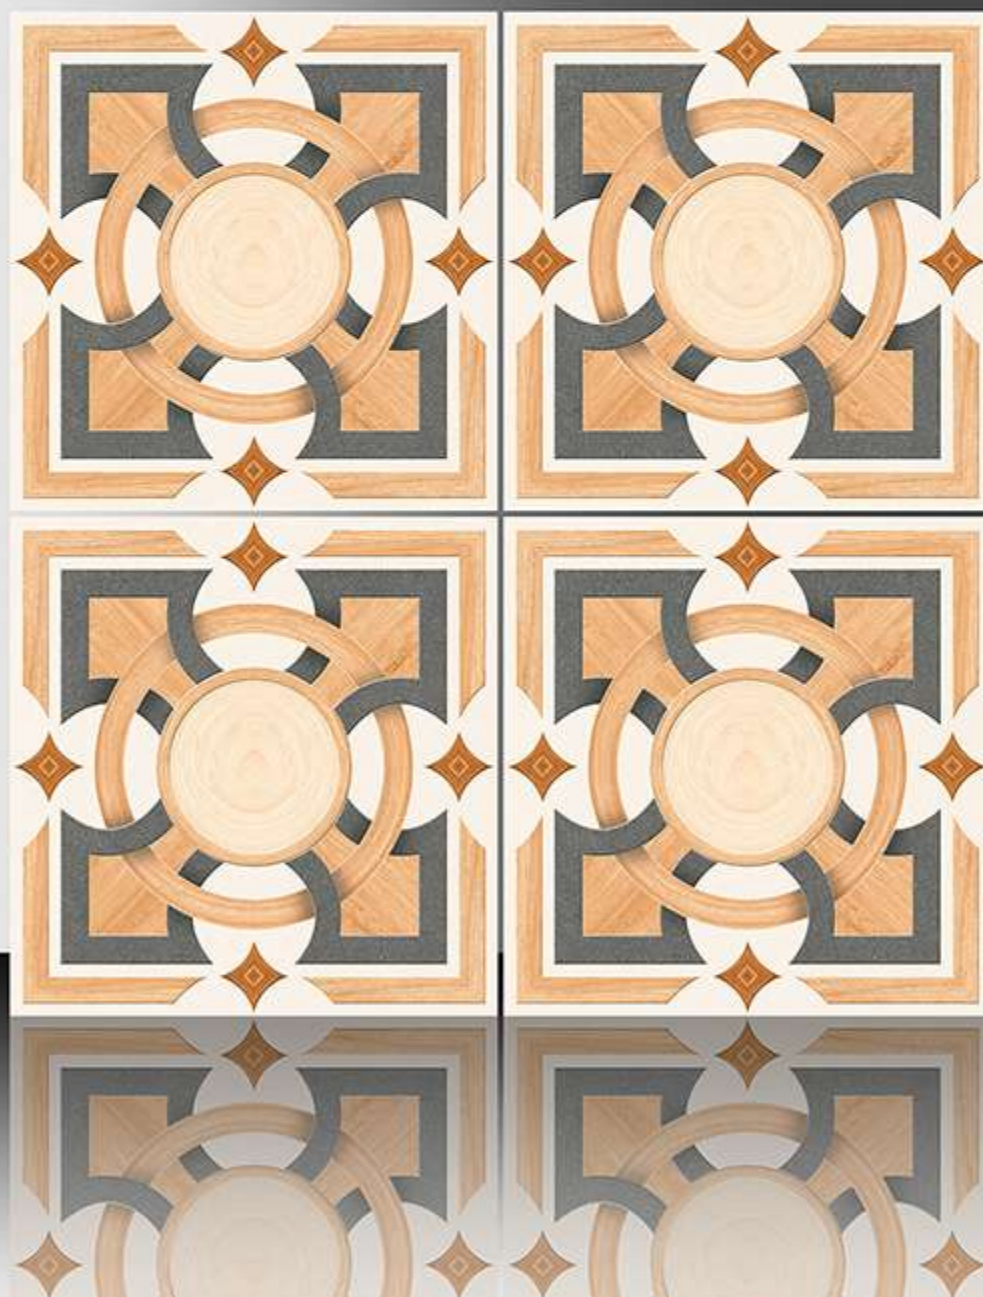

1067

GALICHA SERIES