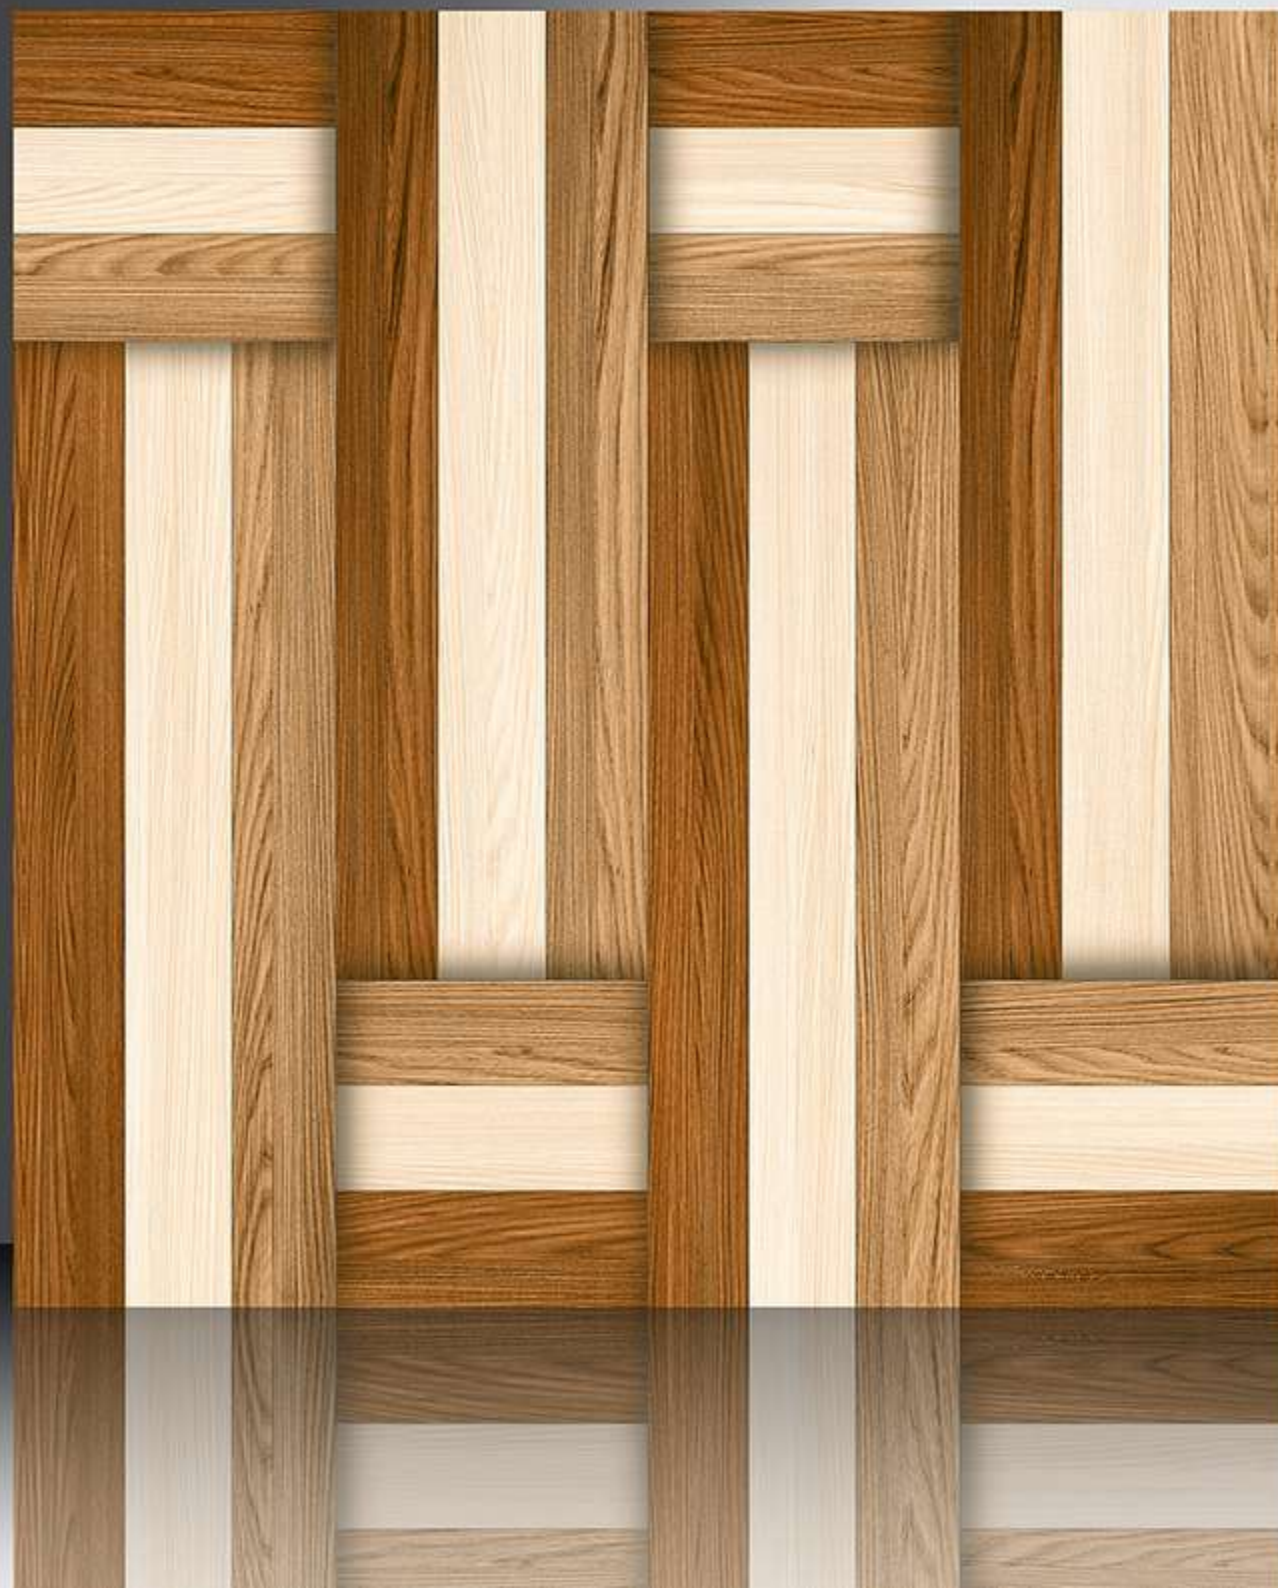

WHITE BODY

PORCELAIN TILES

600X600 mm