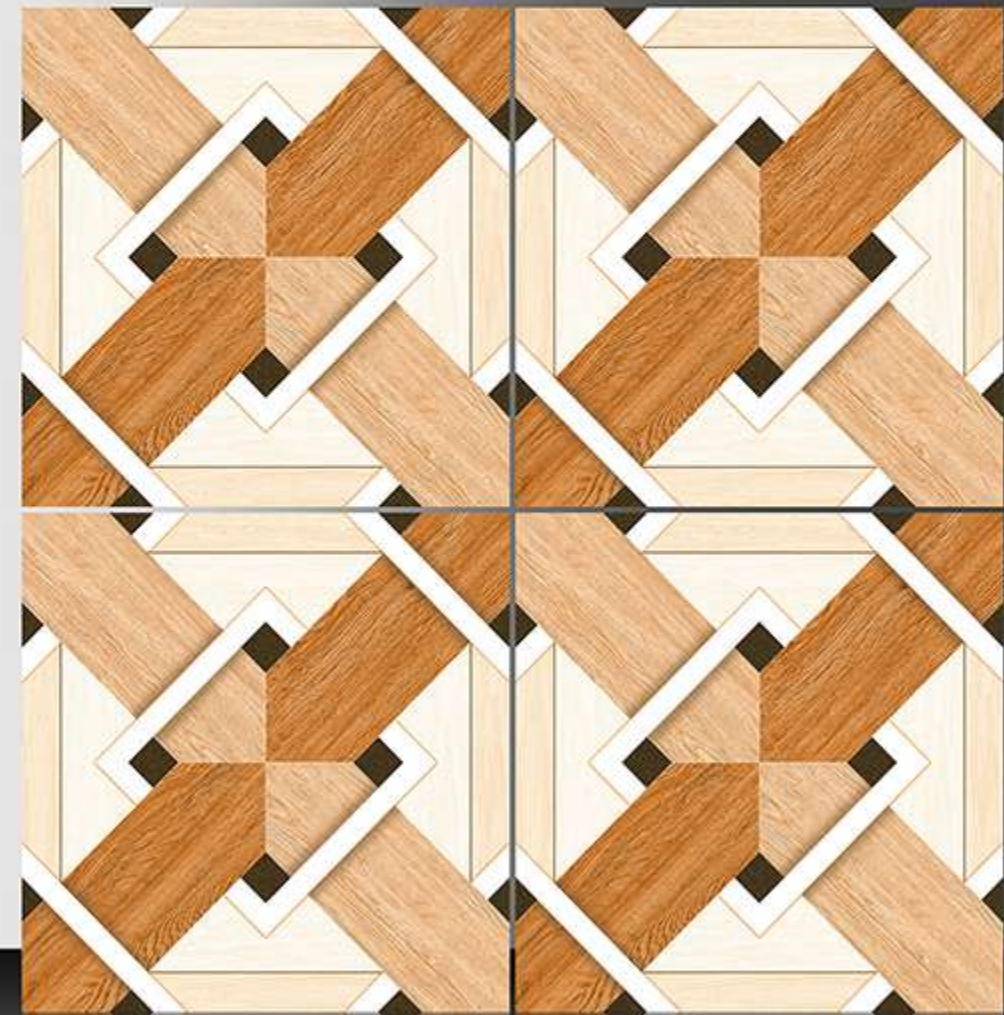

1096

GALICHA SERIES

WHITE BODY

PORCELAIN TILES

600X600 mm

1097

GALICHA SERIES

WHITE BODY