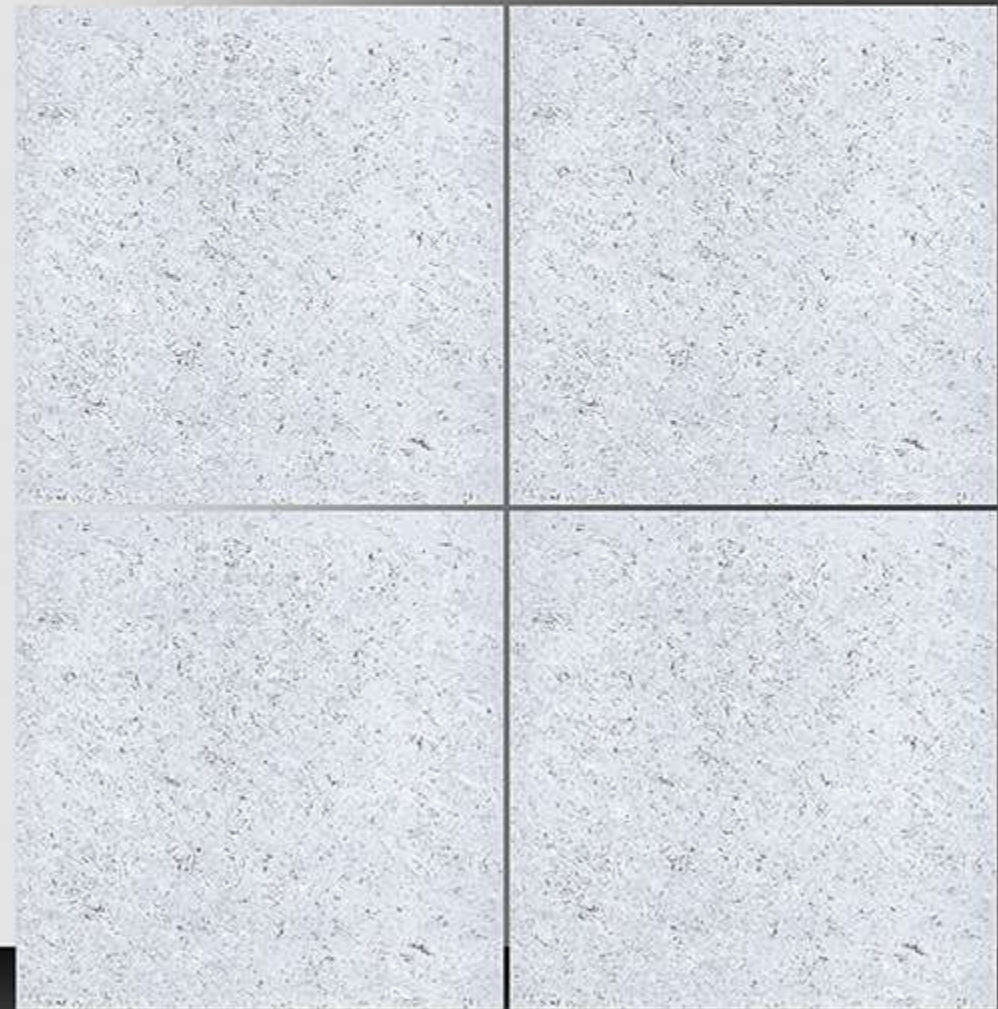

WHITE BODY

PORCELAIN TILES

600X600 mm

11001

GLOSSY SERIES

WHITE BODY

PORCELAIN TILES

600X600 mm