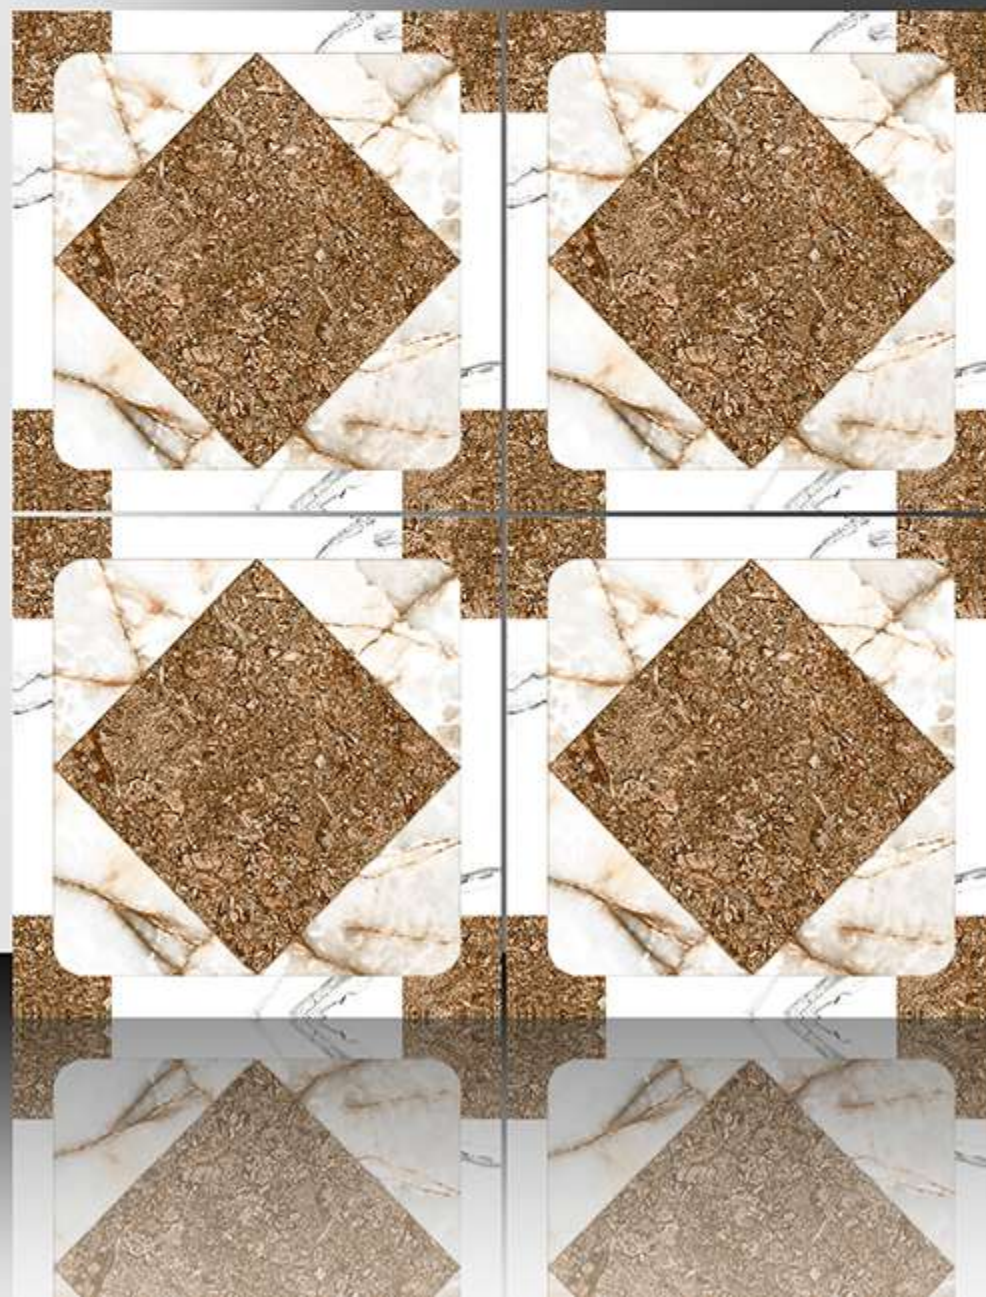

11049

GLOSSY SERIES