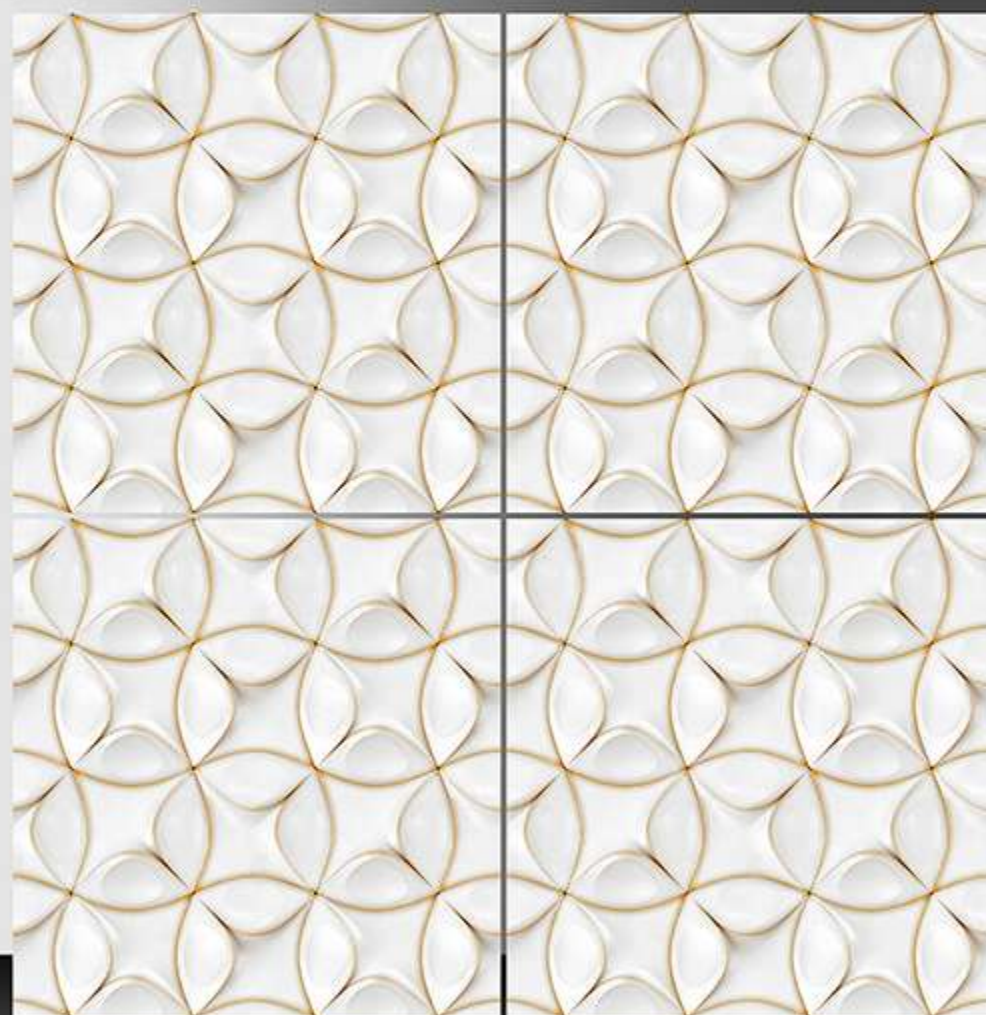

600X600 mm

11015

GLOSSY SERIES

WHITE BODY

PORCELAIN TILES

600X600 mm

11016

GLOSSY SERIES