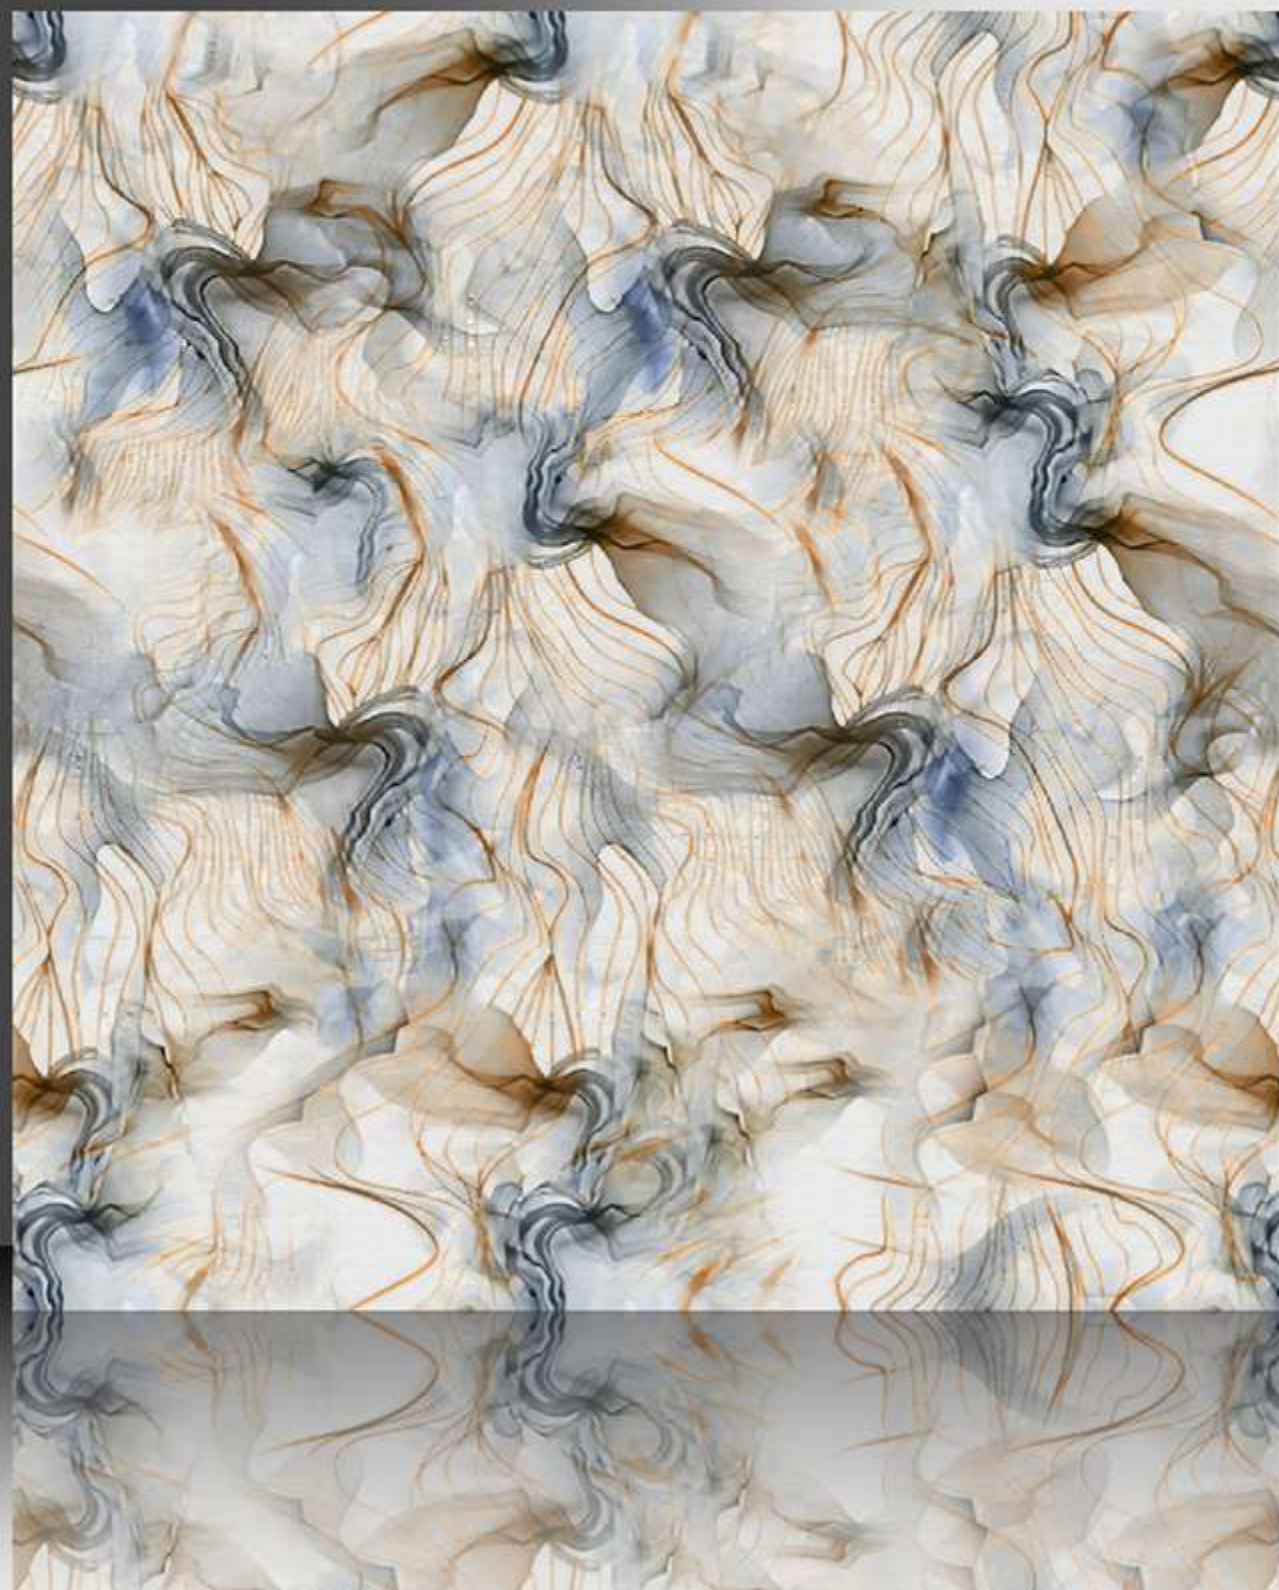

600X600 mm

11046

GLOSSY SERIES

WHITE BODY

PORCELAIN TILES

600X600 mm

11047

GLOSSY SERIES