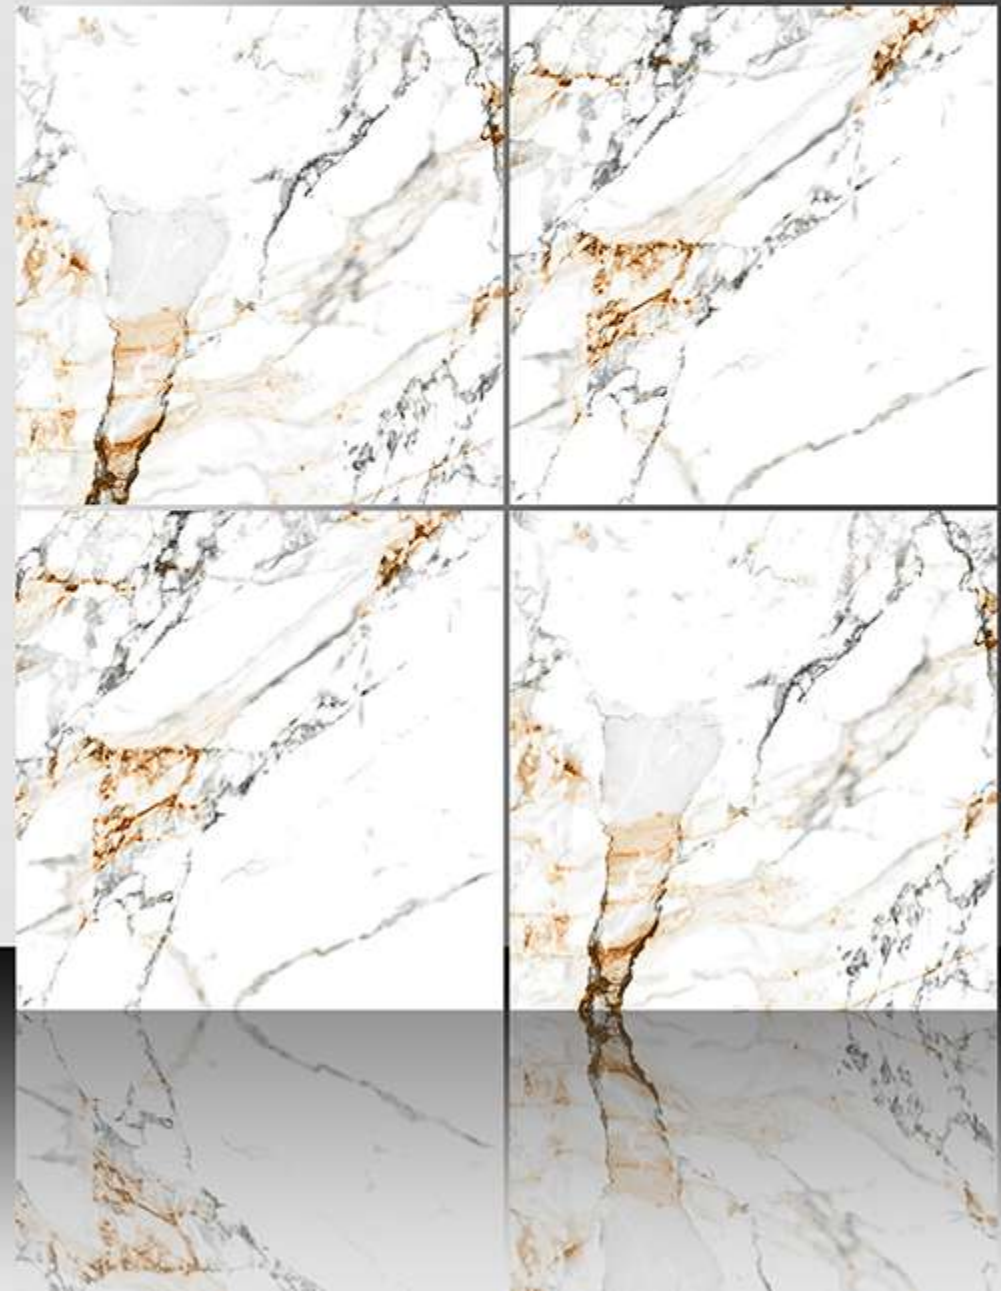

11026

GLOSSY SERIES