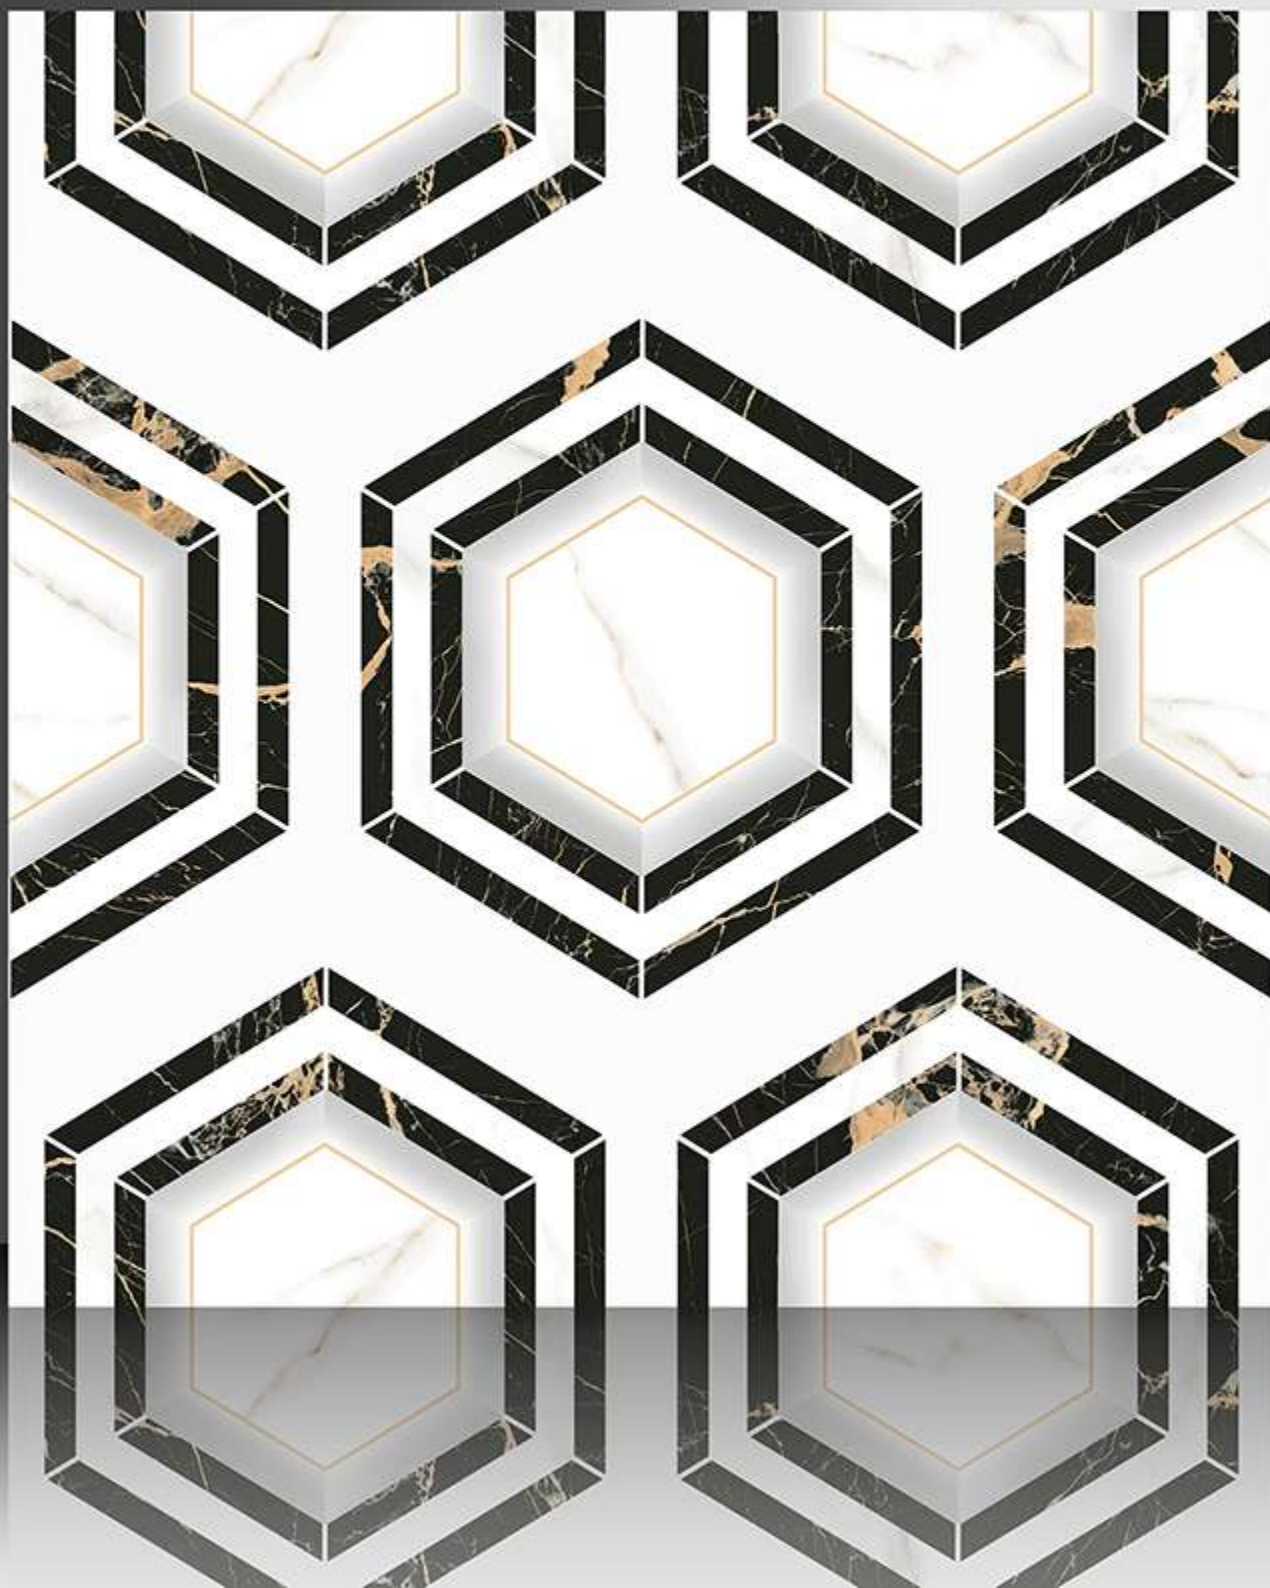

WHITE BODY

PORCELAIN TILES

600X600 mm

11017

GLOSSY SERIES

WHITE BODY

PORCELAIN TILES

600X600 mm