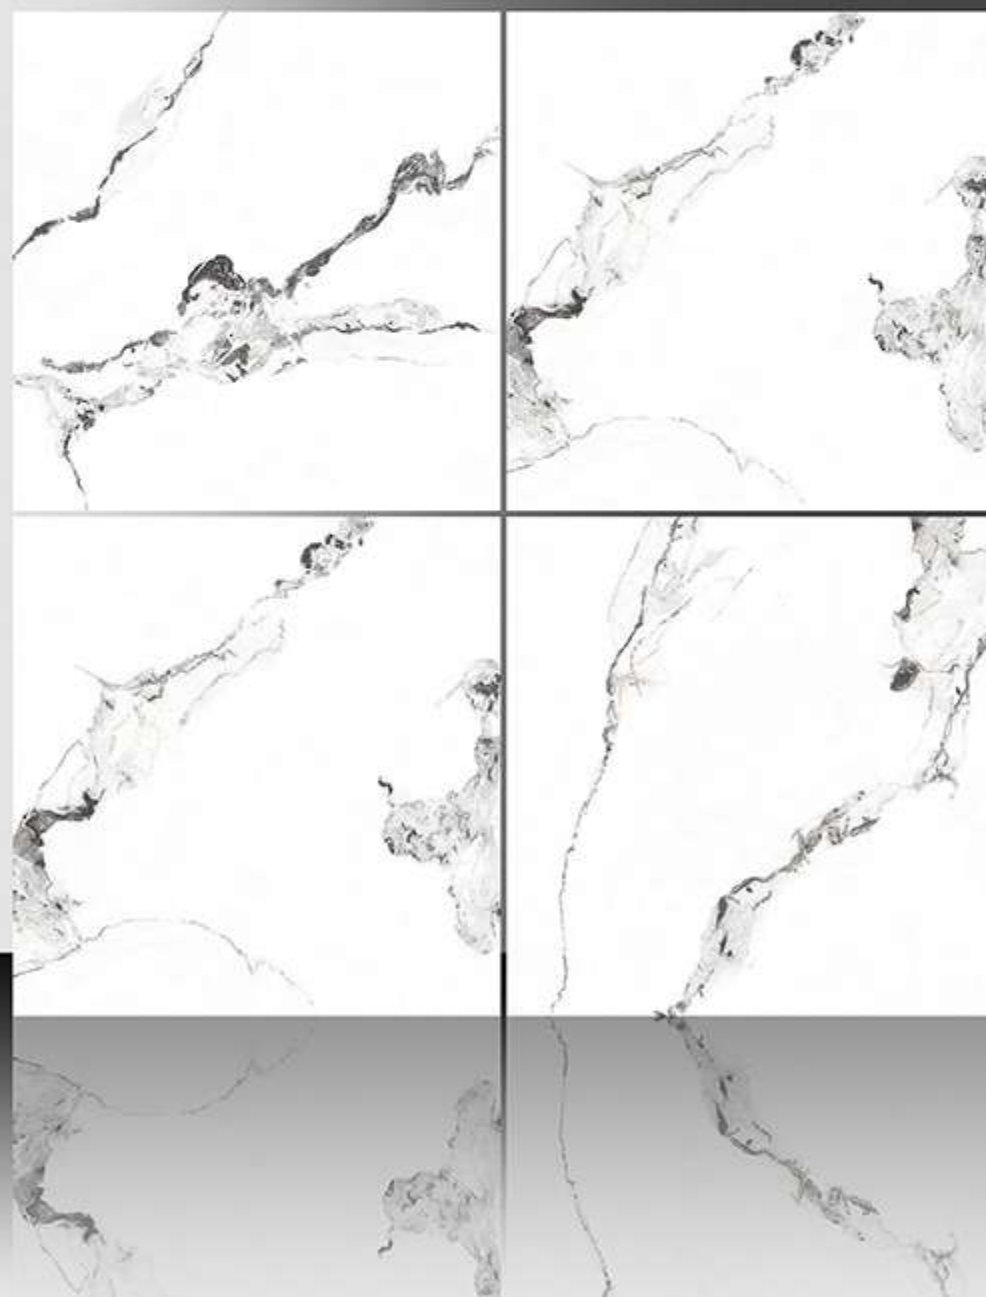

11034

GLOSSY SERIES