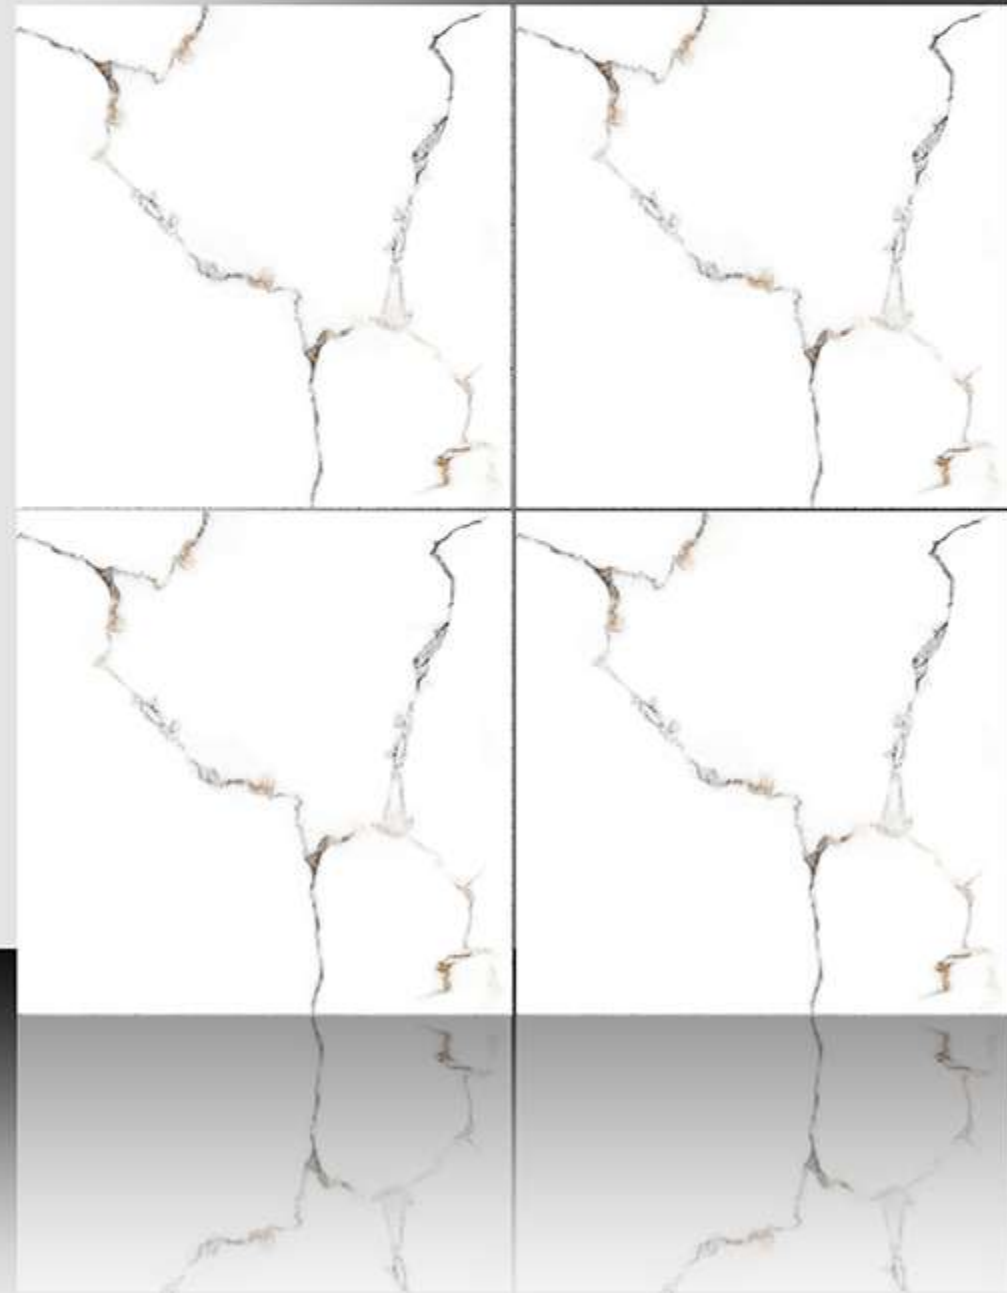

11054

GLOSSY SERIES