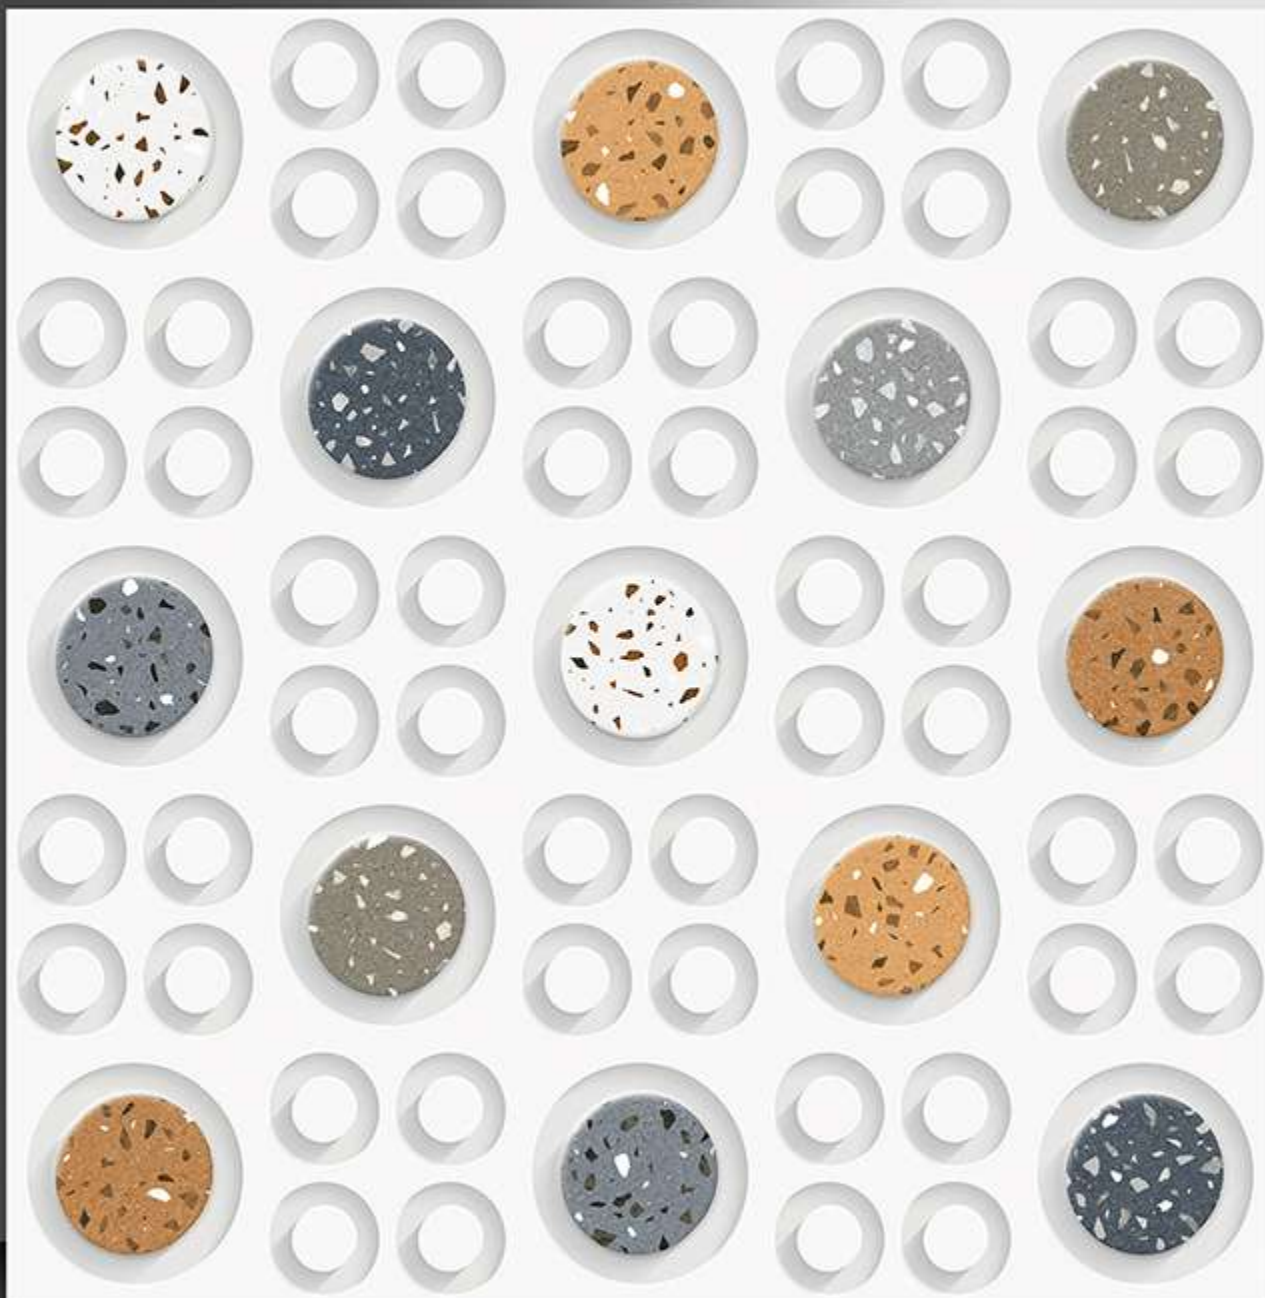

WHITE BODY

PORCELAIN TILES

600X600 mm