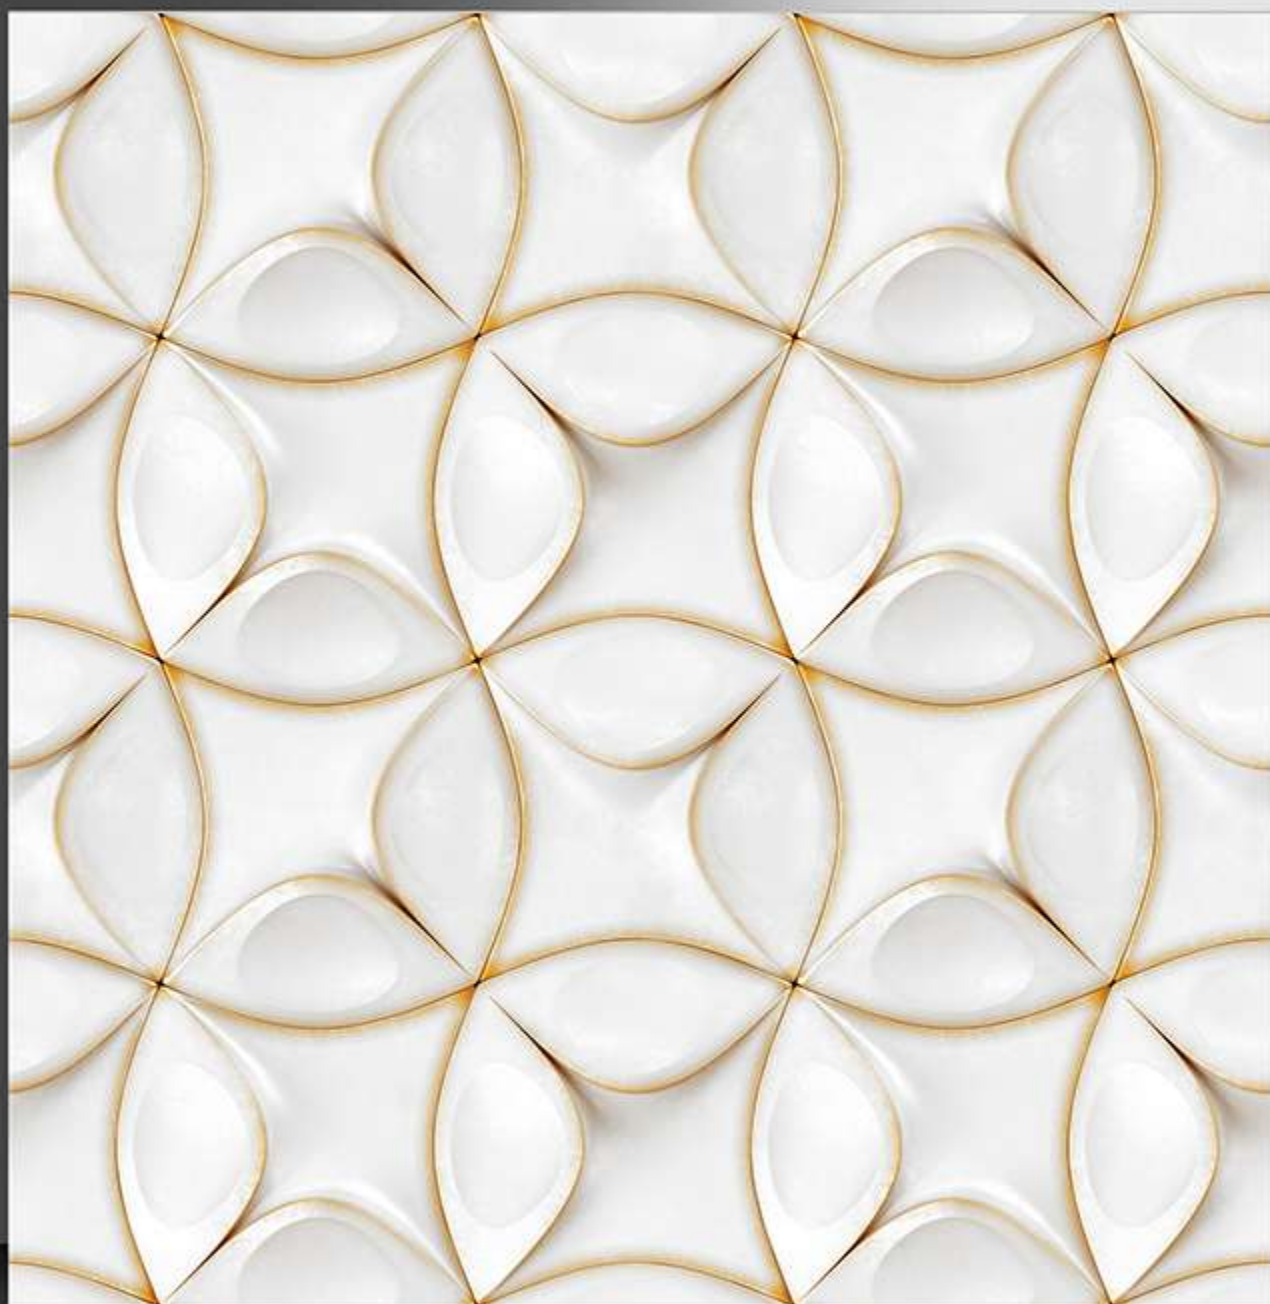

600X600 mm

11015

GLOSSY SERIES

WHITE BODY

PORCELAIN TILES

600X600 mm

11016

GLOSSY SERIES