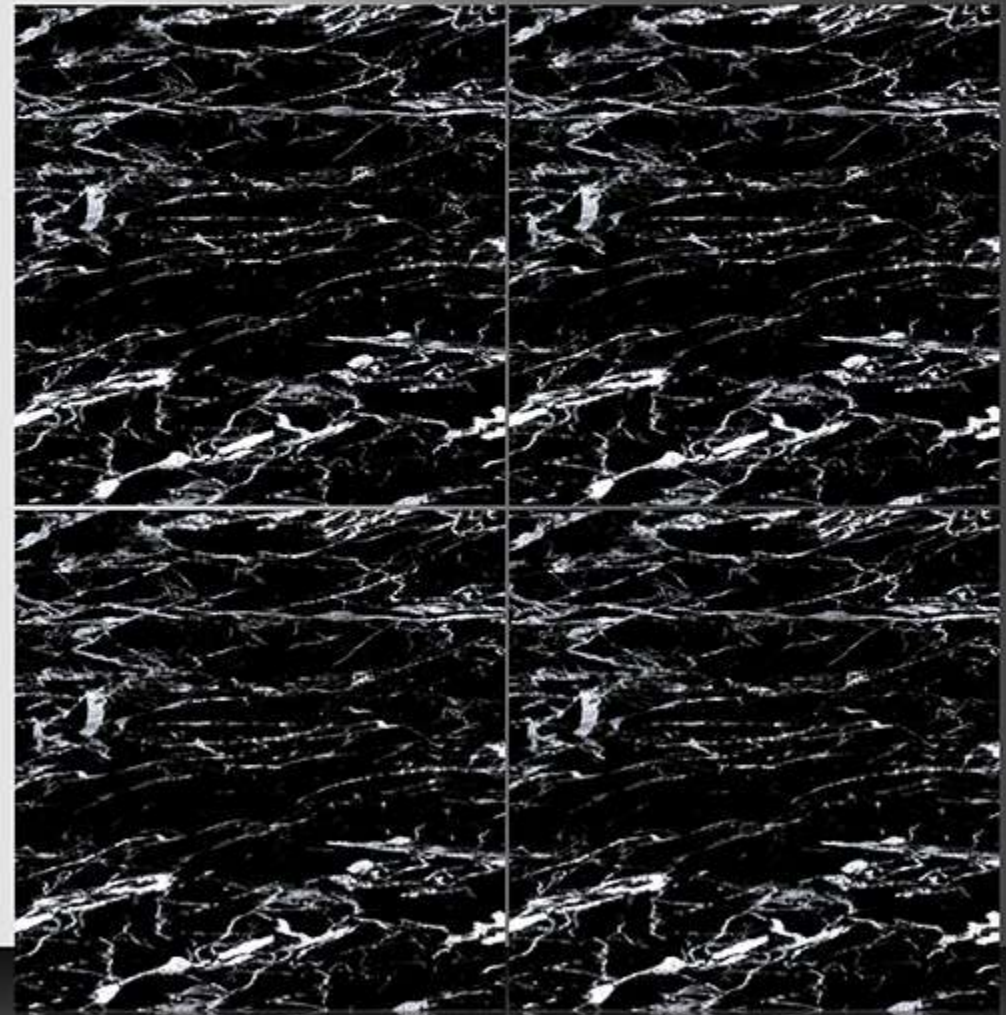

WHITE BODY

PORCELAIN TILES

600X600 mm

11048

GLOSSY SERIES

WHITE BODY

PORCELAIN TILES

600X600 mm