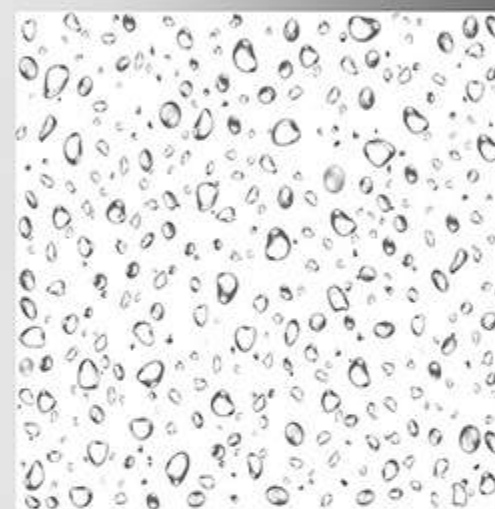

GLOSSY SERIES

WHITE BODY

PORCELAIN TILES

600X600 mm

11014

GLOSSY SERIES

WHITE BODY

PORCELAIN TILES