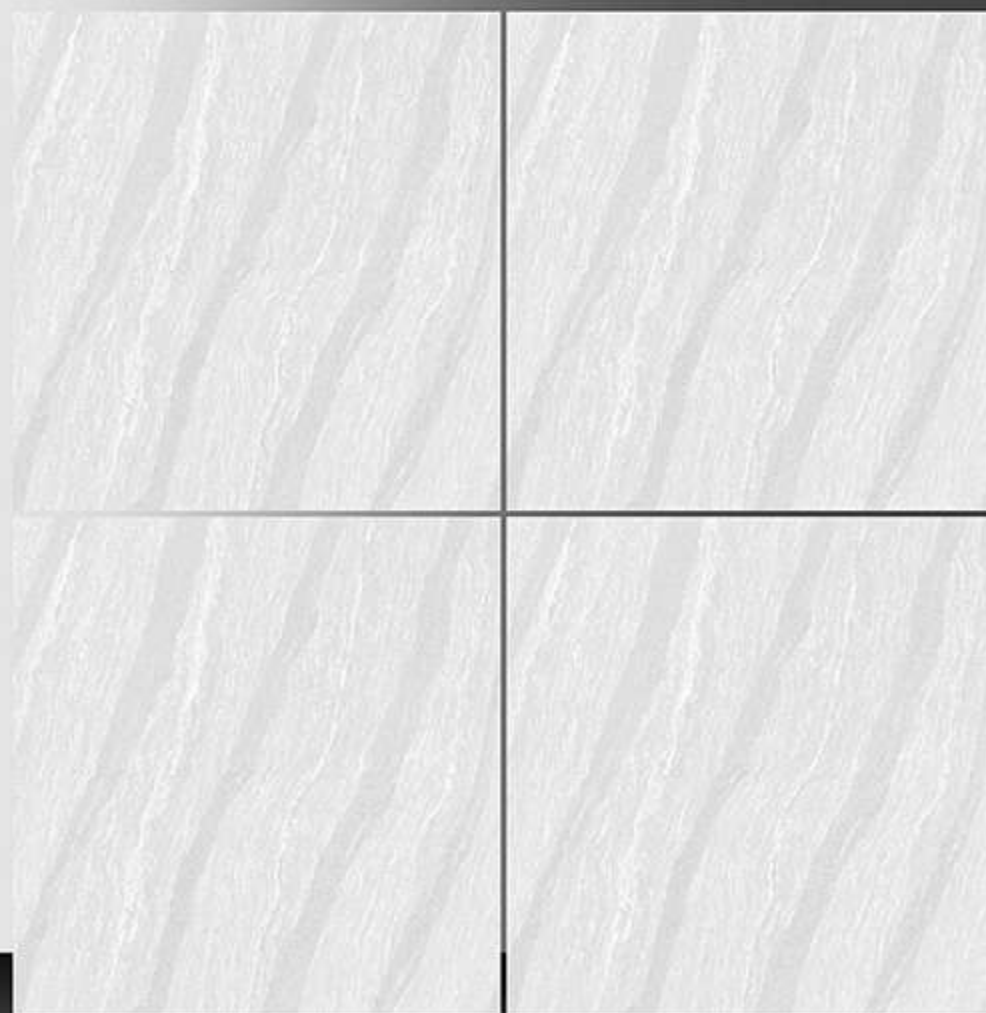

11010

GLOSSY SERIES