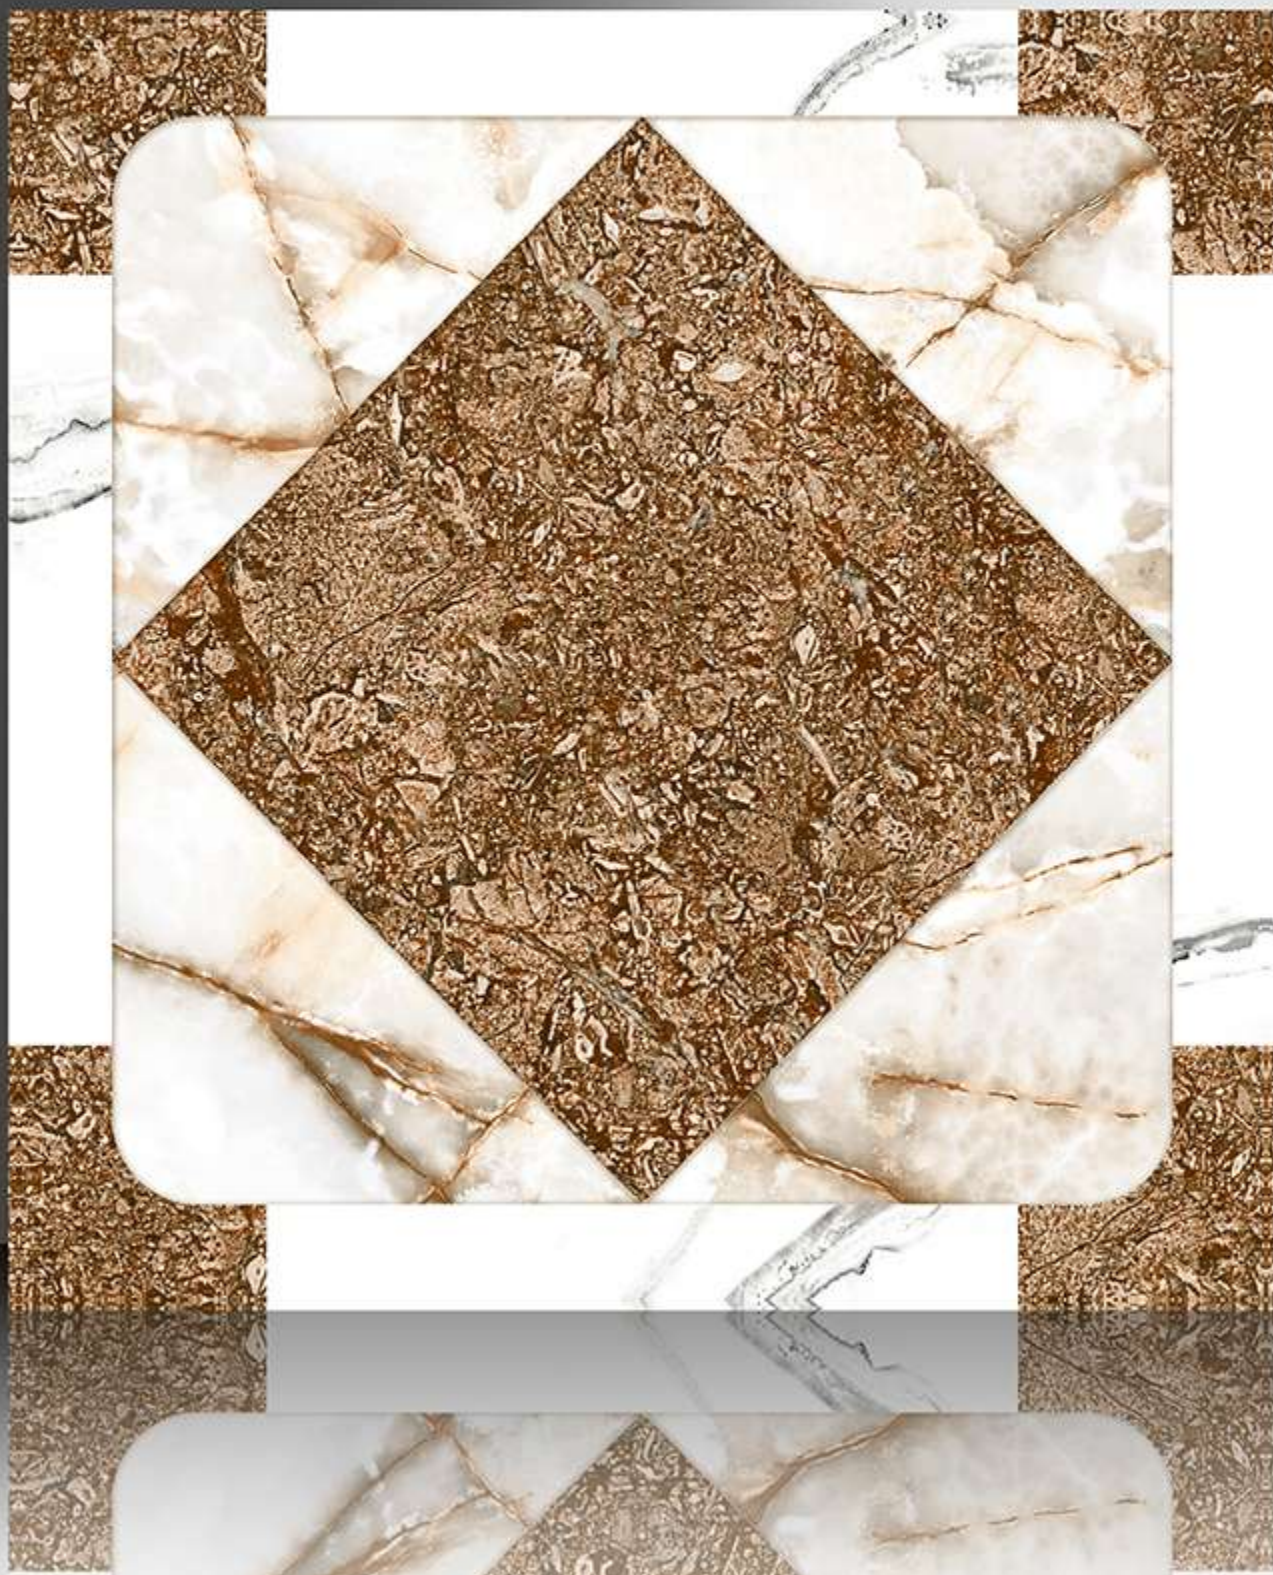

WHITE BODY

PORCELAIN TILES

600X600 mm

11048

GLOSSY SERIES

WHITE BODY

PORCELAIN TILES

600X600 mm