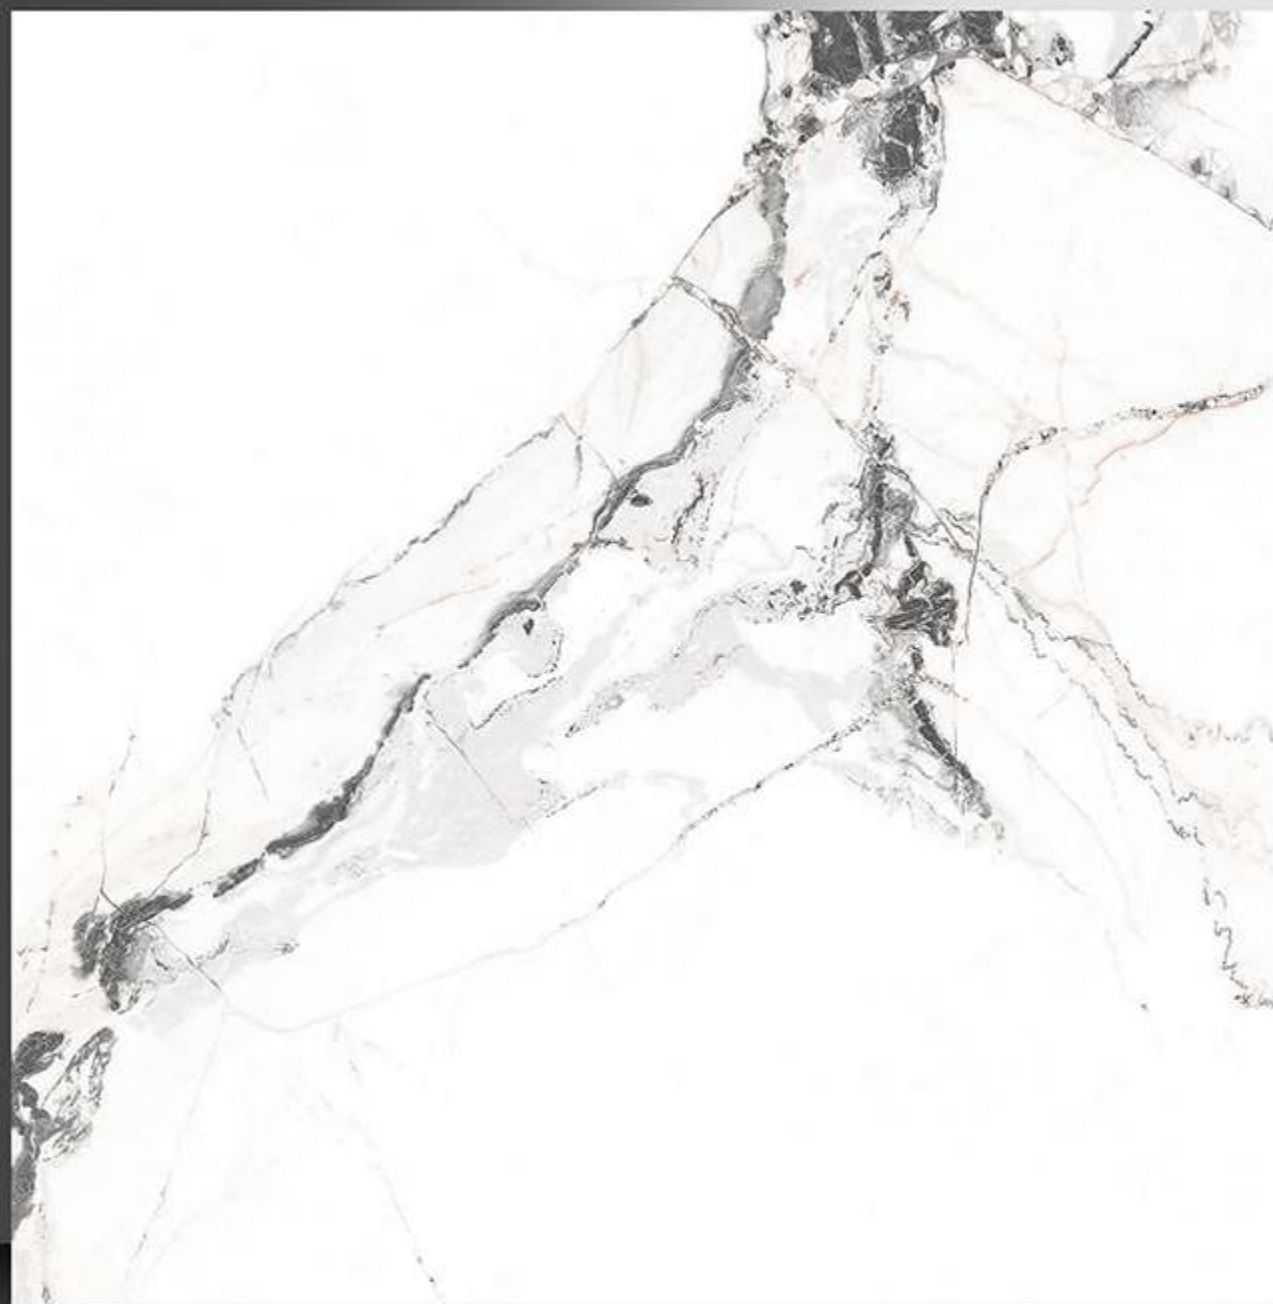

WHITE BODY

PORCELAIN TILES

600X600 mm

11033

GLOSSY SERIES

WHITE BODY

PORCELAIN TILES

600X600 mm