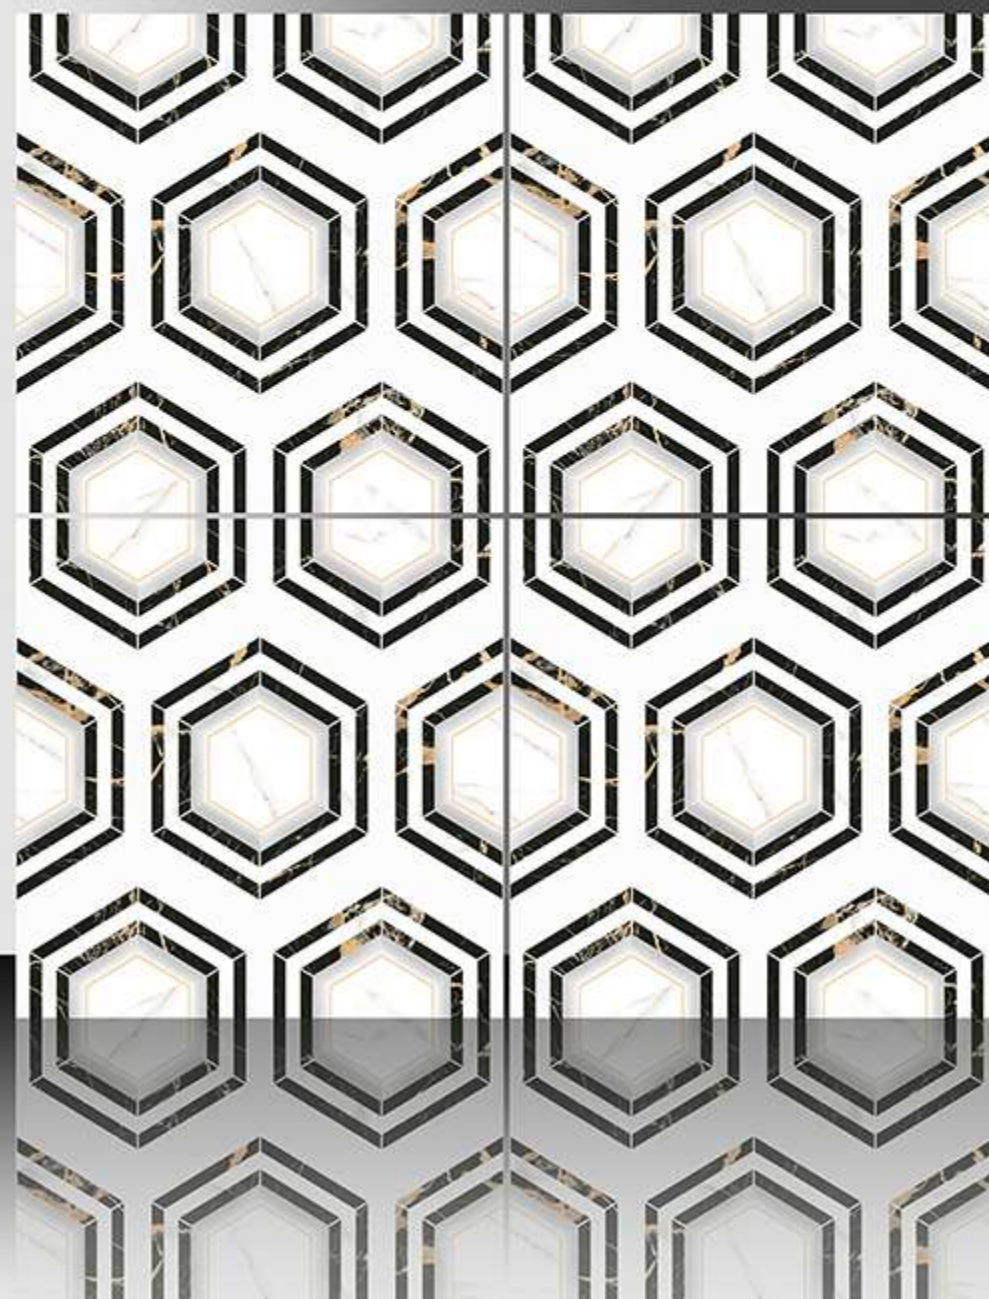

11018

GLOSSY SERIES