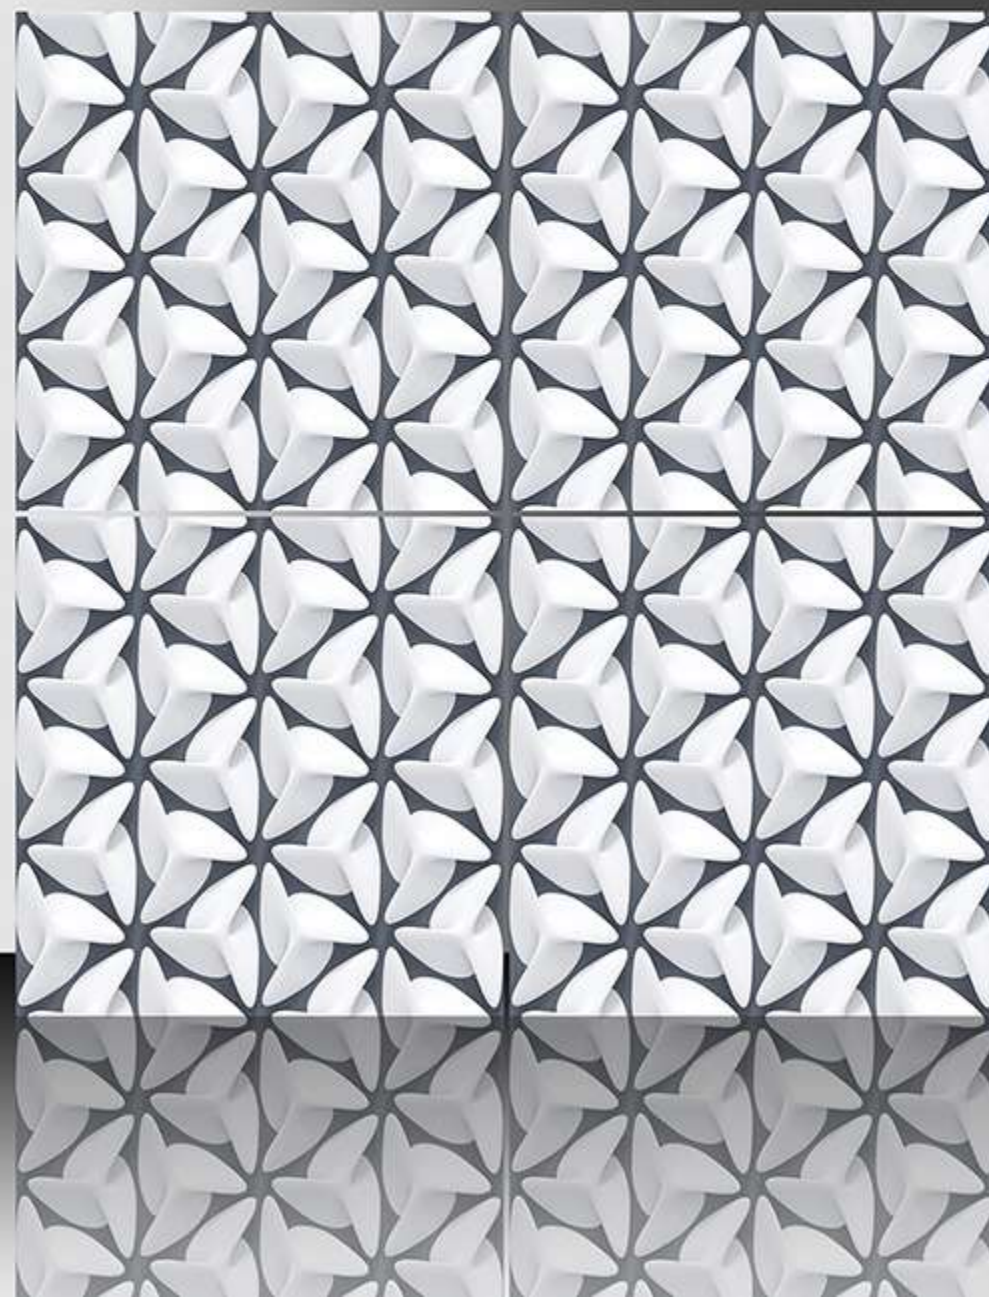

11015

GLOSSY SERIES