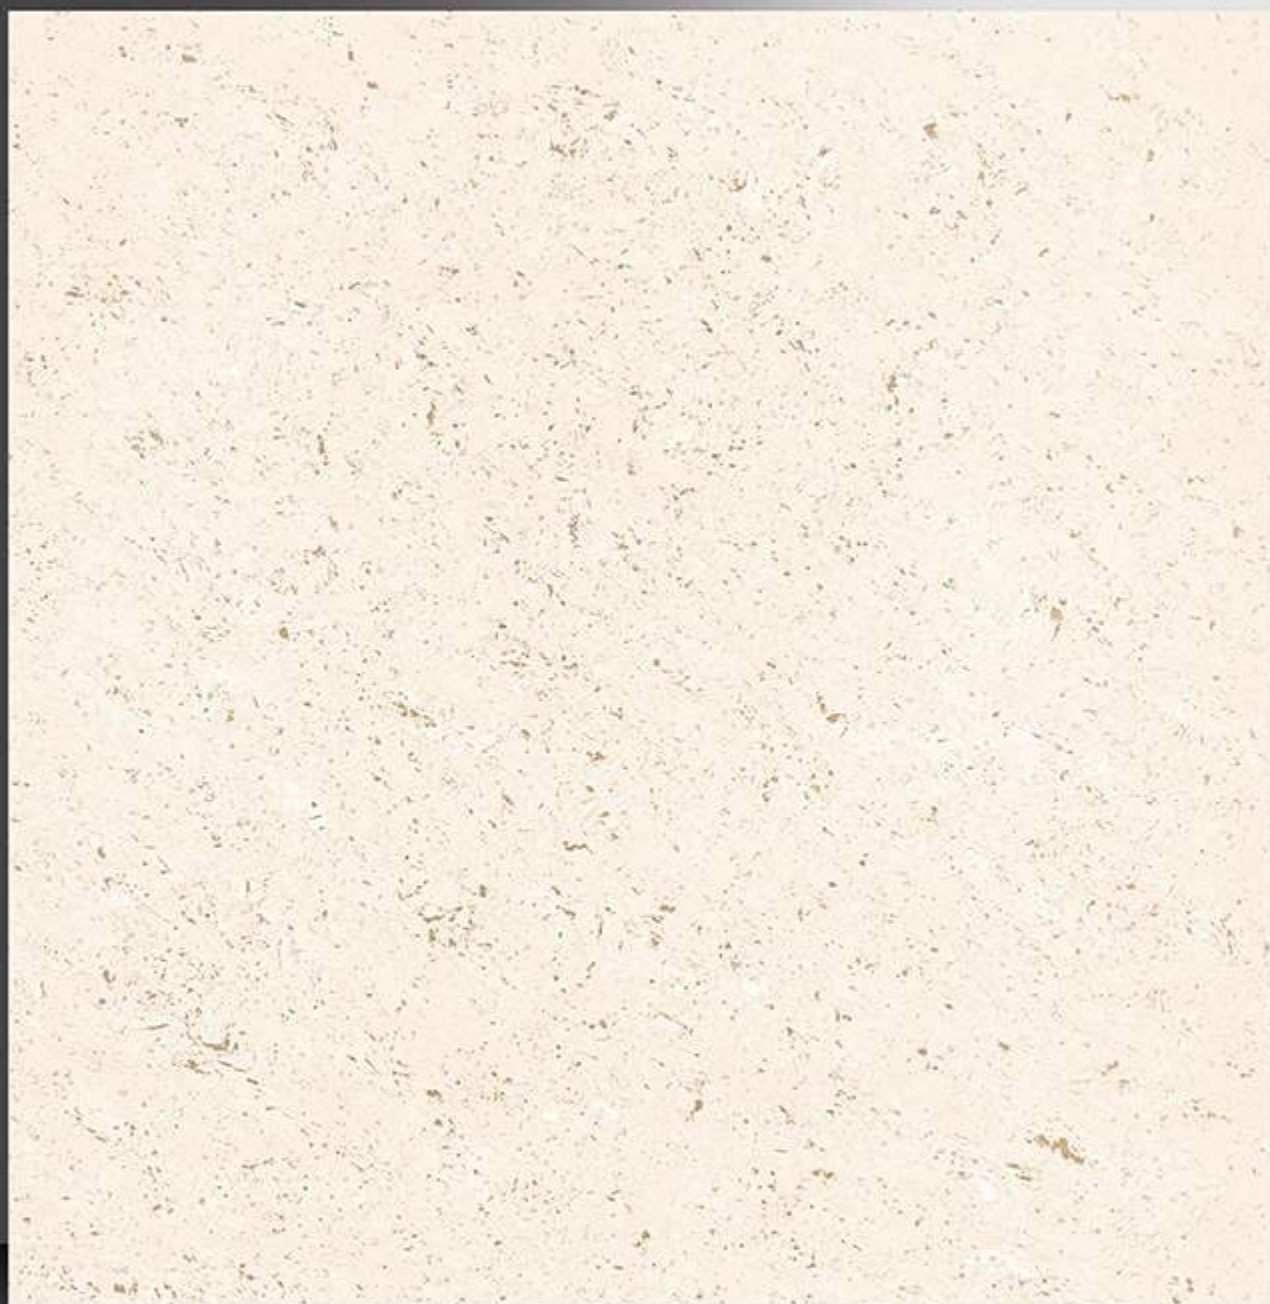

WHITE BODY

PORCELAIN TILES

600X600 mm

11001

GLOSSY SERIES

WHITE BODY

PORCELAIN TILES

600X600 mm