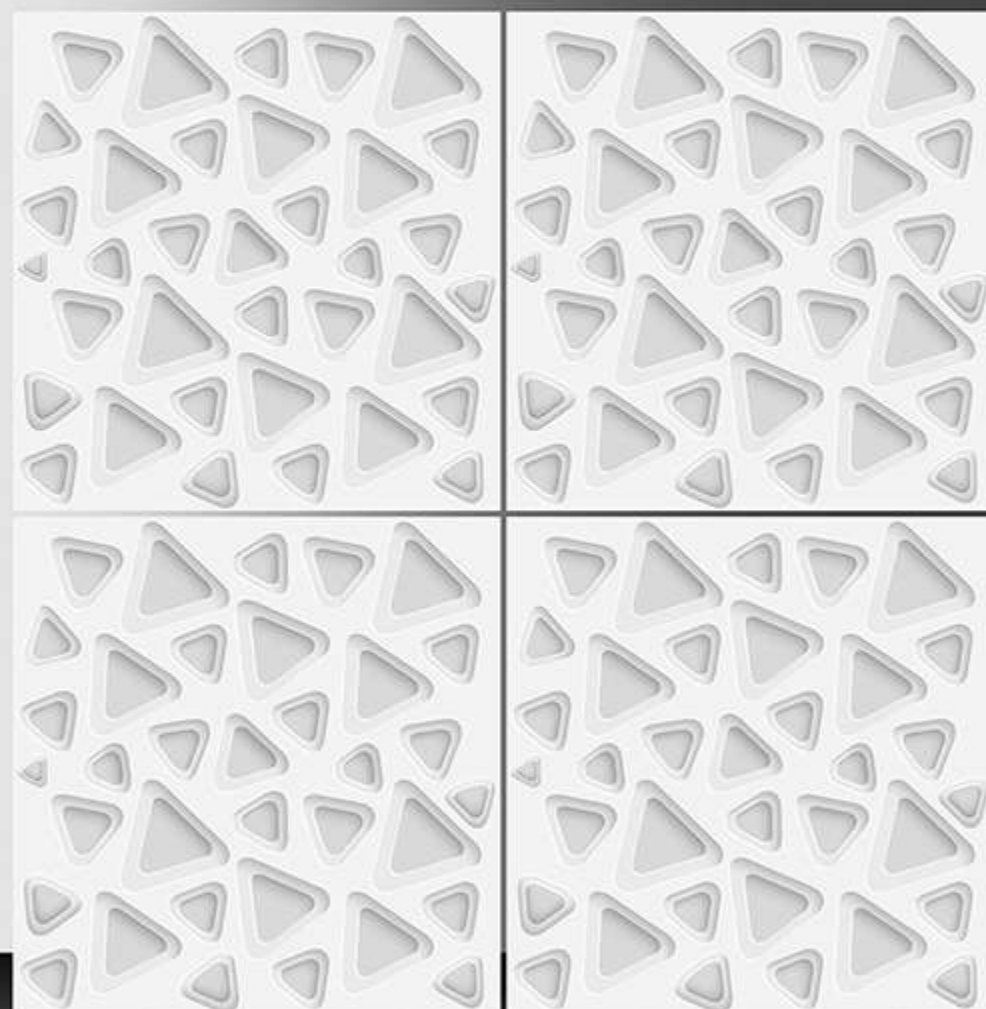

11018

GLOSSY SERIES

WHITE BODY

PORCELAIN TILES

600X600 mm

11019

GLOSSY SERIES

WHITE BODY