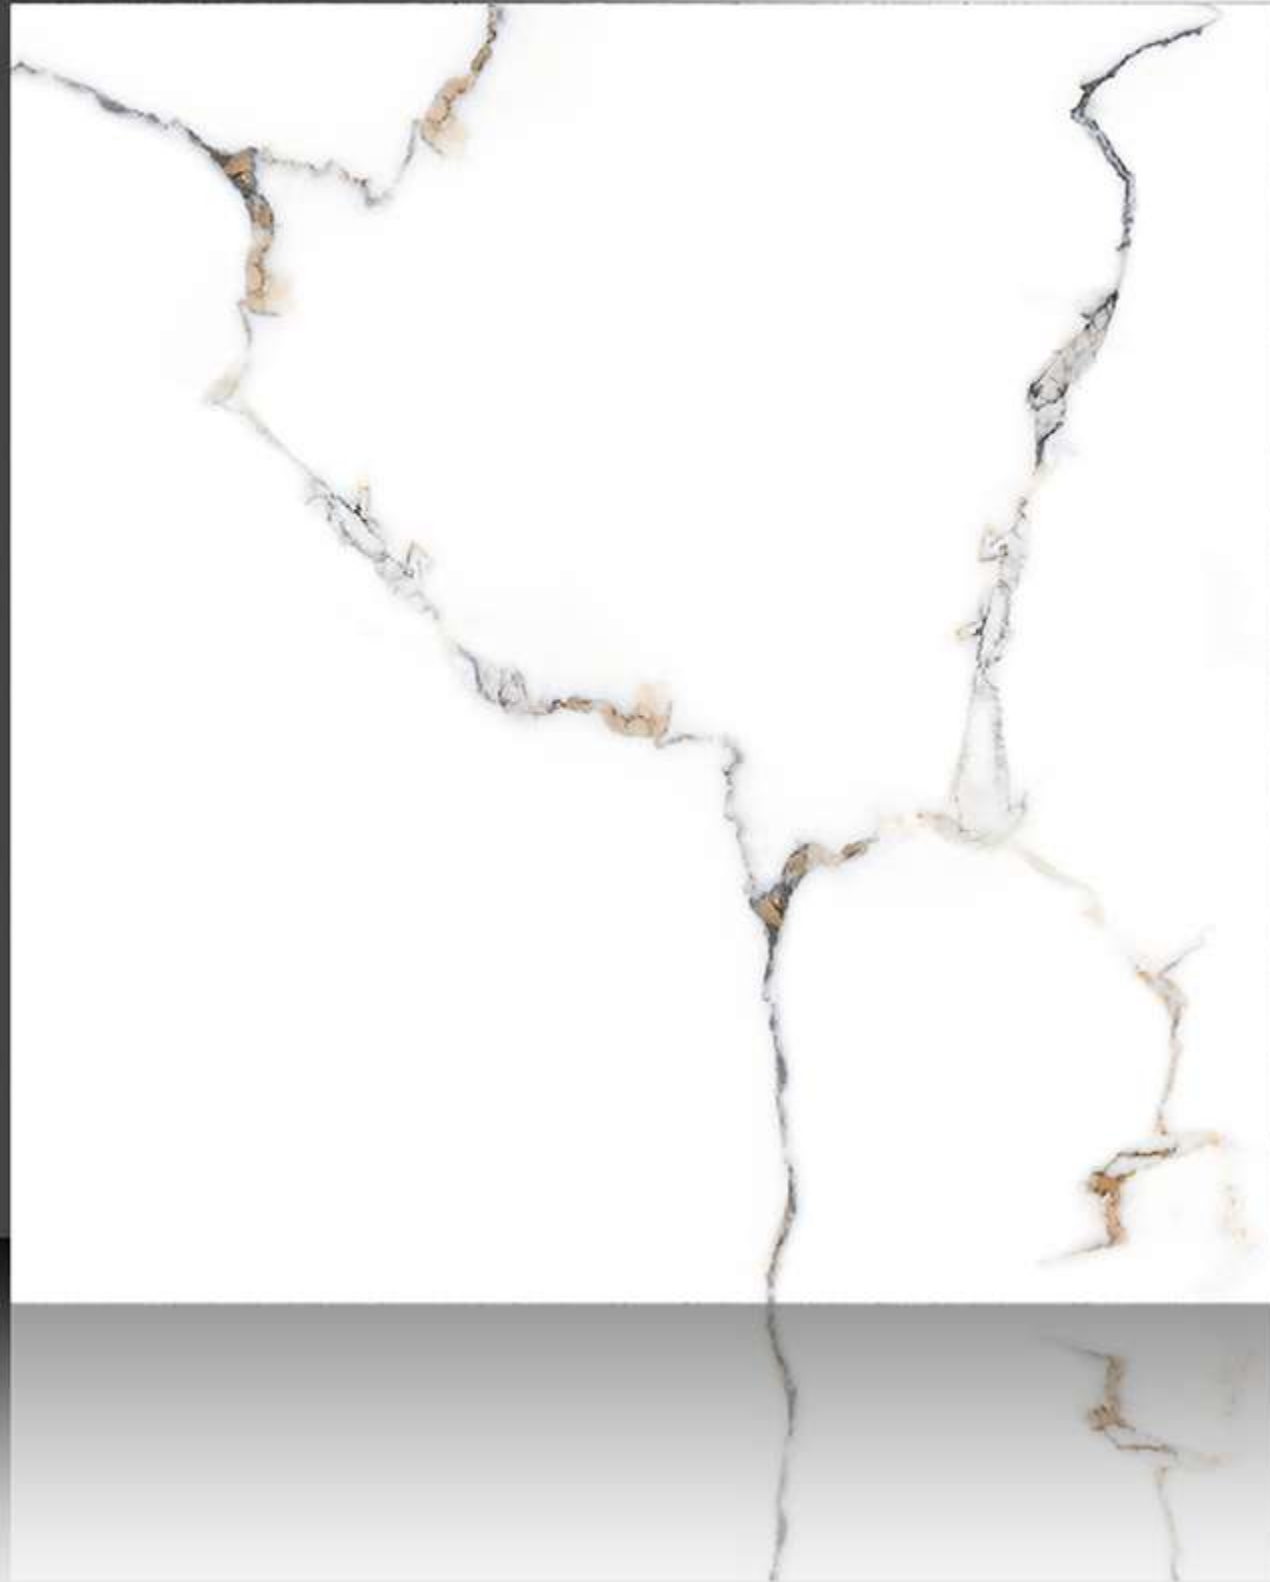

WHITE BODY

PORCELAIN TILES

600X600 mm