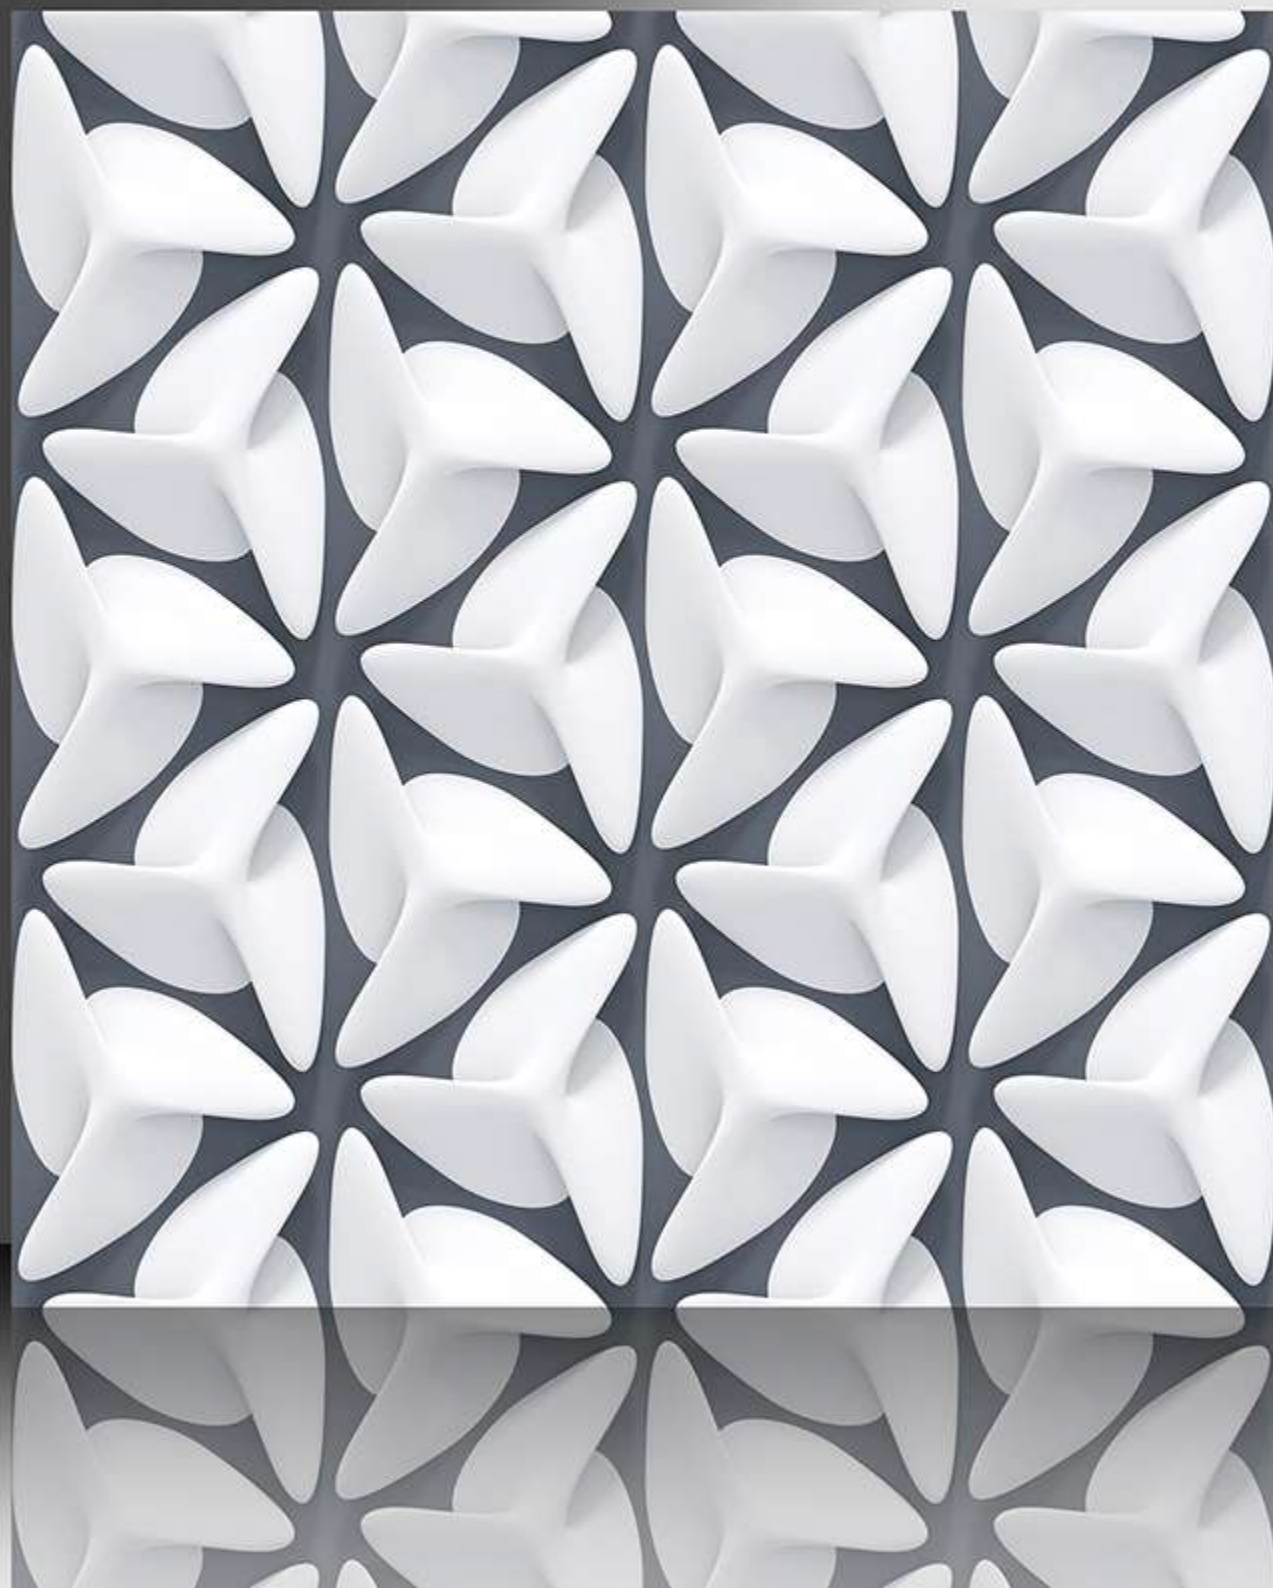

WHITE BODY

PORCELAIN TILES

600X600 mm