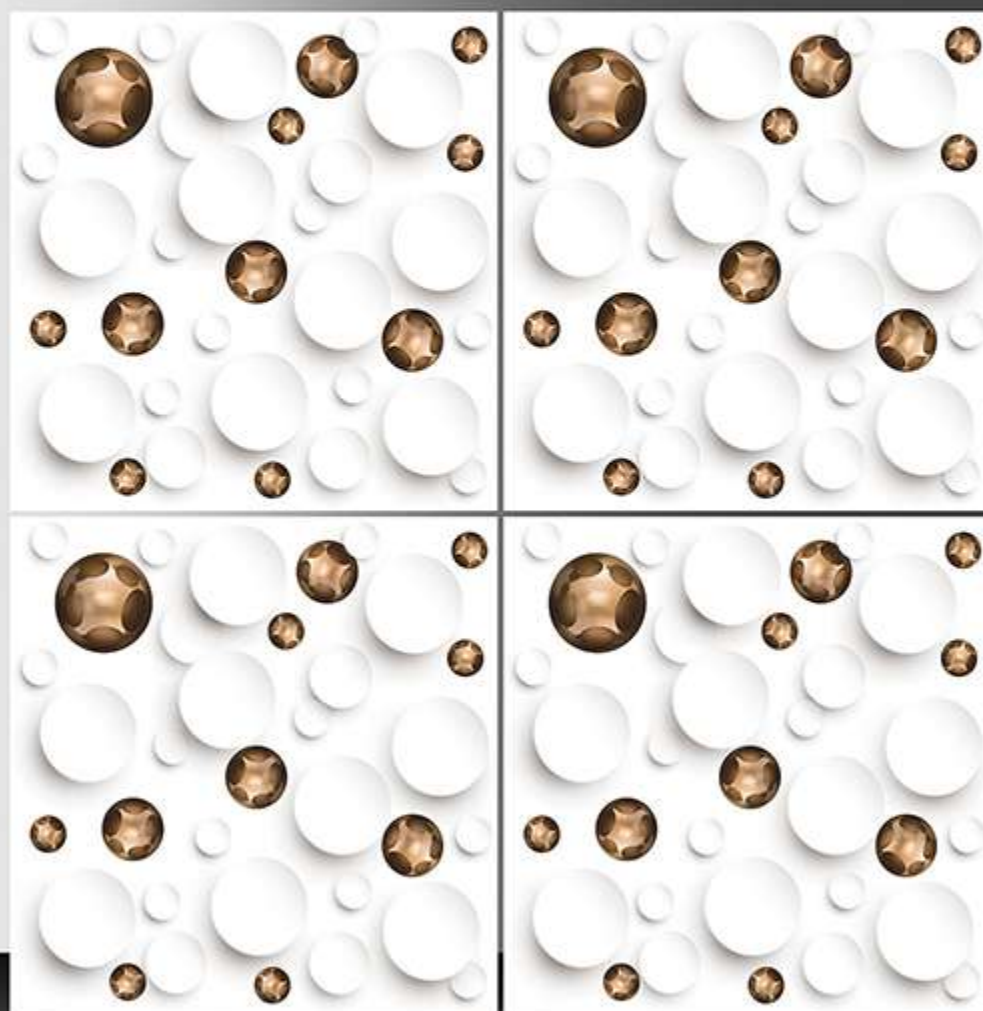

11010

GLOSSY SERIES

WHITE BODY

PORCELAIN TILES

600X600 mm

11011

GLOSSY SERIES

WHITE BODY