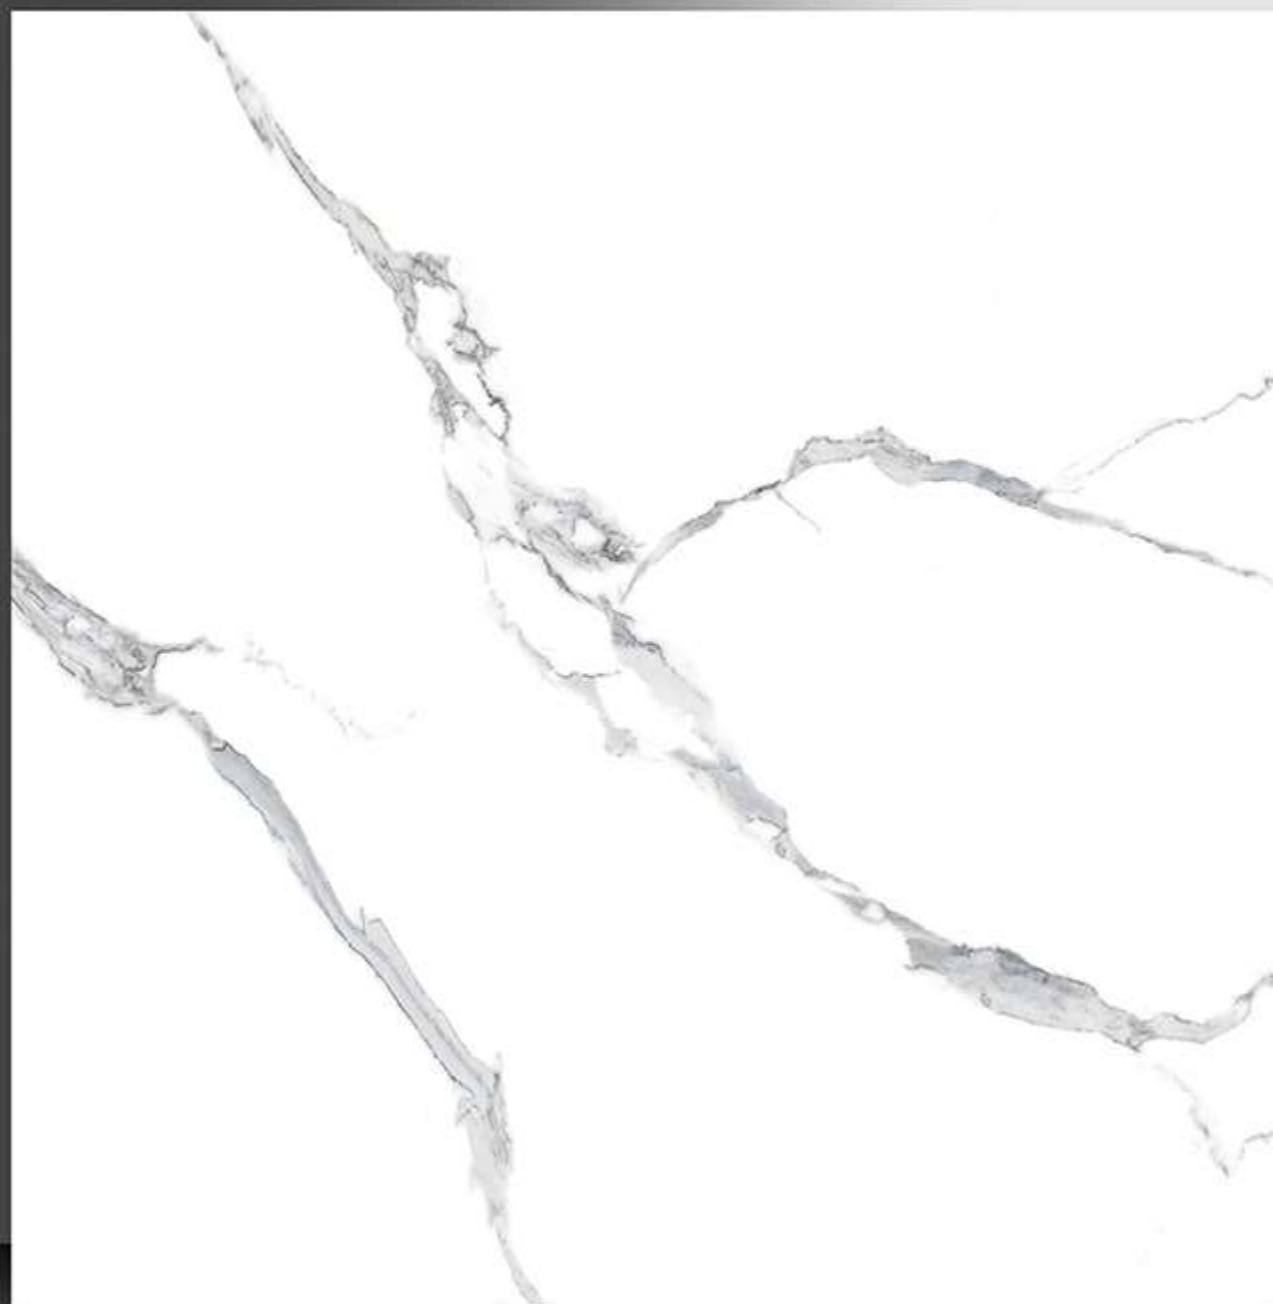

WHITE BODY

PORCELAIN TILES

600X600 mm

11041

GLOSSY SERIES

WHITE BODY

PORCELAIN TILES

600X600 mm