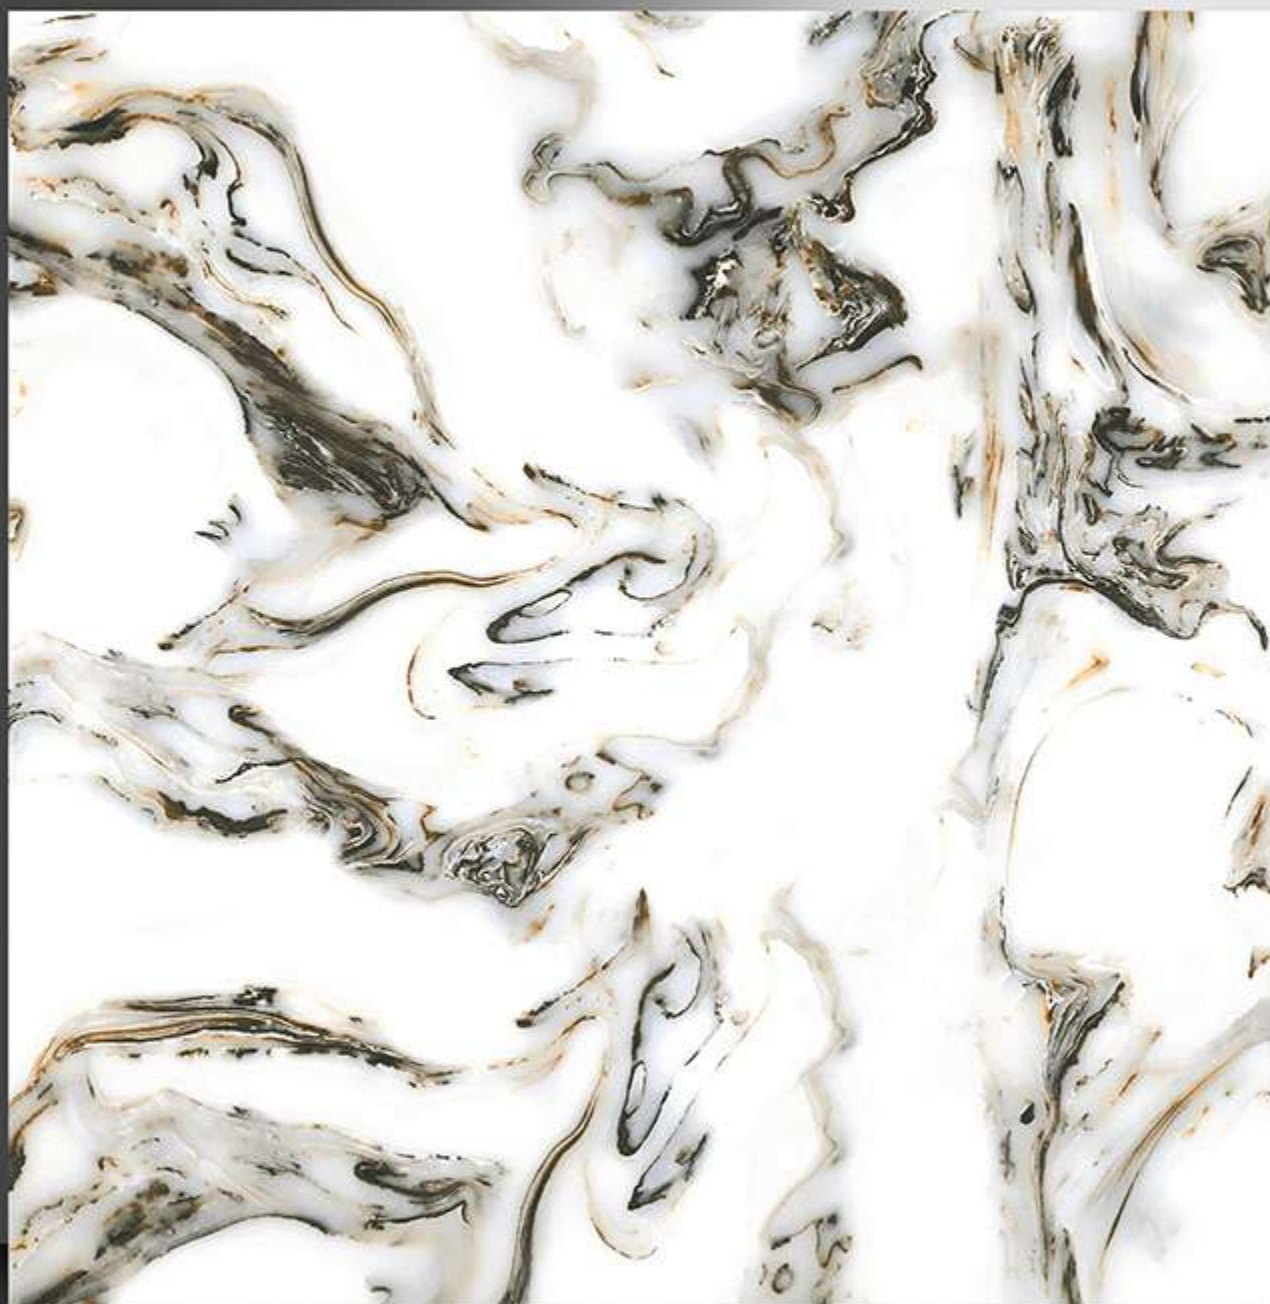

PORCELAIN TILES

600X600 mm

11043

GLOSSY SERIES

WHITE BODY

PORCELAIN TILES

600X600 mm

11044