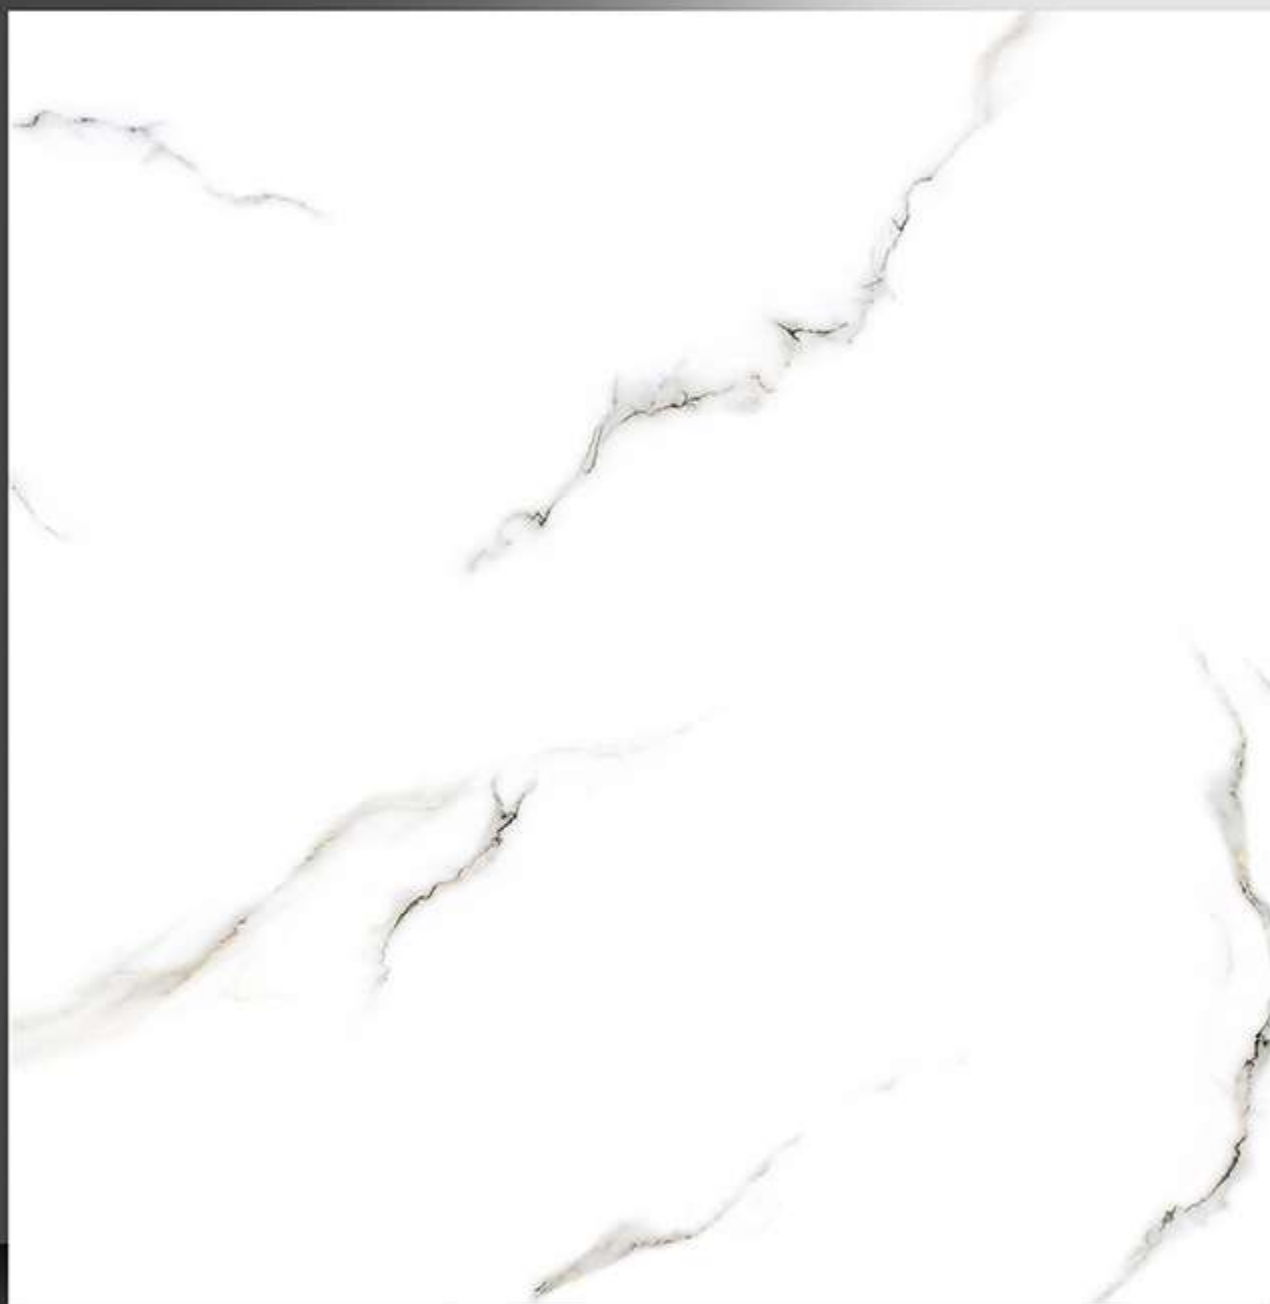

11042

GLOSSY SERIES

WHITE BODY

PORCELAIN TILES

600X600 mm

11043

GLOSSY SERIES

WHITE BODY