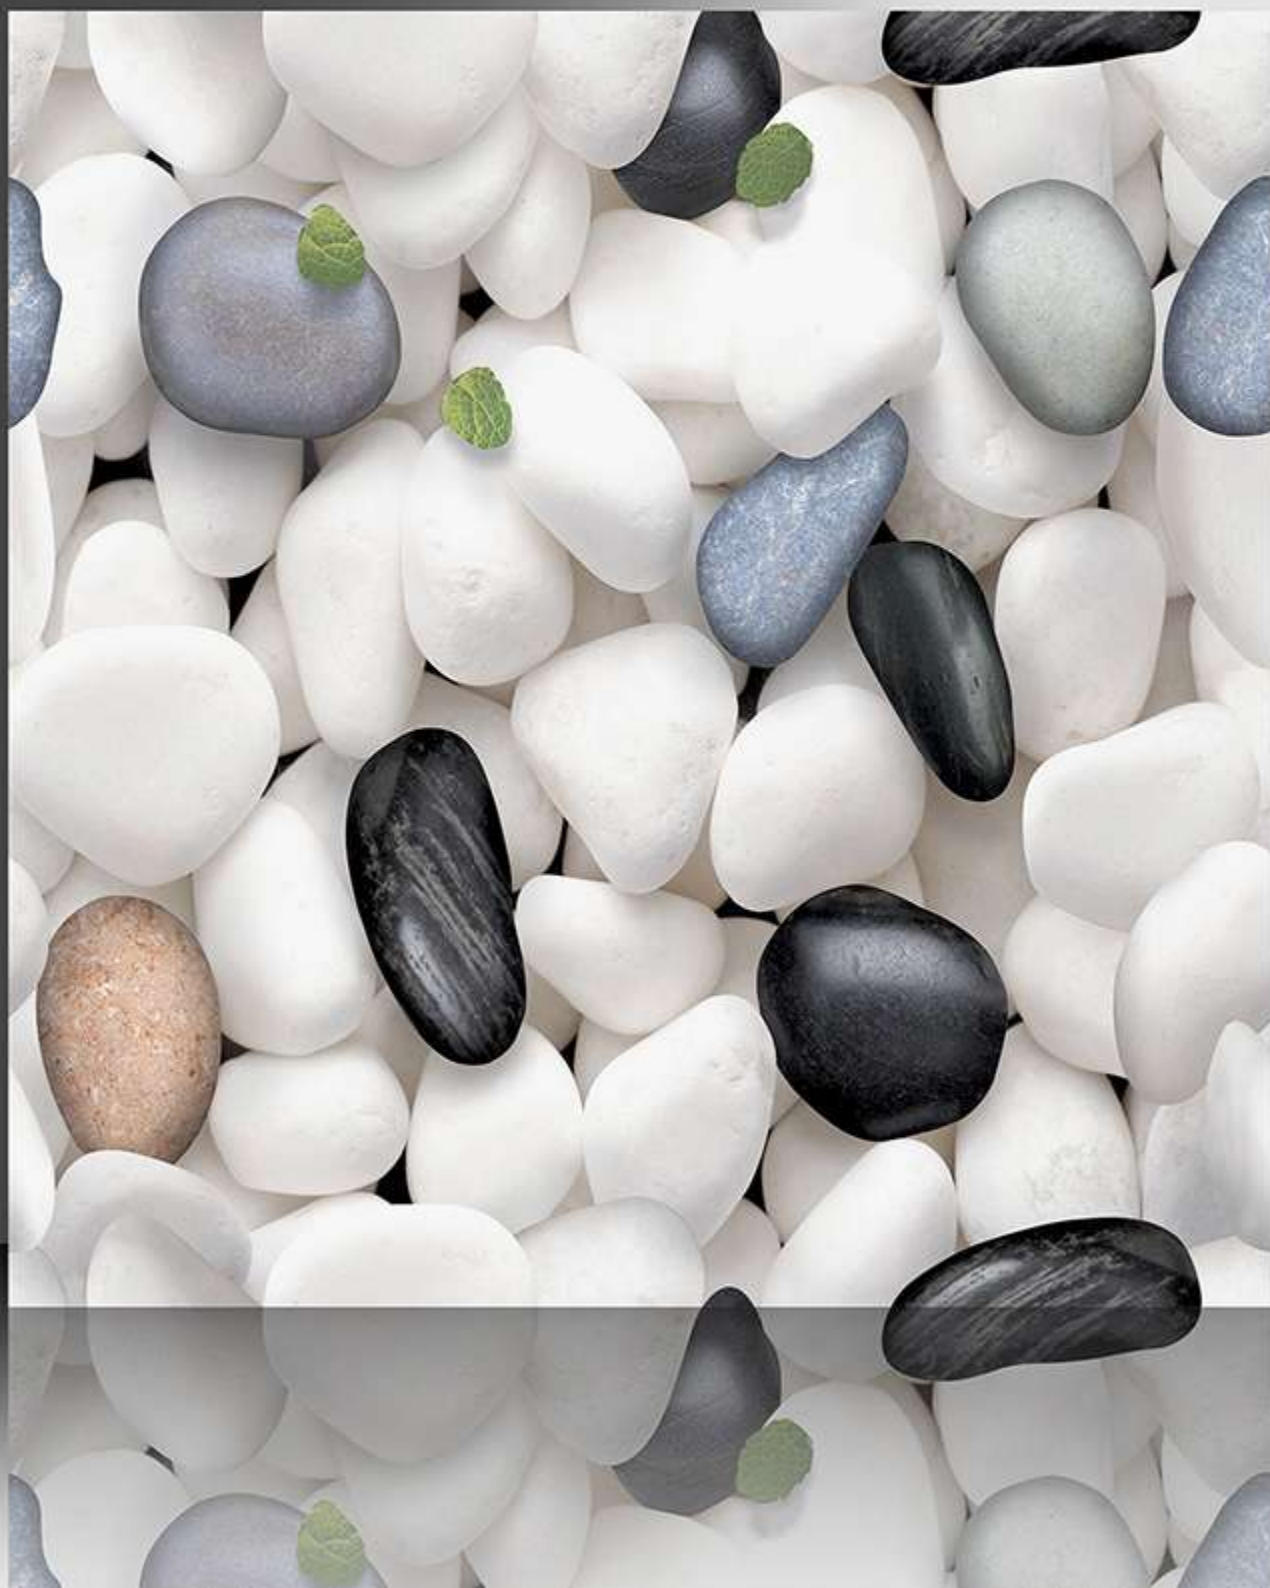

WHITE BODY

PORCELAIN TILES

600X600 mm