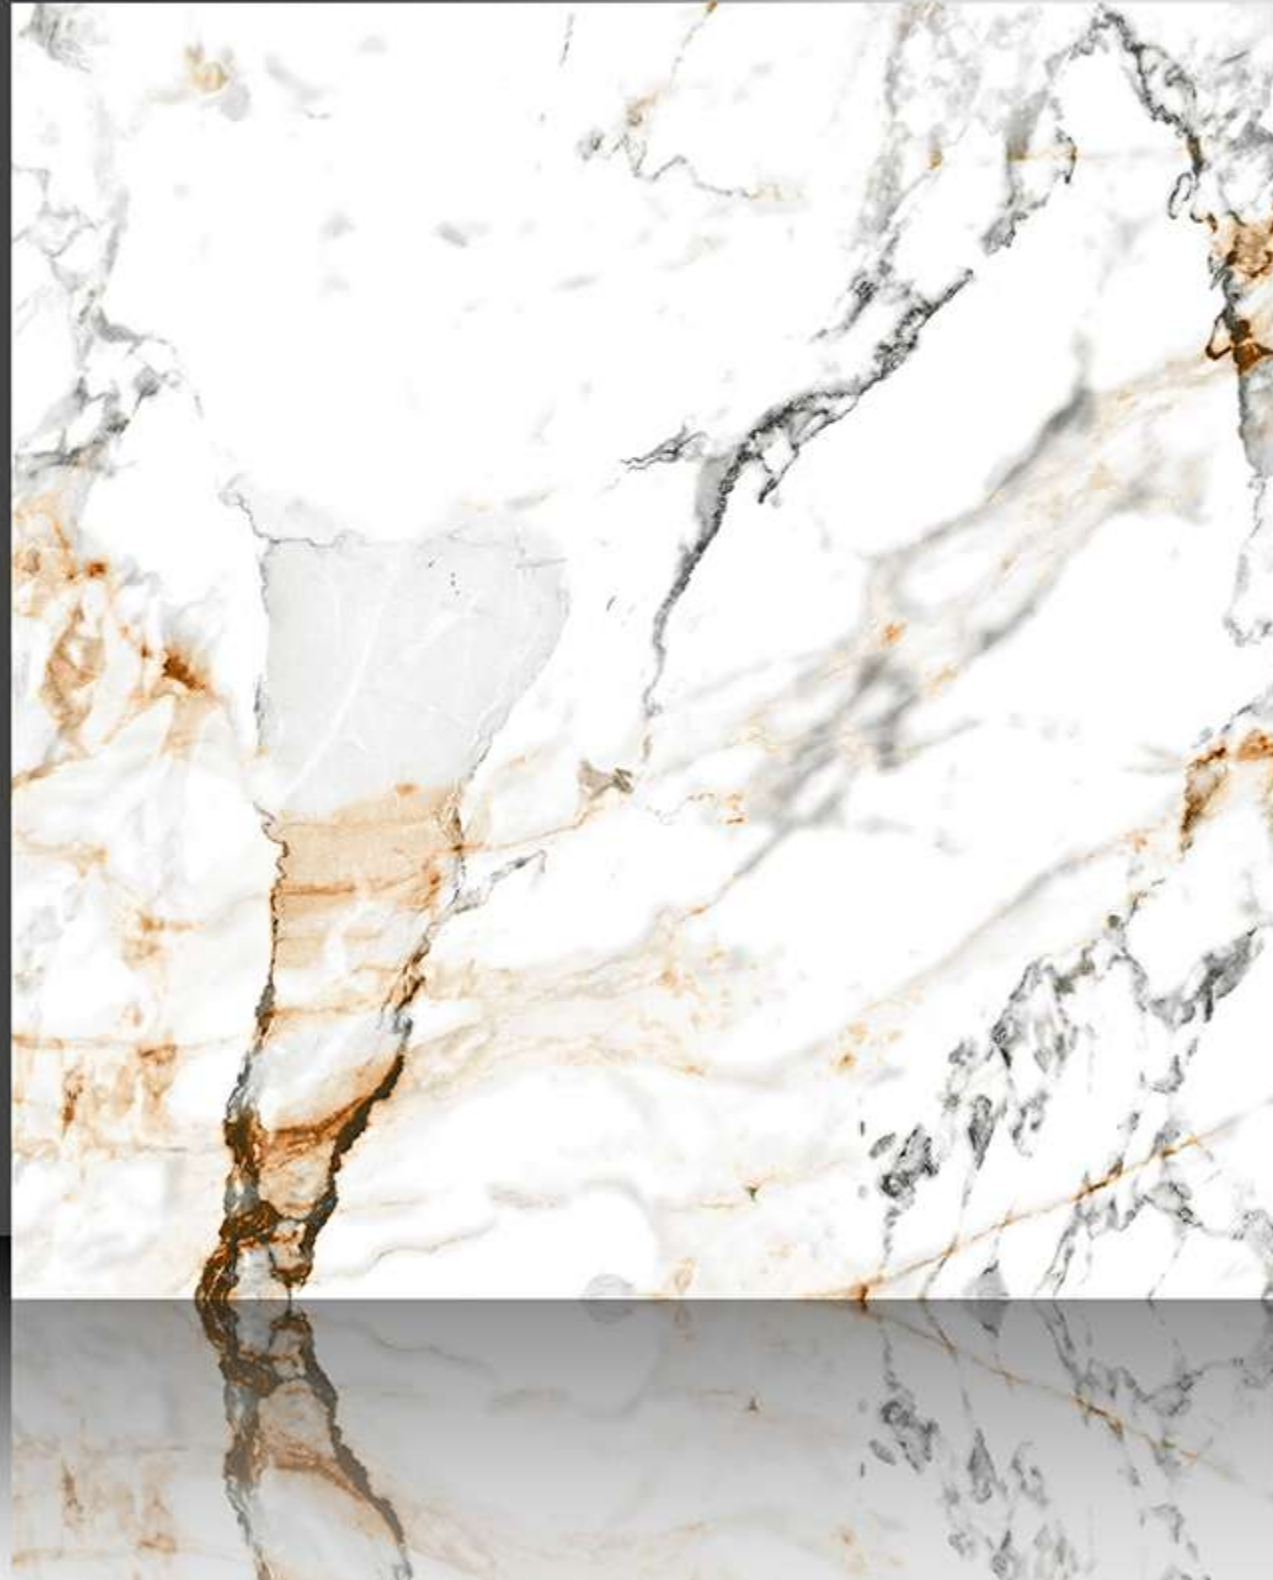

WHITE BODY

PORCELAIN TILES

600X600 mm

11025

GLOSSY SERIES

WHITE BODY

PORCELAIN TILES

600X600 mm