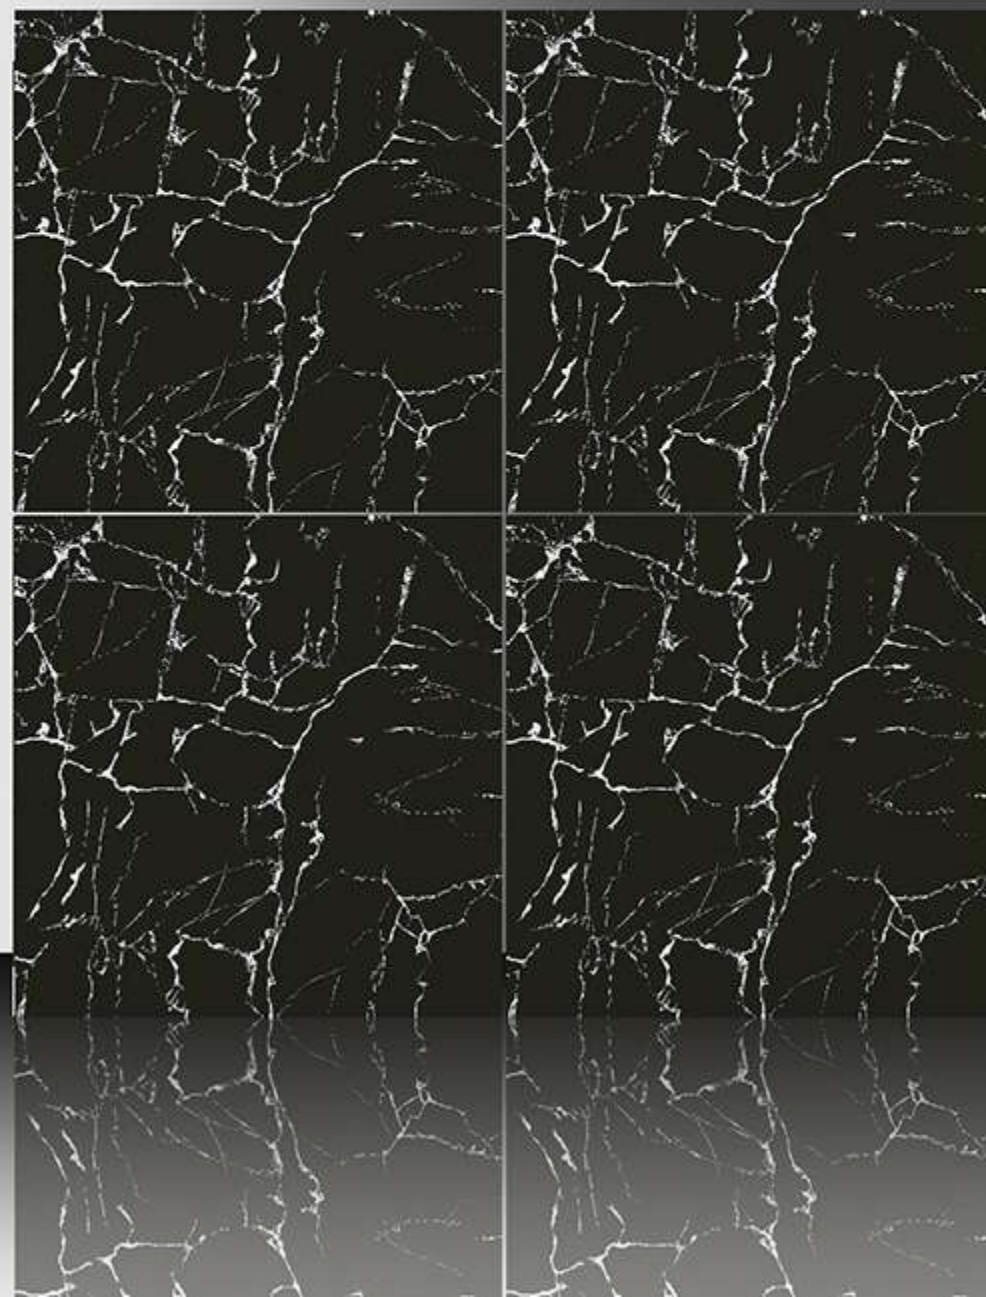

11046

GLOSSY SERIES