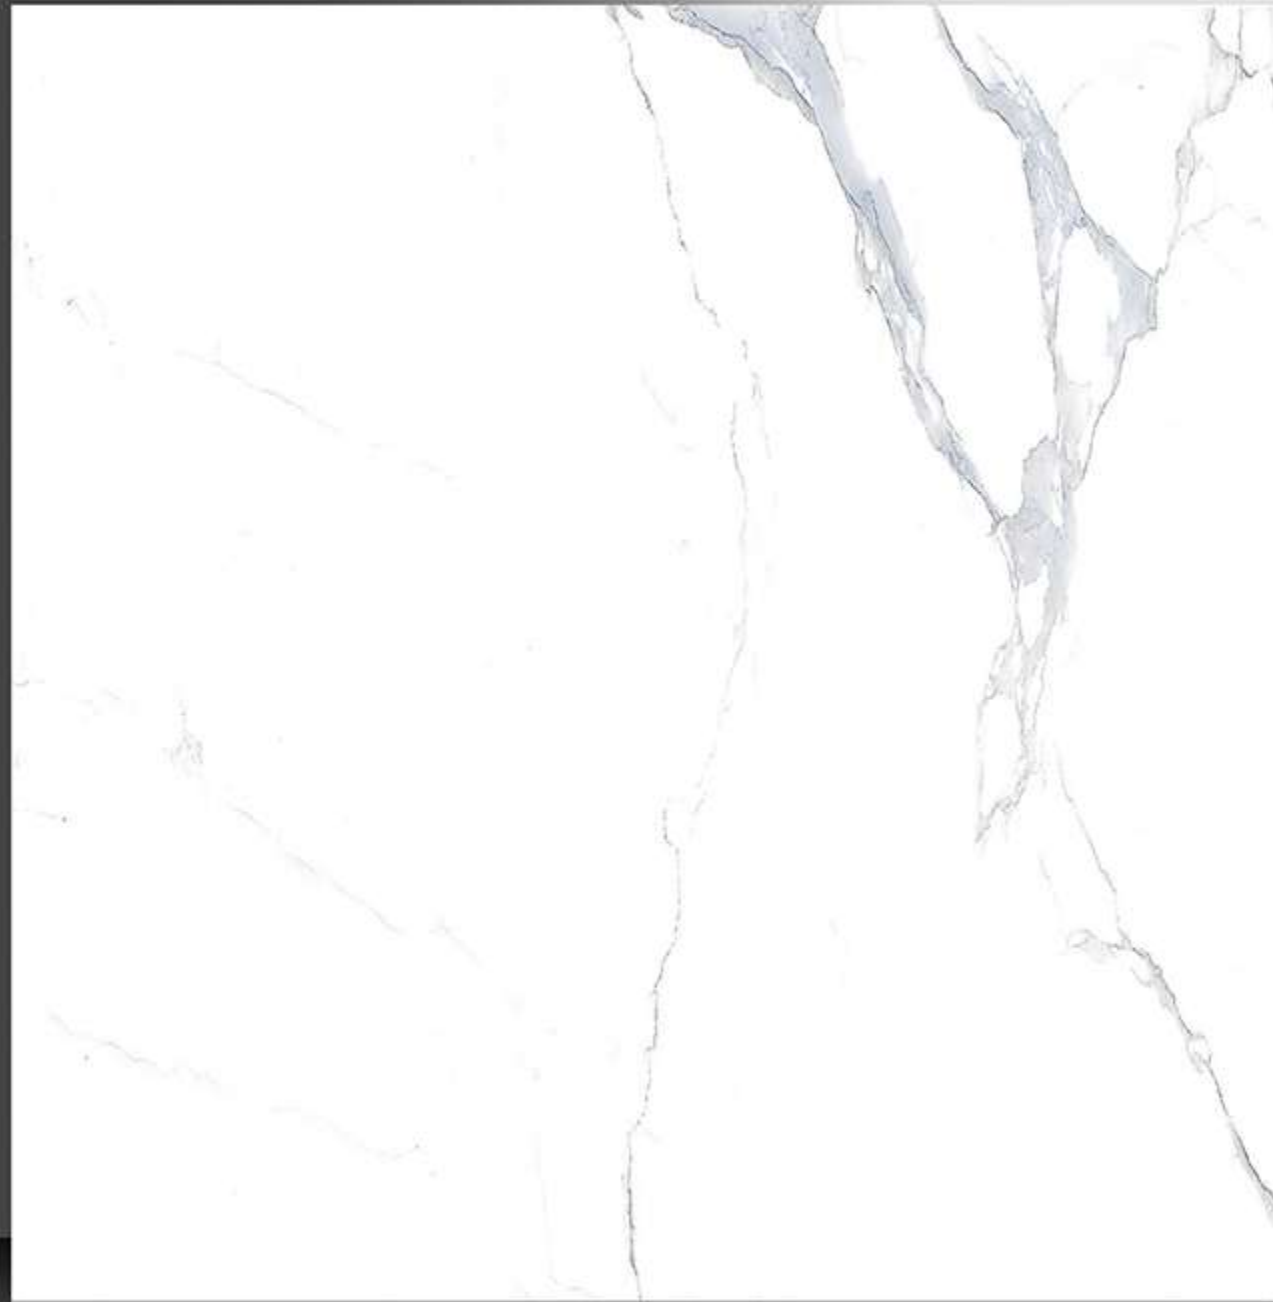

11034

GLOSSY SERIES

WHITE BODY

PORCELAIN TILES

600X600 mm

11035

GLOSSY SERIES

WHITE BODY