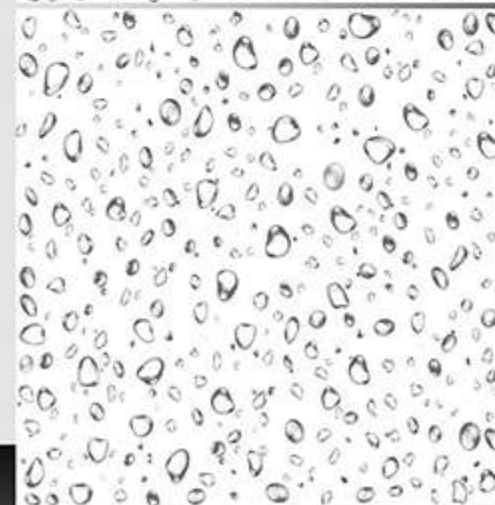

GLOSSY SERIES

WHITE BODY

PORCELAIN TILES

600X600 mm

11014

GLOSSY SERIES

WHITE BODY

PORCELAIN TILES