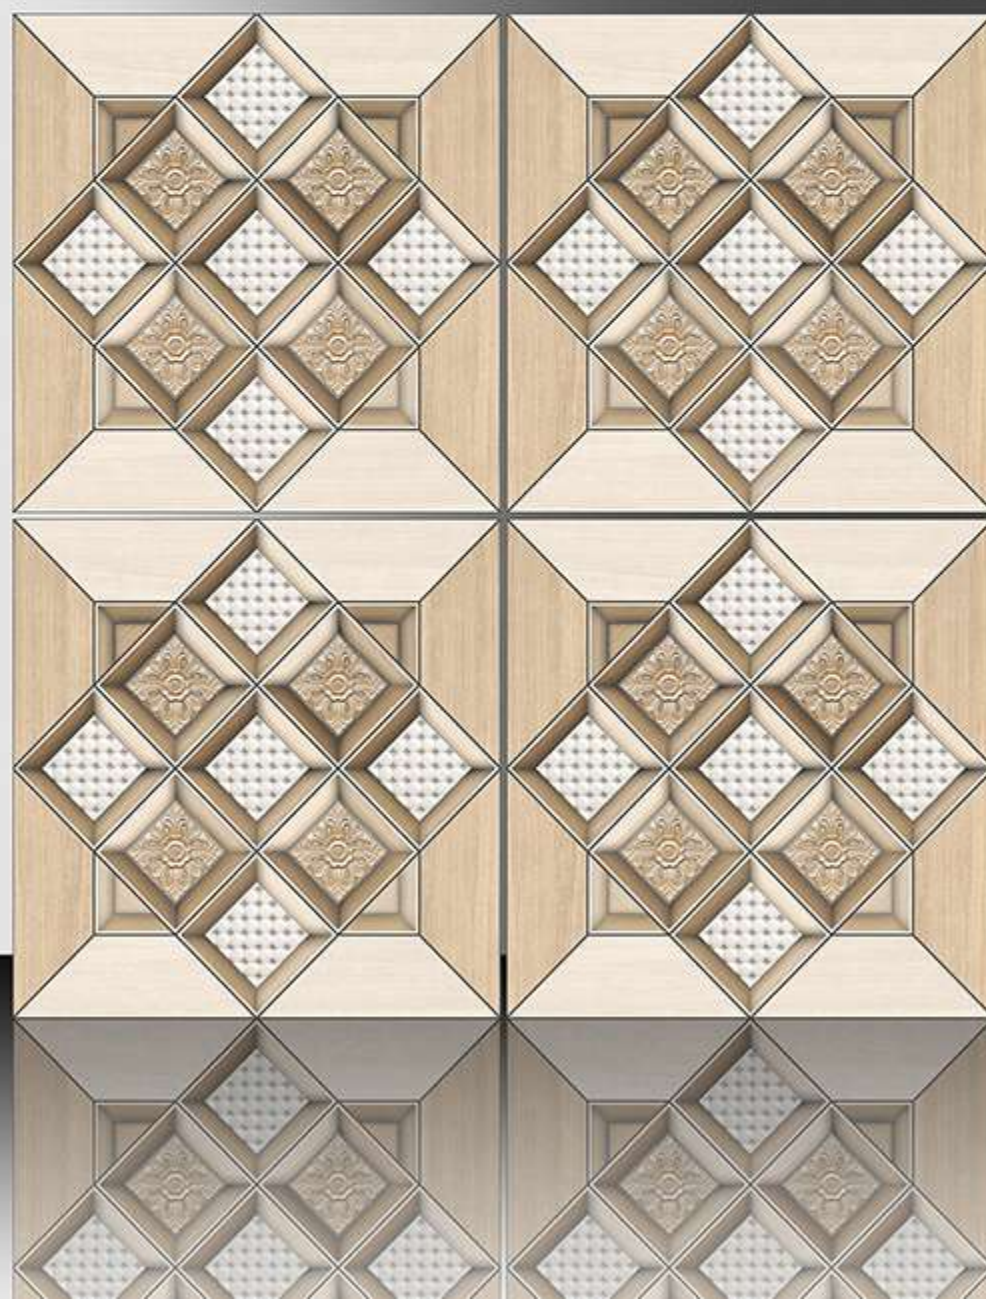

1120

GALICHA SERIES