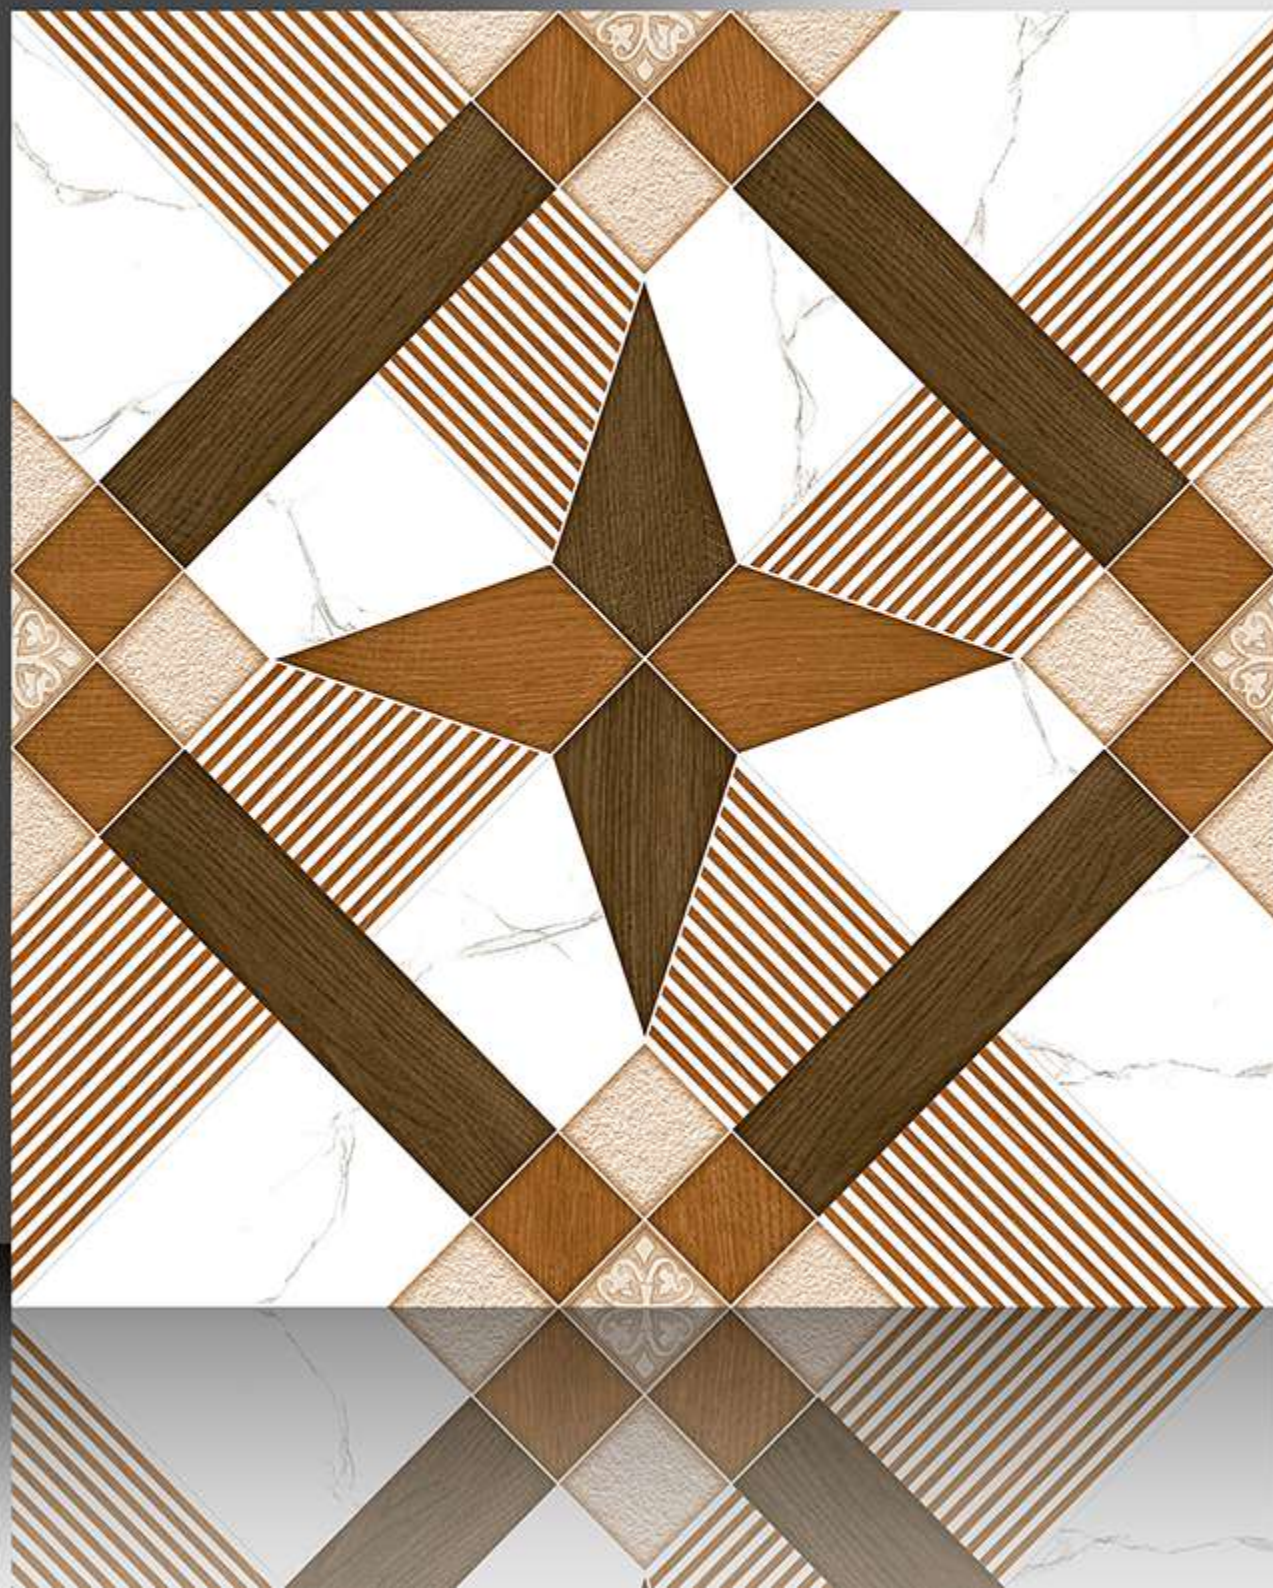

1128

GALICHA SERIES

WHITE BODY

PORCELAIN TILES

600X600 mm

1129

GALICHA SERIES

WHITE BODY