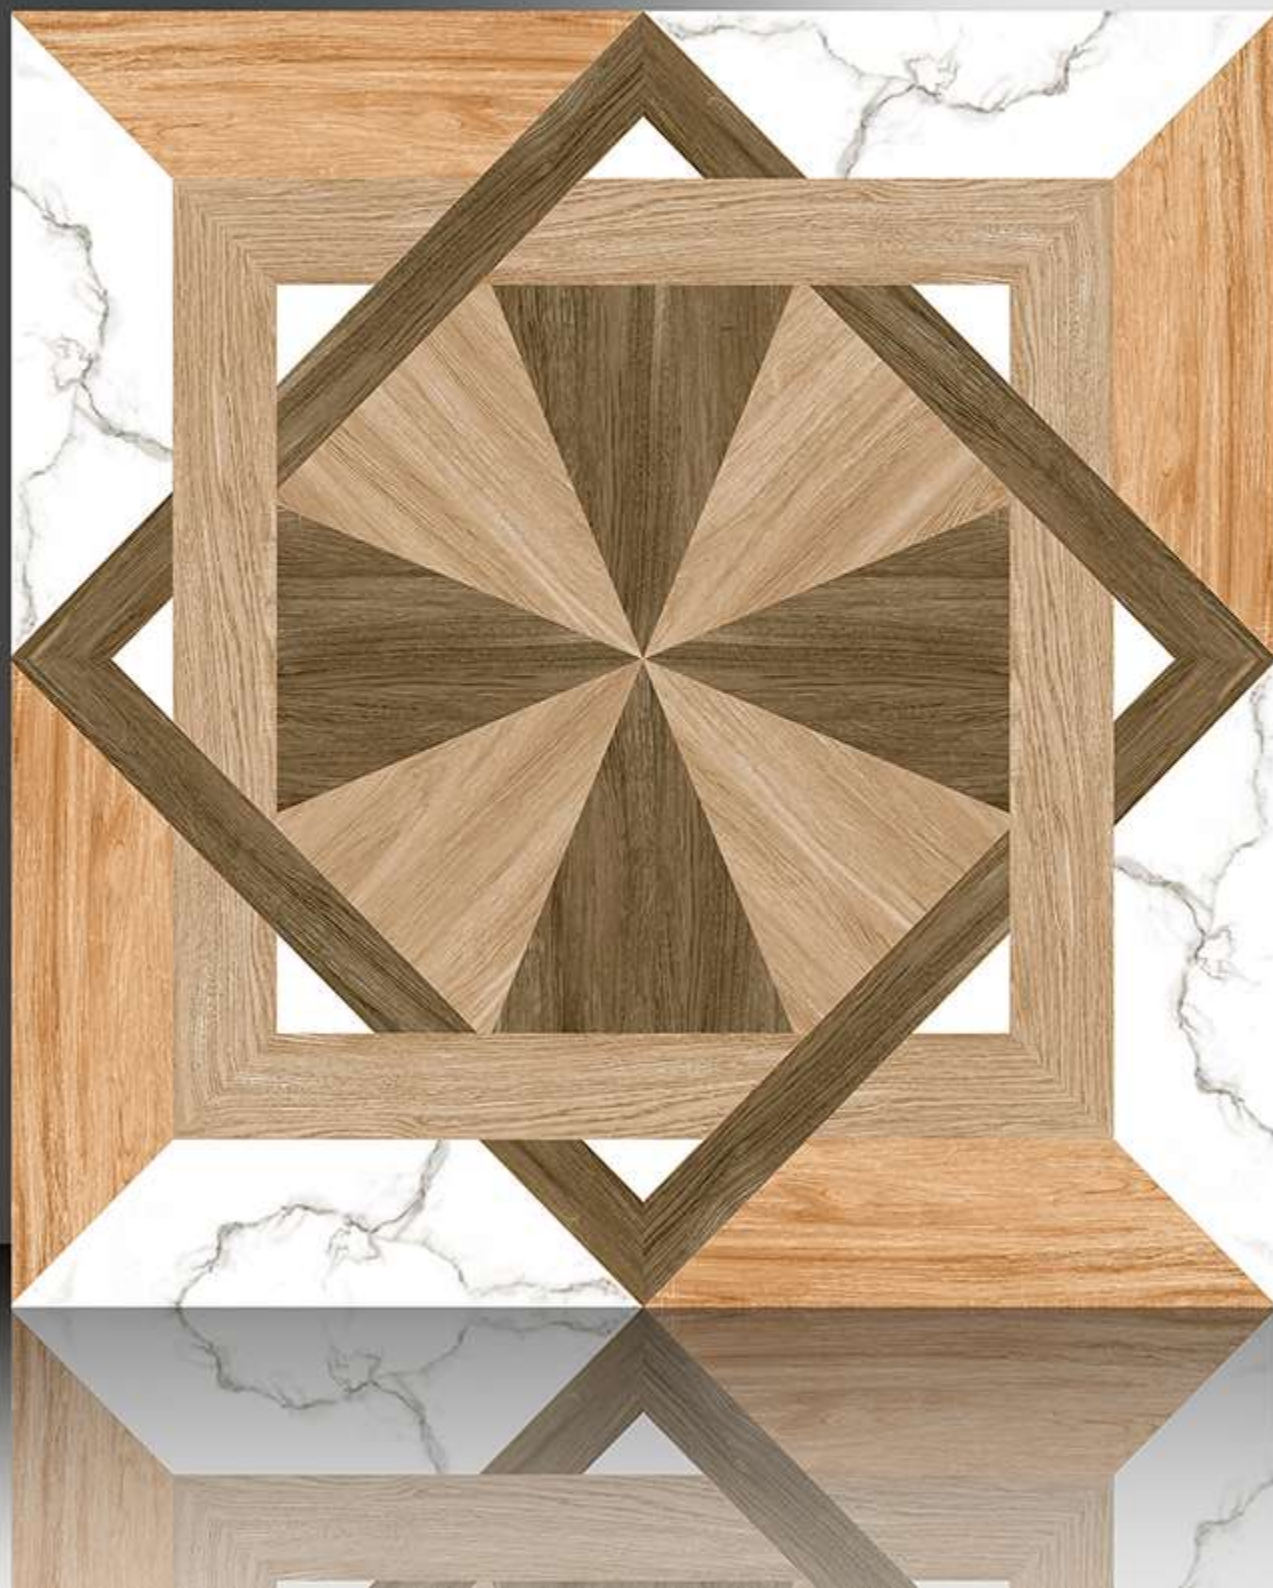

WHITE BODY

PORCELAIN TILES

600X600 mm