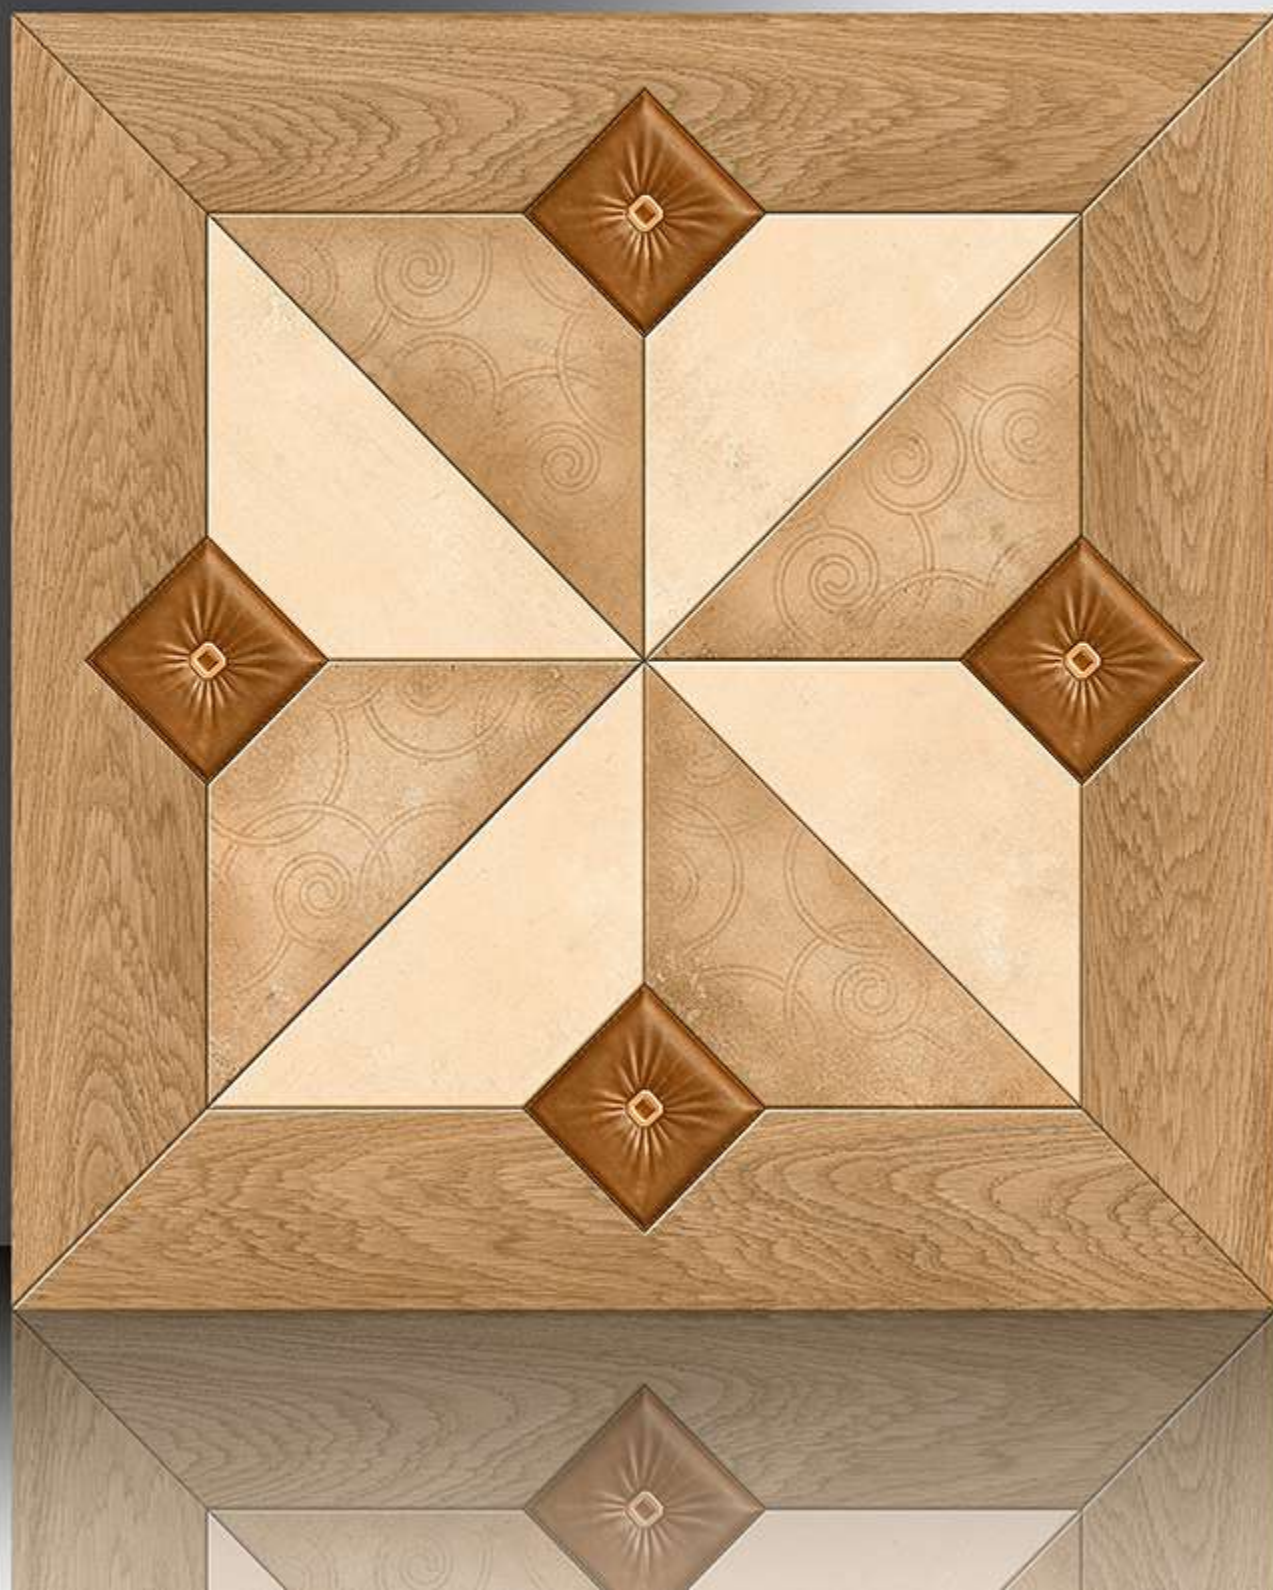

WHITE BODY

PORCELAIN TILES

600X600 mm