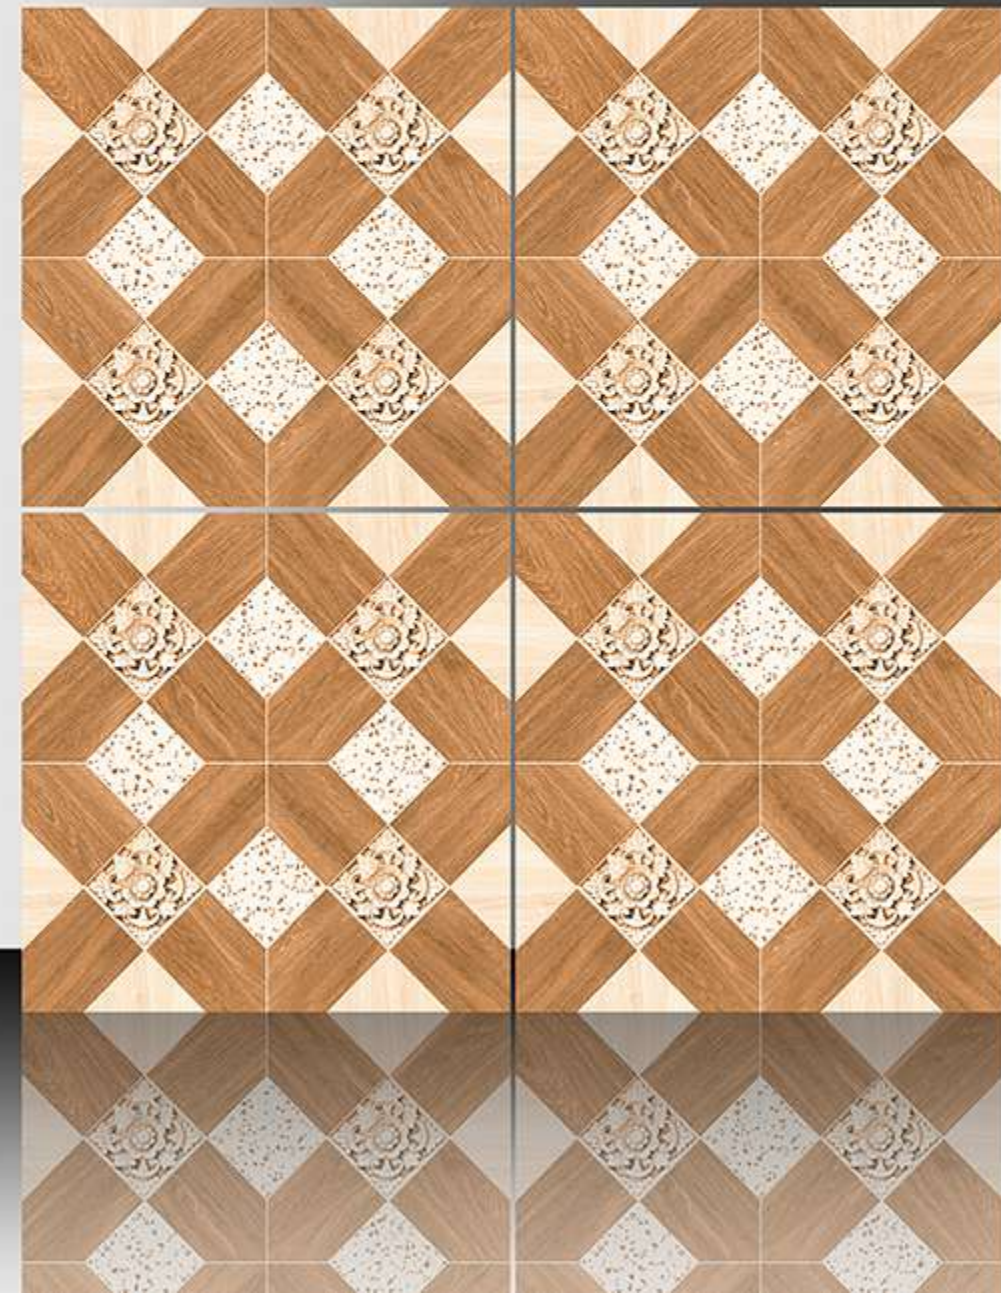

1136

GALICHA SERIES

WHITE BODY

PORCELAIN TILES

600X600 mm

1137

GALICHA SERIES

WHITE BODY