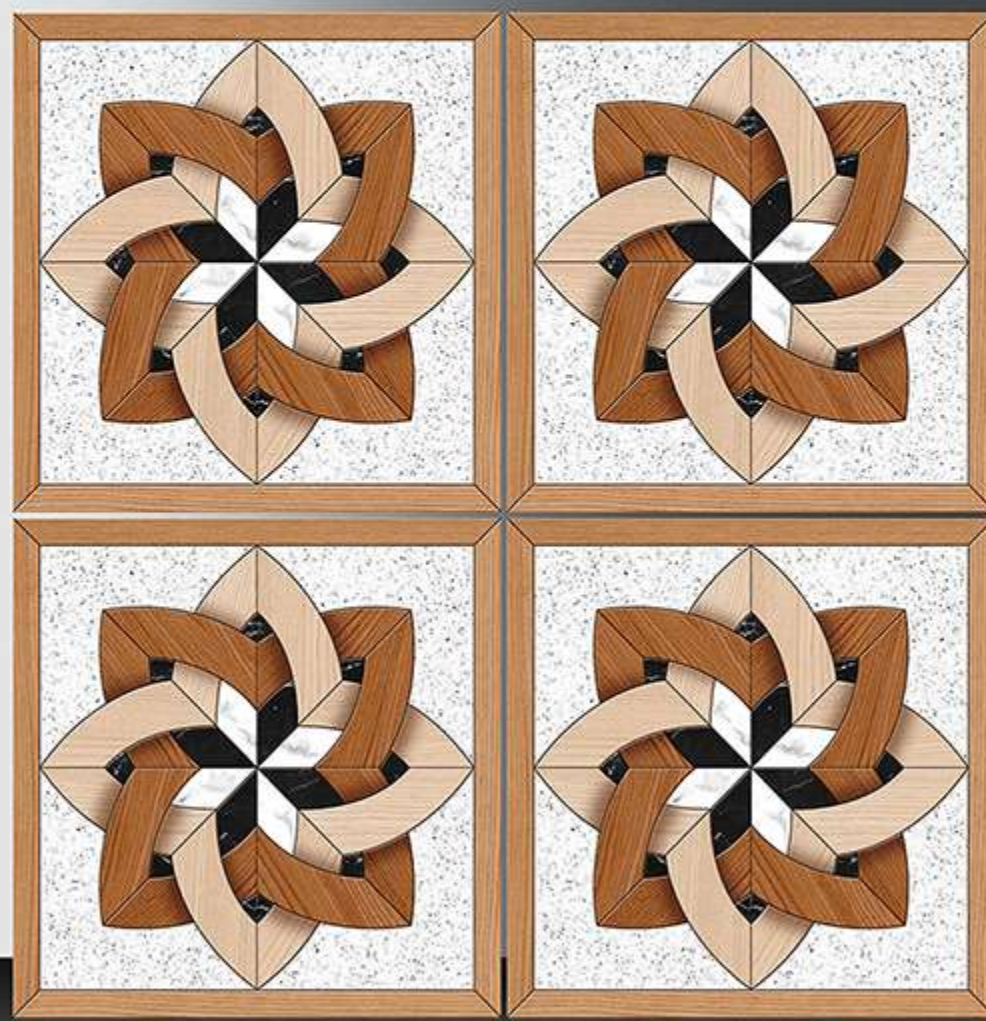

GALICHA SERIES

WHITE BODY

PORCELAIN TILES

600X600 mm

1140

GALICHA SERIES

WHITE BODY

PORCELAIN TILES