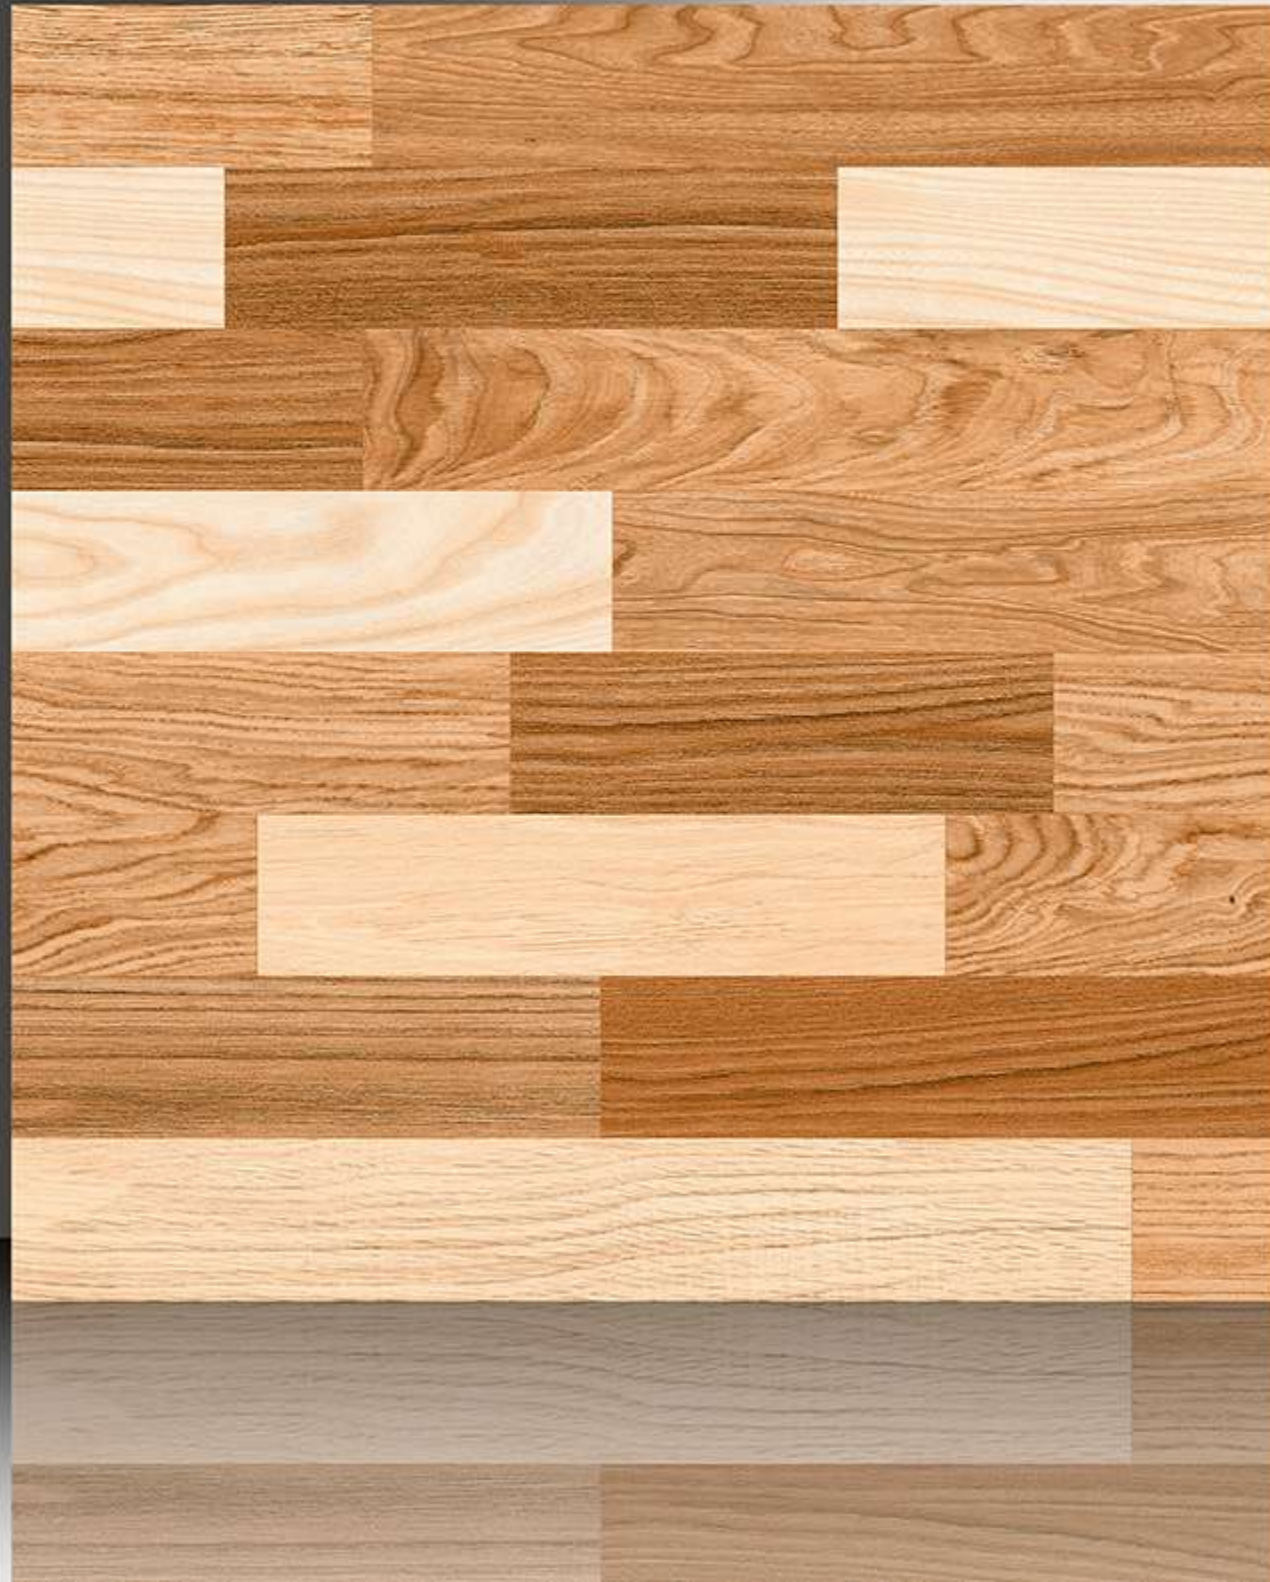

1110

GALICHA SERIES

WHITE BODY

PORCELAIN TILES

600X600 mm

1111

GALICHA SERIES

WHITE BODY