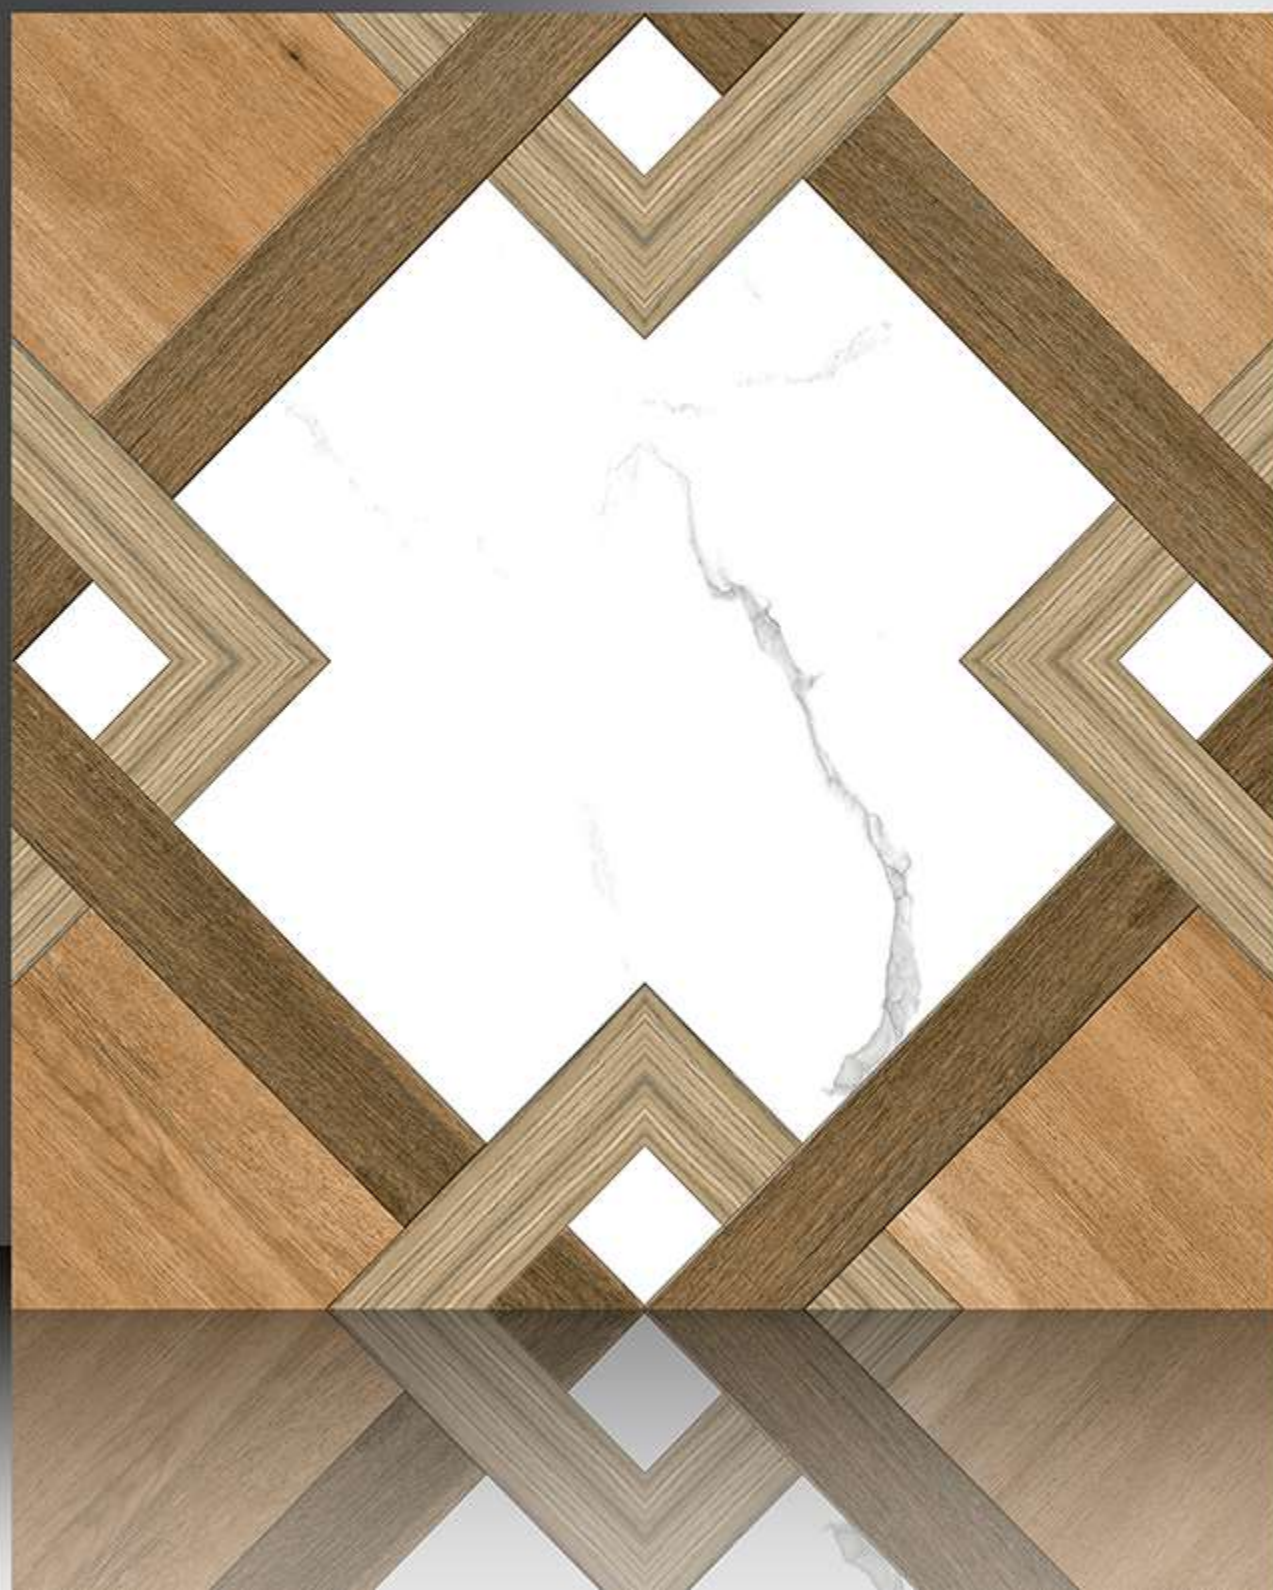

600X600 mm

1149

GALICHA SERIES

WHITE BODY

PORCELAIN TILES

600X600 mm

1150

GALICHA SERIES