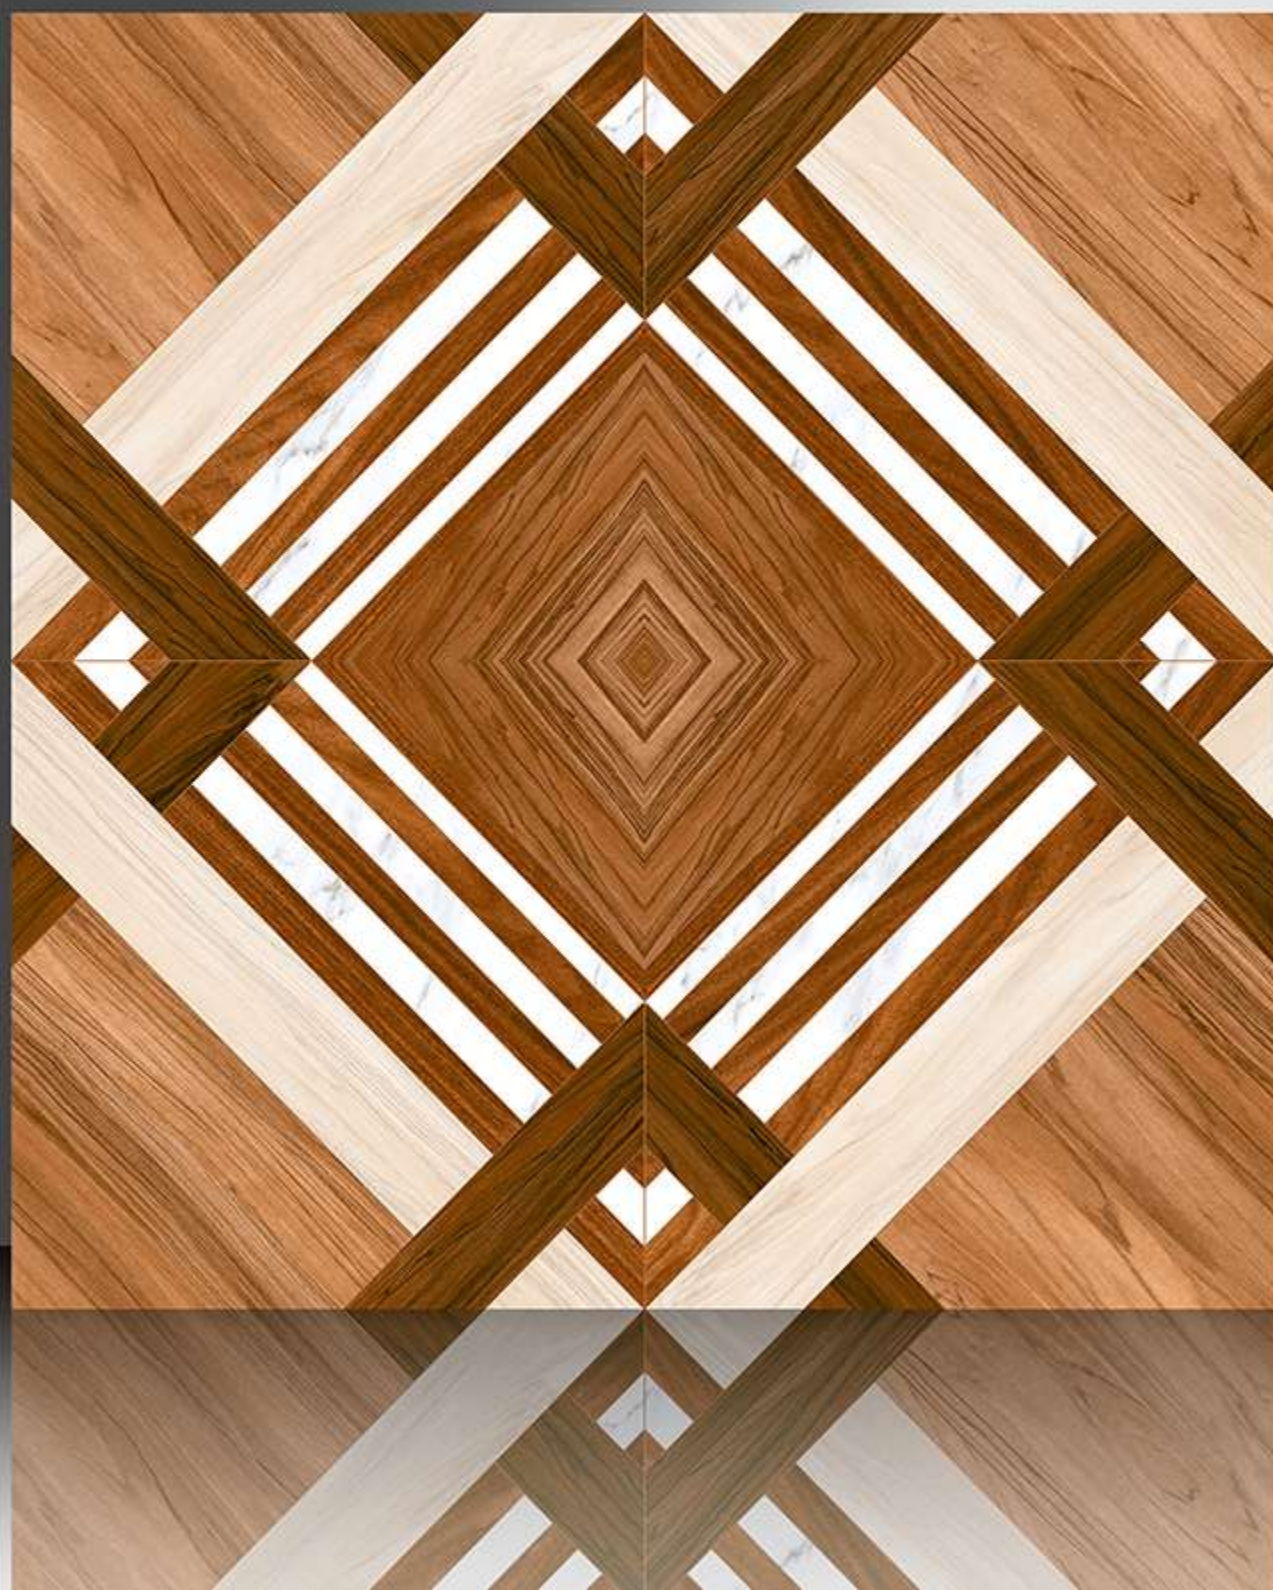

600X600 mm

1125

GALICHA SERIES

WHITE BODY

PORCELAIN TILES

600X600 mm

1126

GALICHA SERIES