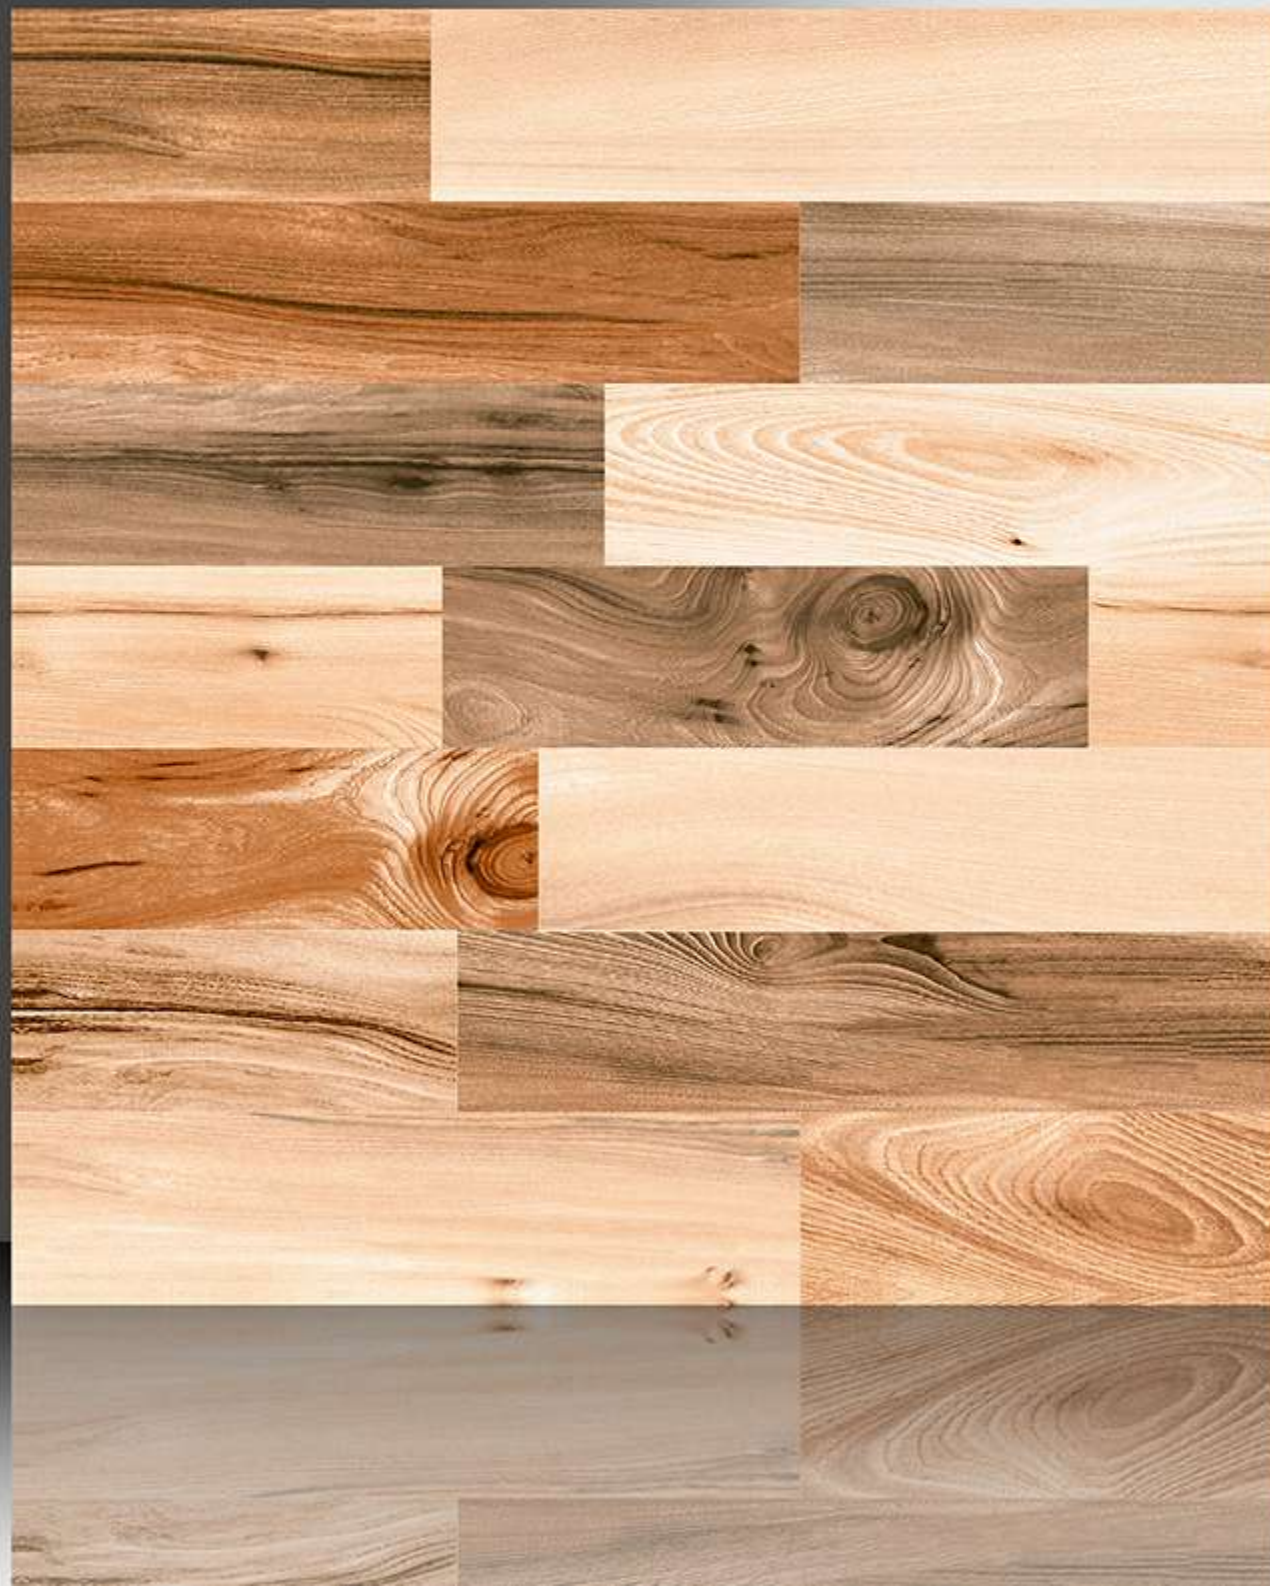

WHITE BODY

PORCELAIN TILES

600X600 mm