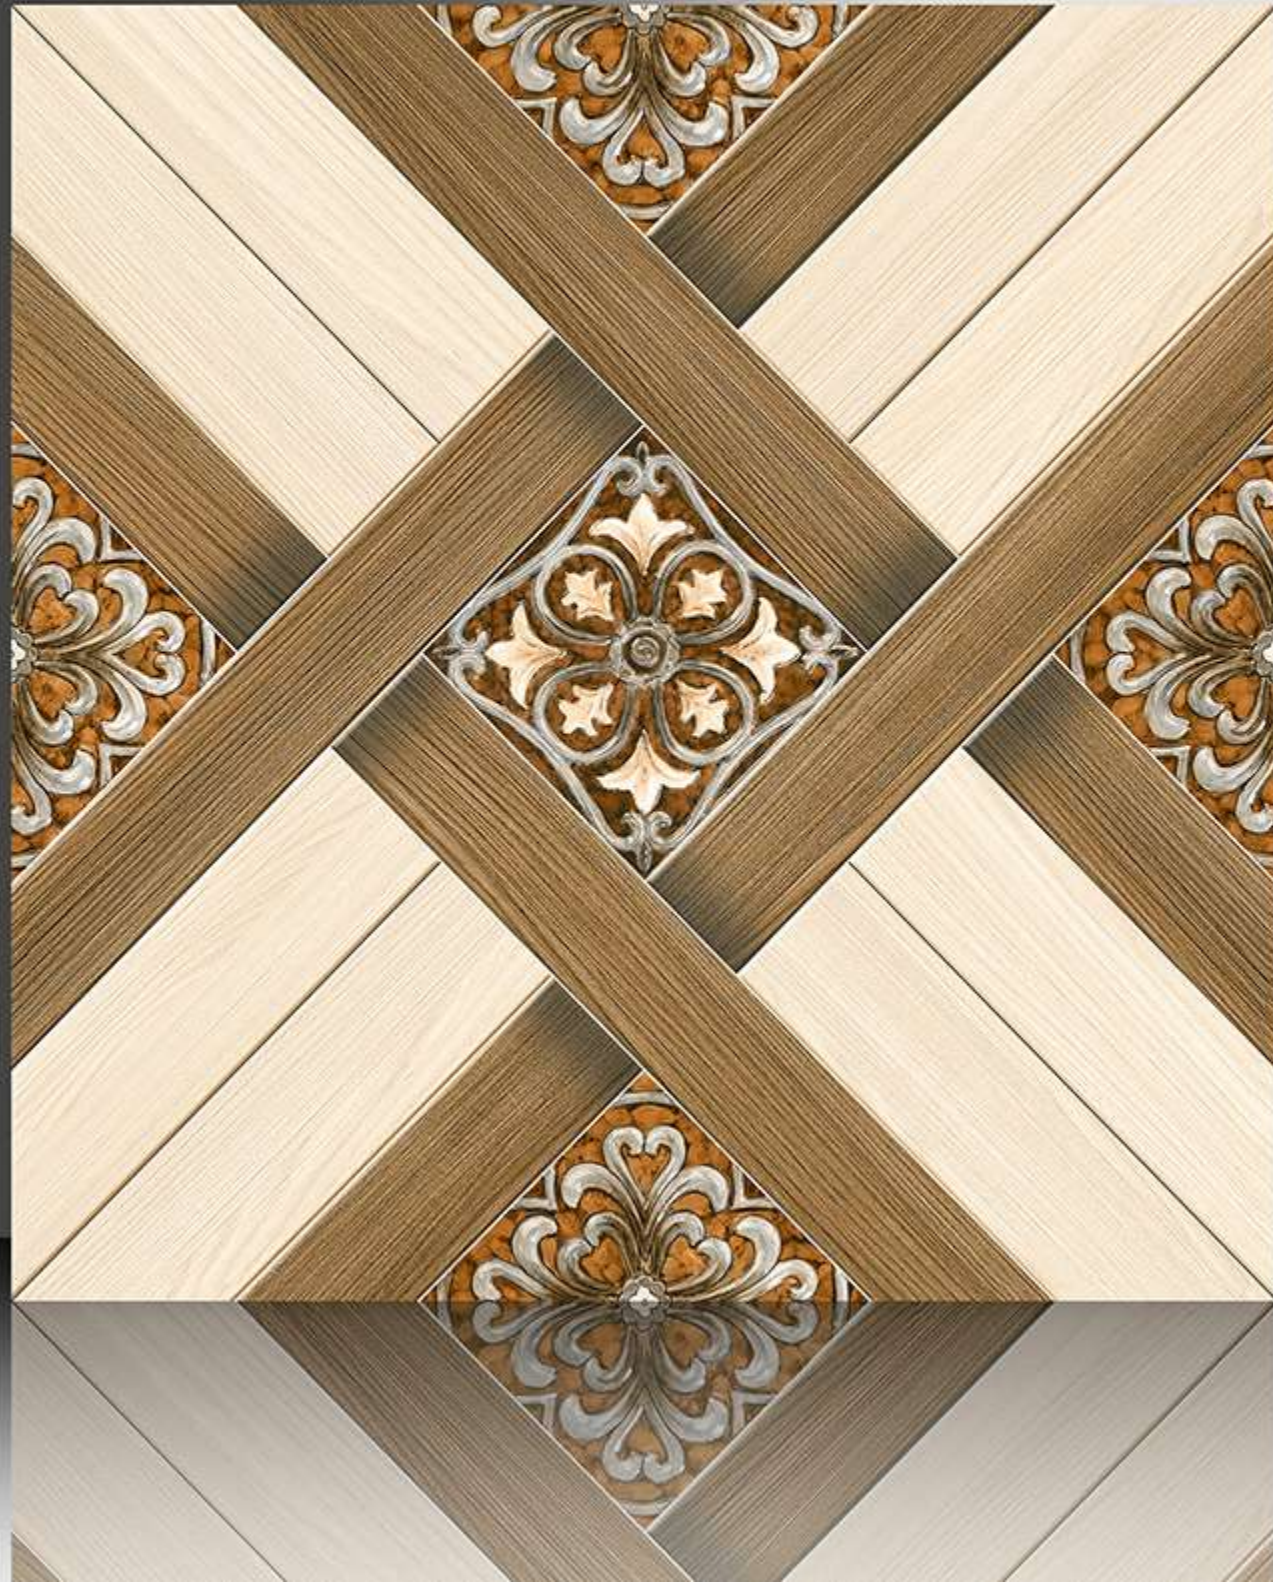

600X600 mm

1133

GALICHA SERIES

WHITE BODY

PORCELAIN TILES

600X600 mm

1134

GALICHA SERIES