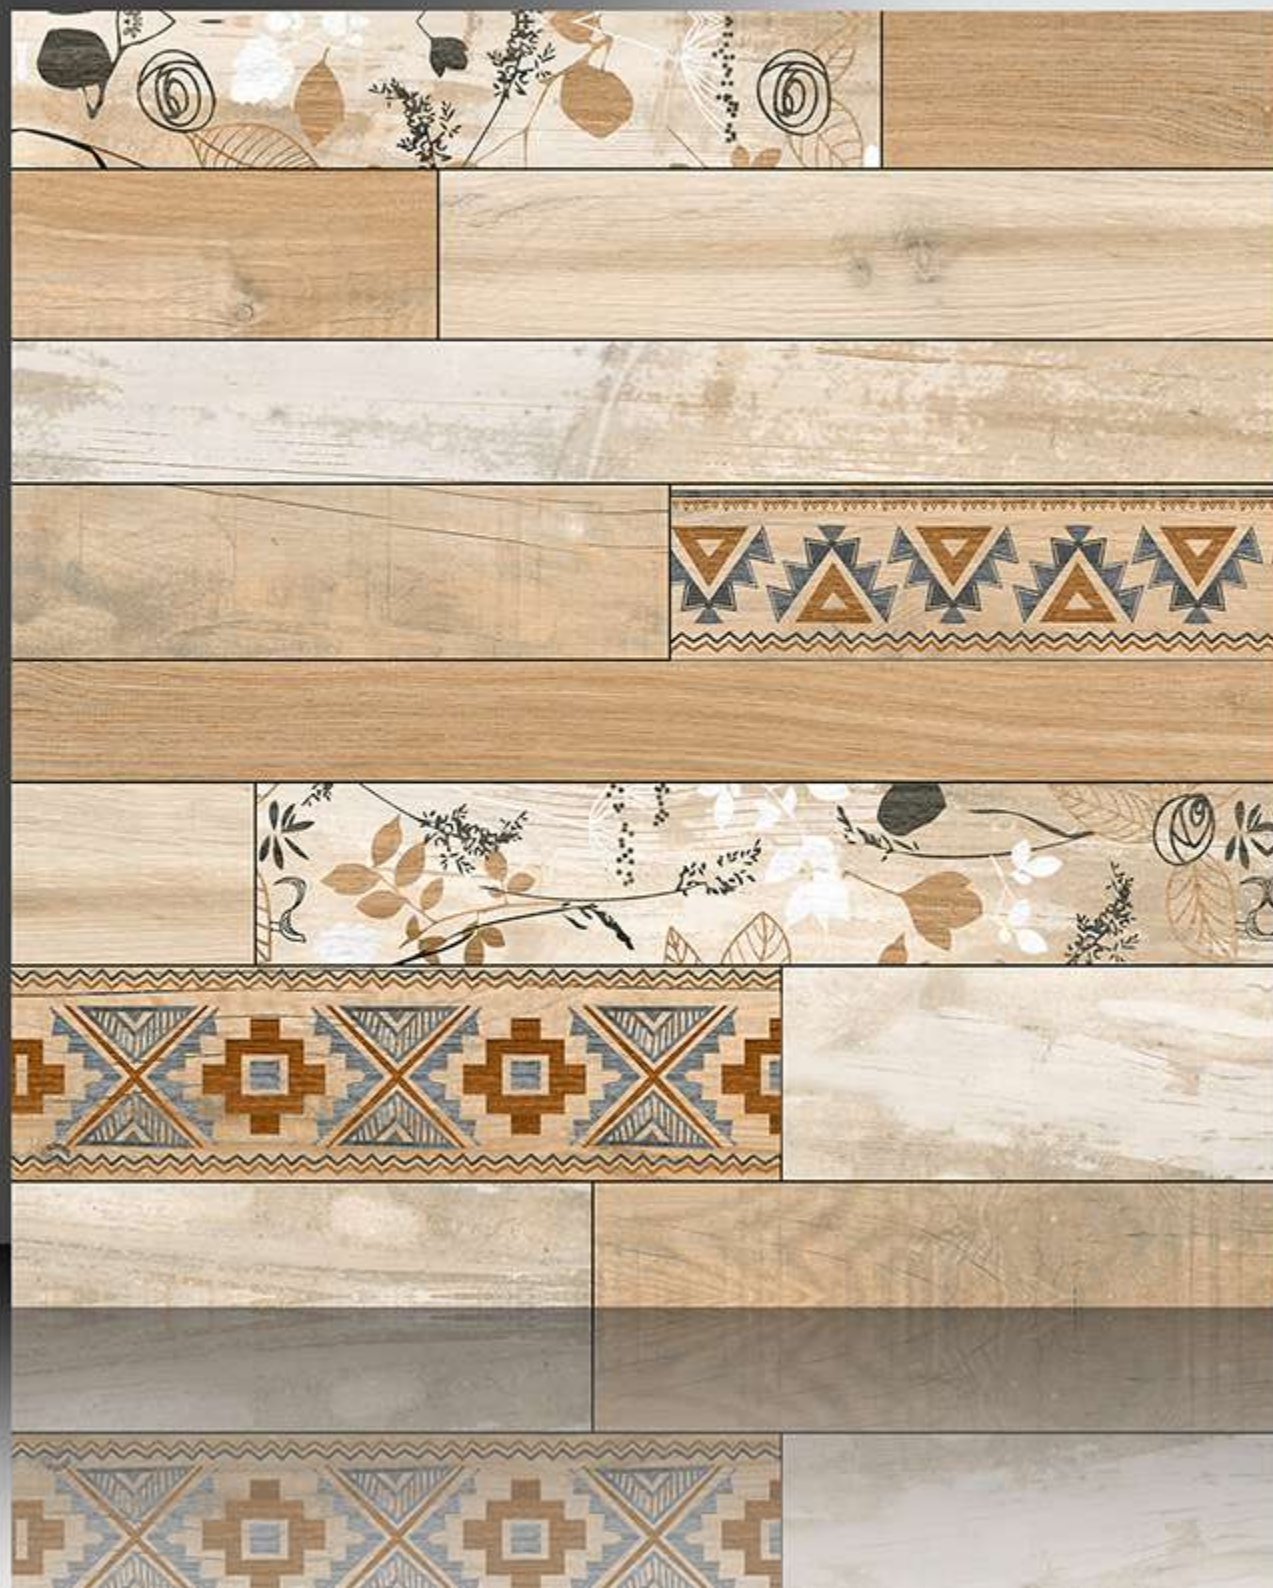

WHITE BODY

PORCELAIN TILES

600X600 mm