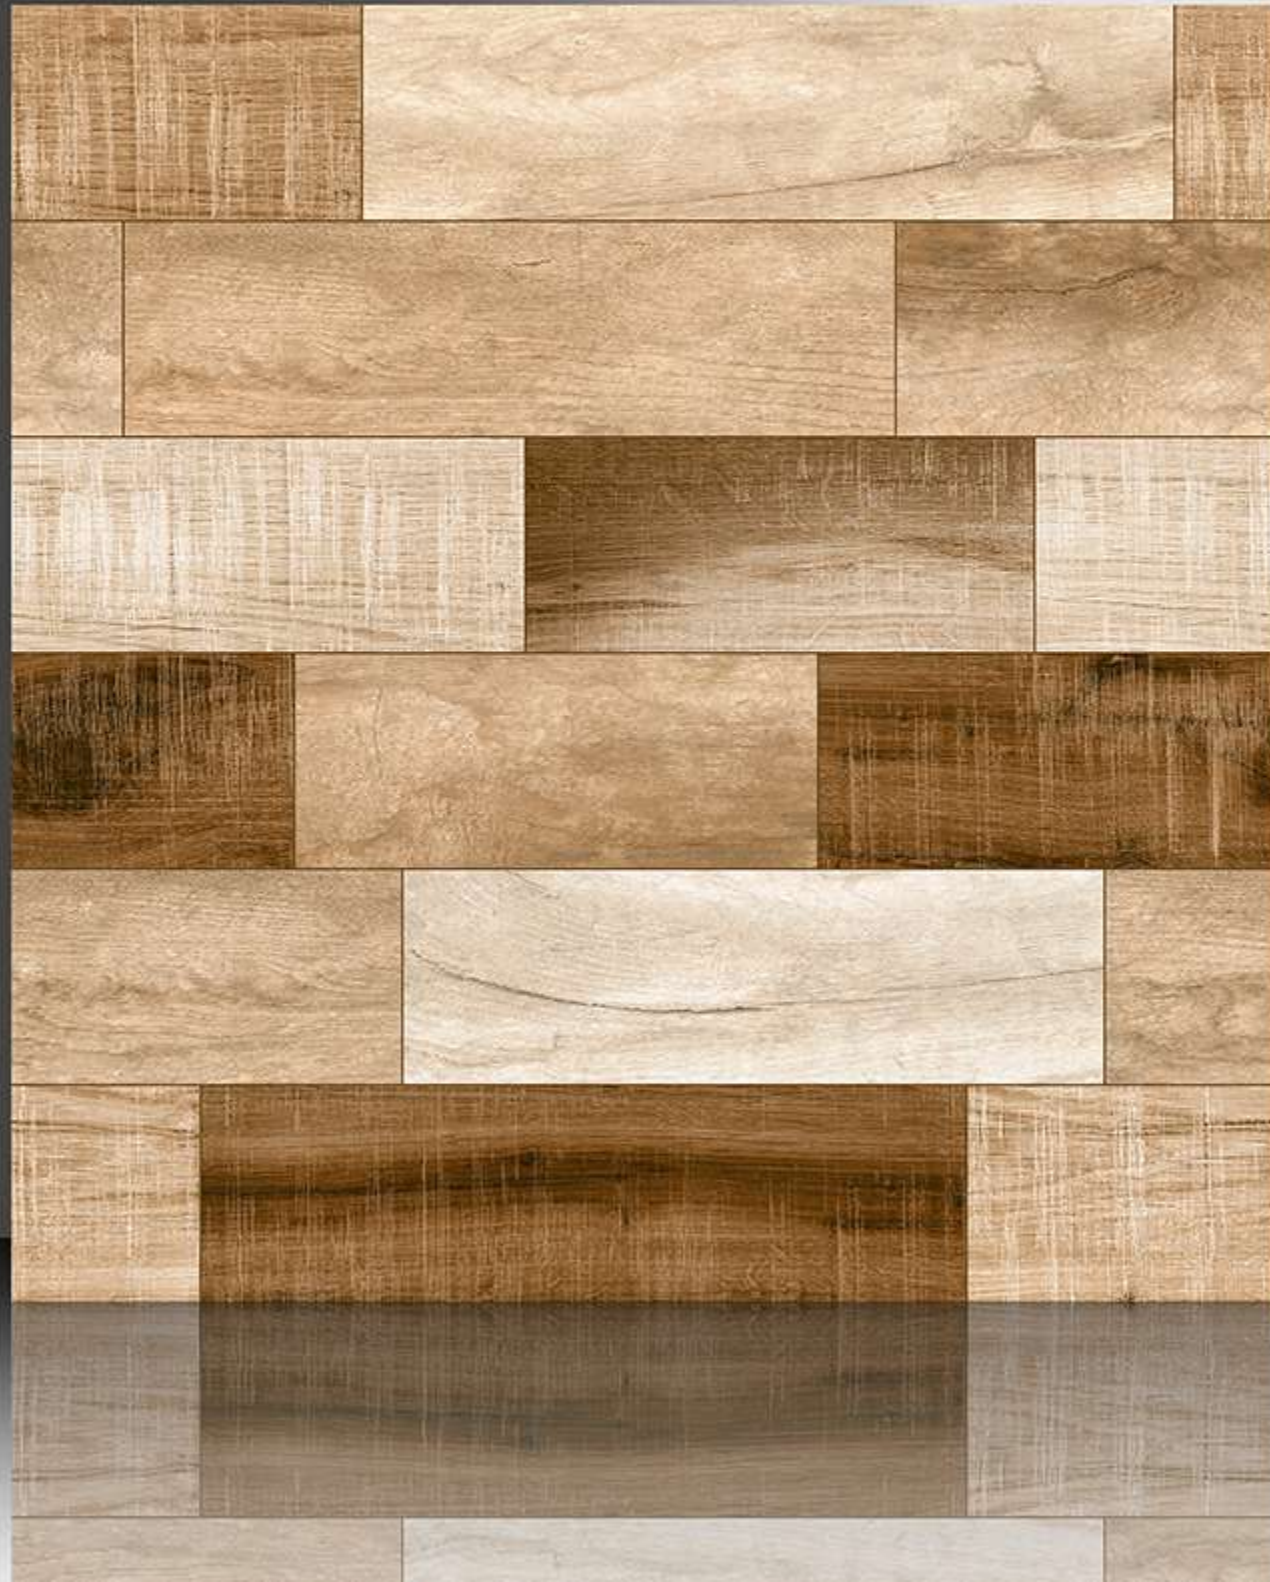

WHITE BODY

PORCELAIN TILES

600X600 mm