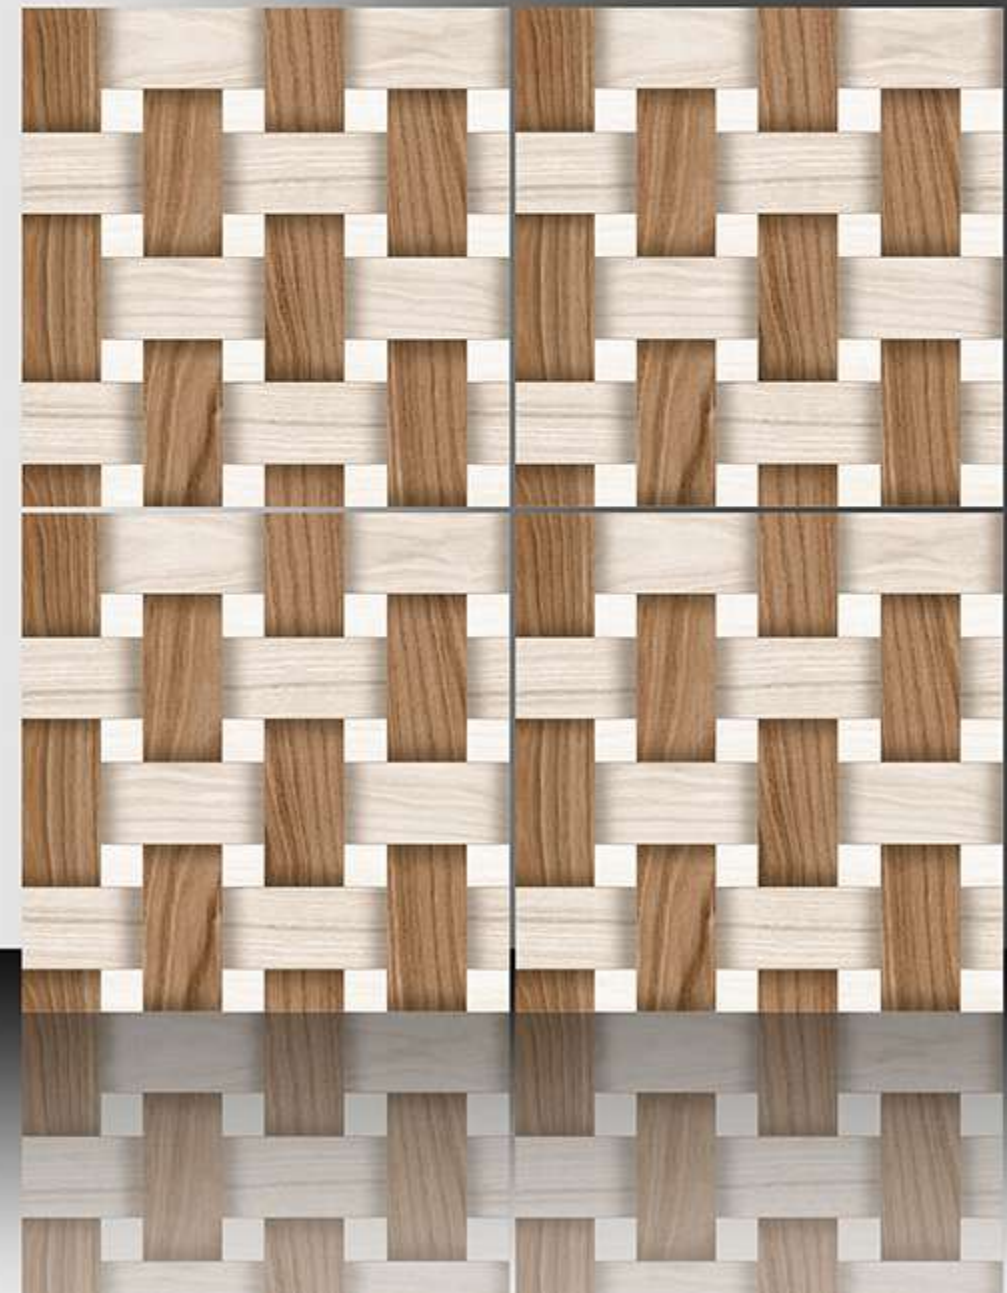

600X600 mm

1107

GALICHA SERIES

WHITE BODY

PORCELAIN TILES

600X600 mm

1108

GALICHA SERIES