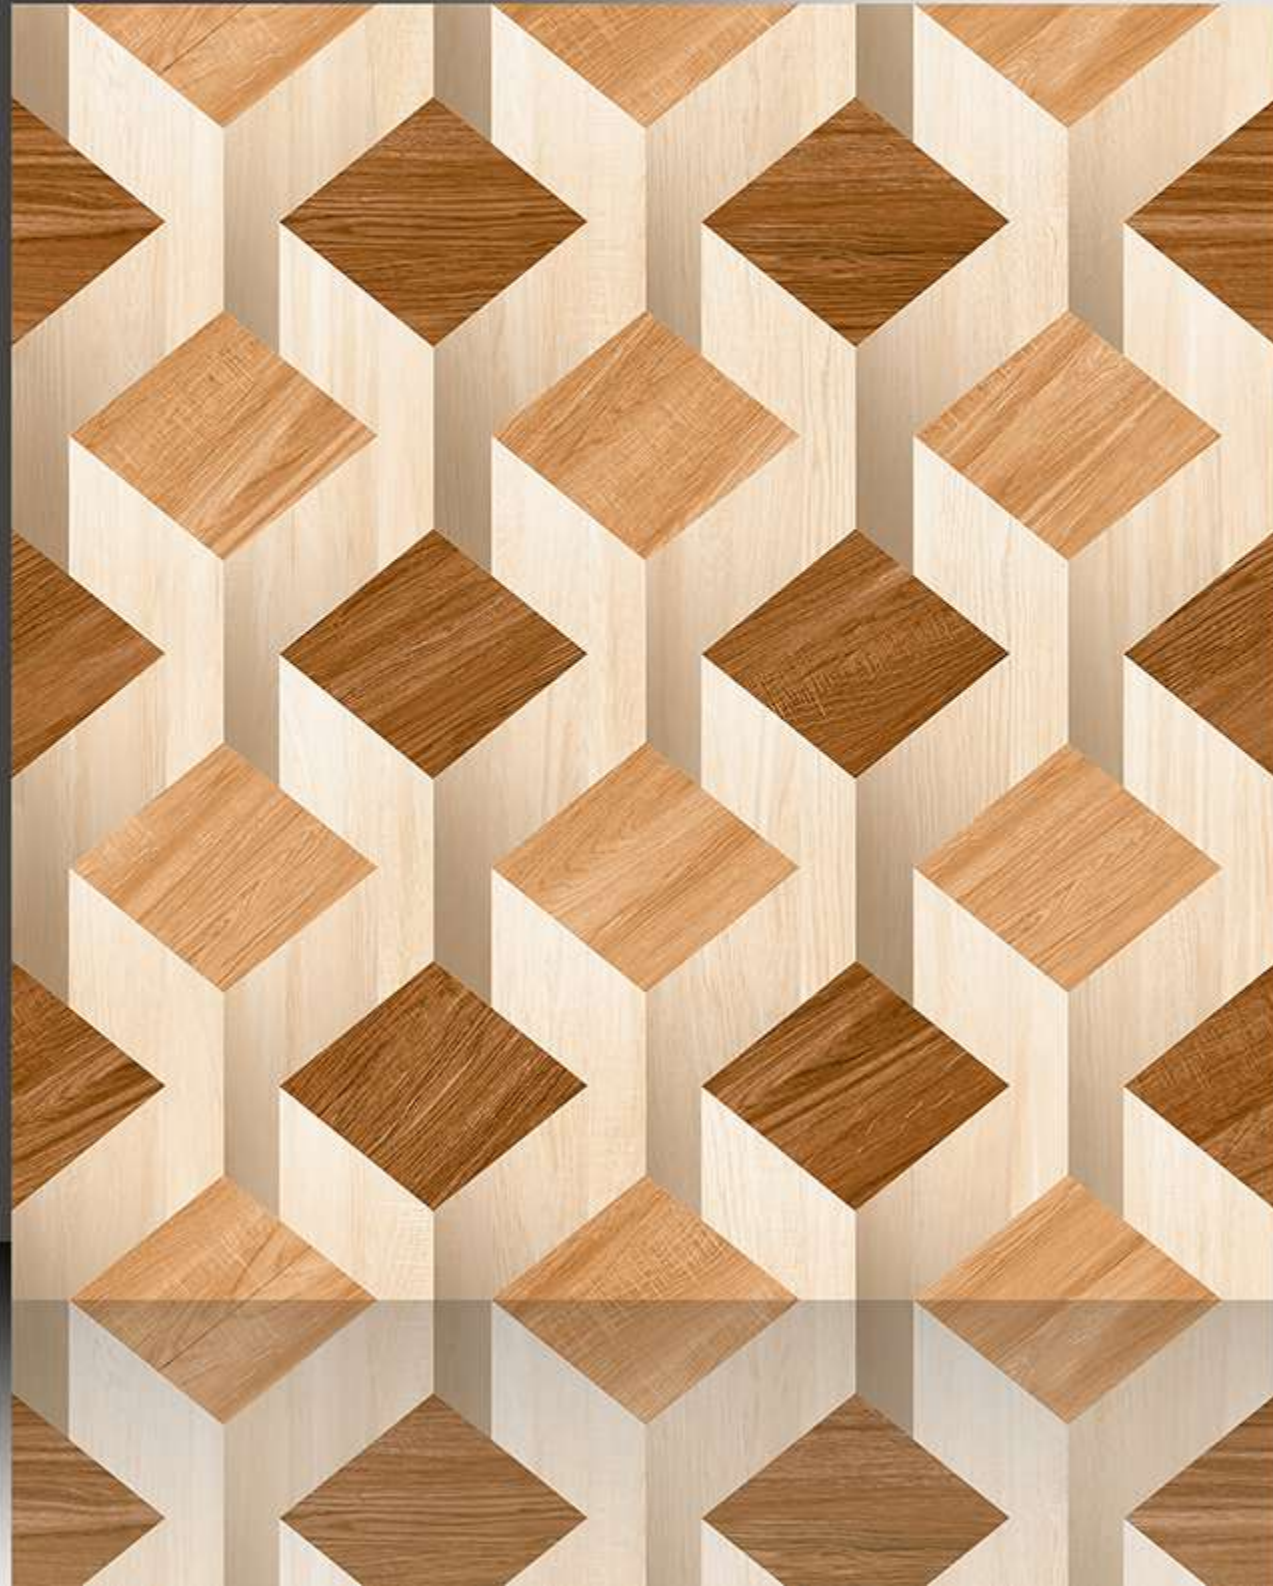

WHITE BODY

PORCELAIN TILES

600X600 mm