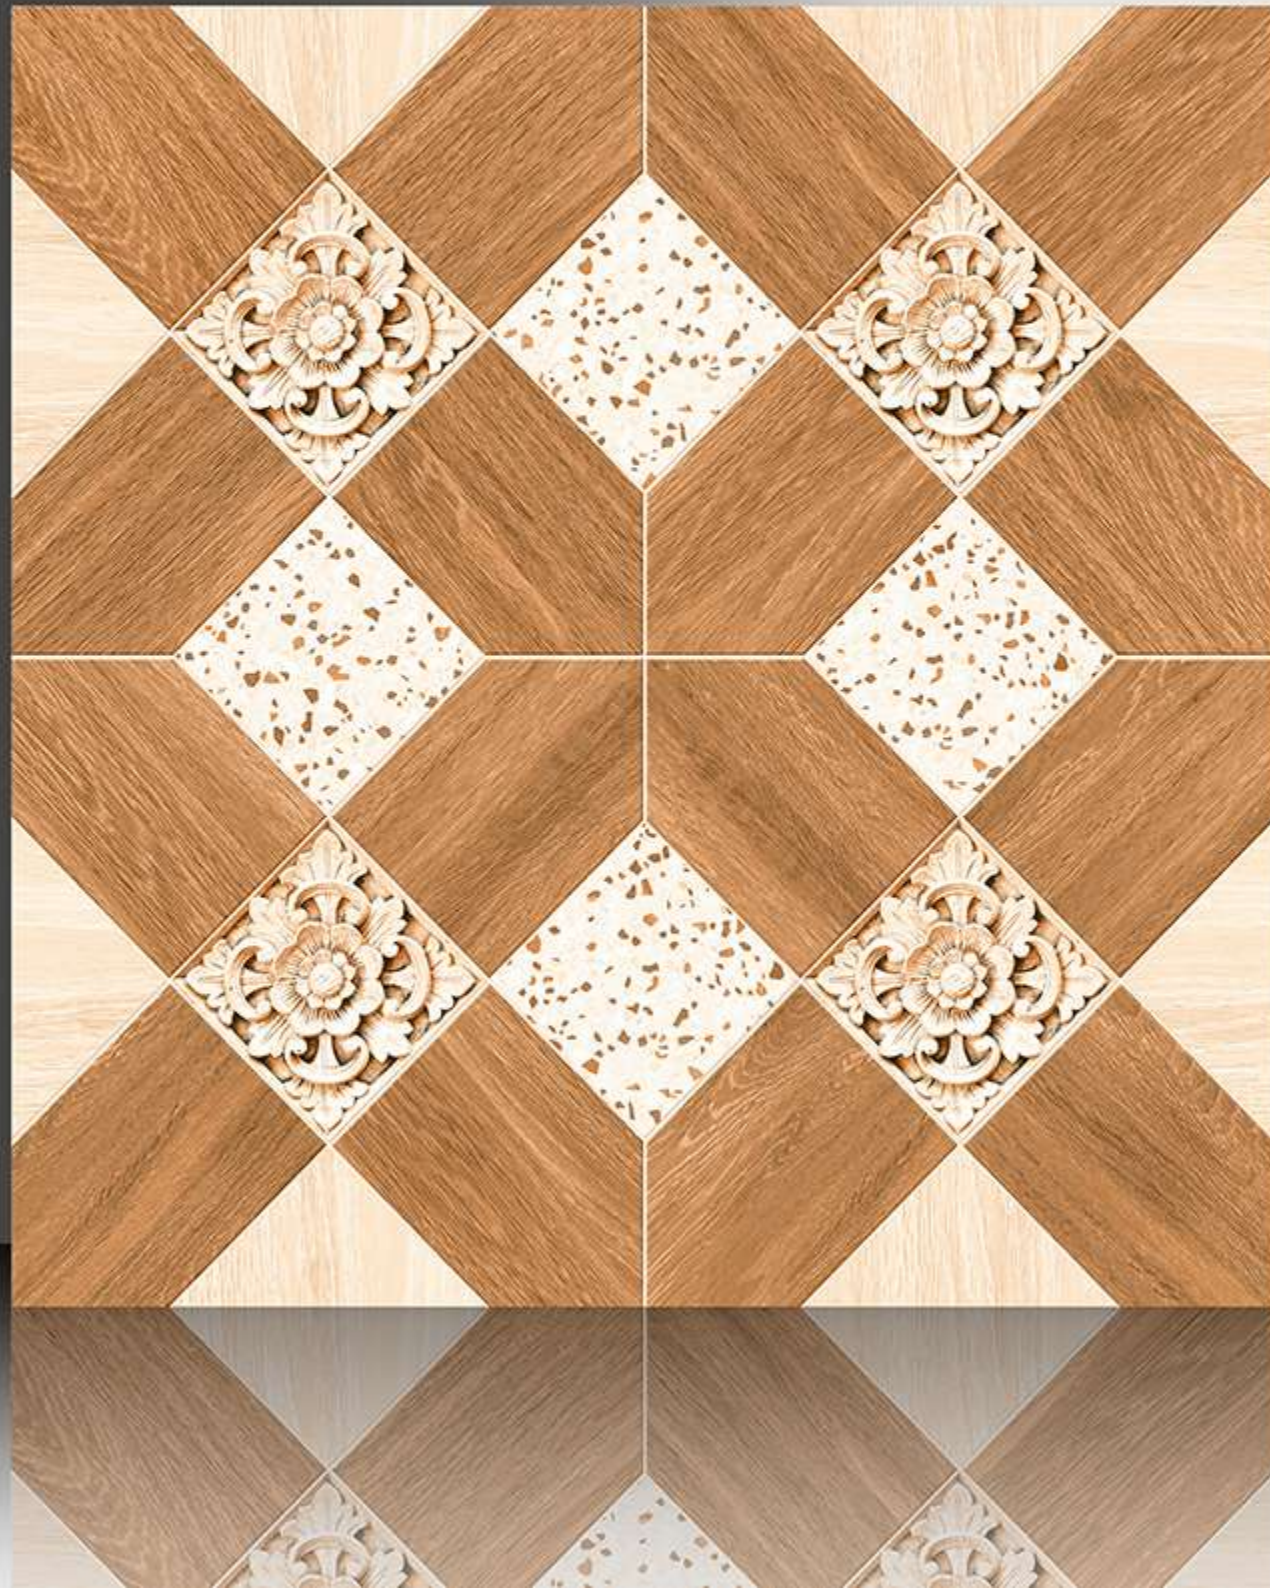

1136

GALICHA SERIES

WHITE BODY

PORCELAIN TILES

600X600 mm

1137

GALICHA SERIES

WHITE BODY