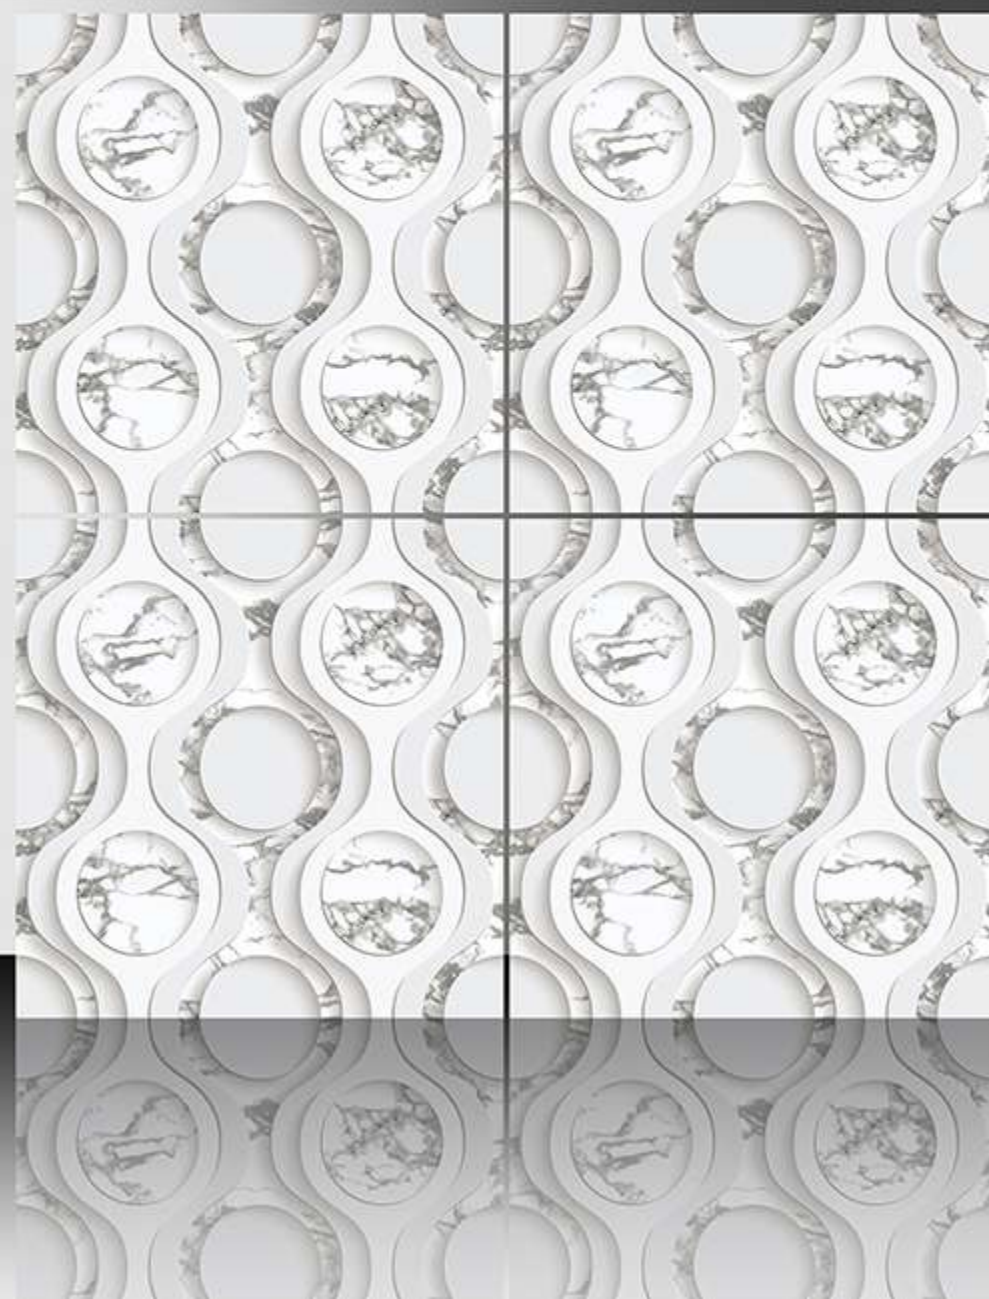

1141

GALICHA SERIES