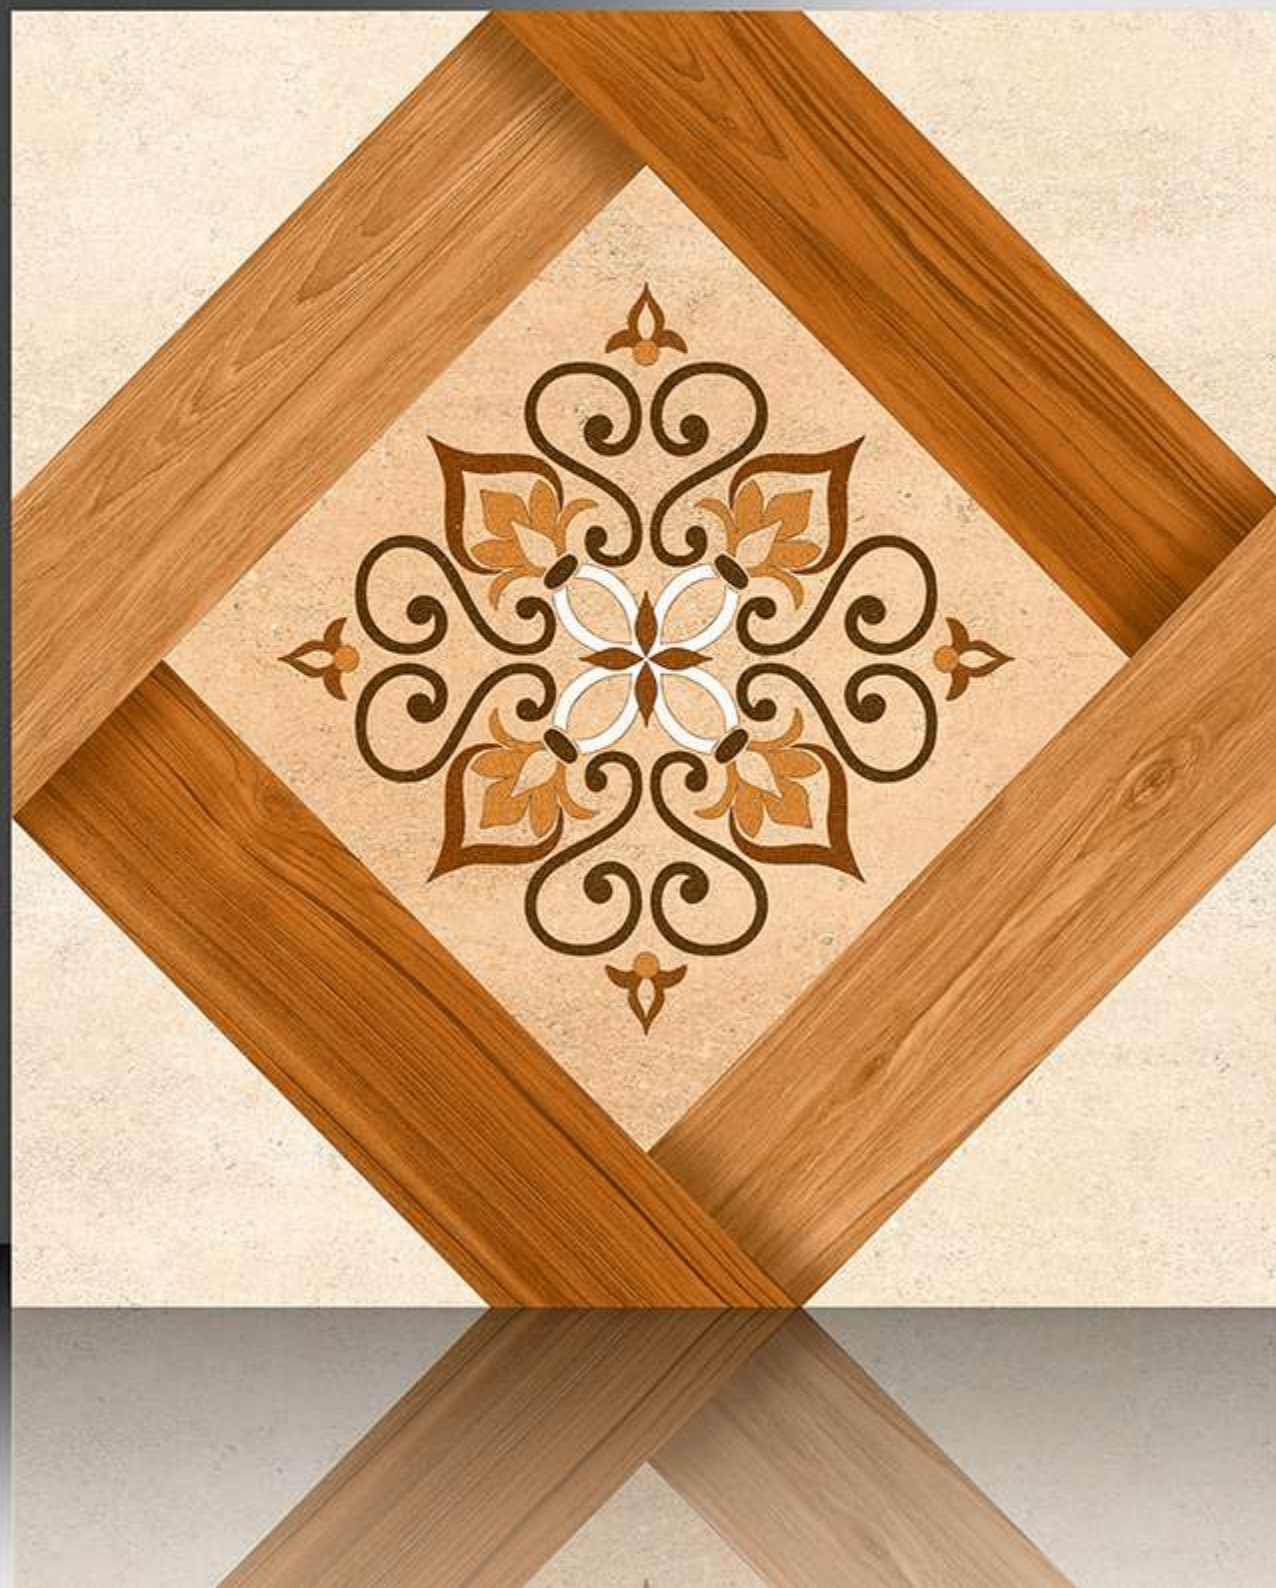

WHITE BODY

PORCELAIN TILES

600X600 mm