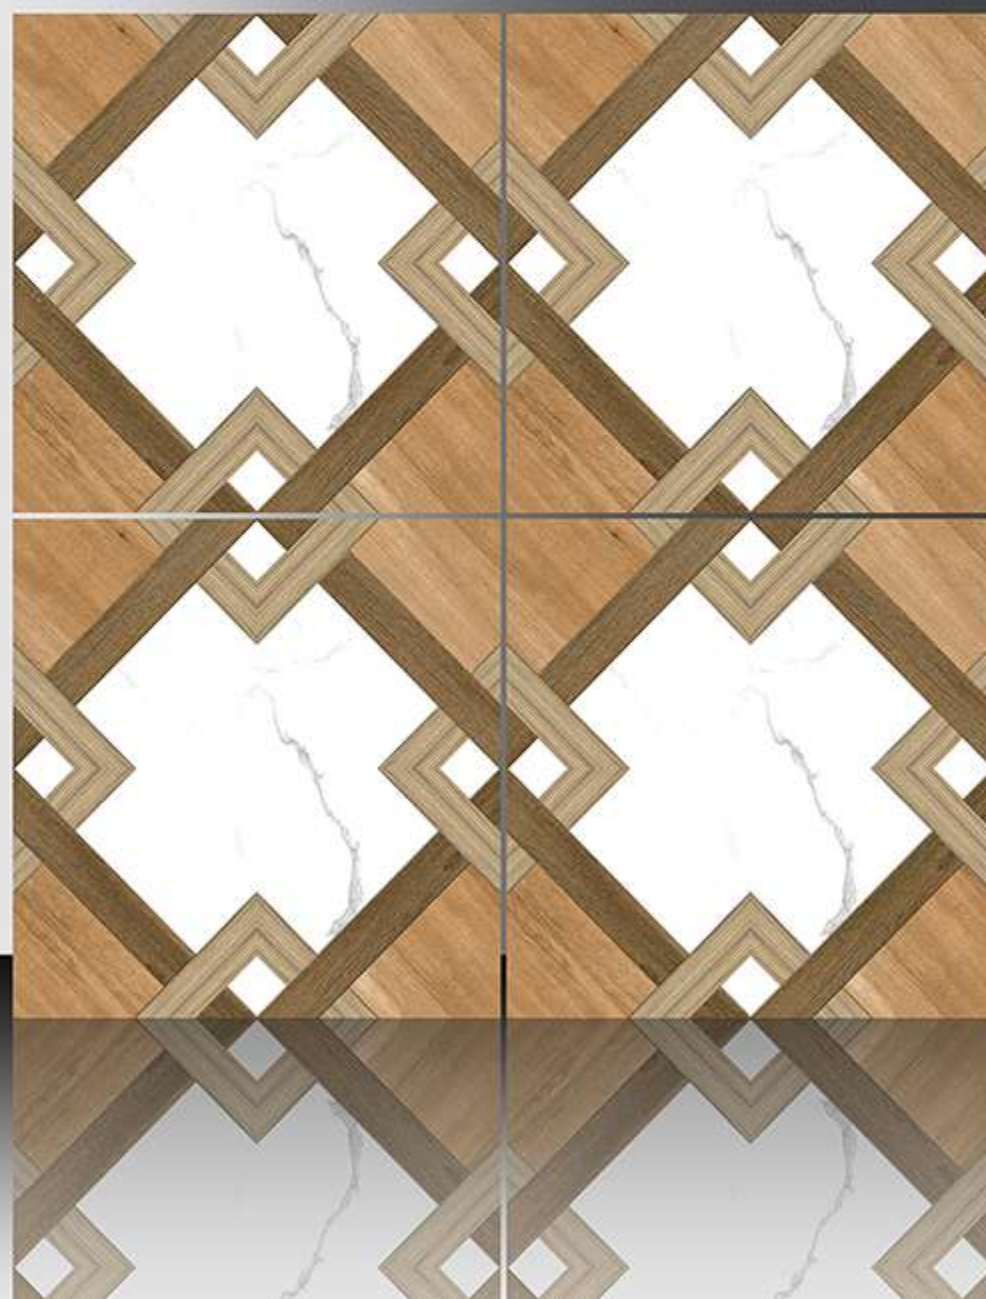

600X600 mm

1149

GALICHA SERIES

WHITE BODY

PORCELAIN TILES

600X600 mm

1150

GALICHA SERIES