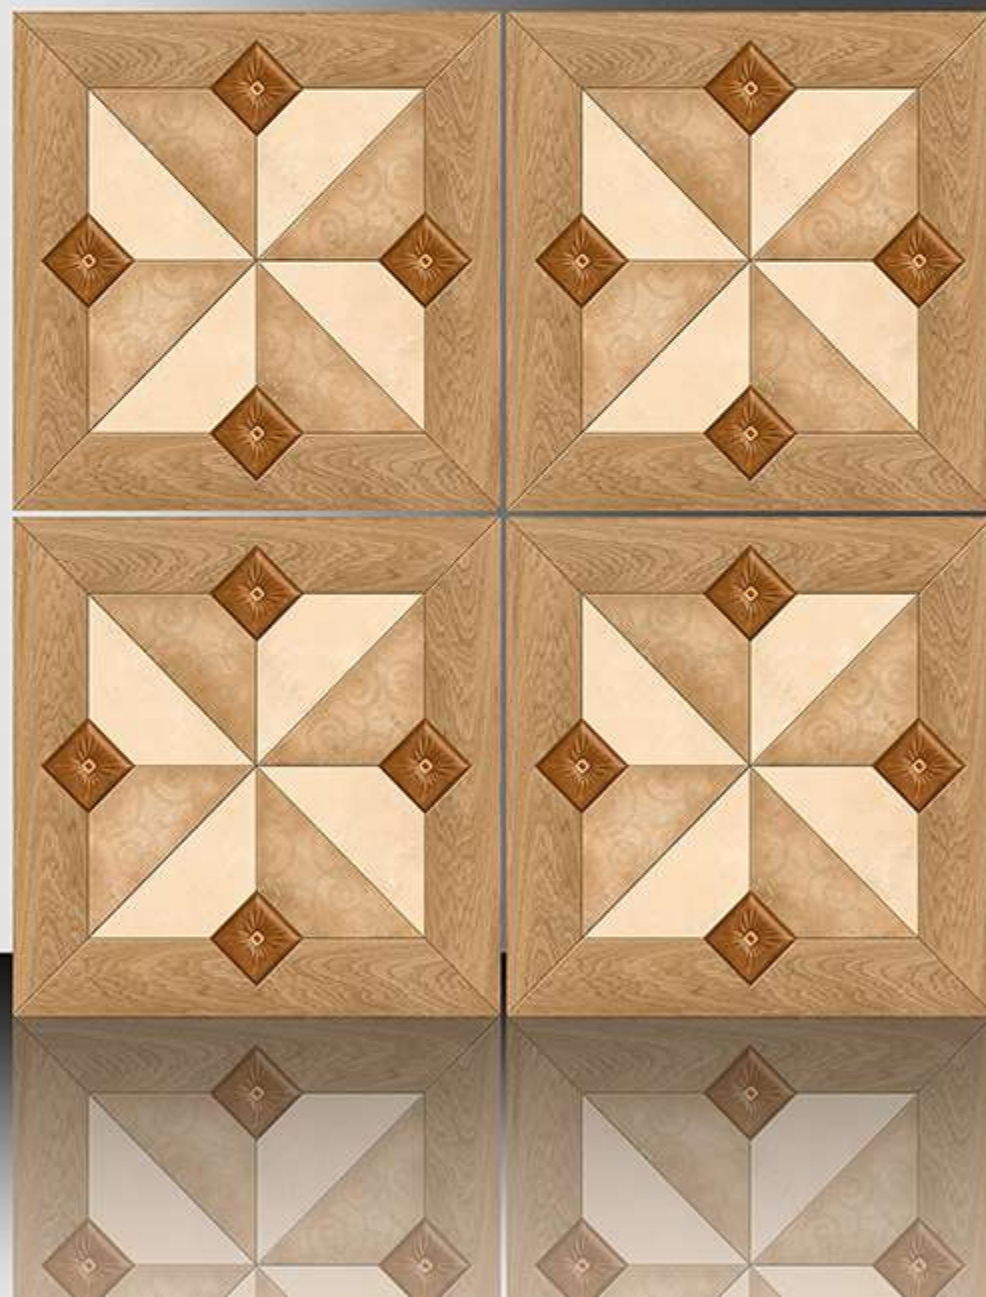

1122

GALICHA SERIES