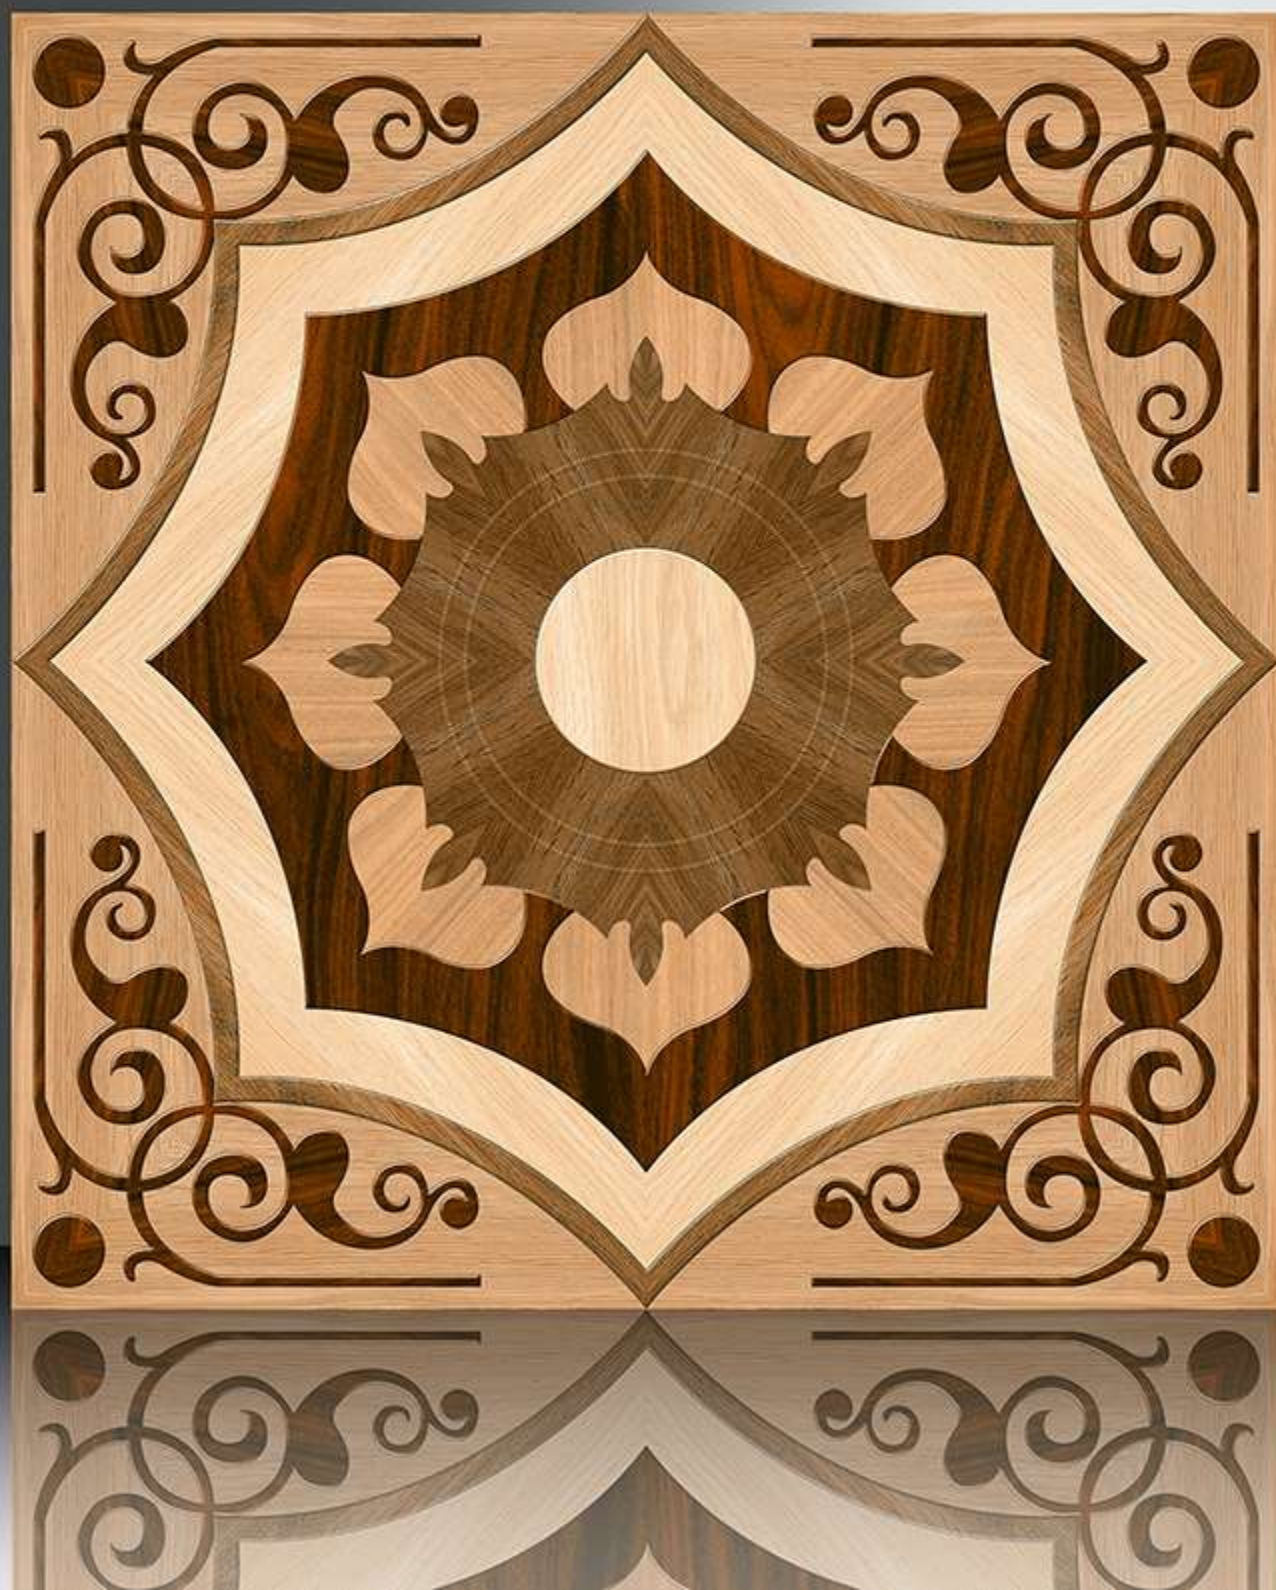

1102

GALICHA SERIES

WHITE BODY

PORCELAIN TILES

600X600 mm

1103

GALICHA SERIES

WHITE BODY