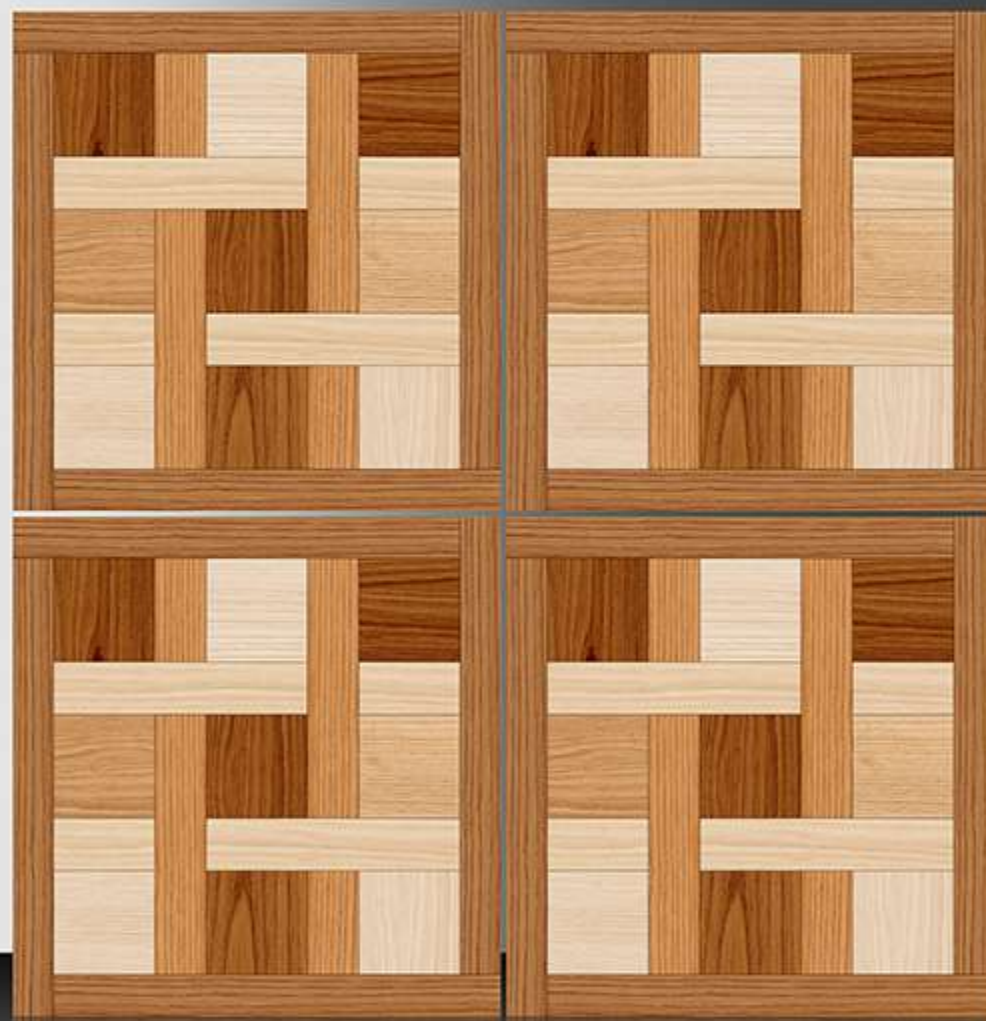

1170

GALICHA SERIES

WHITE BODY

PORCELAIN TILES

600X600 mm

1171

GALICHA SERIES

WHITE BODY