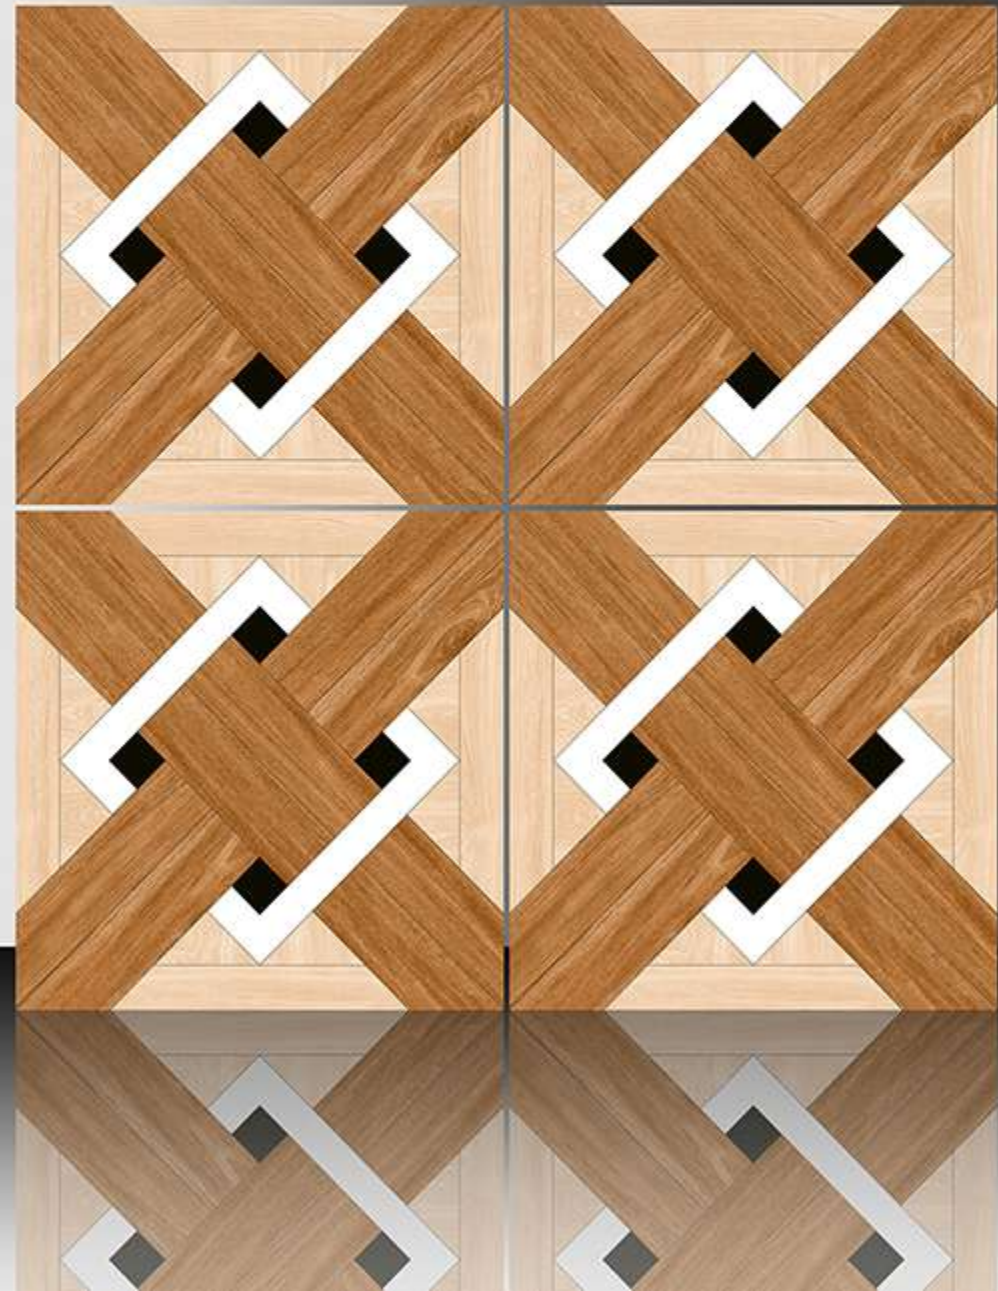

600X600 mm

1157

GALICHA SERIES

WHITE BODY

PORCELAIN TILES

600X600 mm

1158

GALICHA SERIES