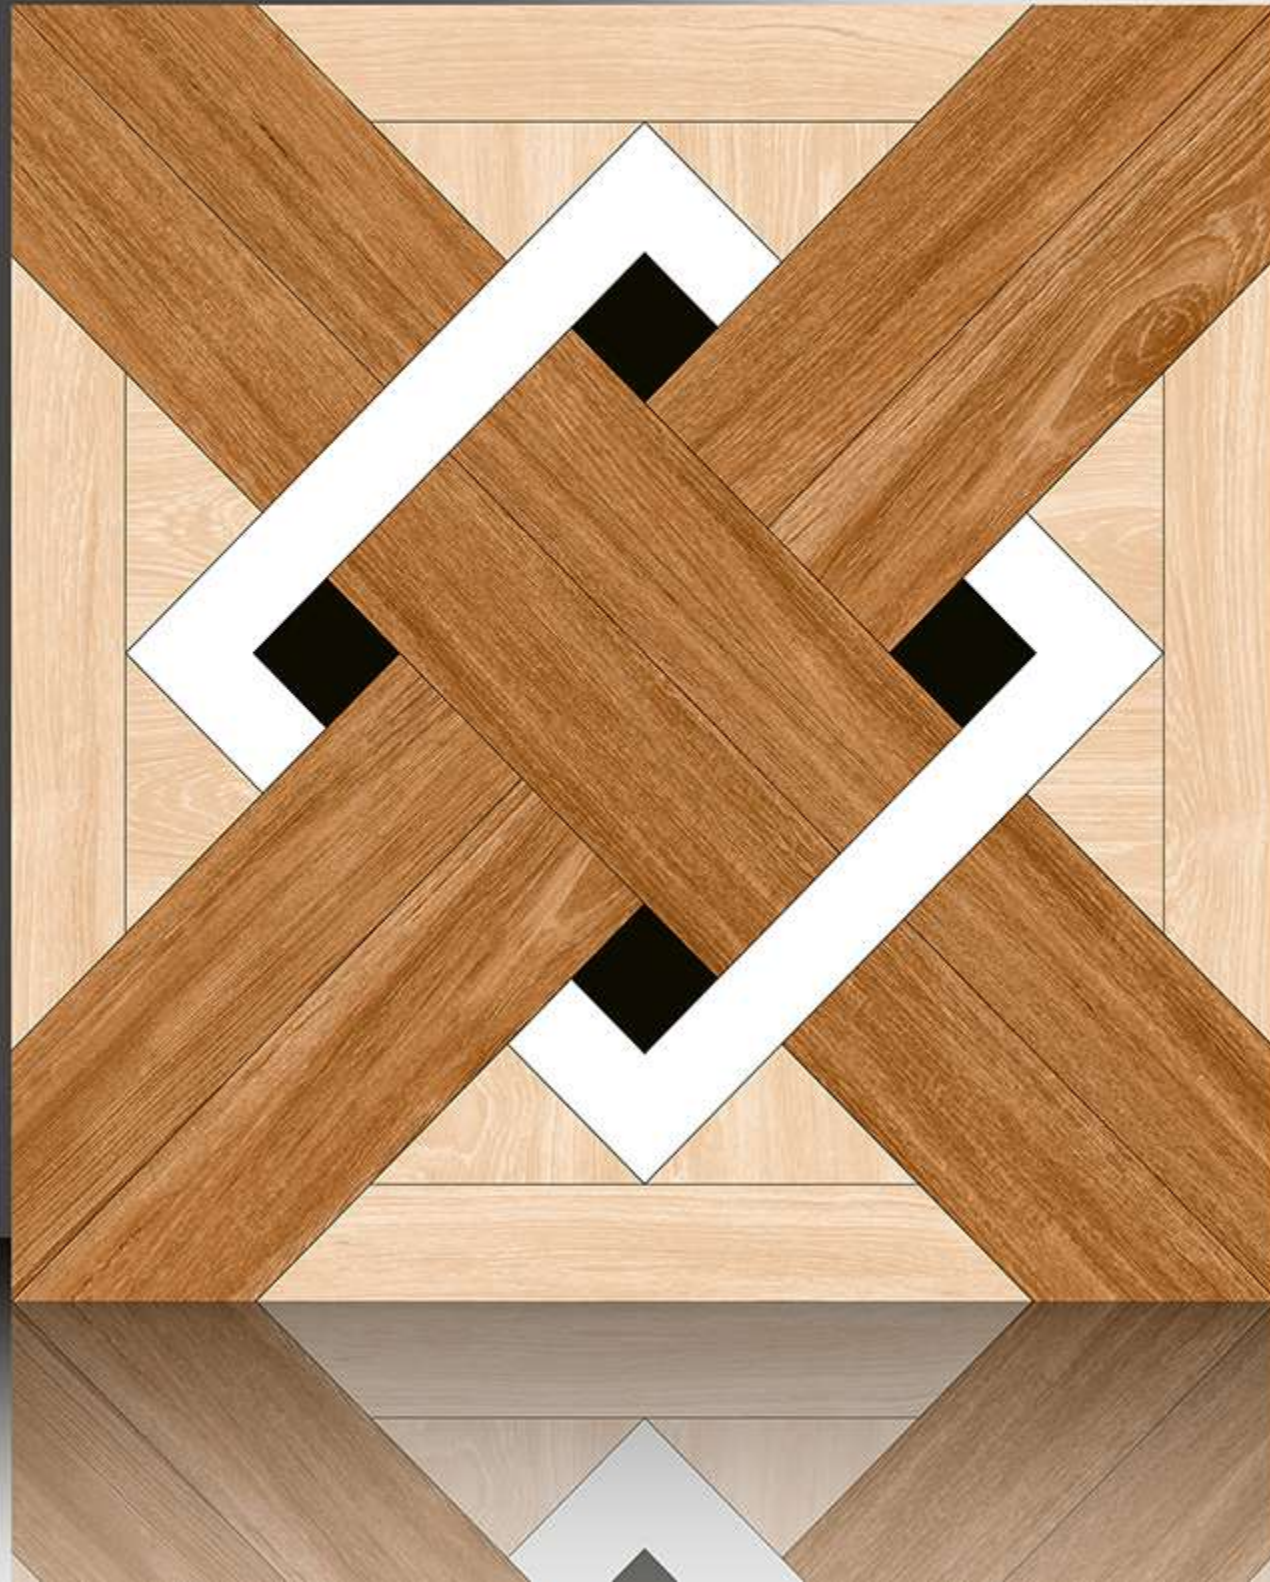

600X600 mm

1157

GALICHA SERIES

WHITE BODY

PORCELAIN TILES

600X600 mm

1158

GALICHA SERIES