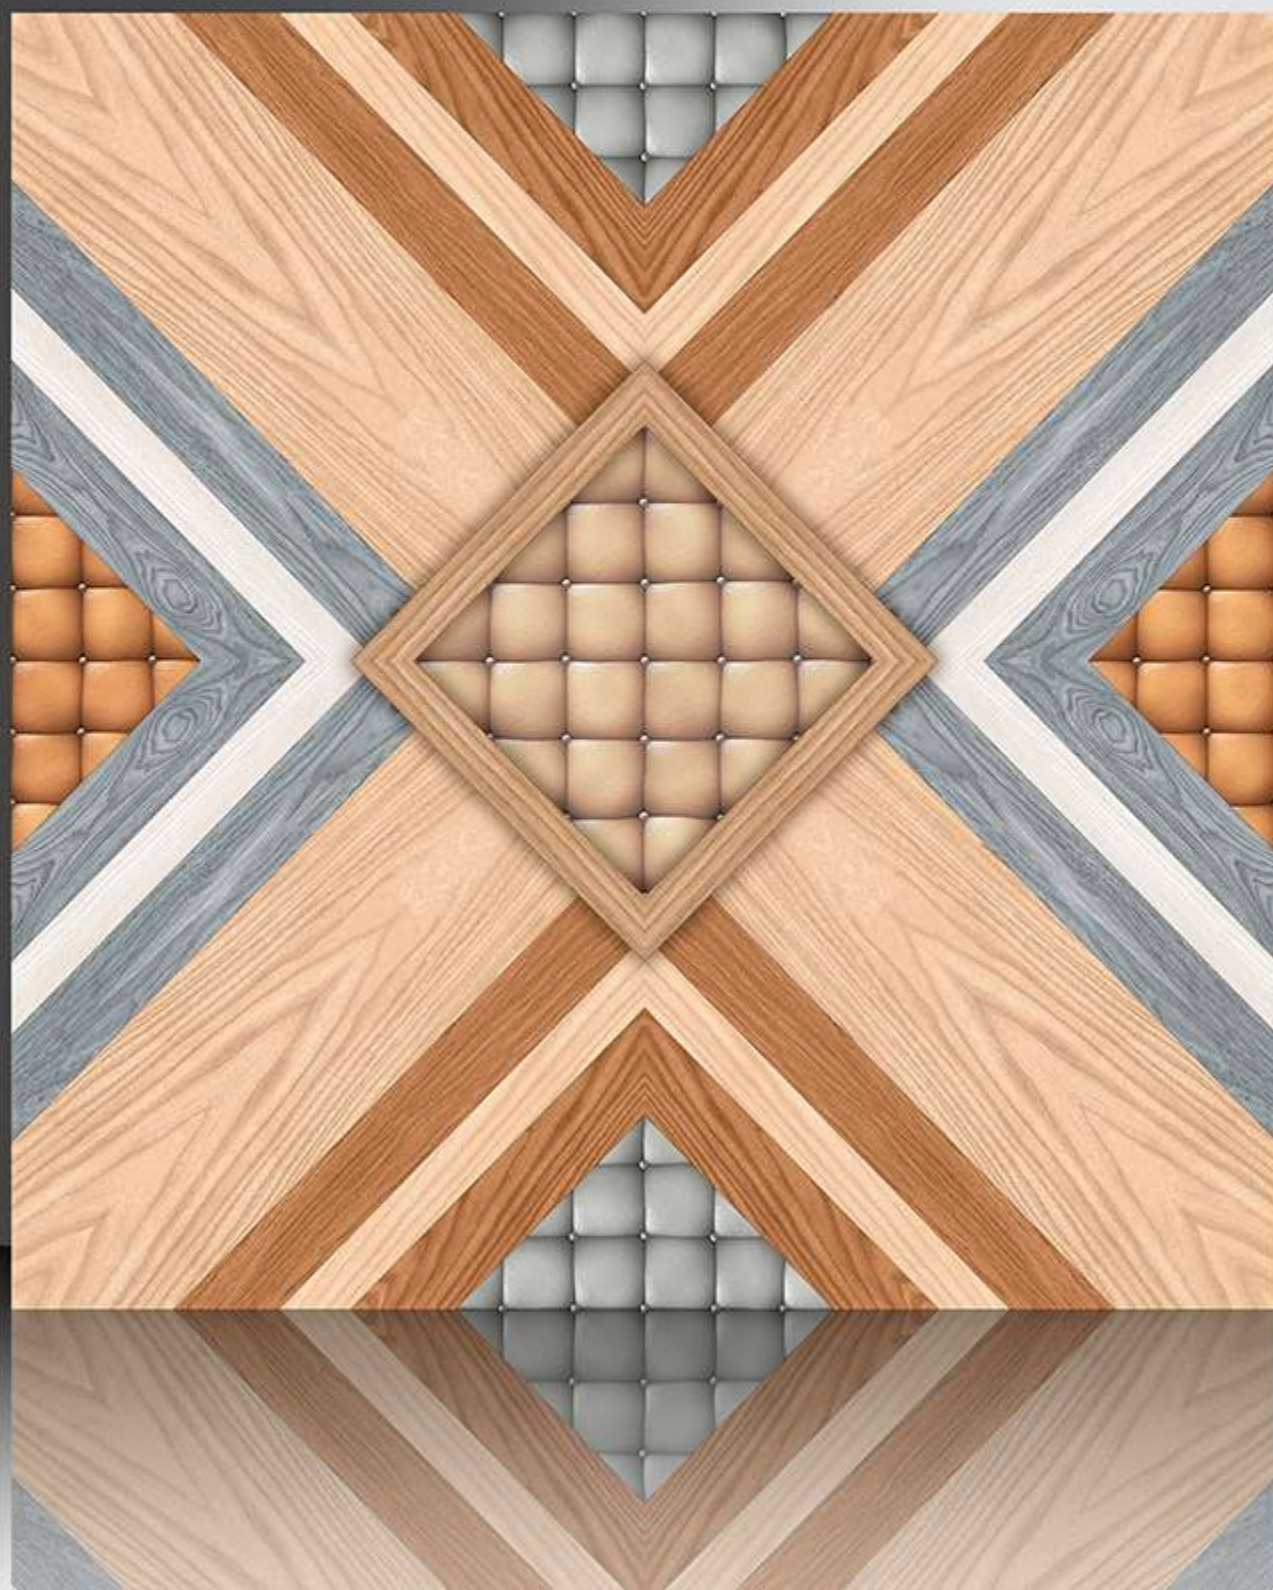

WHITE BODY

PORCELAIN TILES

600X600 mm