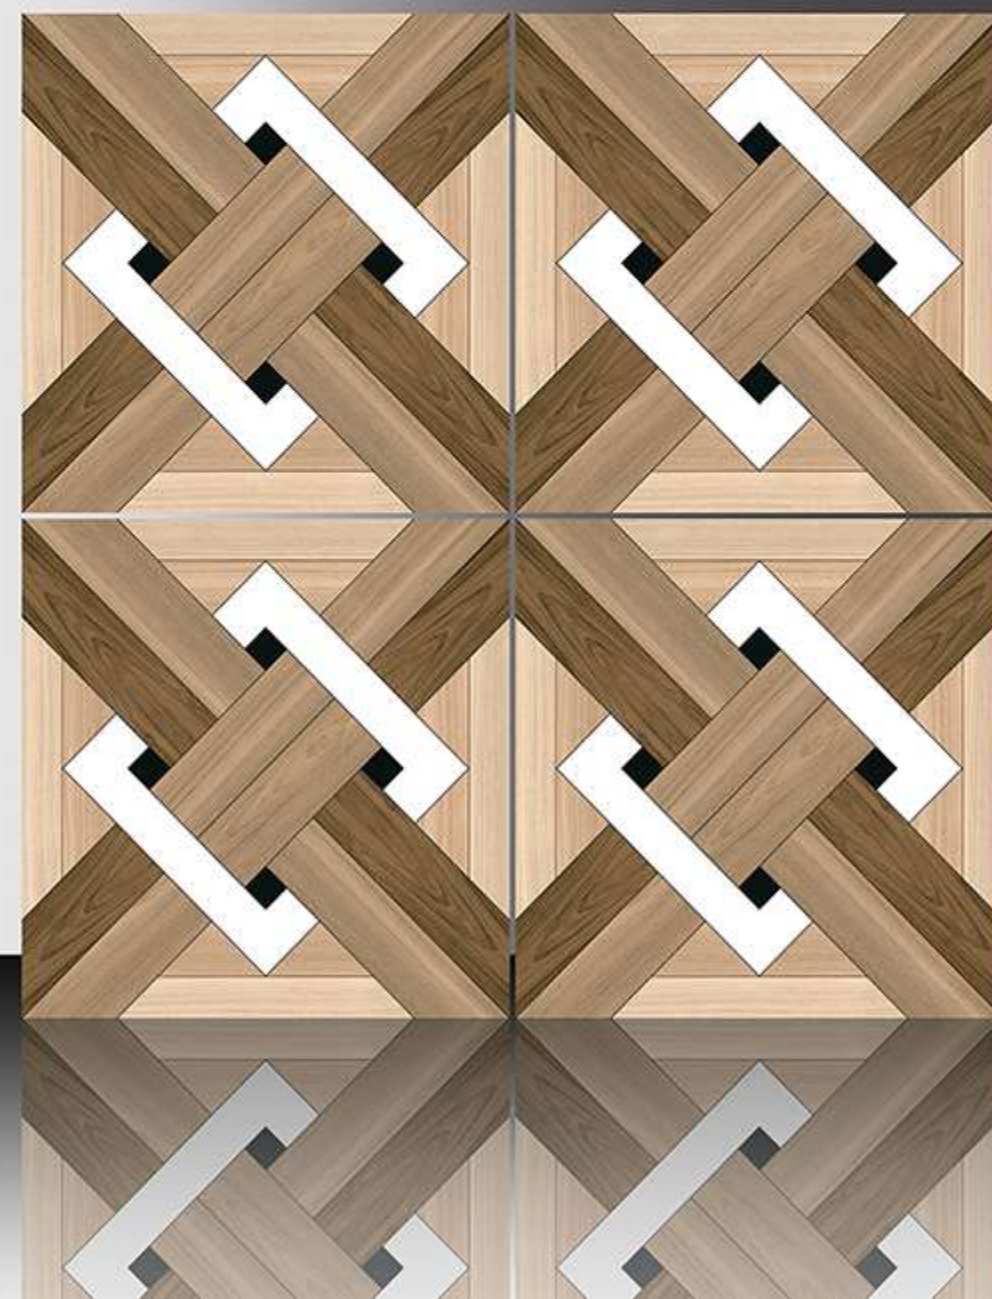

1159

GALICHA SERIES