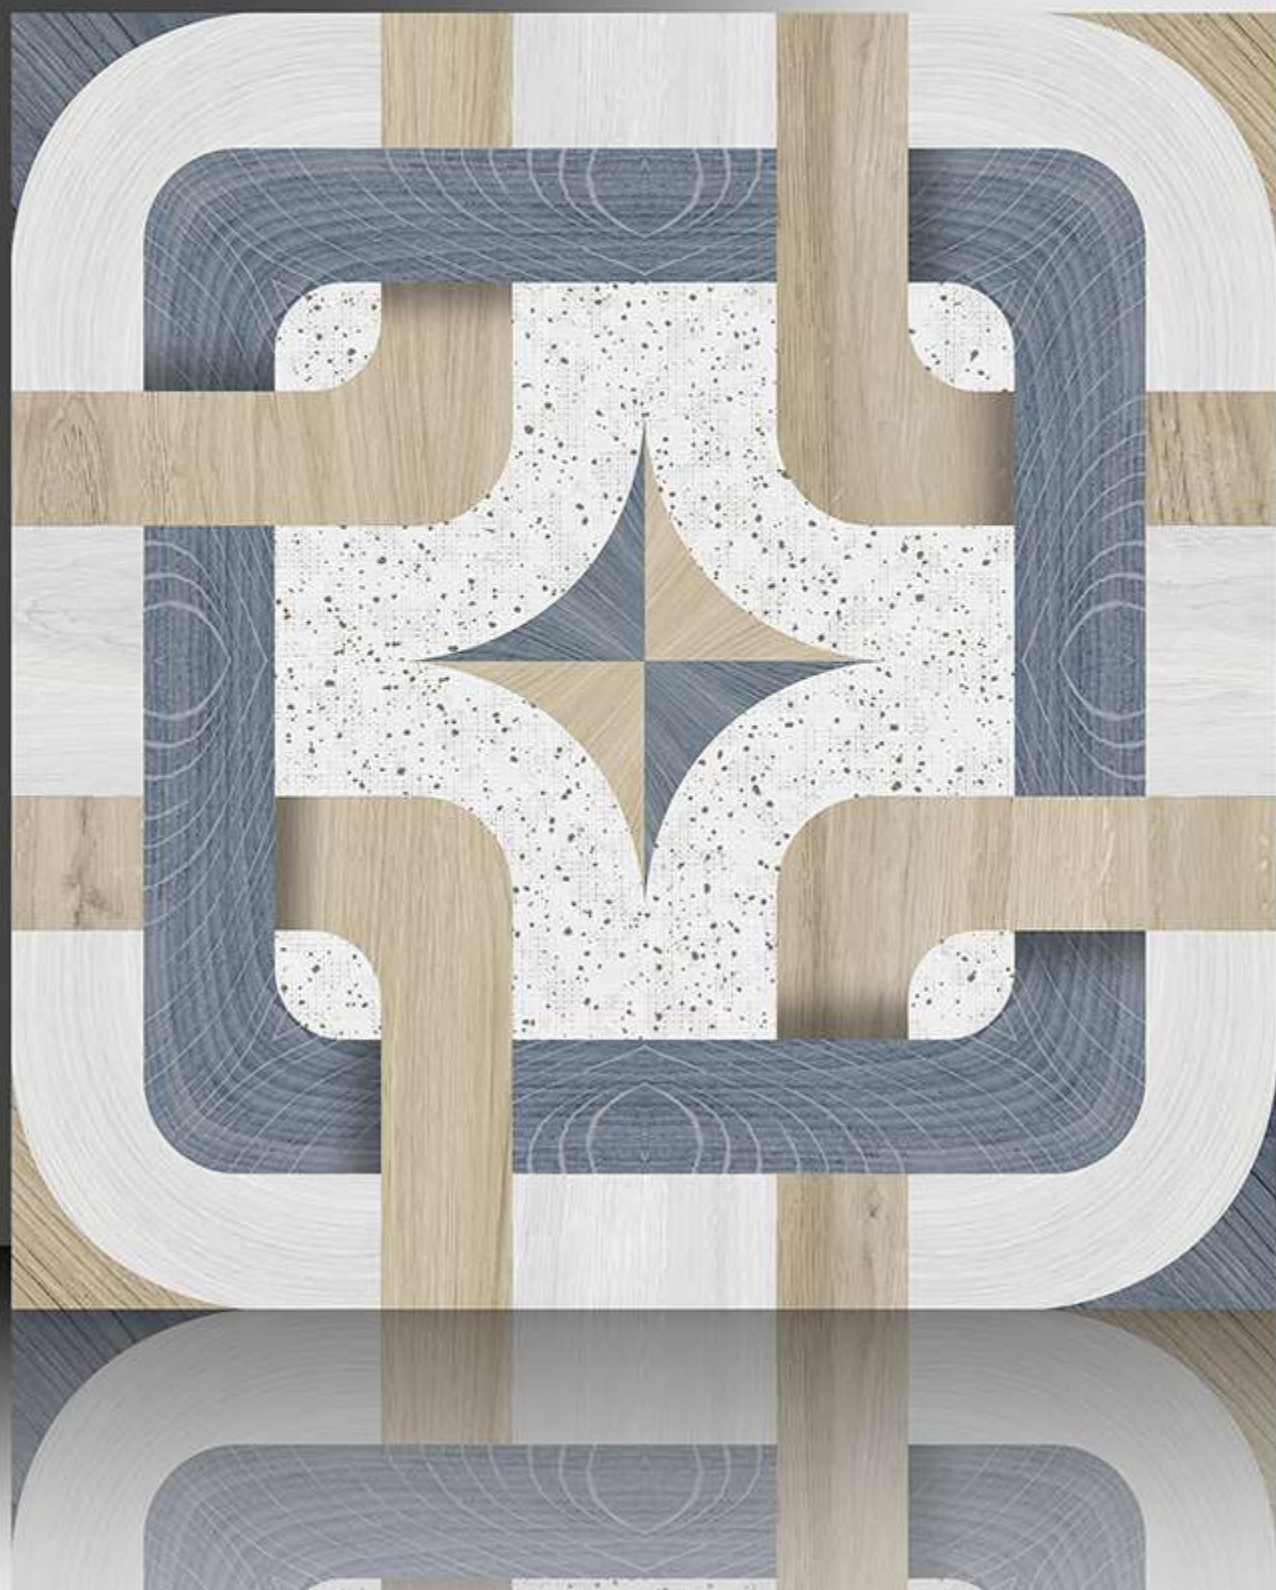

WHITE BODY

PORCELAIN TILES

600X600 mm

1177

GALICHA SERIES

WHITE BODY

PORCELAIN TILES

600X600 mm