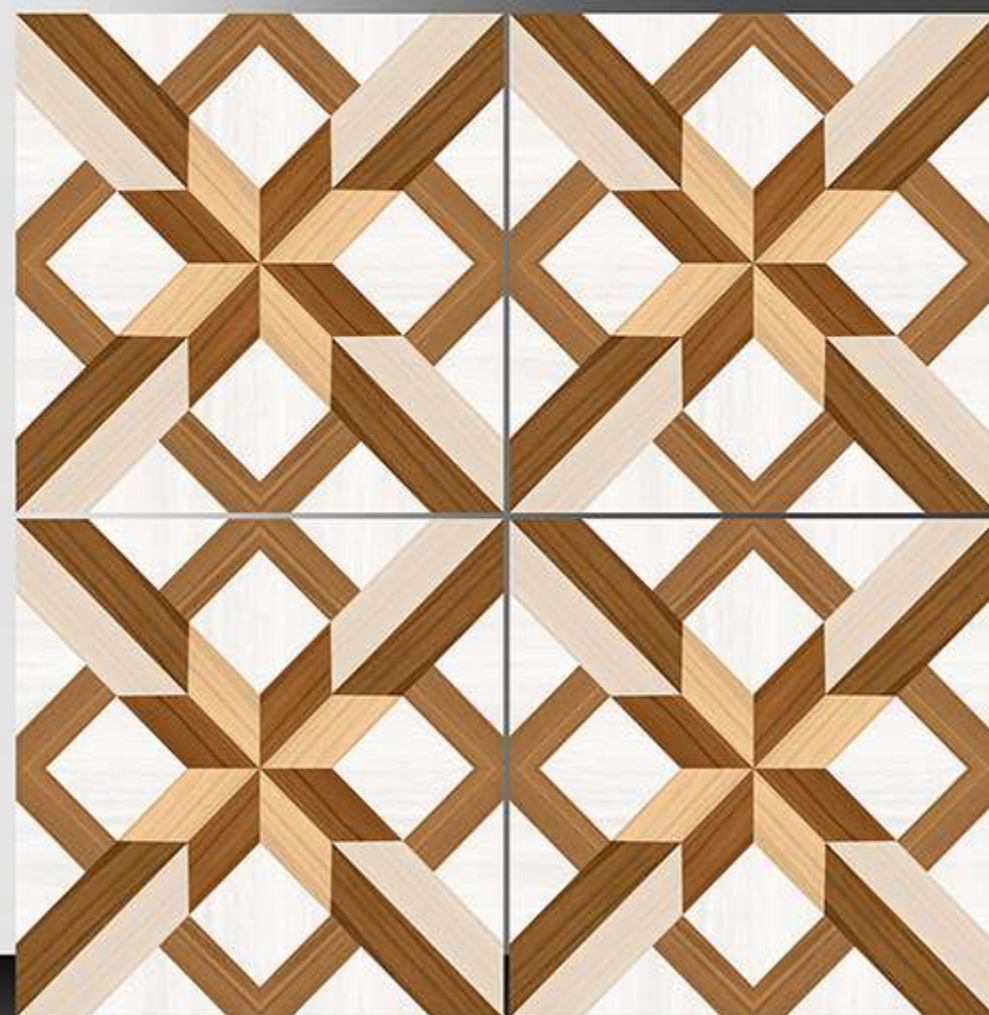

1191

GALICHA SERIES

WHITE BODY

PORCELAIN TILES

600X600 mm

1192

GALICHA SERIES

WHITE BODY