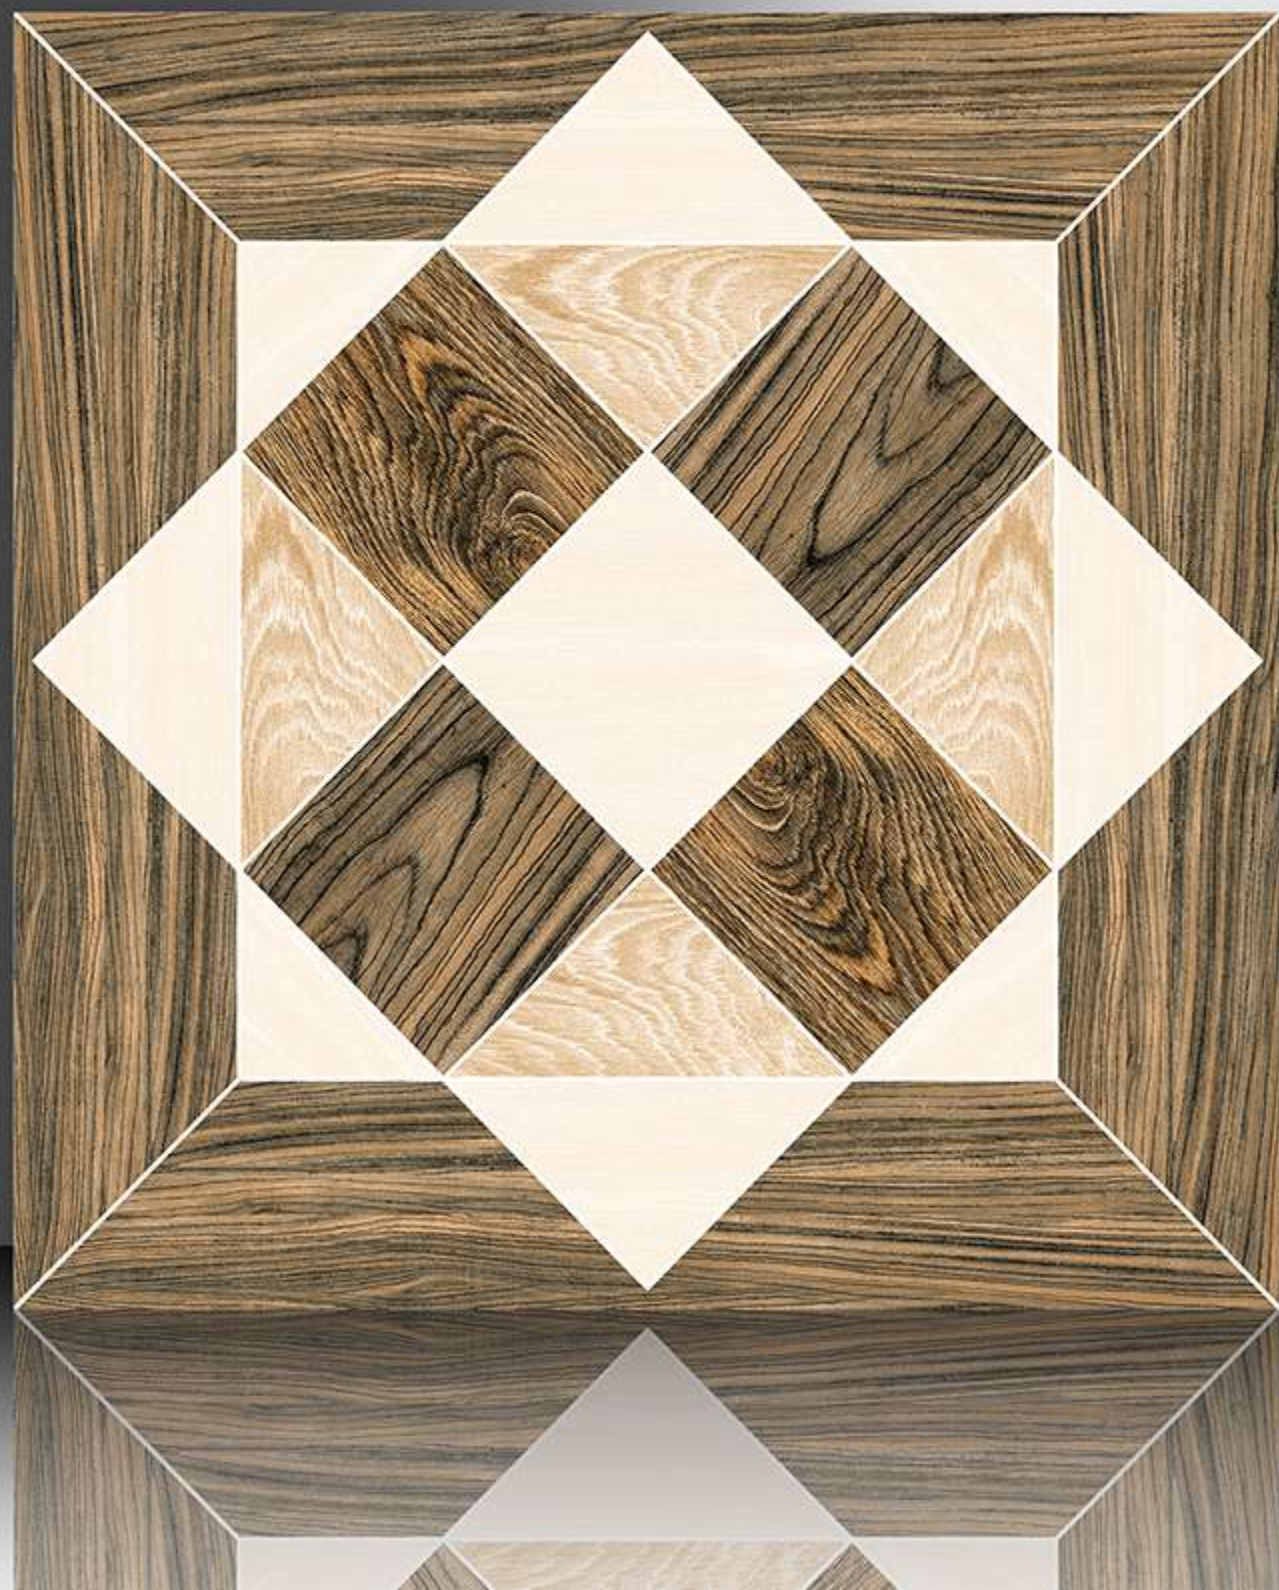

WHITE BODY

PORCELAIN TILES

600X600 mm