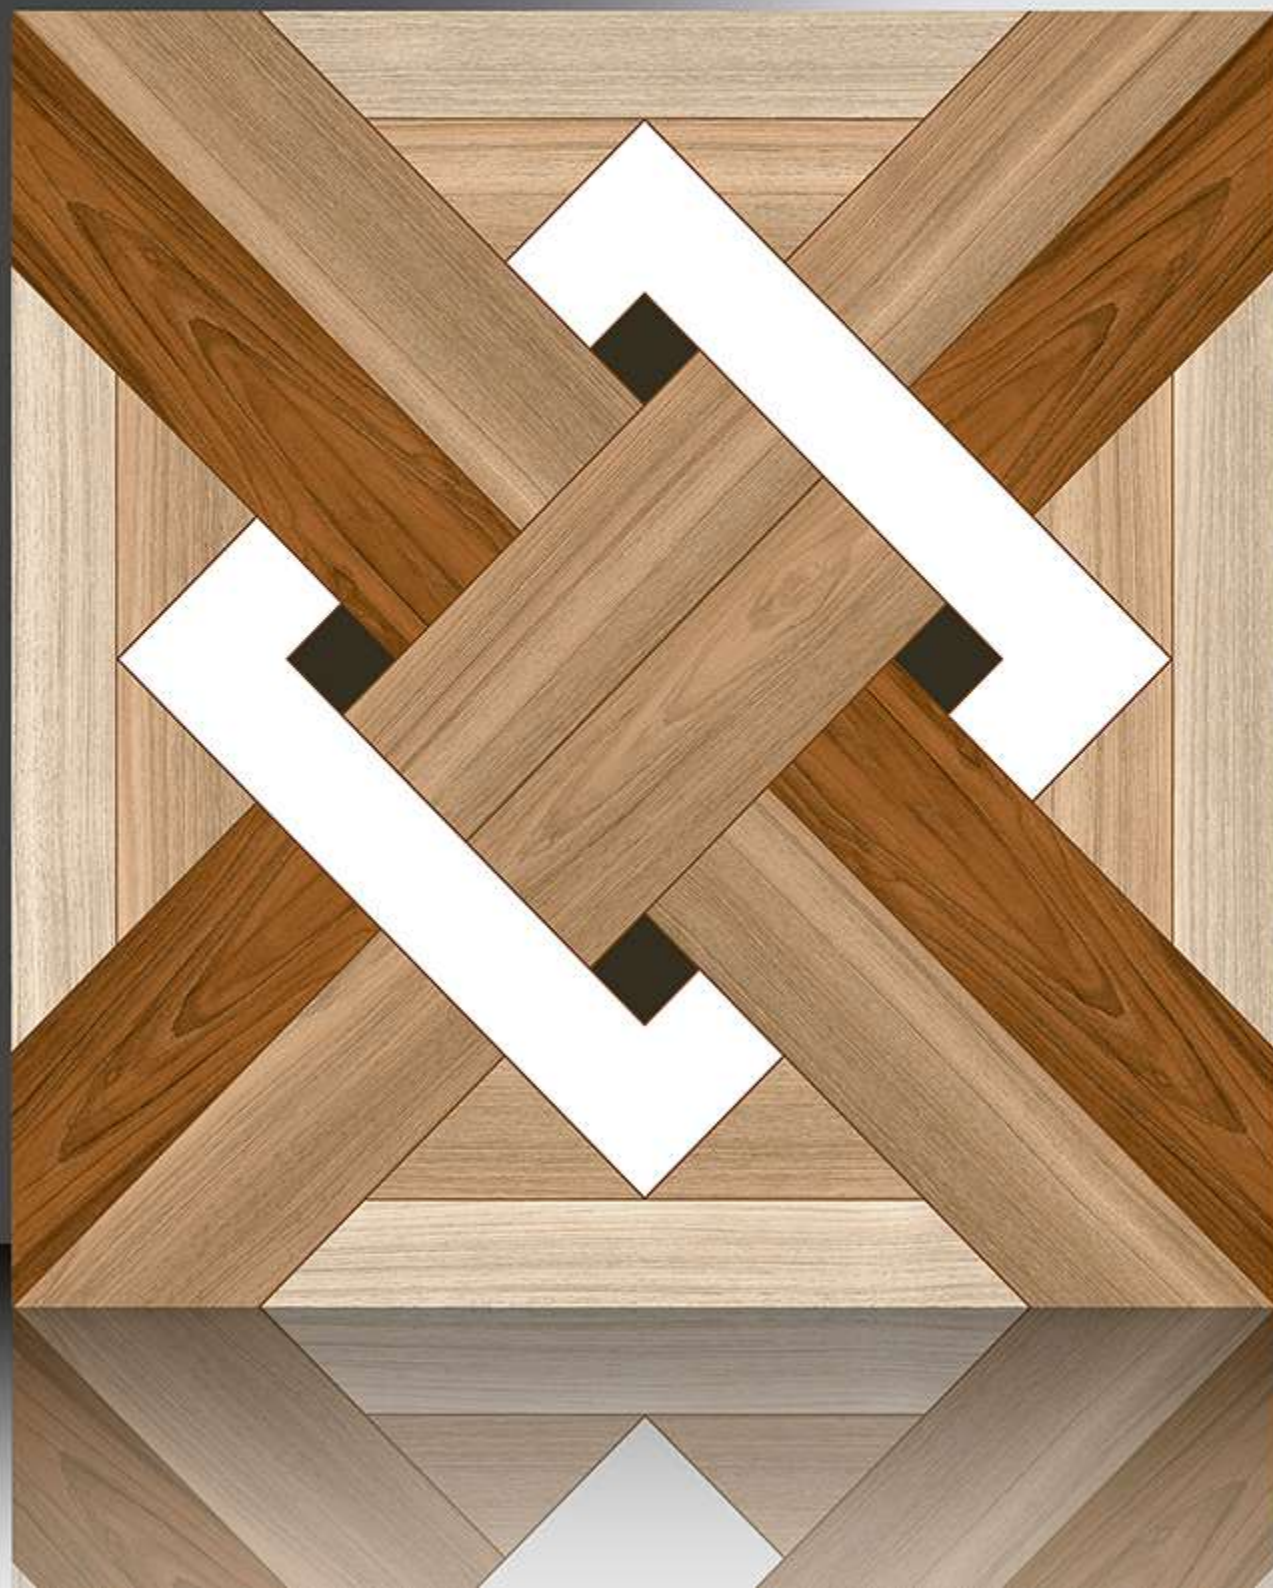

WHITE BODY

PORCELAIN TILES

600X600 mm

1151

GALICHA SERIES

WHITE BODY

PORCELAIN TILES

600X600 mm