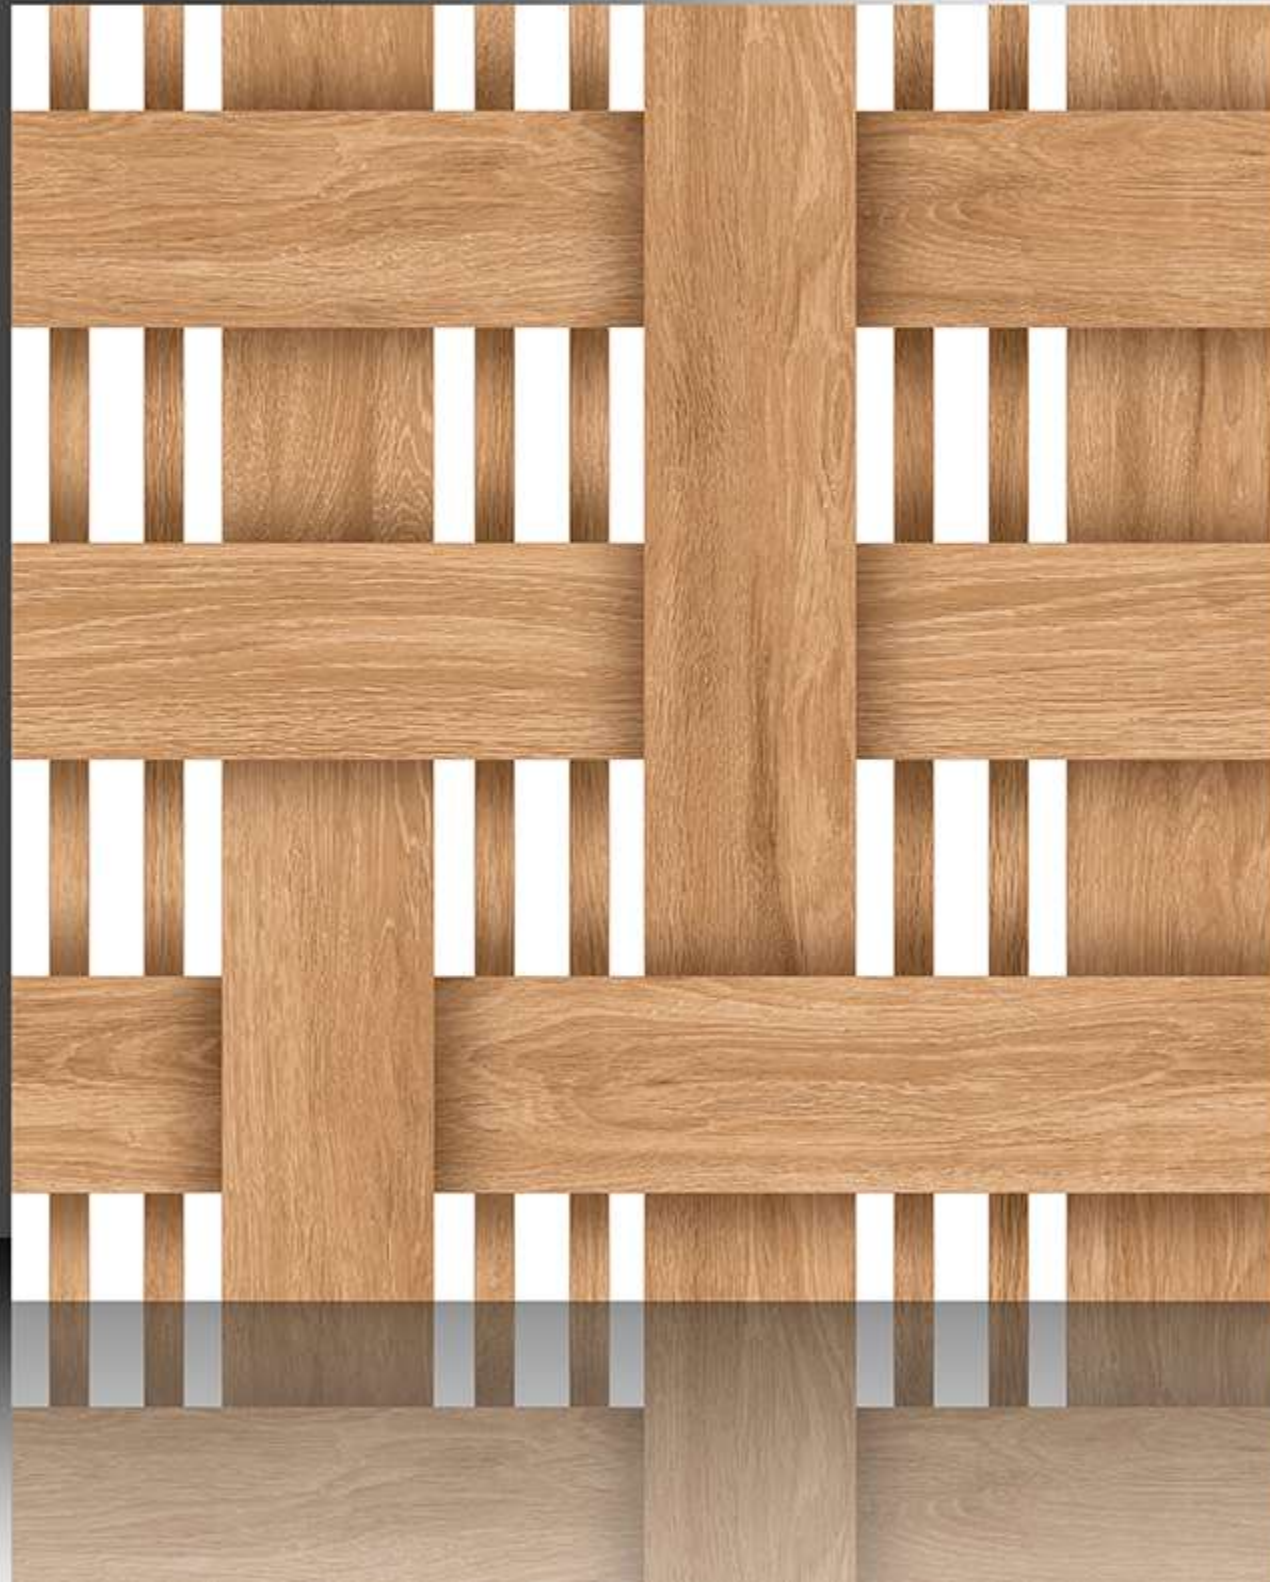

600X600 mm

1188

GALICHA SERIES

WHITE BODY

PORCELAIN TILES

600X600 mm

1189

GALICHA SERIES