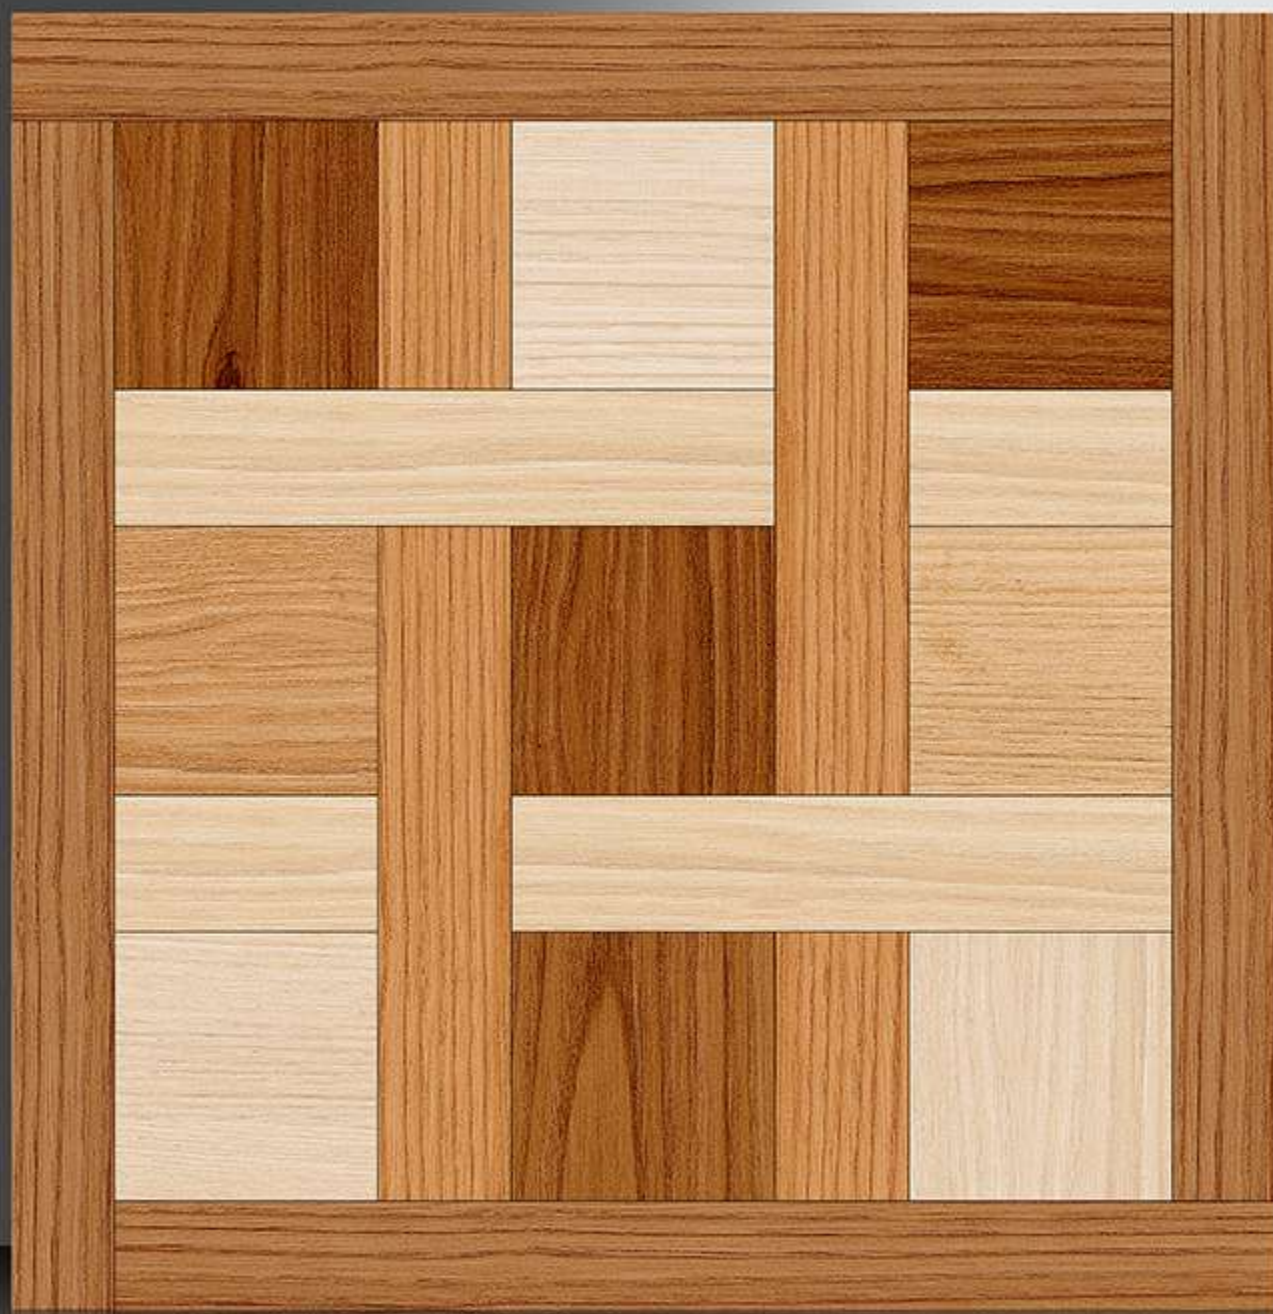

1170

GALICHA SERIES

WHITE BODY

PORCELAIN TILES

600X600 mm

1171

GALICHA SERIES

WHITE BODY