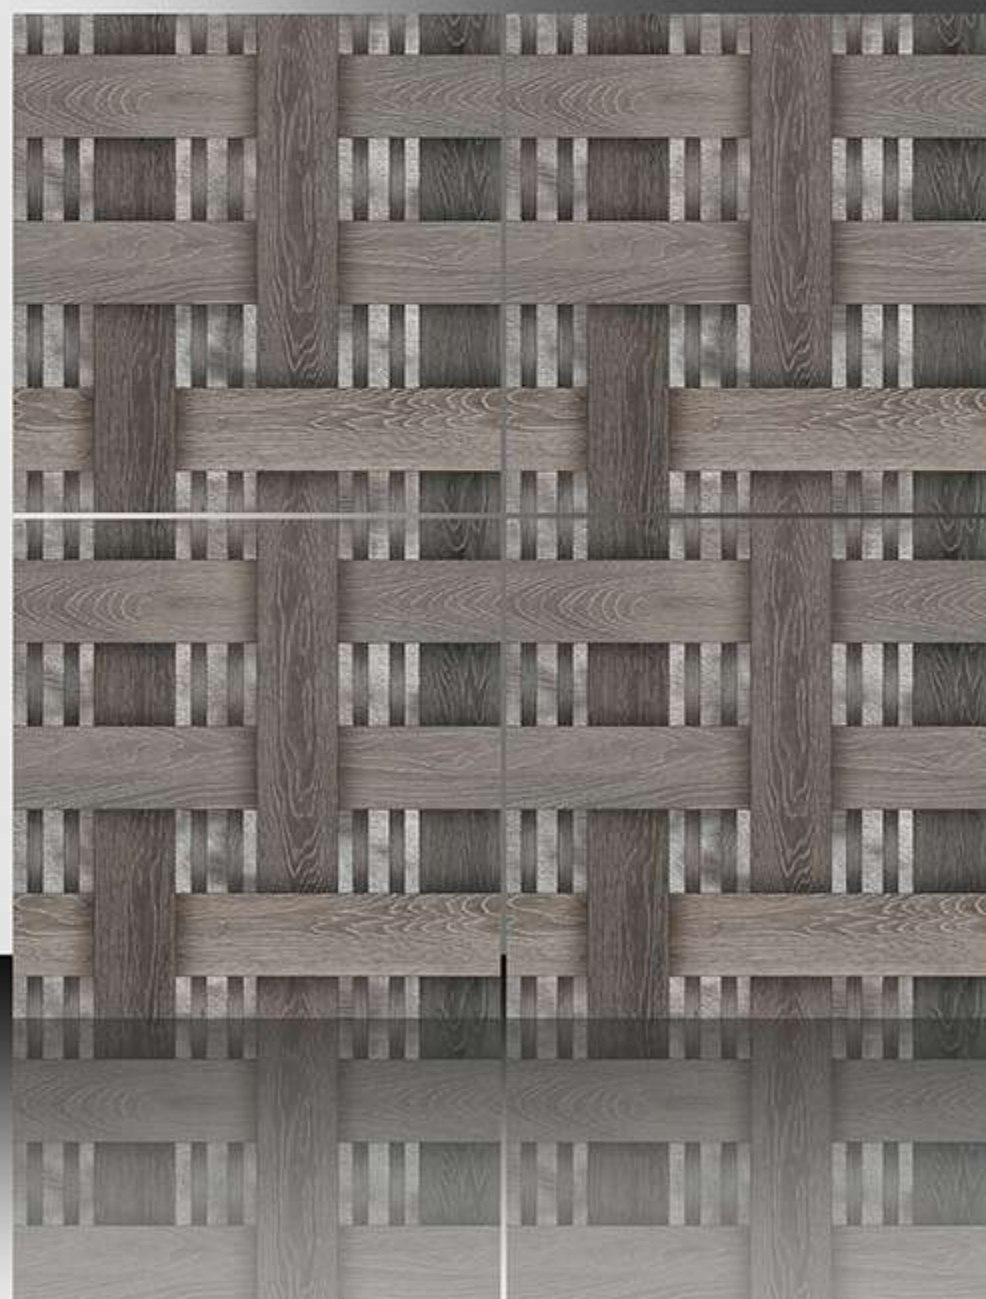

1191

GALICHA SERIES