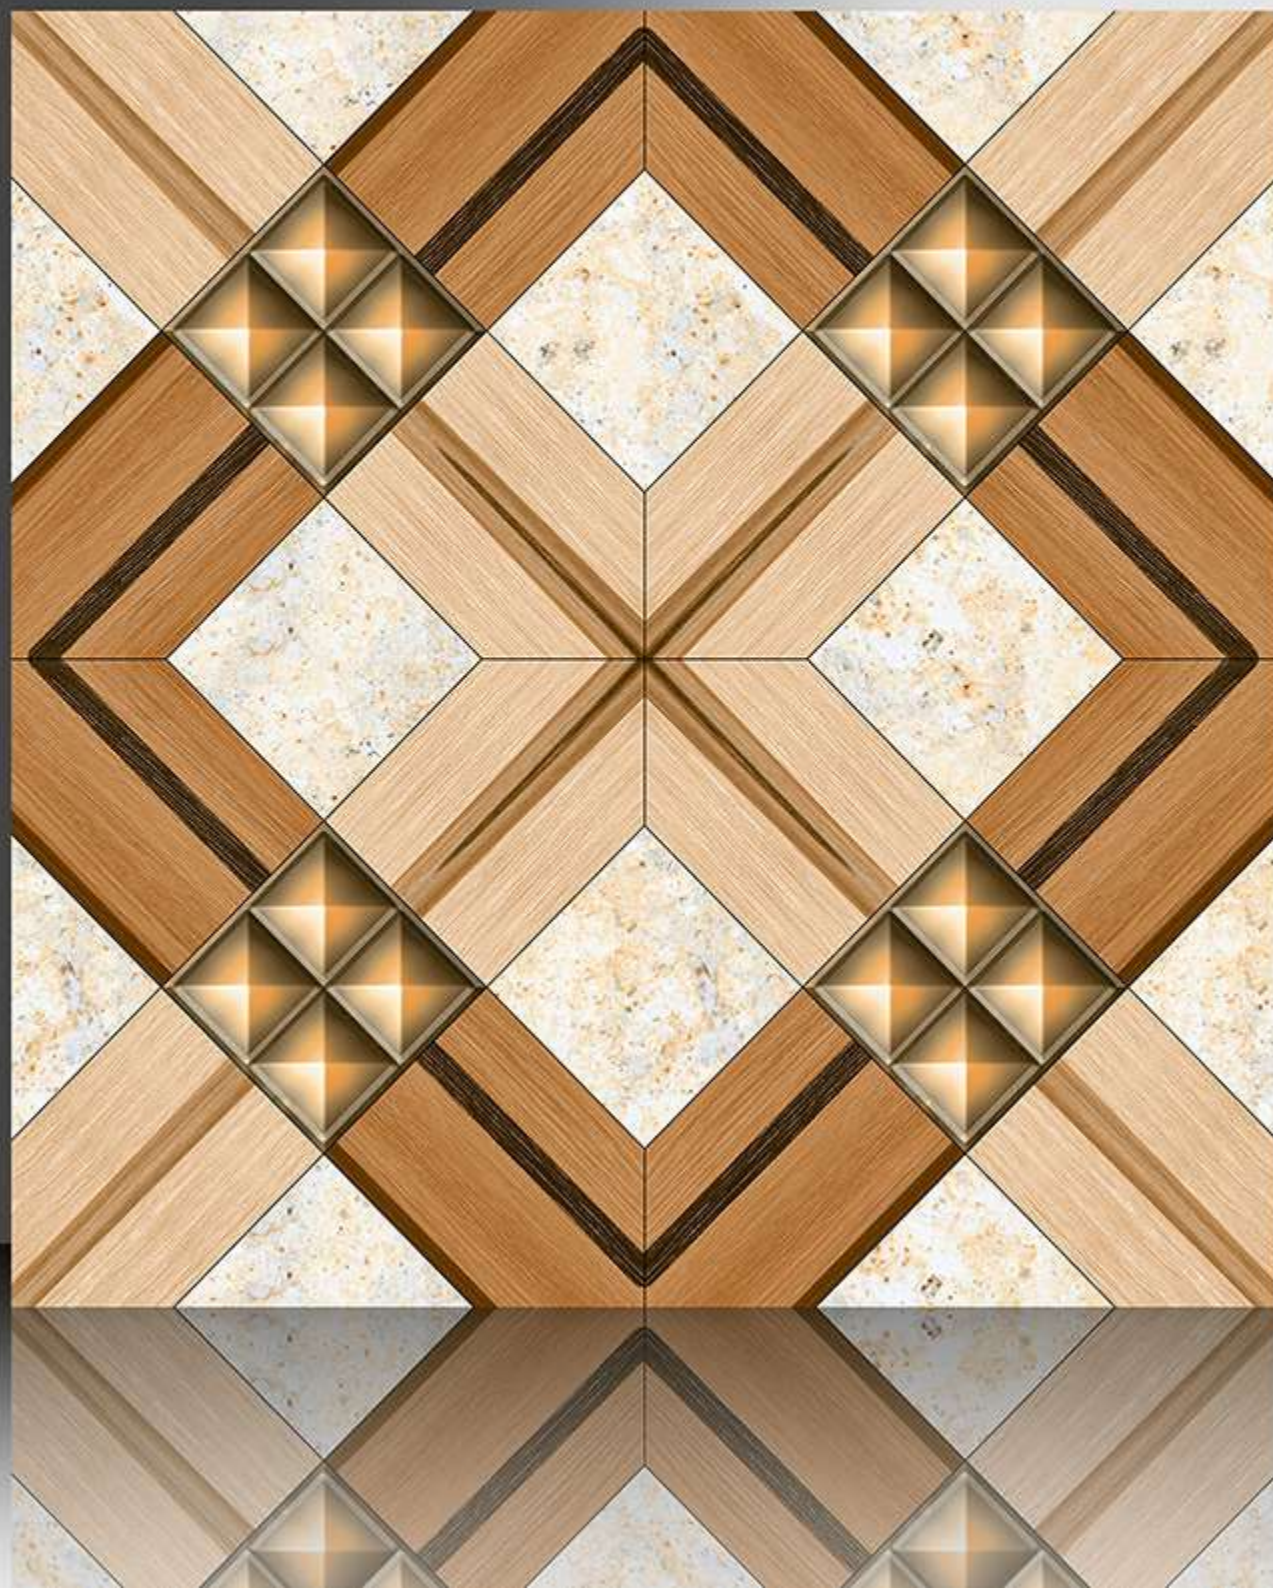

600X600 mm

1197

GALICHA SERIES

WHITE BODY

PORCELAIN TILES

600X600 mm

1198

GALICHA SERIES