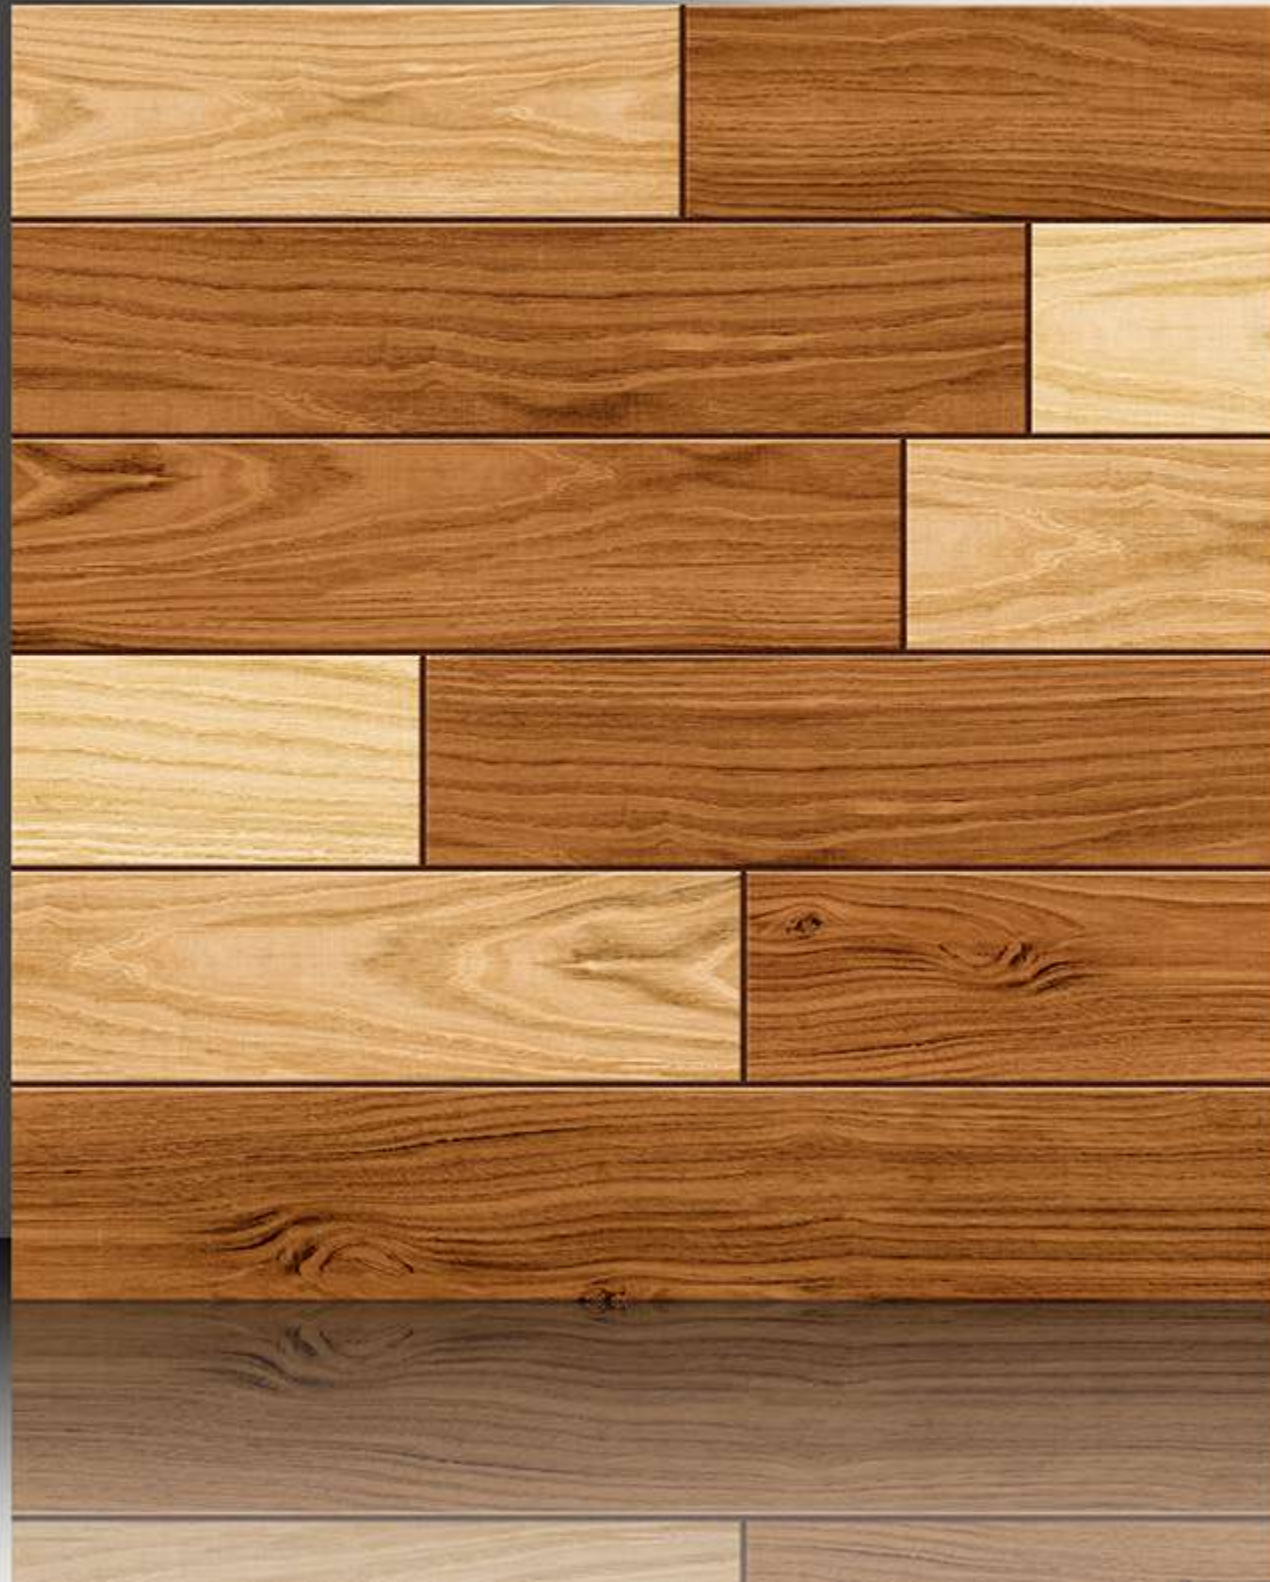

WHITE BODY

PORCELAIN TILES

600X600 mm

1185

GALICHA SERIES

WHITE BODY

PORCELAIN TILES

600X600 mm