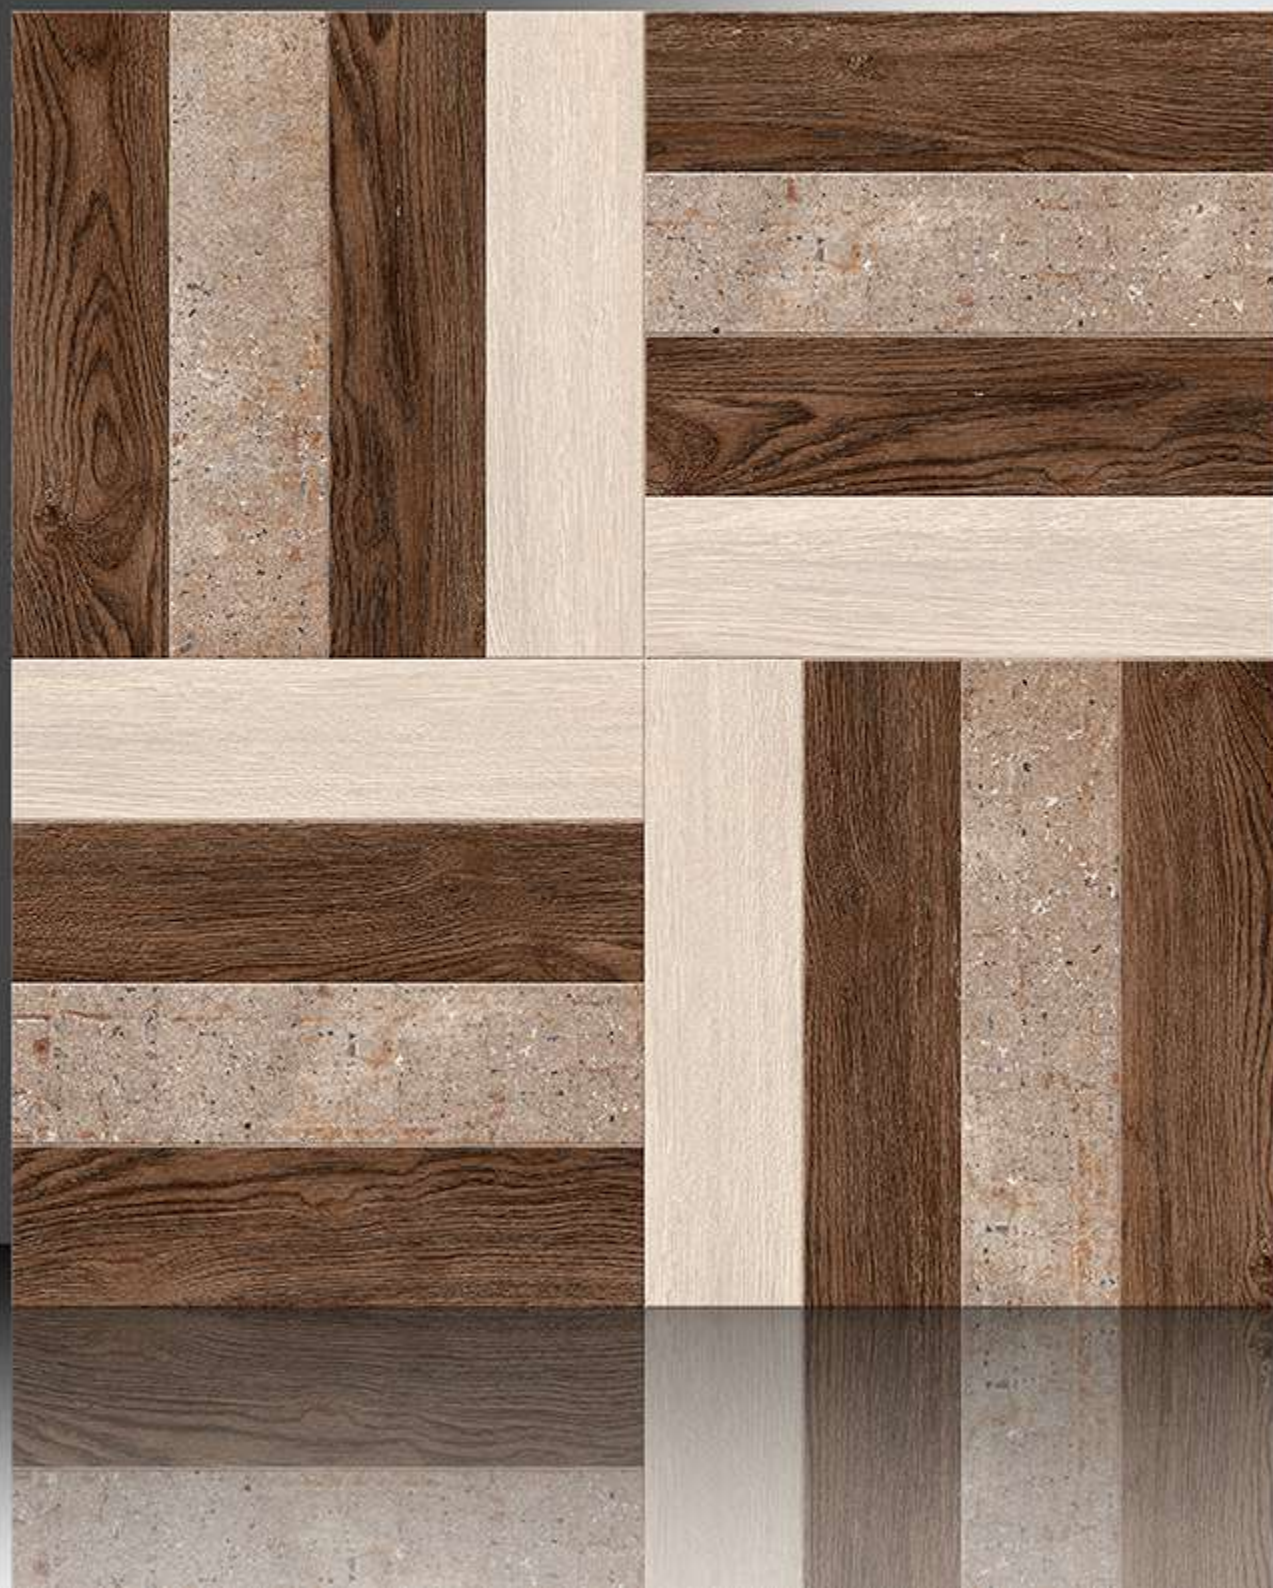

WHITE BODY

PORCELAIN TILES
600X600 mm