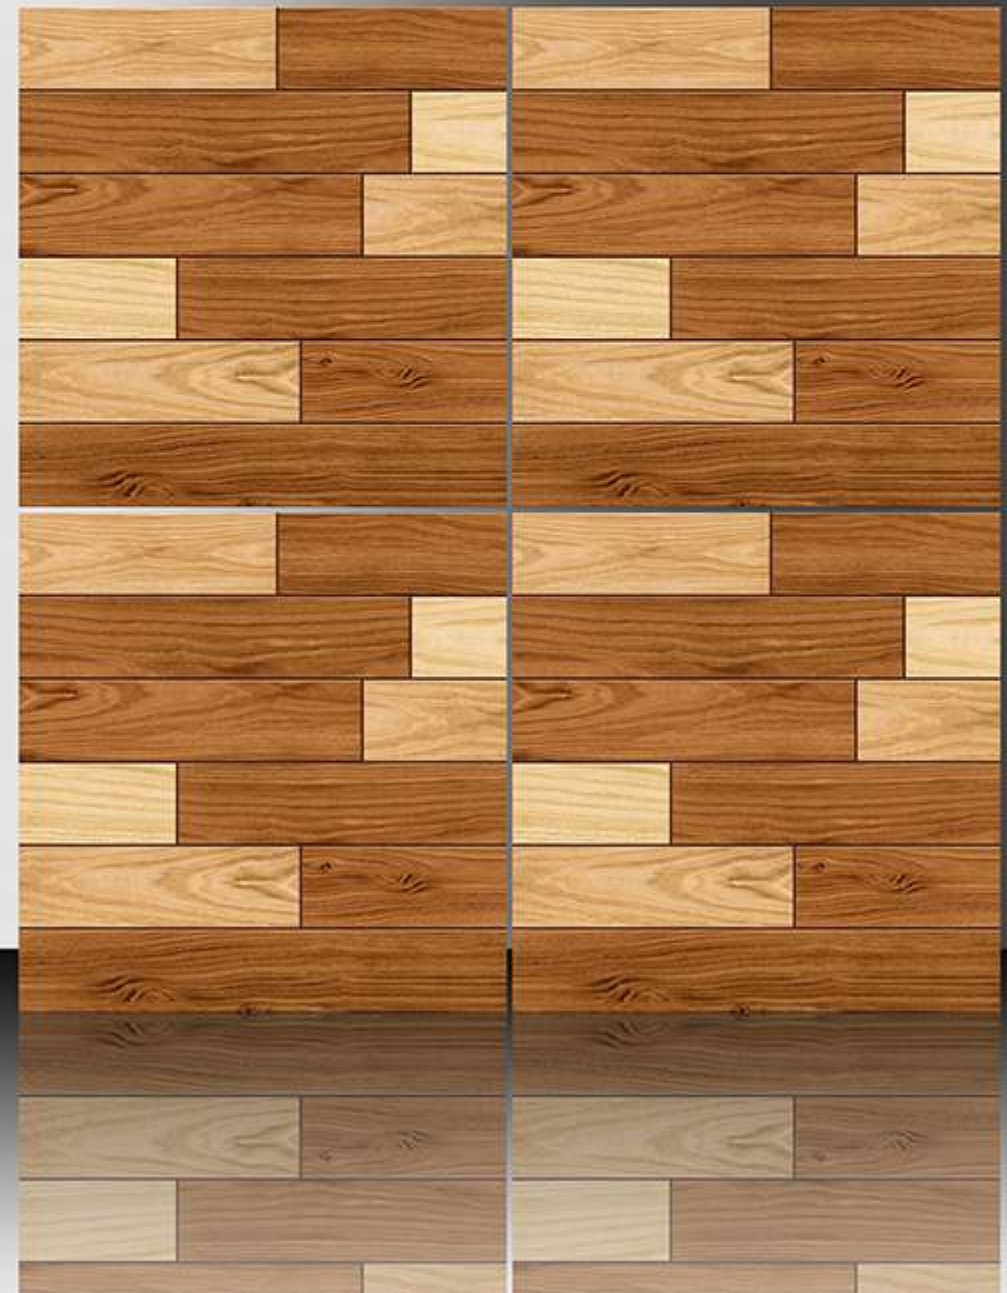

1186

GALICHA SERIES