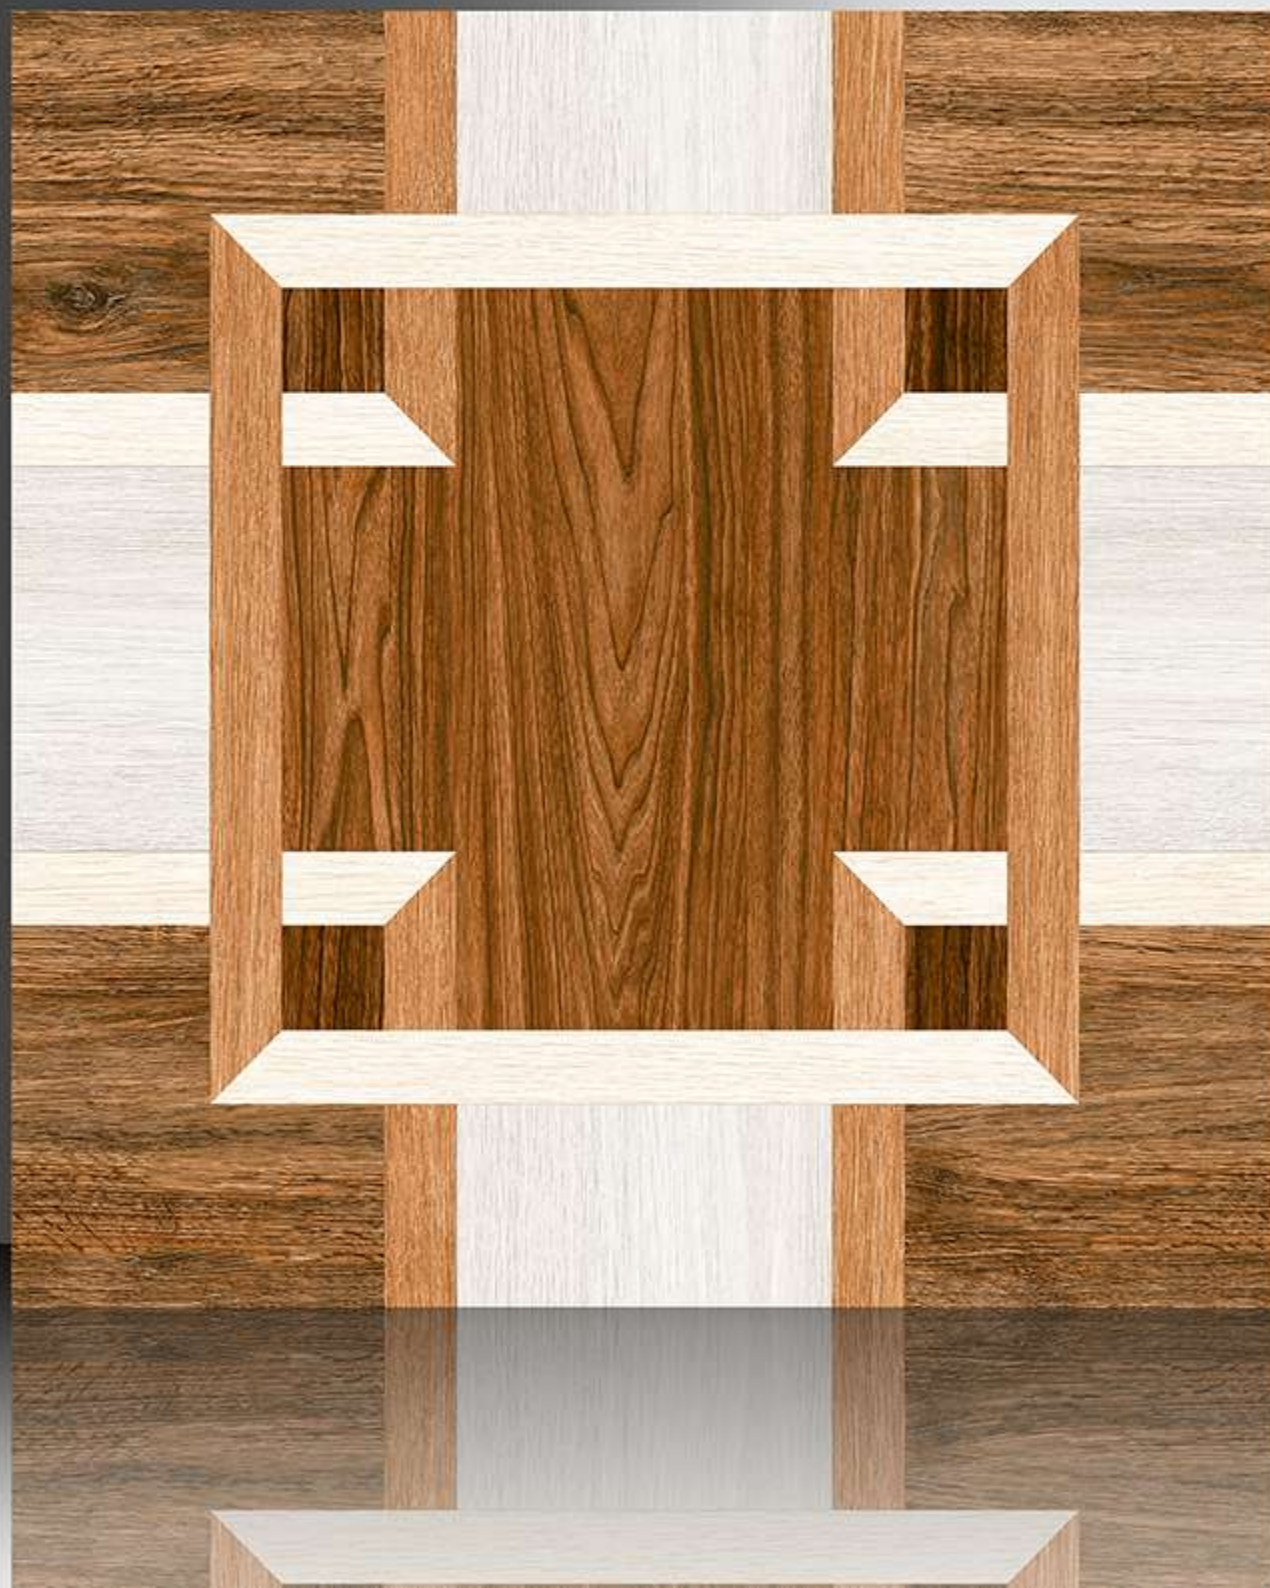

WHITE BODY

PORCELAIN TILES

600X600 mm