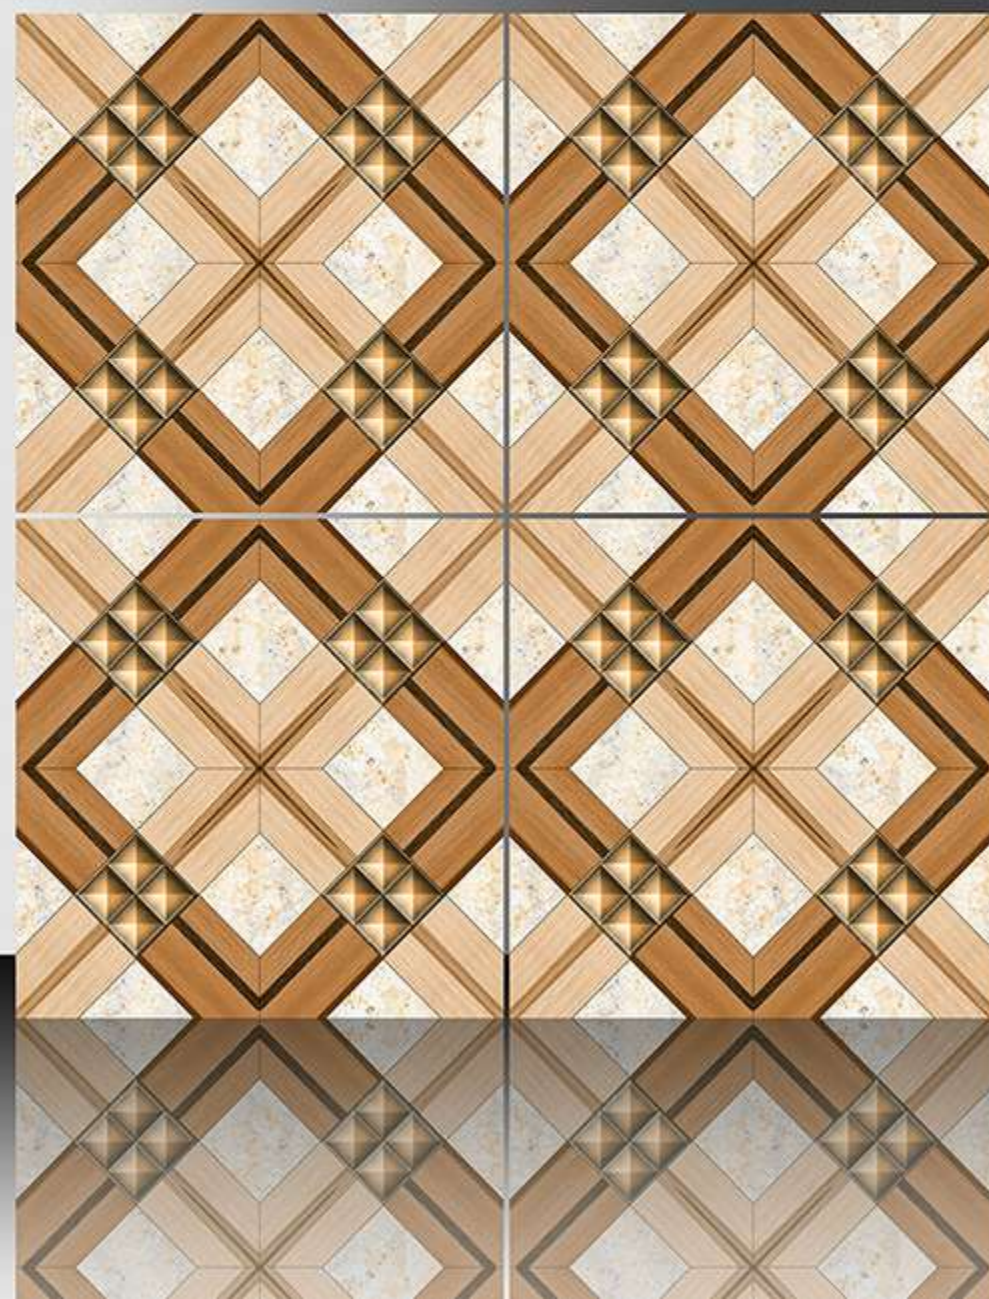

600X600 mm

1197

GALICHA SERIES

WHITE BODY

PORCELAIN TILES

600X600 mm

1198

GALICHA SERIES