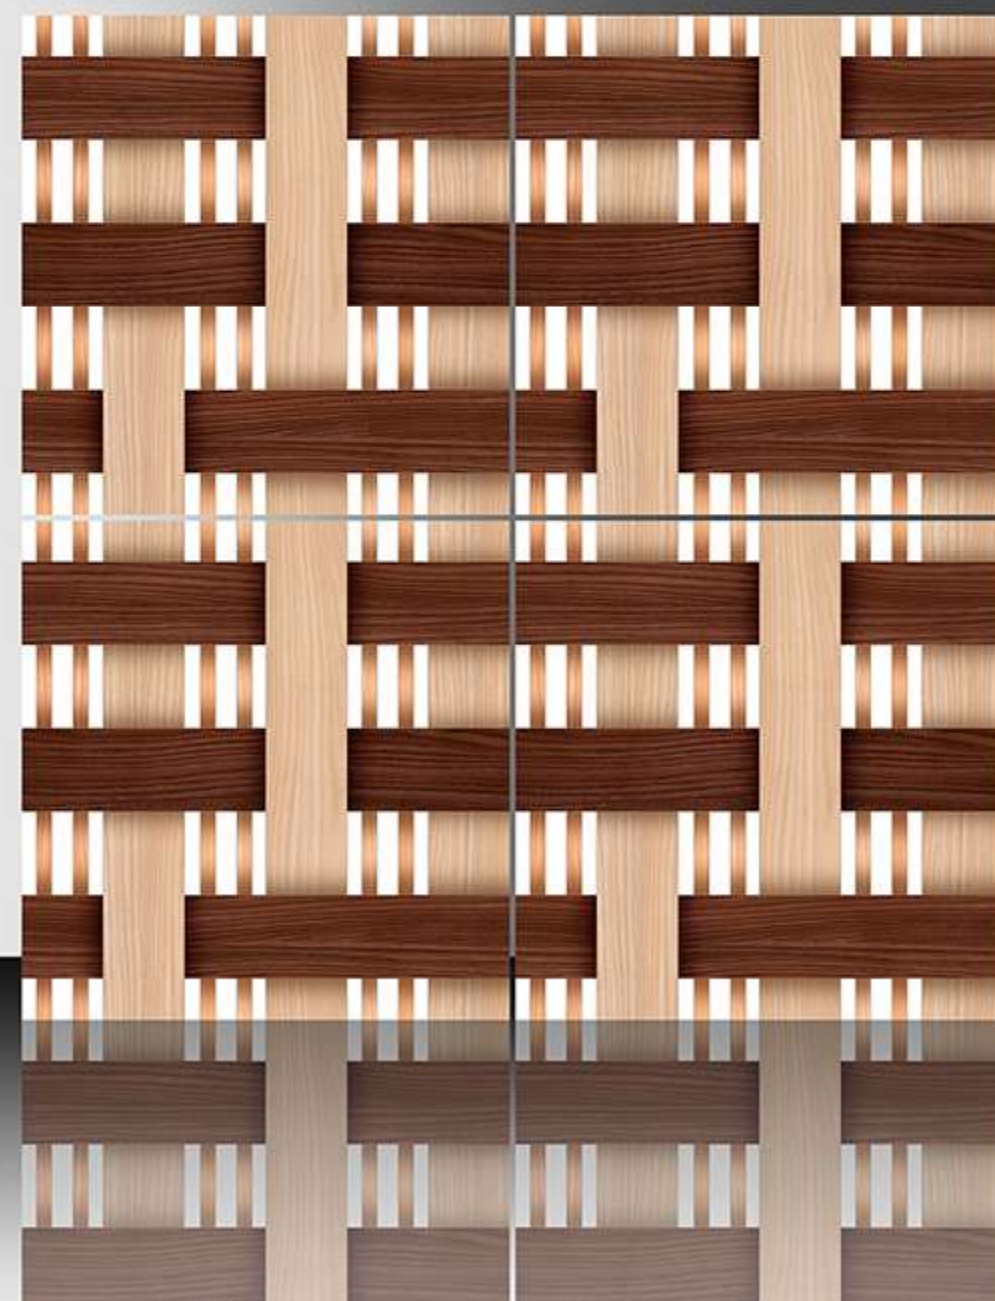

WHITE BODY

PORCELAIN TILES

600X600 mm

1190

GALICHA SERIES

WHITE BODY

PORCELAIN TILES

600X600 mm