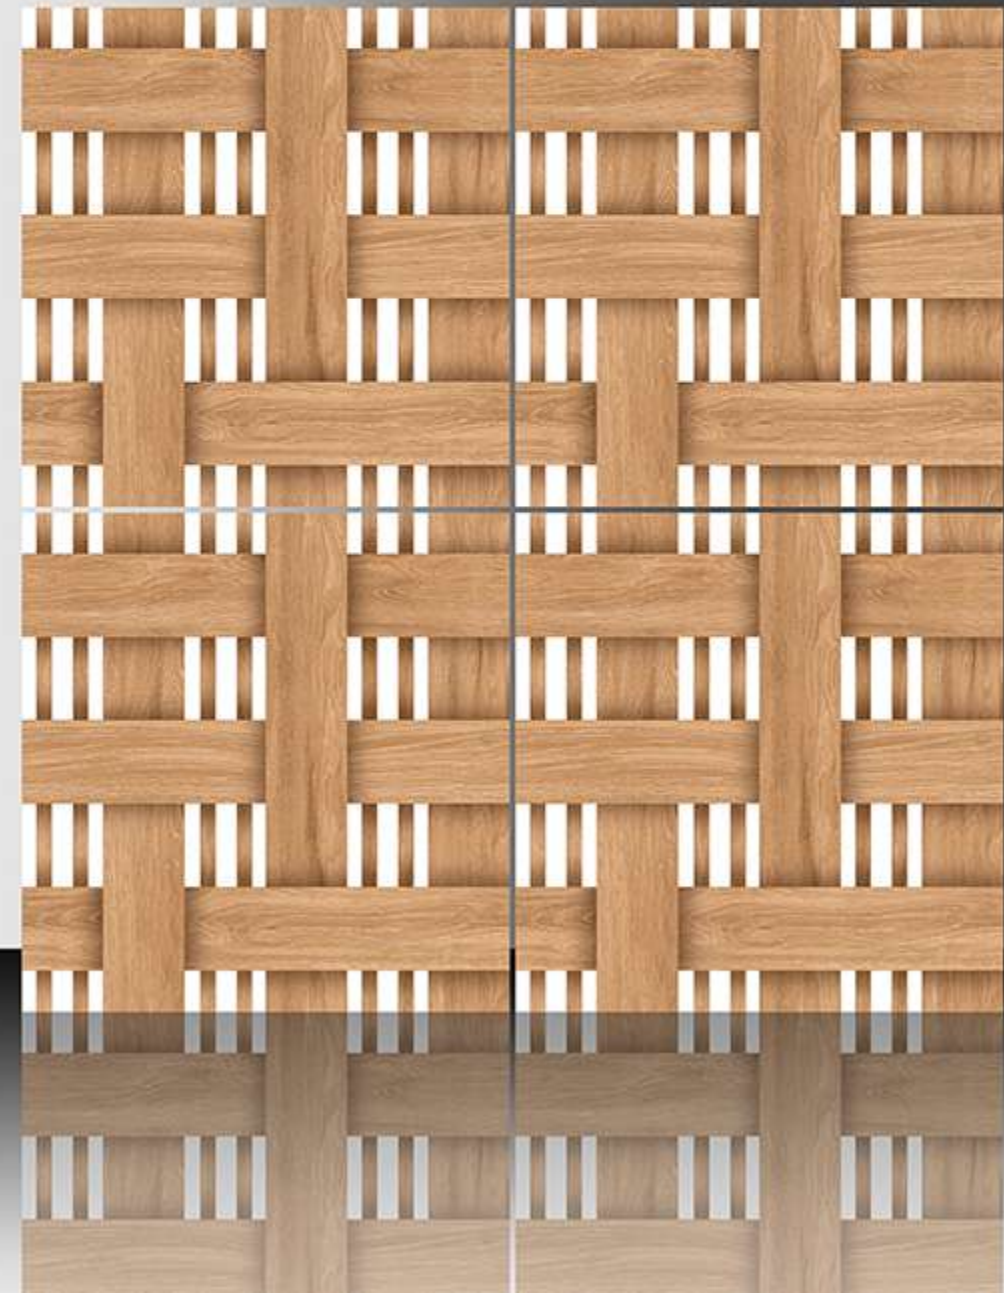

600X600 mm

1188

GALICHA SERIES

WHITE BODY

PORCELAIN TILES

600X600 mm

1189

GALICHA SERIES