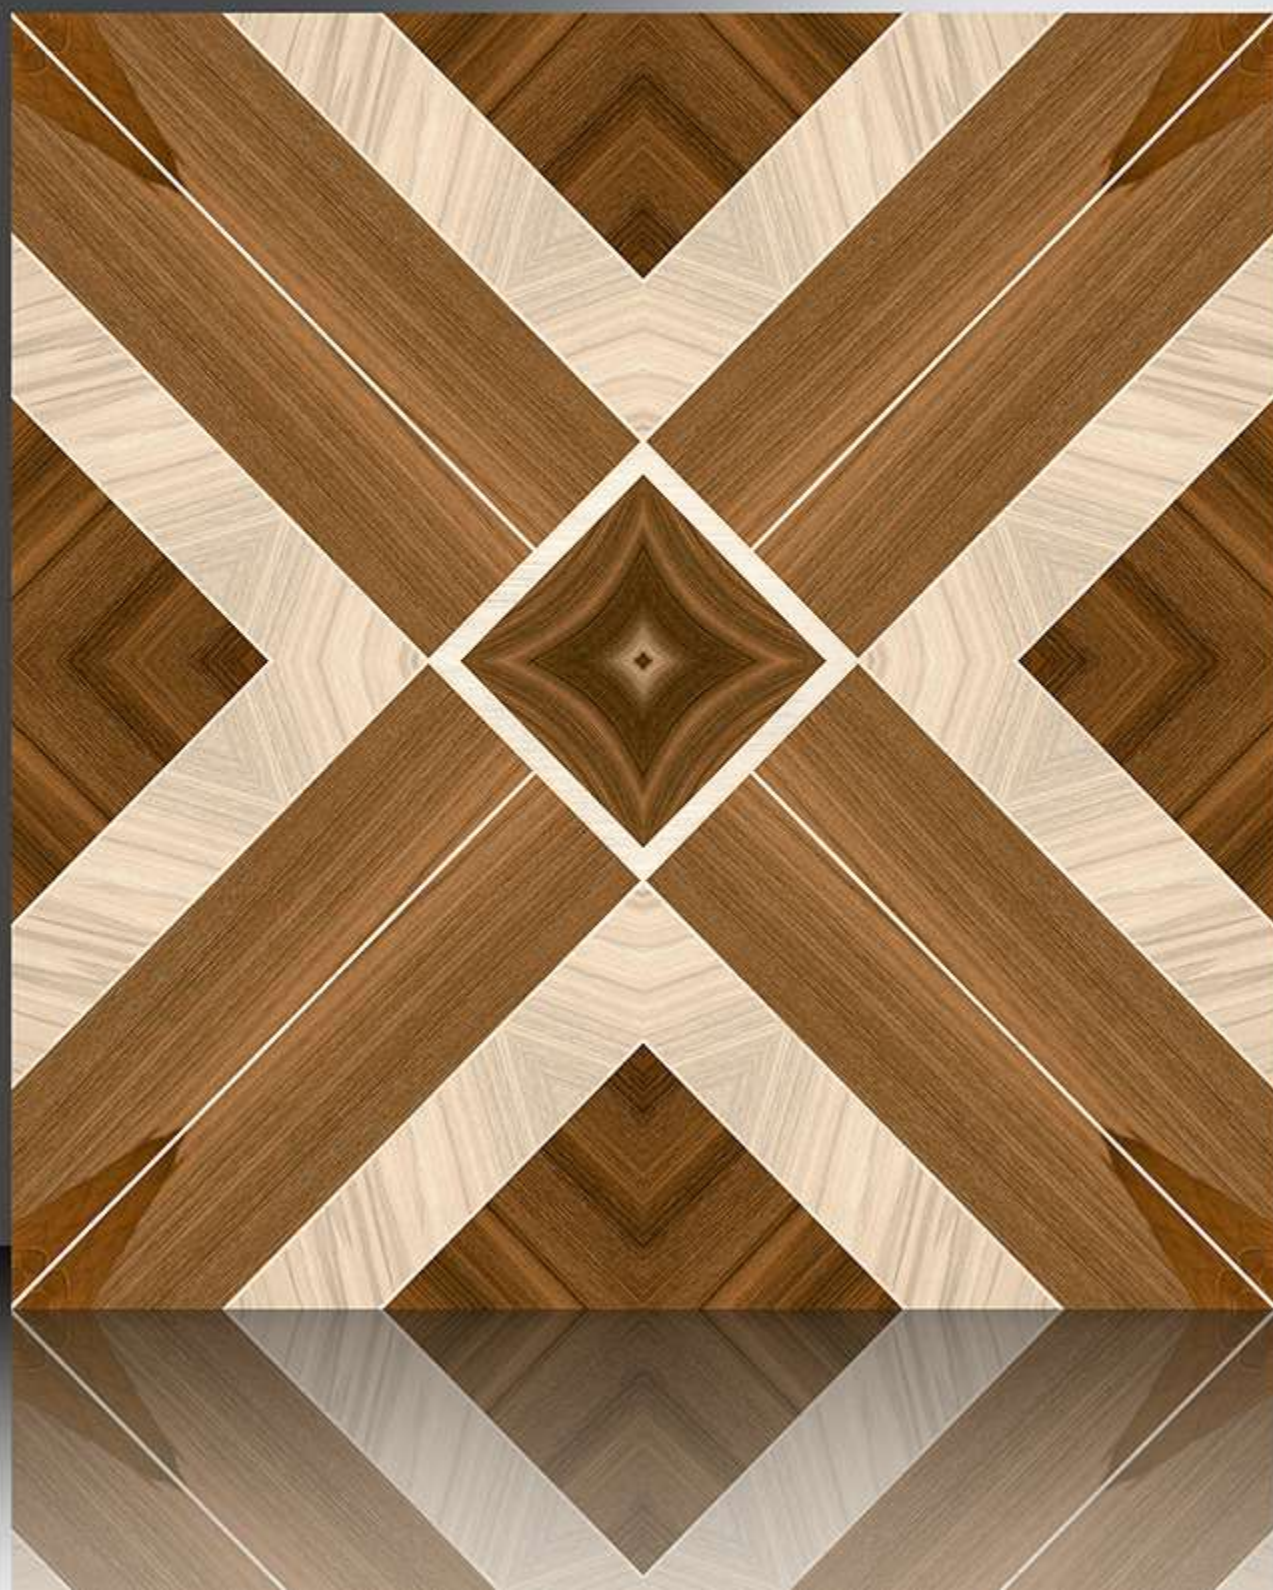

1152

GALICHA SERIES

WHITE BODY

PORCELAIN TILES

600X600 mm

1153

GALICHA SERIES

WHITE BODY