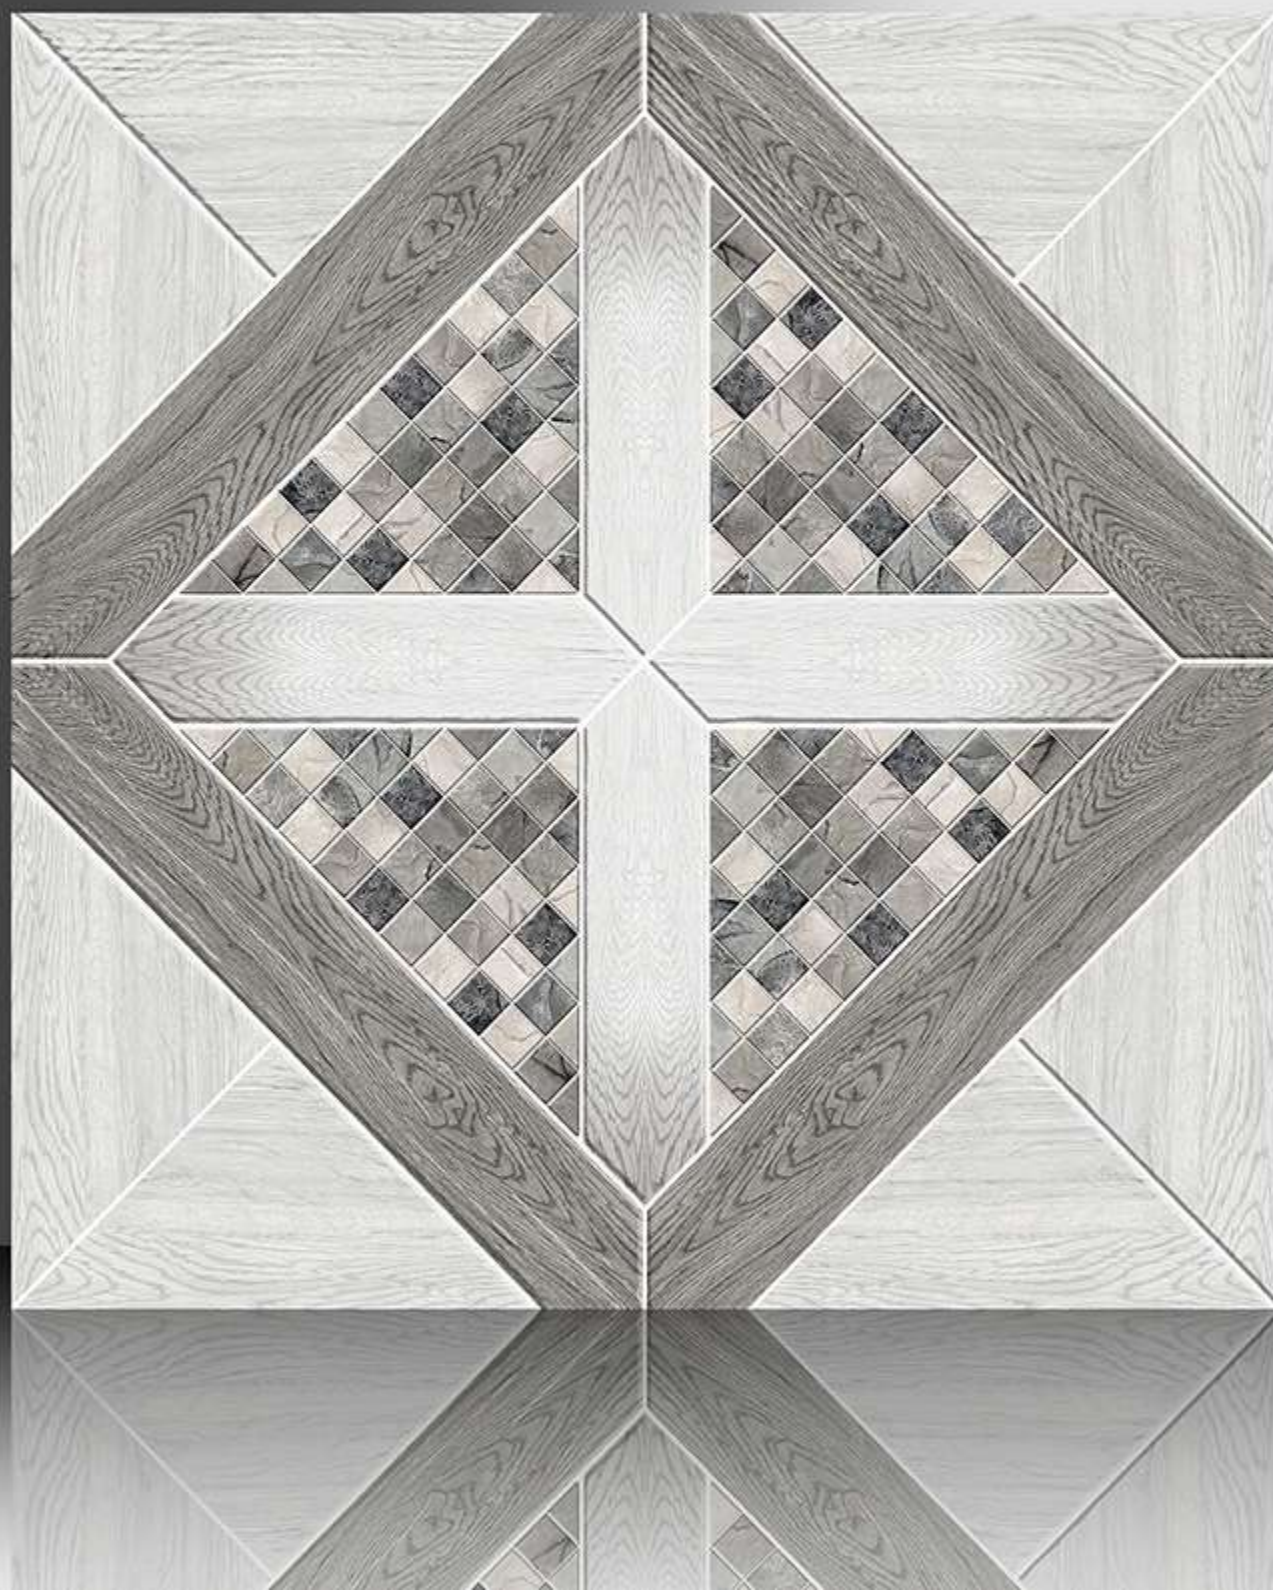

600X600 mm

12017

MOSAIC WOOD

WHITE BODY

PORCELAIN TILES

600X600 mm

12018

MOSAIC WOOD