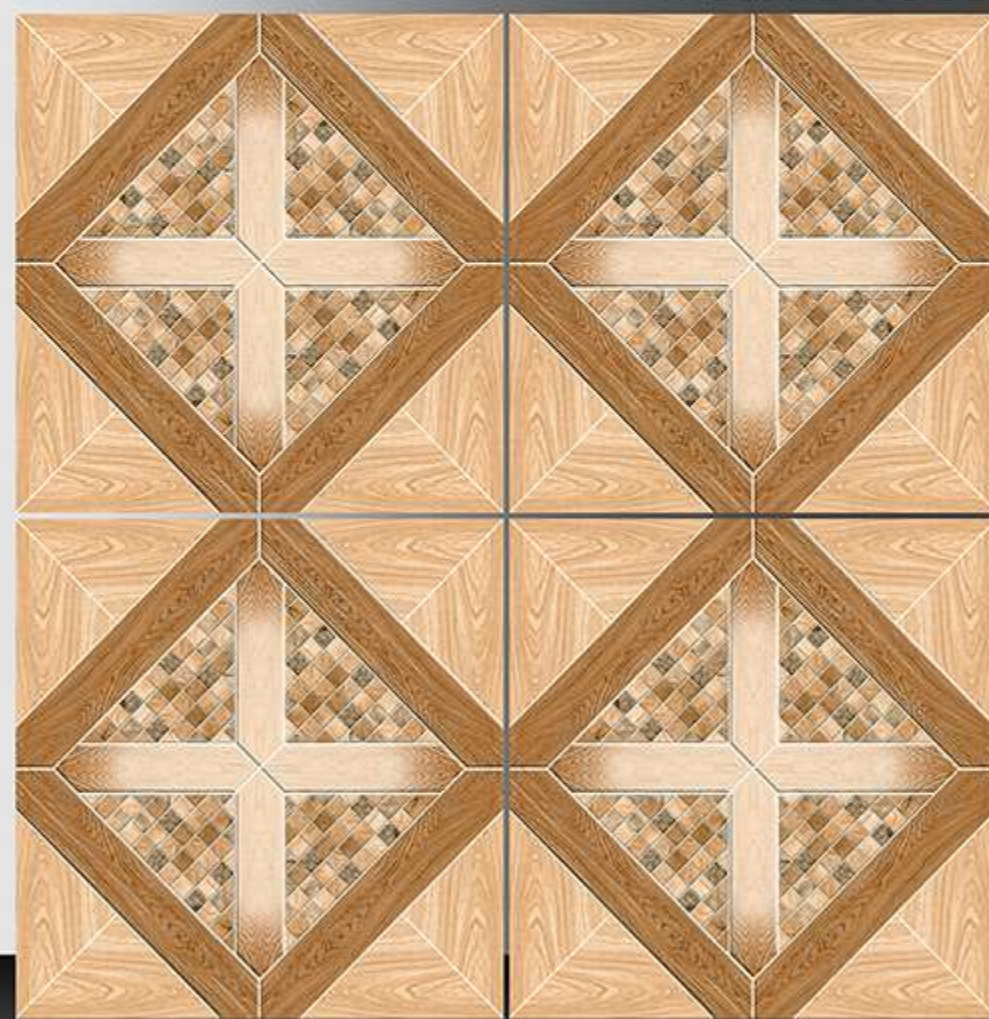

12017

MOSAIC WOOD