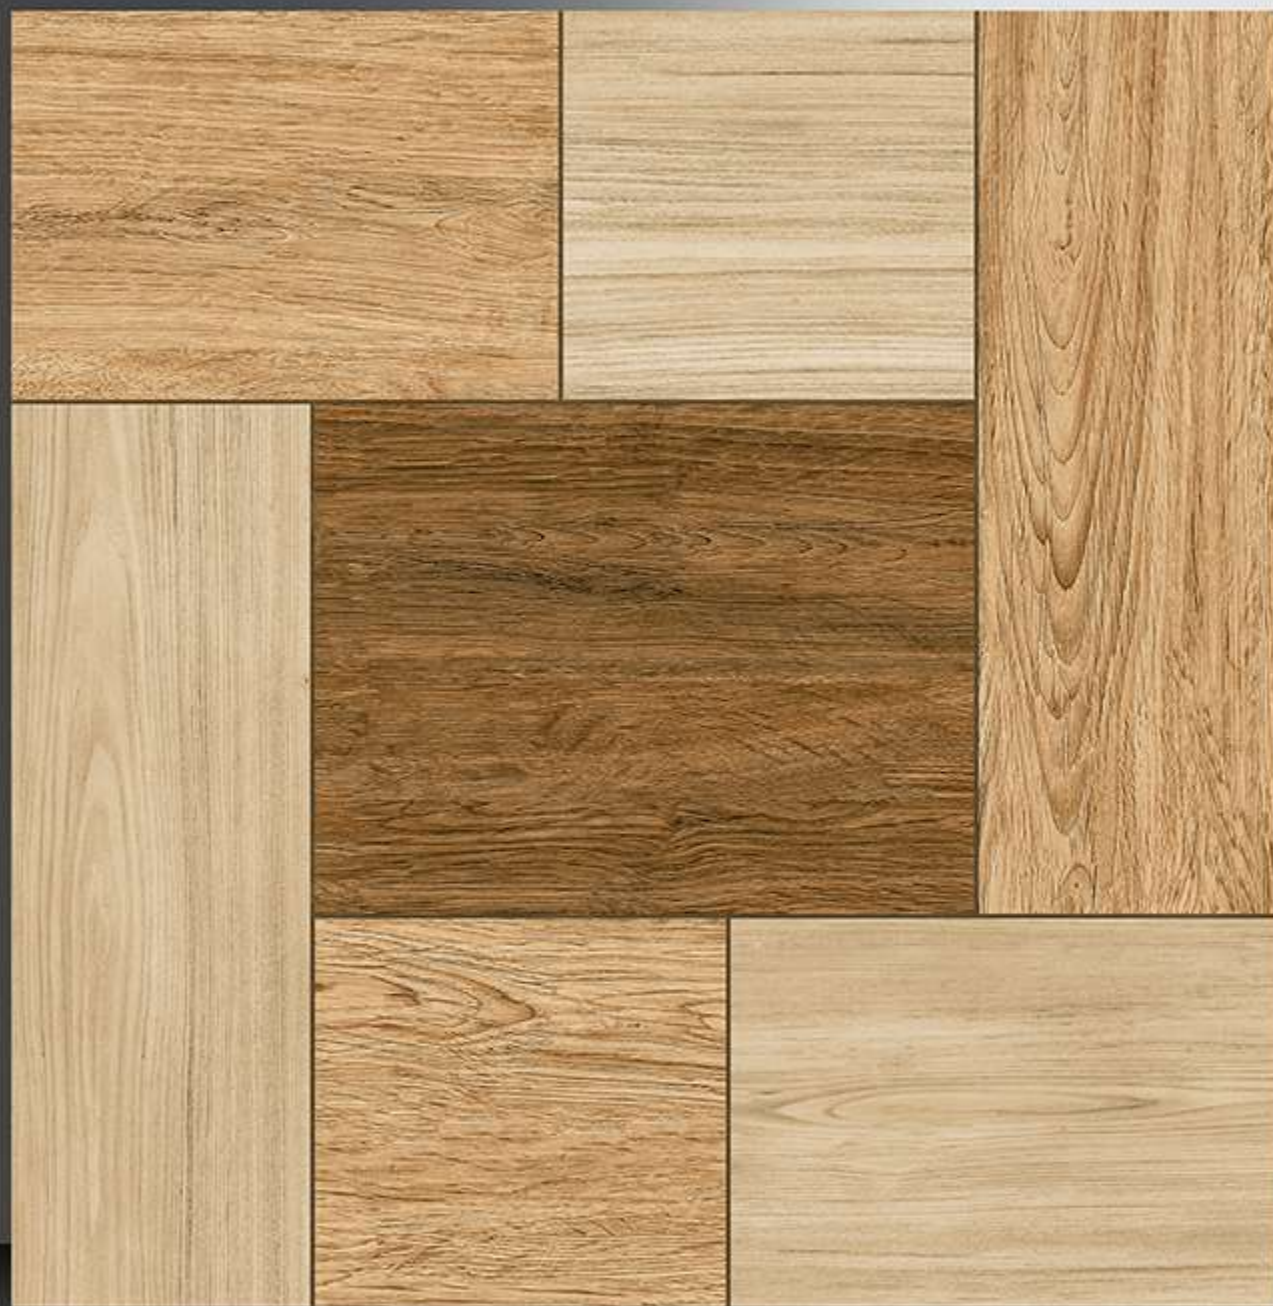

600X600 mm

SQUARWOOD

WHITE BODY

PORCELAIN TILES

600X600 mm

12037

SQUARE WOOD

WHITE BODY