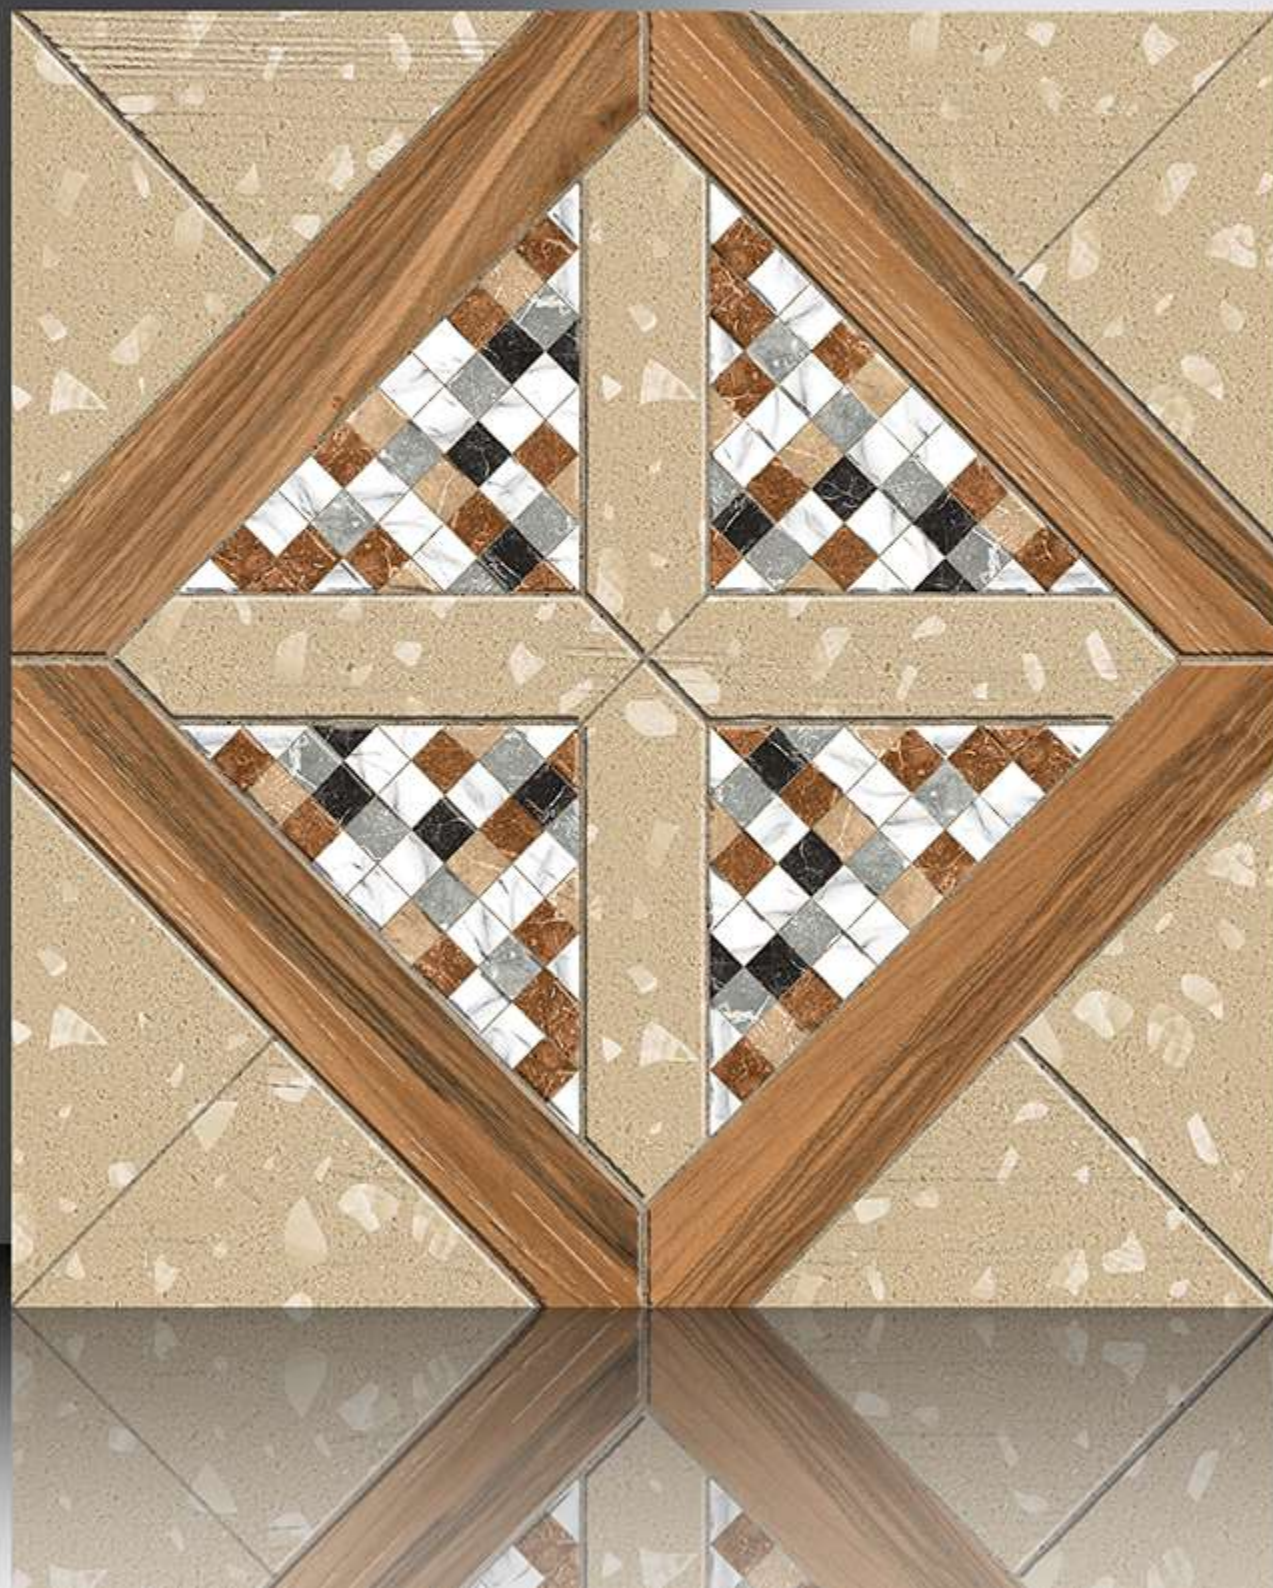

WHITE BODY

PORCELAIN TILES

600X600 mm