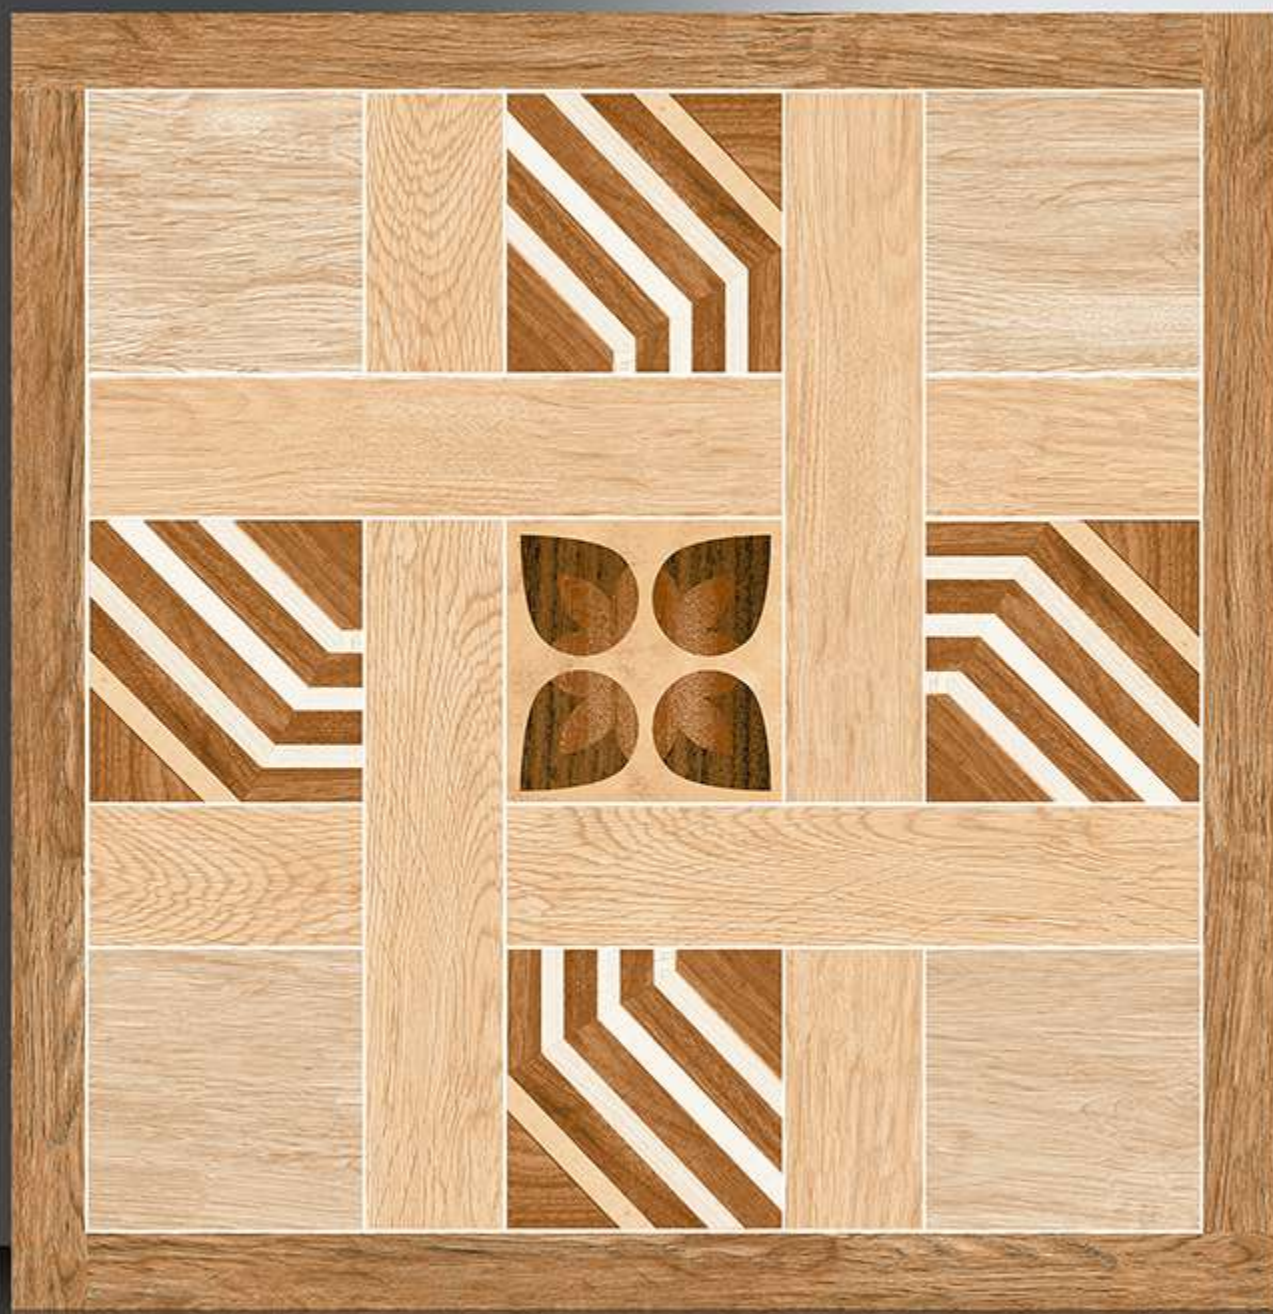

WHITE BODY

PORCELAIN TILES

600X600 mm