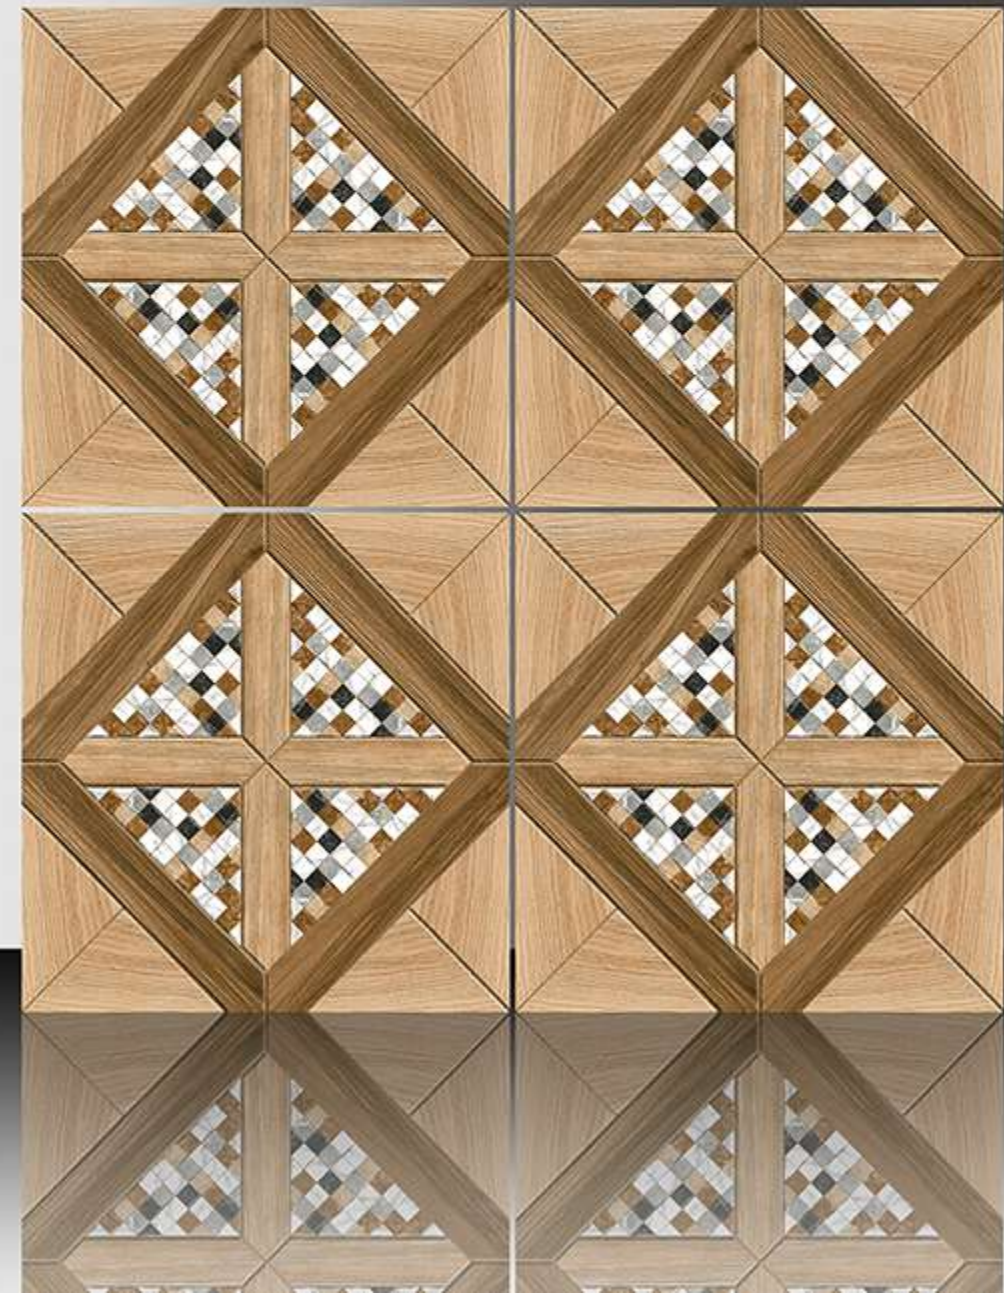

MOSAIC WOOD

WHITE BODY

PORCELAIN TILES

600X600 mm

12016

MOSAIC WOOD

WHITE BODY

PORCELAIN TILES