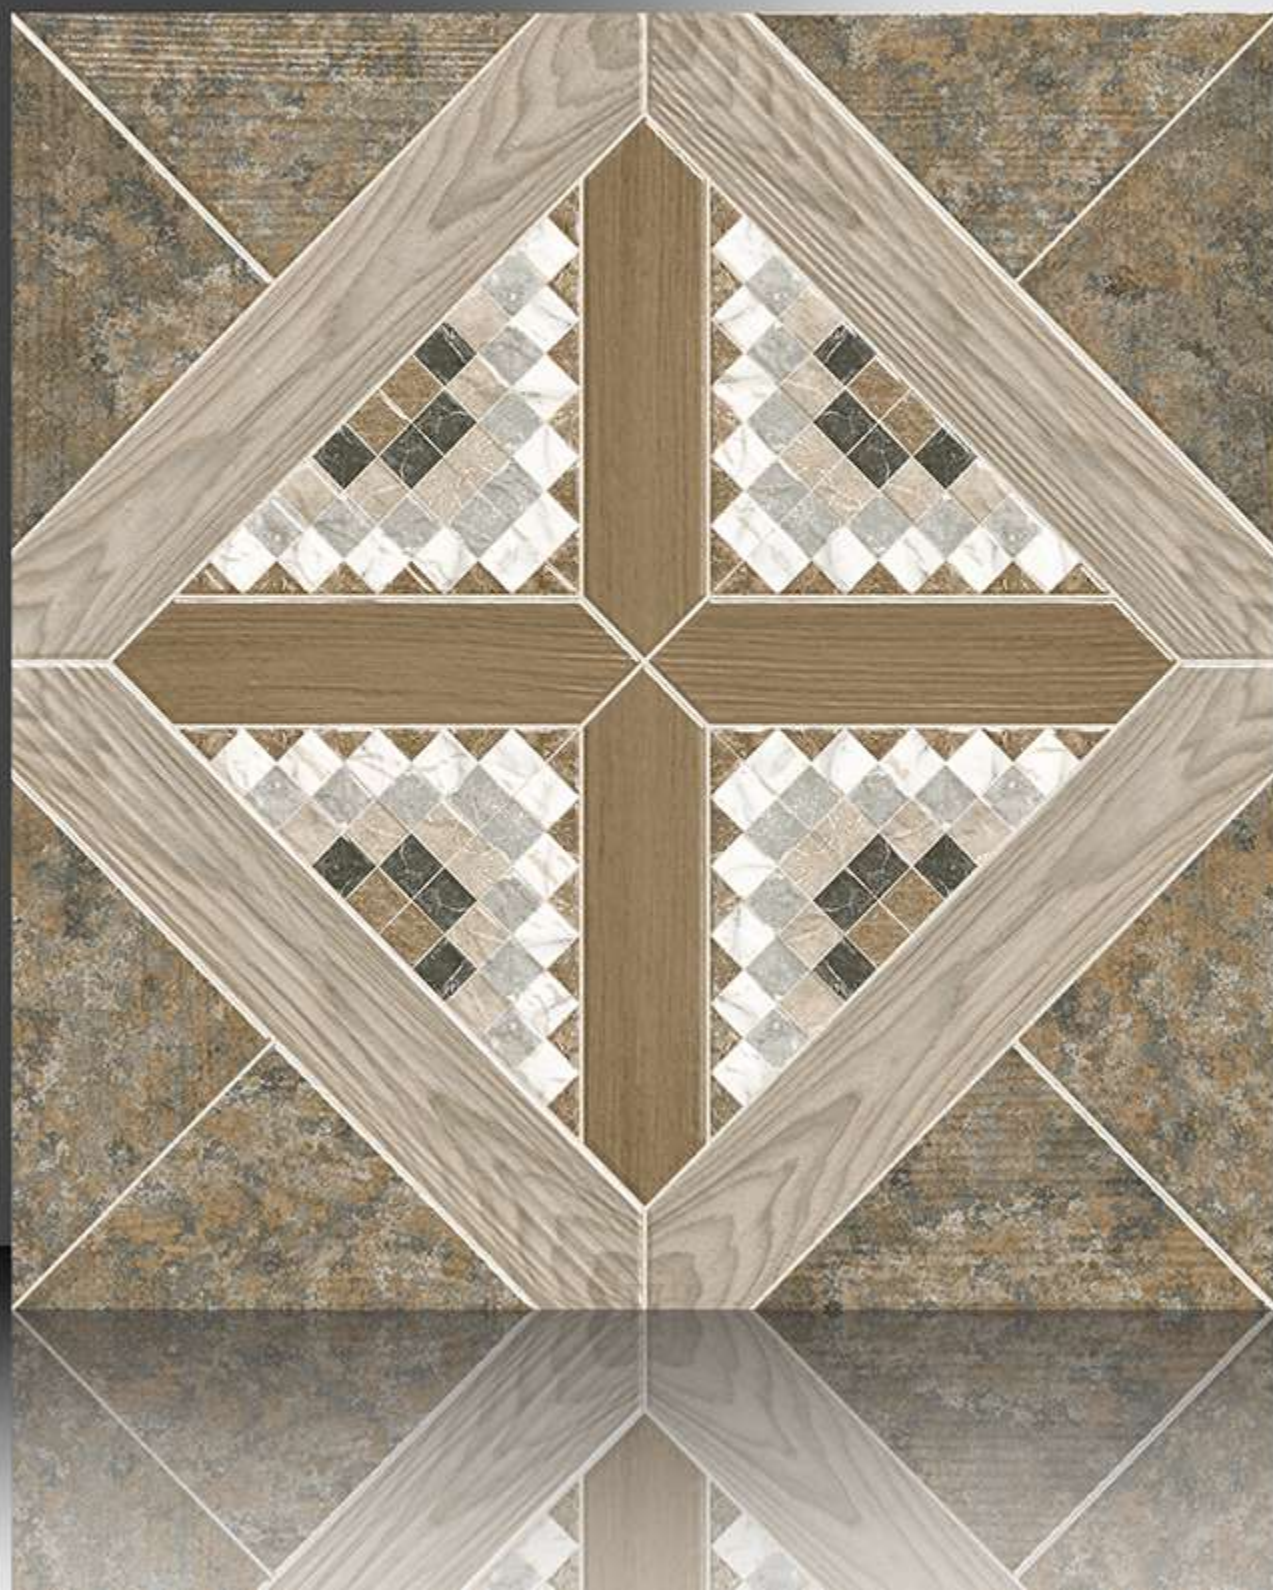

WHITE BODY

PORCELAIN TILES

600X600 mm