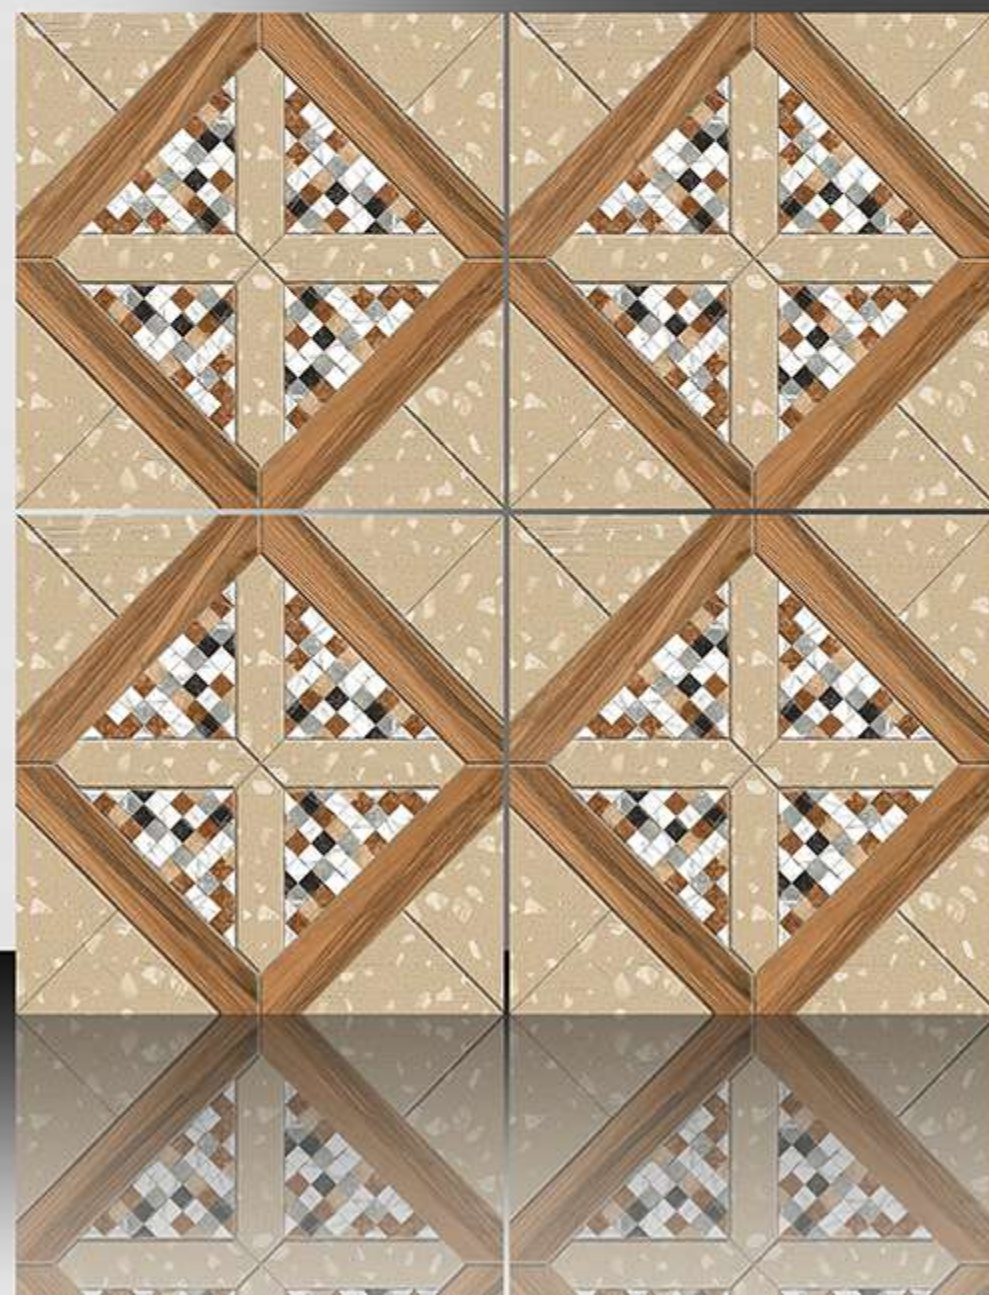

WHITE BODY

PORCELAIN TILES

600X600 mm

12019

MOSAIC WOOD

WHITE BODY

PORCELAIN TILES

600X600 mm