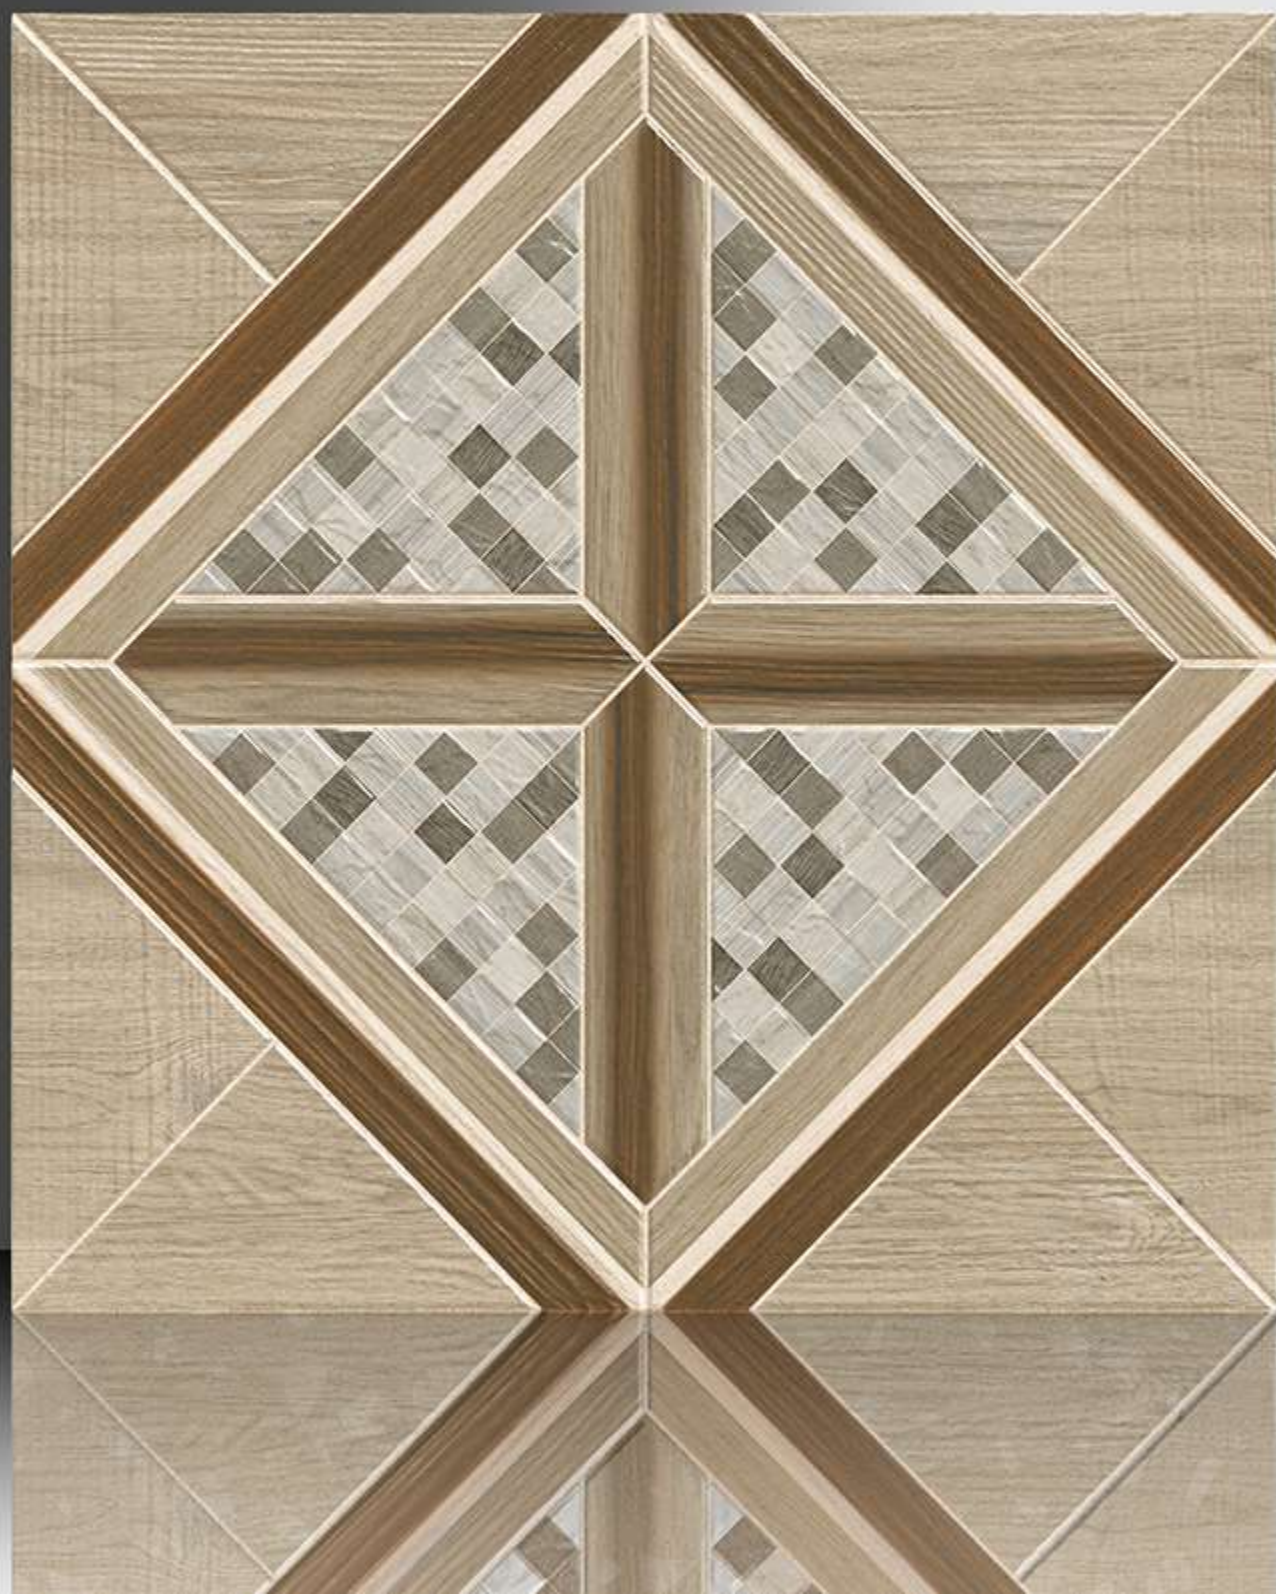

12020

MOSAIC WOOD

WHITE BODY

PORCELAIN TILES

600X600 mm

12021

MOSAIC WOOD

WHITE BODY