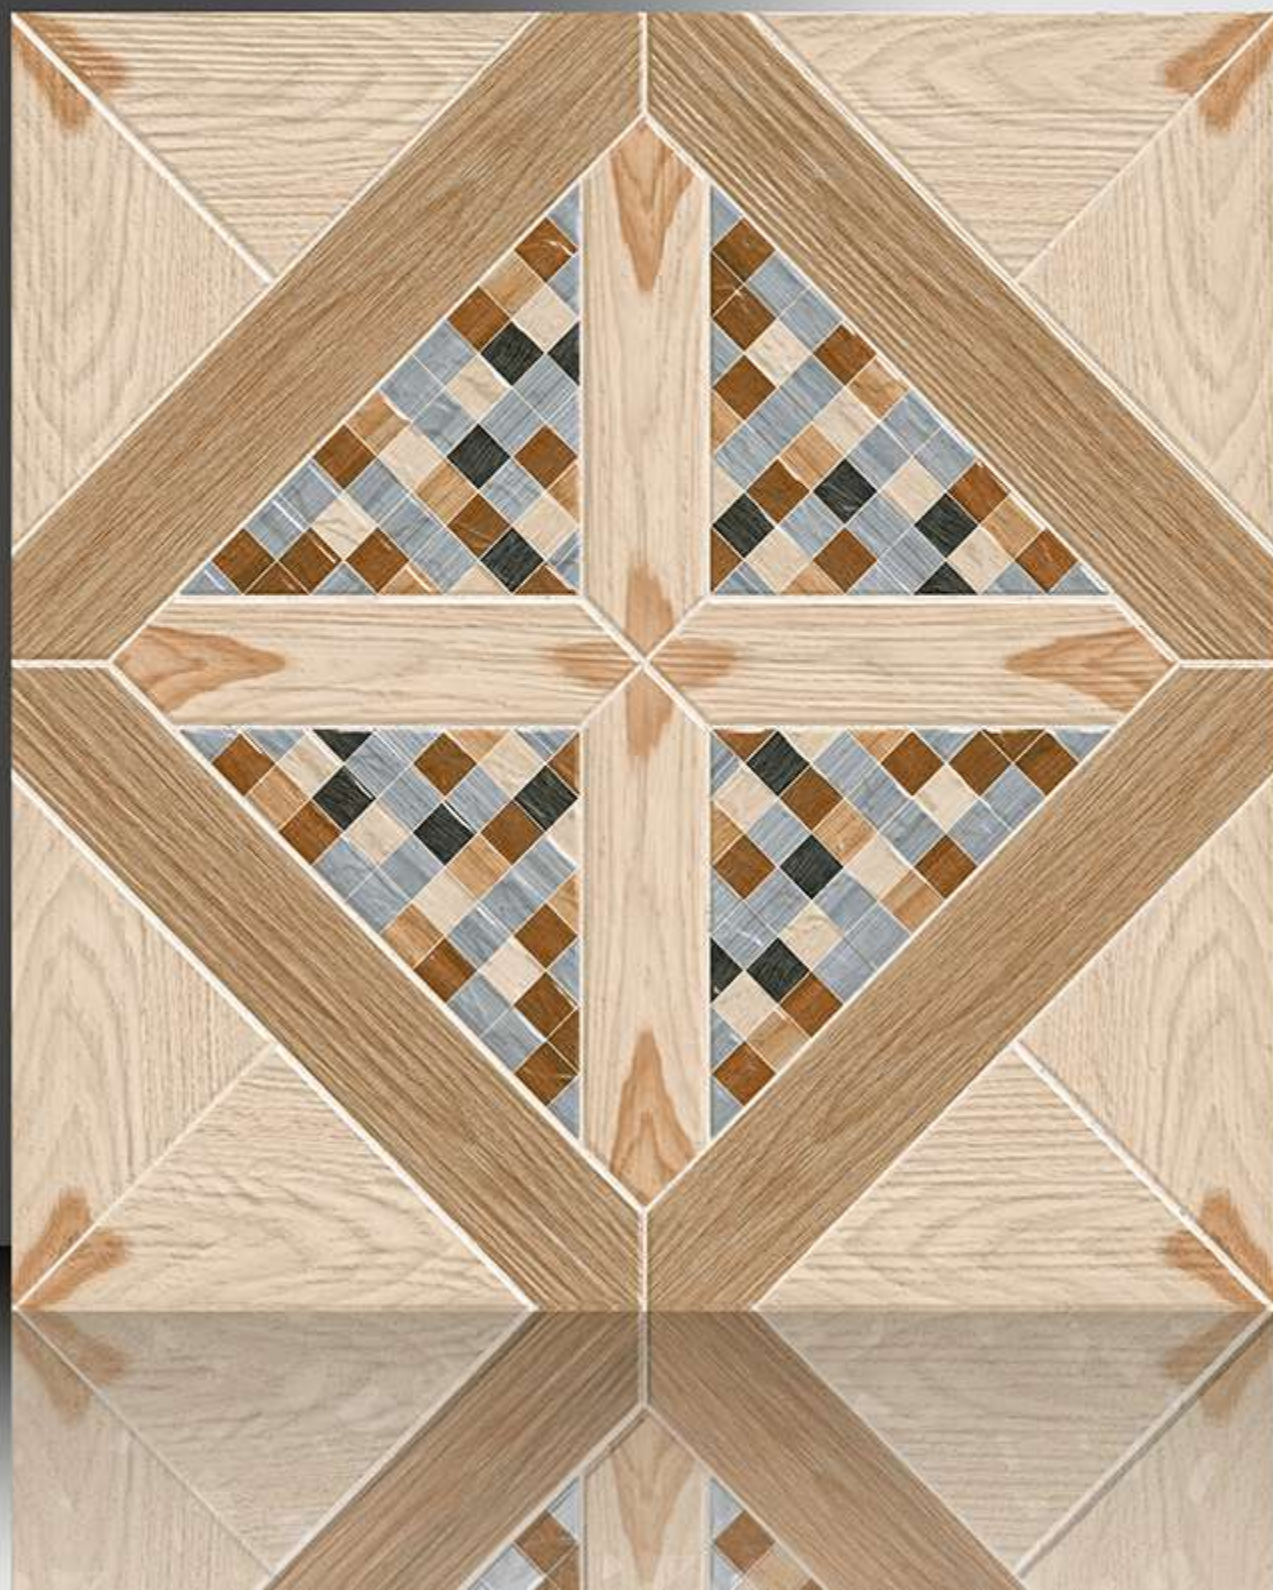

WHITE BODY

PORCELAIN TILES

600X600 mm

12019

MOSAIC WOOD

WHITE BODY

PORCELAIN TILES

600X600 mm