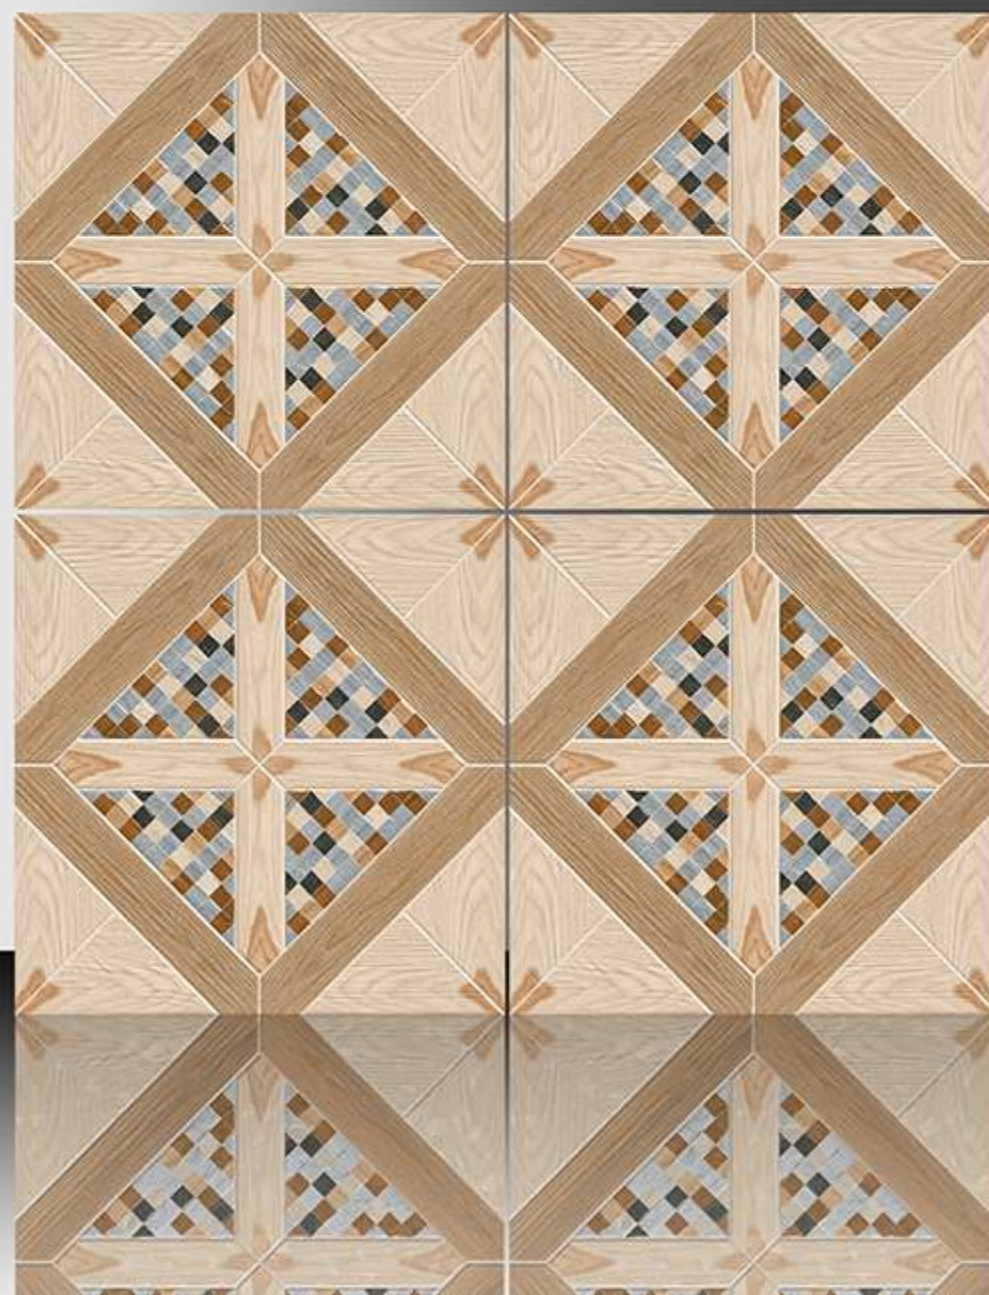

12020

MOSAIC WOOD