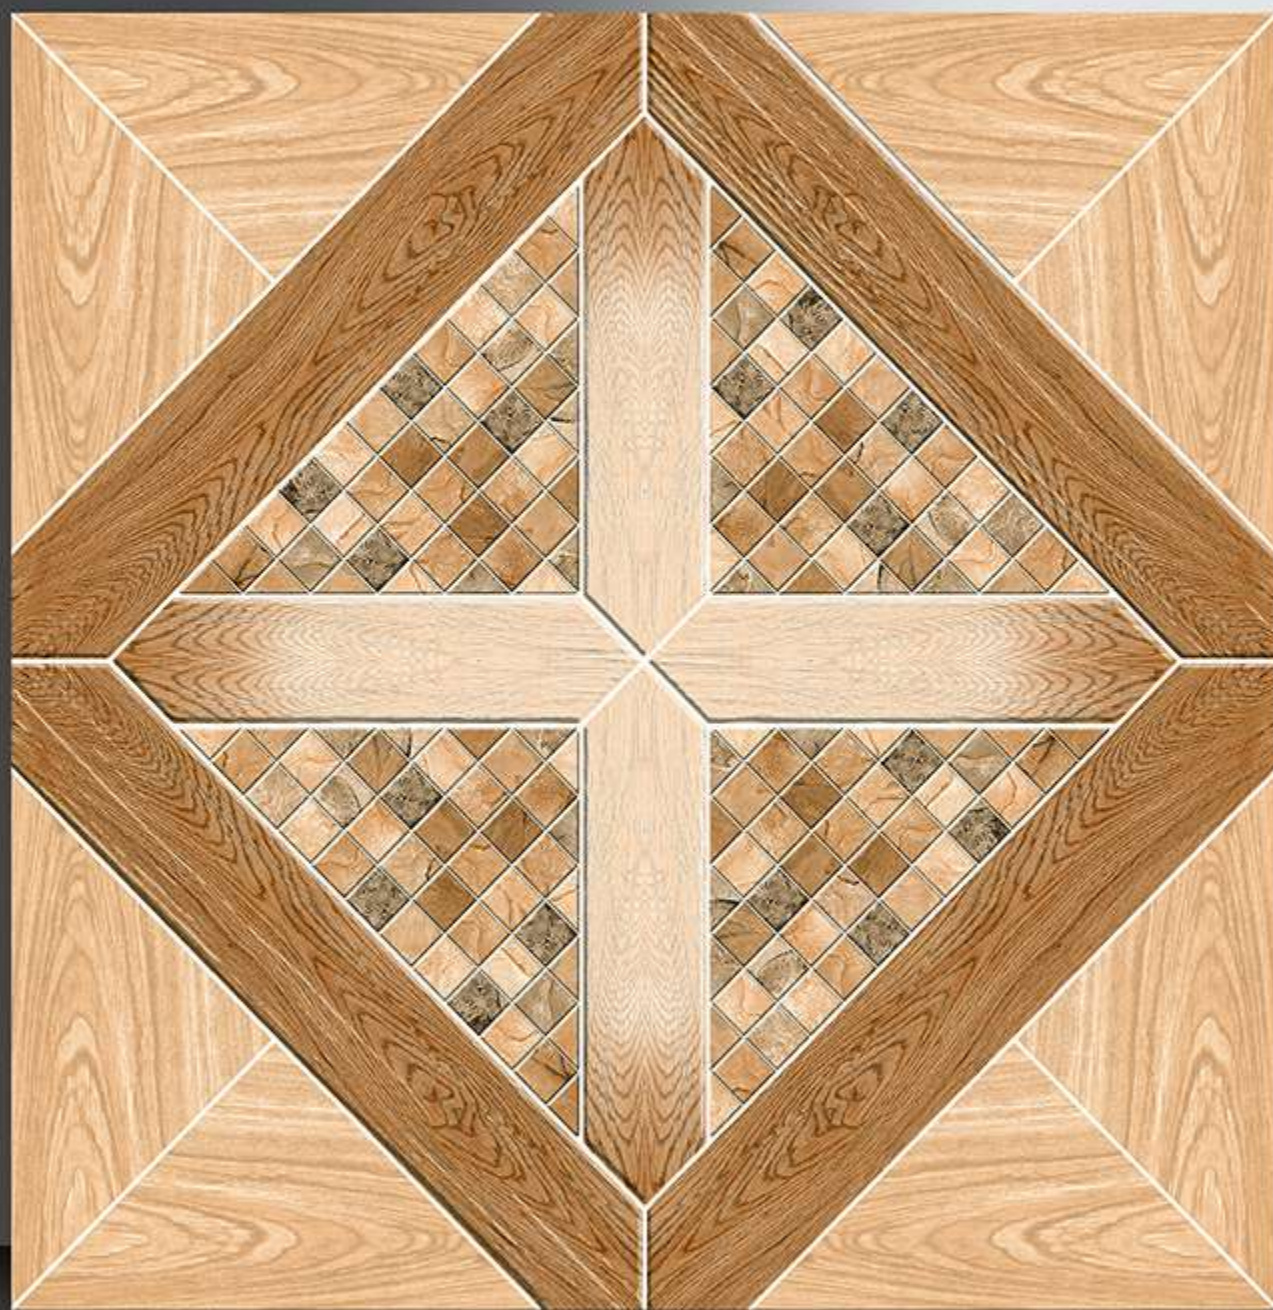

WHITE BODY

PORCELAIN TILES

600X600 mm