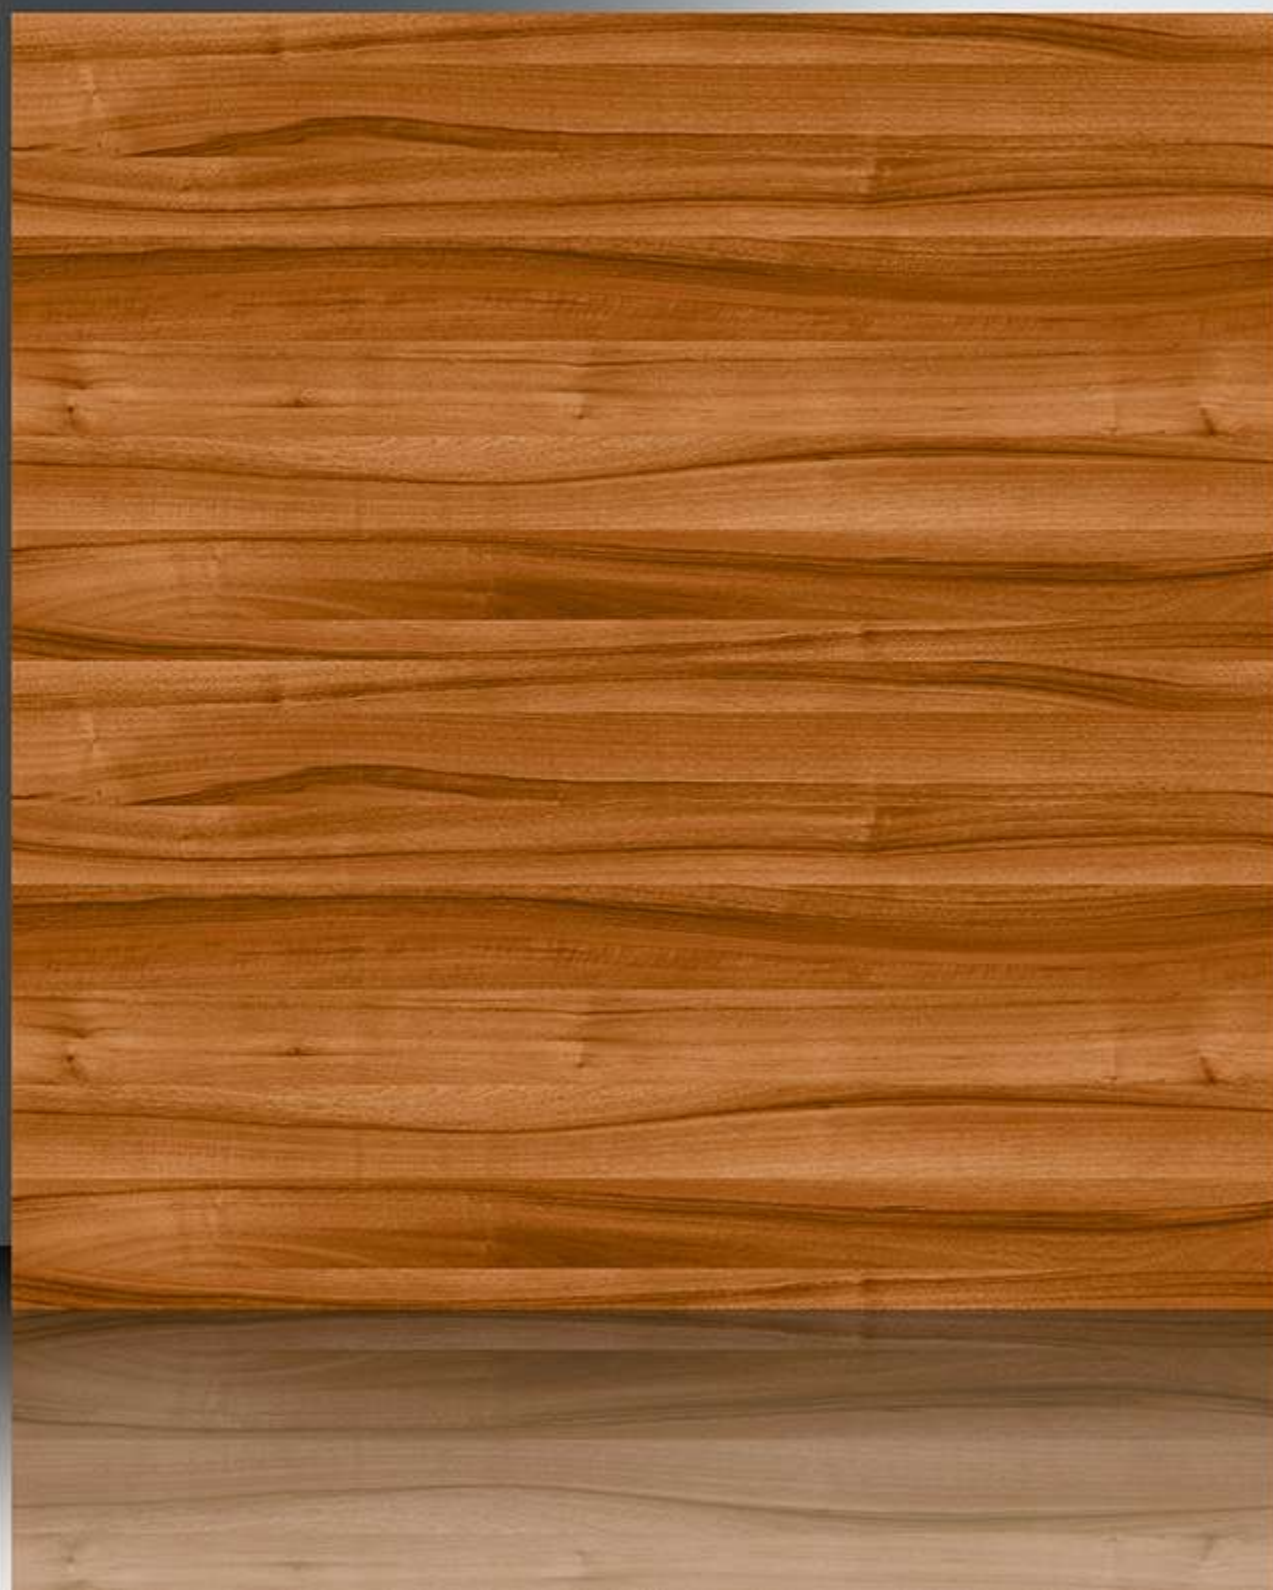

WHITE BODY

PORCELAIN TILES
600X600 mm