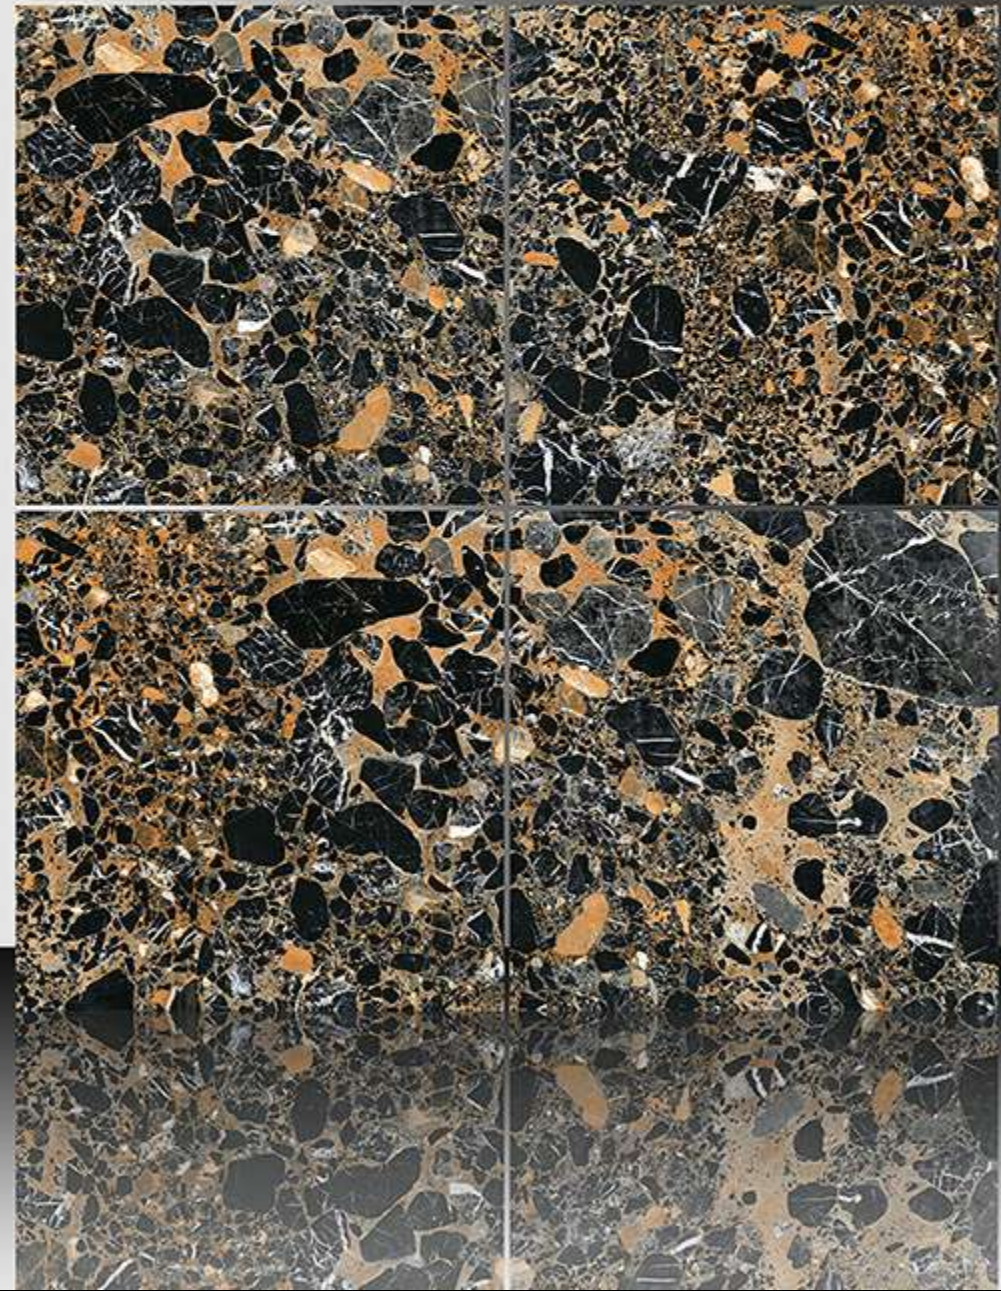

Sugar Series

WHITE BODY

PORCELAIN TILES

600X600 mm

17006

Sugar Series

WHITE BODY

PORCELAIN TILES