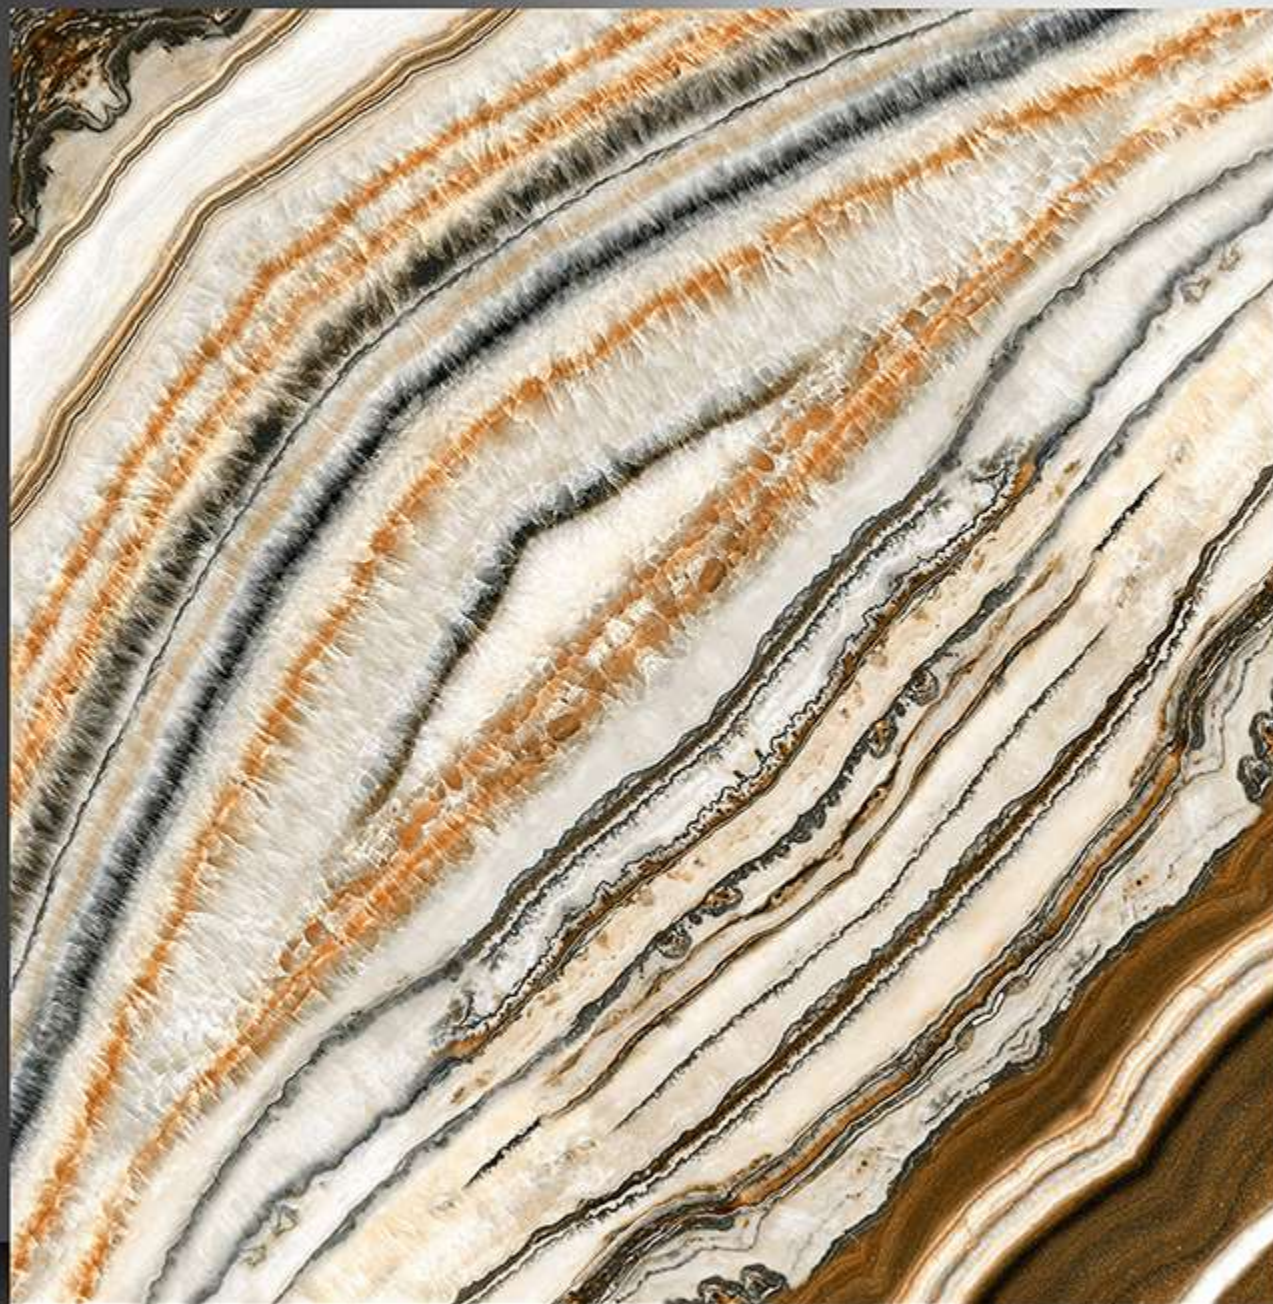

WHITE BODY

PORCELAIN TILES

600X600 mm