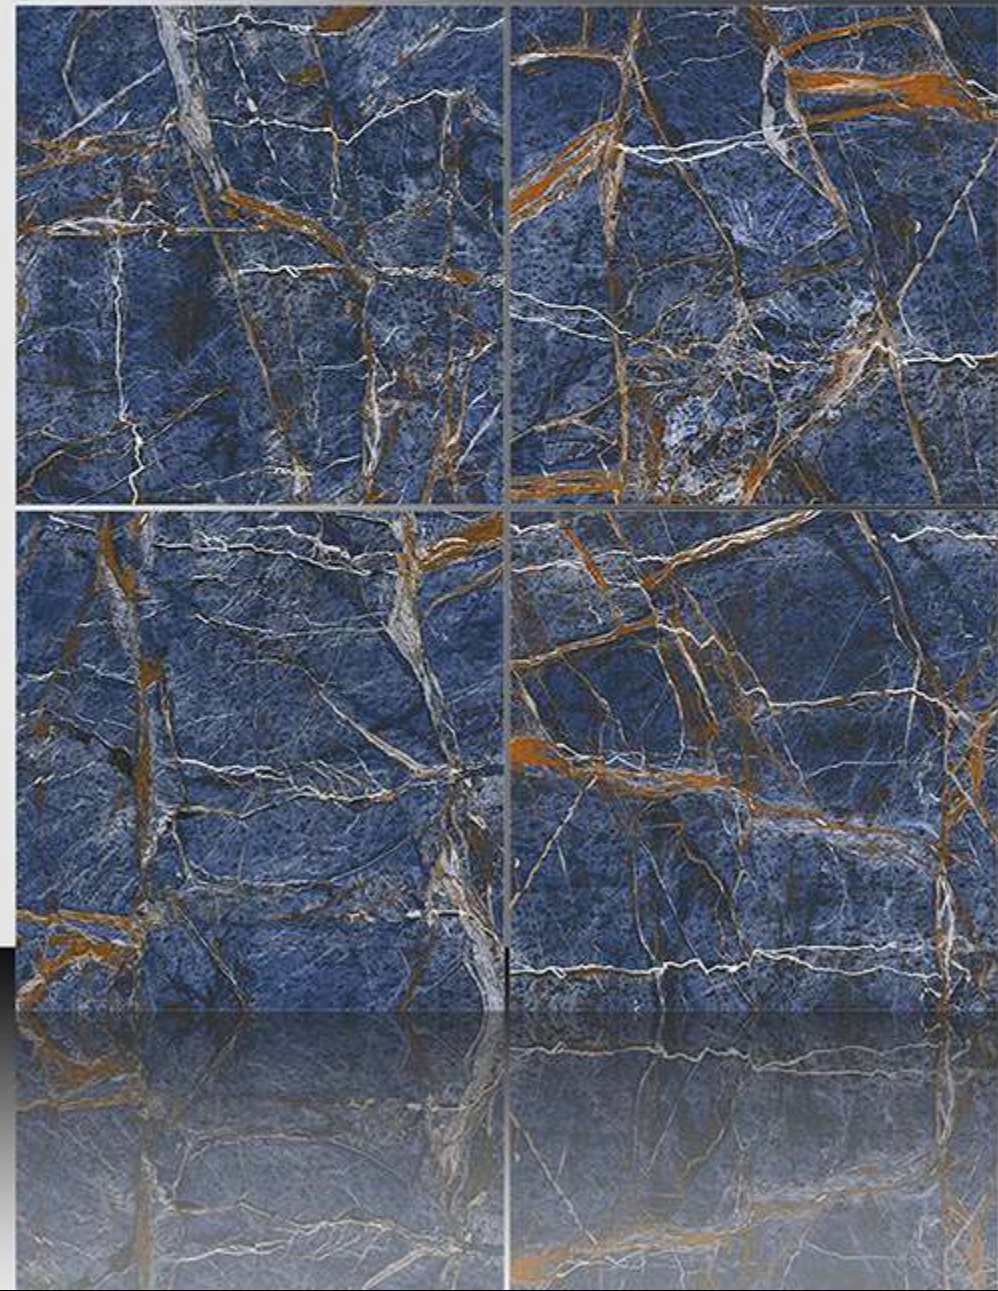

17040

Sugar Series