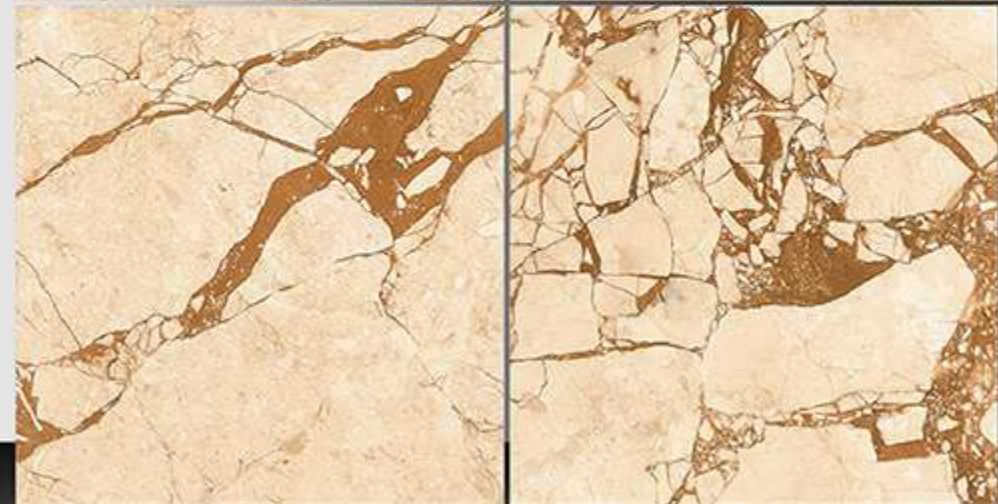

17039

Sugar Series