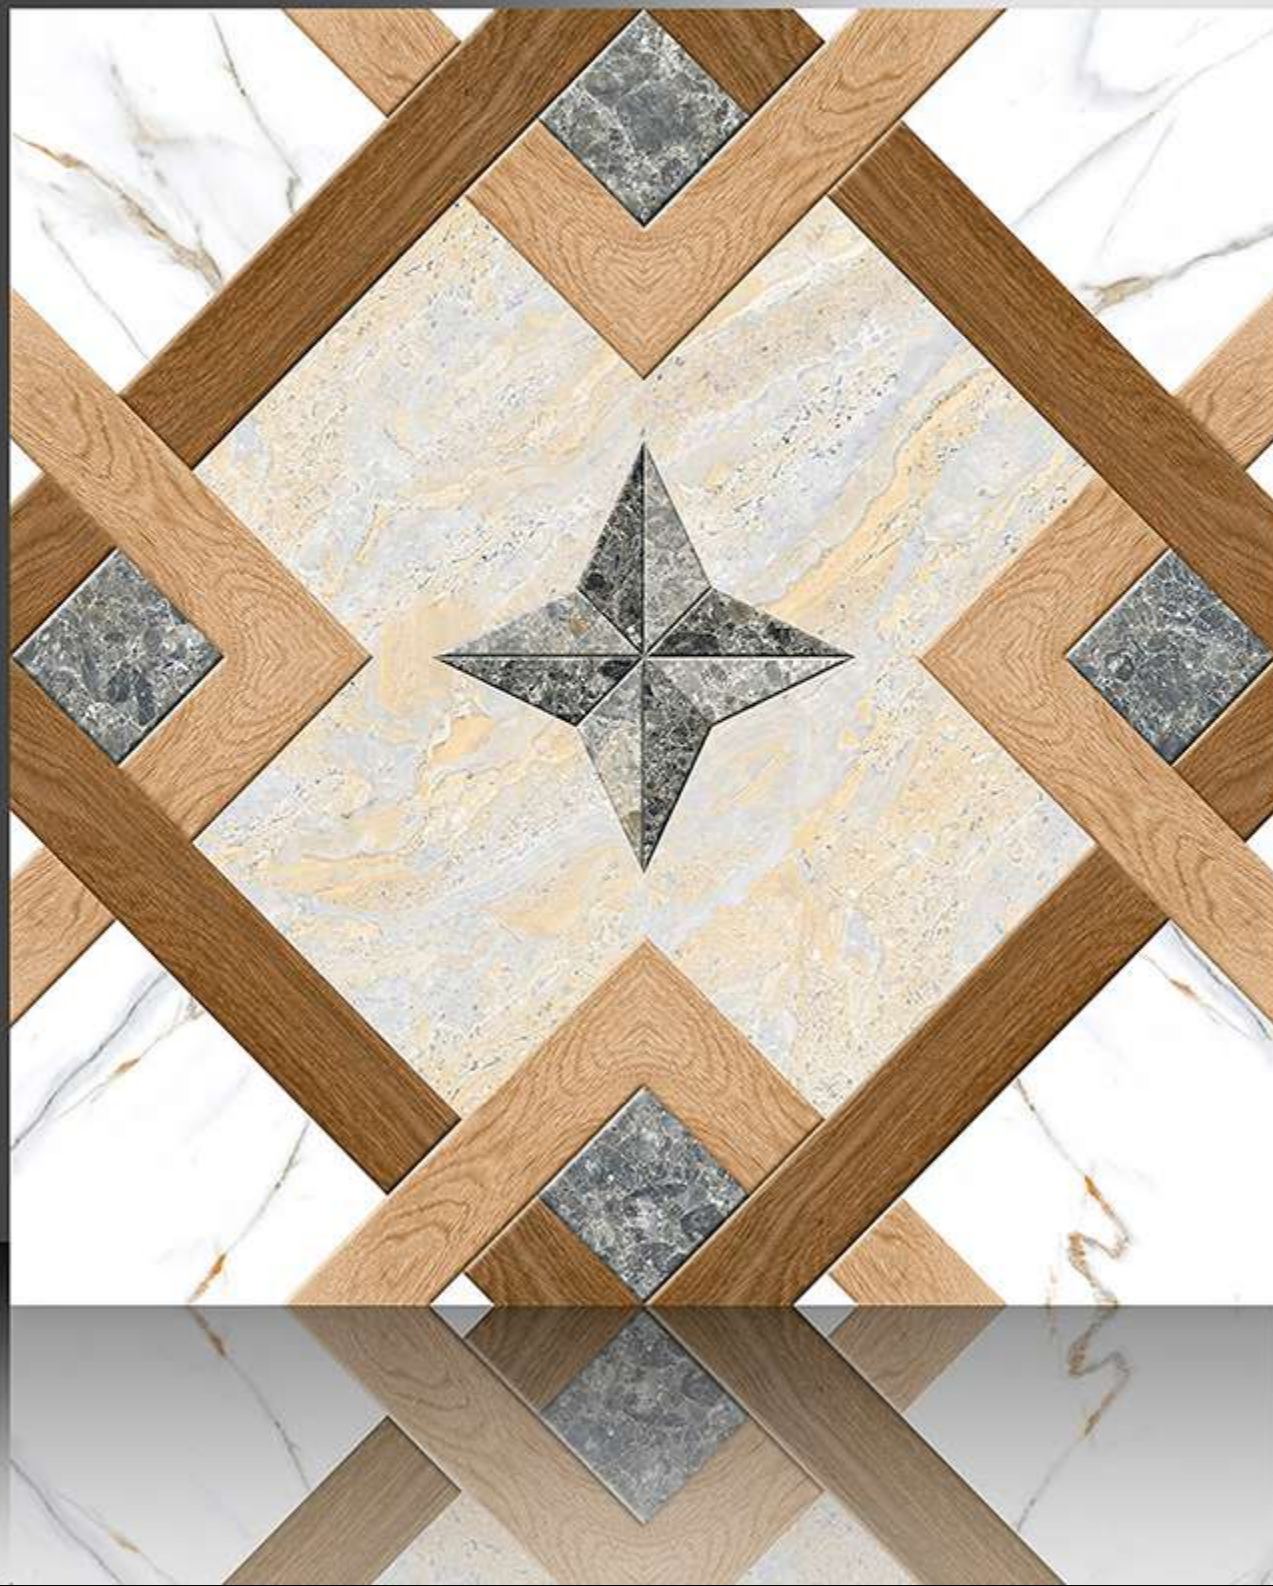

17002

Sugar Series

WHITE BODY

PORCELAIN TILES

600X600 mm

17003

Sugar Series

WHITE BODY