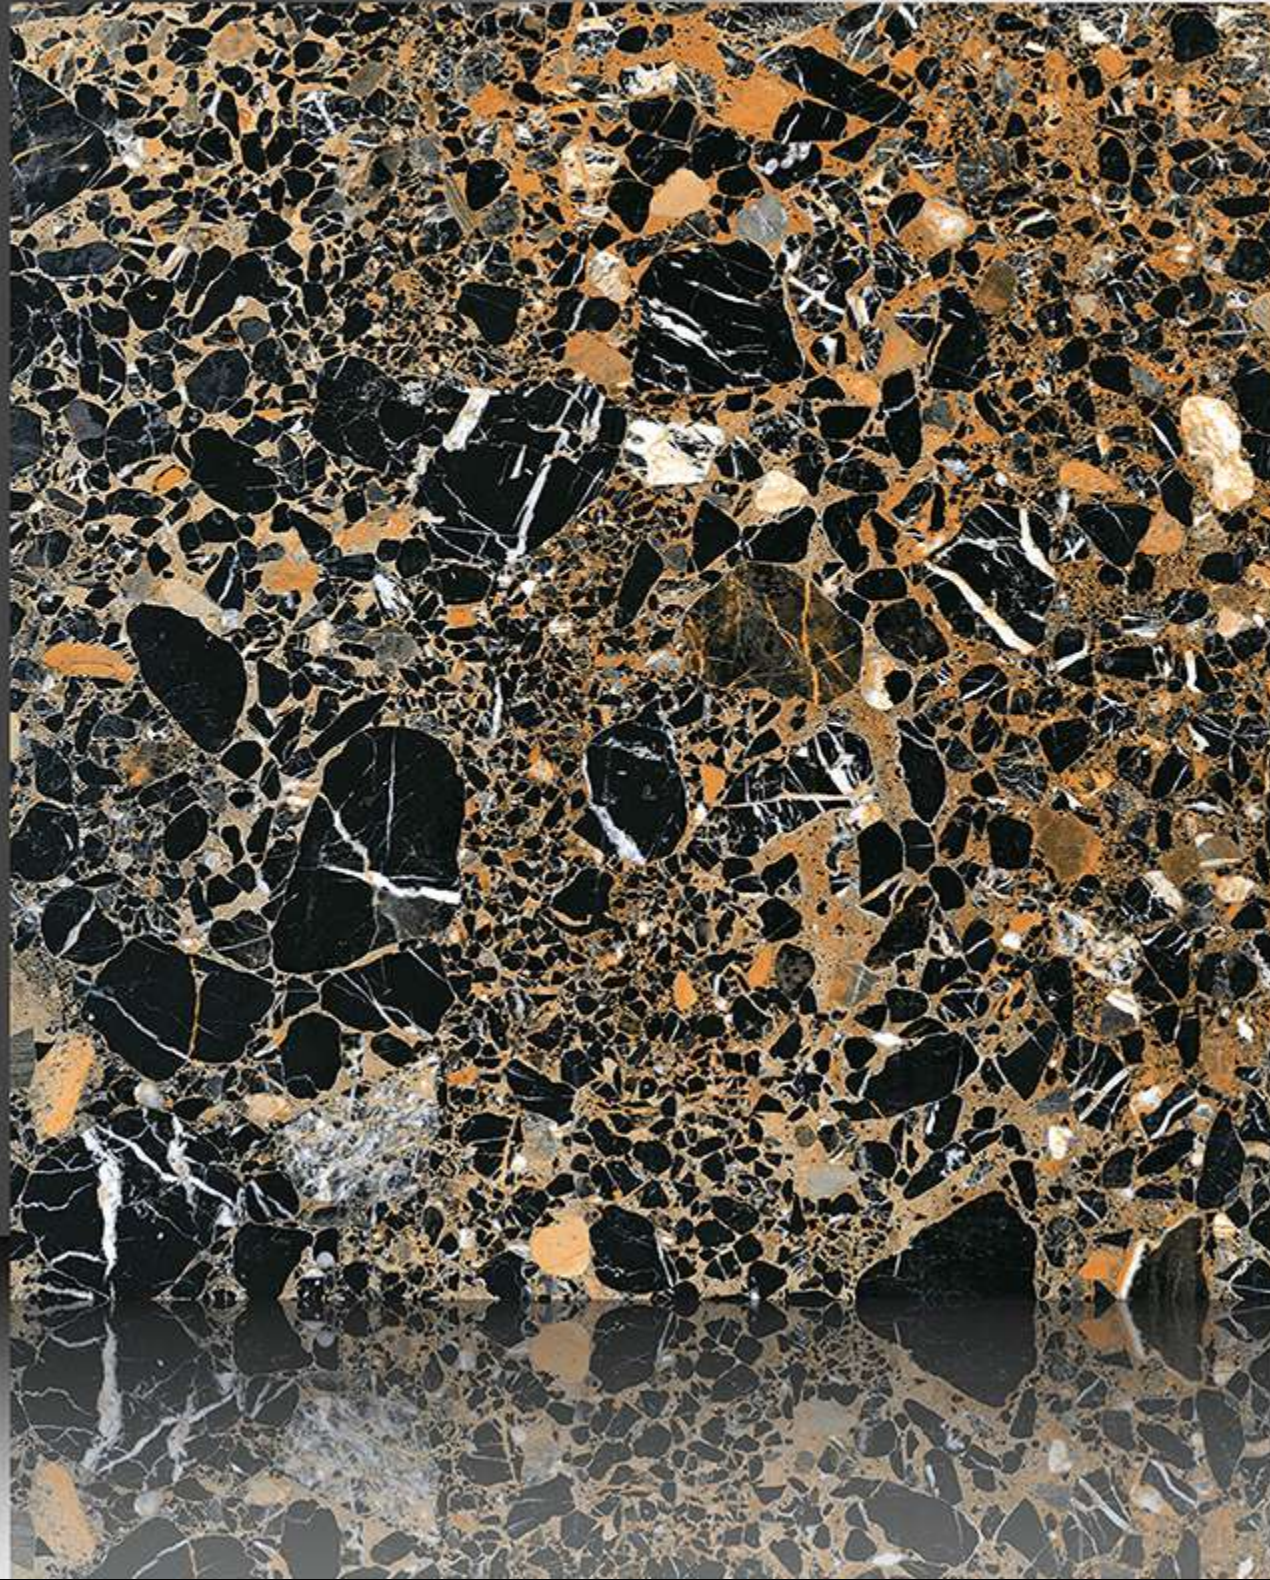

WHITE BODY

PORCELAIN TILES

600X600 mm