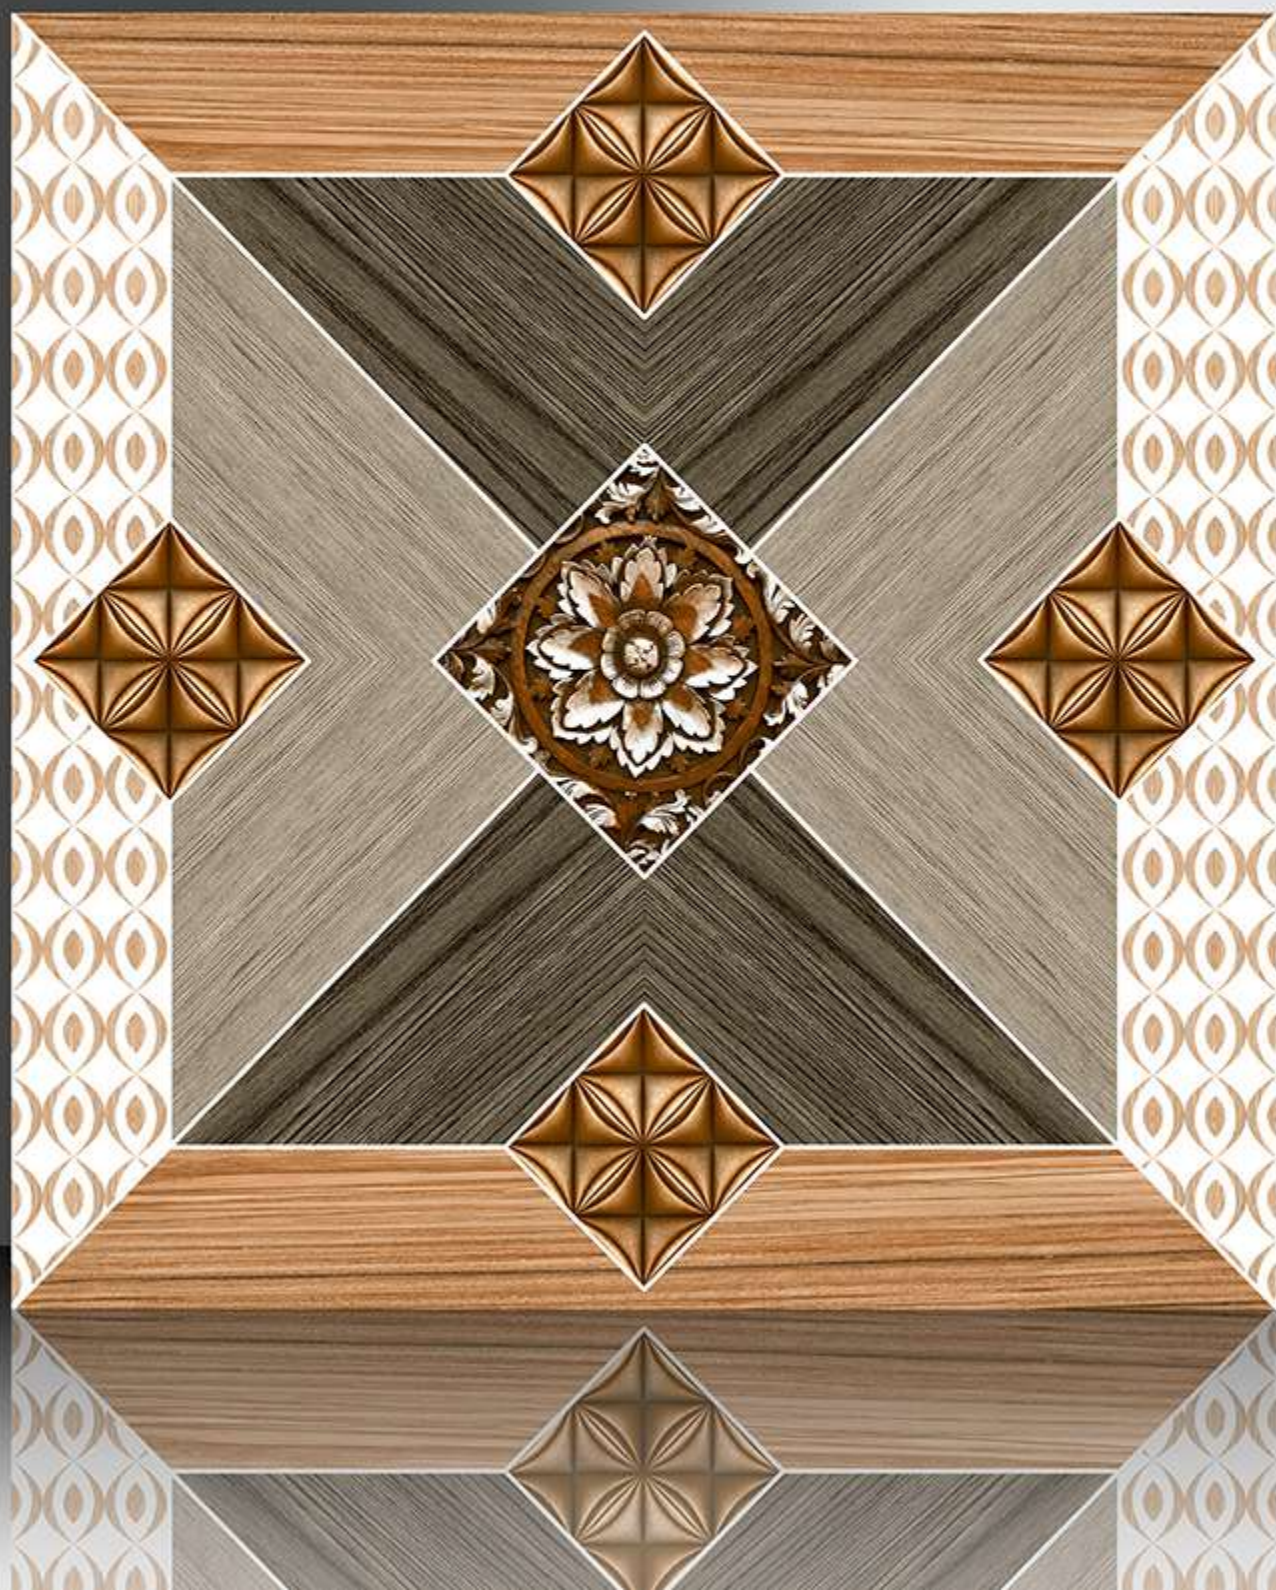

WHITE BODY

PORCELAIN TILES

600X600 mm