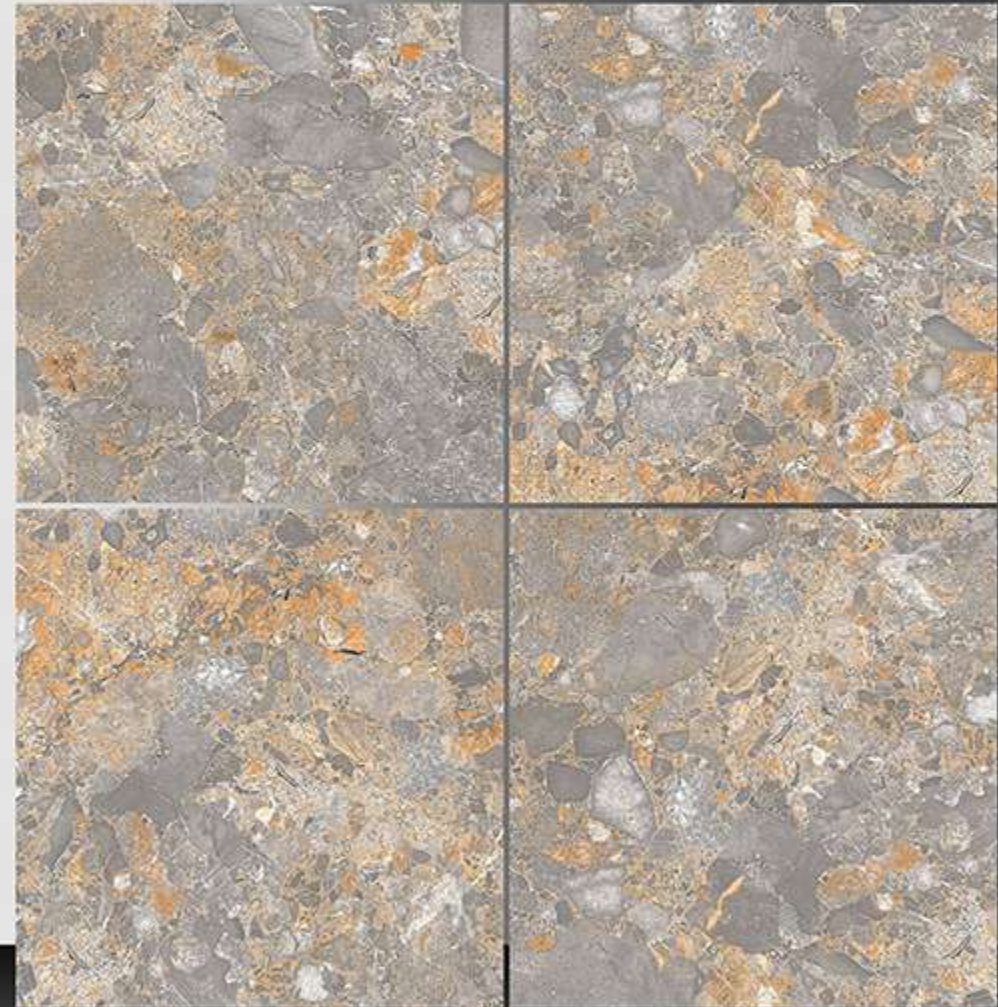

17060

Sugar Series