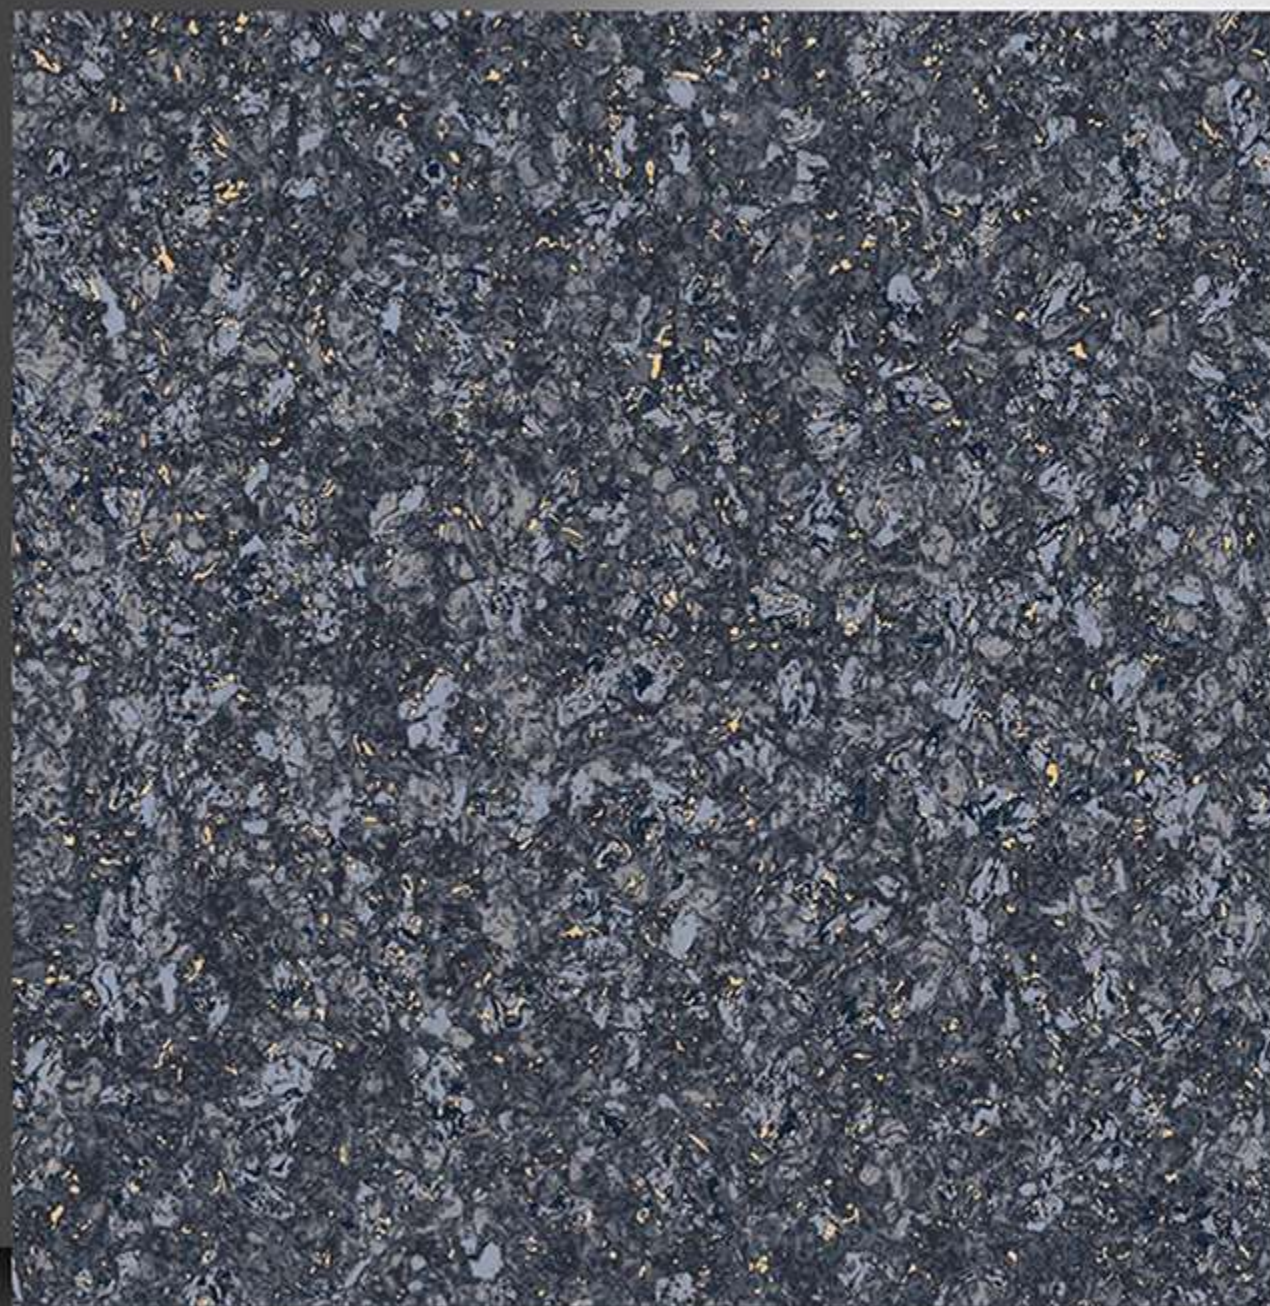

17052

Sugar Series

WHITE BODY

PORCELAIN TILES

600X600 mm

17053

Sugar Series

WHITE BODY