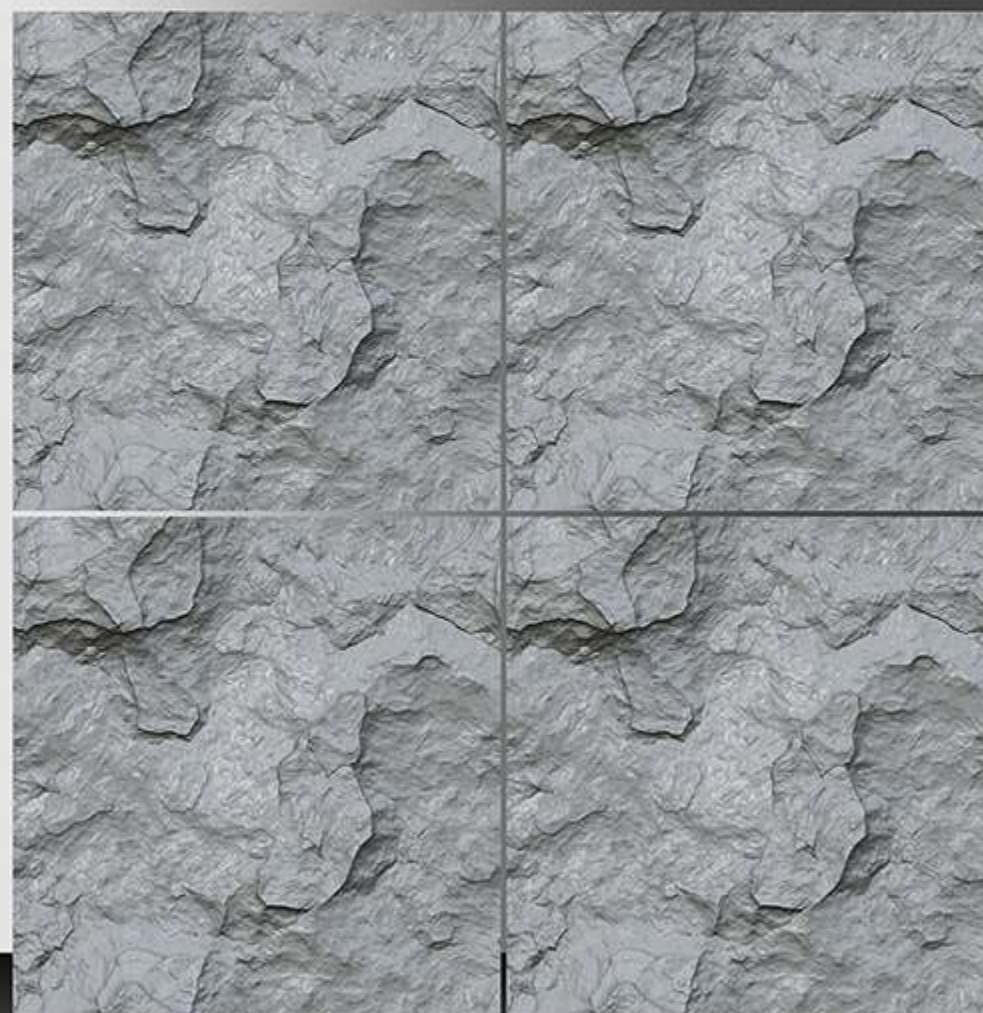

17091

Sugar Series