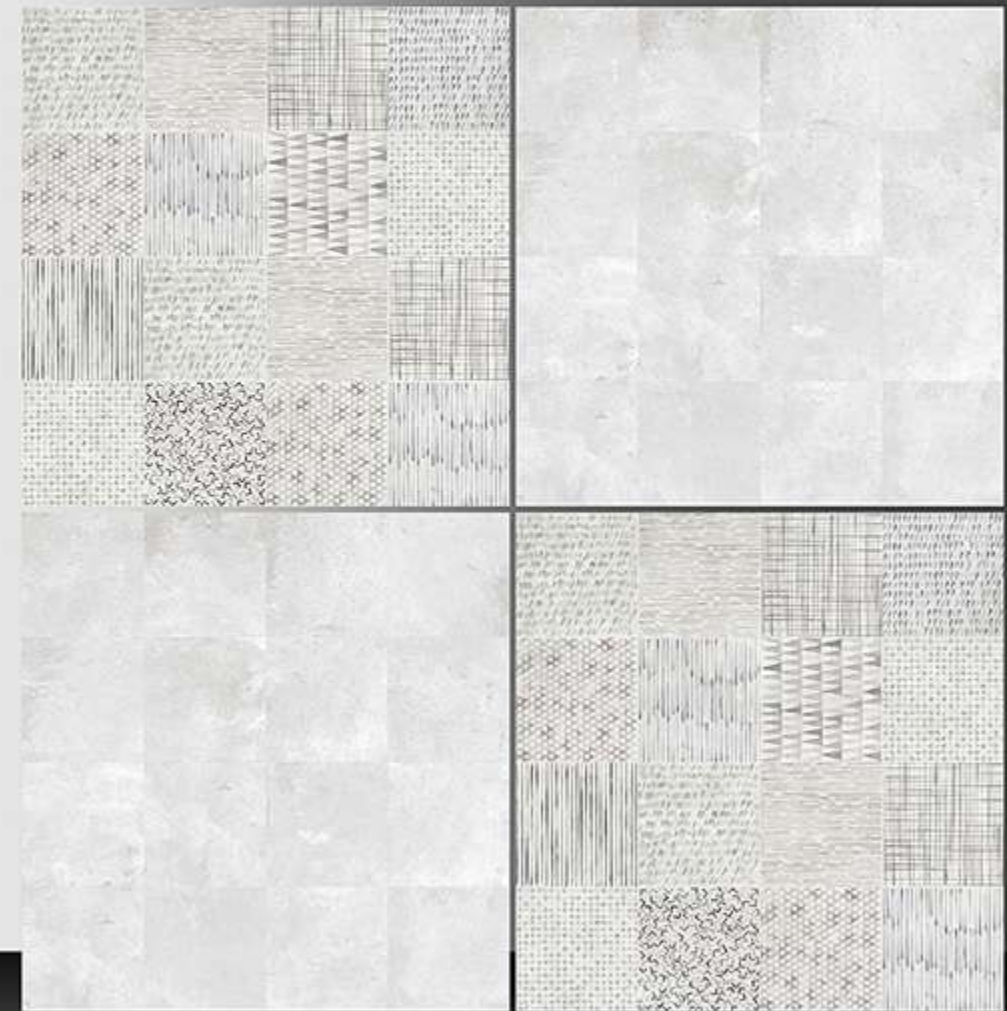

17078

Sugar Series