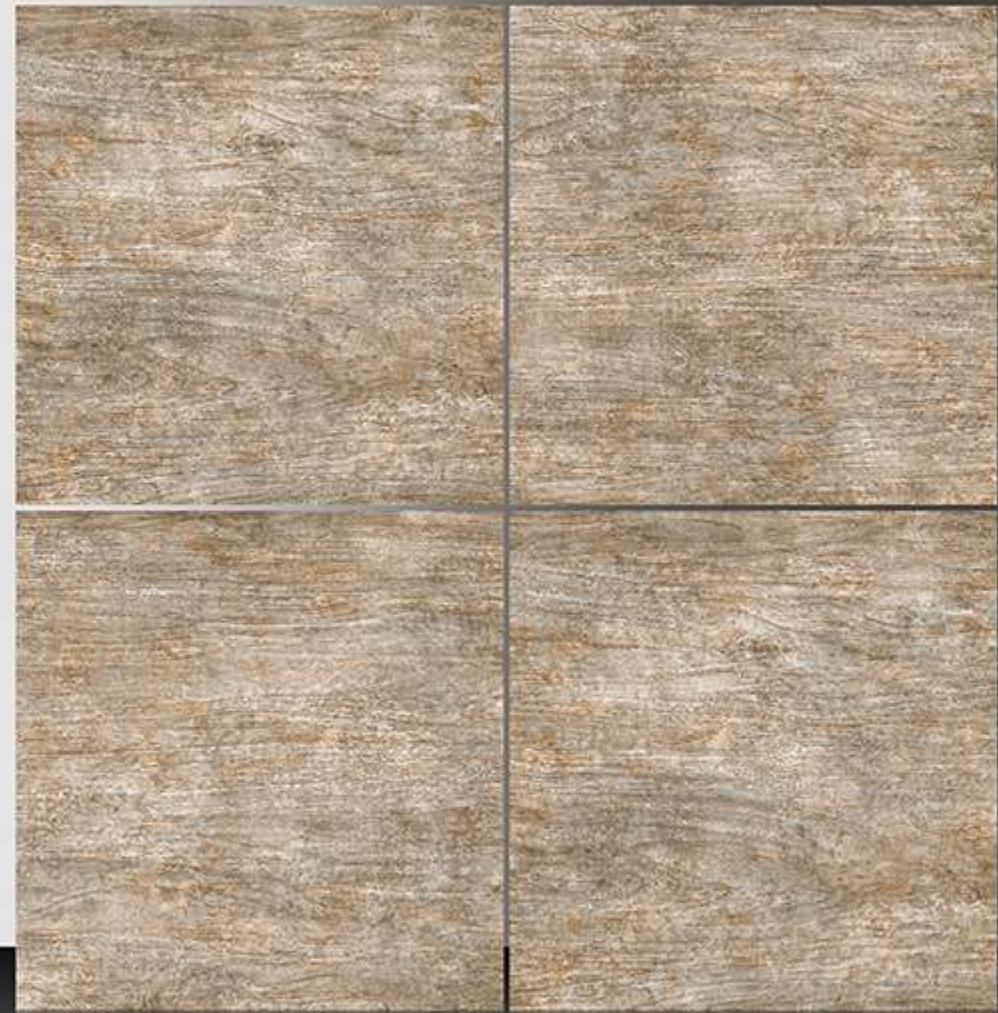

Sugar Series

WHITE BODY

PORCELAIN TILES

600X600 mm

17098

Sugar Series

WHITE BODY

PORCELAIN TILES