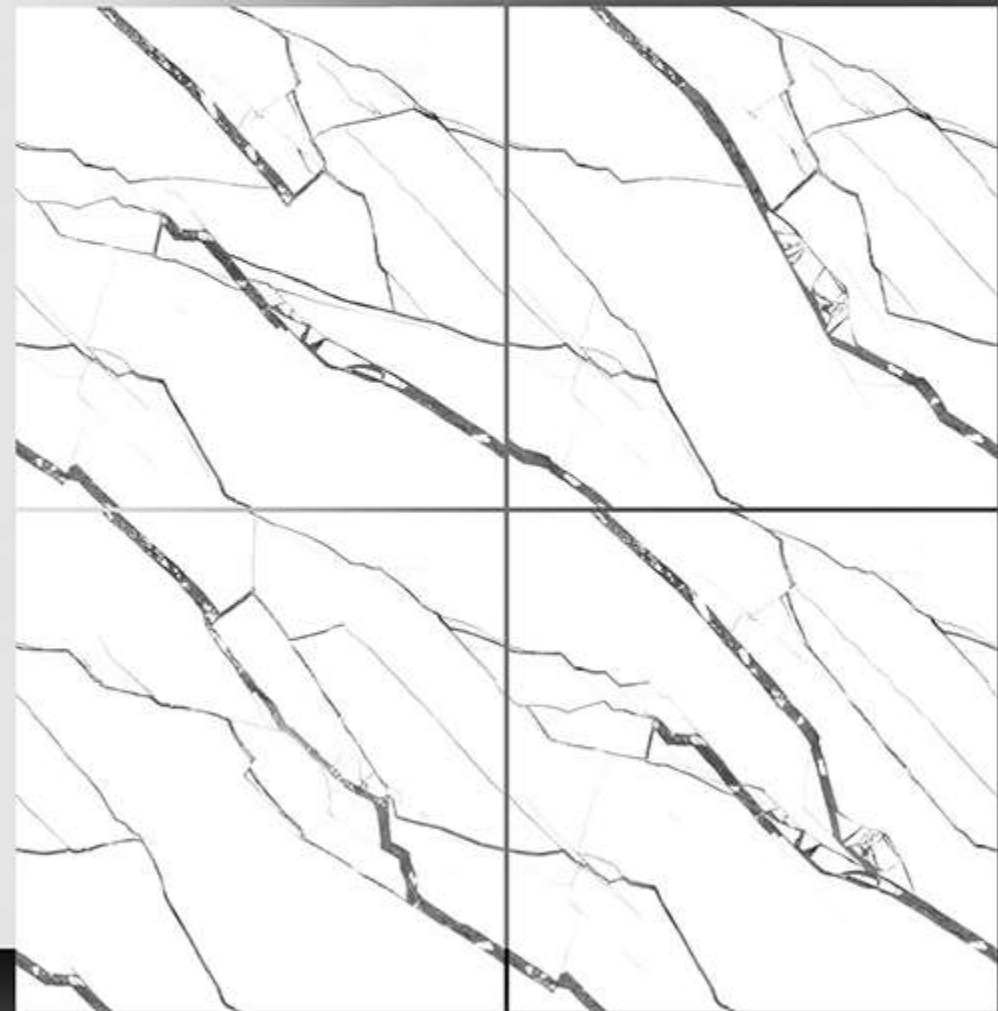

WHITE BODY

PORCELAIN TILES

600X600 mm

17118

Sugar Series

WHITE BODY

PORCELAIN TILES

600X600 mm