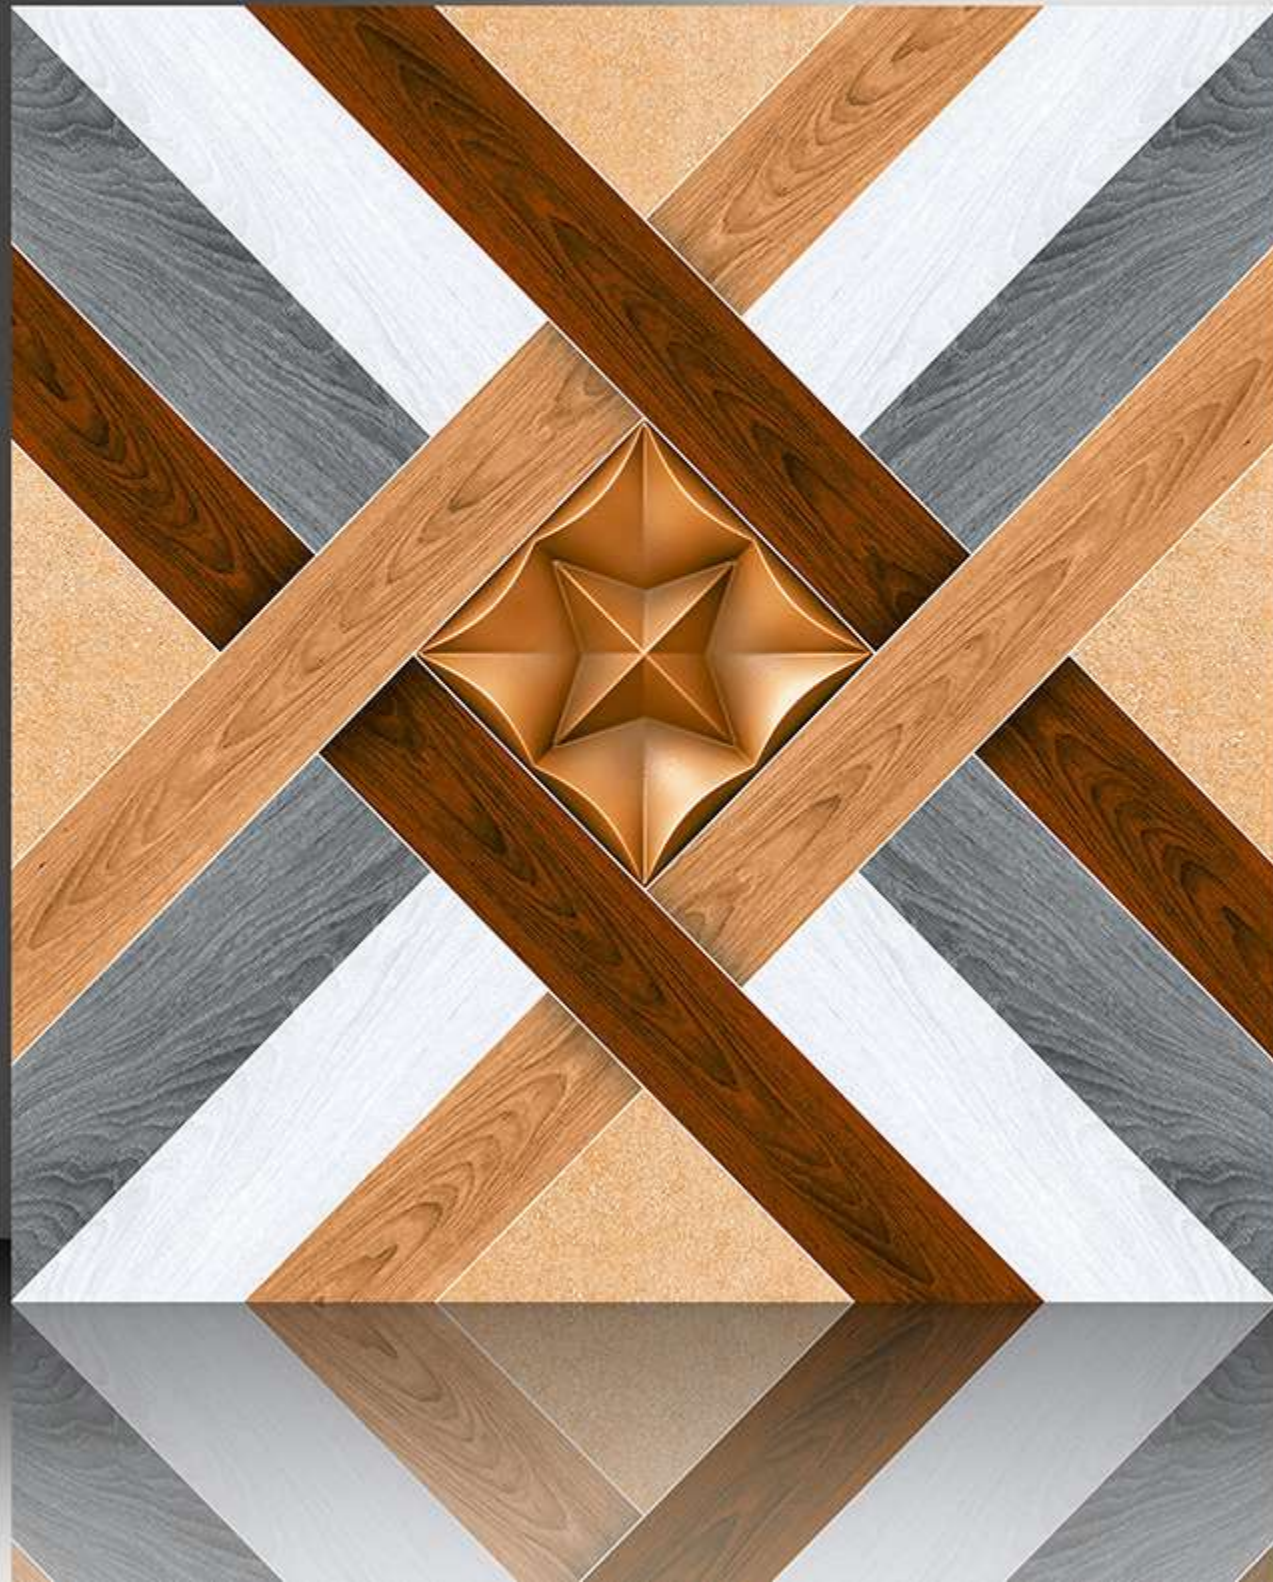

PORCELAIN TILES

600X600 mm

17129

Sugar Series

WHITE BODY

PORCELAIN TILES

600X600 mm

17130