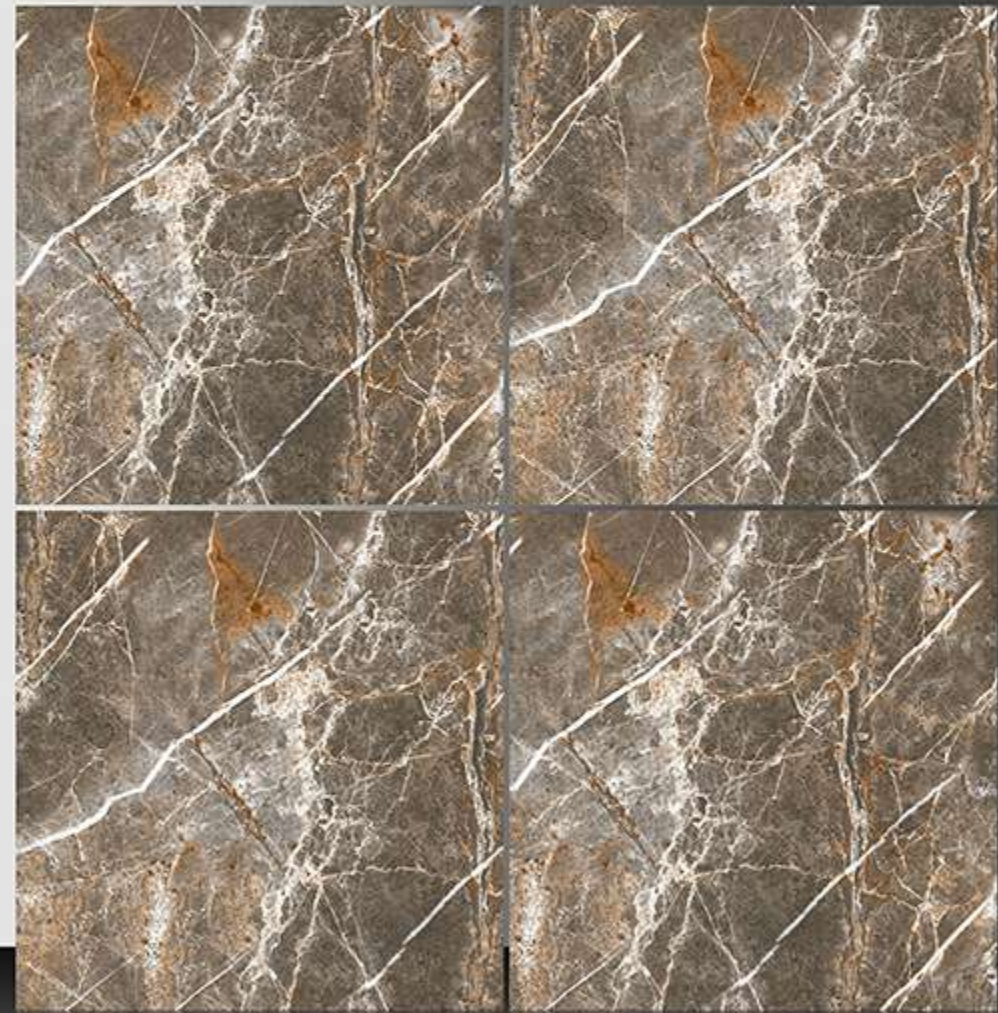

17106

Sugar Series