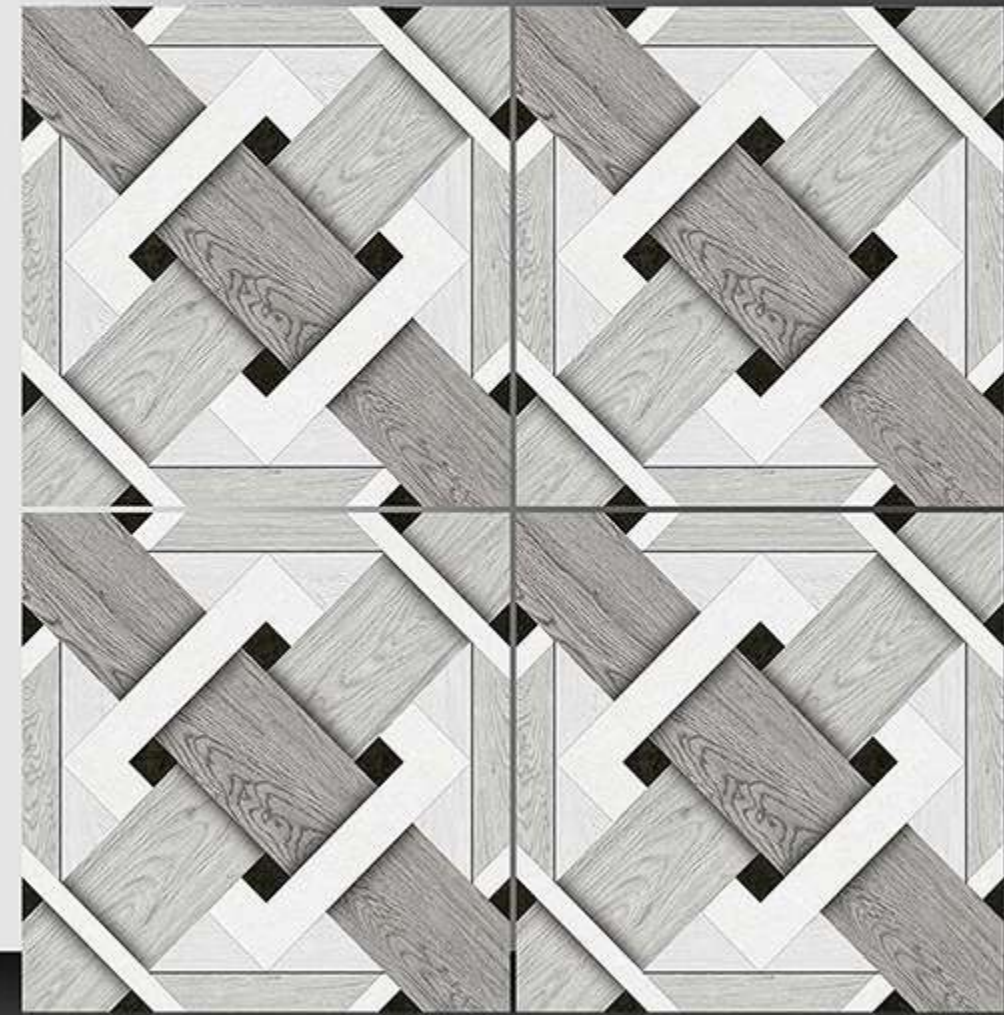

17135

Sugar Series