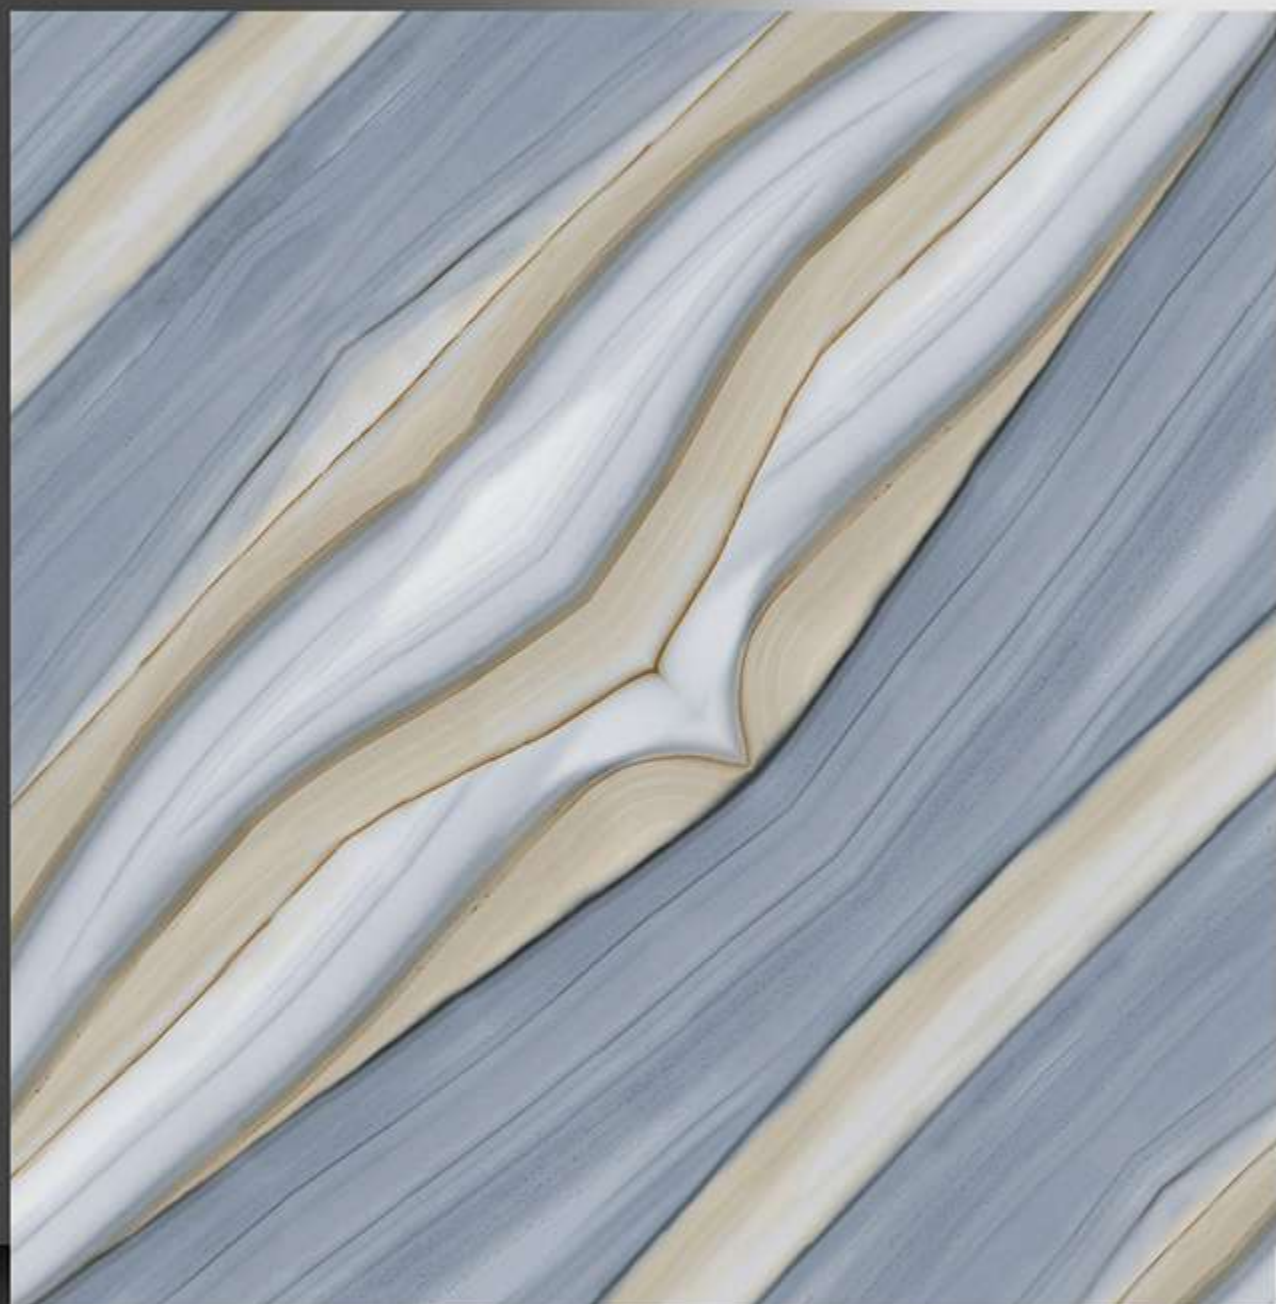

WHITE BODY

PORCELAIN TILES

600X600 mm

17126

Sugar Series

WHITE BODY

PORCELAIN TILES

600X600 mm