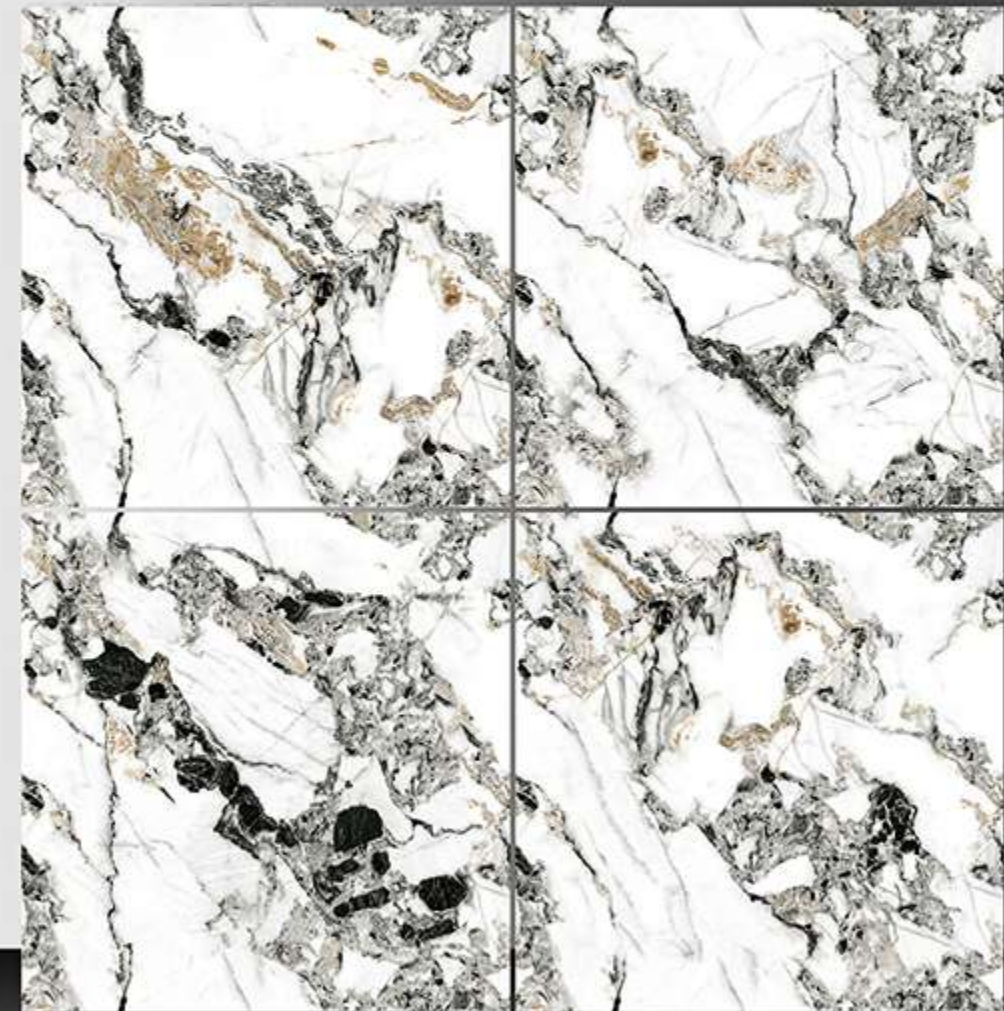

17143

Sugar Series

WHITE BODY

PORCELAIN TILES

600X600 mm

17144

Sugar Series

WHITE BODY