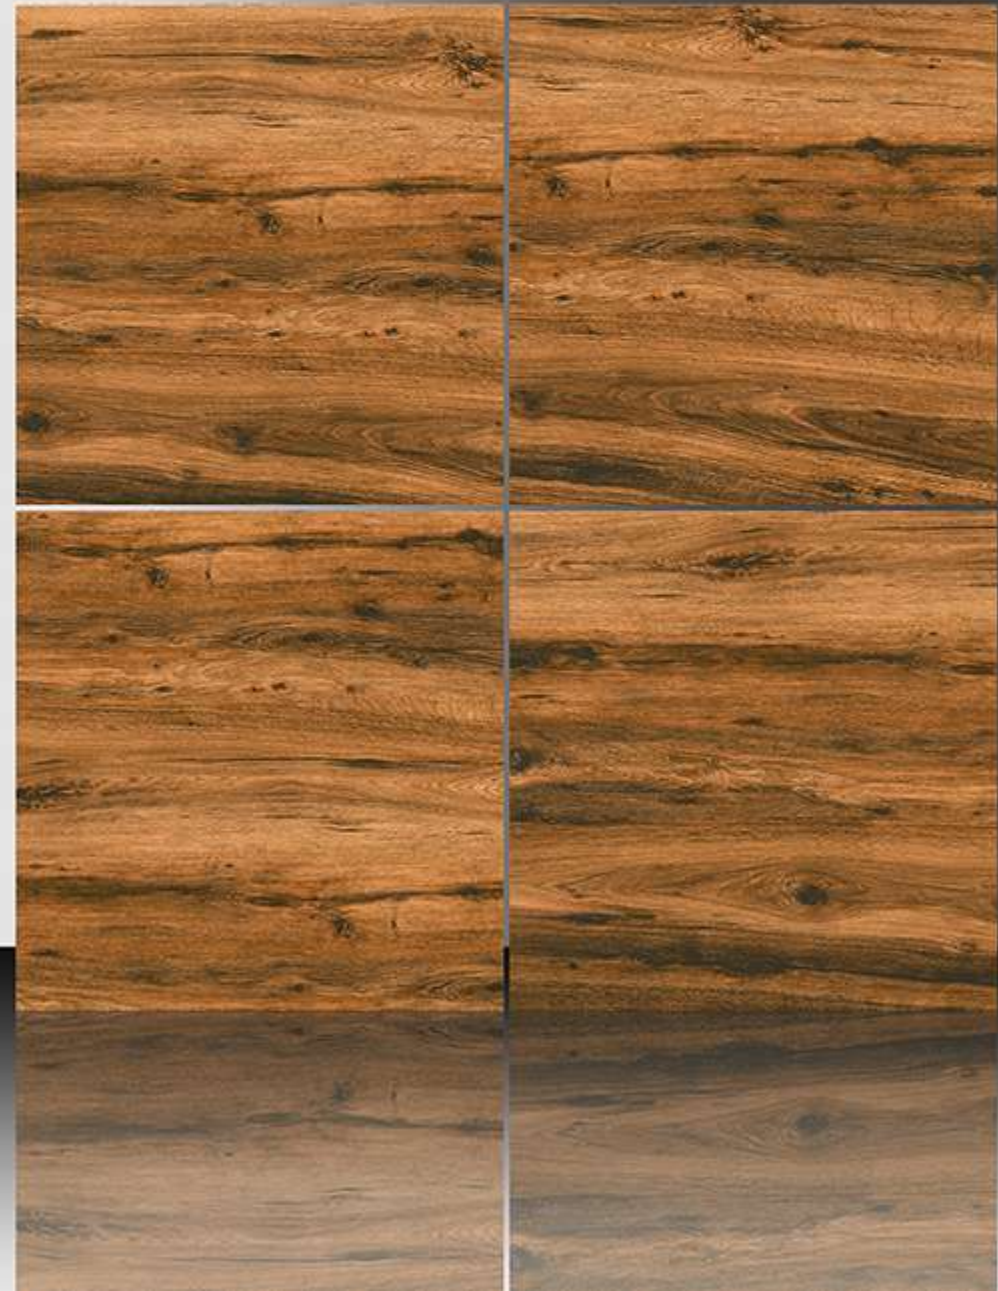

17143

Sugar Series