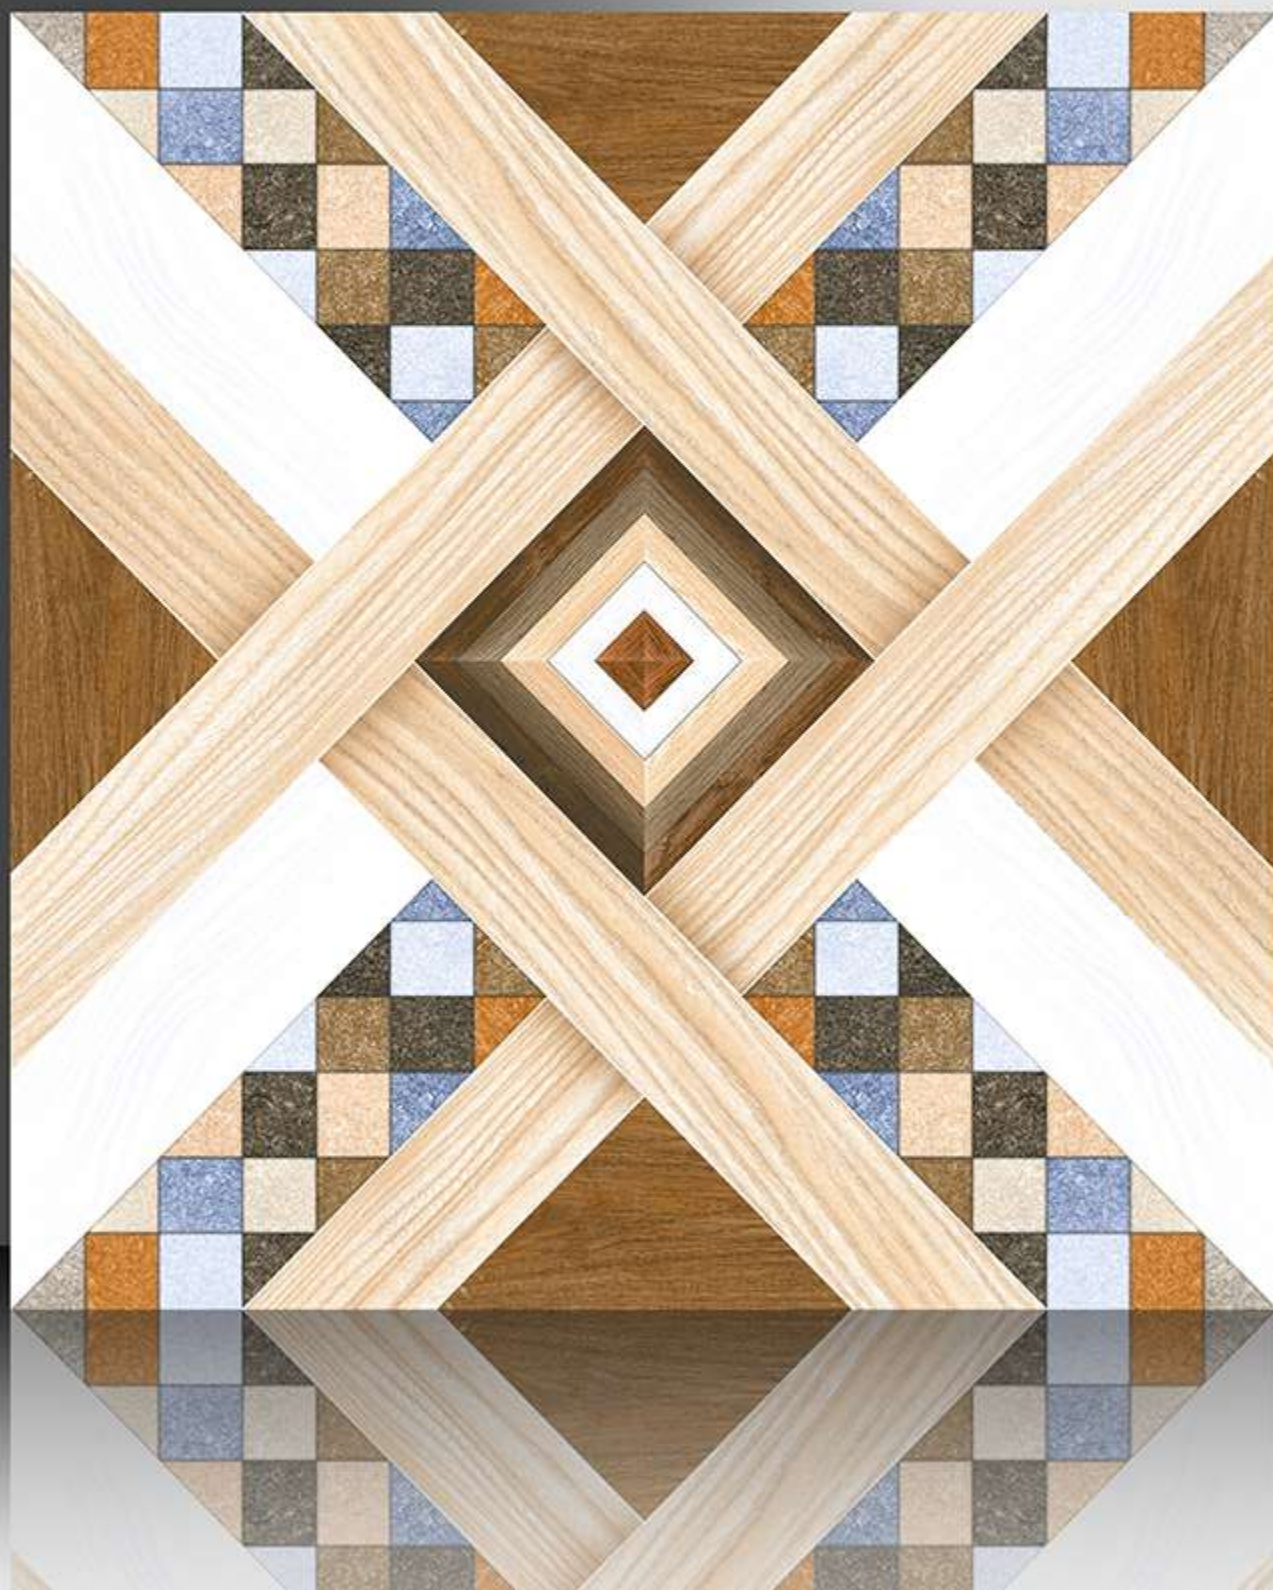

WHITE BODY

PORCELAIN TILES

600X600 mm