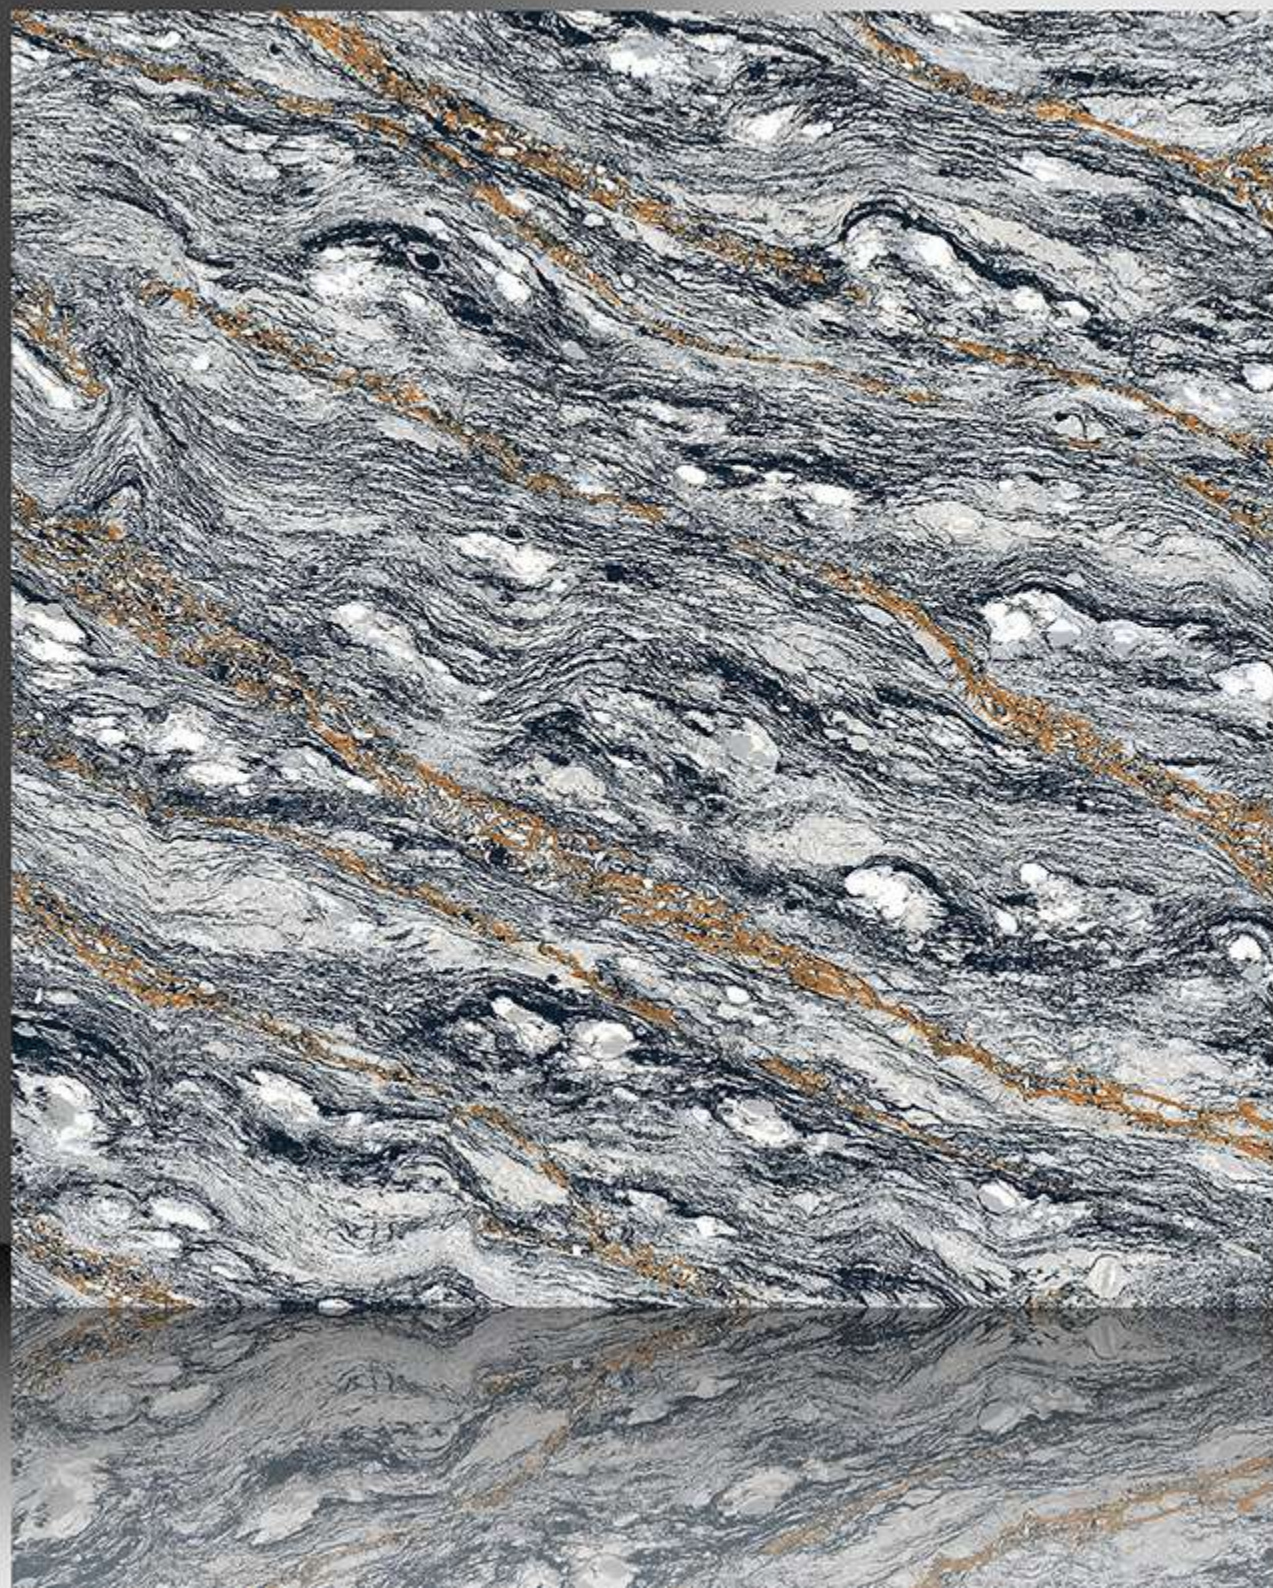

WHITE BODY

PORCELAIN TILES

600X600 mm