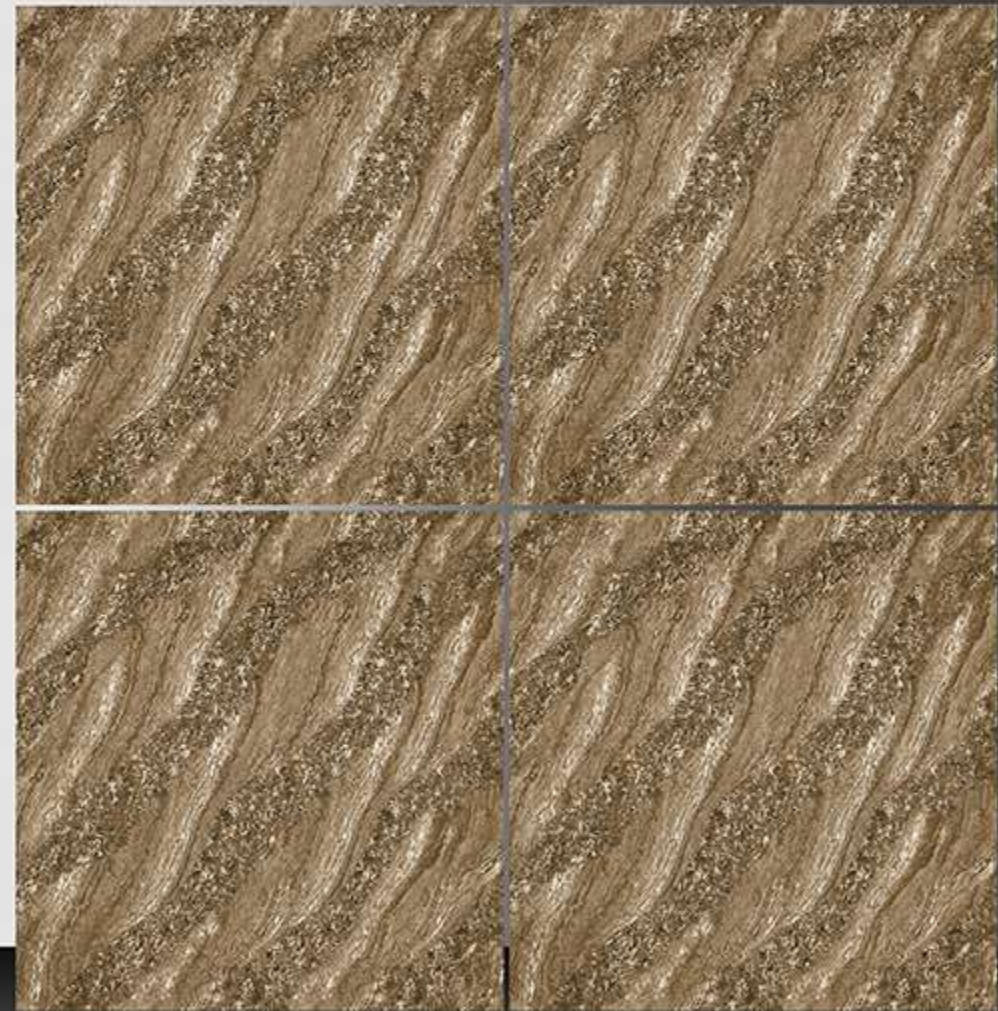

17138

Sugar Series