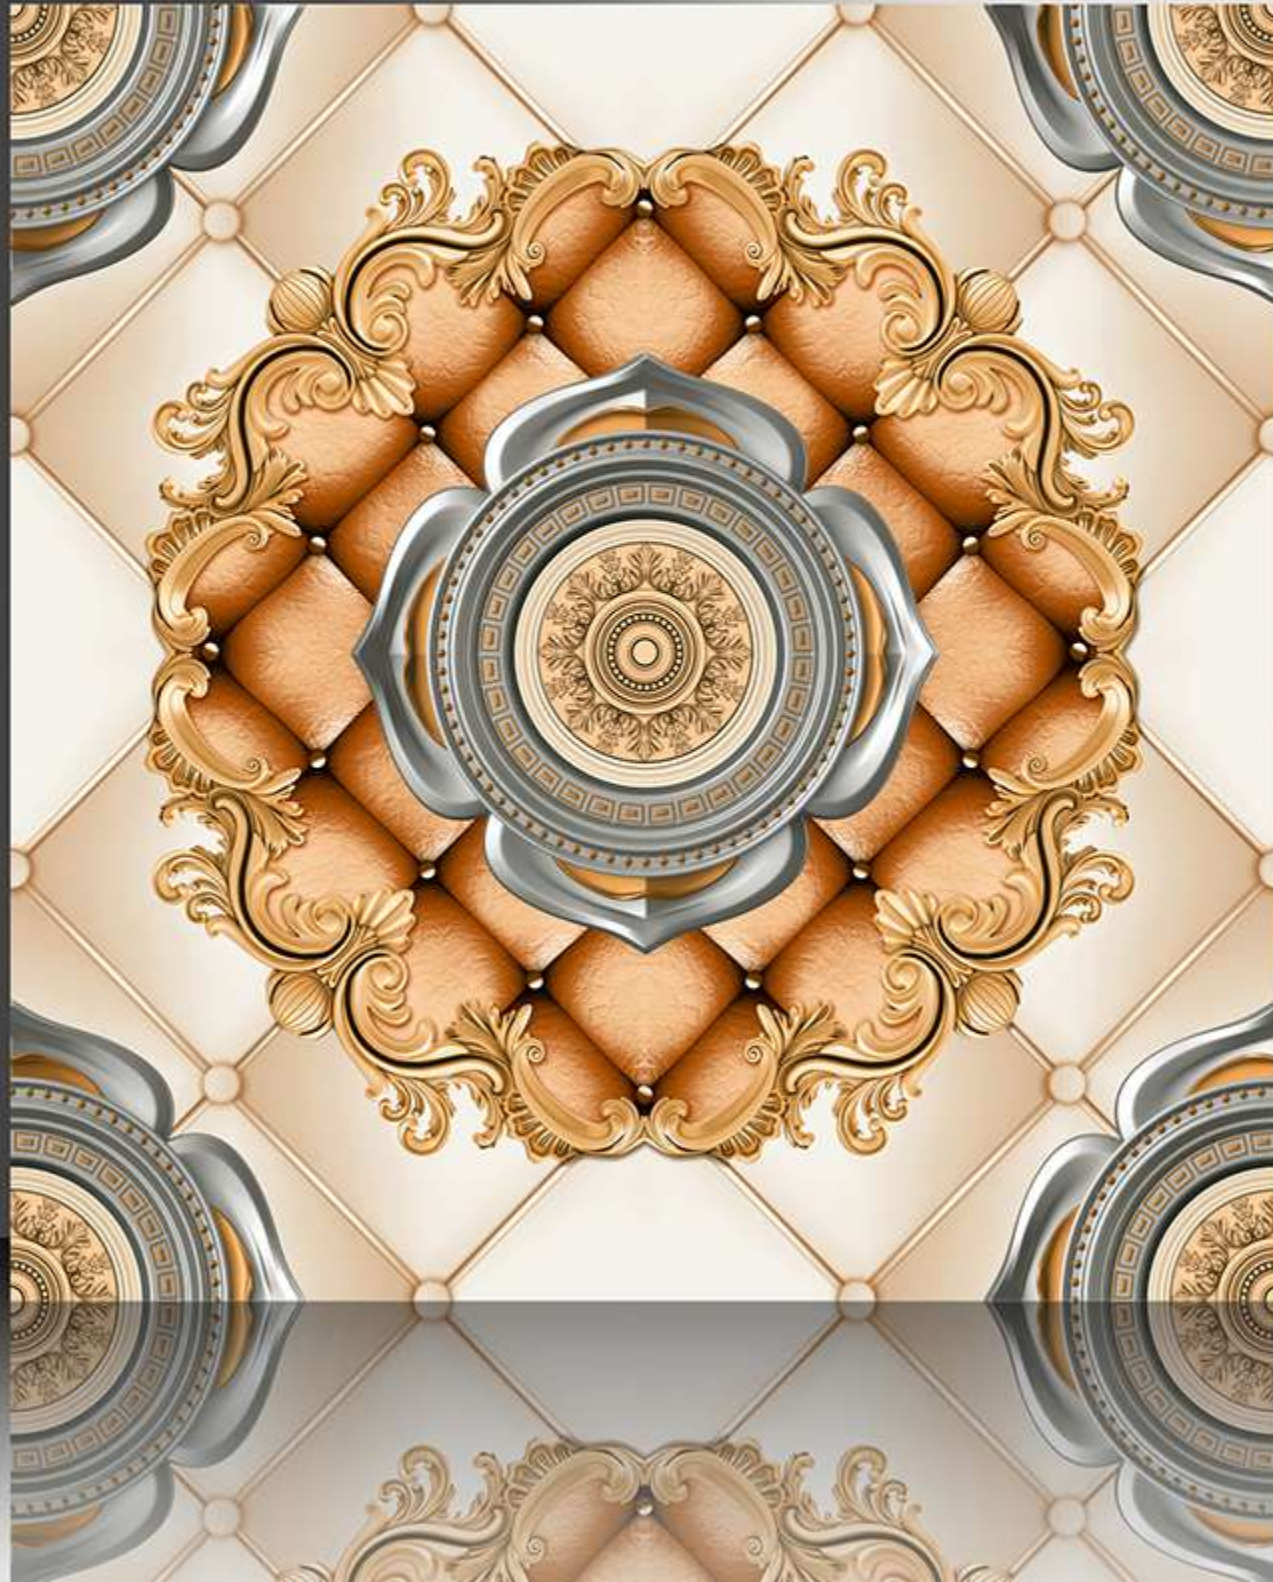

WHITE BODY

PORCELAIN TILES

600X600 mm