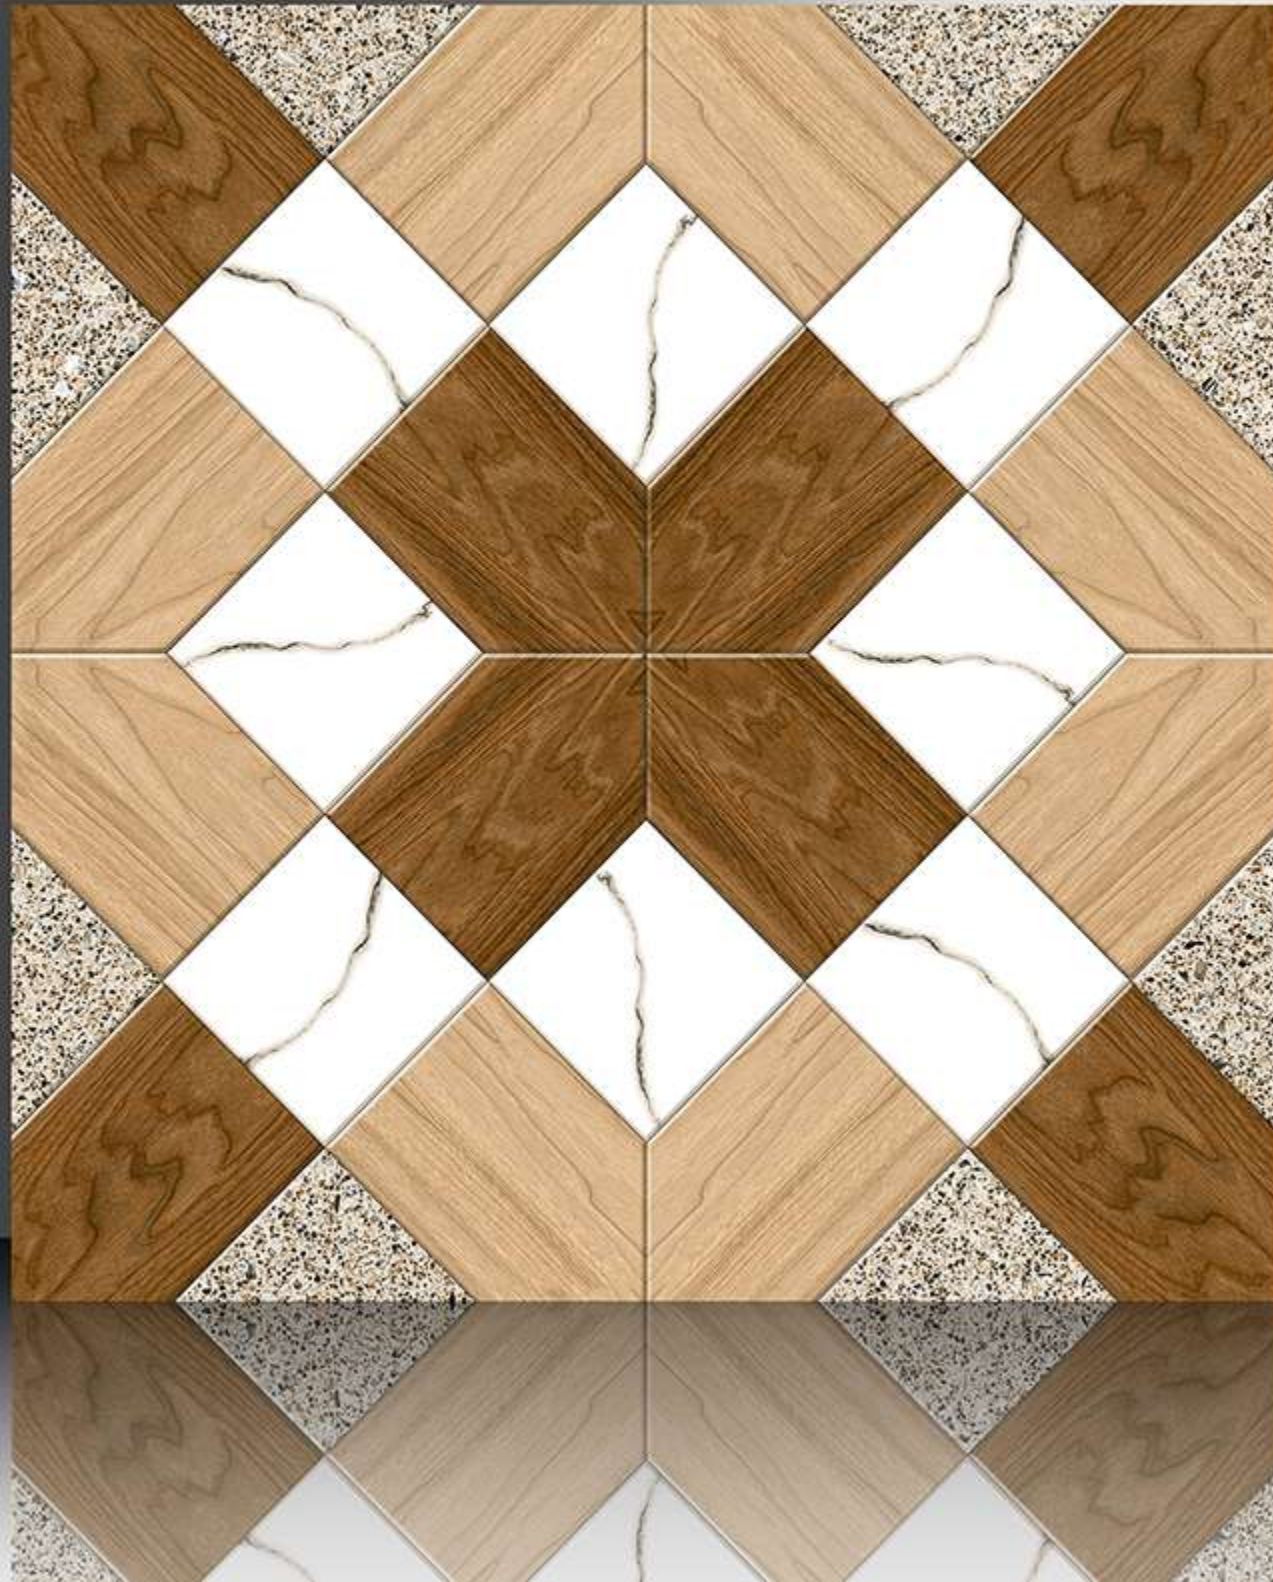

17127

Sugar Series

WHITE BODY

PORCELAIN TILES

600X600 mm

17128

Sugar Series

WHITE BODY