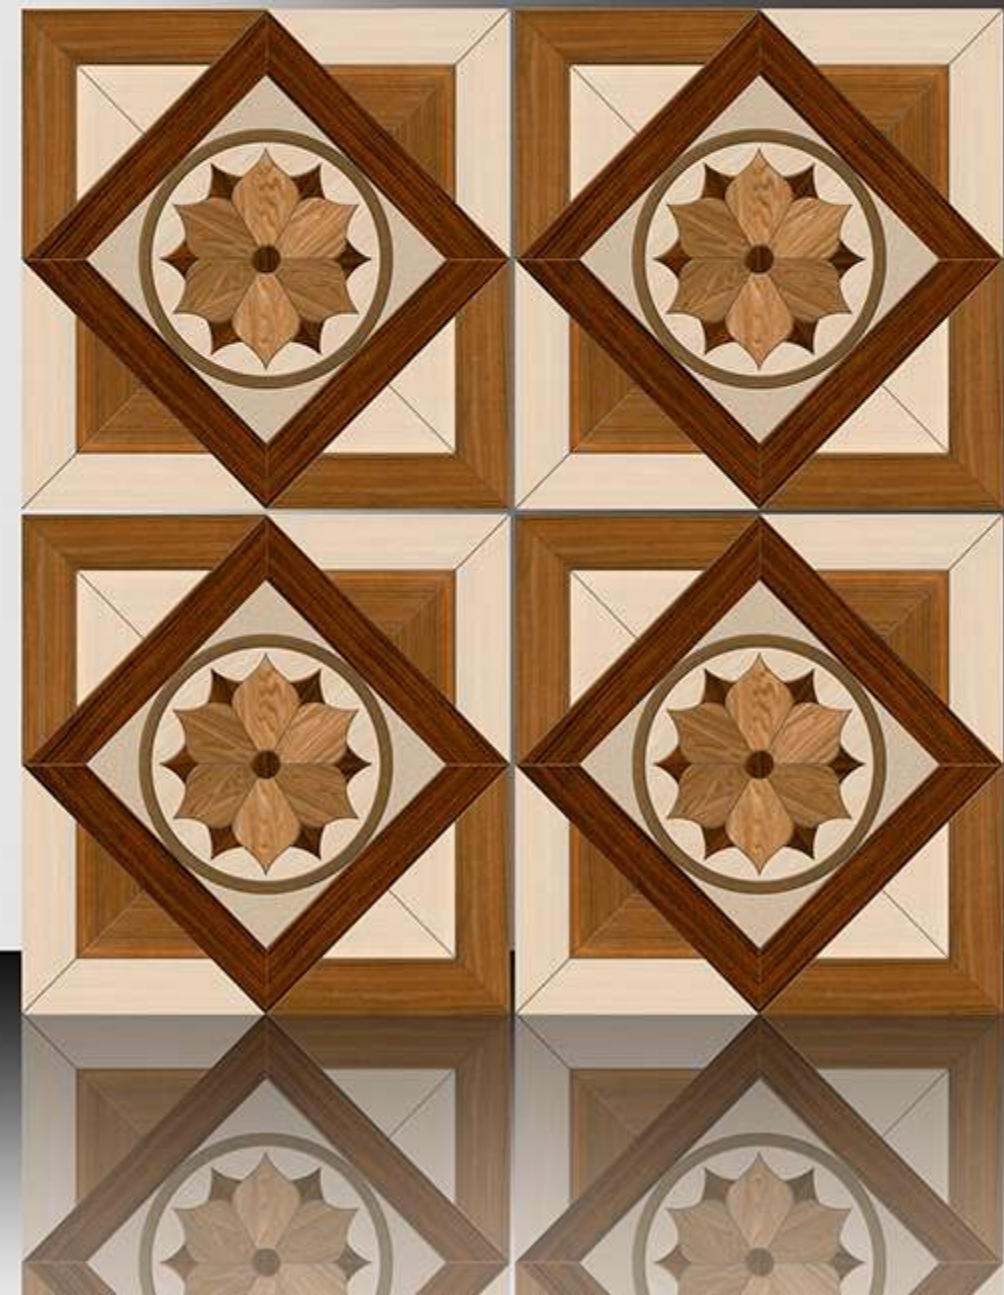

600X600 mm

17124

Sugar Series

WHITE BODY

PORCELAIN TILES

600X600 mm

17125

Sugar Series