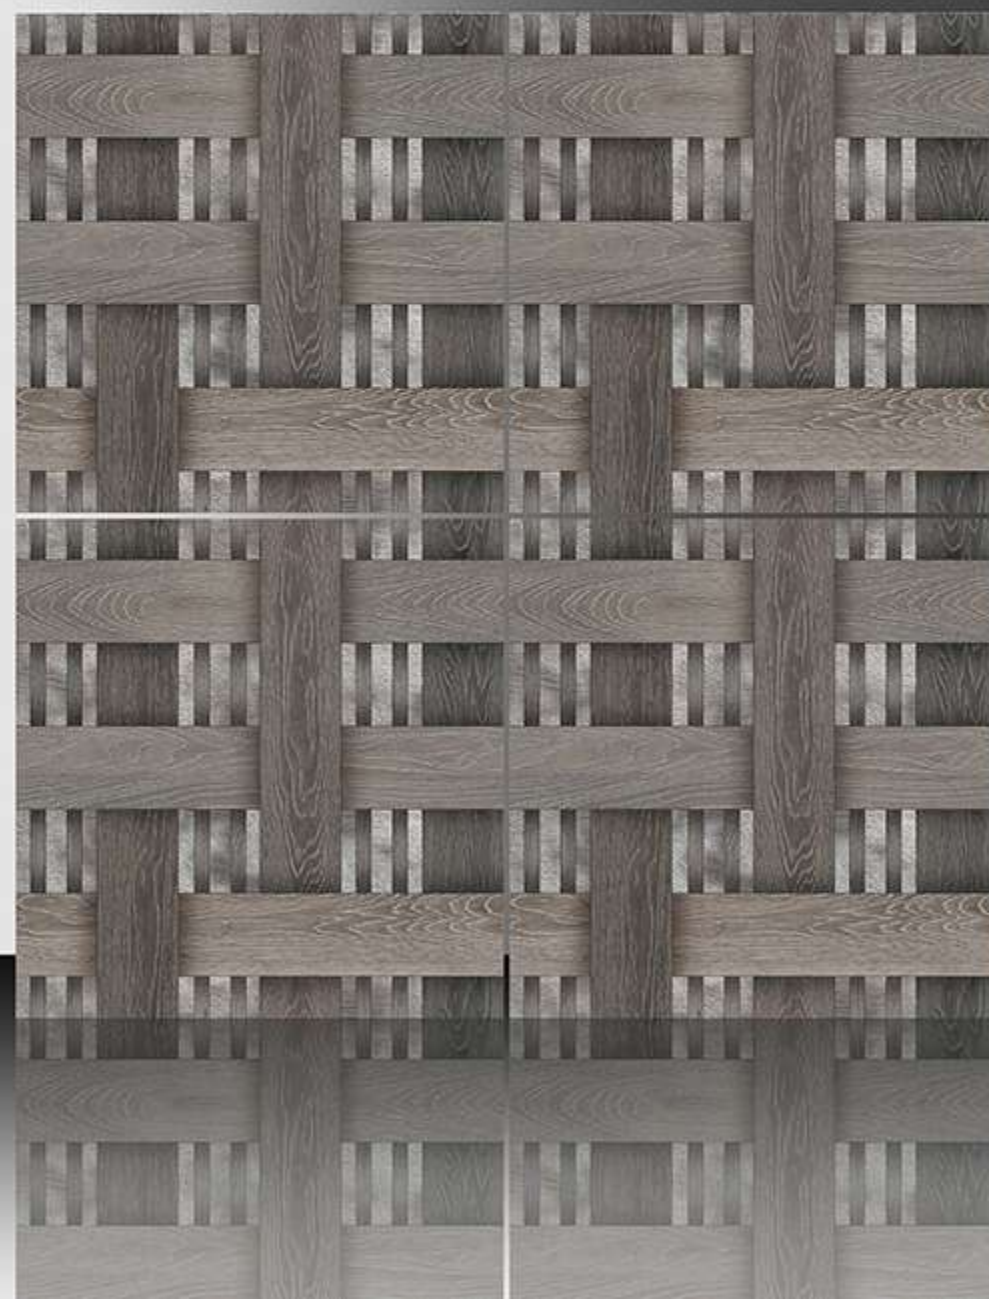

WHITE BODY

PORCELAIN TILES

600X600 mm

17134

Sugar Series

WHITE BODY

PORCELAIN TILES

600X600 mm