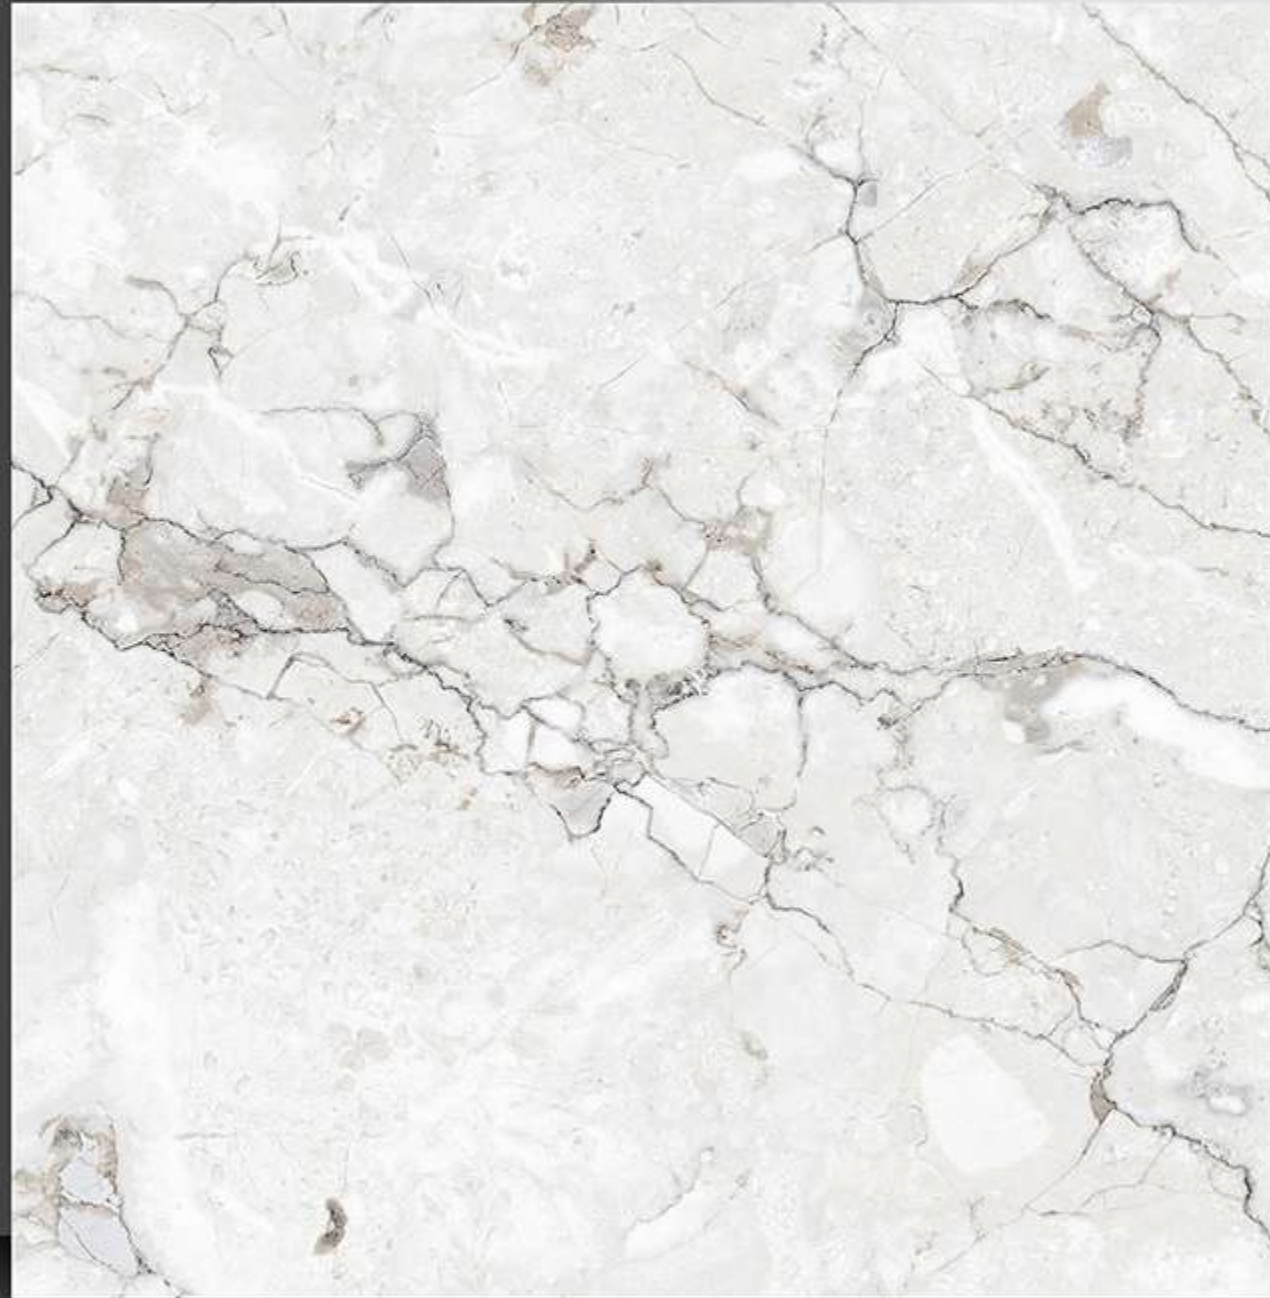

WHITE BODY

PORCELAIN TILES

600X600 mm