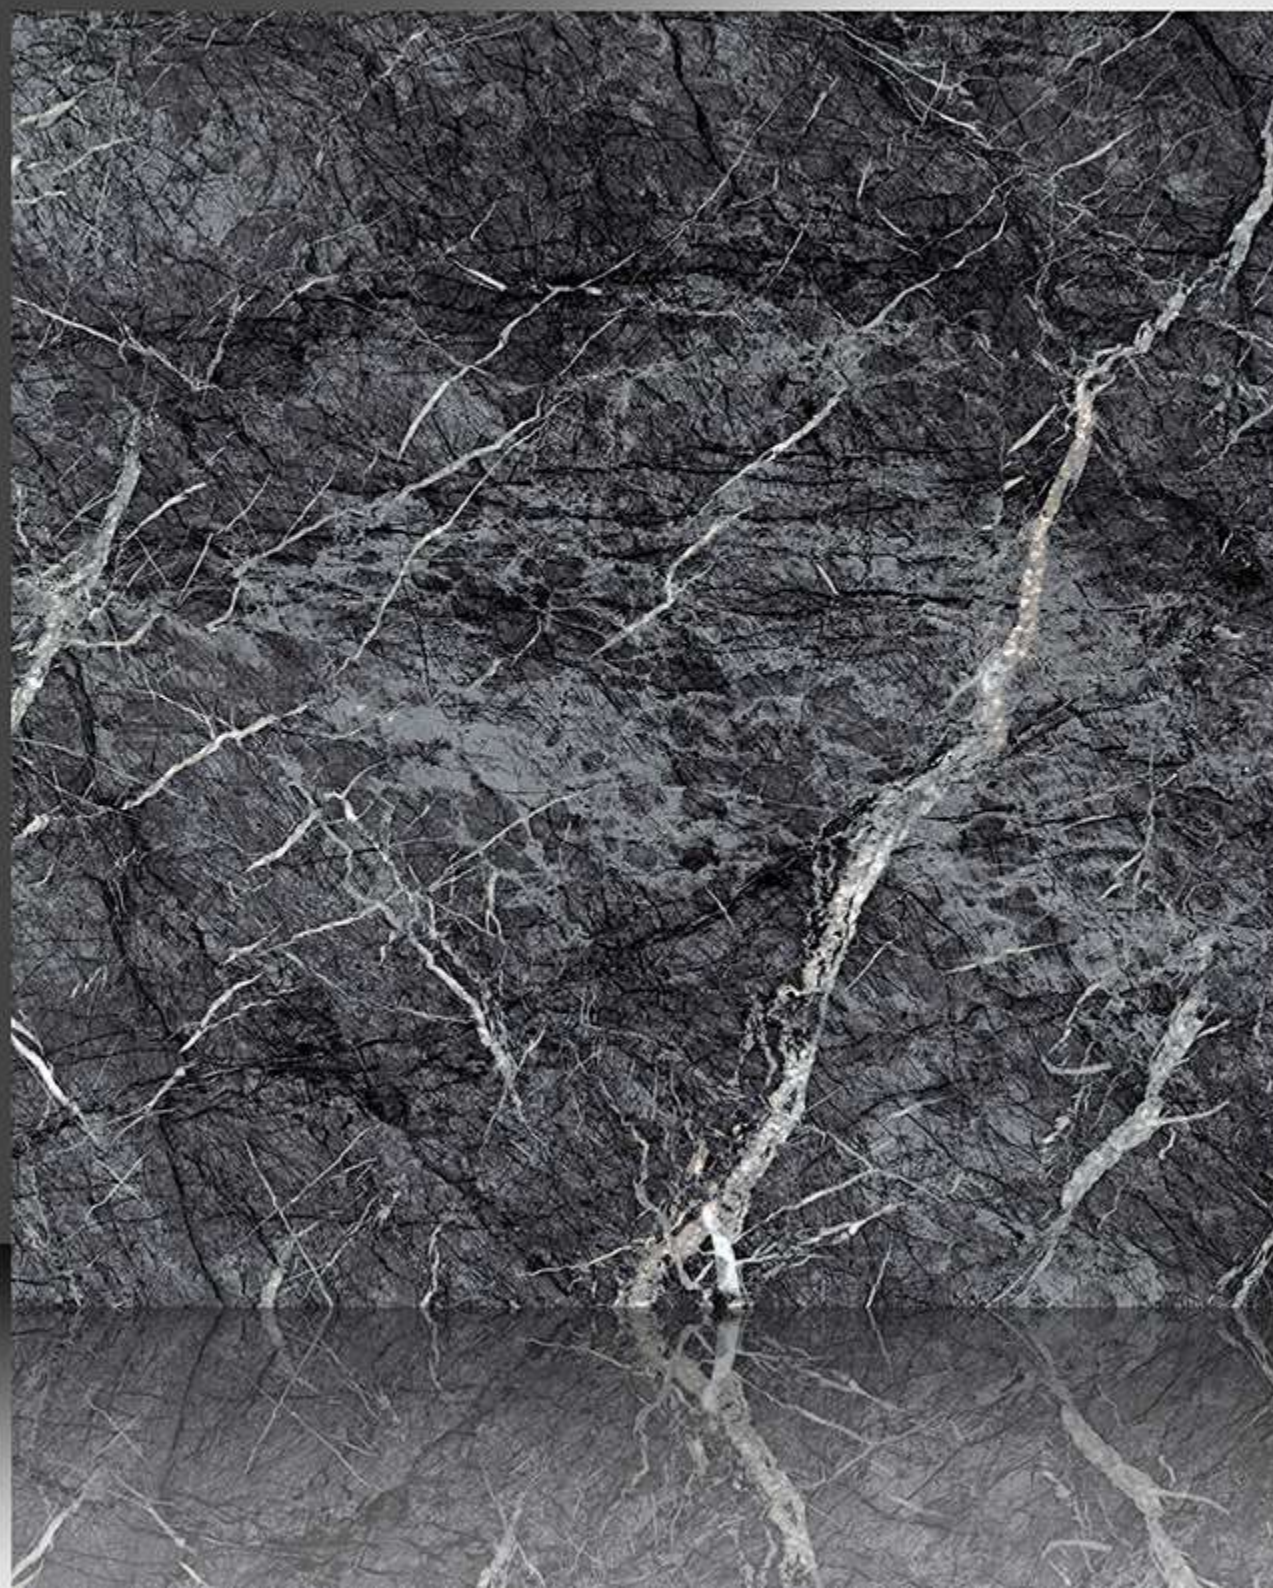

600X600 mm

17108

Sugar Series

WHITE BODY

PORCELAIN TILES

600X600 mm

17109

Sugar Series