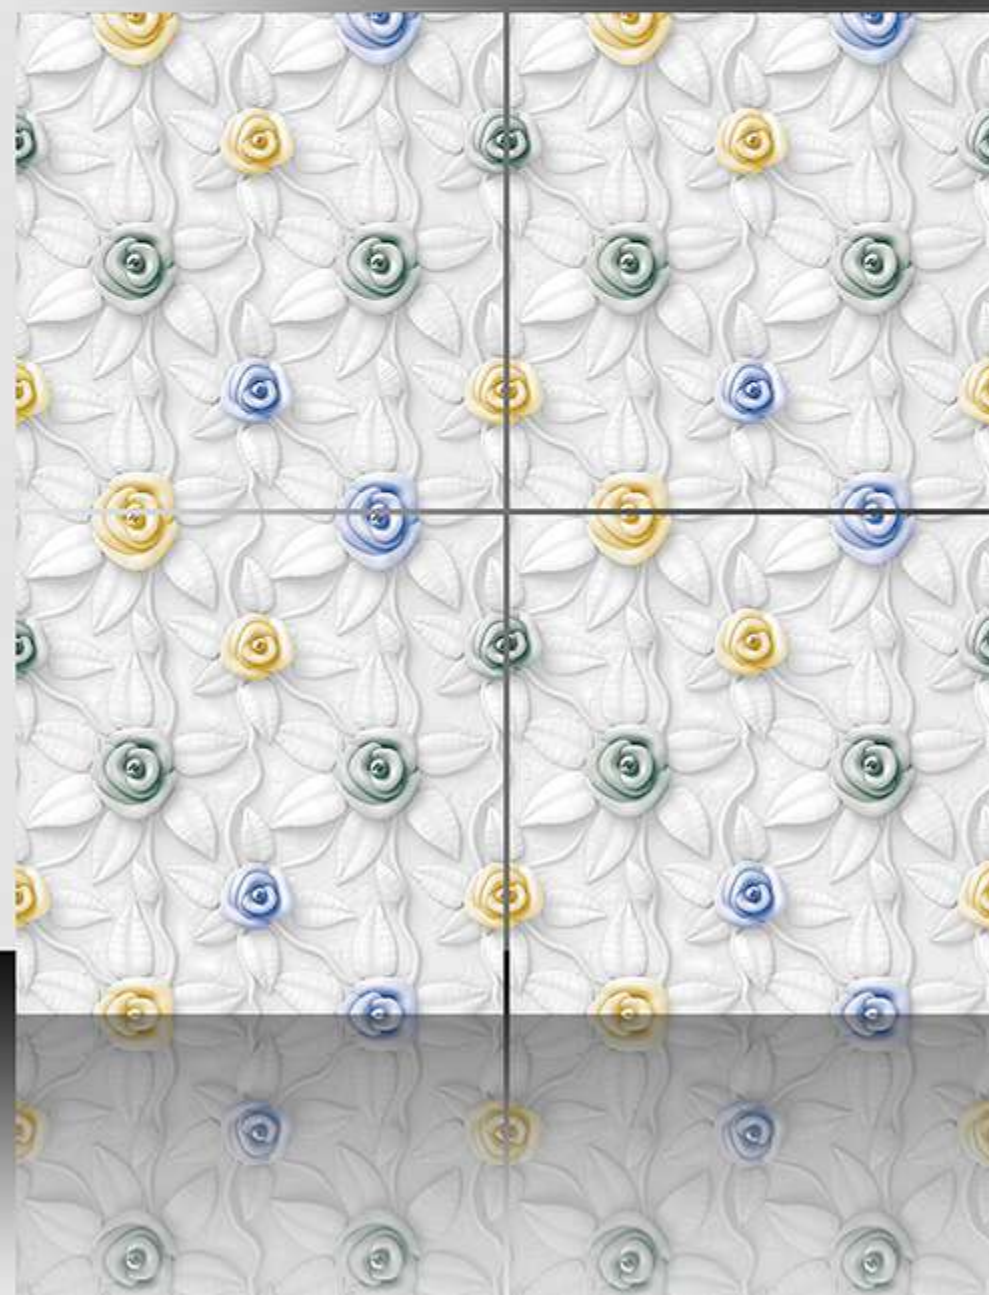

PORCELAIN TILES

600X600 mm

17137

Sugar Series

WHITE BODY

PORCELAIN TILES

600X600 mm

17138