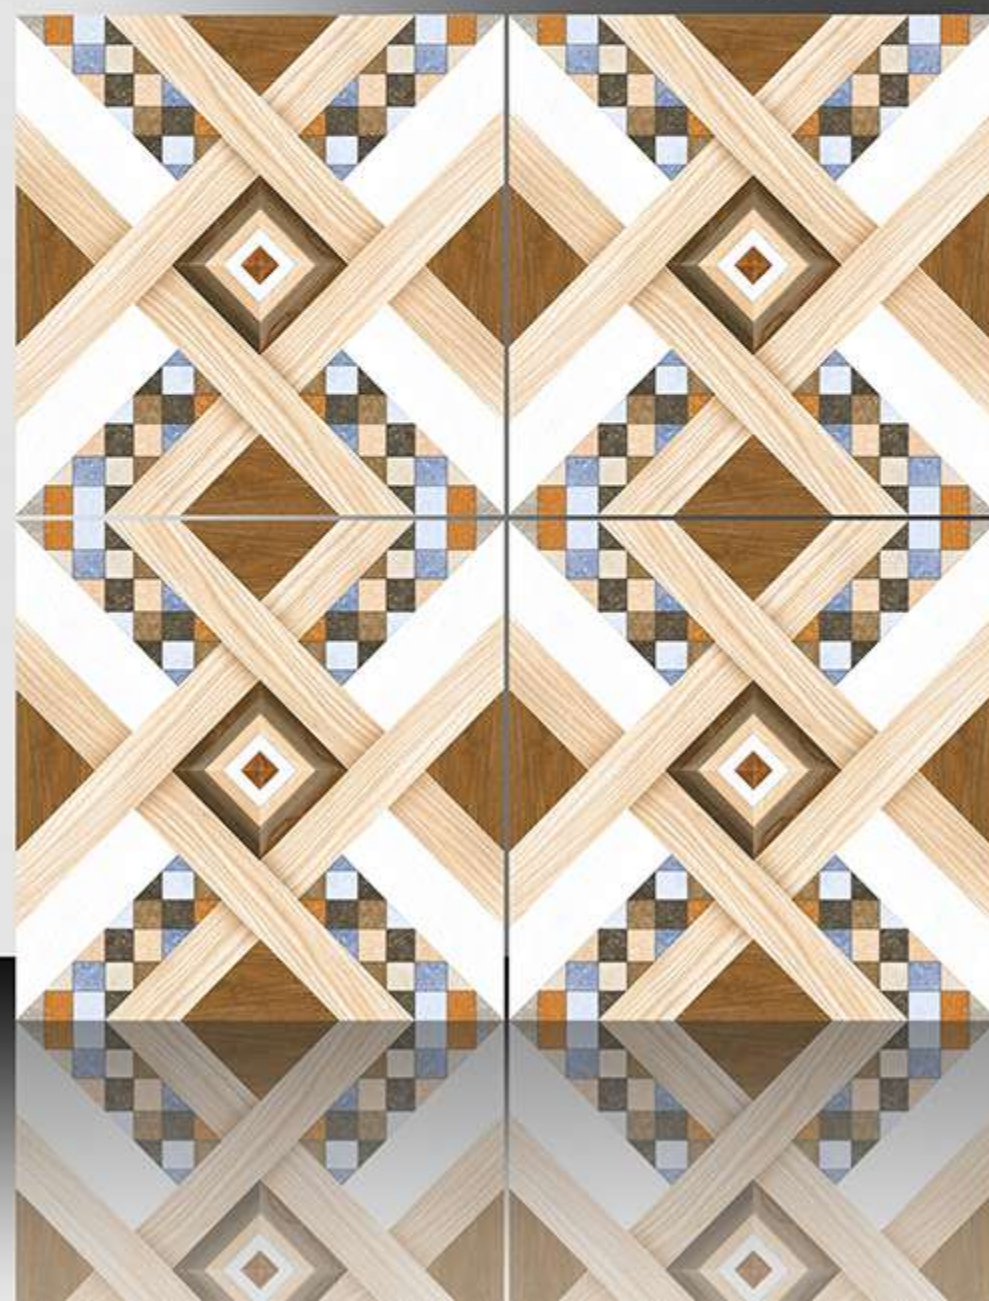

17124

Sugar Series