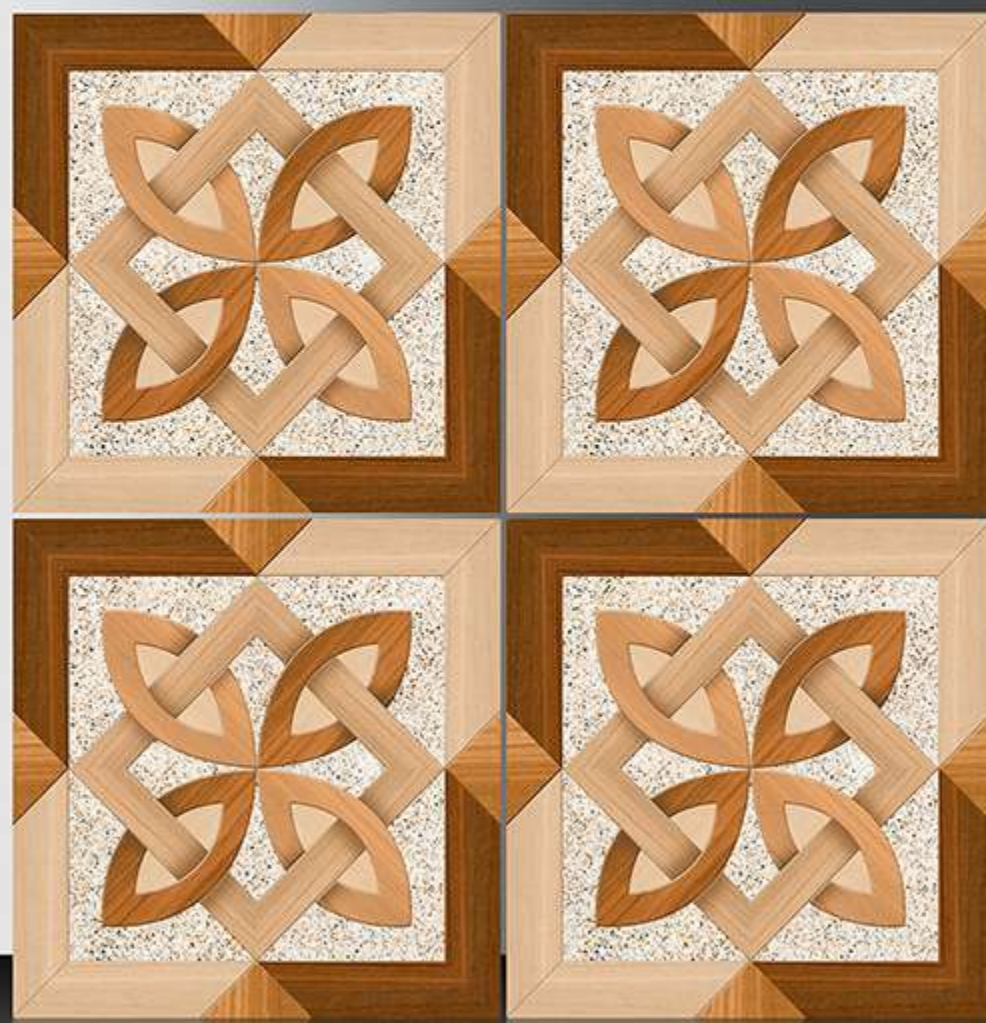

17129

Sugar Series