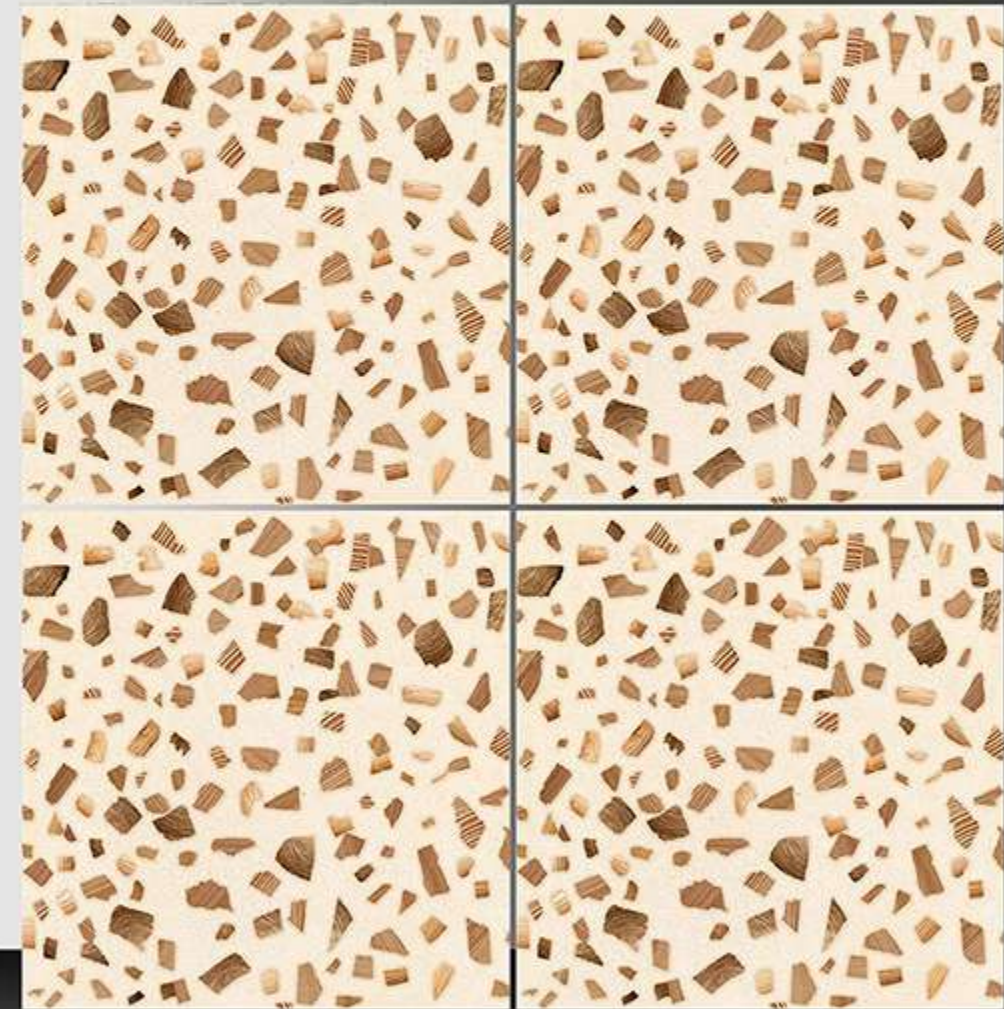

17135

Sugar Series

WHITE BODY

PORCELAIN TILES

600X600 mm

17136

Sugar Series

WHITE BODY