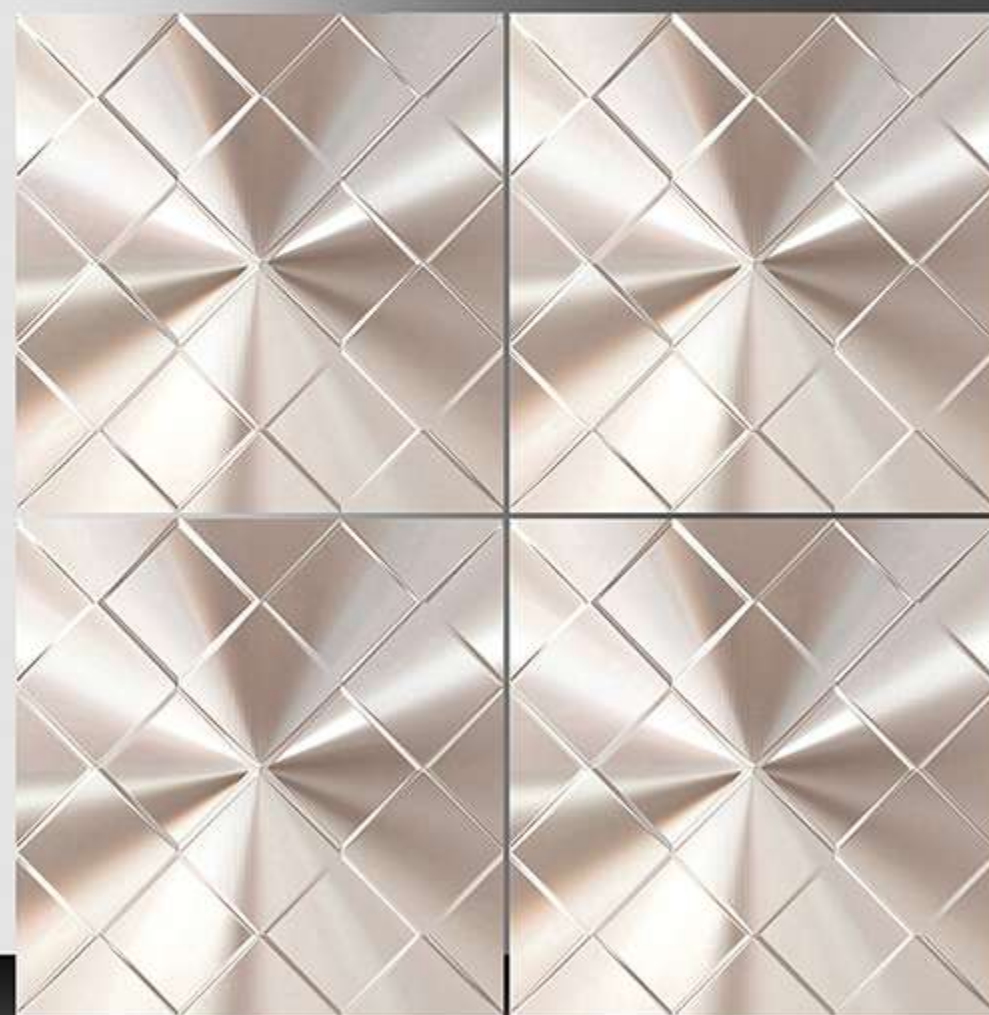

Sugar Series

WHITE BODY

PORCELAIN TILES

600X600 mm

17131

Sugar Series

WHITE BODY

PORCELAIN TILES