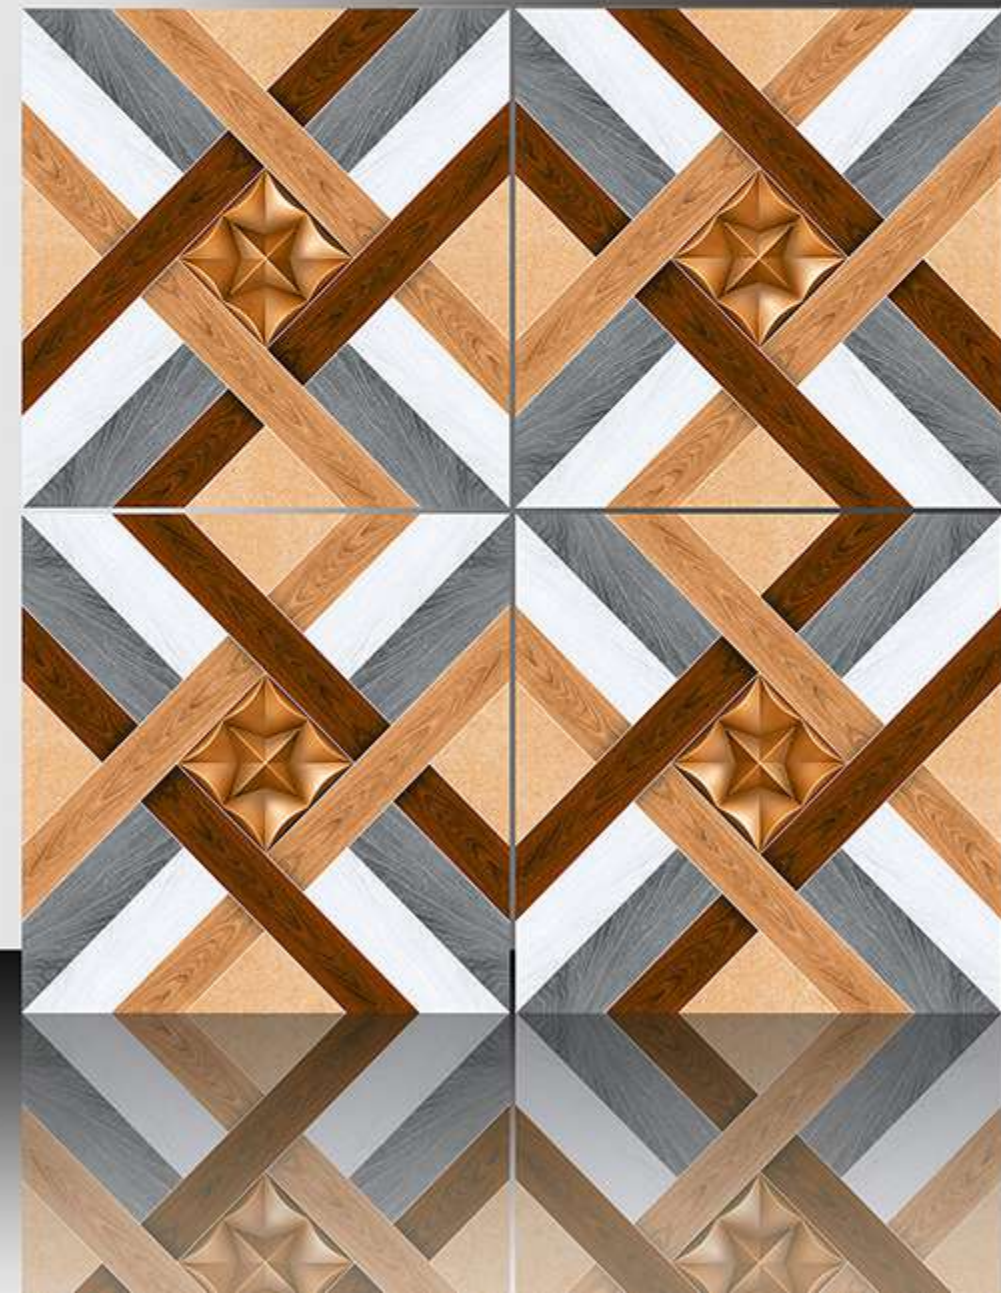

17130

Sugar Series