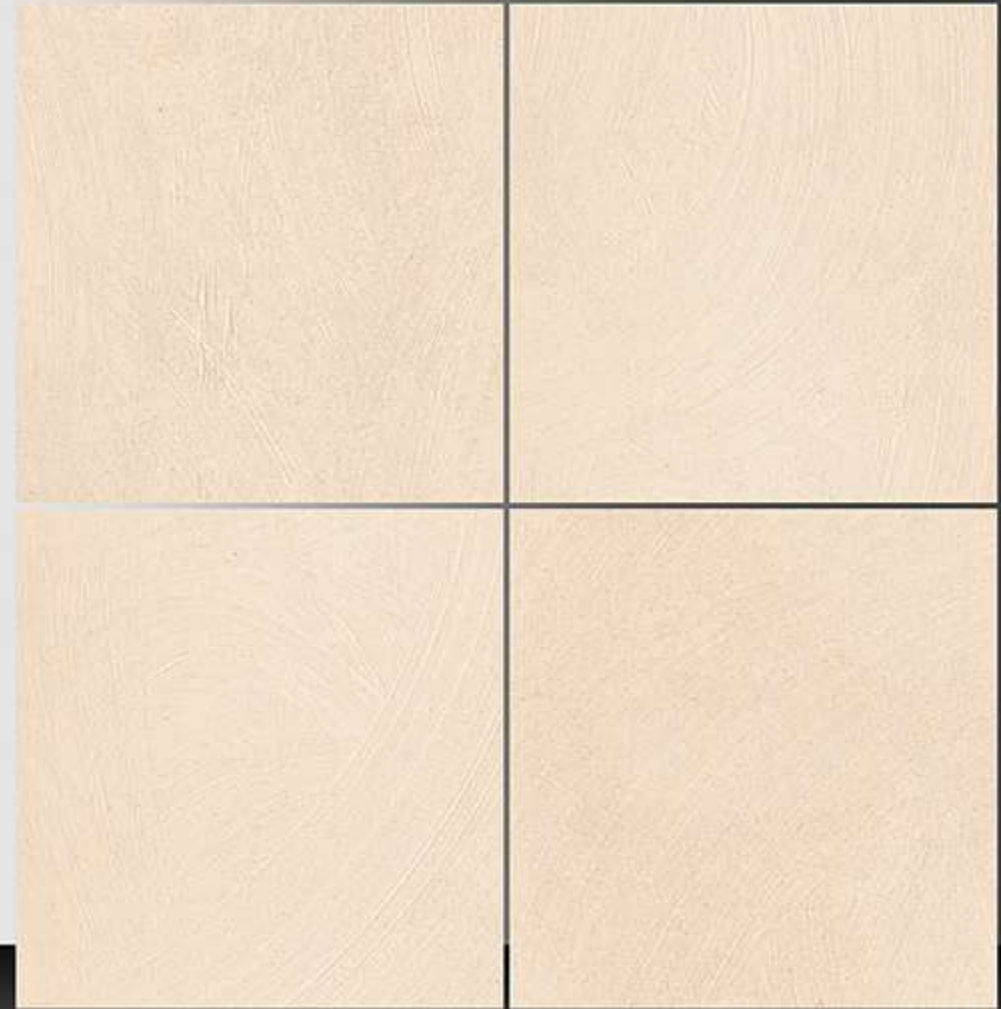

3039

Matt Plain Series