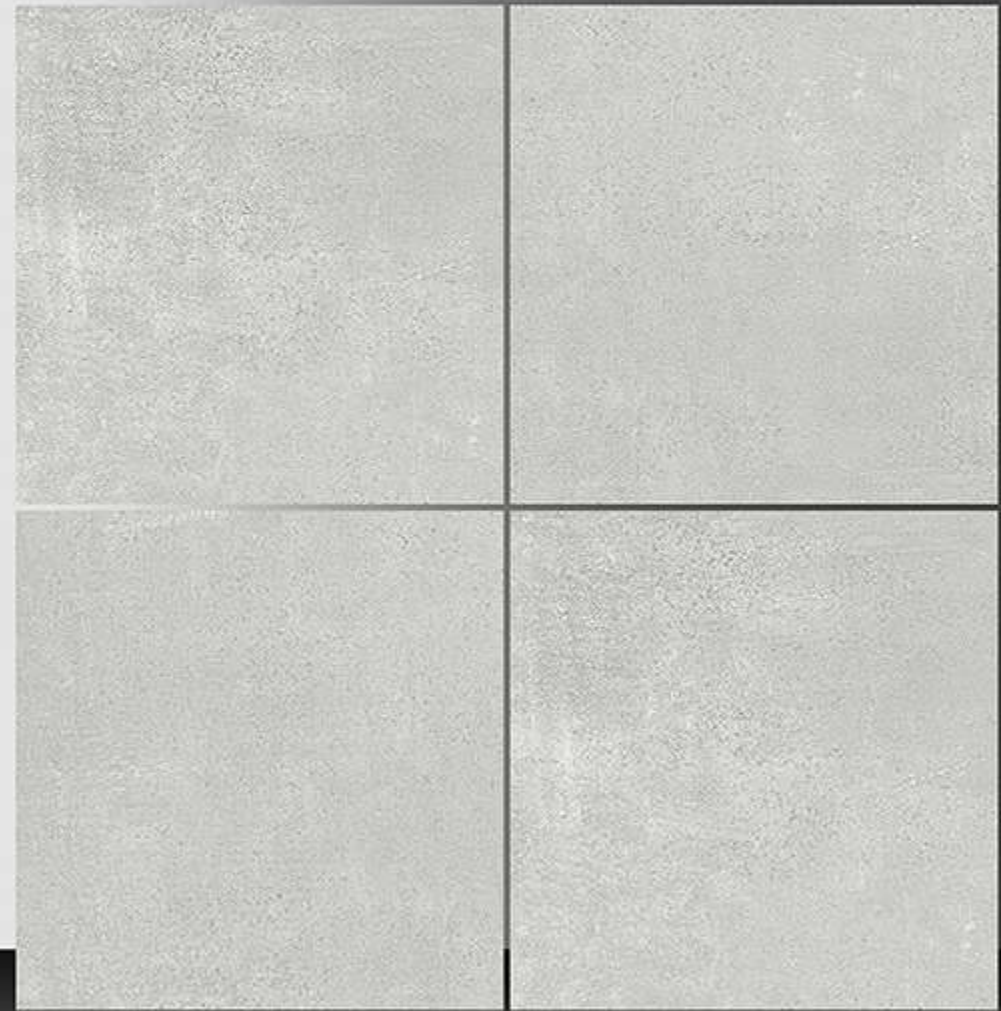

WHITE BODY

PORCELAIN TILES

600X600 mm

3020

Matt Plain Series

WHITE BODY

PORCELAIN TILES

600X600 mm