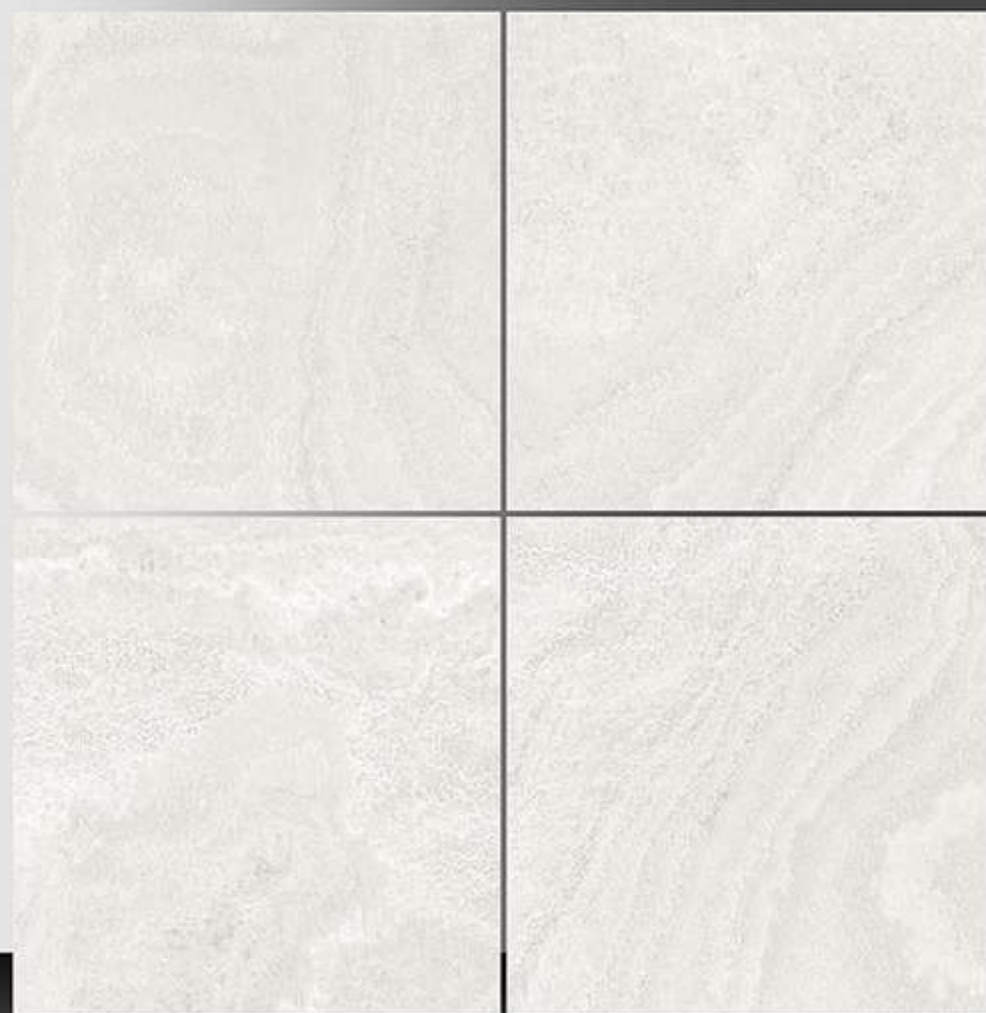

3002

Matt Plain Series

WHITE BODY

PORCELAIN TILES

600X600 mm

3003

Matt Plain Series

WHITE BODY