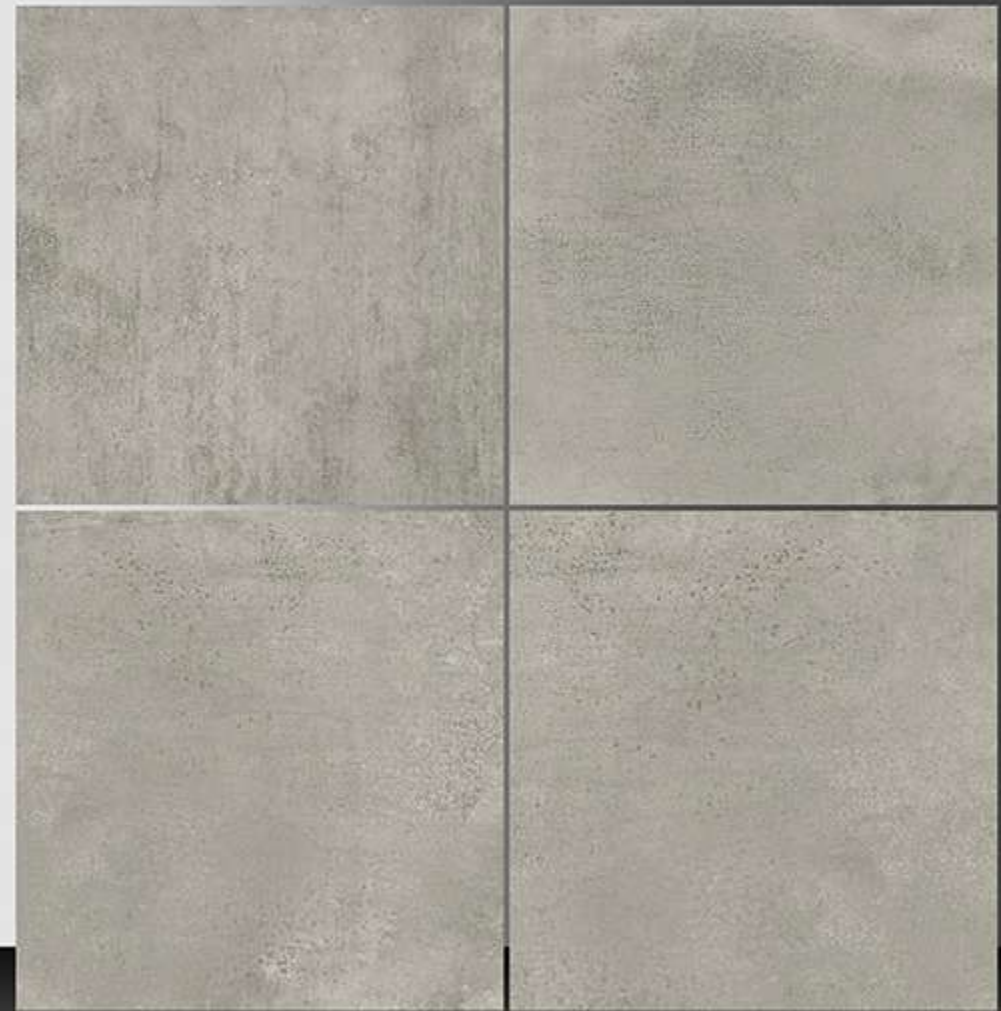

Matt Plain Series

WHITE BODY

PORCELAIN TILES

600X600 mm

3035

Matt Plain Series

WHITE BODY

PORCELAIN TILES