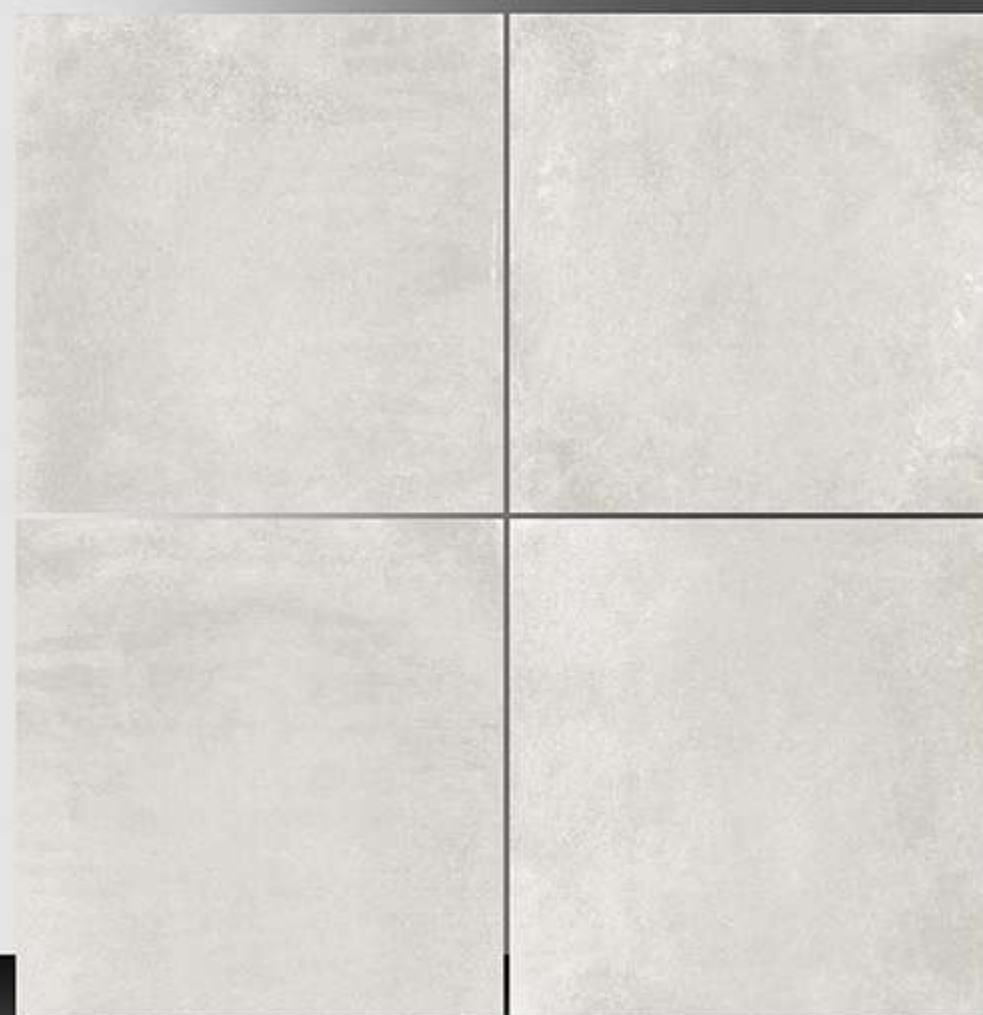

3012

Matt Plain Series