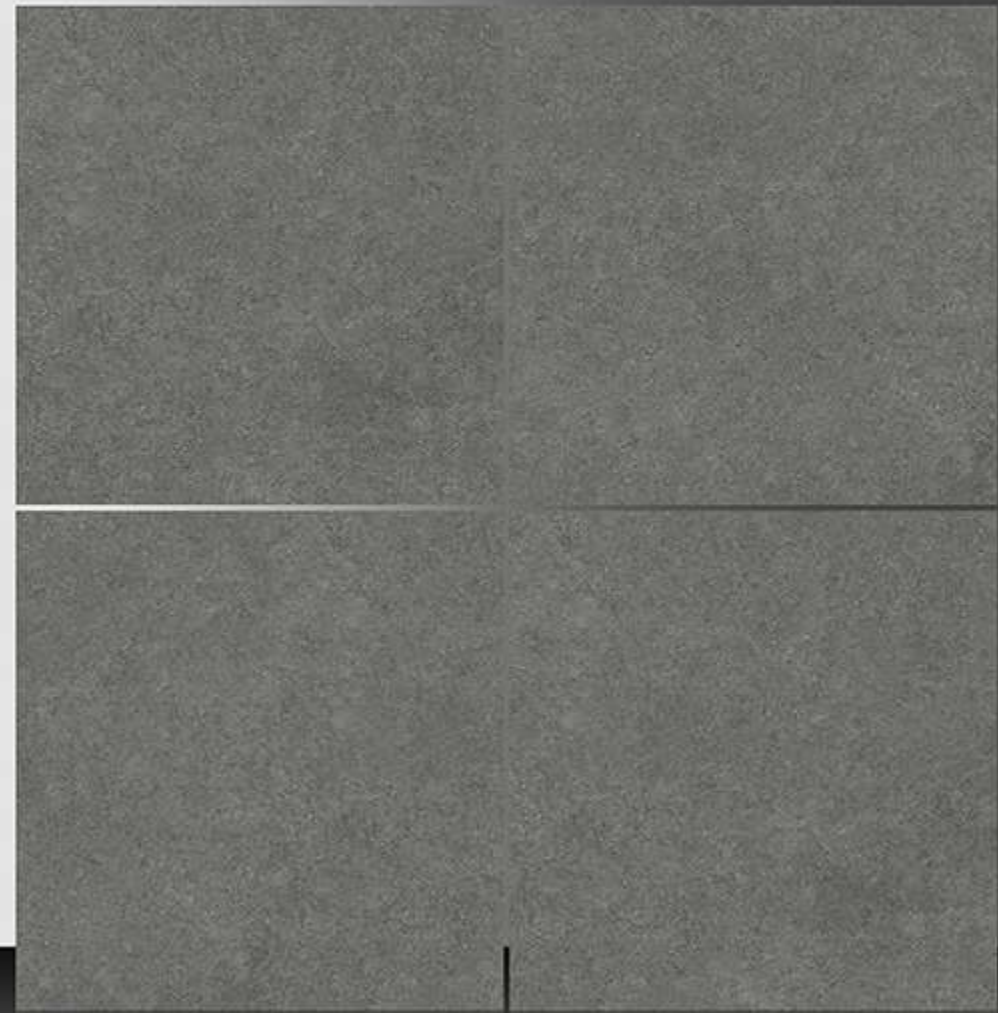

3025

Matt Plain Series