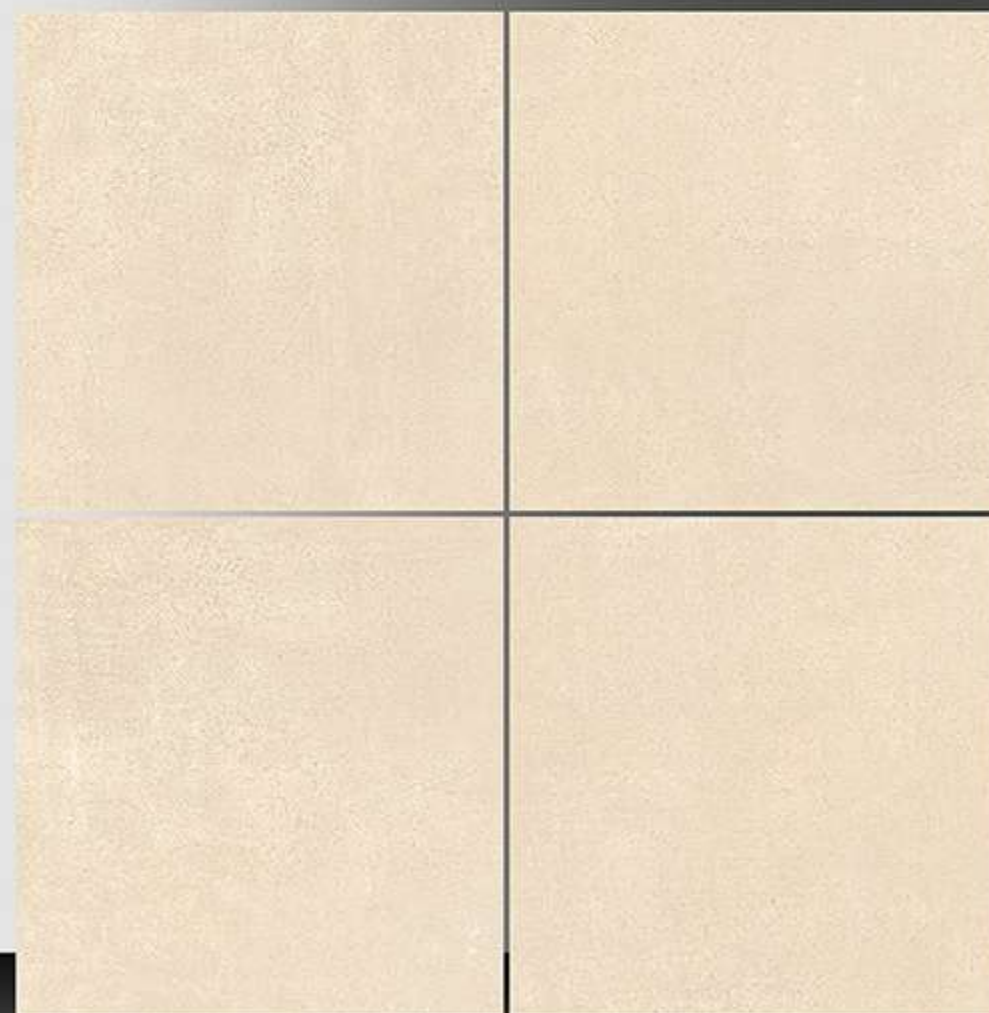

3021

Matt Plain Series