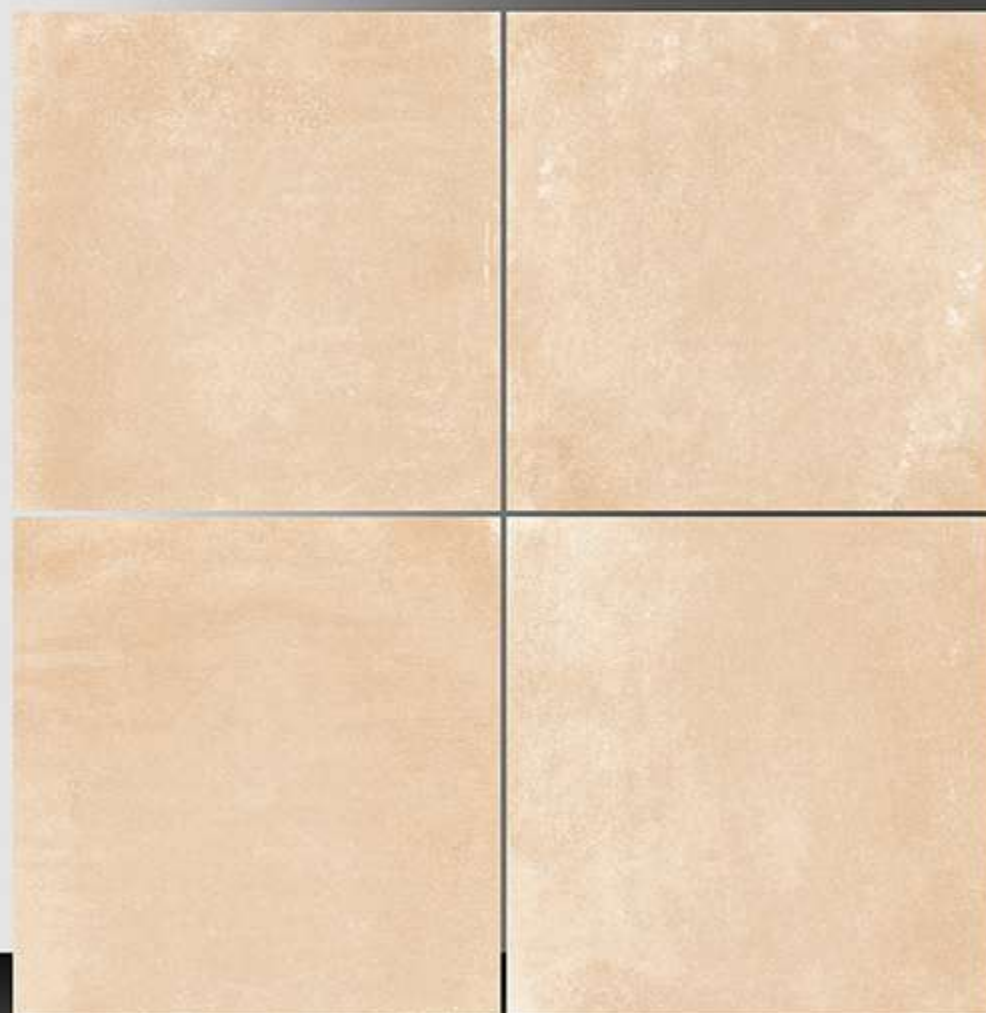

3010

Matt Plain Series

WHITE BODY

PORCELAIN TILES

600X600 mm

3011

Matt Plain Series

WHITE BODY