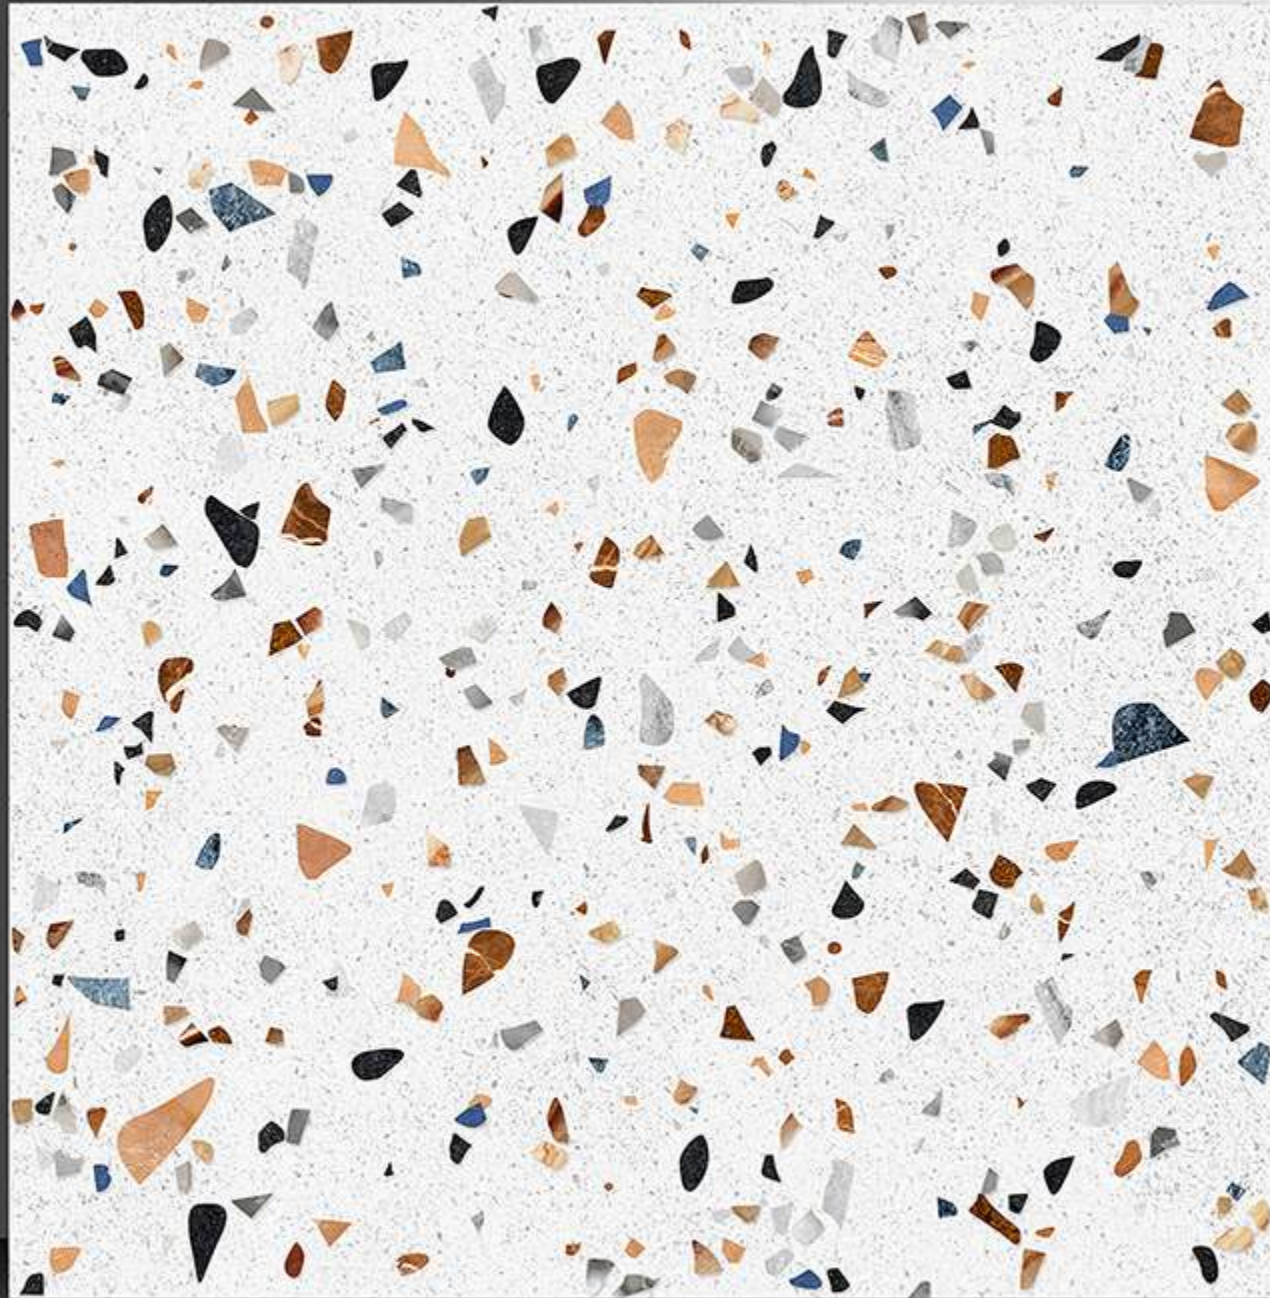

Matt Plain Series

Light

Dark

WHITE BODY

PORCELAIN TILES  
600X600 mm

3014

Matt Plain Series

WHITE BODY