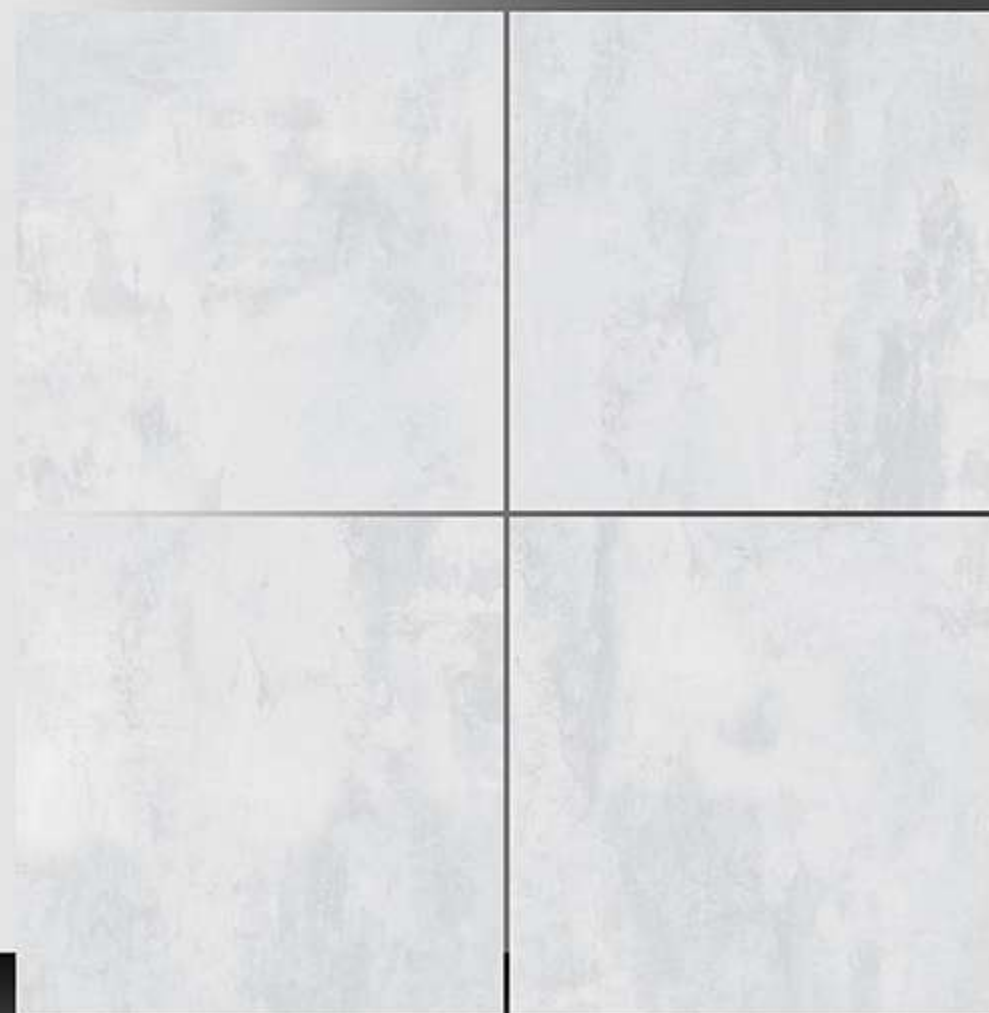

3023

Matt Plain Series