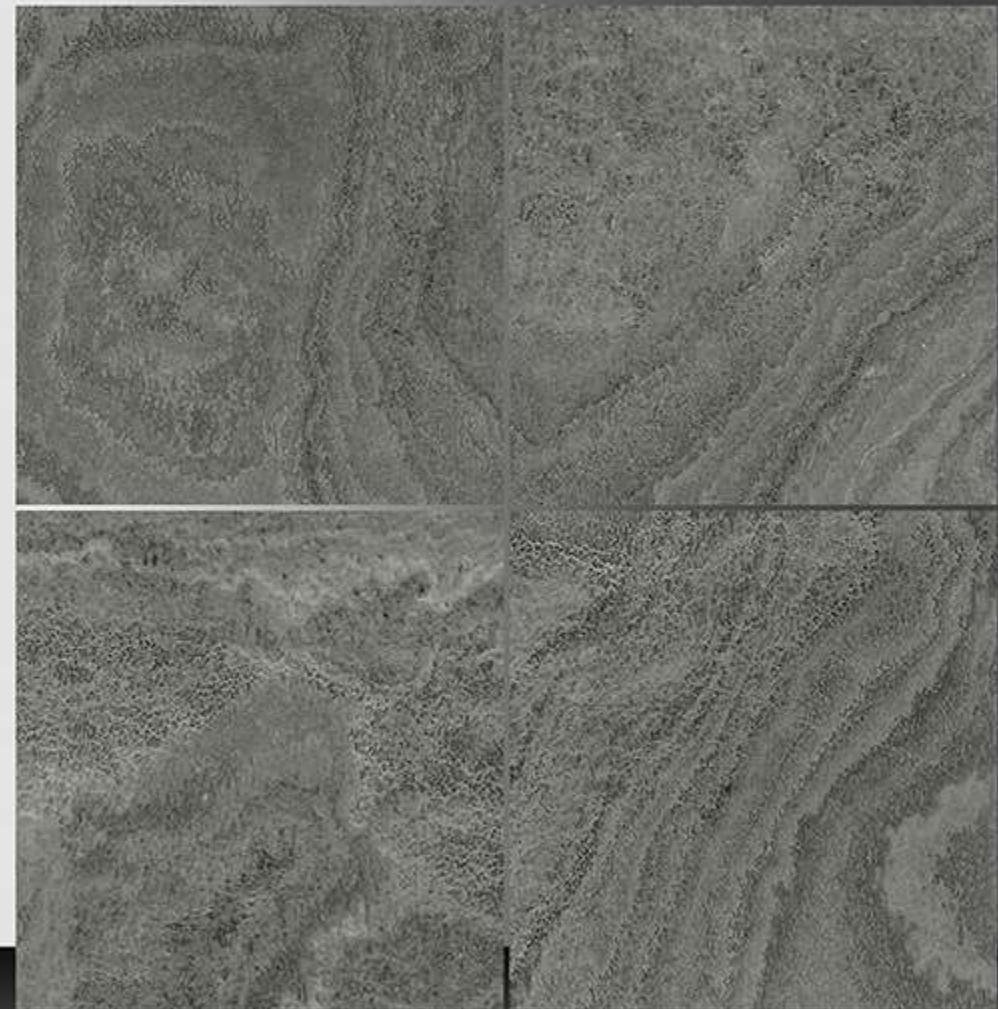

3002

Matt Plain Series