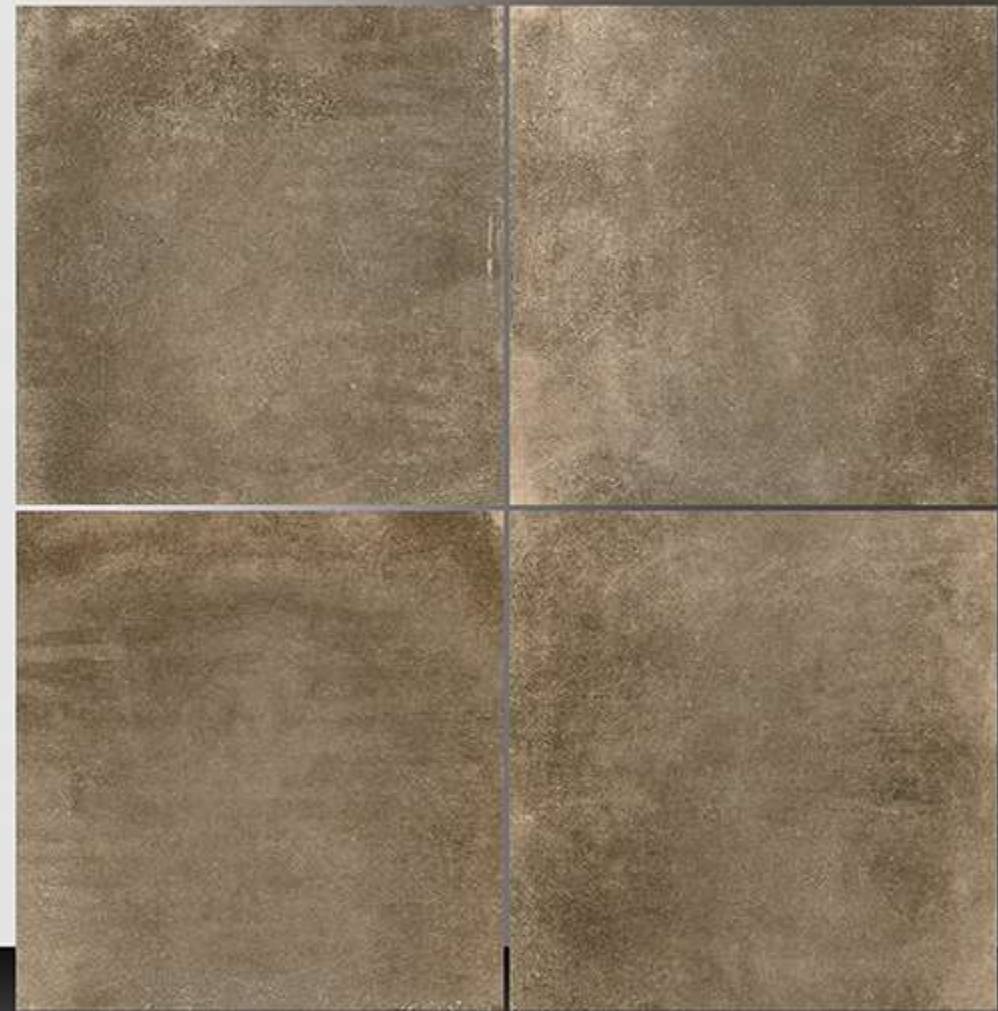

3010

Matt Plain Series