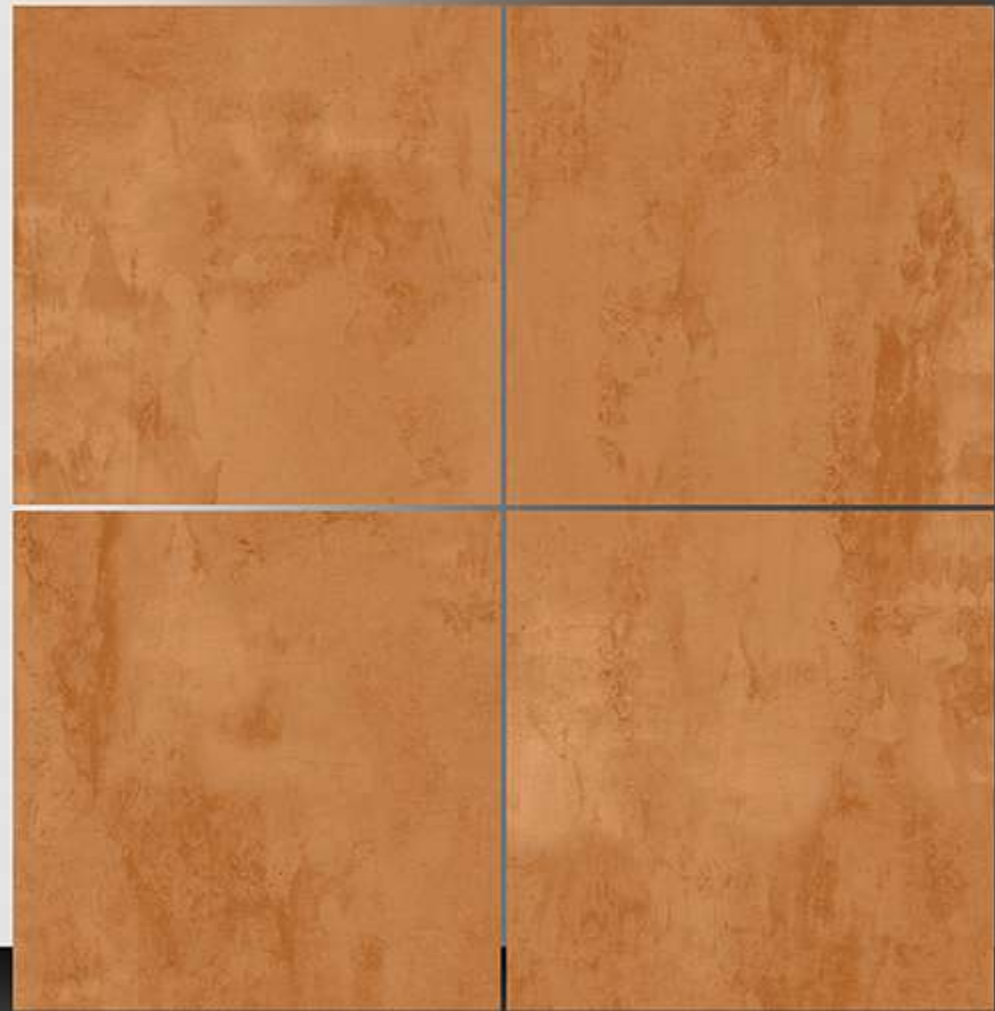

3021

Matt Plain Series

WHITE BODY

PORCELAIN TILES

600X600 mm

3022

Matt Plain Series

WHITE BODY