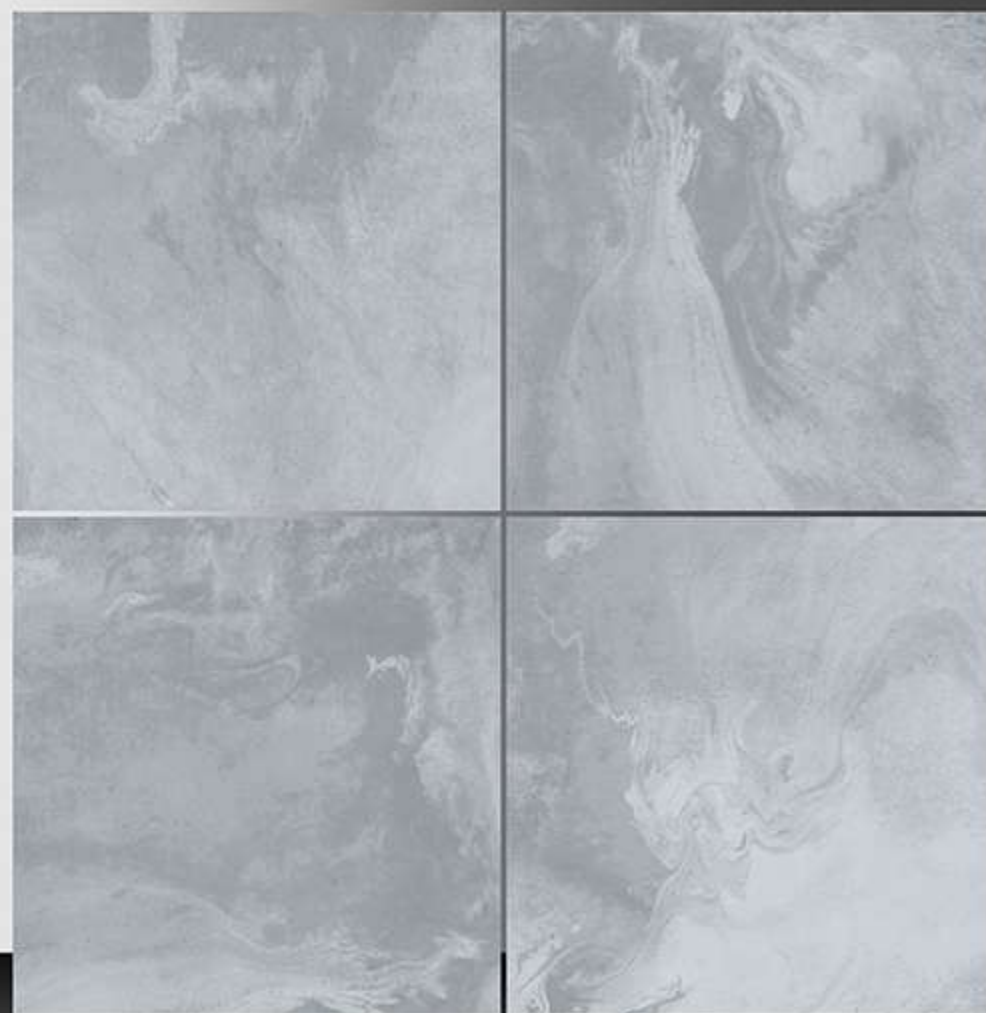

Matt Plain Series

WHITE BODY

PORCELAIN TILES

600X600 mm

3006

Matt Plain Series

WHITE BODY

PORCELAIN TILES