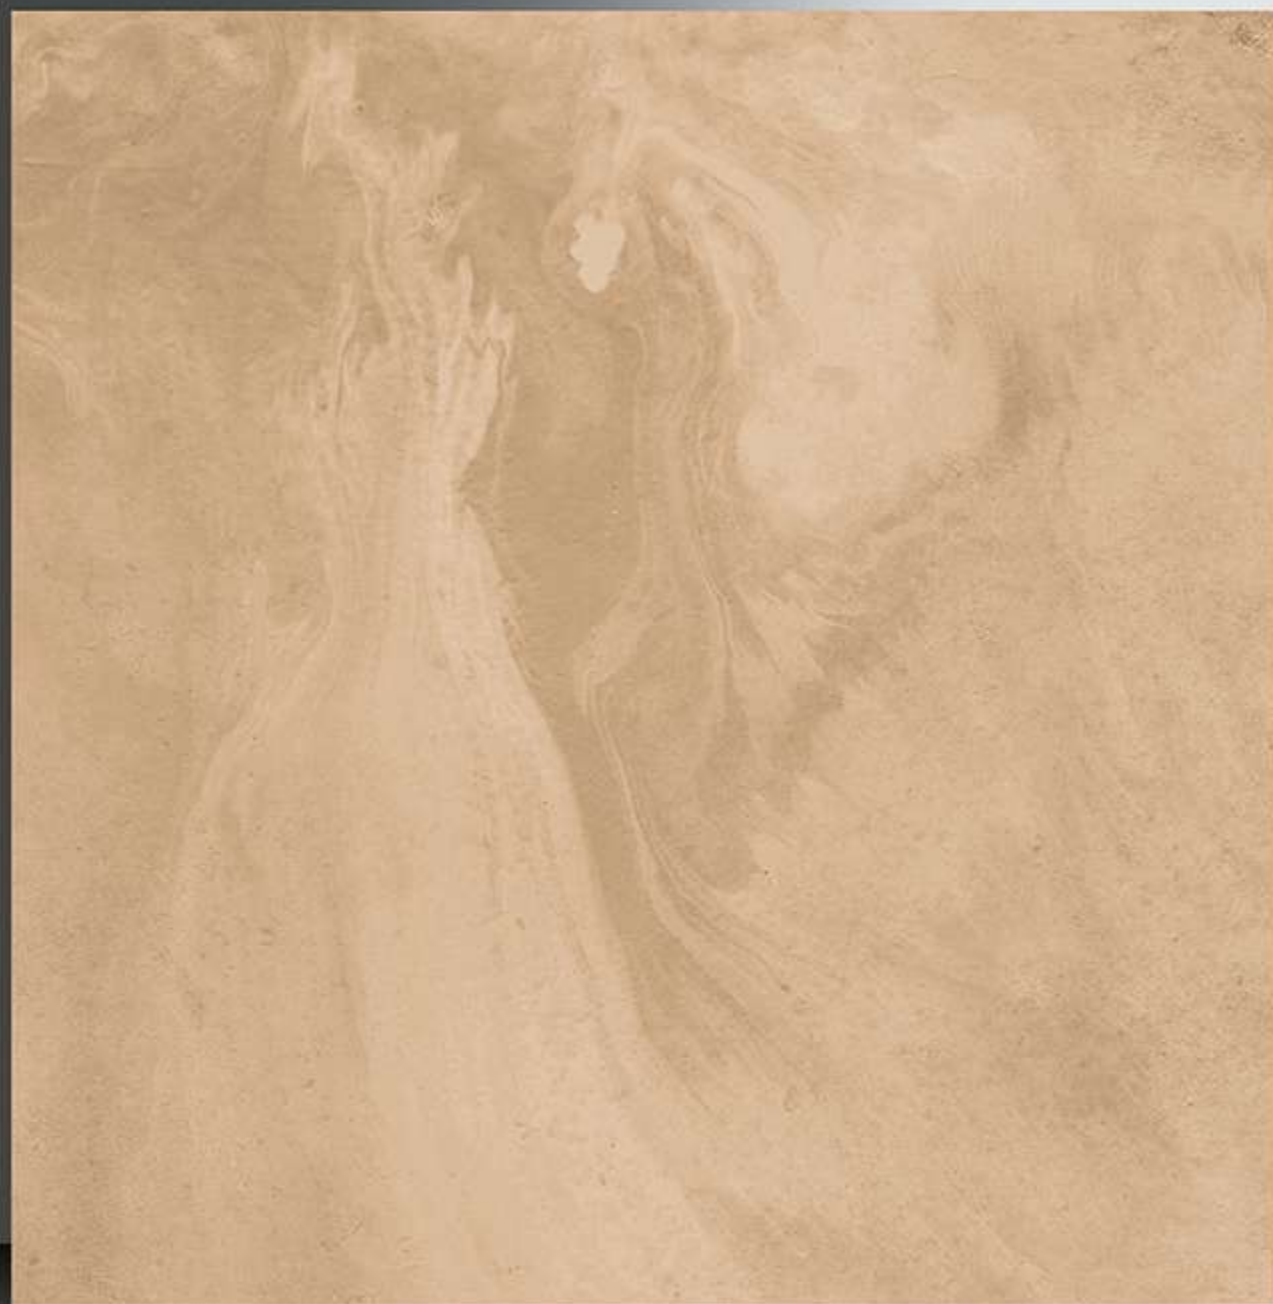

WHITE BODY

PORCELAIN TILES

600X600 mm