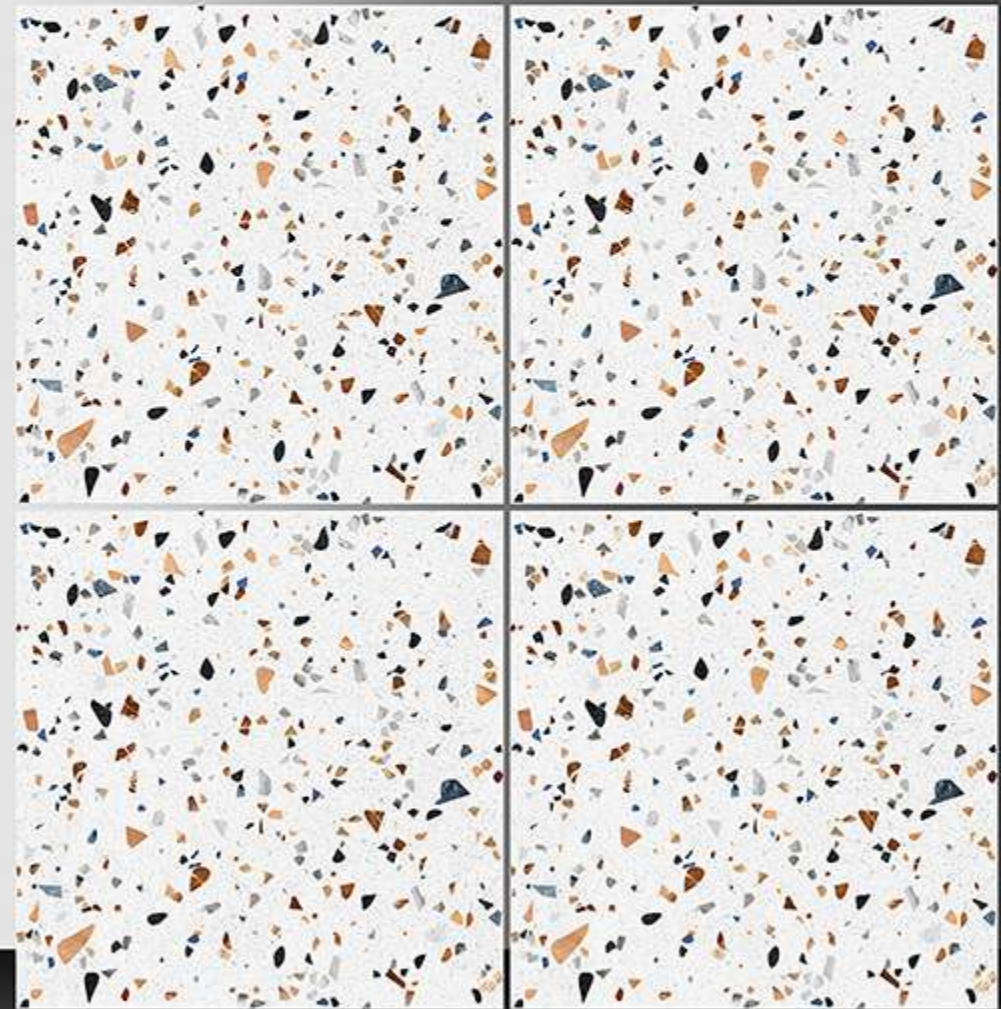

Matt Plain Series

Light

Dark

WHITE BODY

PORCELAIN TILES  
600X600 mm

3014

Matt Plain Series

WHITE BODY