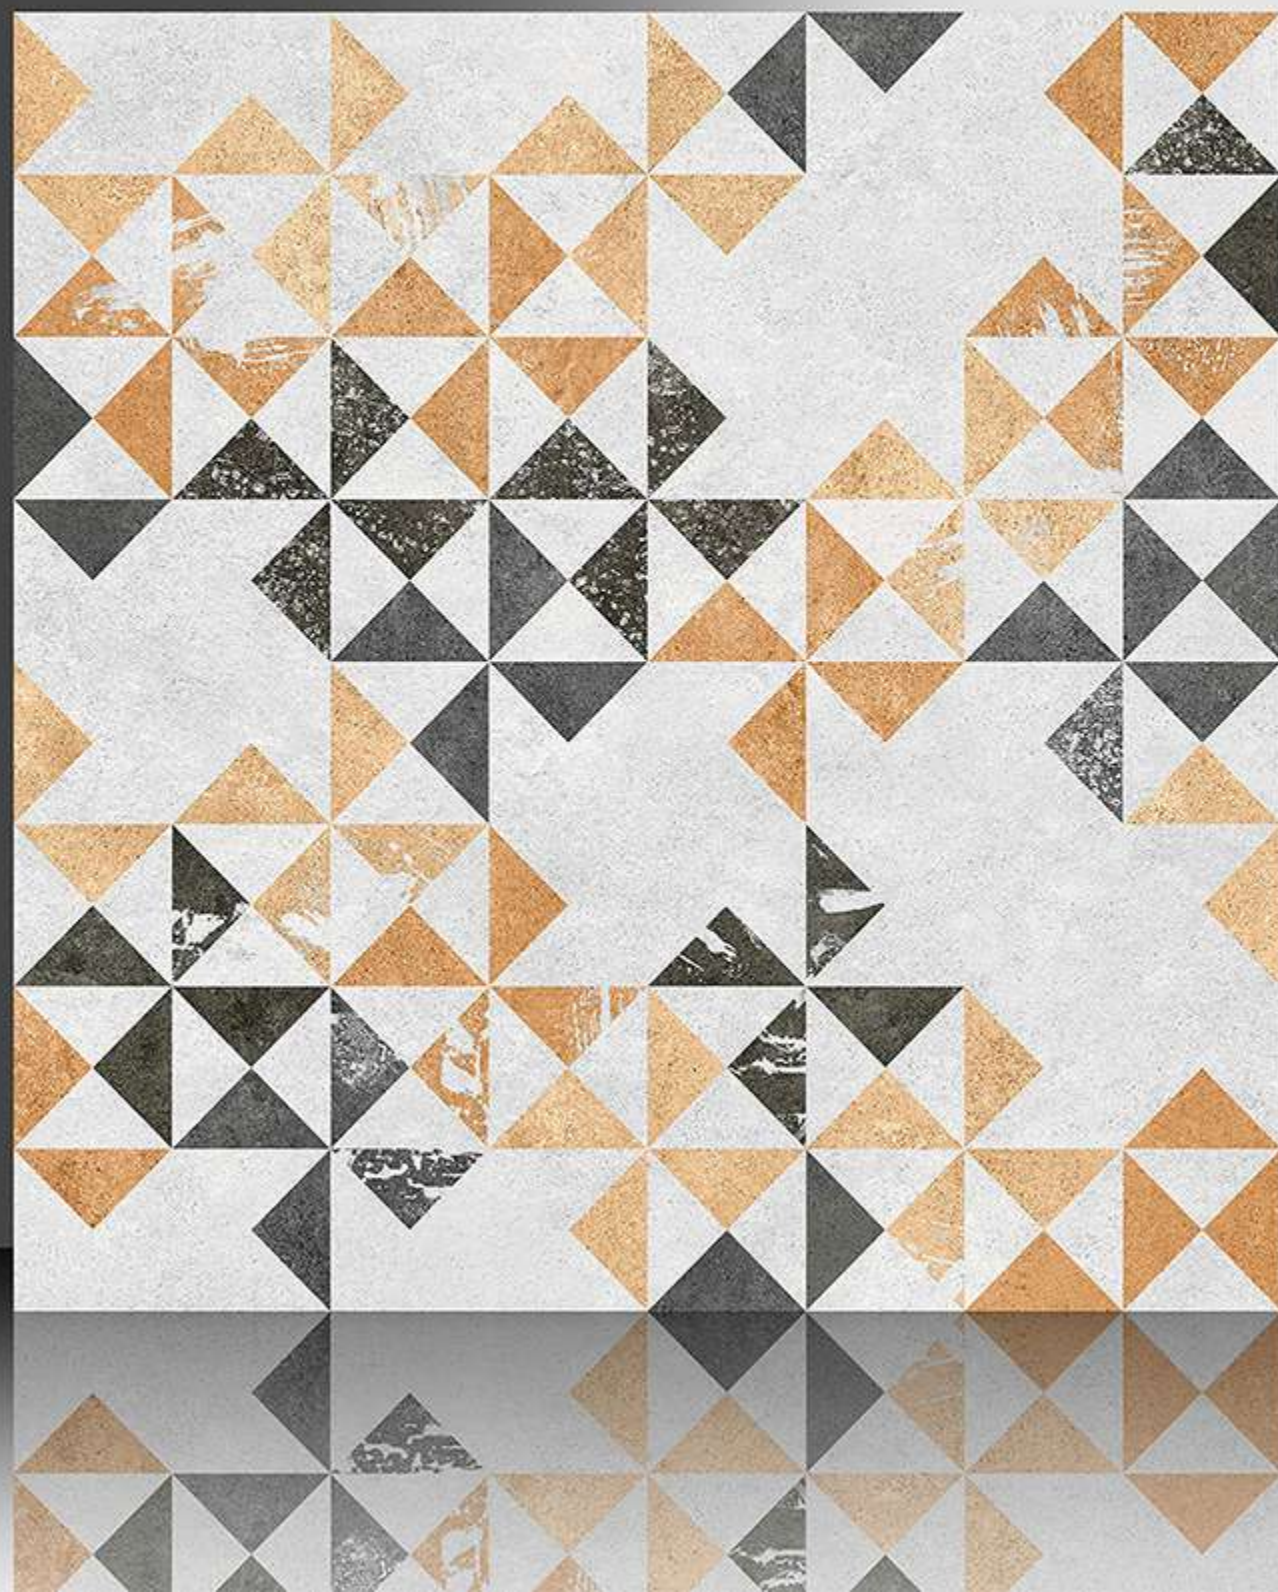

3095

Matt Plain Series

WHITE BODY

PORCELAIN TILES

600X600 mm

3096

Matt Plain Series

WHITE BODY