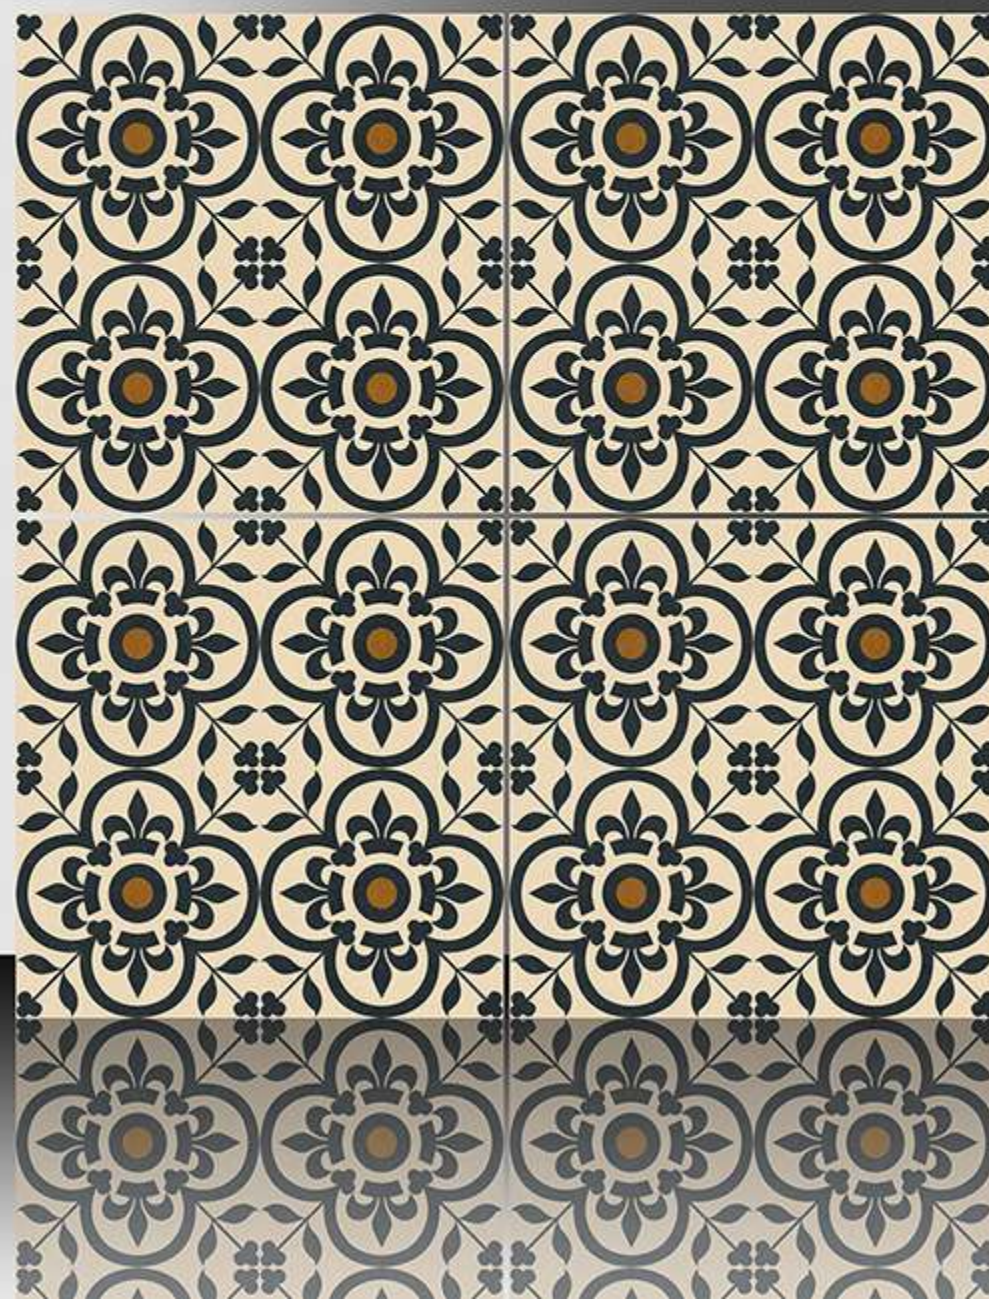

3087

Matt Plain Series