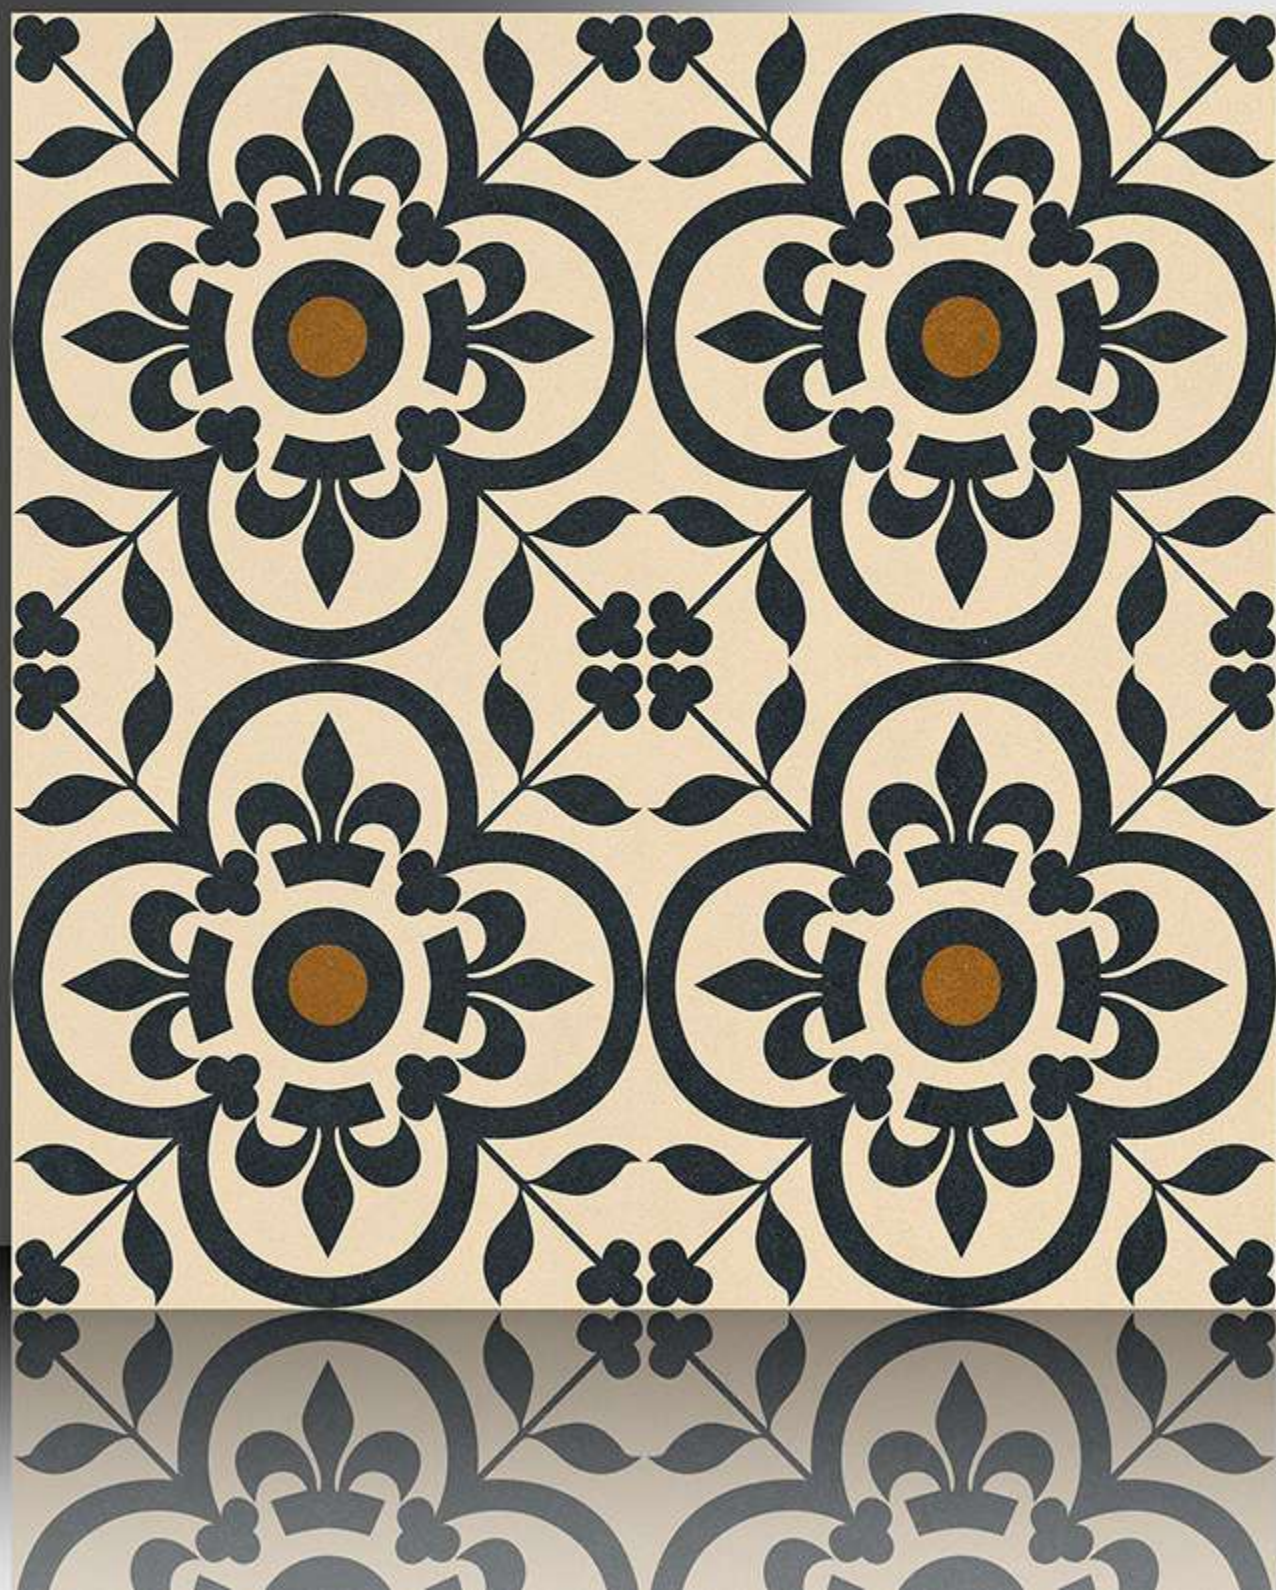

WHITE BODY

PORCELAIN TILES

600X600 mm

3086

Matt Plain Series

WHITE BODY

PORCELAIN TILES

600X600 mm