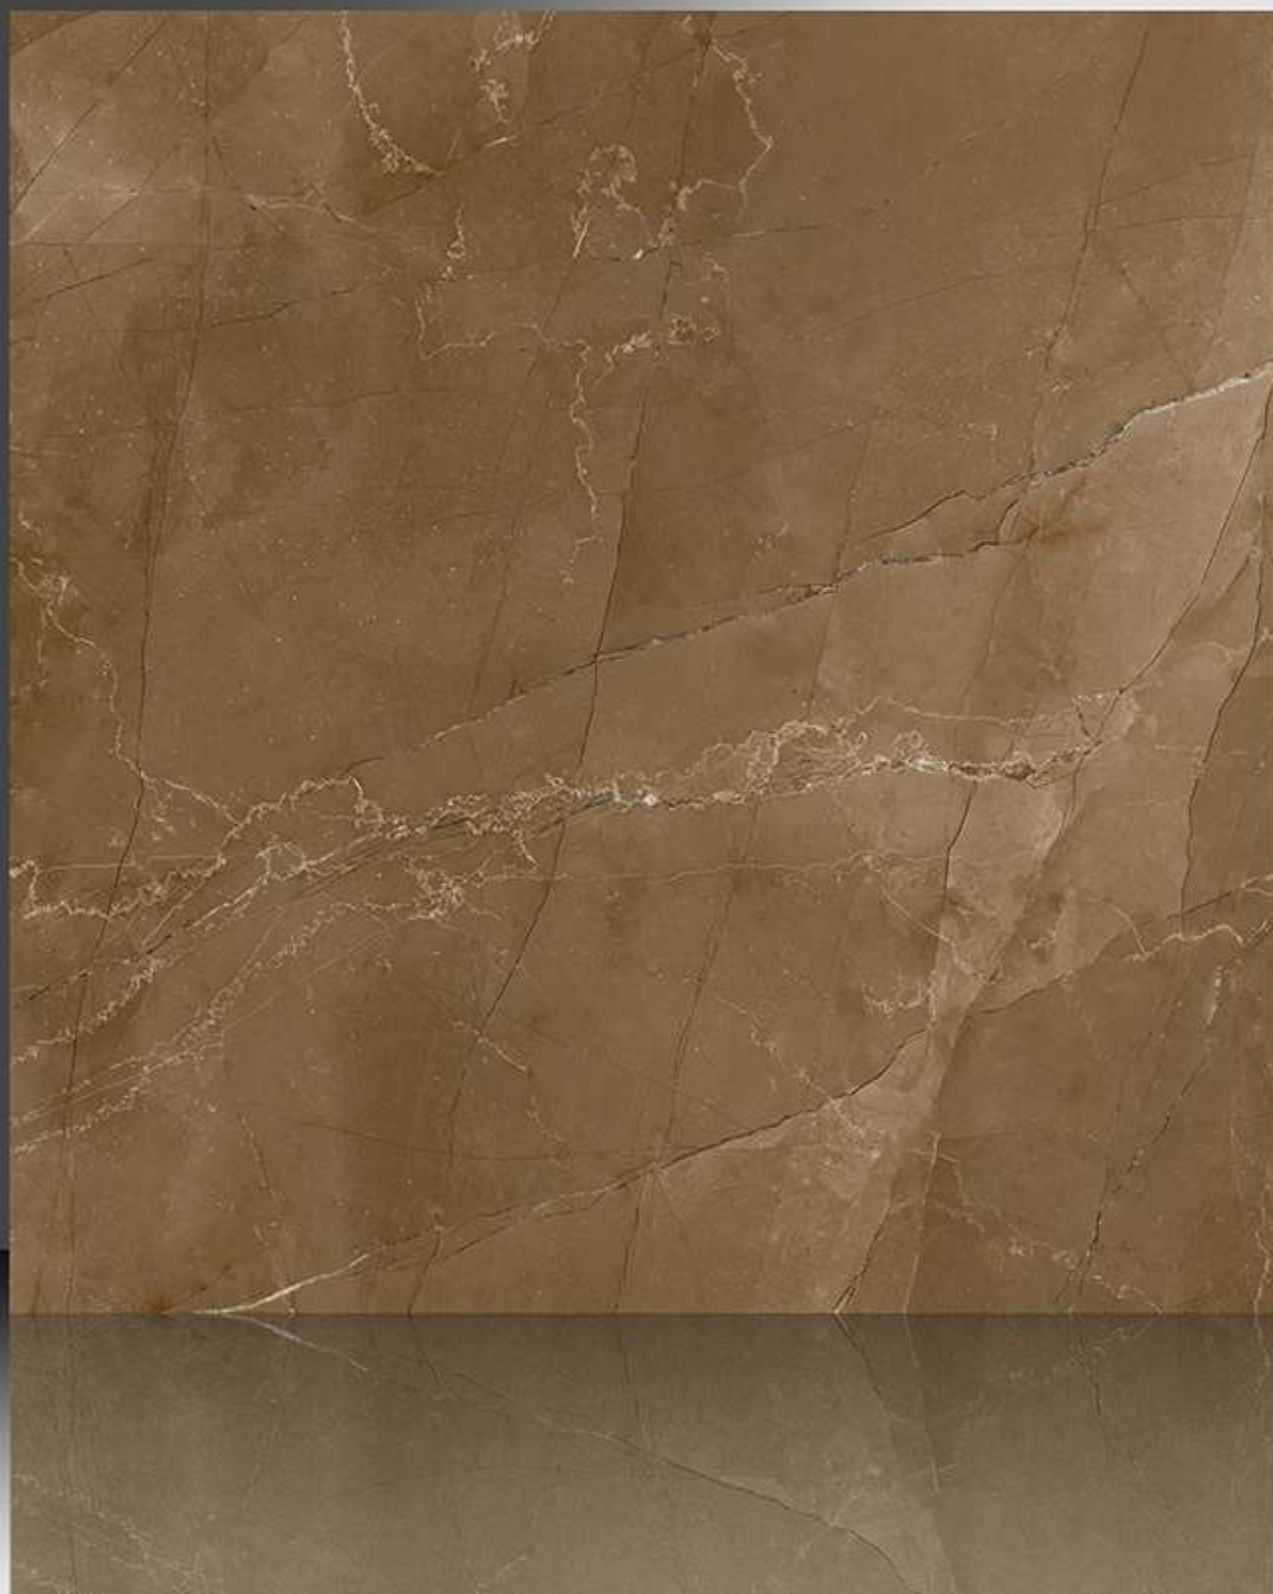

WHITE BODY

PORCELAIN TILES

600X600 mm