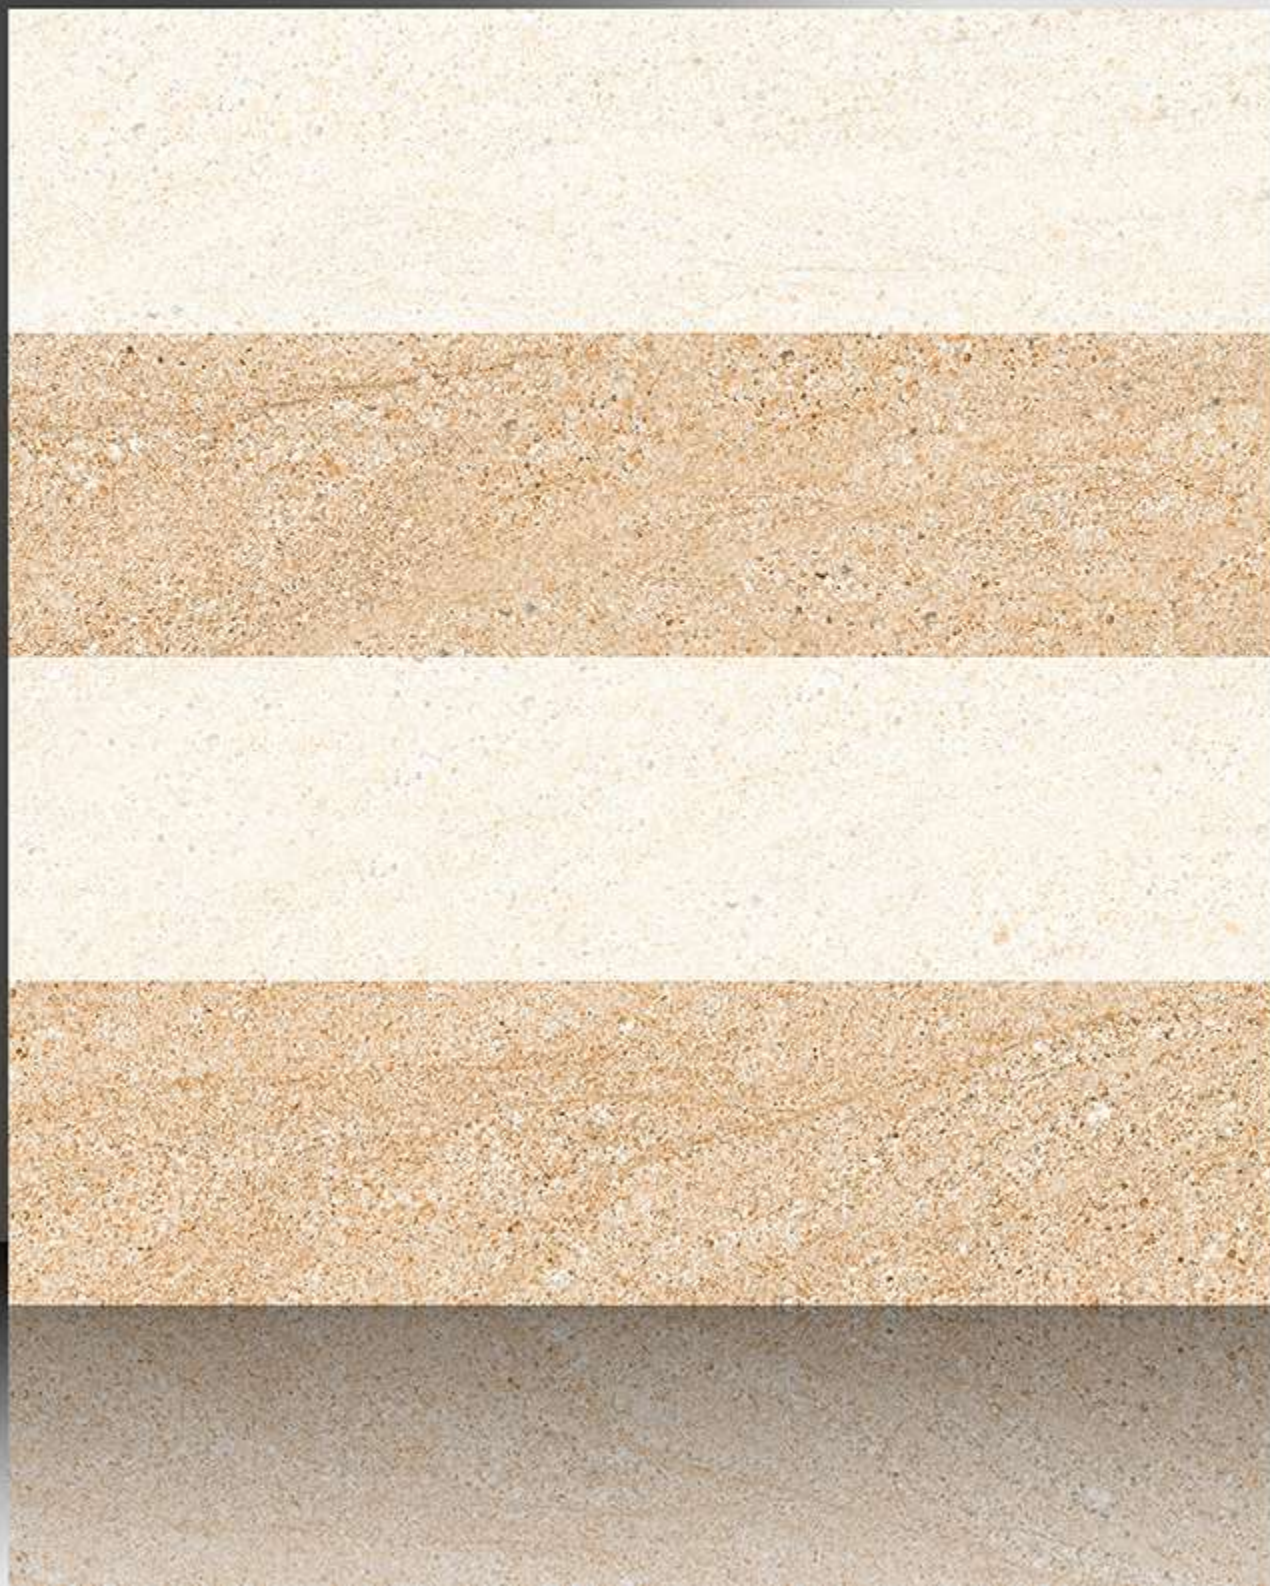

WHITE BODY

PORCELAIN TILES

600X600 mm

3073

Matt Plain Series

WHITE BODY

PORCELAIN TILES

600X600 mm