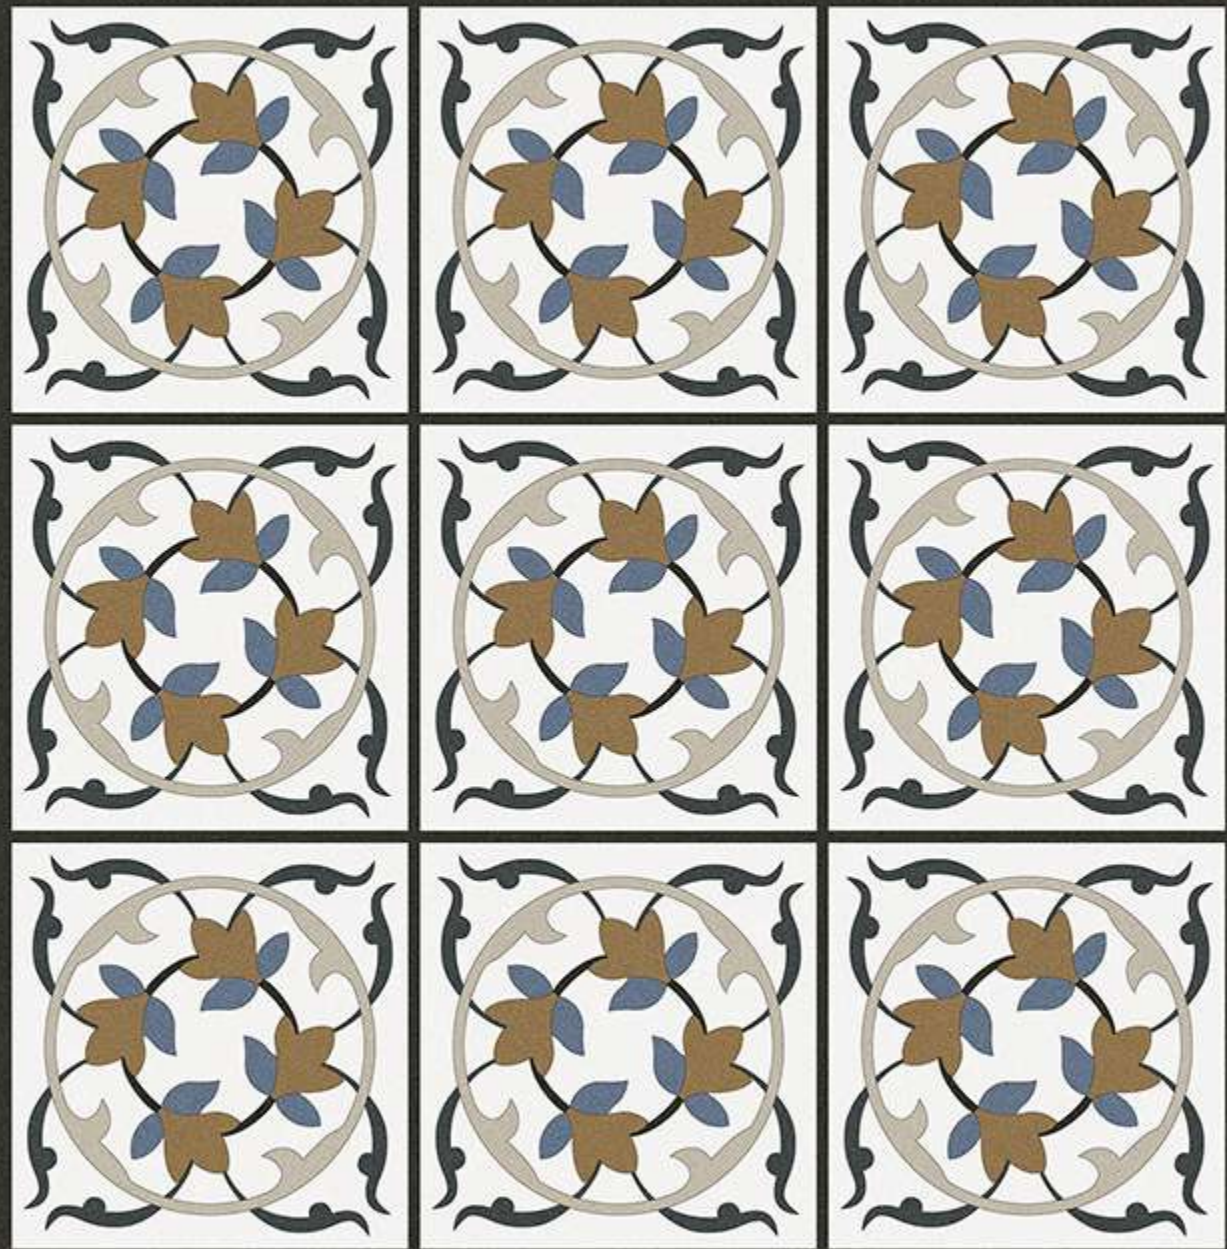

WHITE BODY

PORCELAIN TILES

600X600 mm