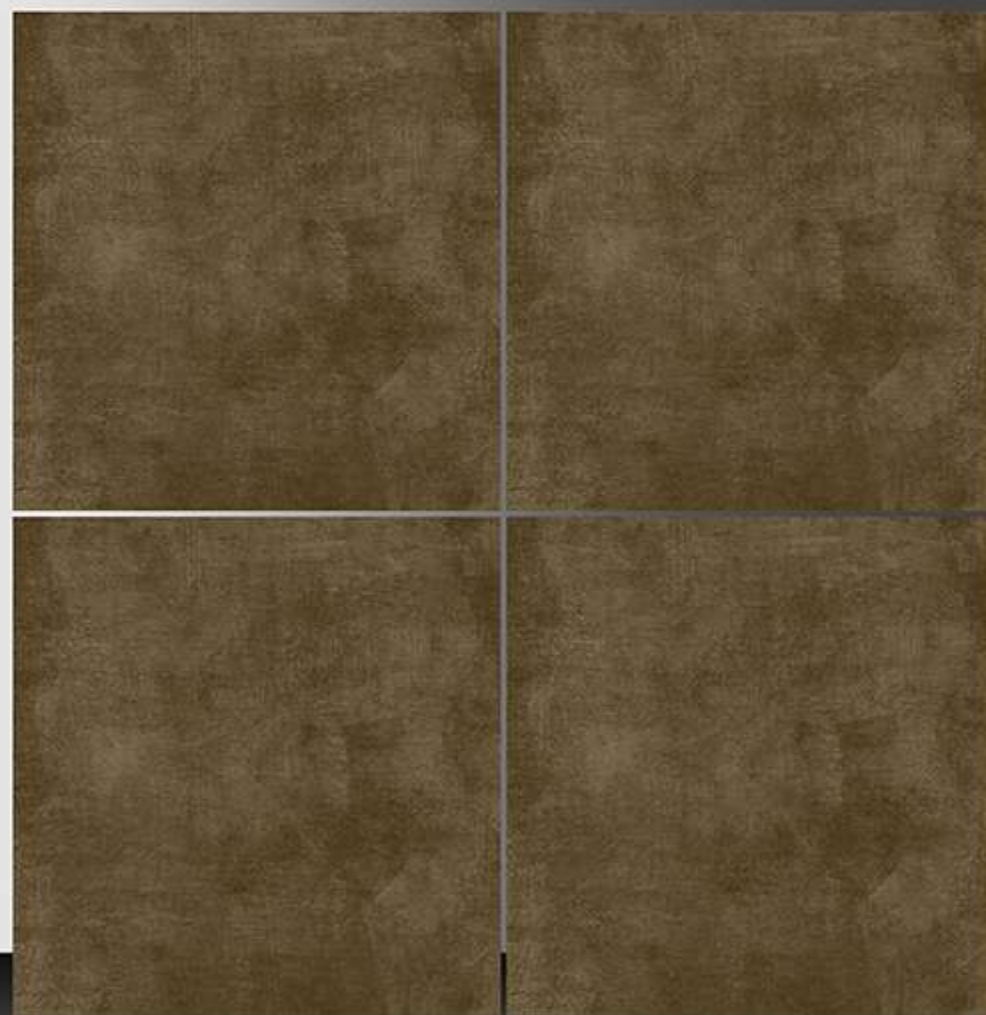

WHITE BODY

PORCELAIN TILES
600X600 mm

3108