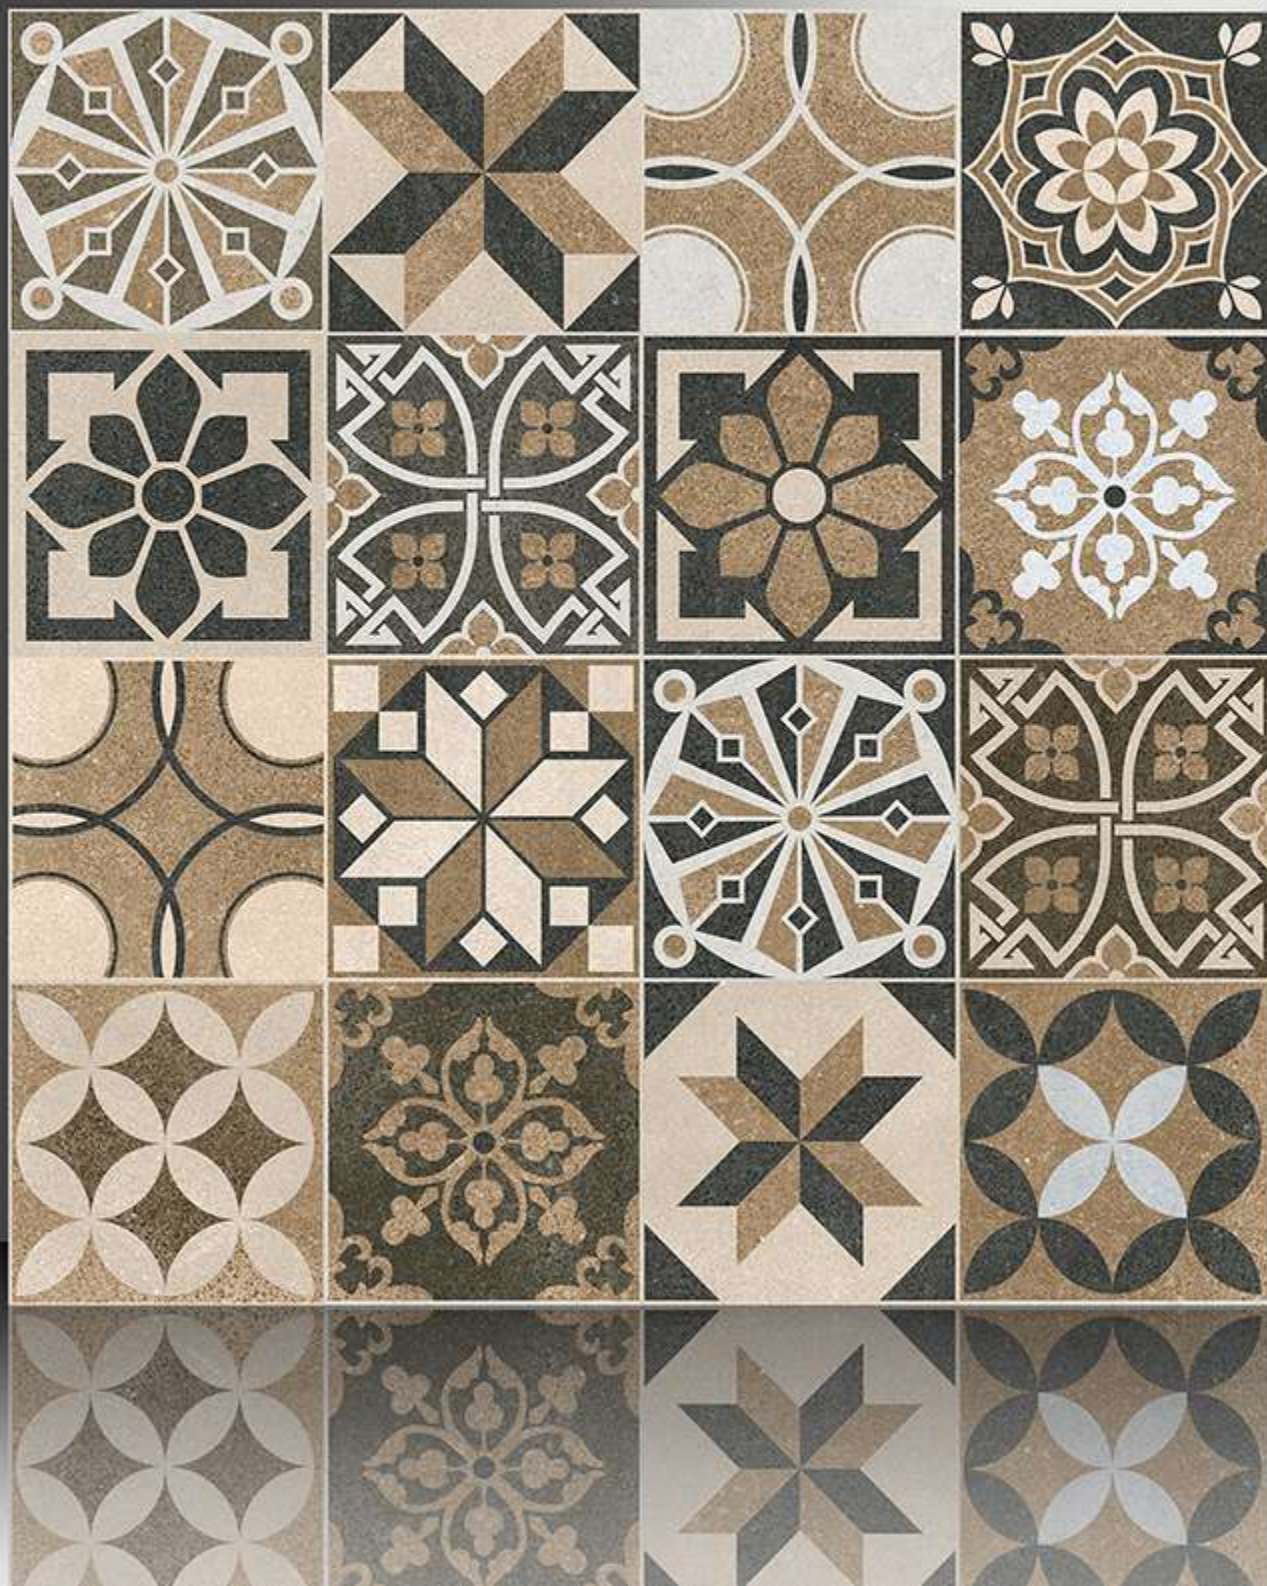

600X600 mm

3071

Matt Plain Series

WHITE BODY

PORCELAIN TILES

600X600 mm

3072

Matt Plain Series