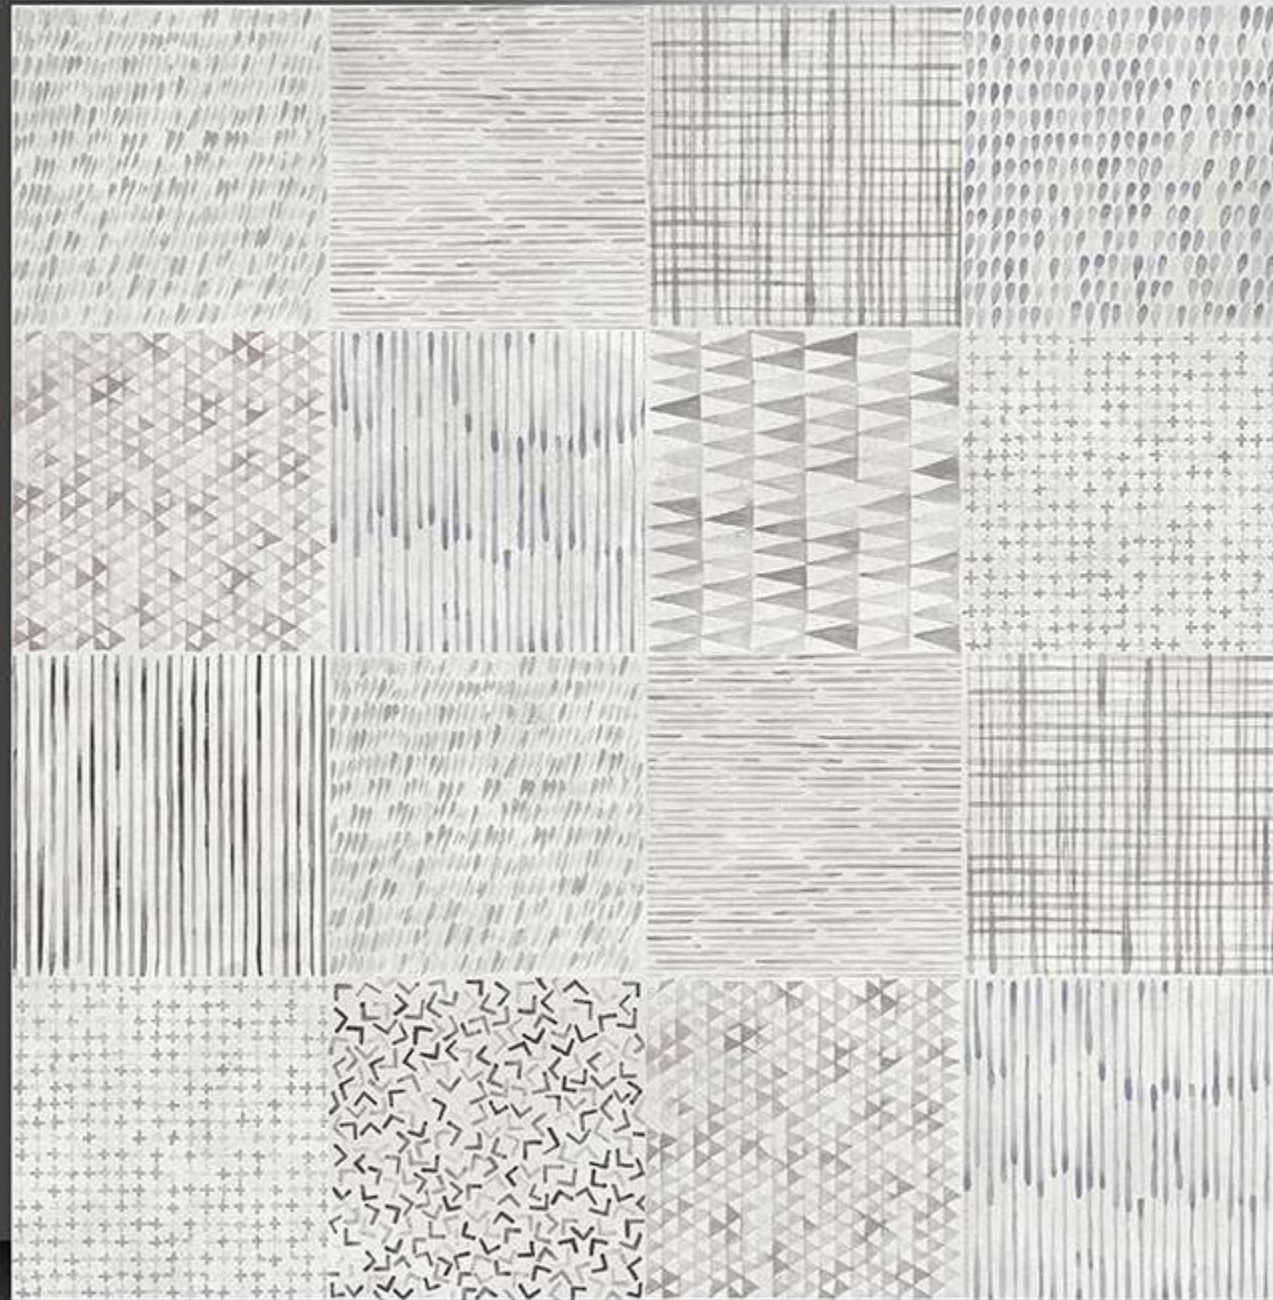

WHITE BODY

PORCELAIN TILES

600X600 mm