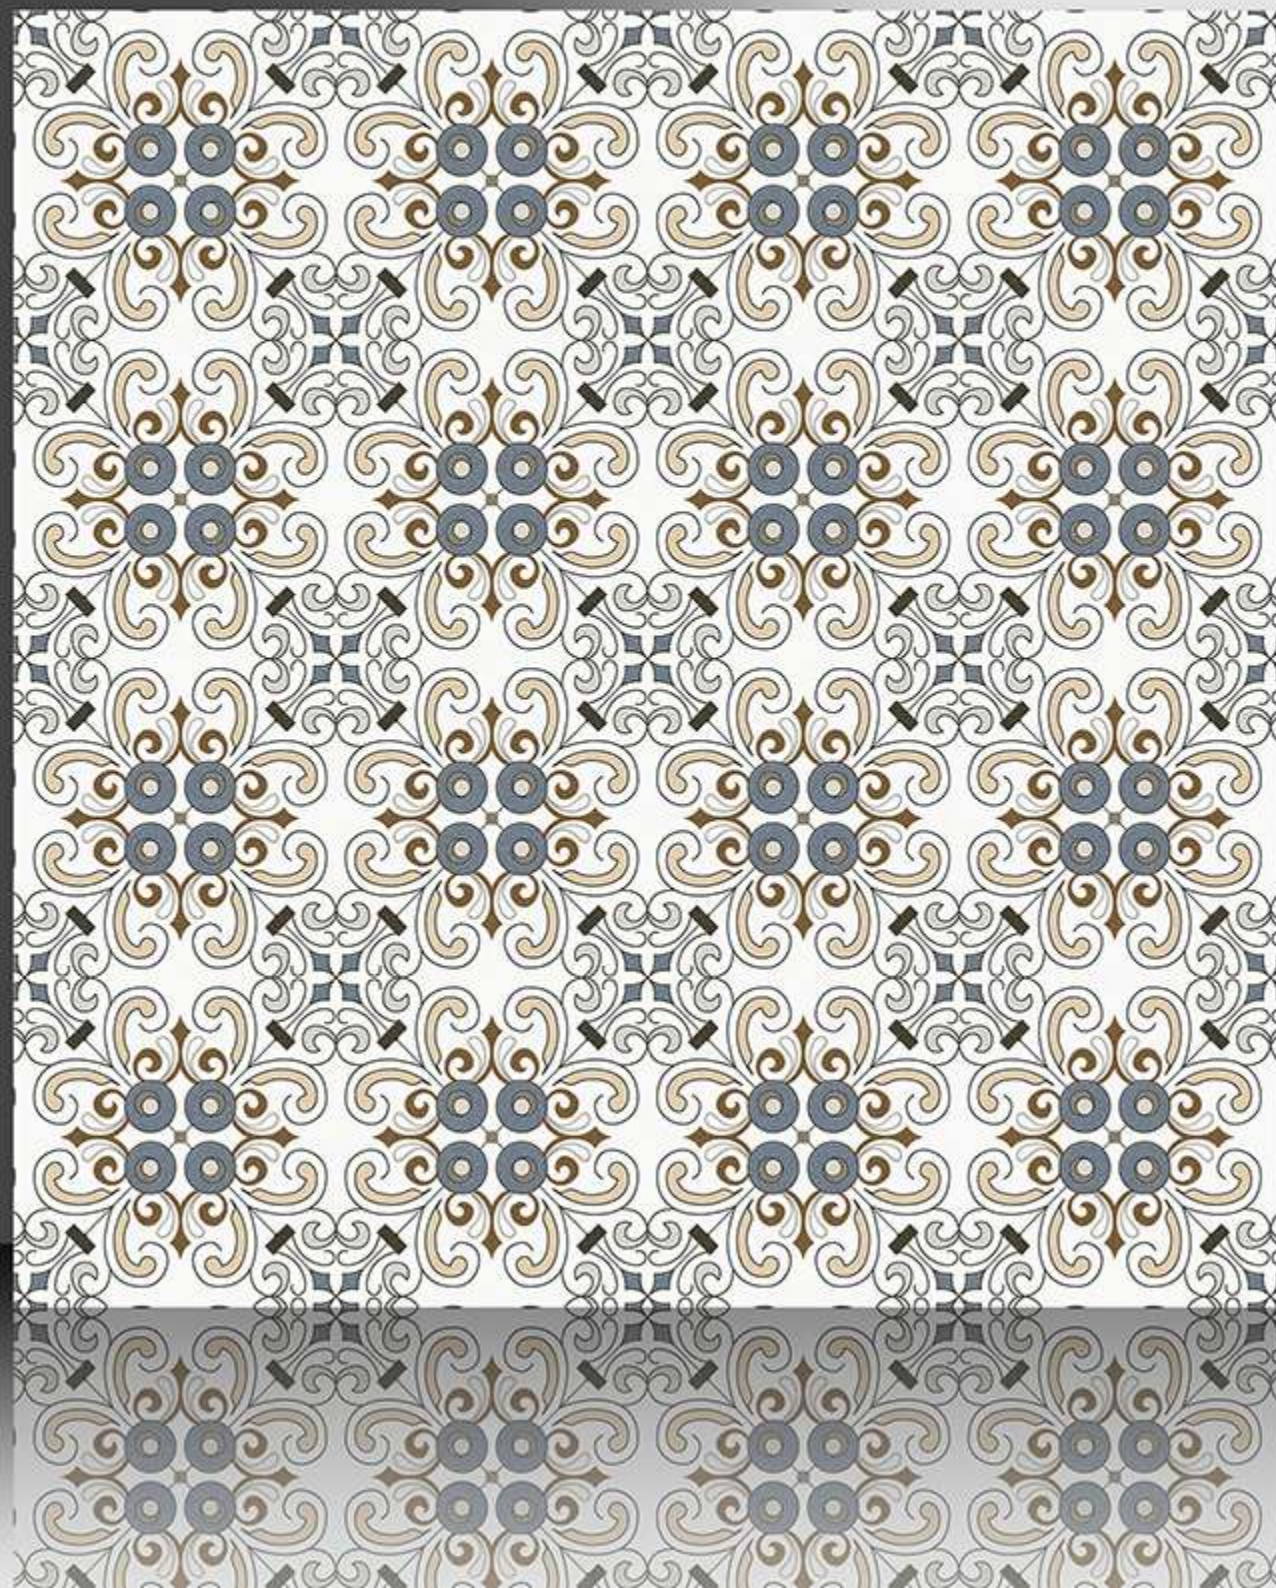

WHITE BODY

PORCELAIN TILES

600X600 mm