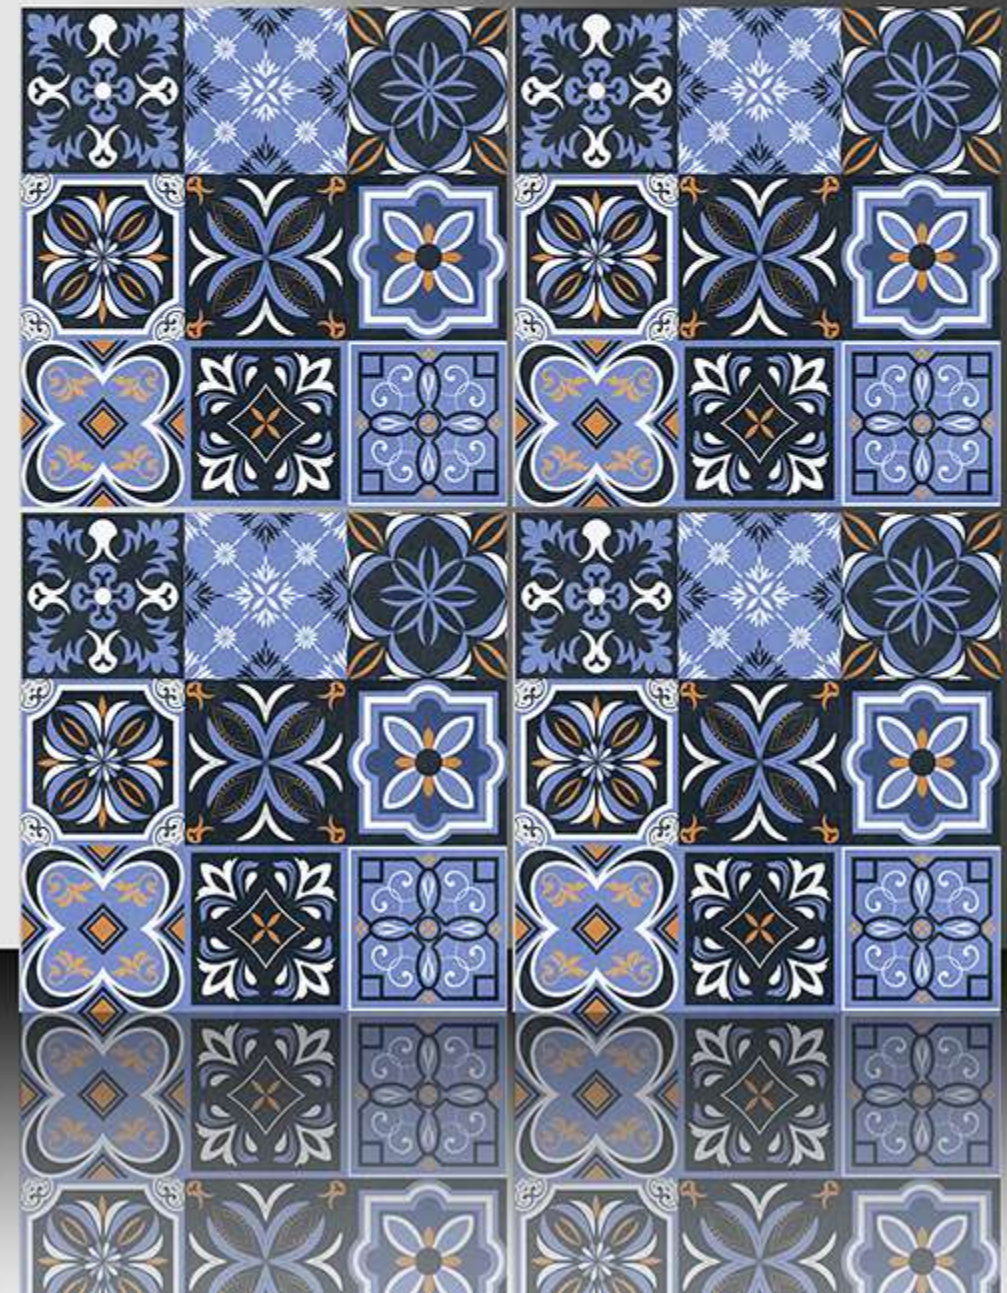

WHITE BODY

PORCELAIN TILES

600X600 mm

3065

Matt Plain Series

WHITE BODY

PORCELAIN TILES

600X600 mm