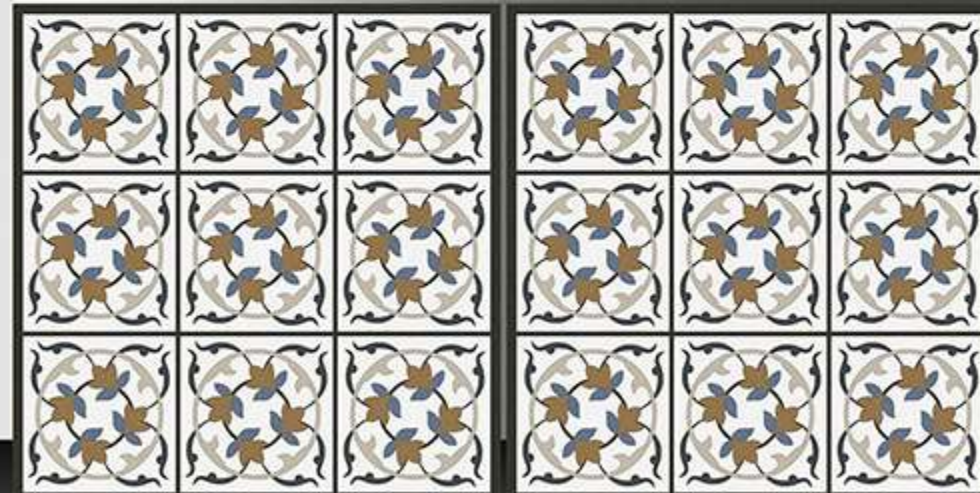

3068

Matt Plain Series