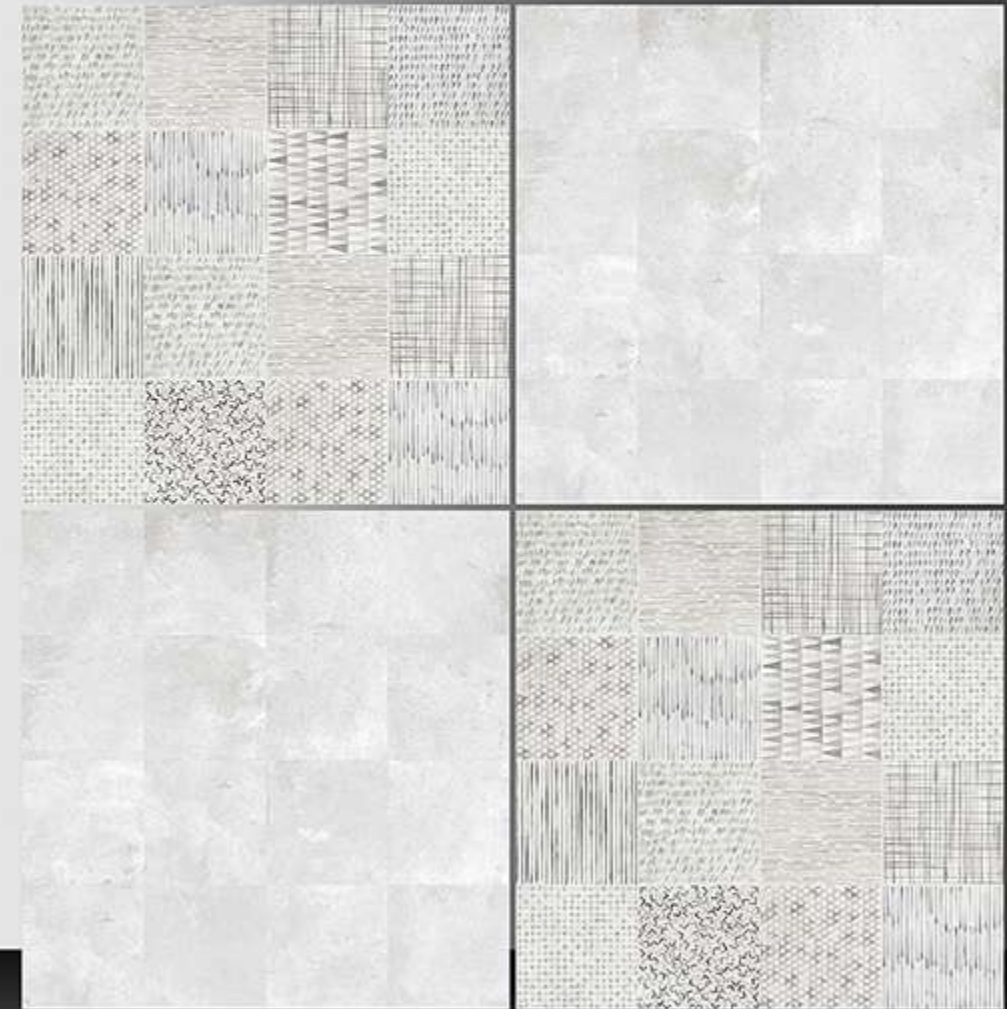

LT

WHITE BODY

PORCELAIN TILES

600X600 mm

3057

Matt Plain Series

Light

Decor