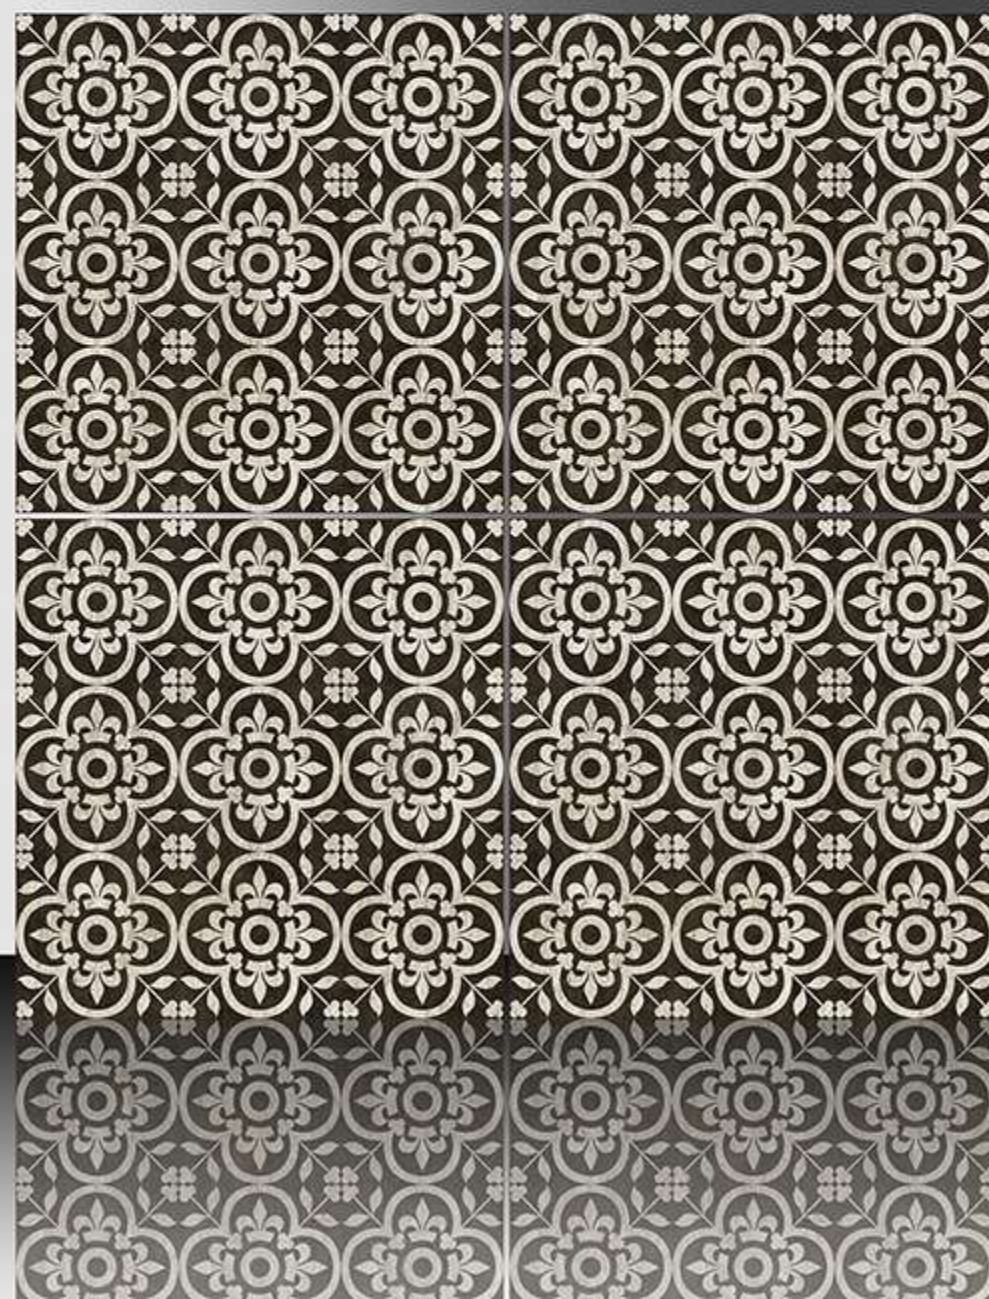

Matt Plain Series

WHITE BODY

PORCELAIN TILES

600X600 mm

3070

Matt Plain Series

WHITE BODY

PORCELAIN TILES