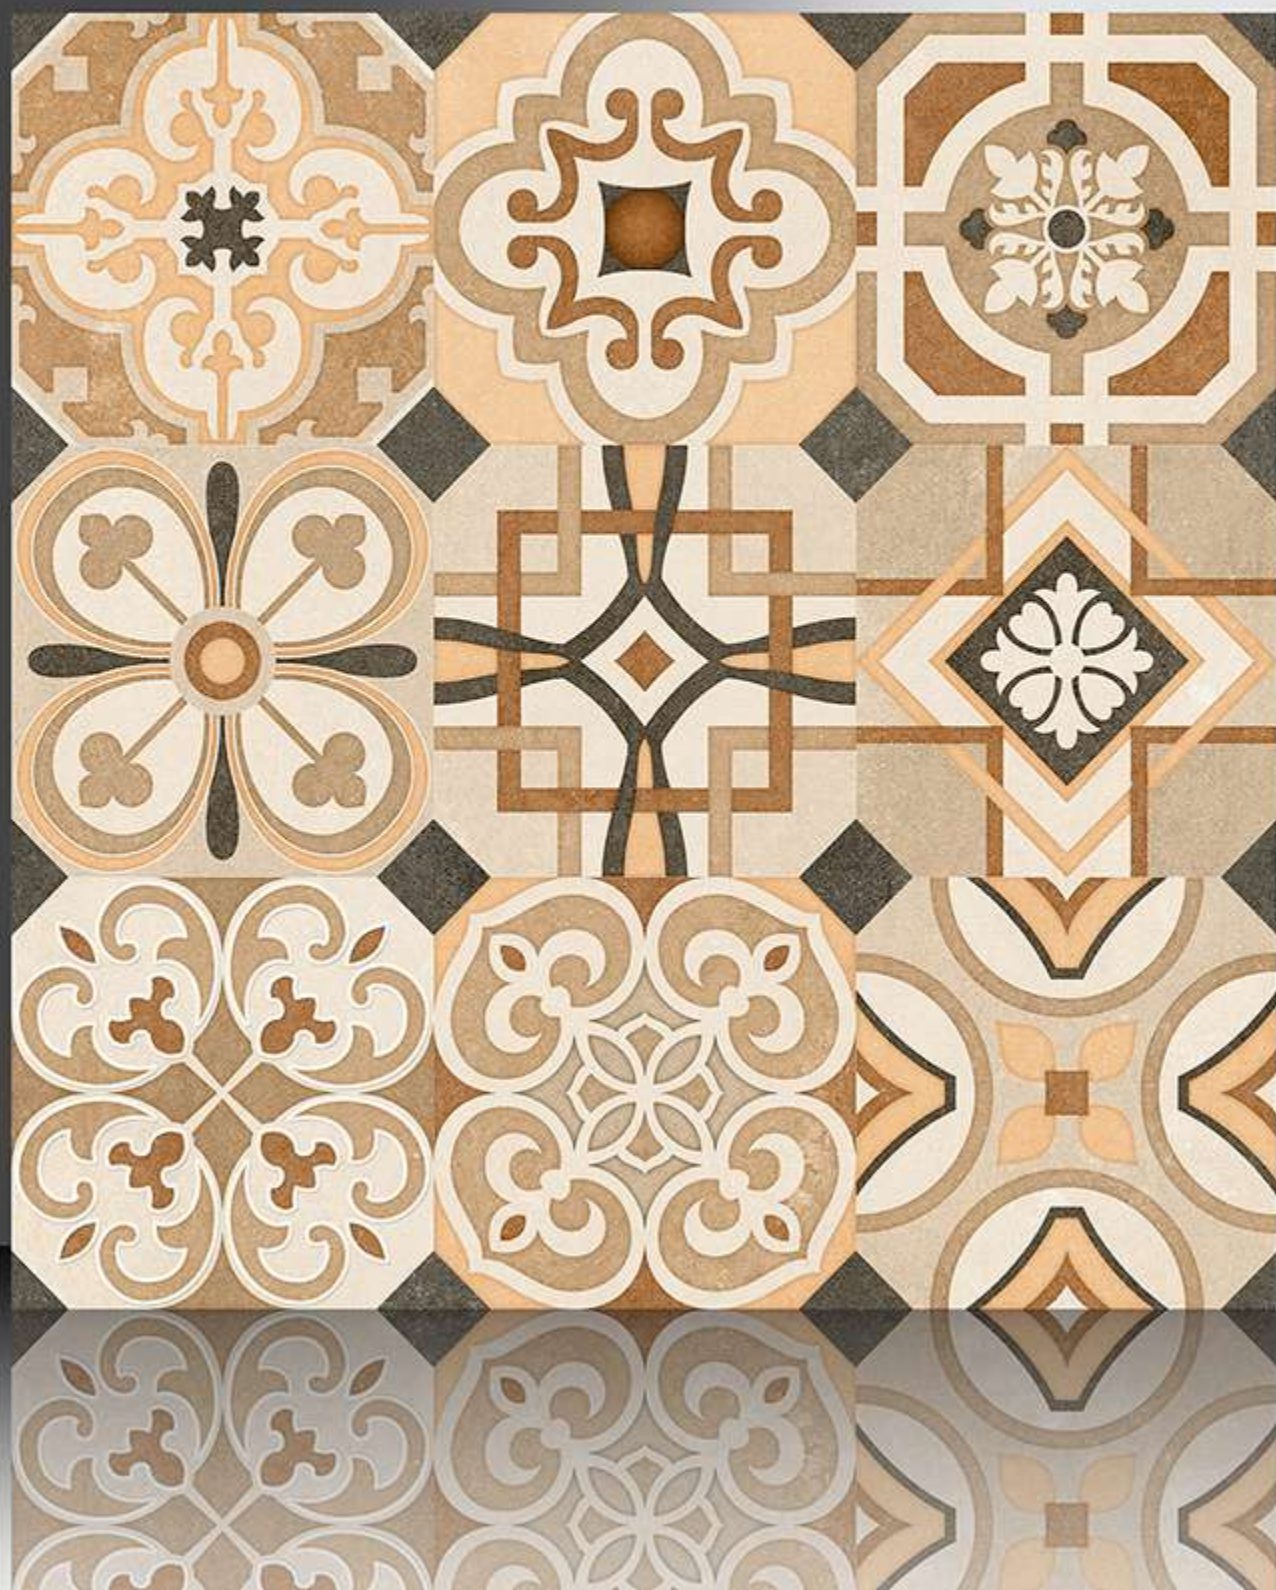

WHITE BODY

PORCELAIN TILES

600X600 mm