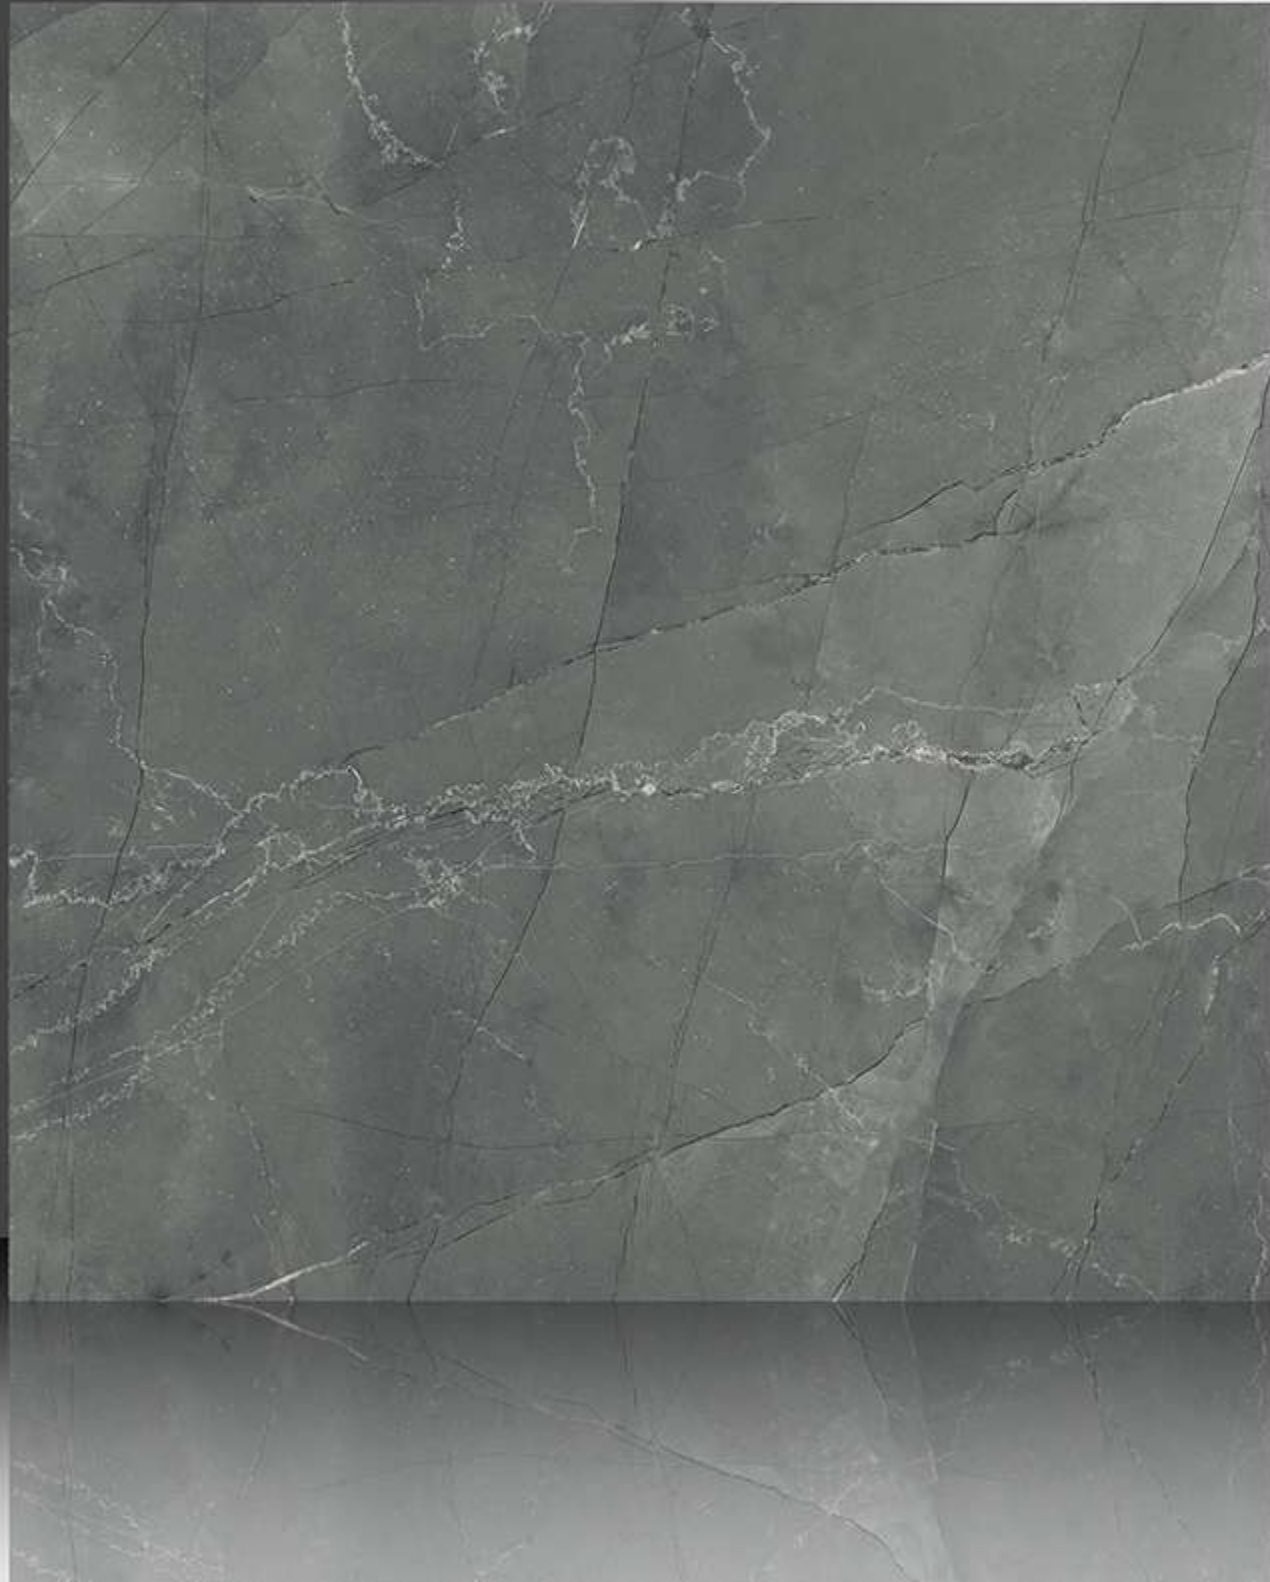

WHITE BODY

PORCELAIN TILES

600X600 mm