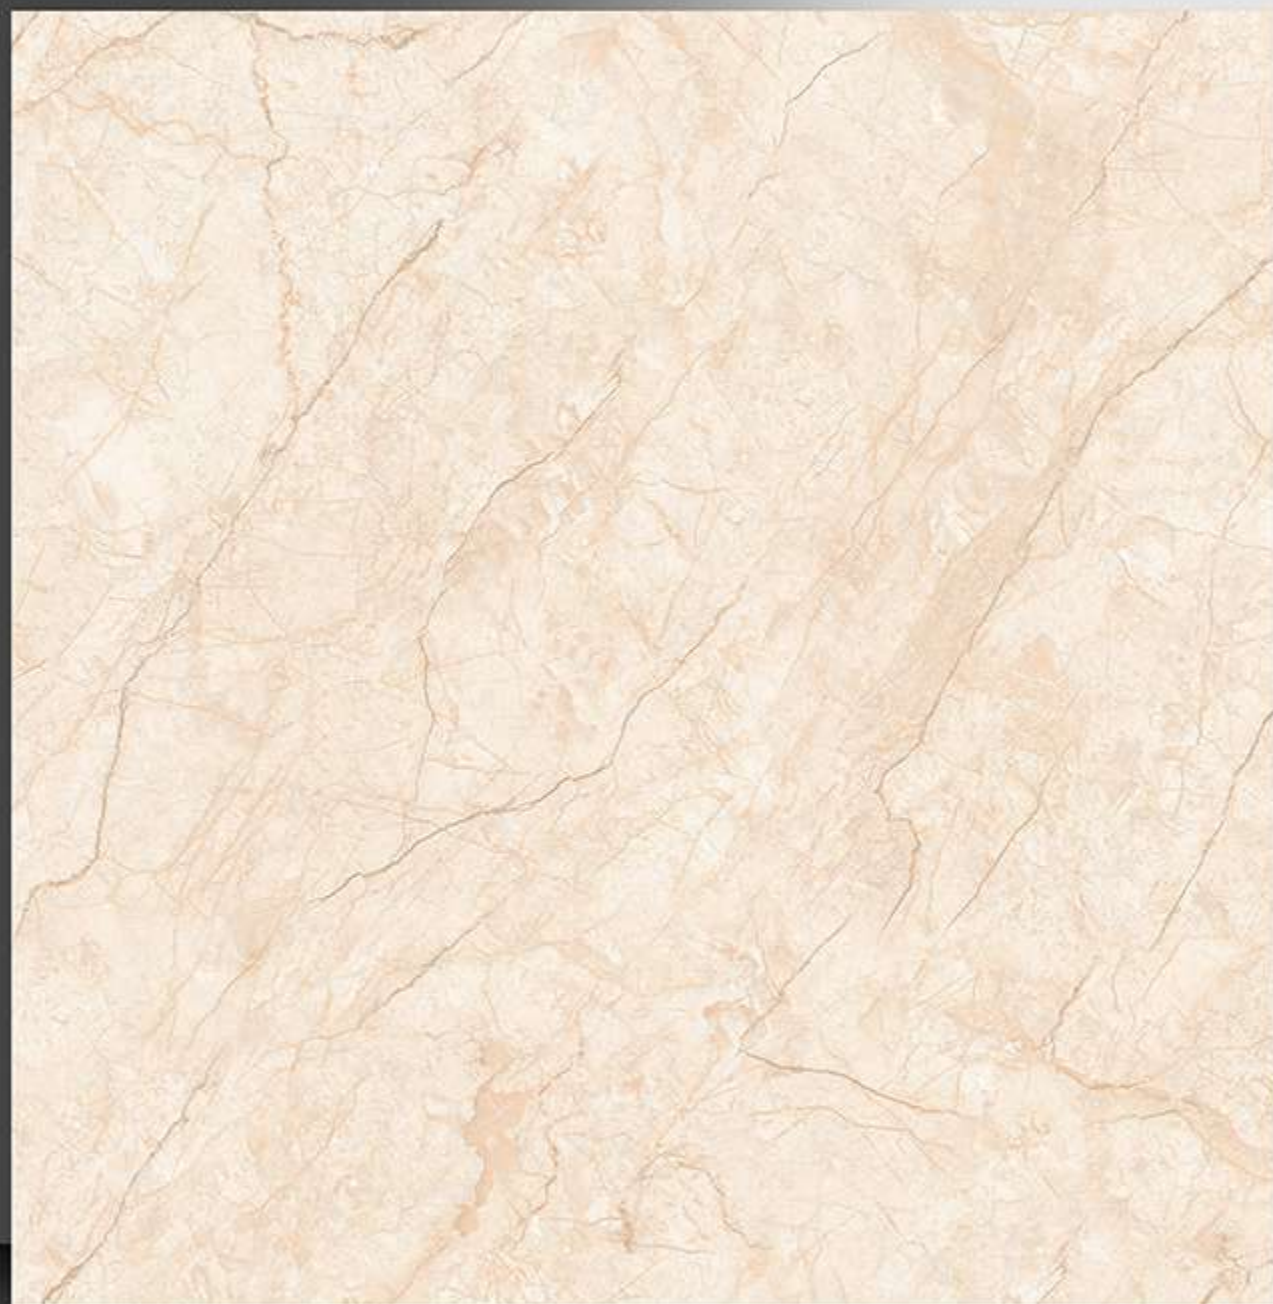

WHITE BODY

PORCELAIN TILES

600X600 mm