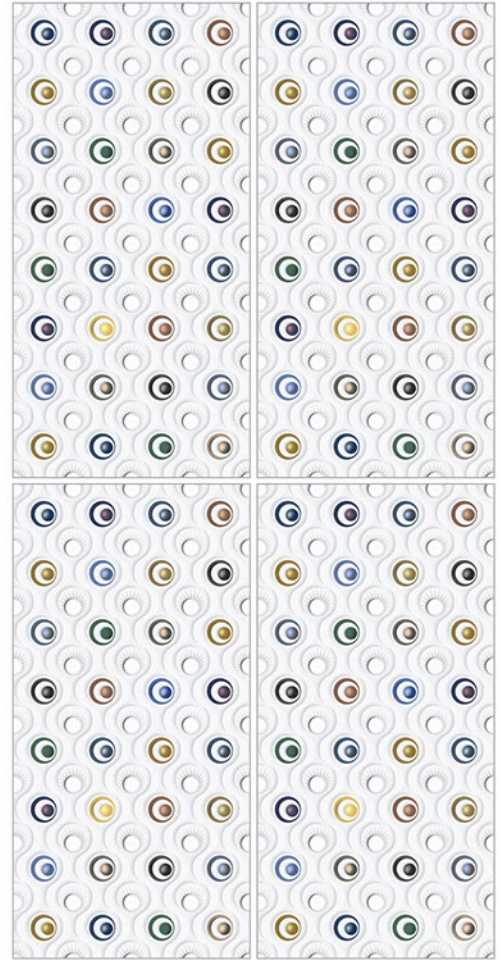

3D 2017

— PGVT | 600x1200mm | Glossy

3D
COLLECTION

3D 2018

— PGVT | 600x1200mm | Glossy

3D 2019

— PGVT | 600x1200mm | Glossy

3D
COLLECTION

3D 2020

— PGVT | 600x1200mm | Glossy

3D
COLLECTION

3D 2021

— PGVT | 600x1200mm | Glossy

3D
COLLECTION

3D 2022

— PGVT | 600x1200mm | Glossy