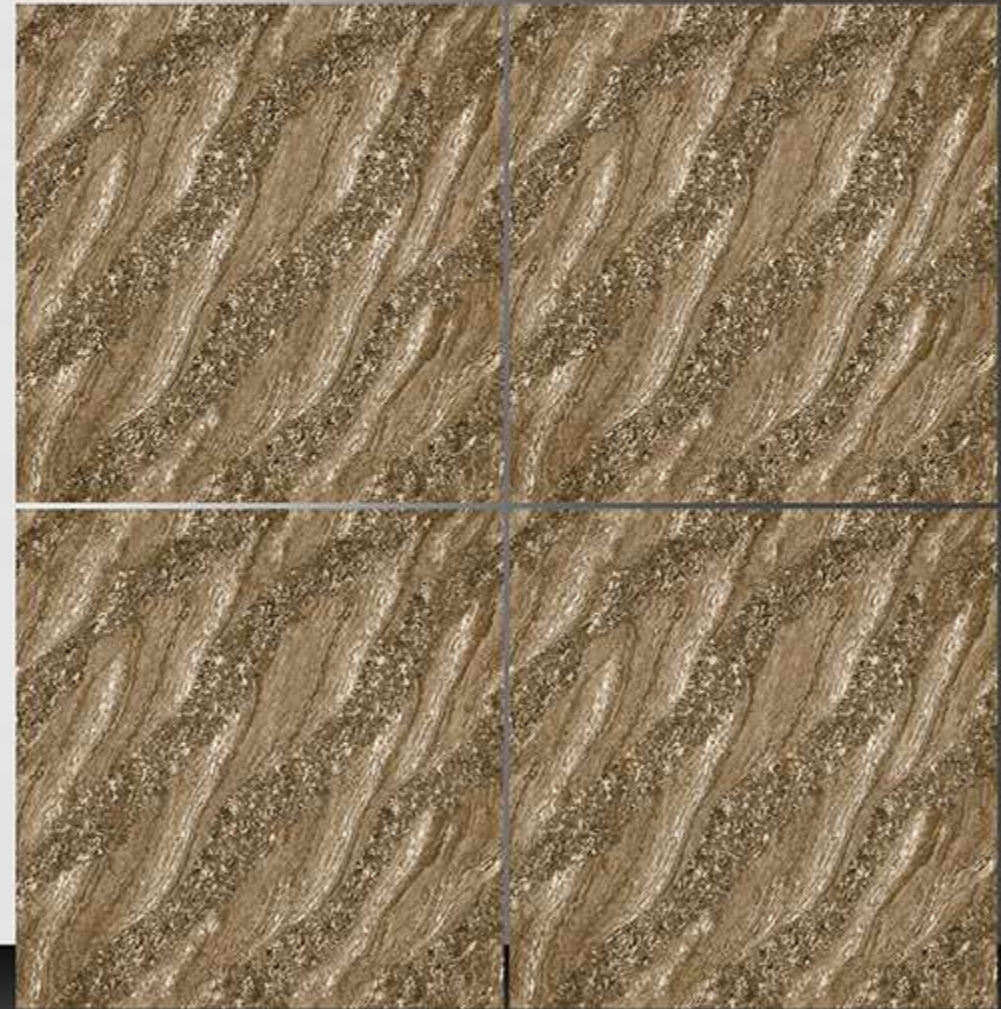

6009

Double Charge Series