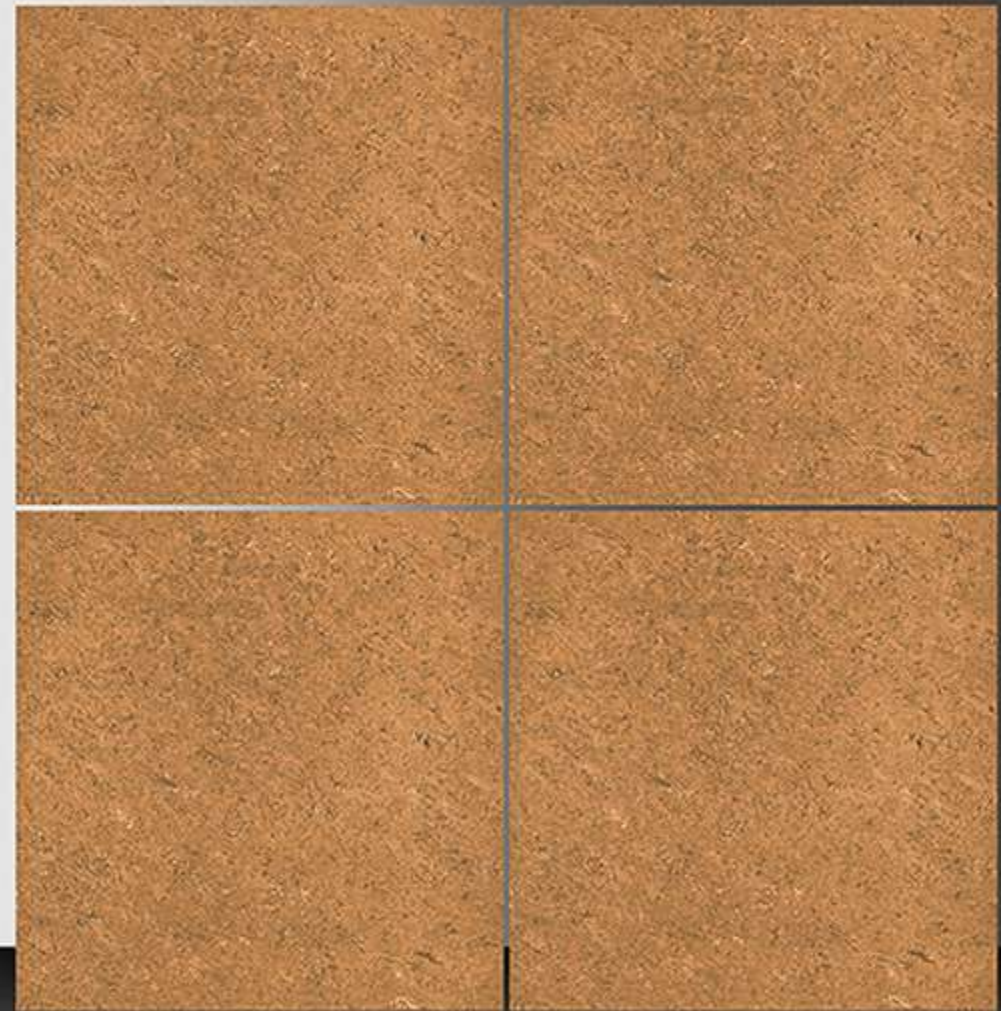

6010

Double Charge Series

WHITE BODY

PORCELAIN TILES

600X600 mm

6011

Double Charge Series

WHITE BODY