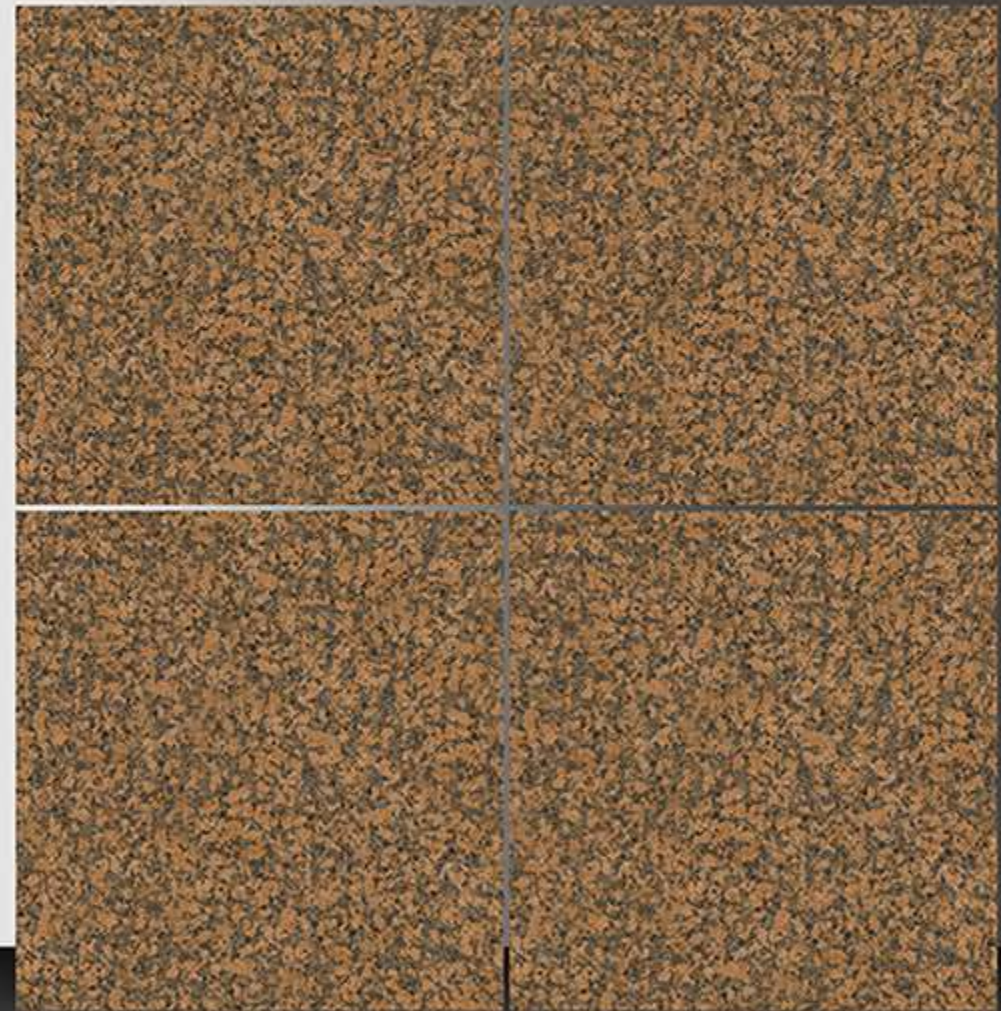

6036

Double Charge Series