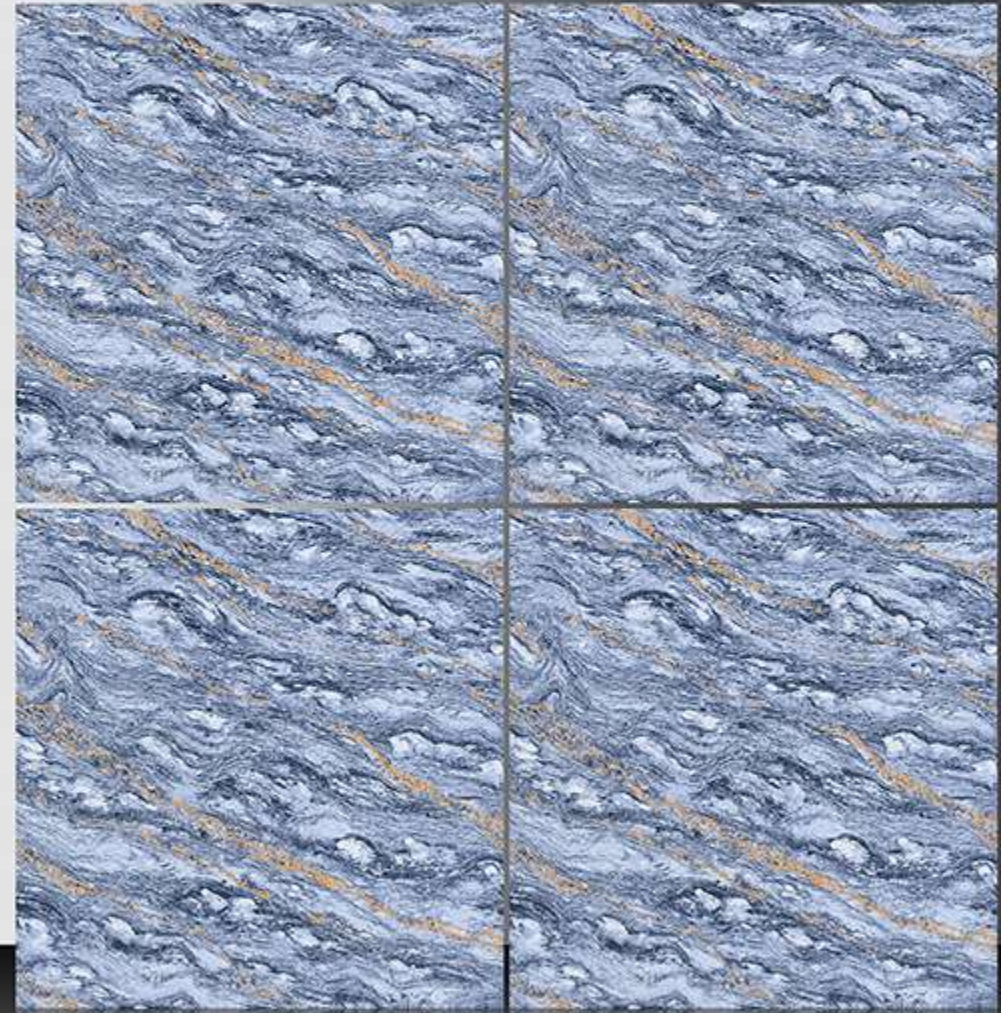

6026

Double Charge Series