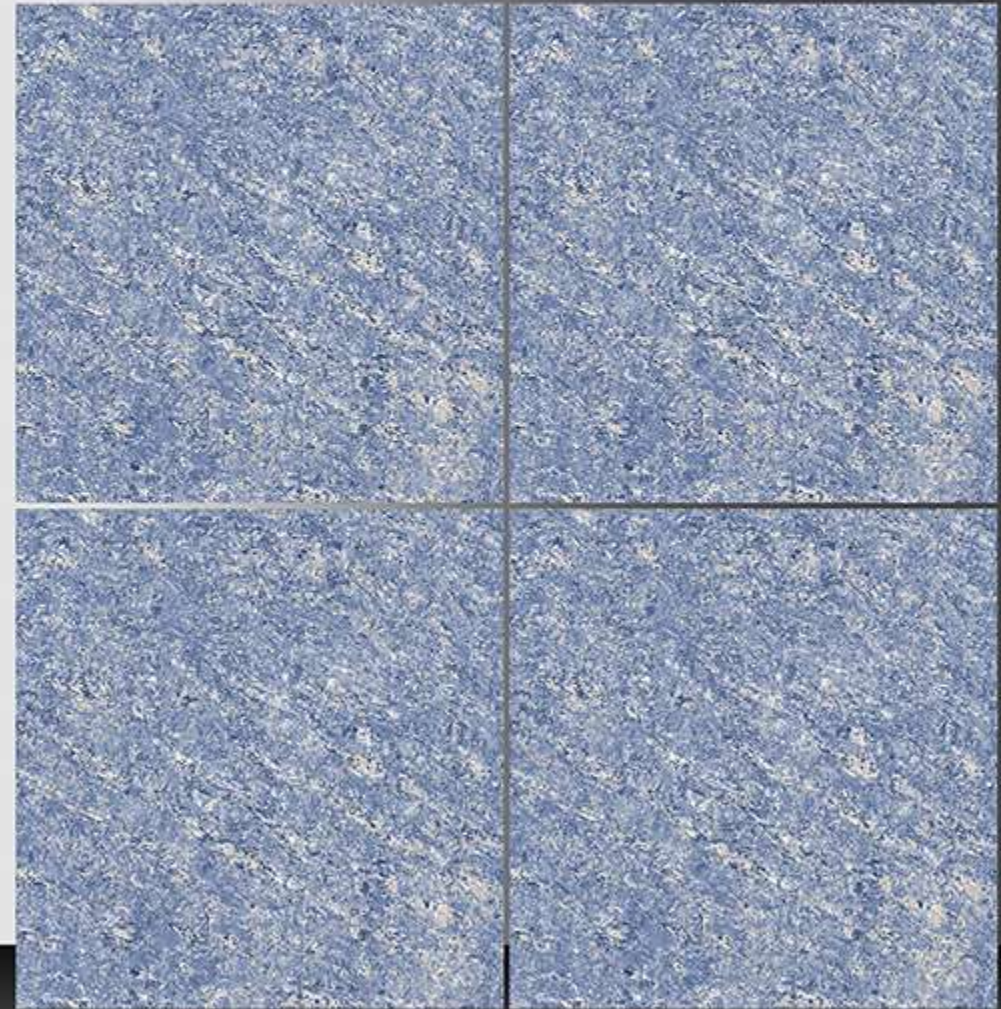

6024

Double Charge Series