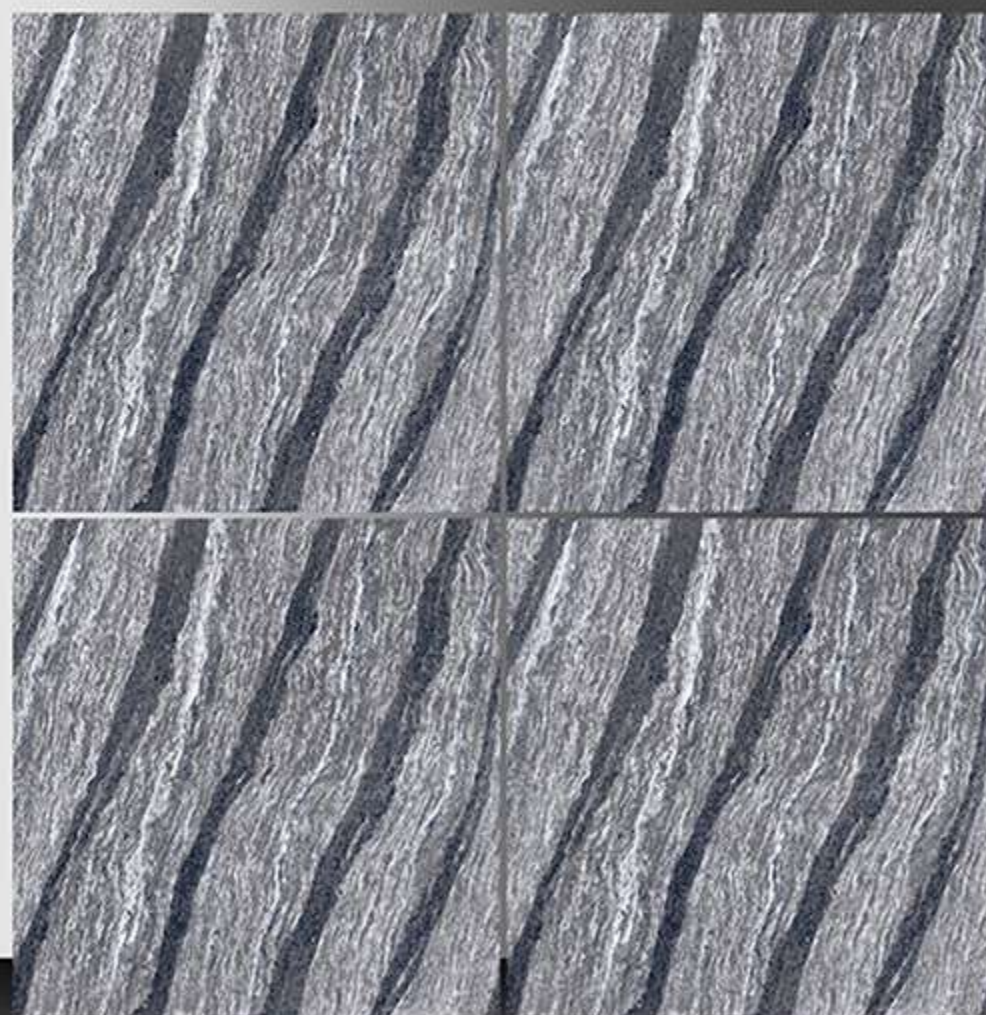

6050

Double Charge Series

WHITE BODY

PORCELAIN TILES

600X600 mm

6051

Double Charge Series

WHITE BODY