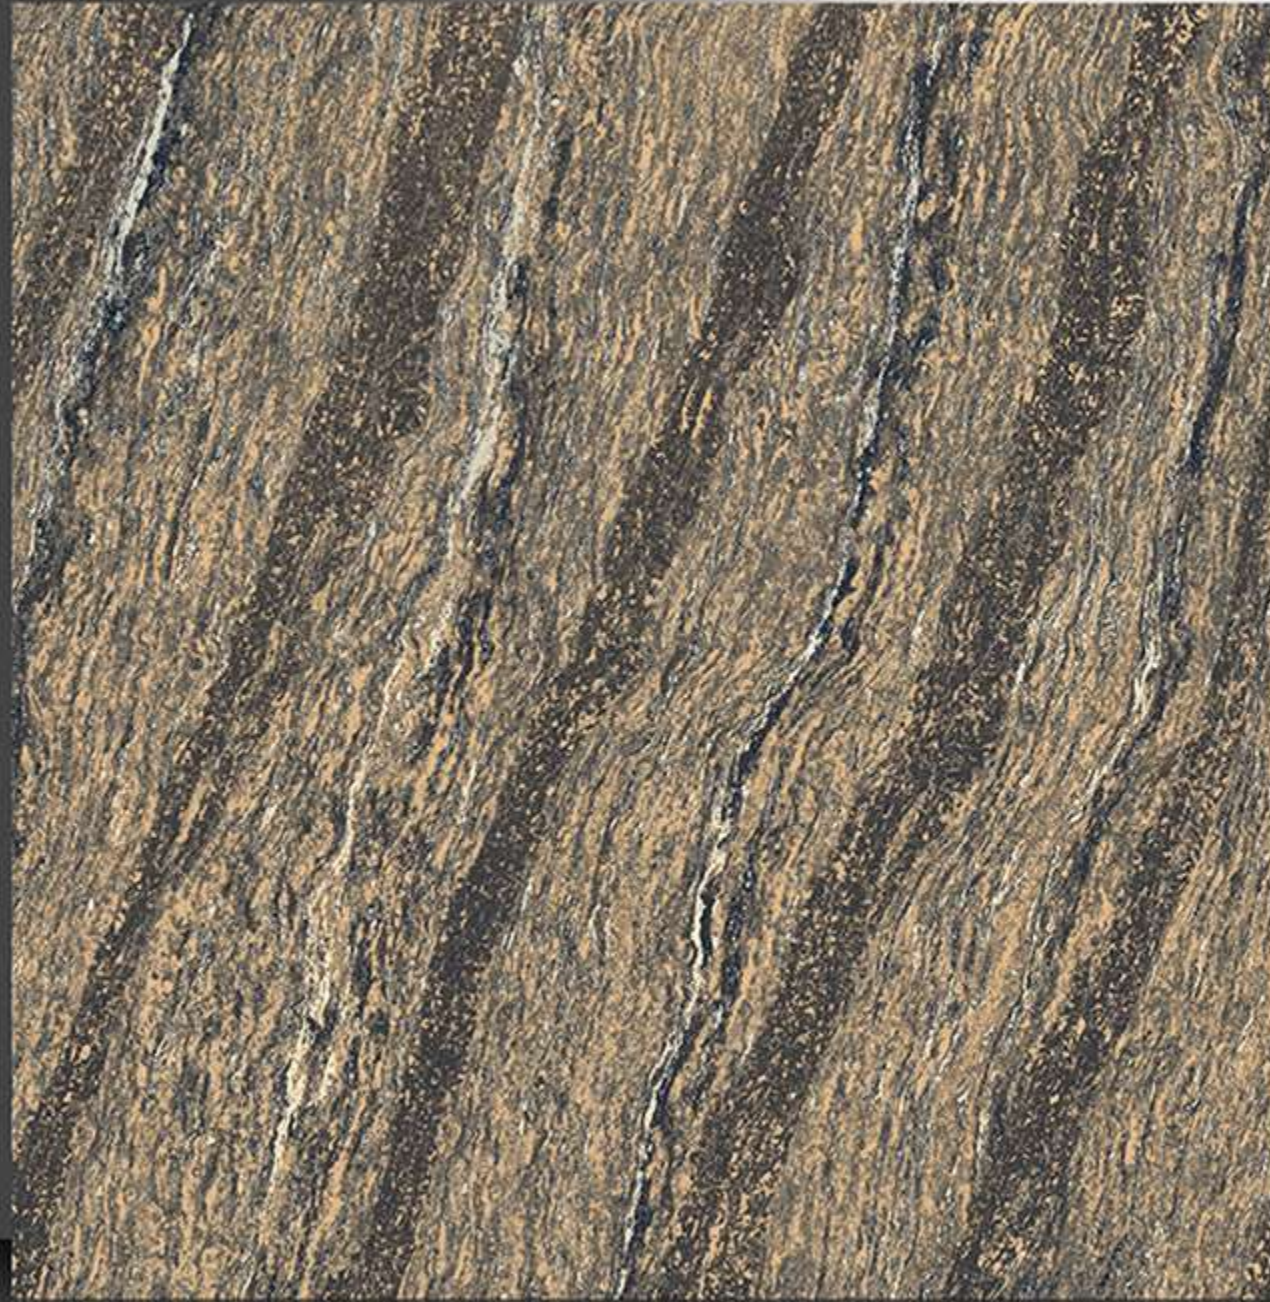

WHITE BODY

PORCELAIN TILES

600X600 mm