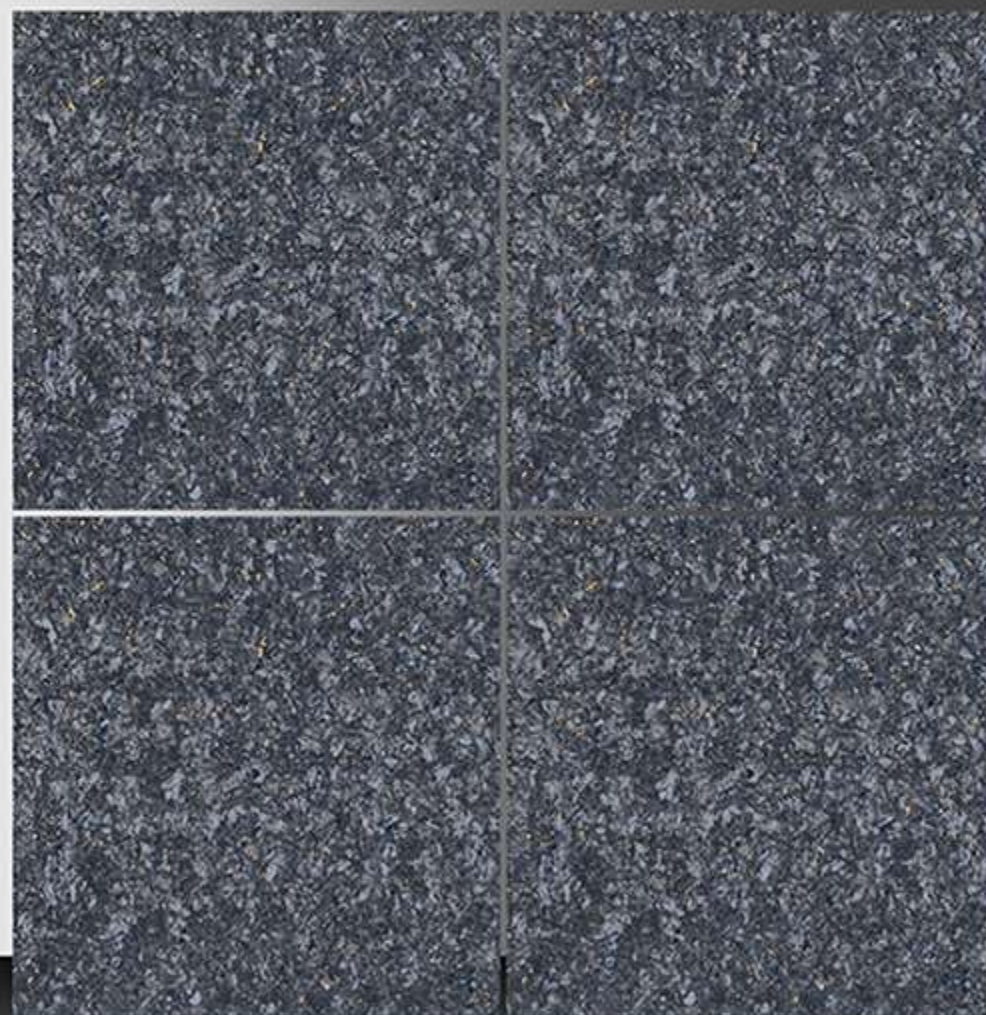

6044

Double Charge Series