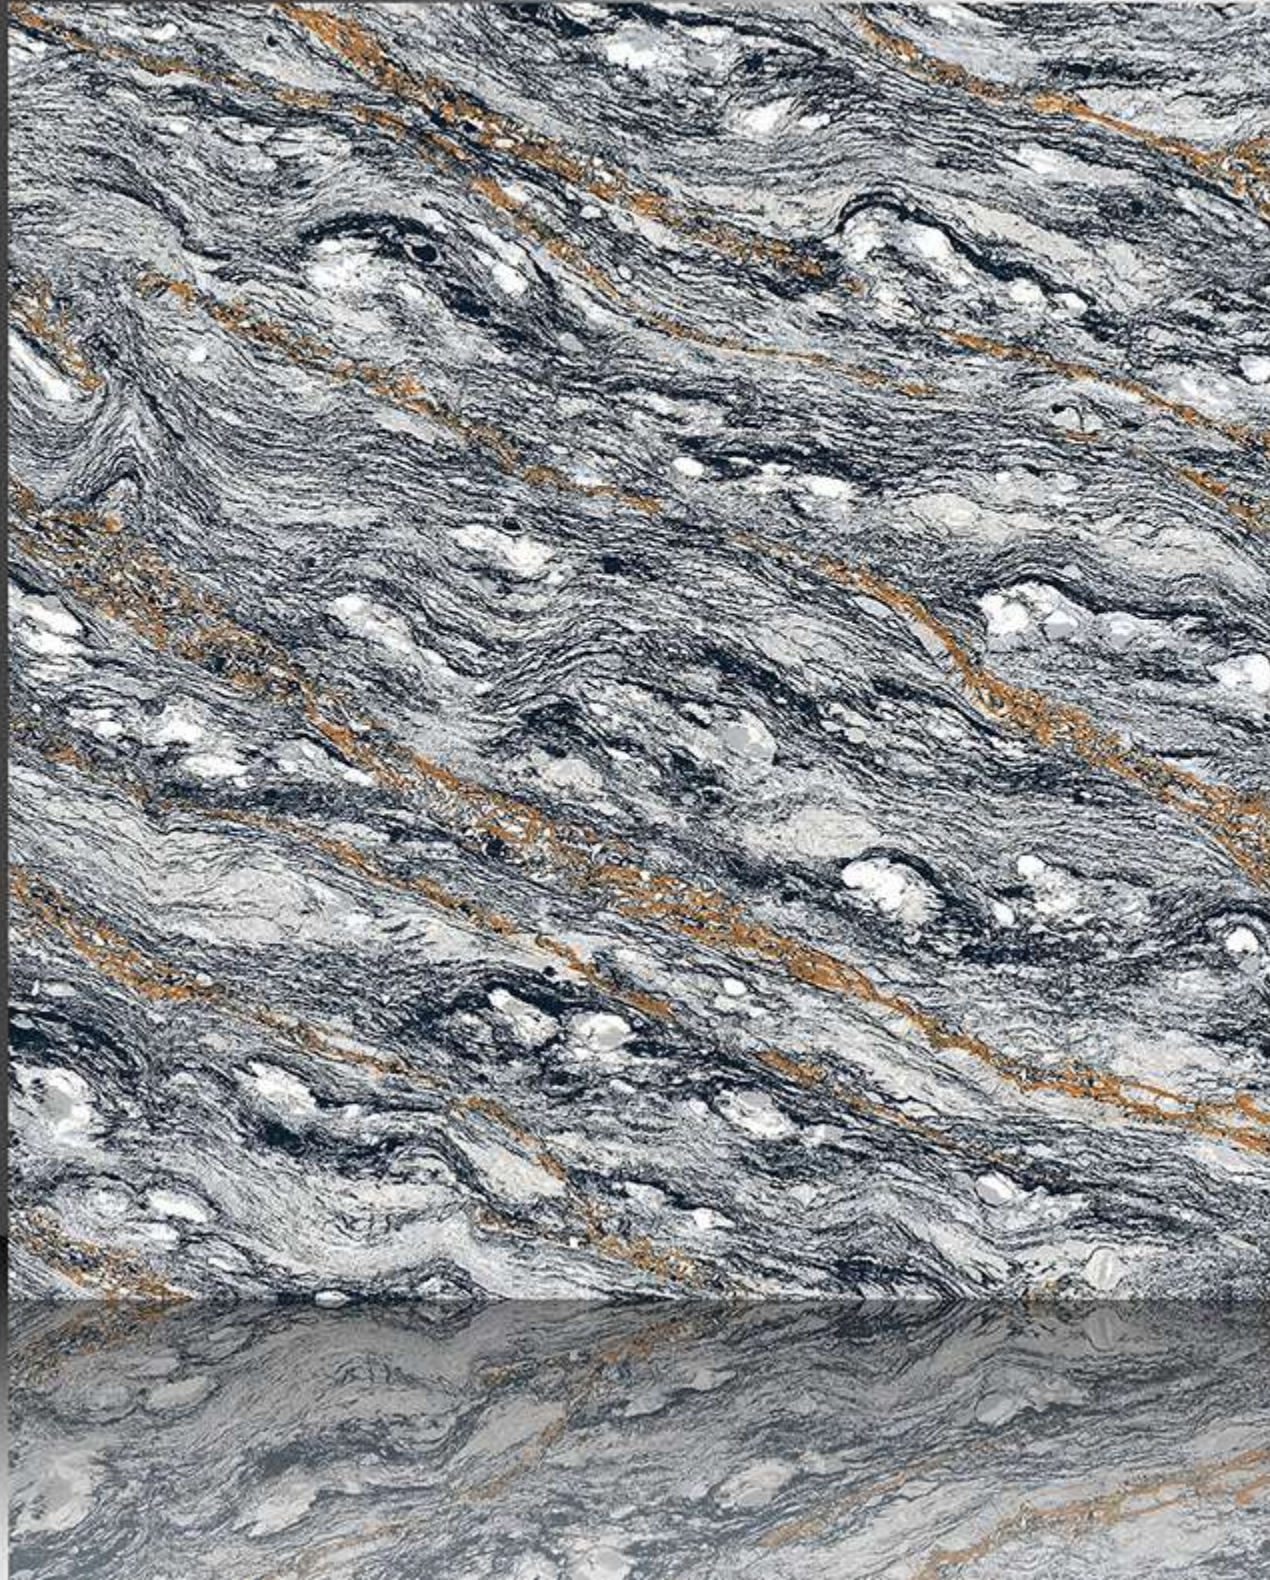

WHITE BODY

PORCELAIN TILES

600X600 mm