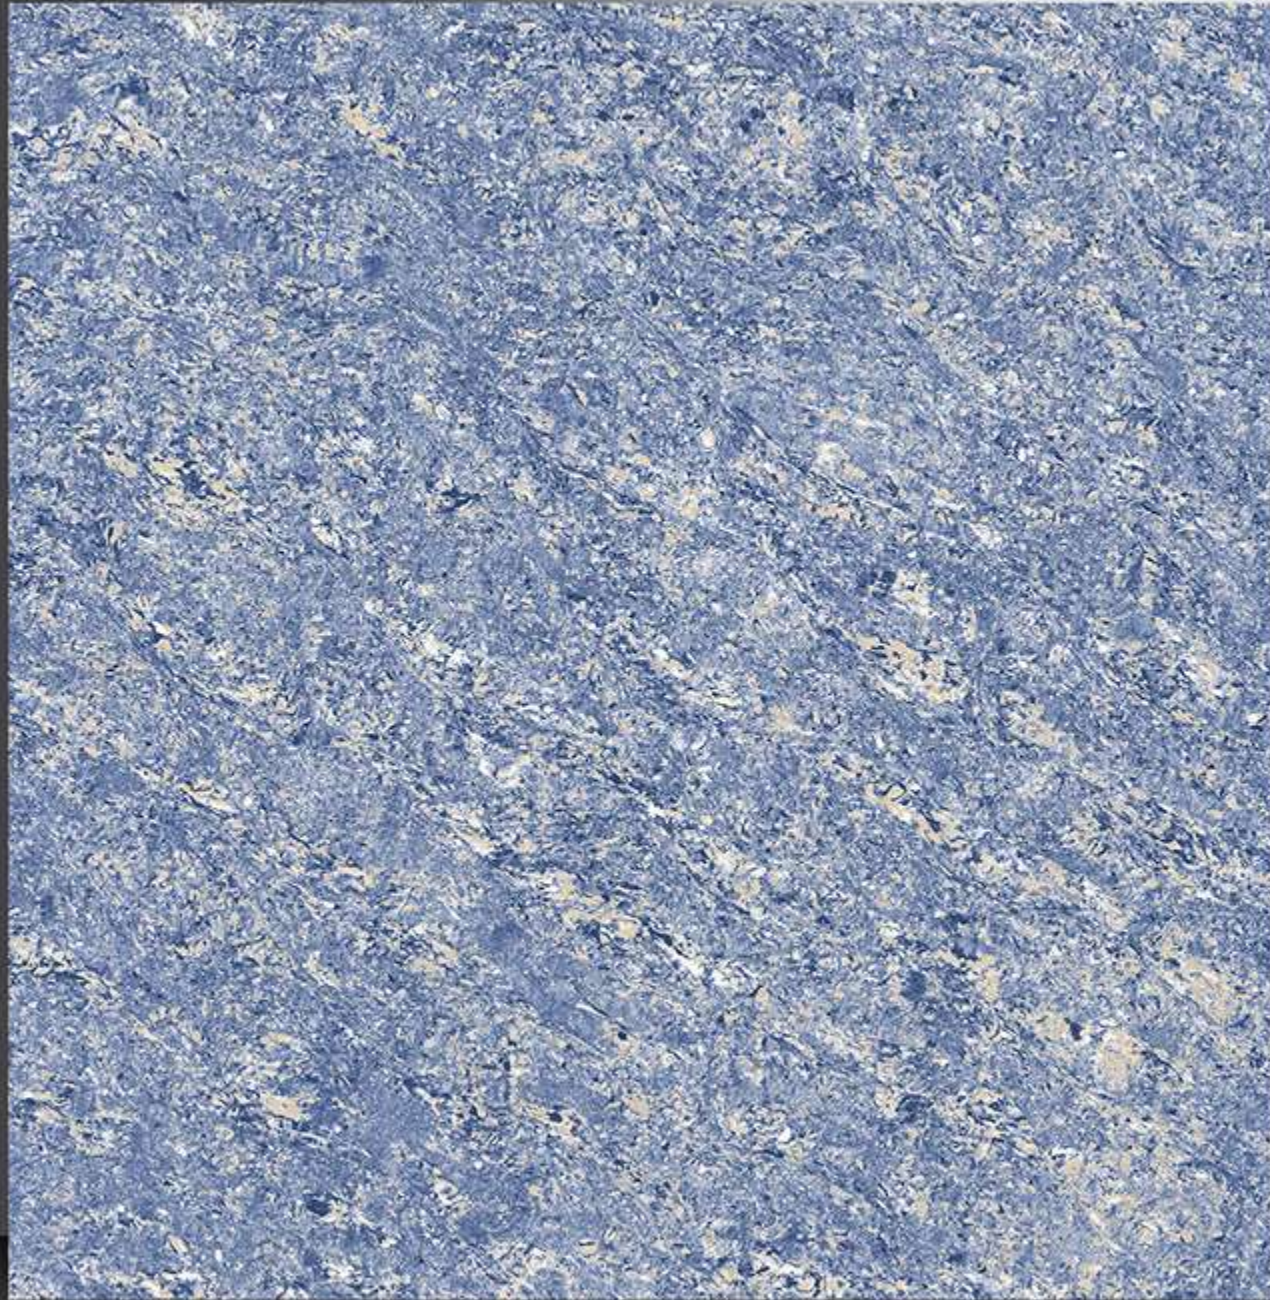

600X600 mm

6023

Double Charge Series

WHITE BODY

PORCELAIN TILES

600X600 mm

6024

Double Charge Series