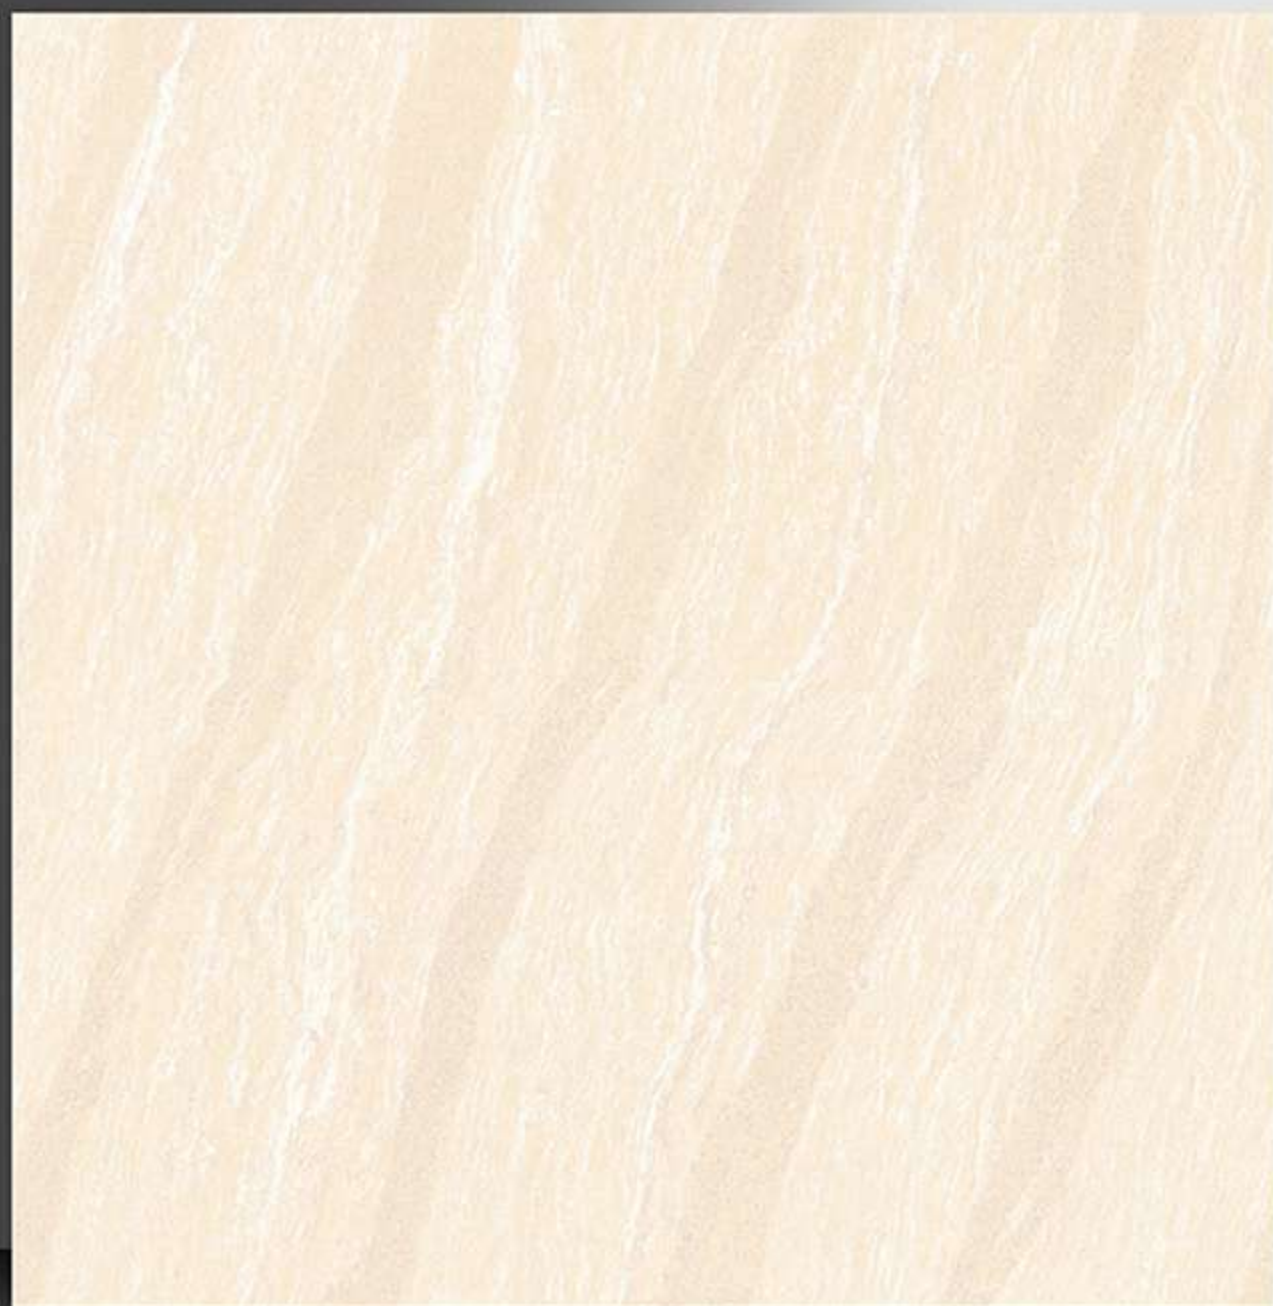

WHITE BODY

PORCELAIN TILES

600X600 mm