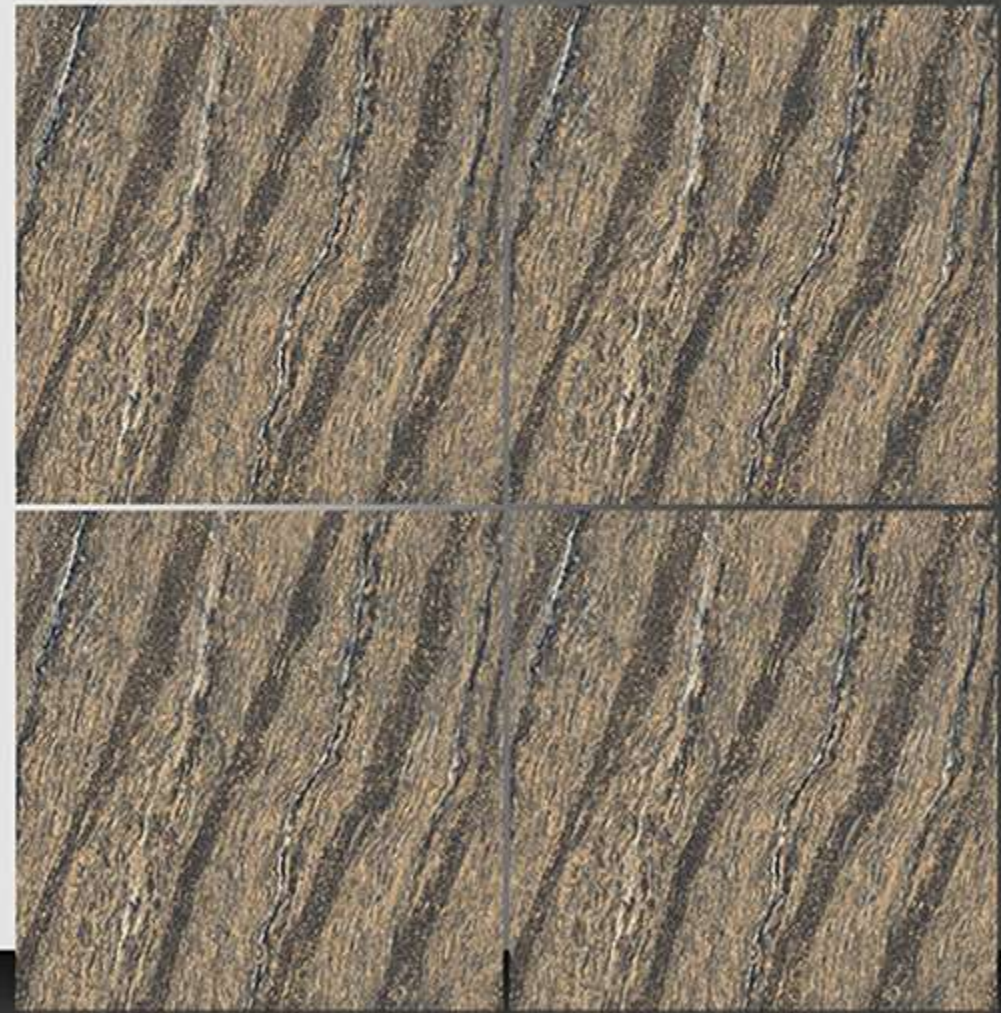

6052

Double Charge Series