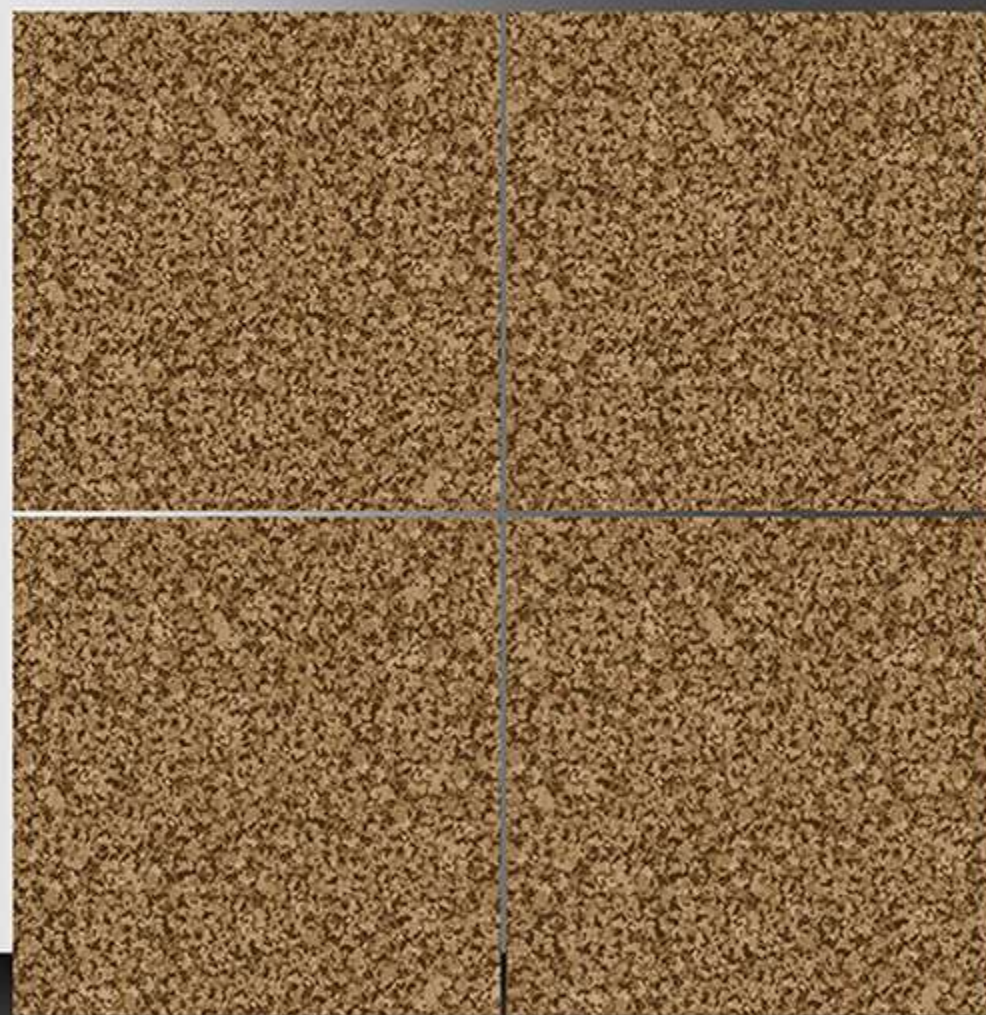

Double Charge Series

WHITE BODY

PORCELAIN TILES

600X600 mm

6030

Double Charge Series

WHITE BODY

PORCELAIN TILES