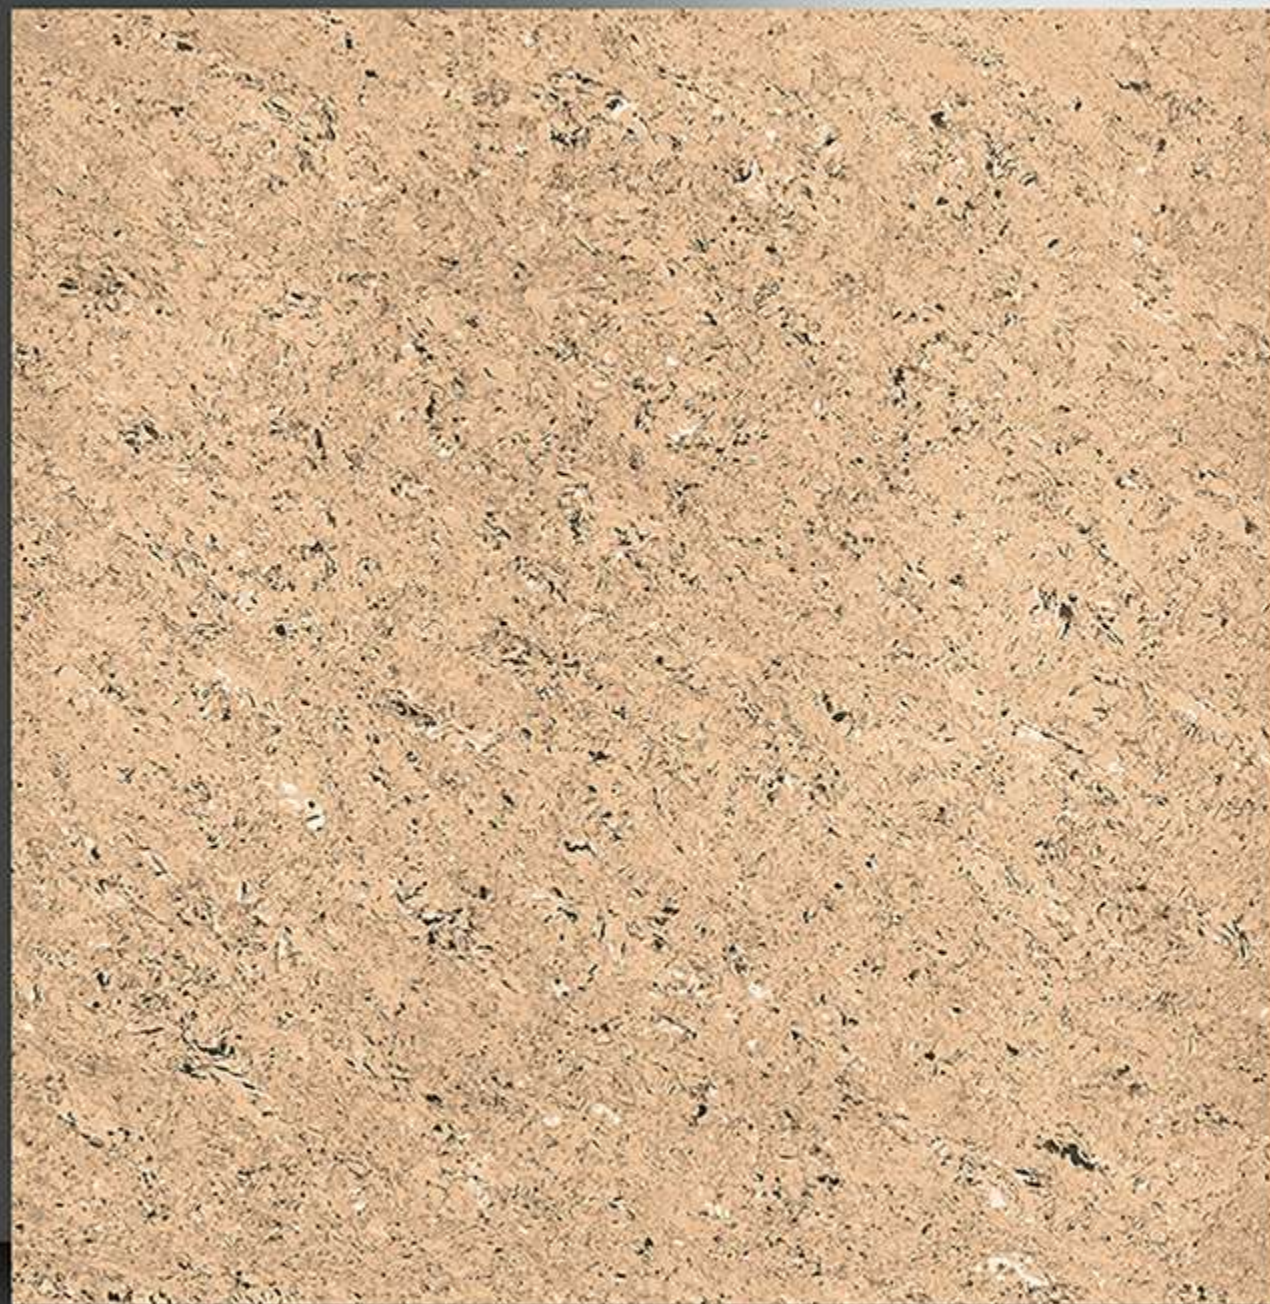

6002

Double Charge Series

WHITE BODY

PORCELAIN TILES

600X600 mm

6003

Double Charge Series

WHITE BODY