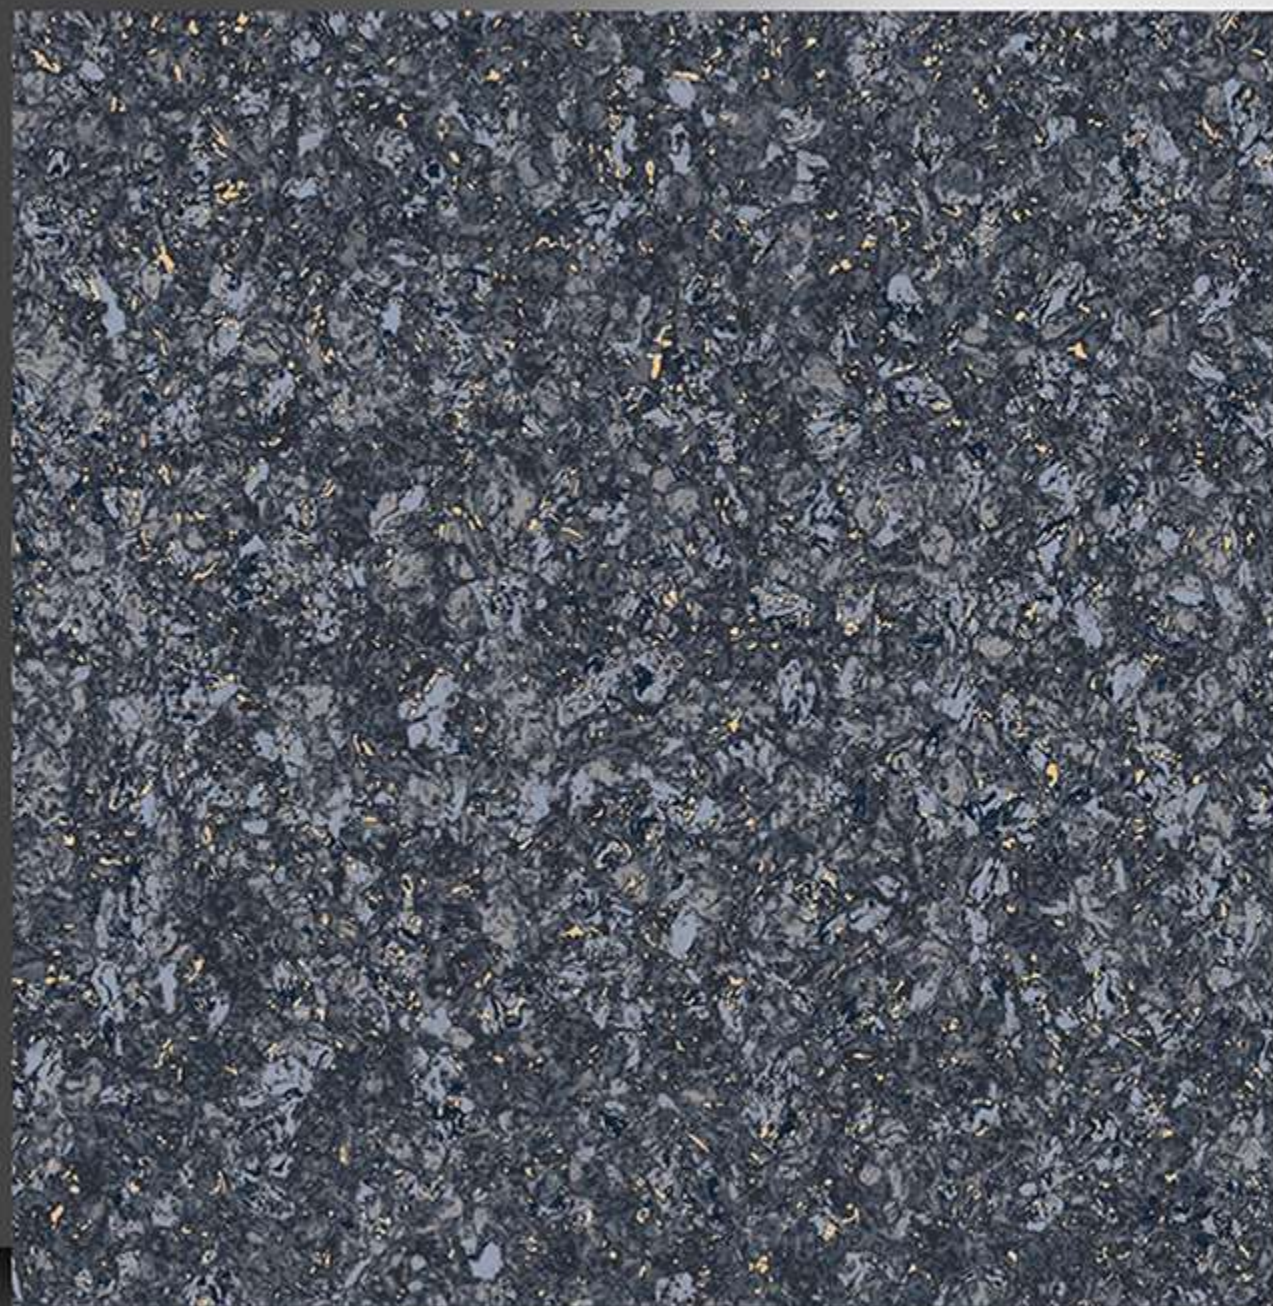

WHITE BODY

PORCELAIN TILES

600X600 mm