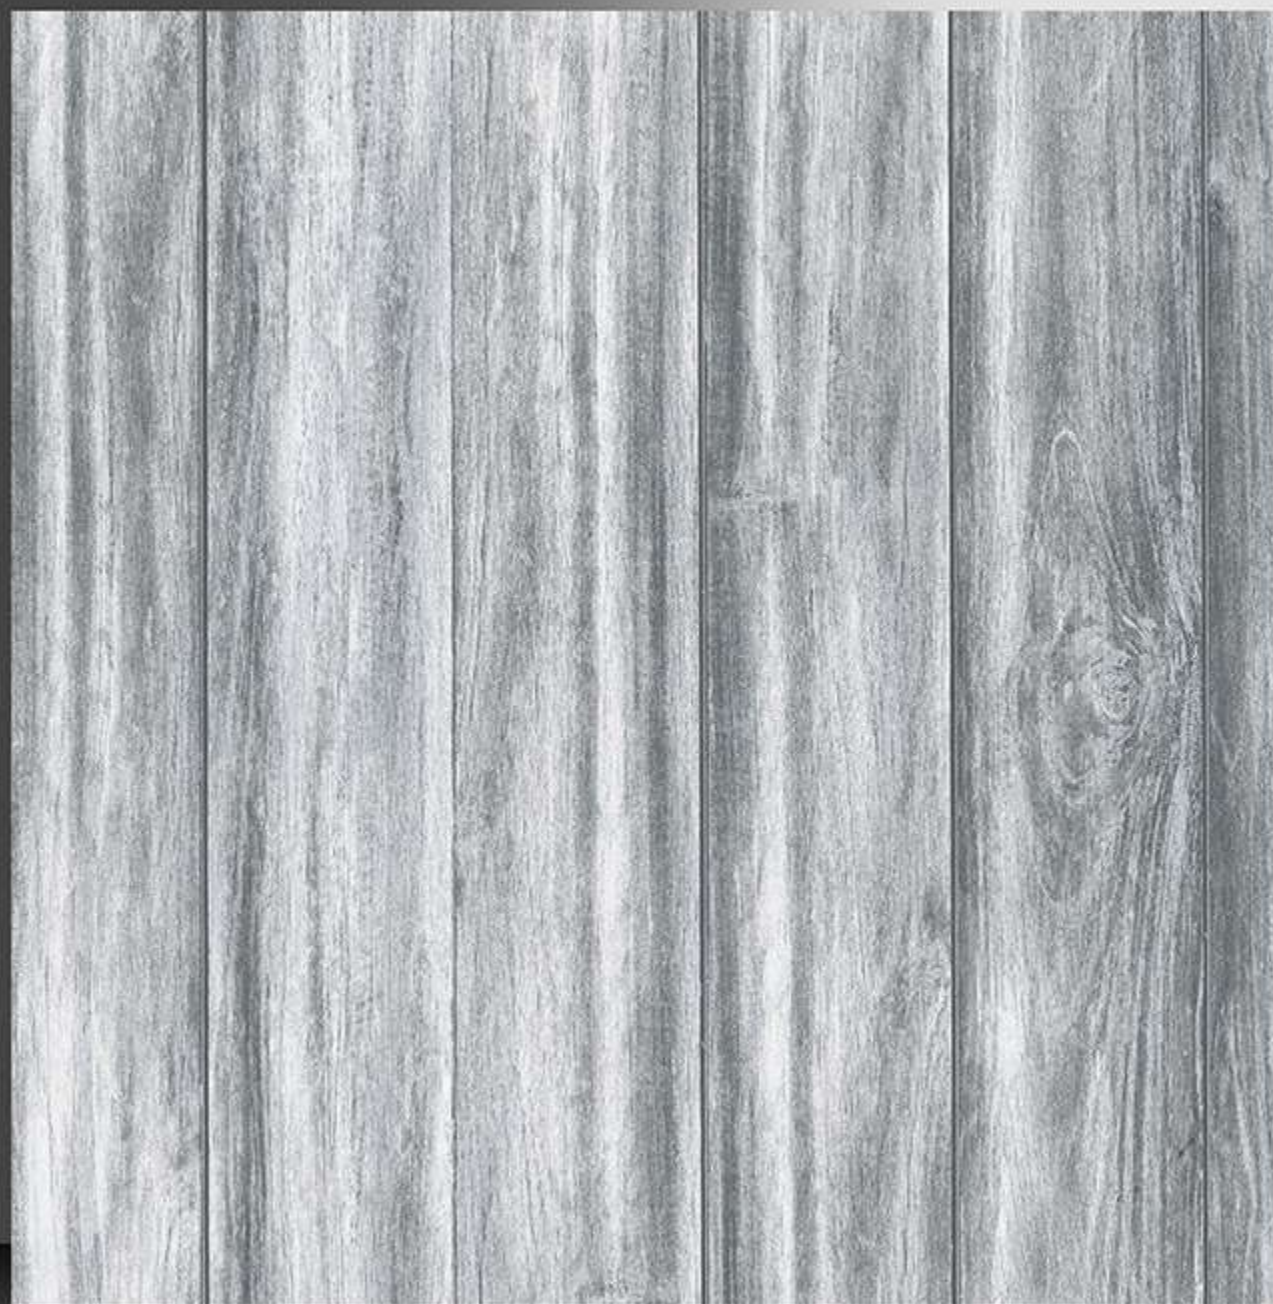

7033

WOODEN SERIES

WHITE BODY

PORCELAIN TILES

600X600 mm

7034

WOODEN SERIES

WHITE BODY