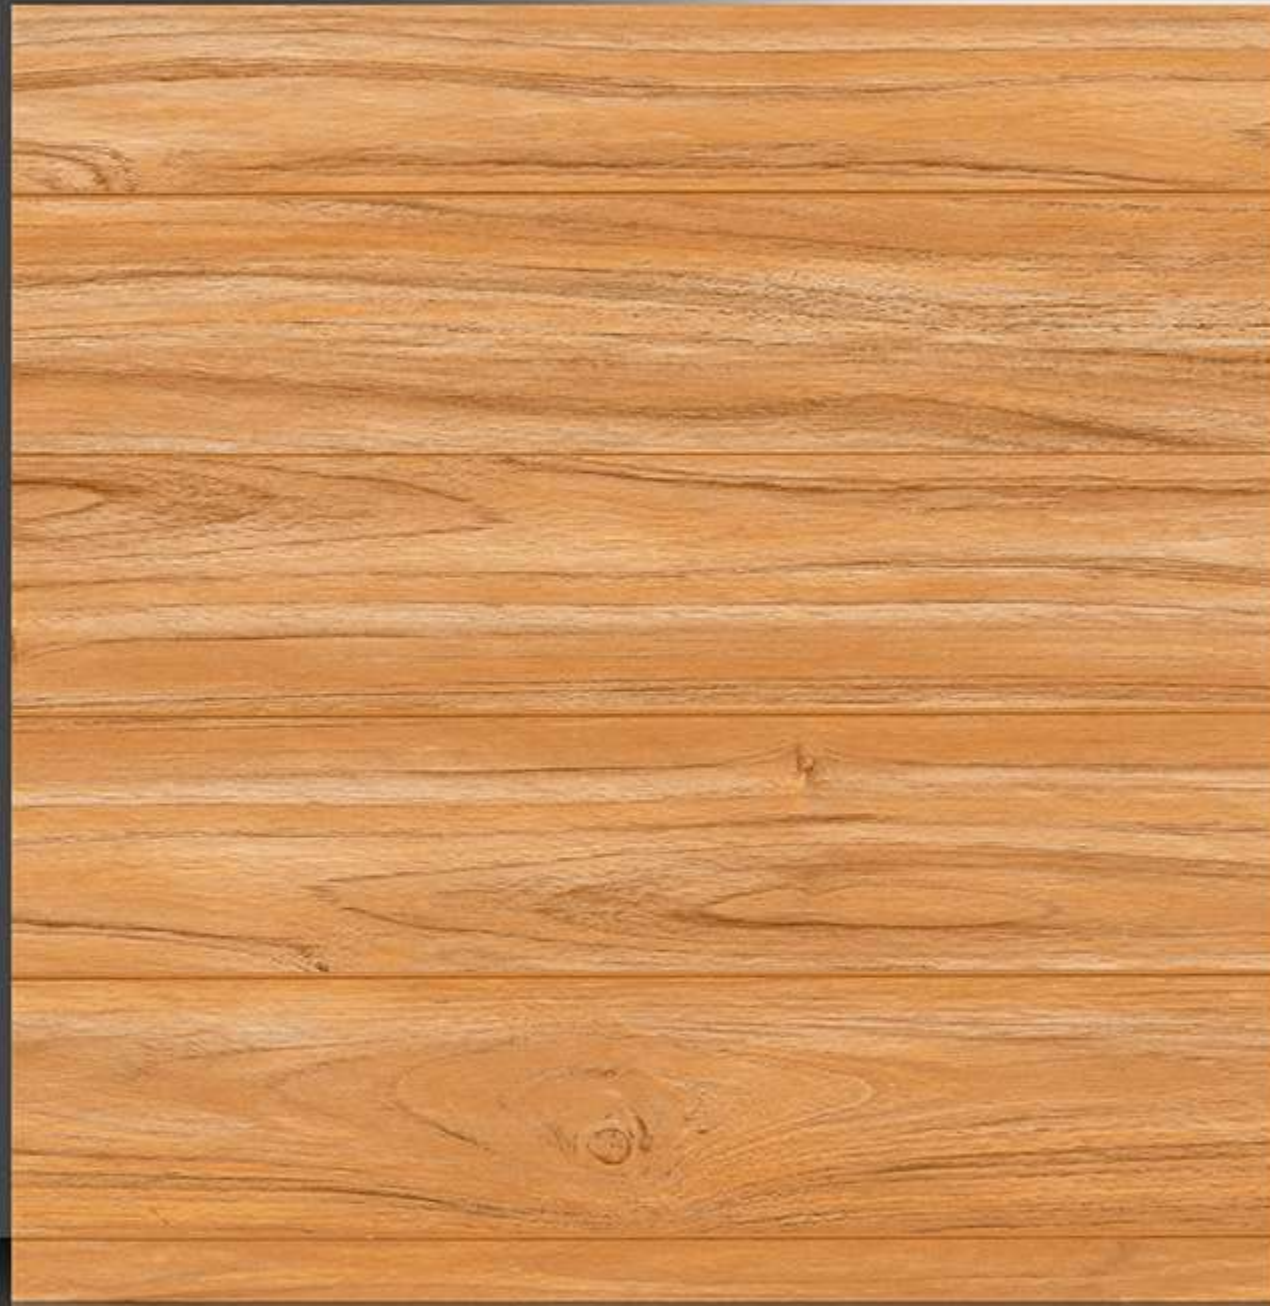

WHITE BODY

PORCELAIN TILES

600X600 mm

7031

WOODEN SERIES

WHITE BODY

PORCELAIN TILES

600X600 mm