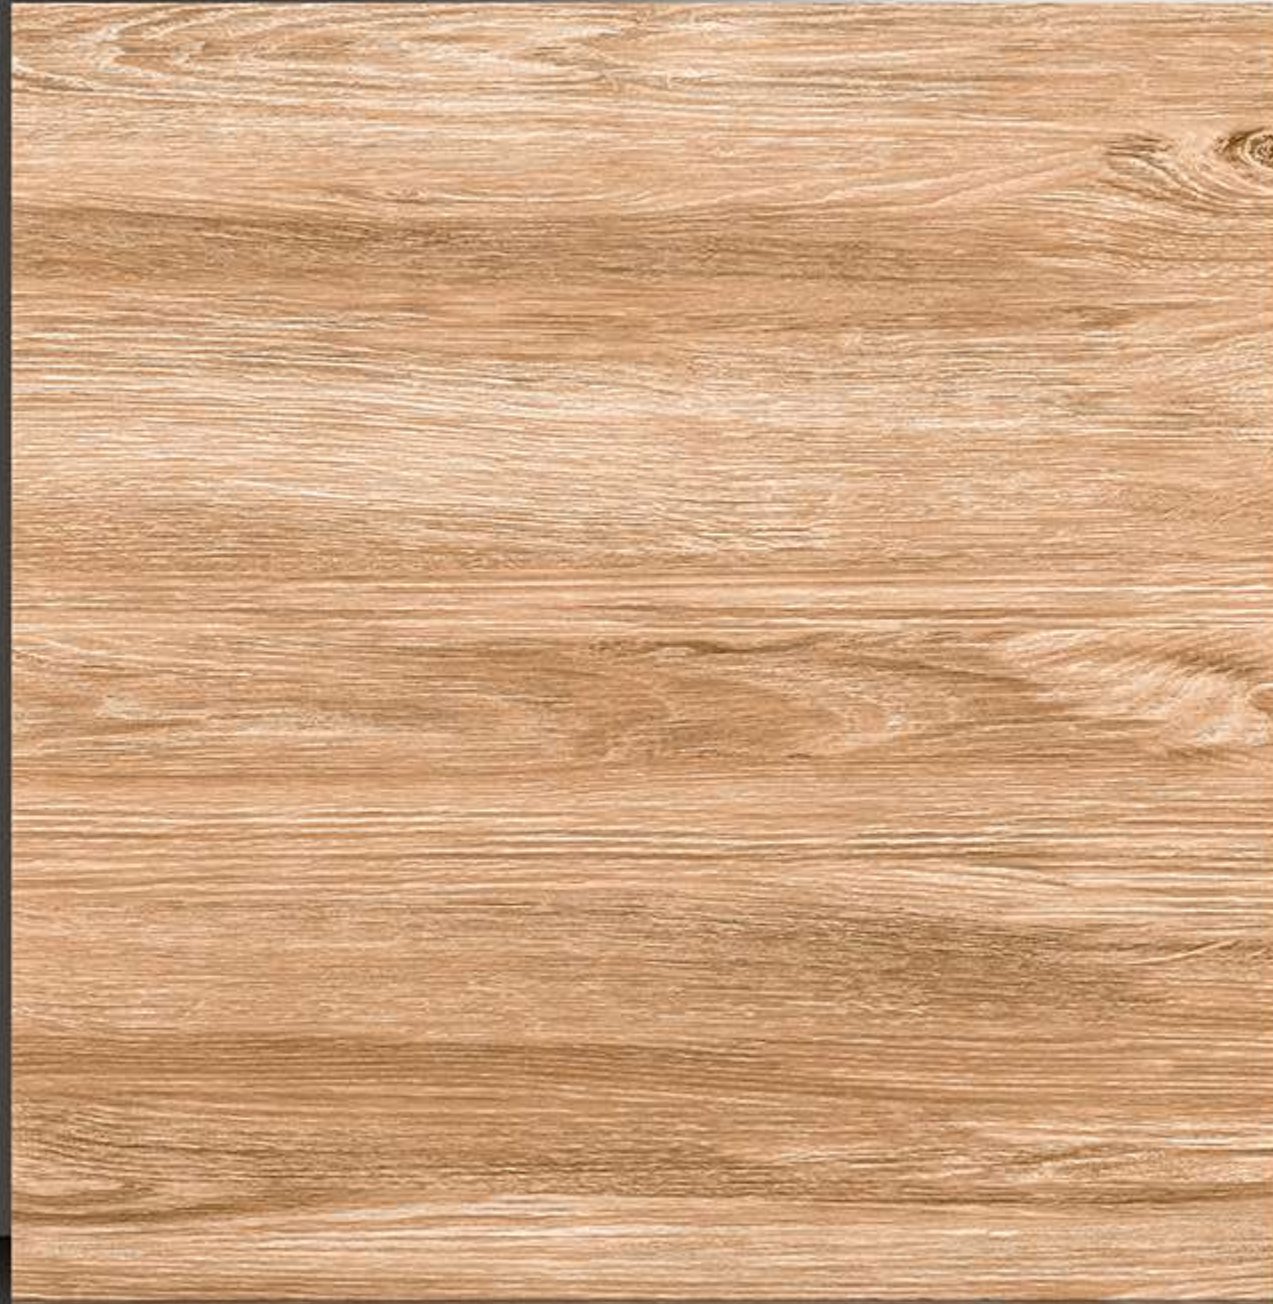

WHITE BODY

PORCELAIN TILES

600X600 mm