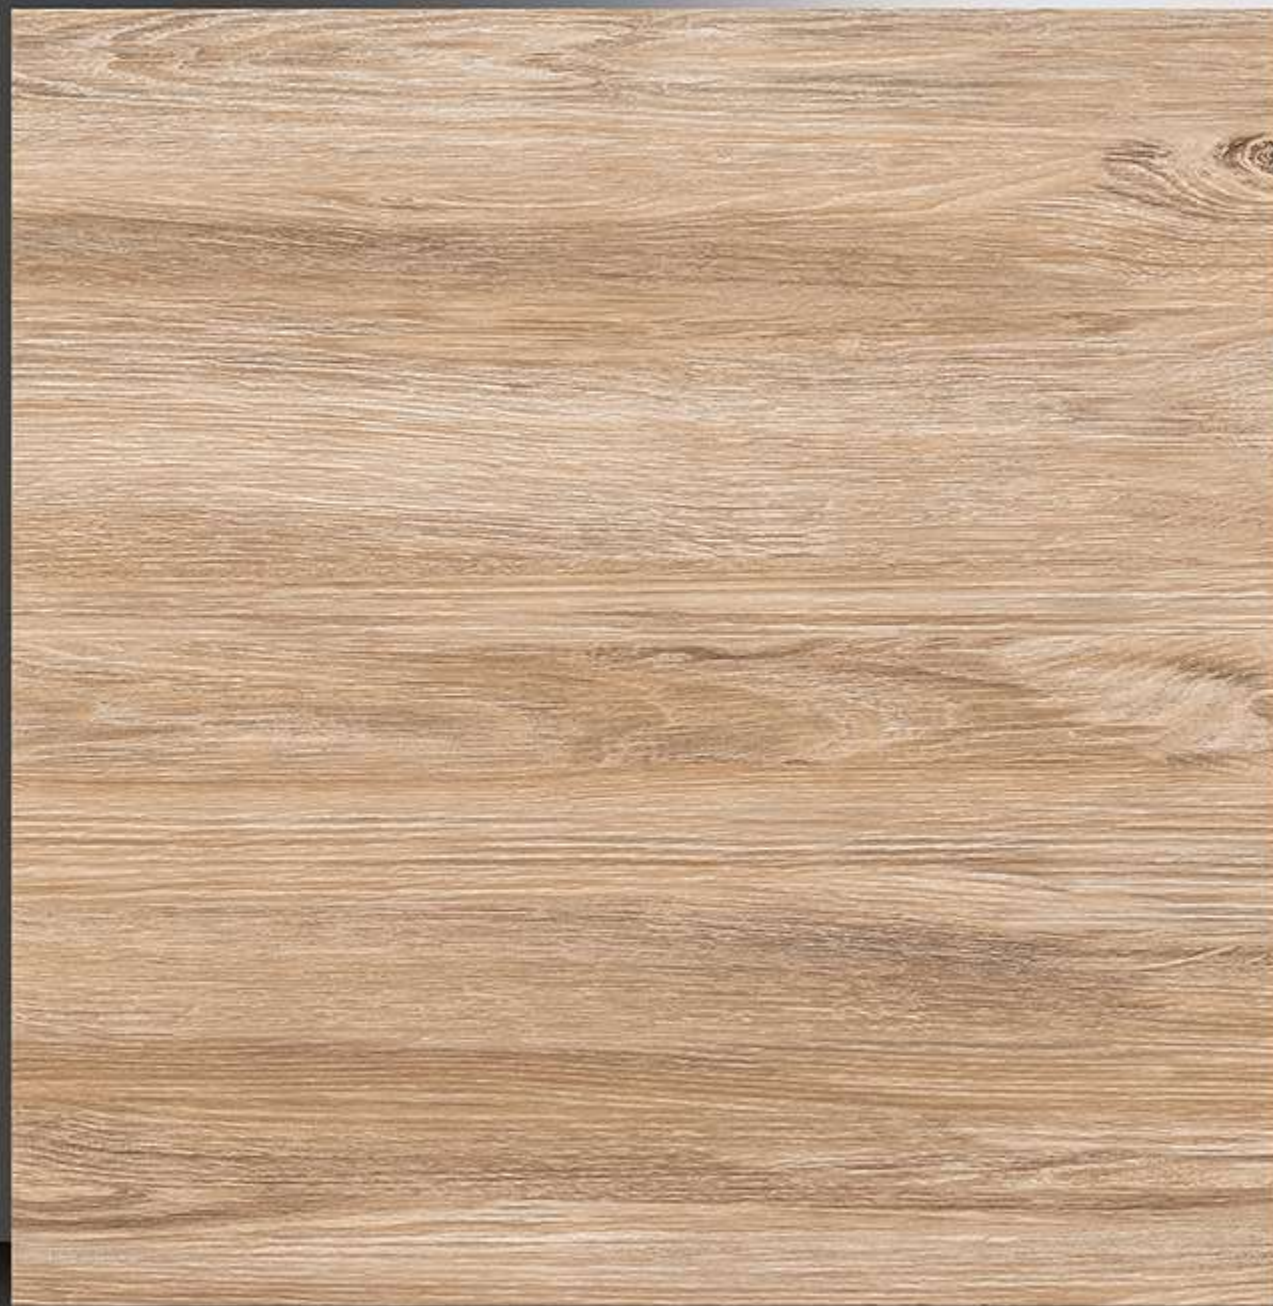

WHITE BODY

PORCELAIN TILES

600X600 mm