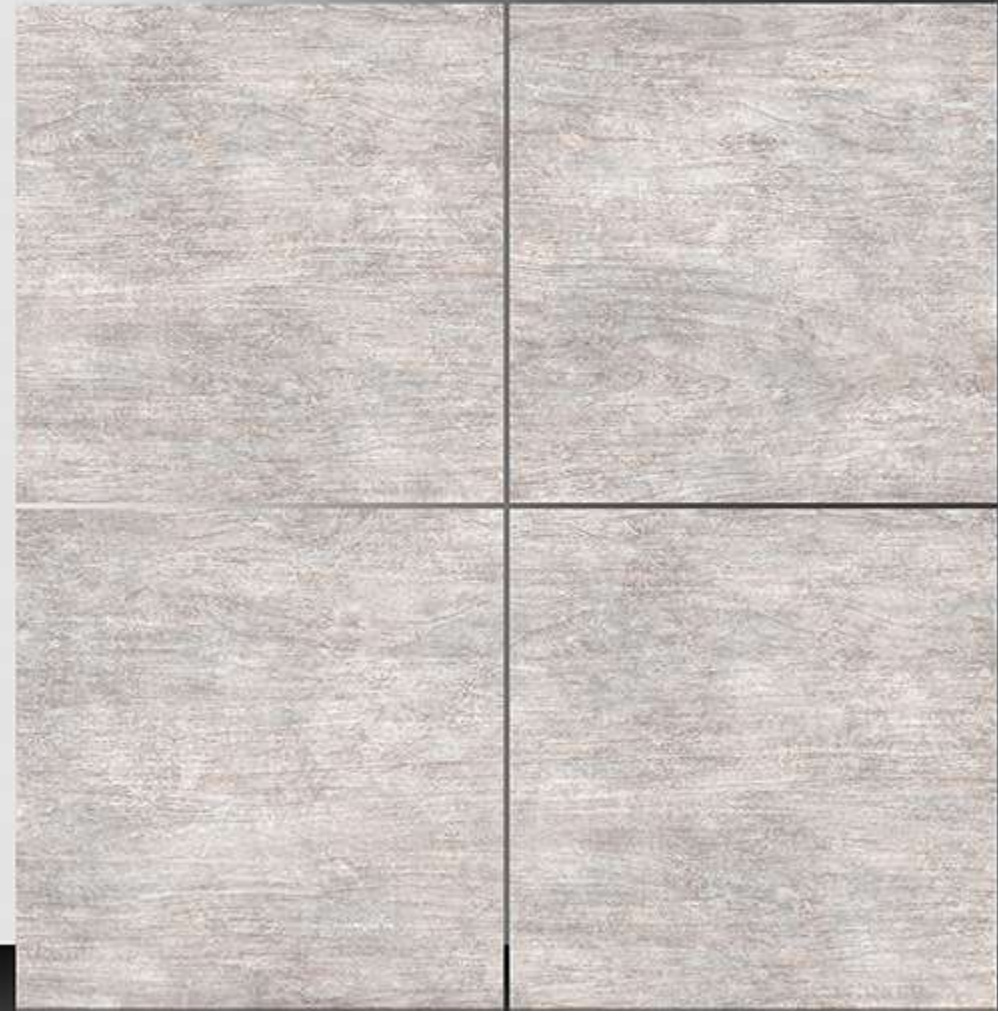

7035

WOODEN SERIES