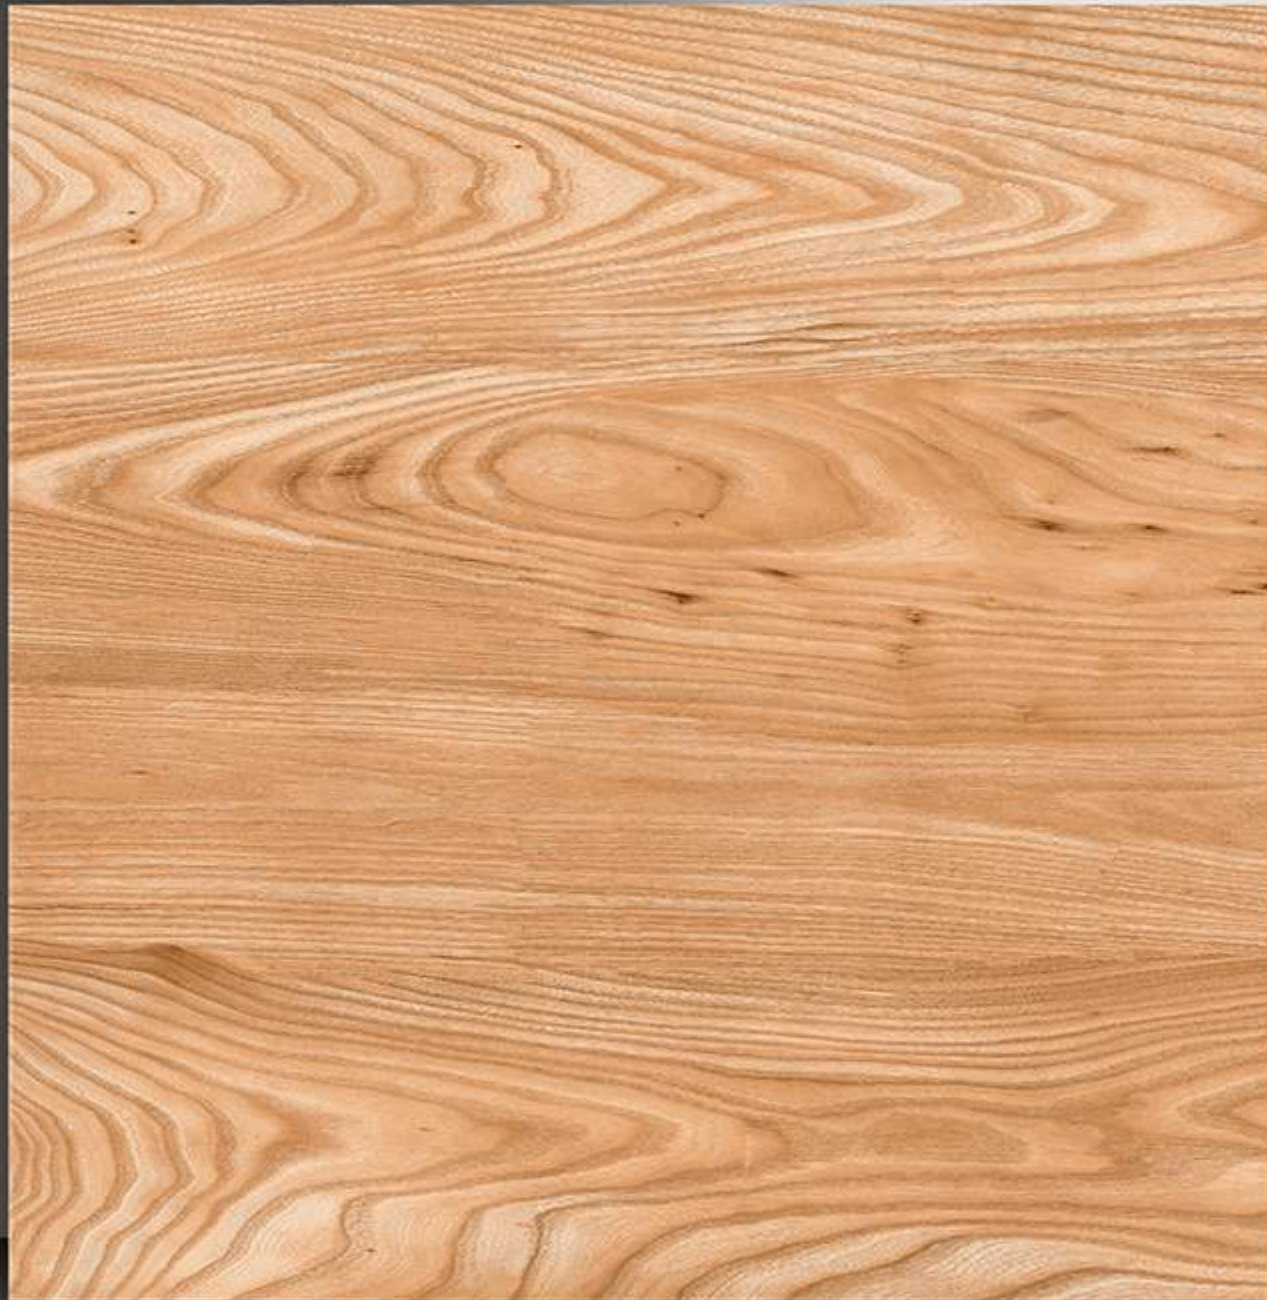

PORCELAIN TILES

600X600 mm

7054

WOODEN SERIES

WHITE BODY

PORCELAIN TILES

600X600 mm

7055