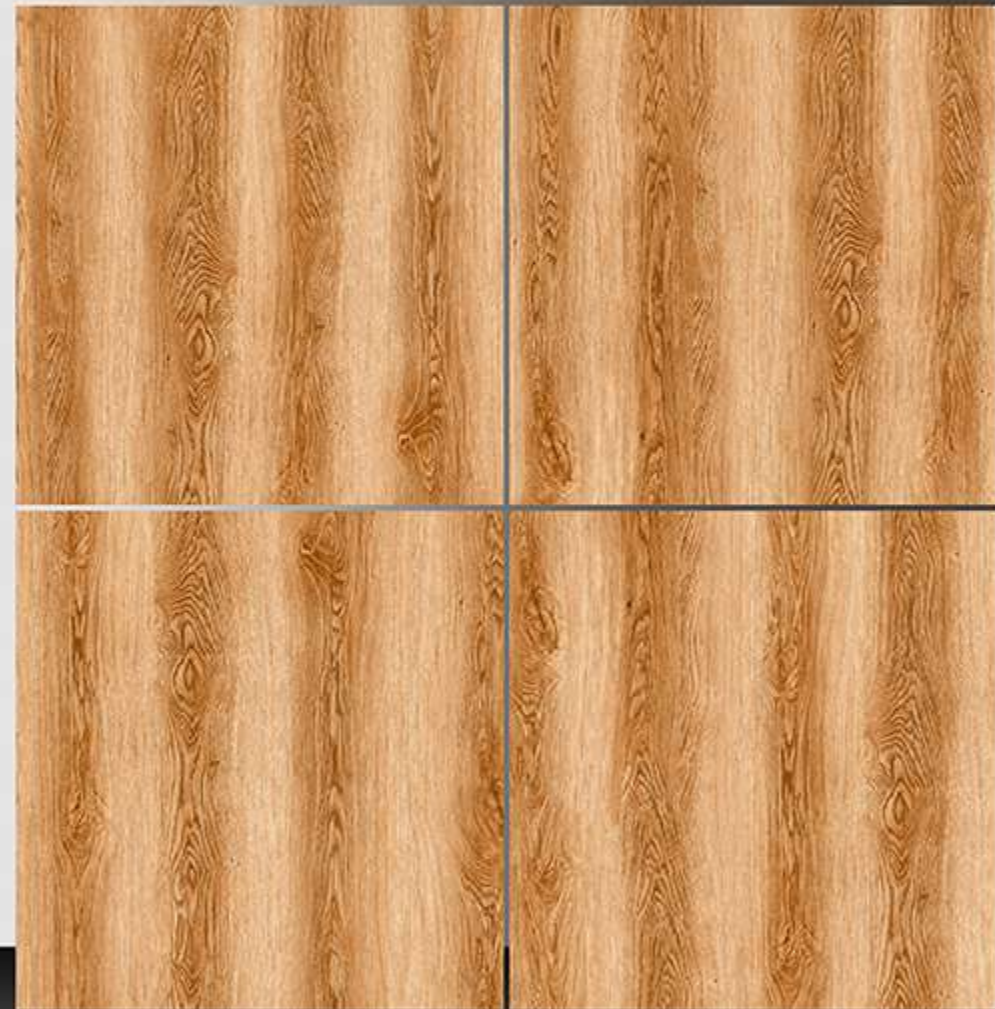

WHITE BODY

PORCELAIN TILES

600X600 mm

7073

WOODEN SERIES

WHITE BODY

PORCELAIN TILES

600X600 mm