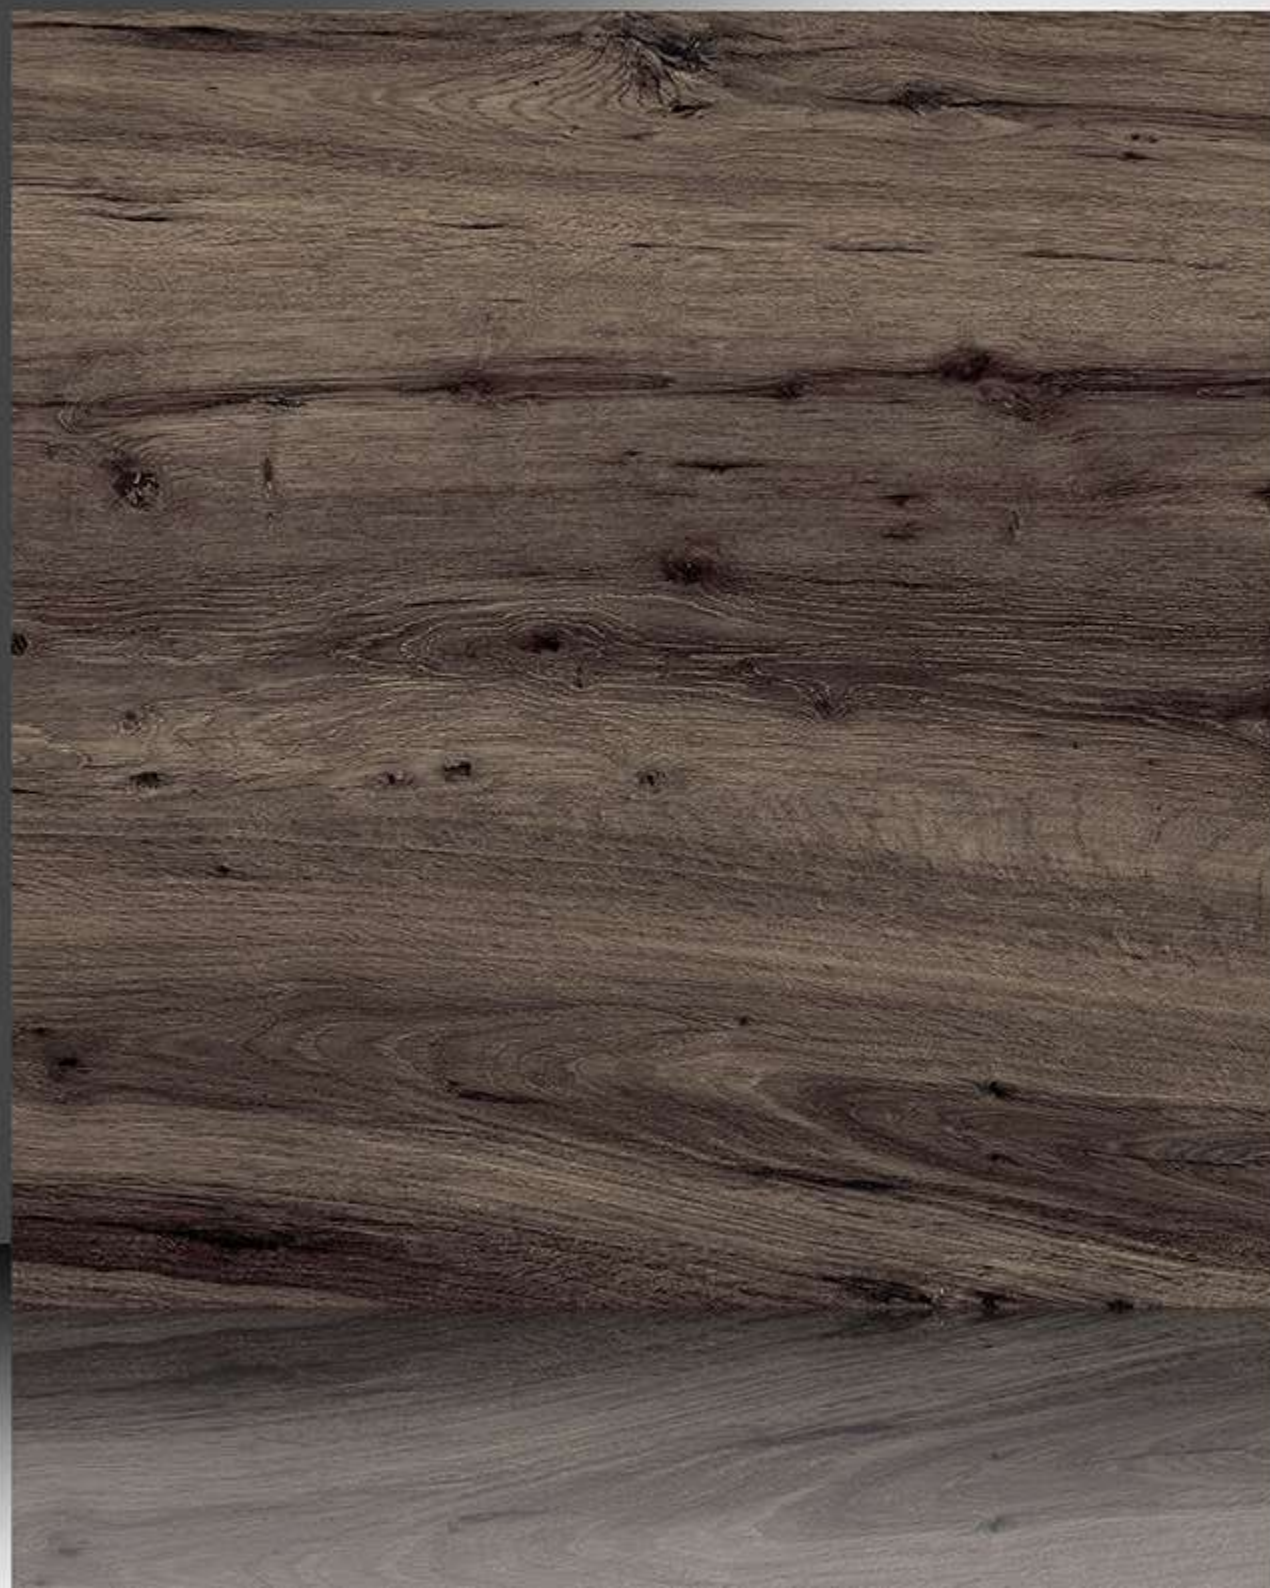

WHITE BODY

PORCELAIN TILES

600X600 mm