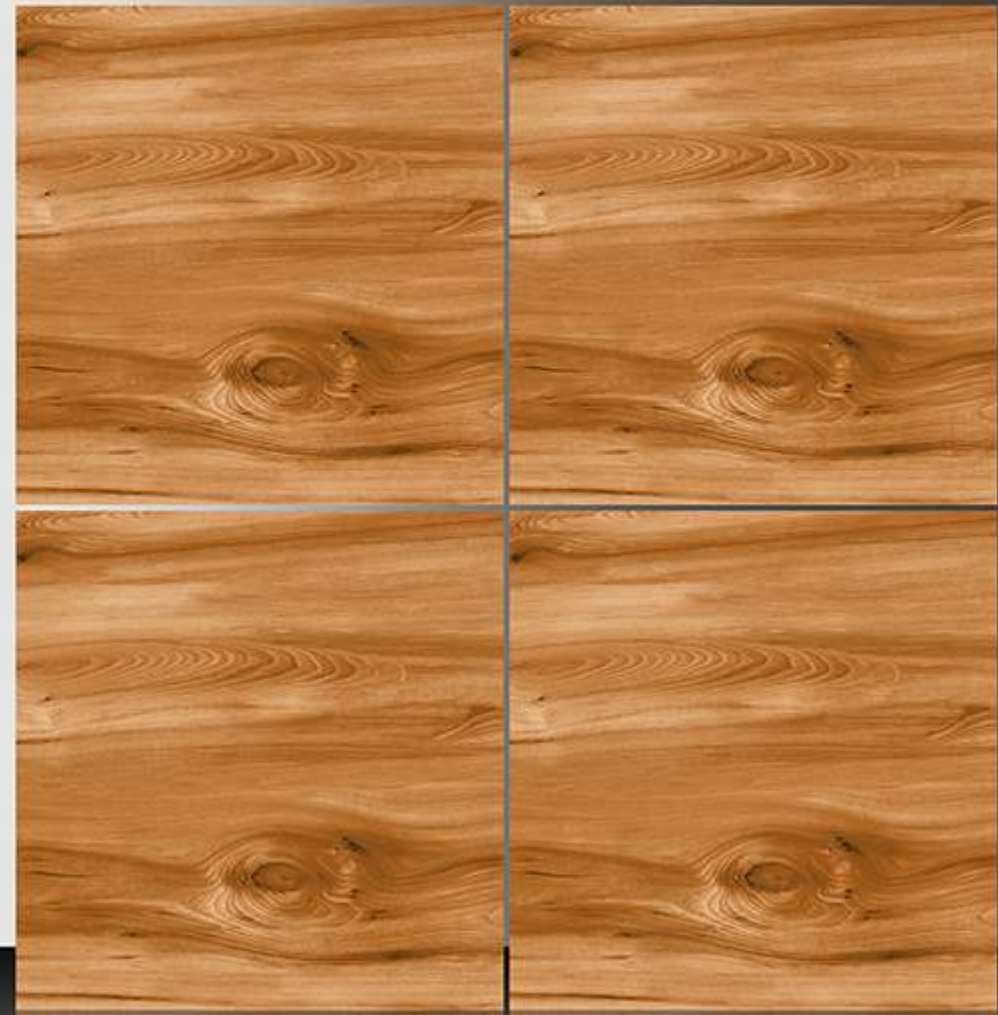

7084

WOODEN SERIES