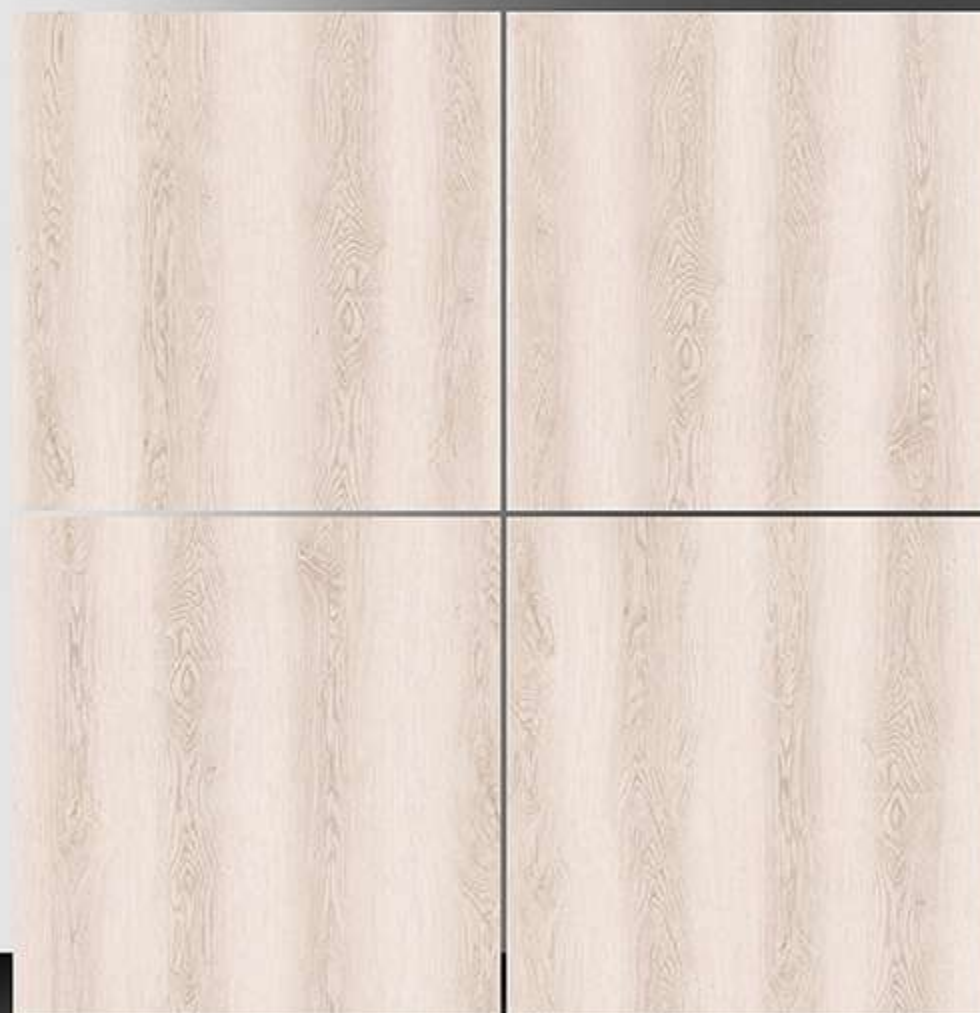

7074

WOODEN SERIES

WHITE BODY

PORCELAIN TILES

600X600 mm

7075

WOODEN SERIES

WHITE BODY