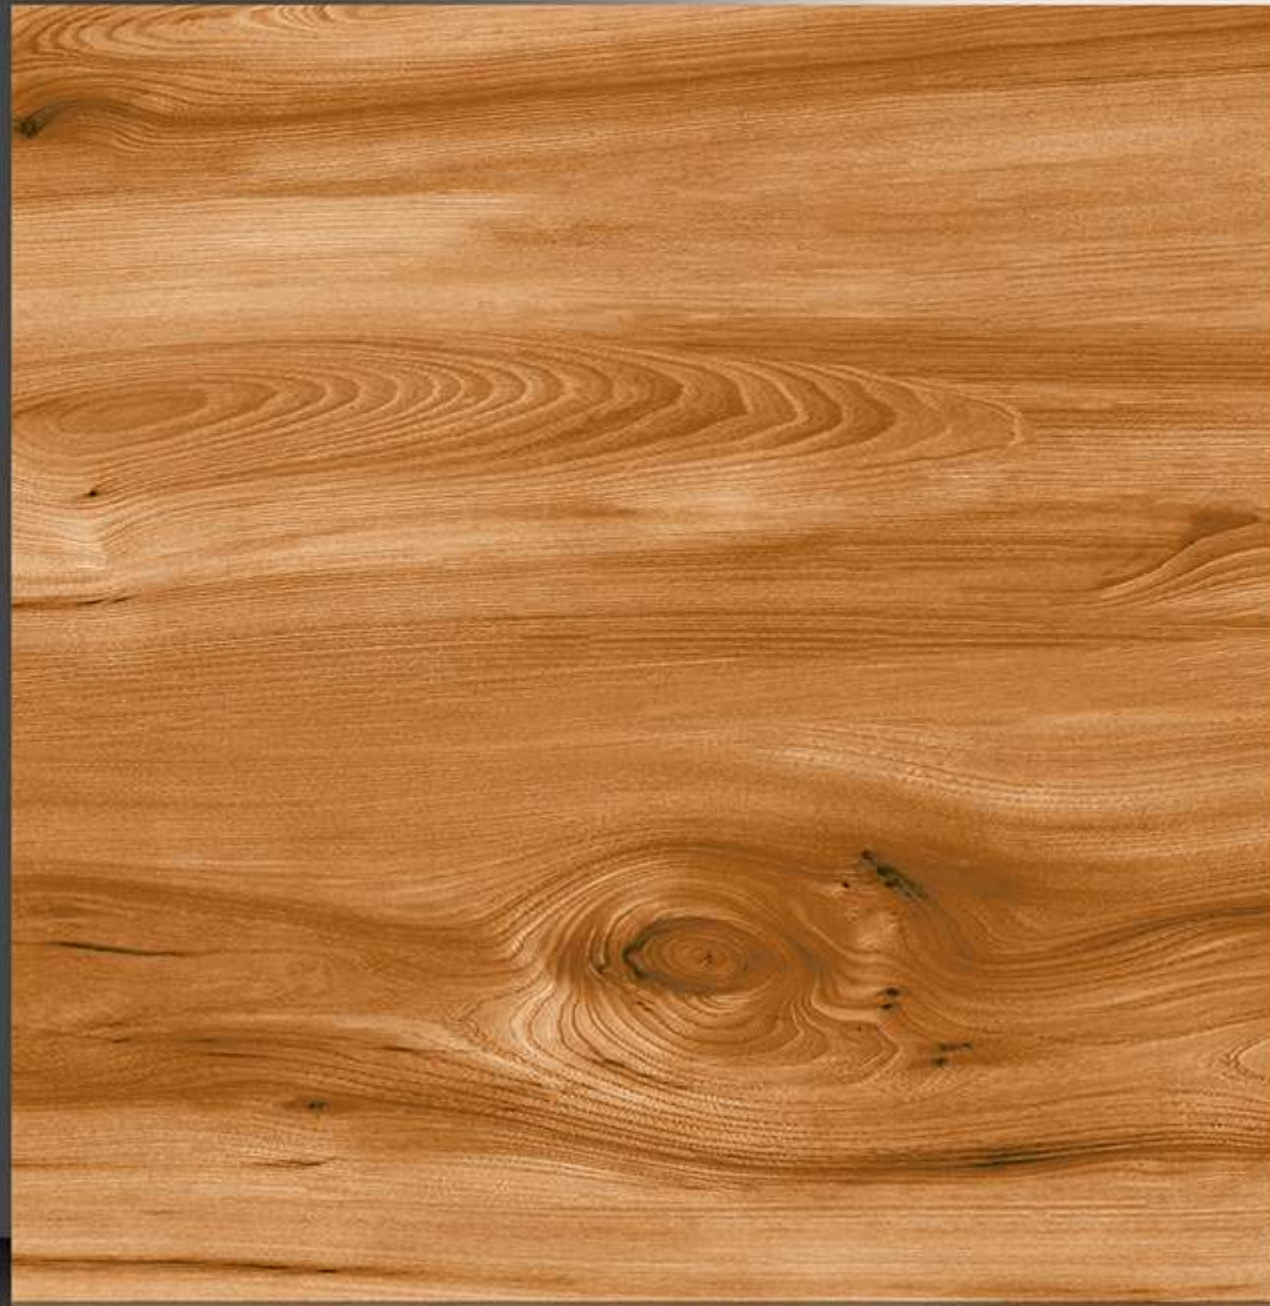

WHITE BODY

PORCELAIN TILES

600X600 mm