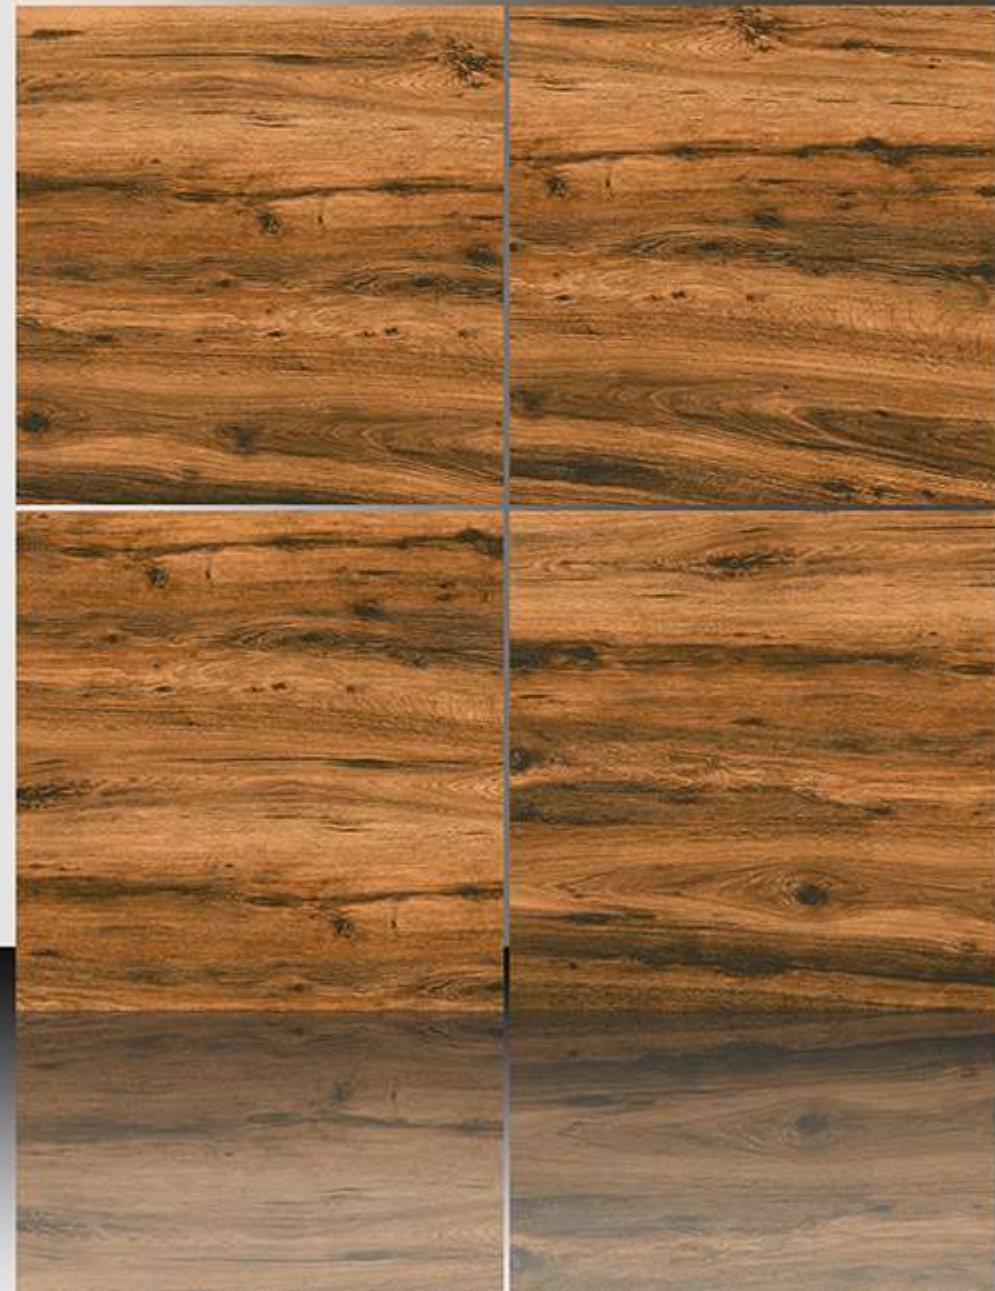

7082

WOODEN SERIES