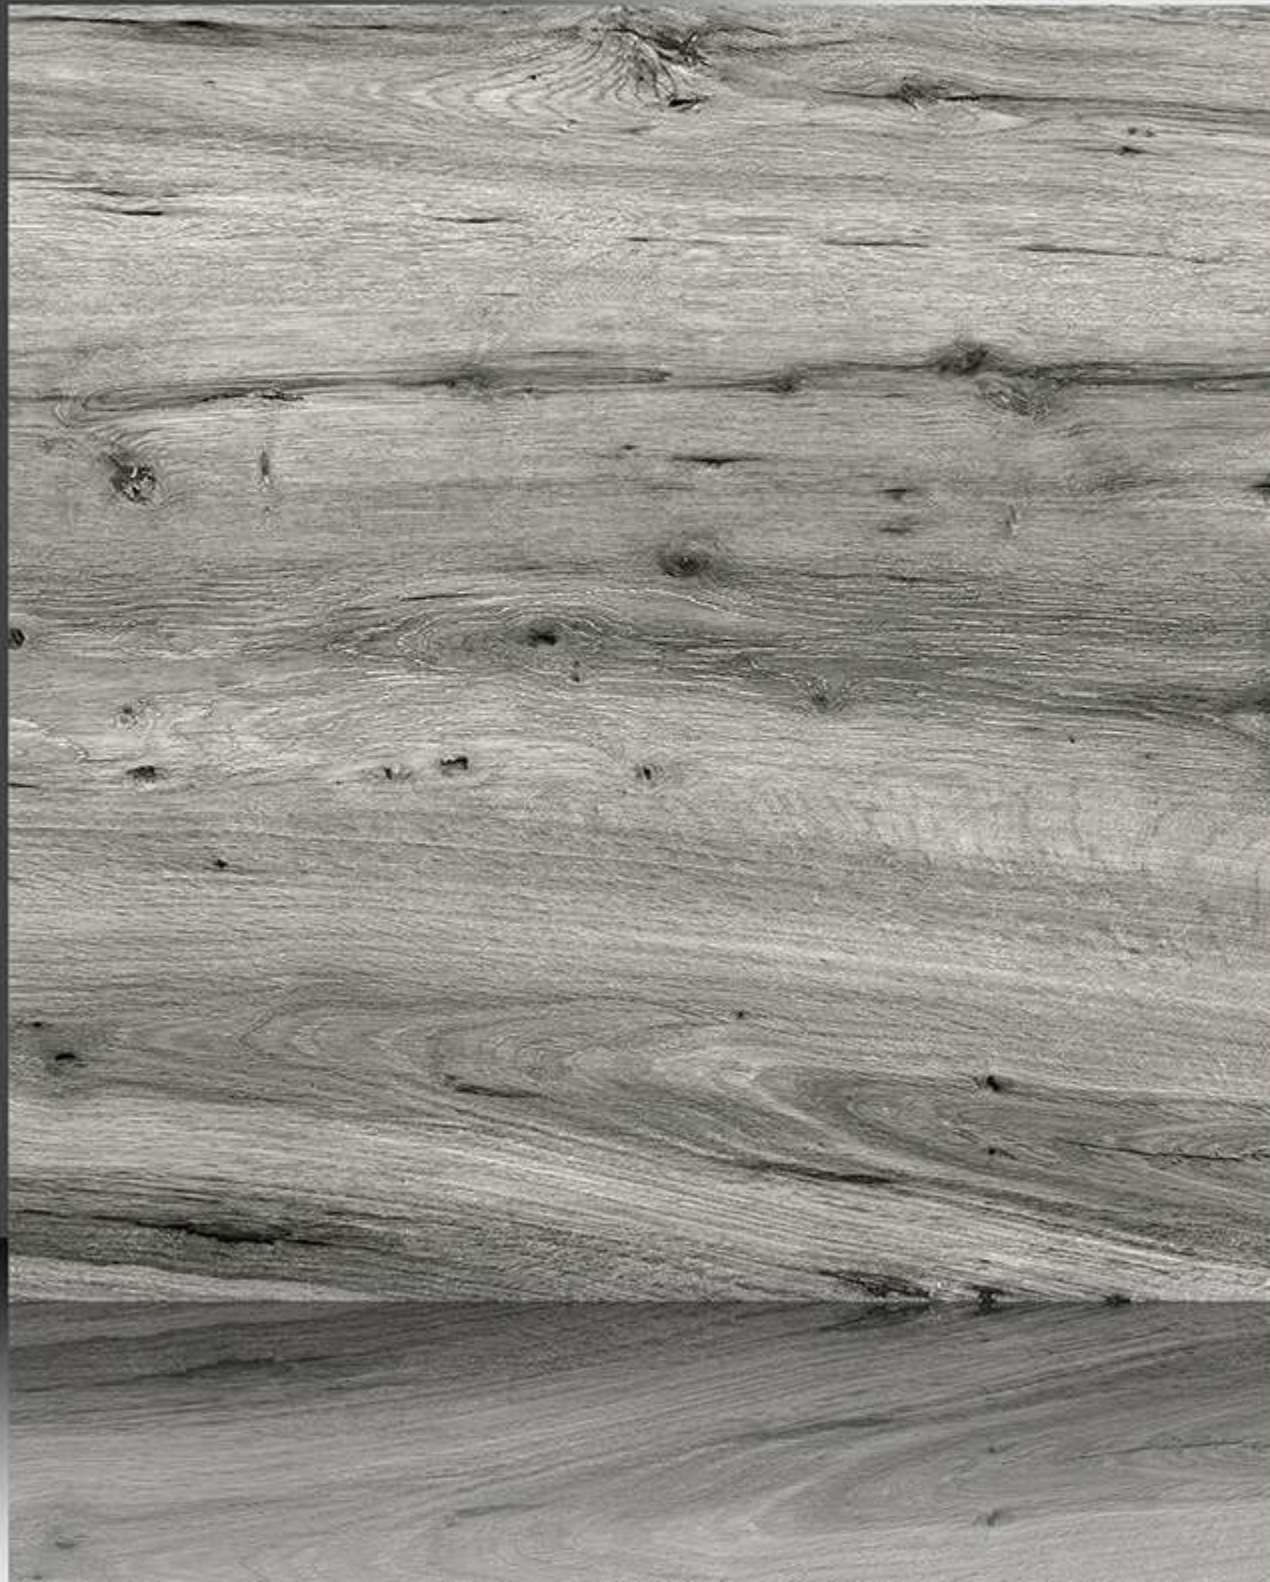

WHITE BODY

PORCELAIN TILES

600X600 mm

7051

WOODEN SERIES

WHITE BODY

PORCELAIN TILES

600X600 mm