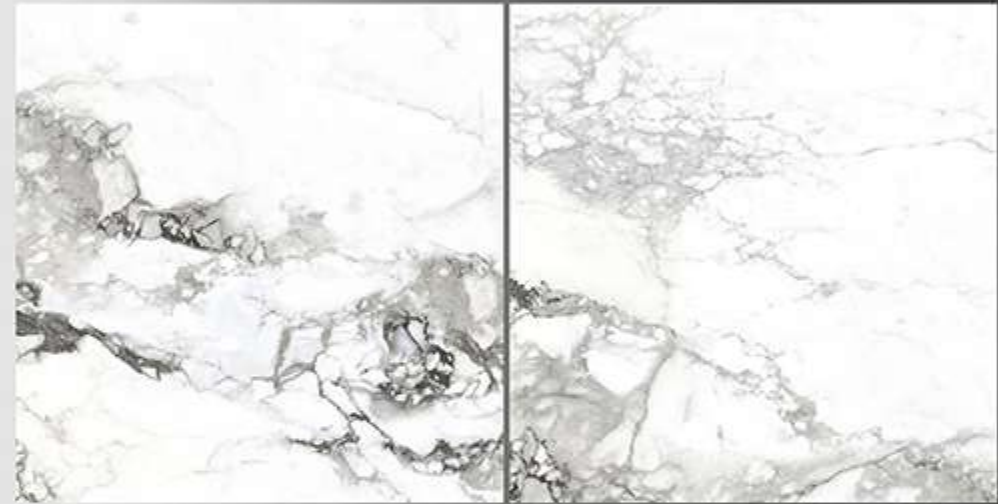

8002

Marble Series