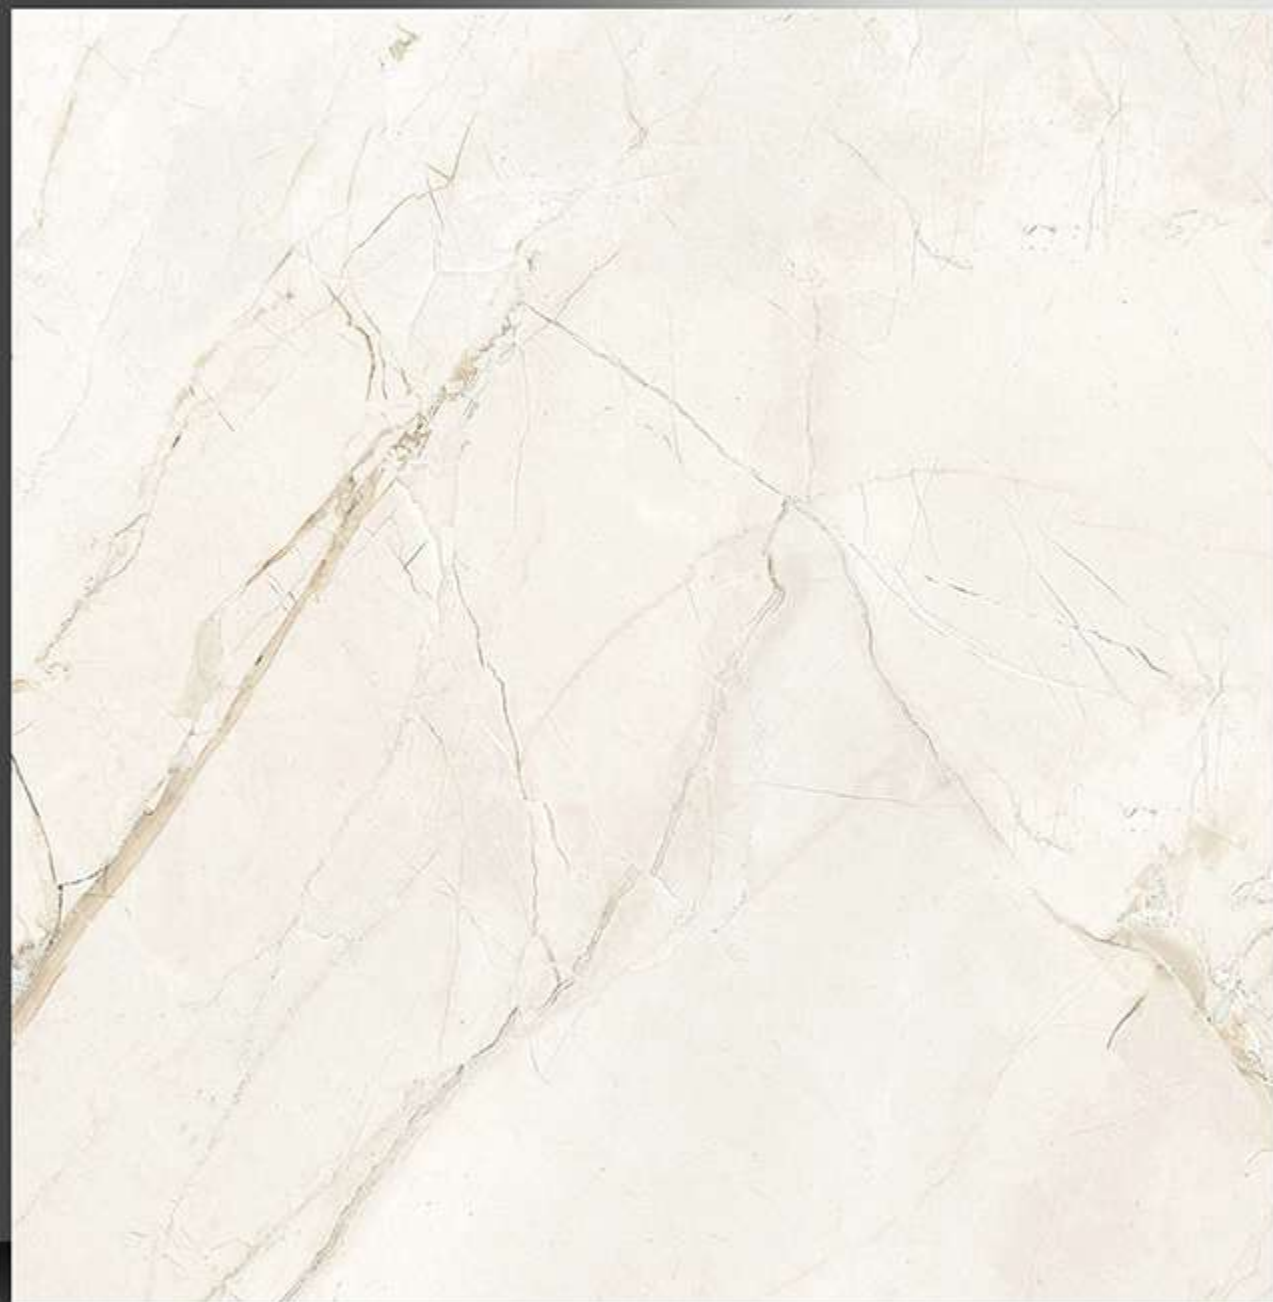

8034

Marble Series

WHITE BODY

PORCELAIN TILES

600X600 mm

8035

Marble Series

WHITE BODY