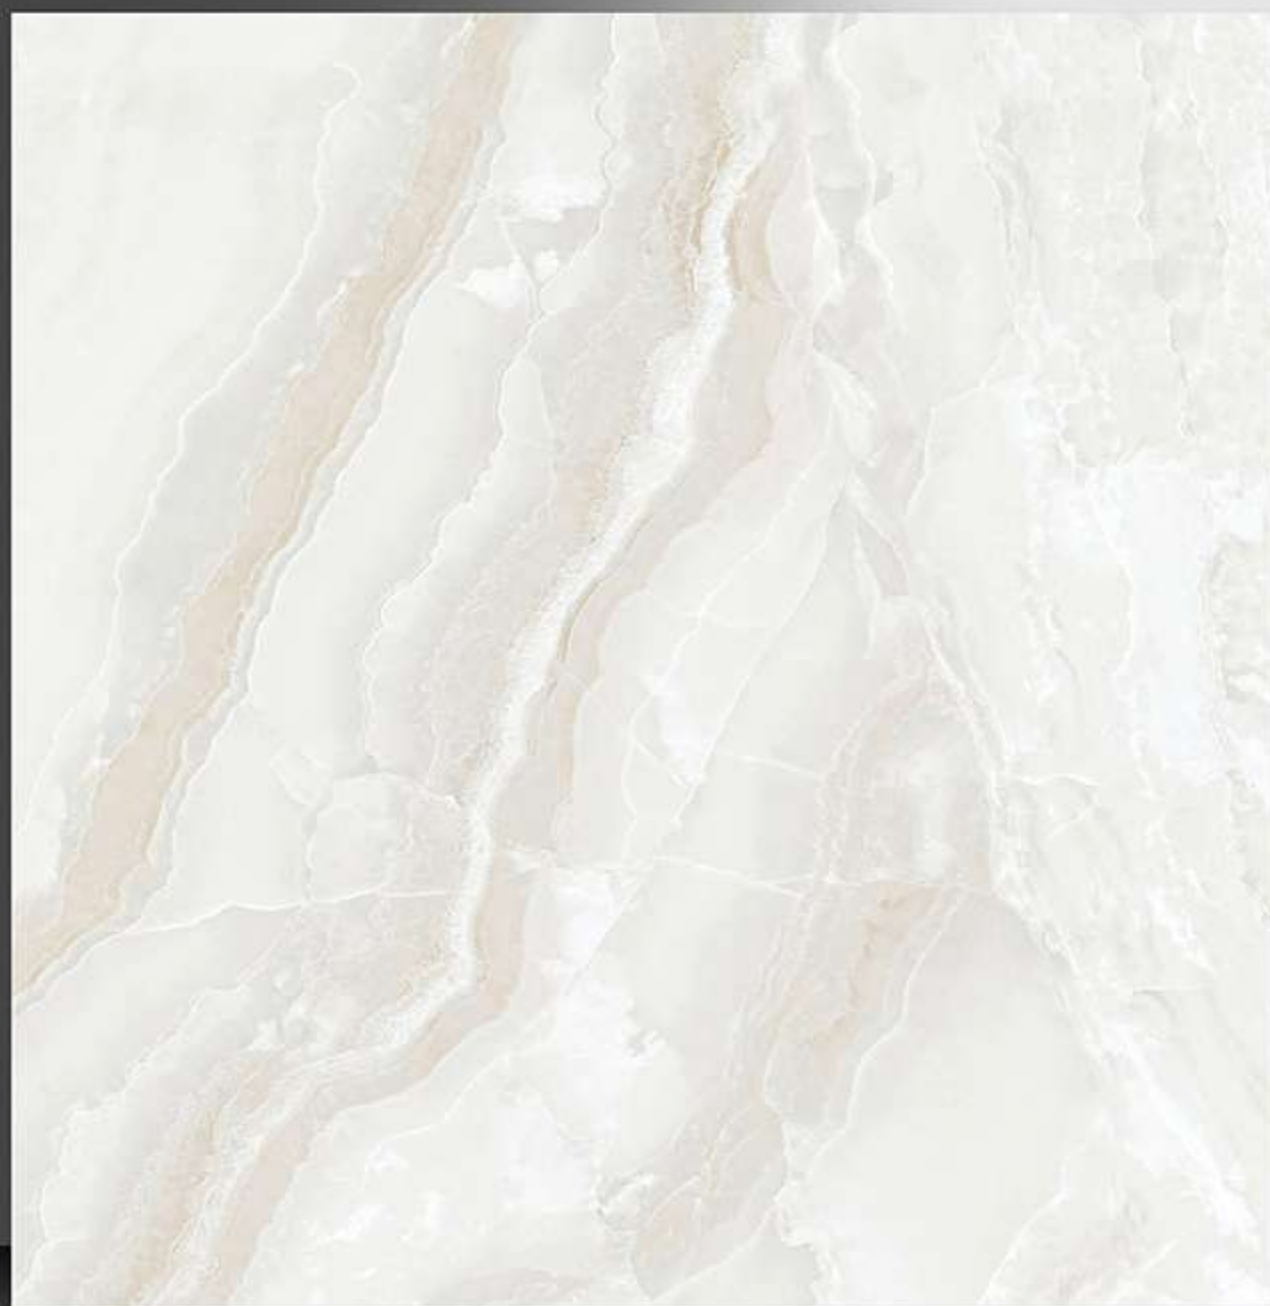

WHITE BODY

PORCELAIN TILES

600X600 mm