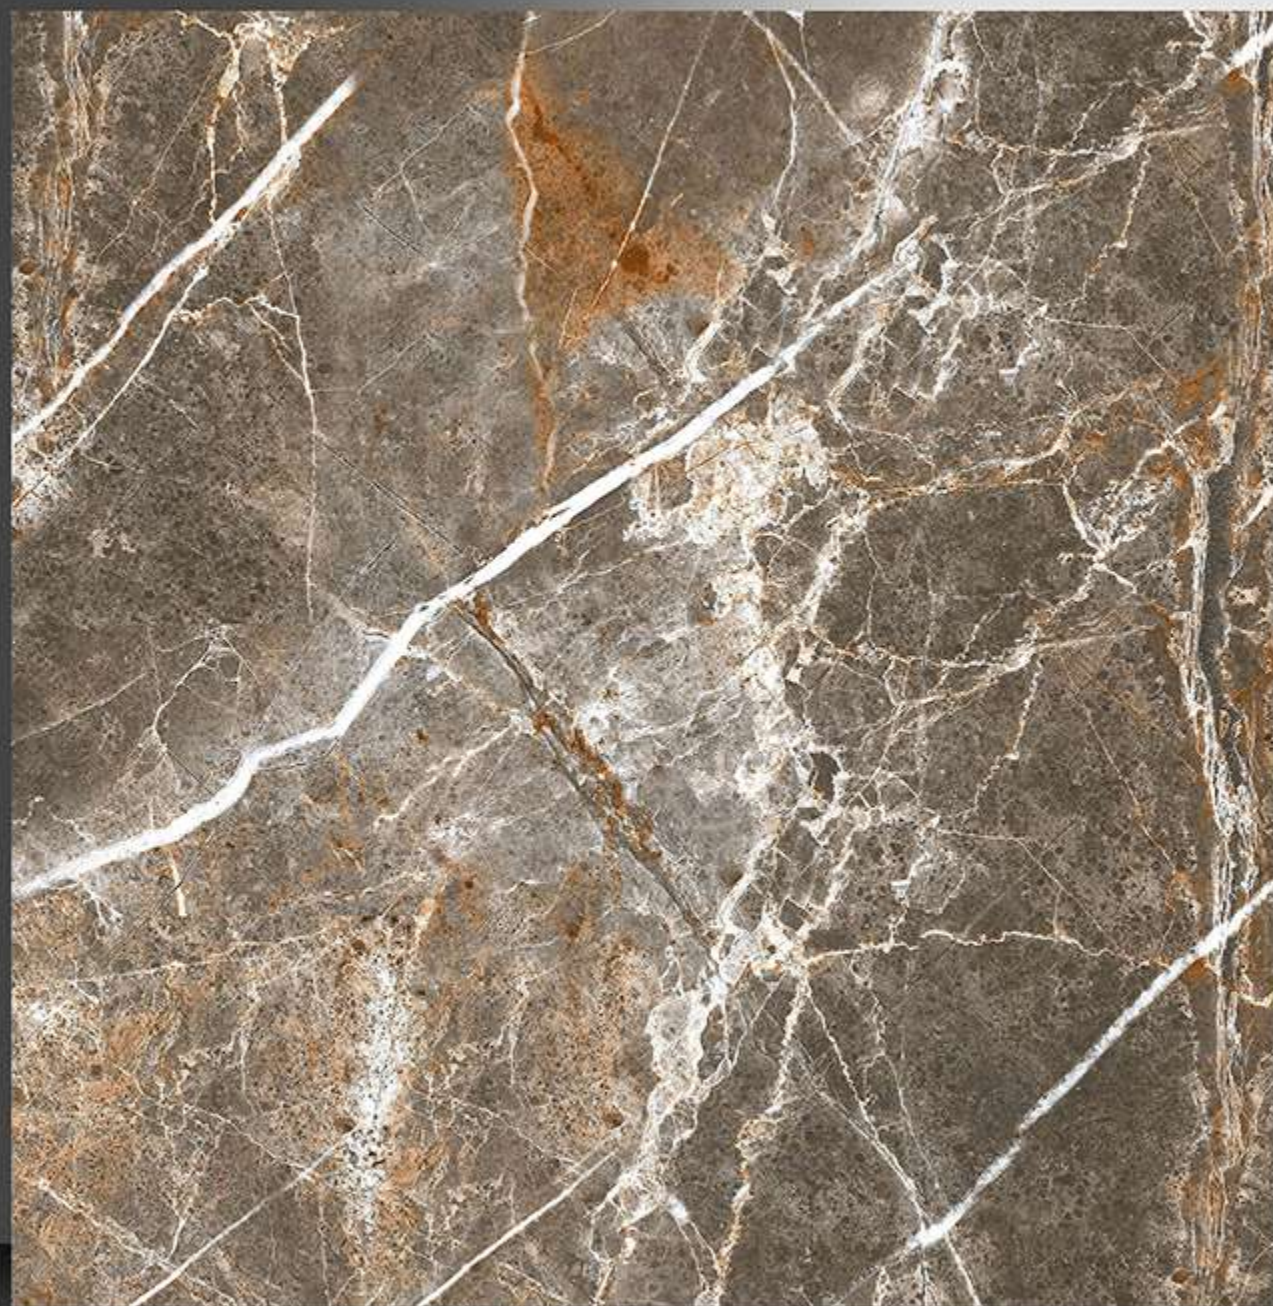

8042

Marble Series

WHITE BODY

PORCELAIN TILES

600X600 mm

8043

Marble Series

WHITE BODY