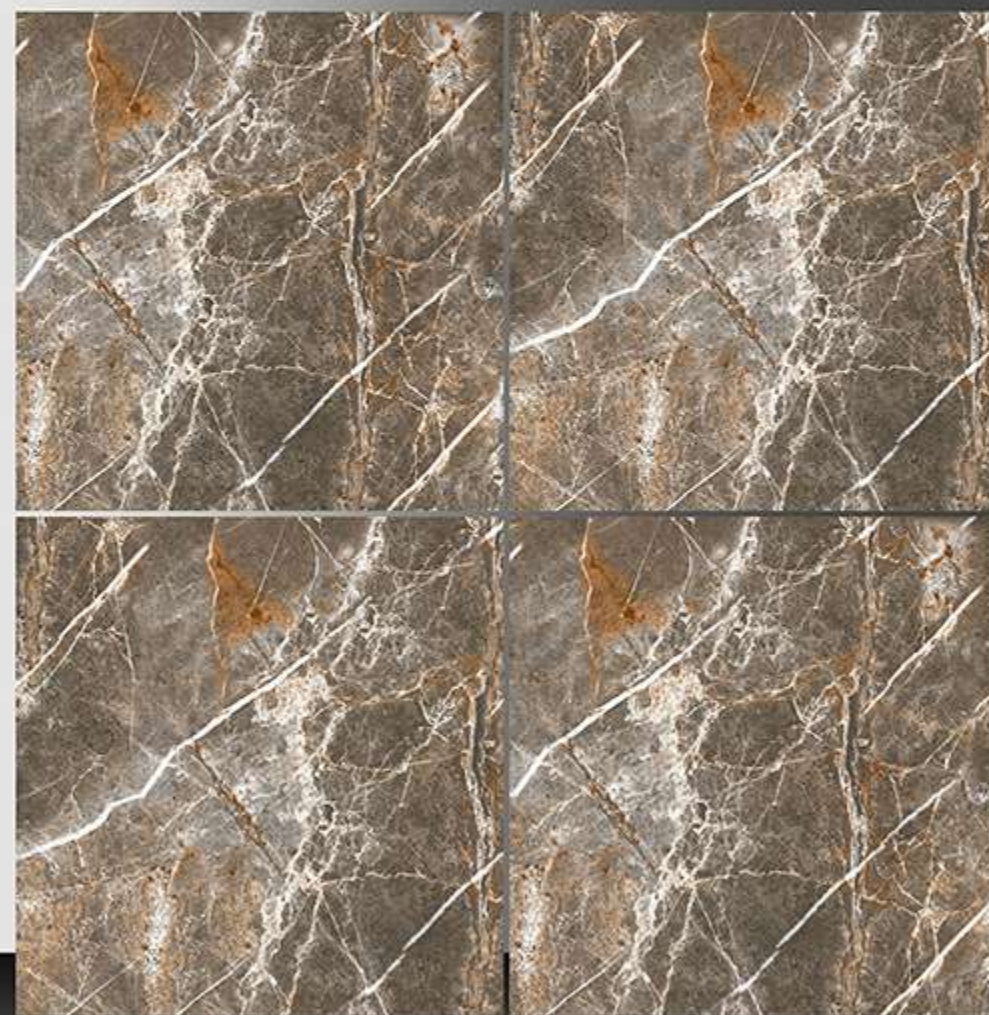

8042

Marble Series

WHITE BODY

PORCELAIN TILES

600X600 mm

8043

Marble Series

WHITE BODY