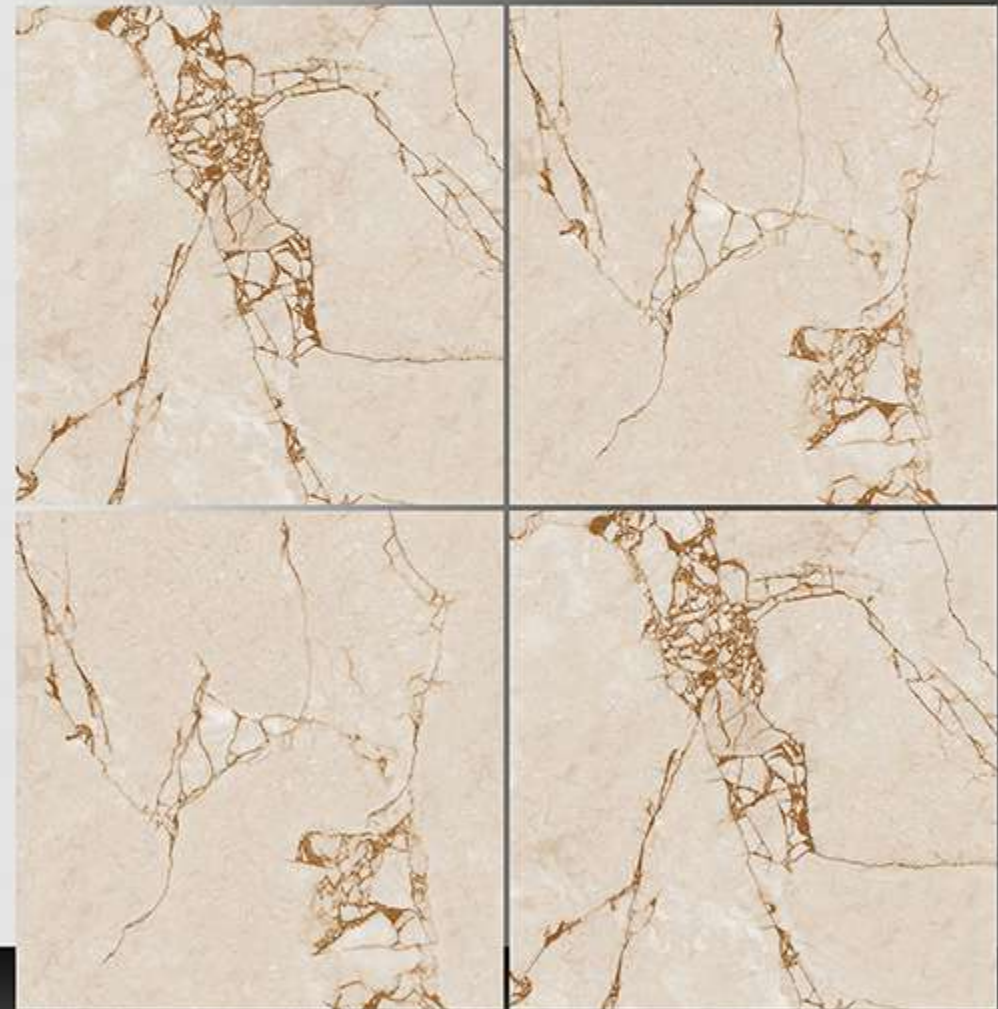

8012

Marble Series