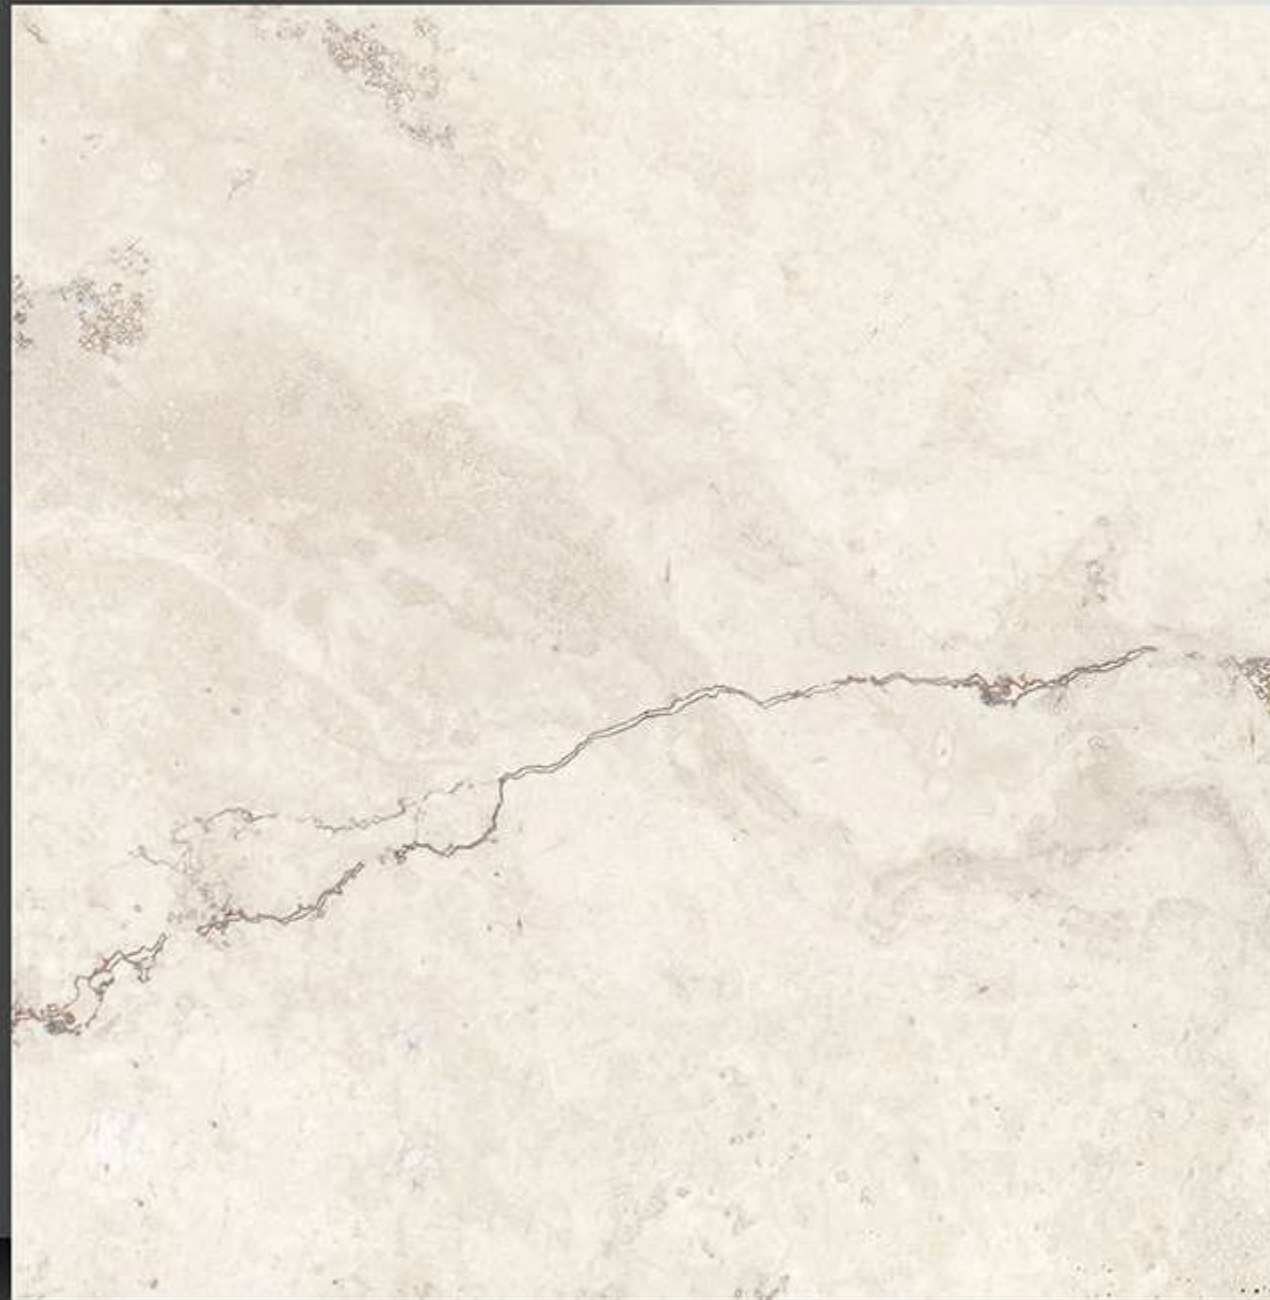

WHITE BODY

PORCELAIN TILES

600X600 mm