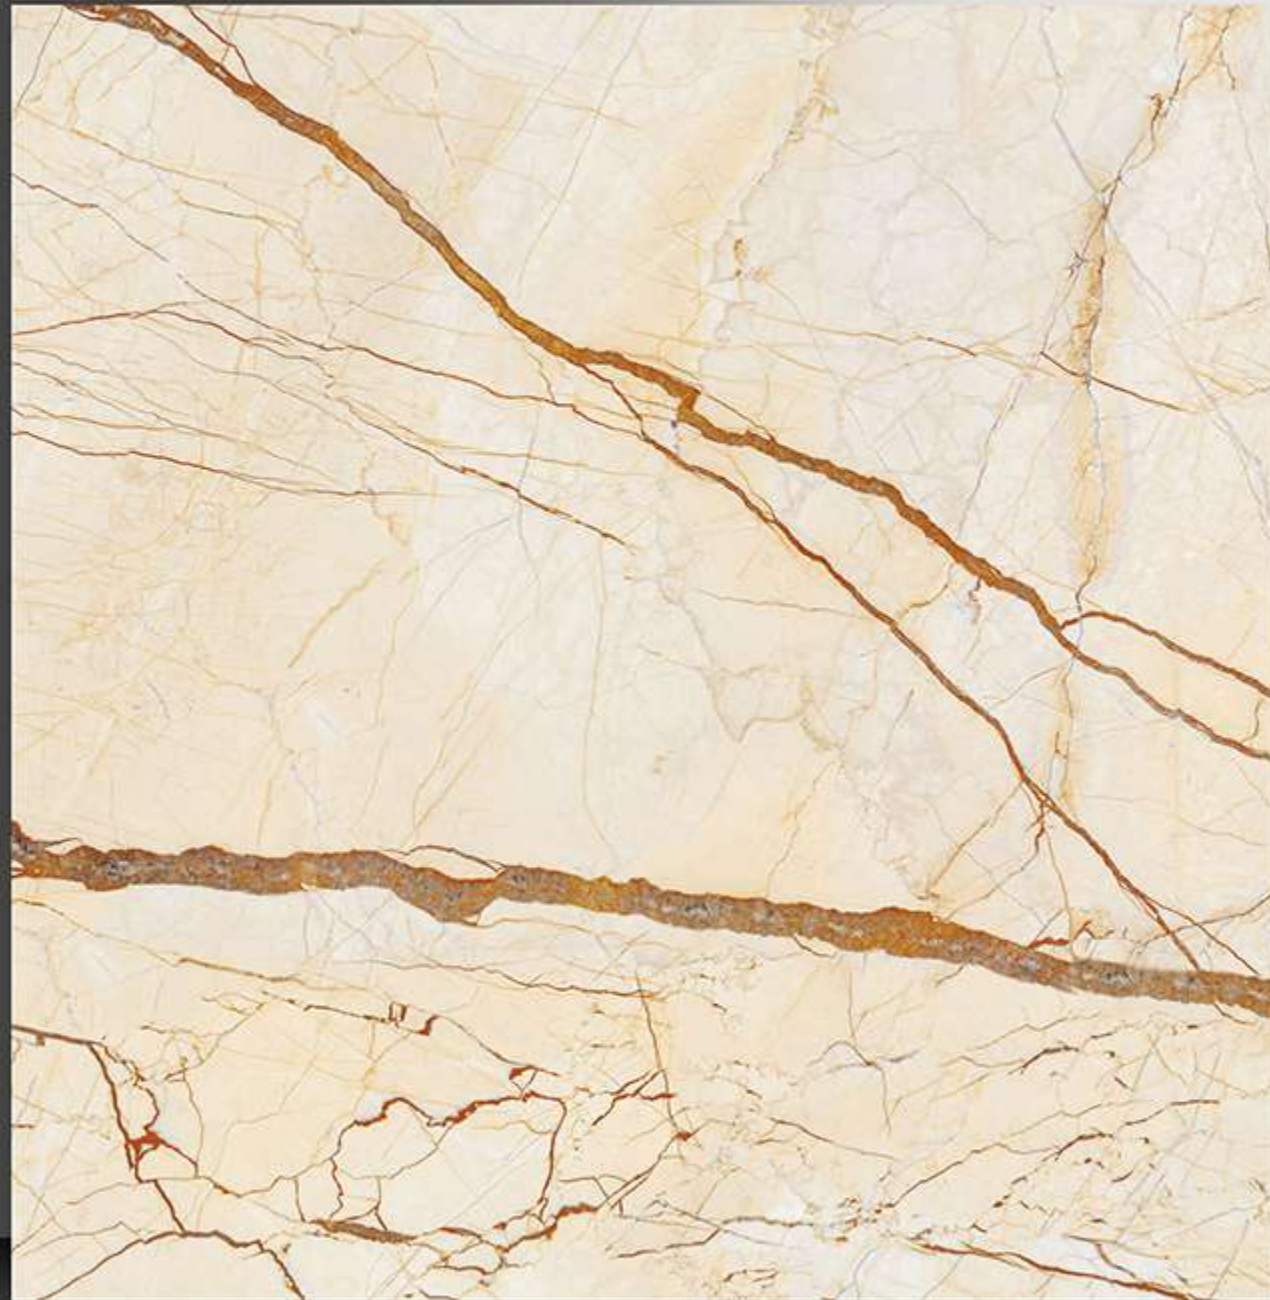

8010

Marble Series

WHITE BODY

PORCELAIN TILES

600X600 mm

8011

Marble Series

WHITE BODY