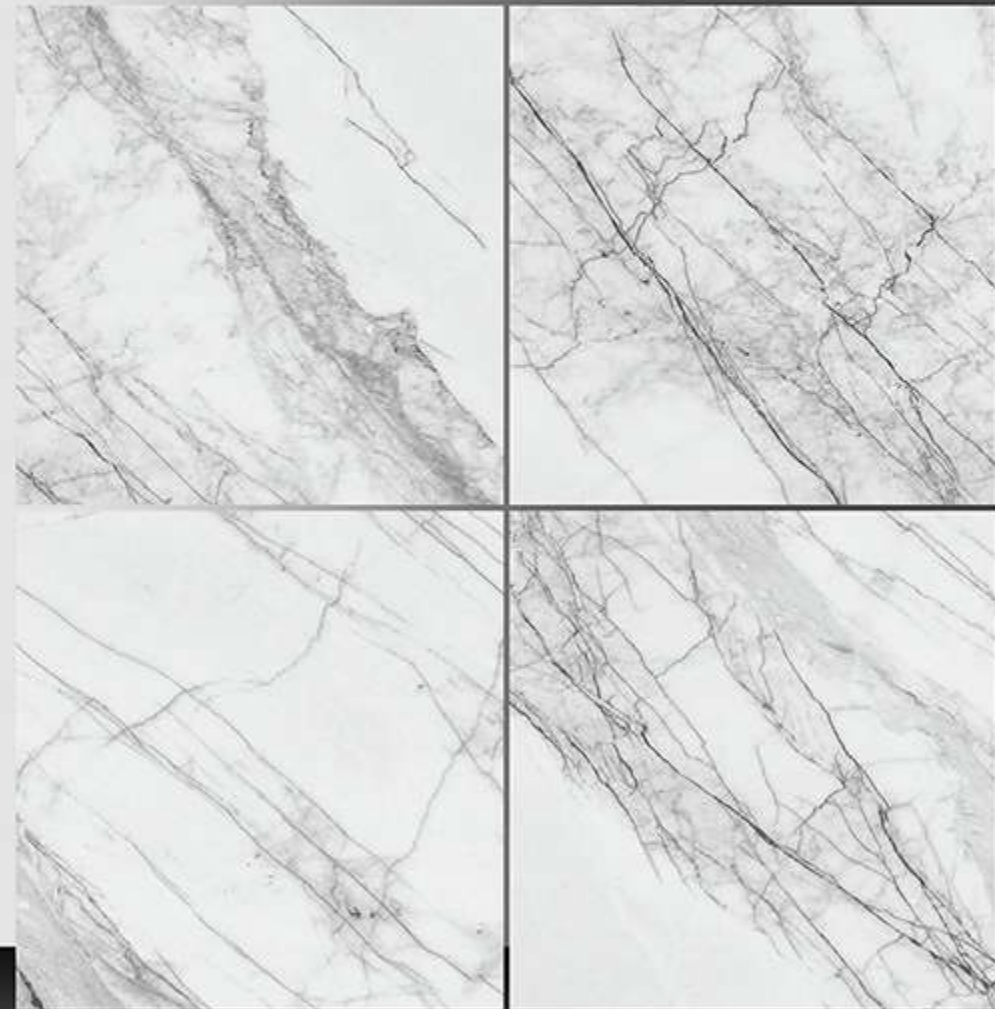

8007

Marble Series