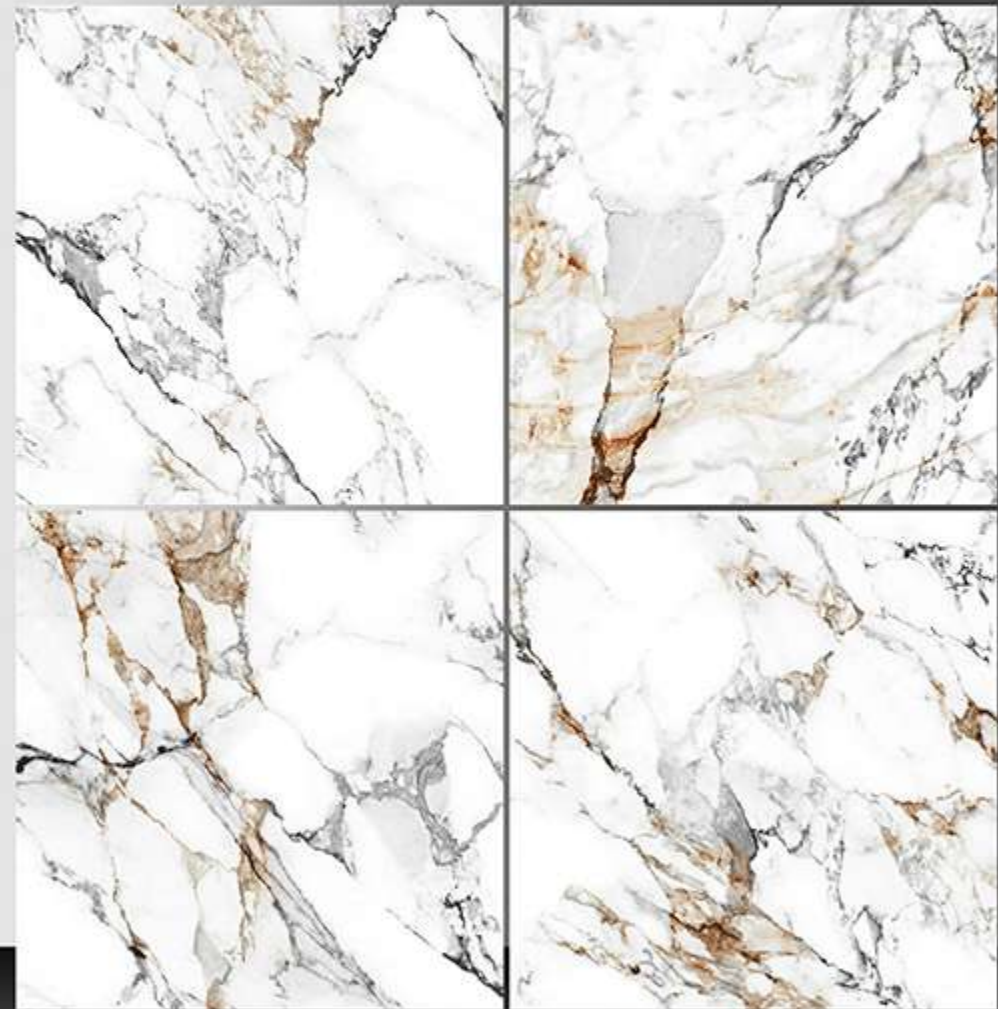

Marble Series

WHITE BODY

PORCELAIN TILES

600X600 mm

8006

Marble Series

WHITE BODY

PORCELAIN TILES