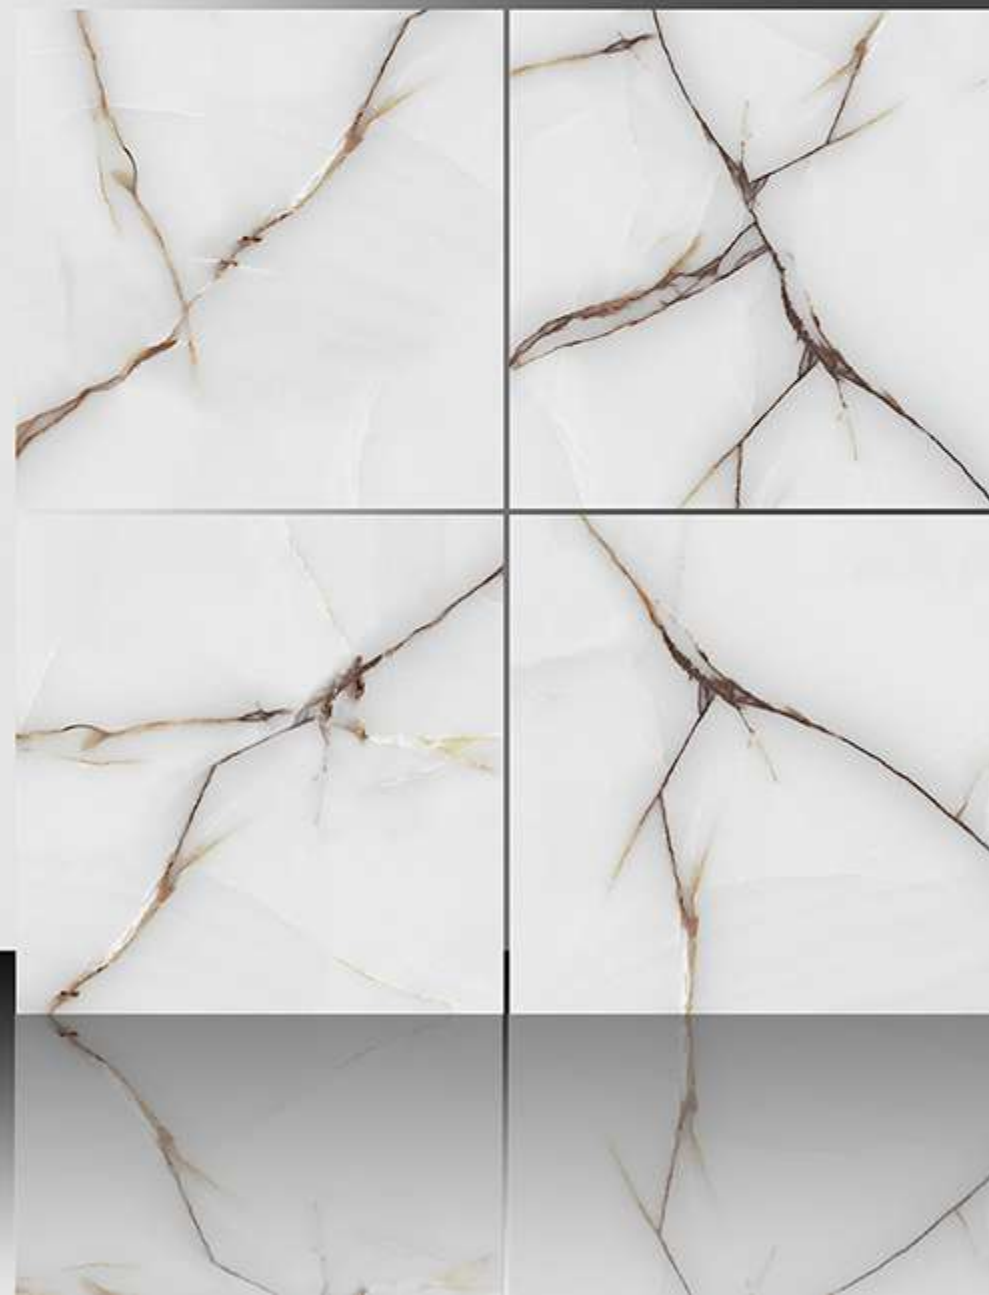

600X600 mm

8090

Marble Series

WHITE BODY

PORCELAIN TILES

600X600 mm

8091

Marble Series