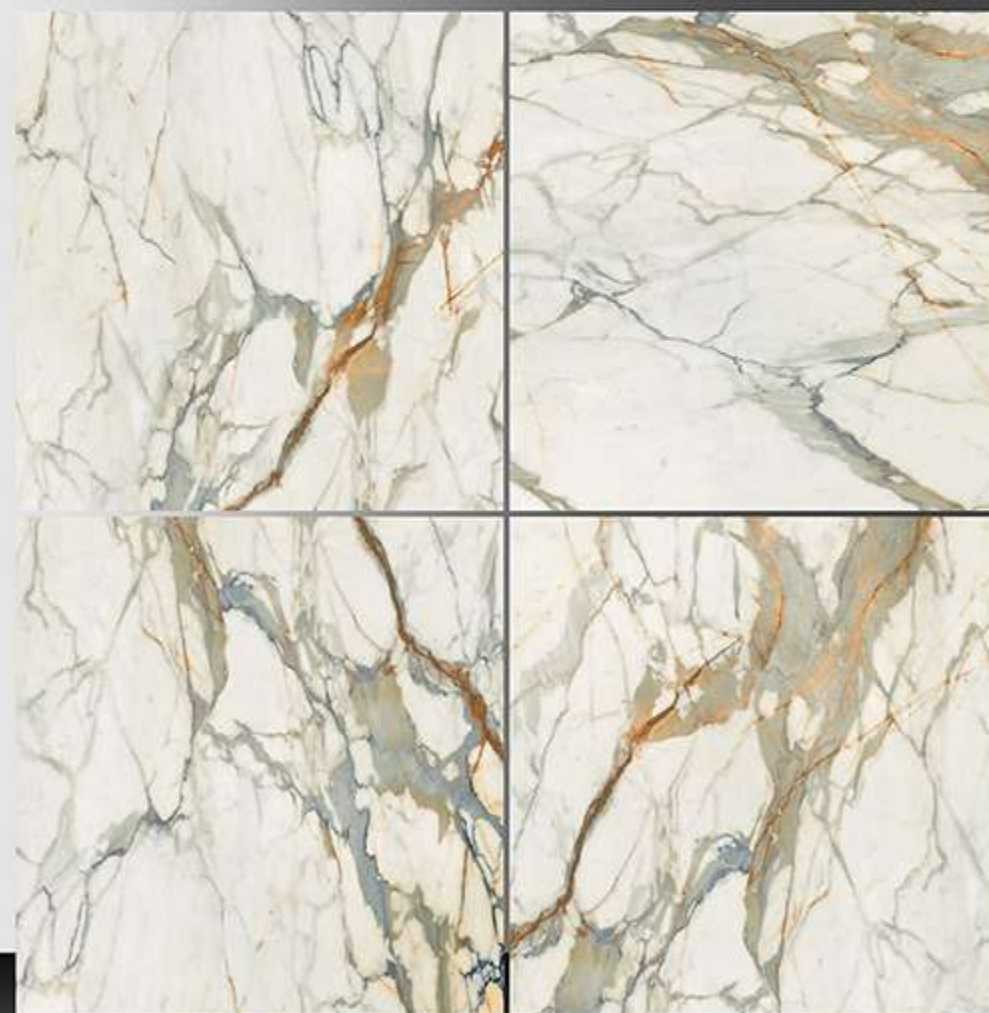

8087

Marble Series