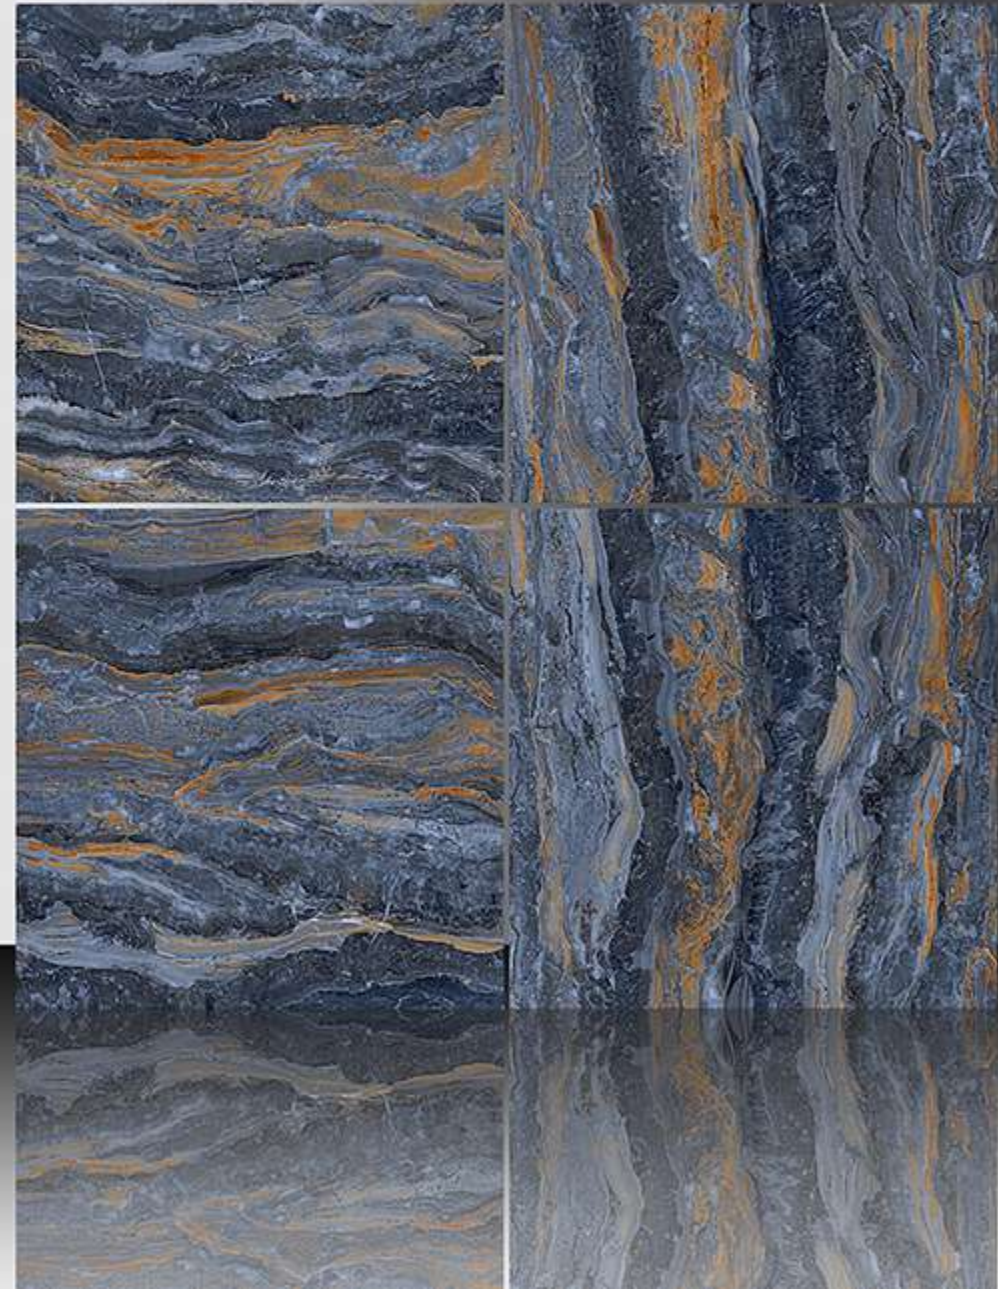

8088

Marble Series