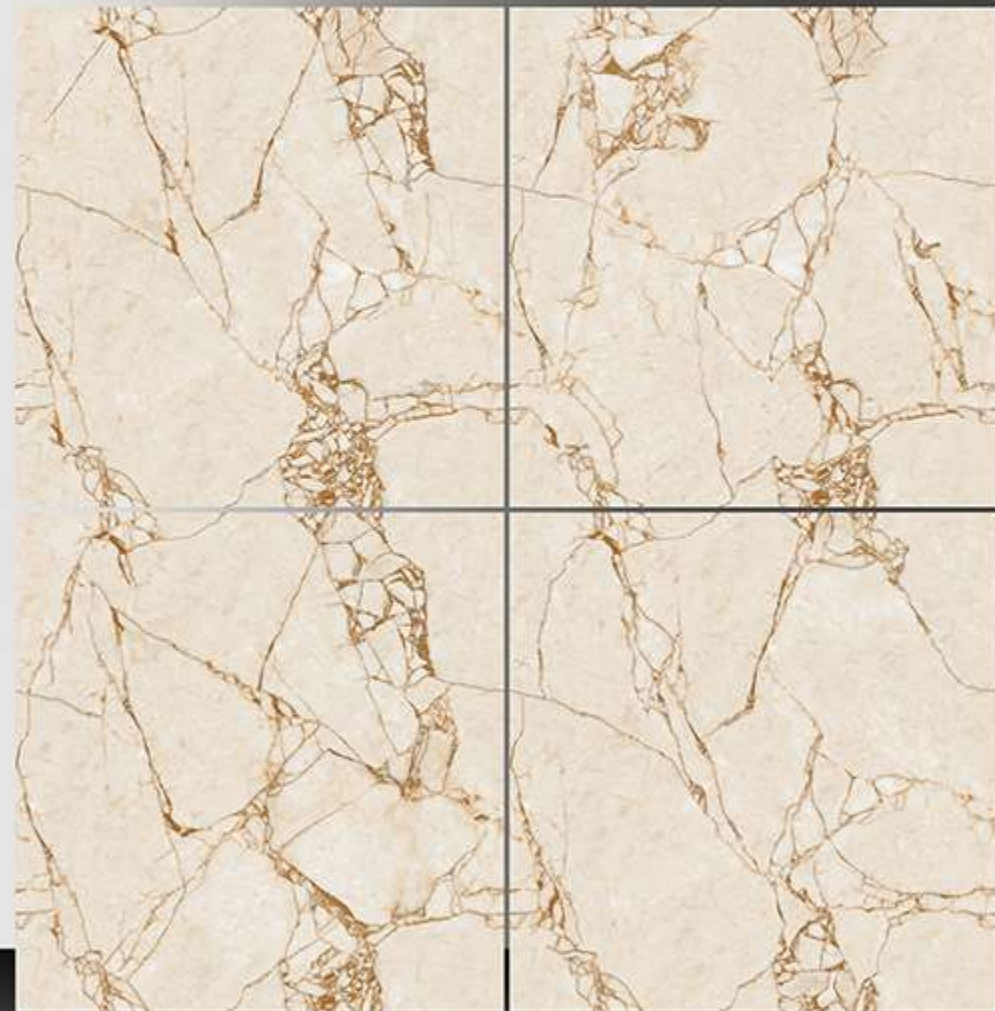

8128

Marble Series