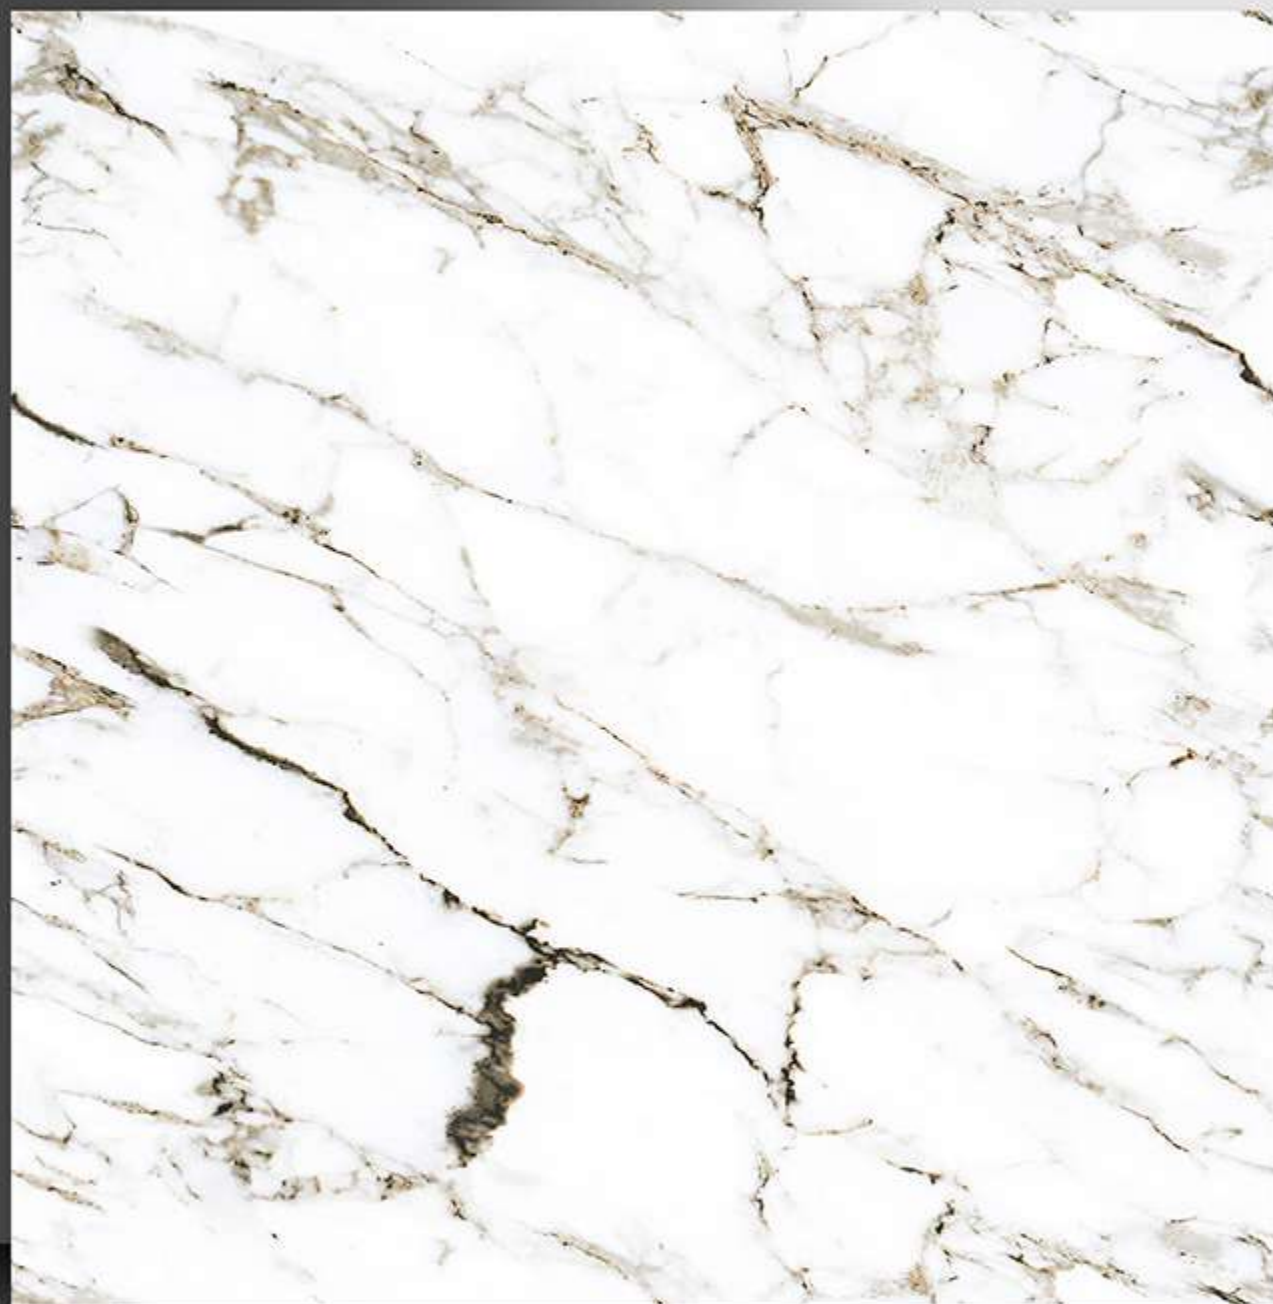

WHITE BODY

PORCELAIN TILES

600X600 mm