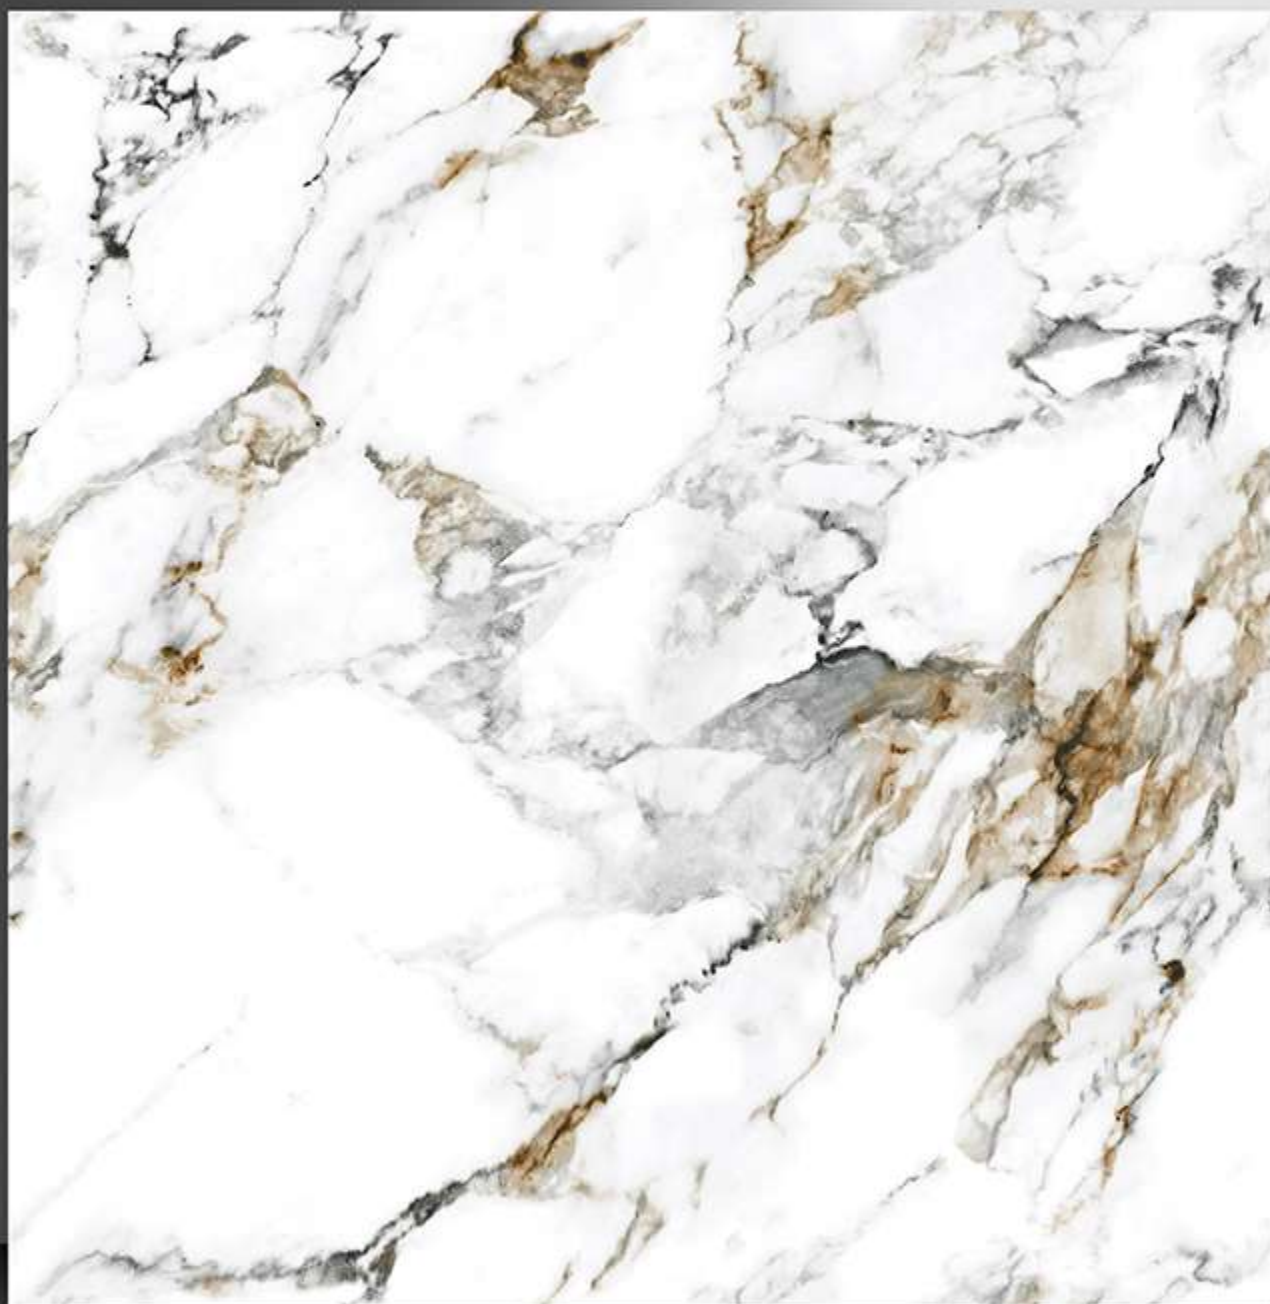

WHITE BODY

PORCELAIN TILES
600X600 mm