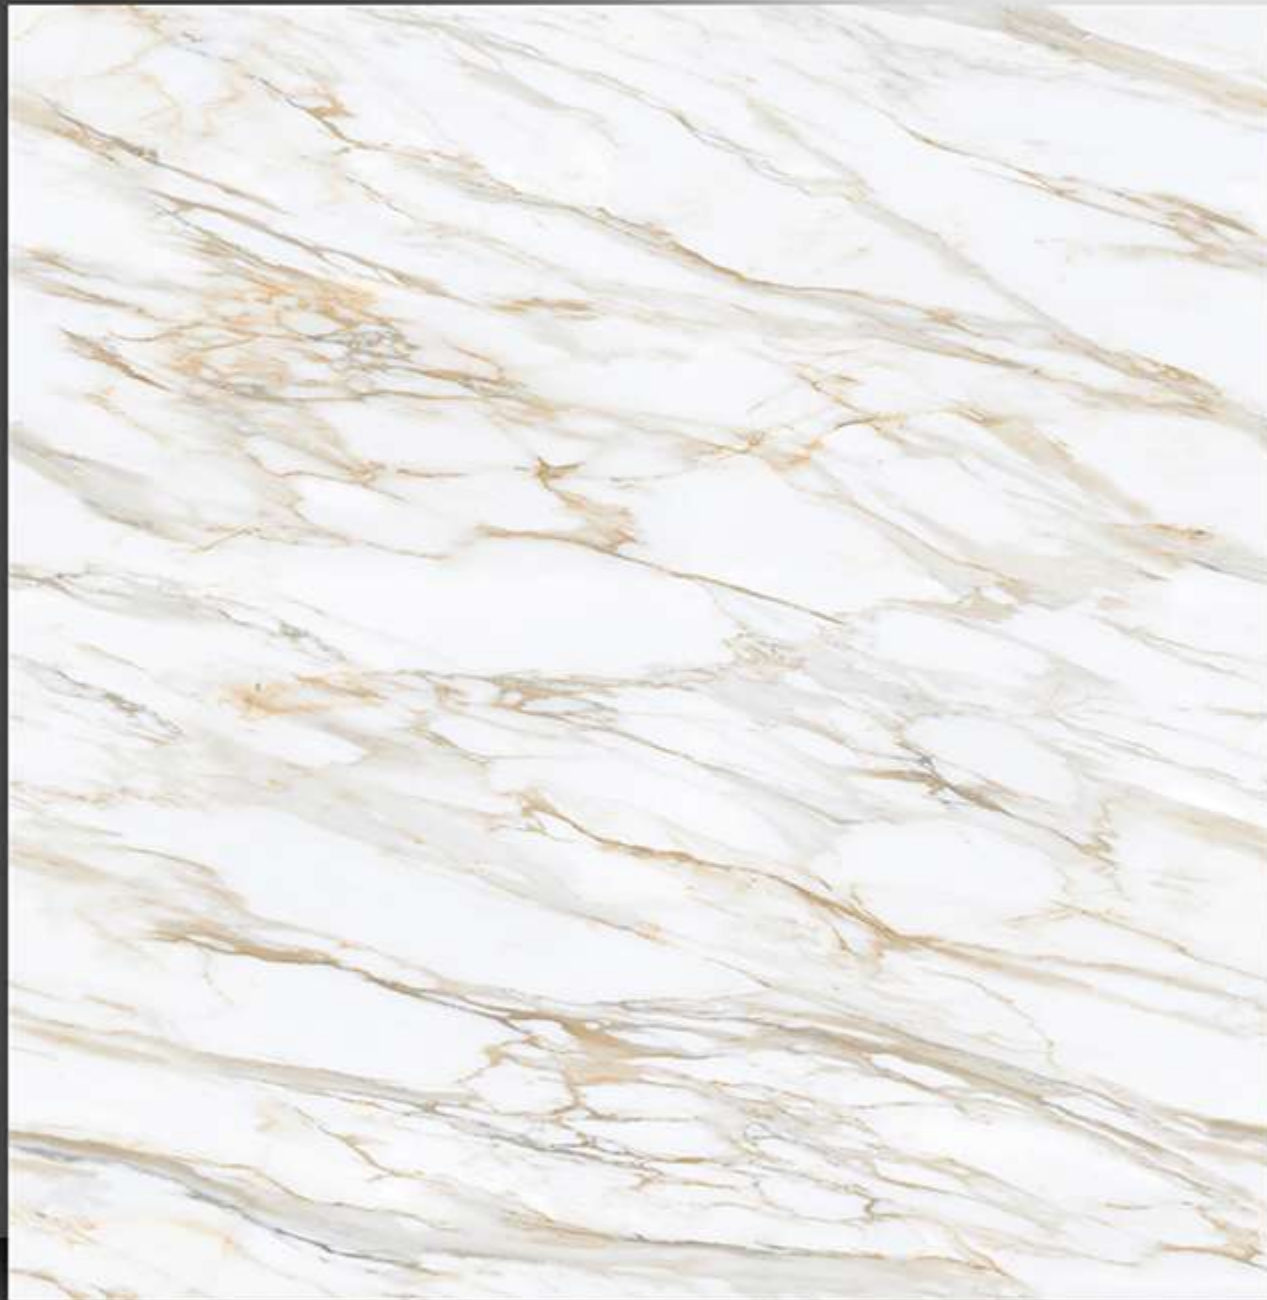

WHITE BODY

PORCELAIN TILES

600X600 mm