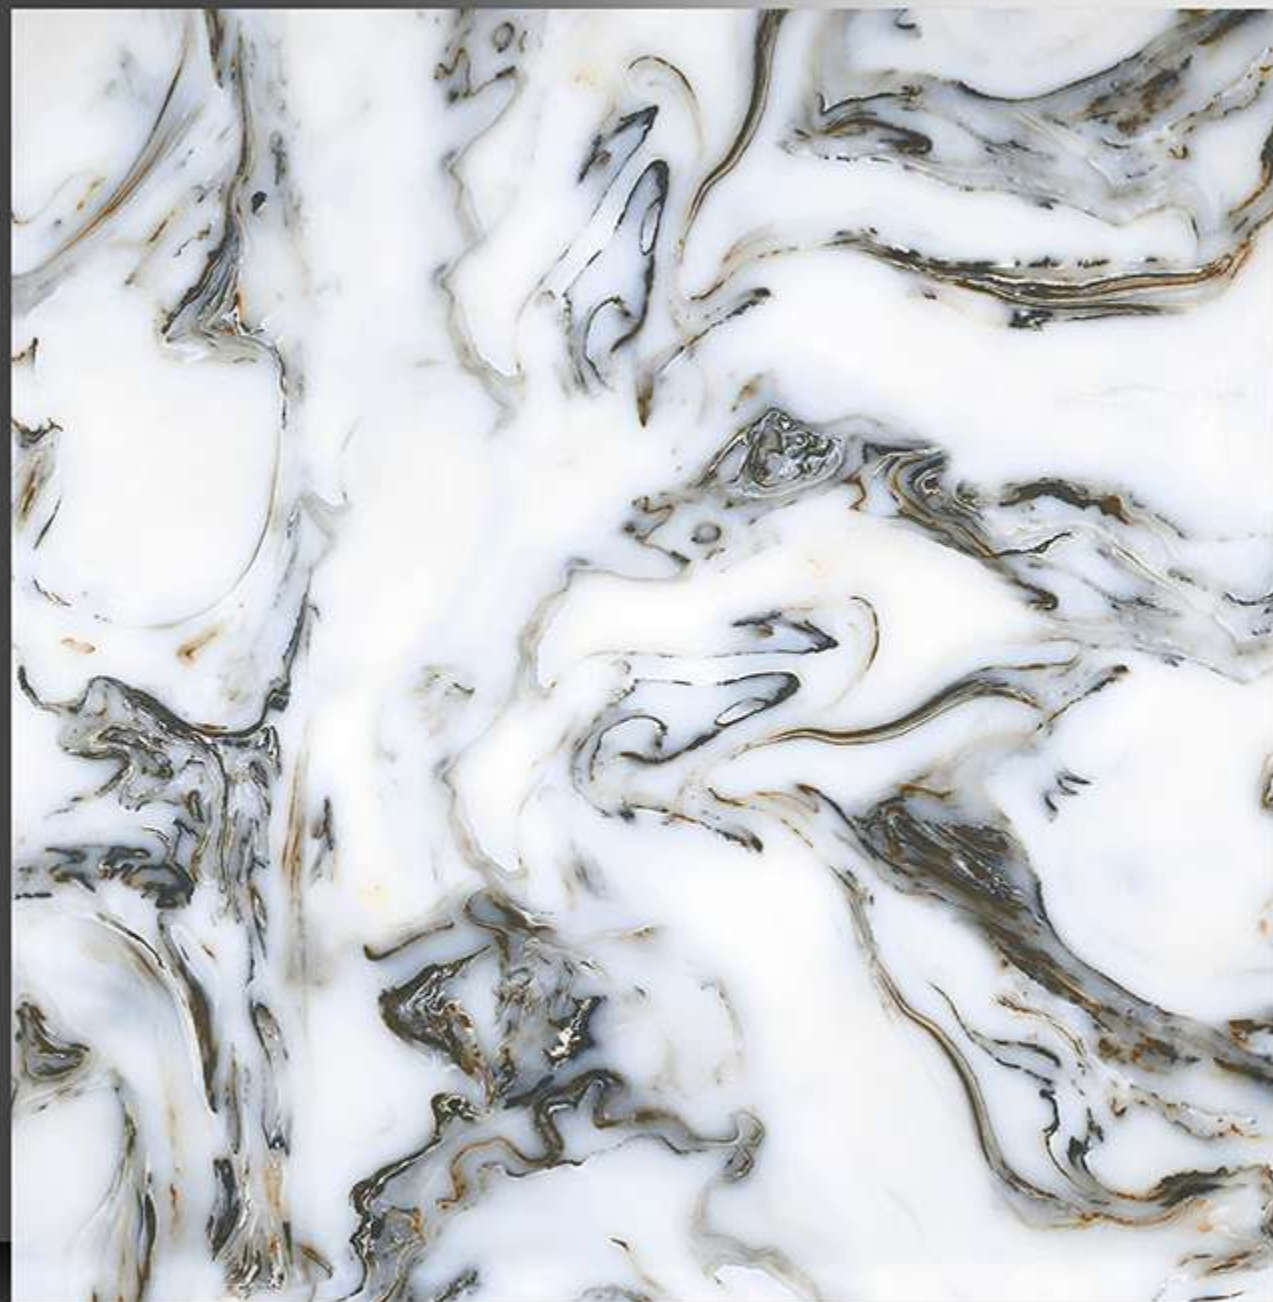

PORCELAIN TILES

600X600 mm

8112

Marble Series

WHITE BODY

PORCELAIN TILES

600X600 mm

8113