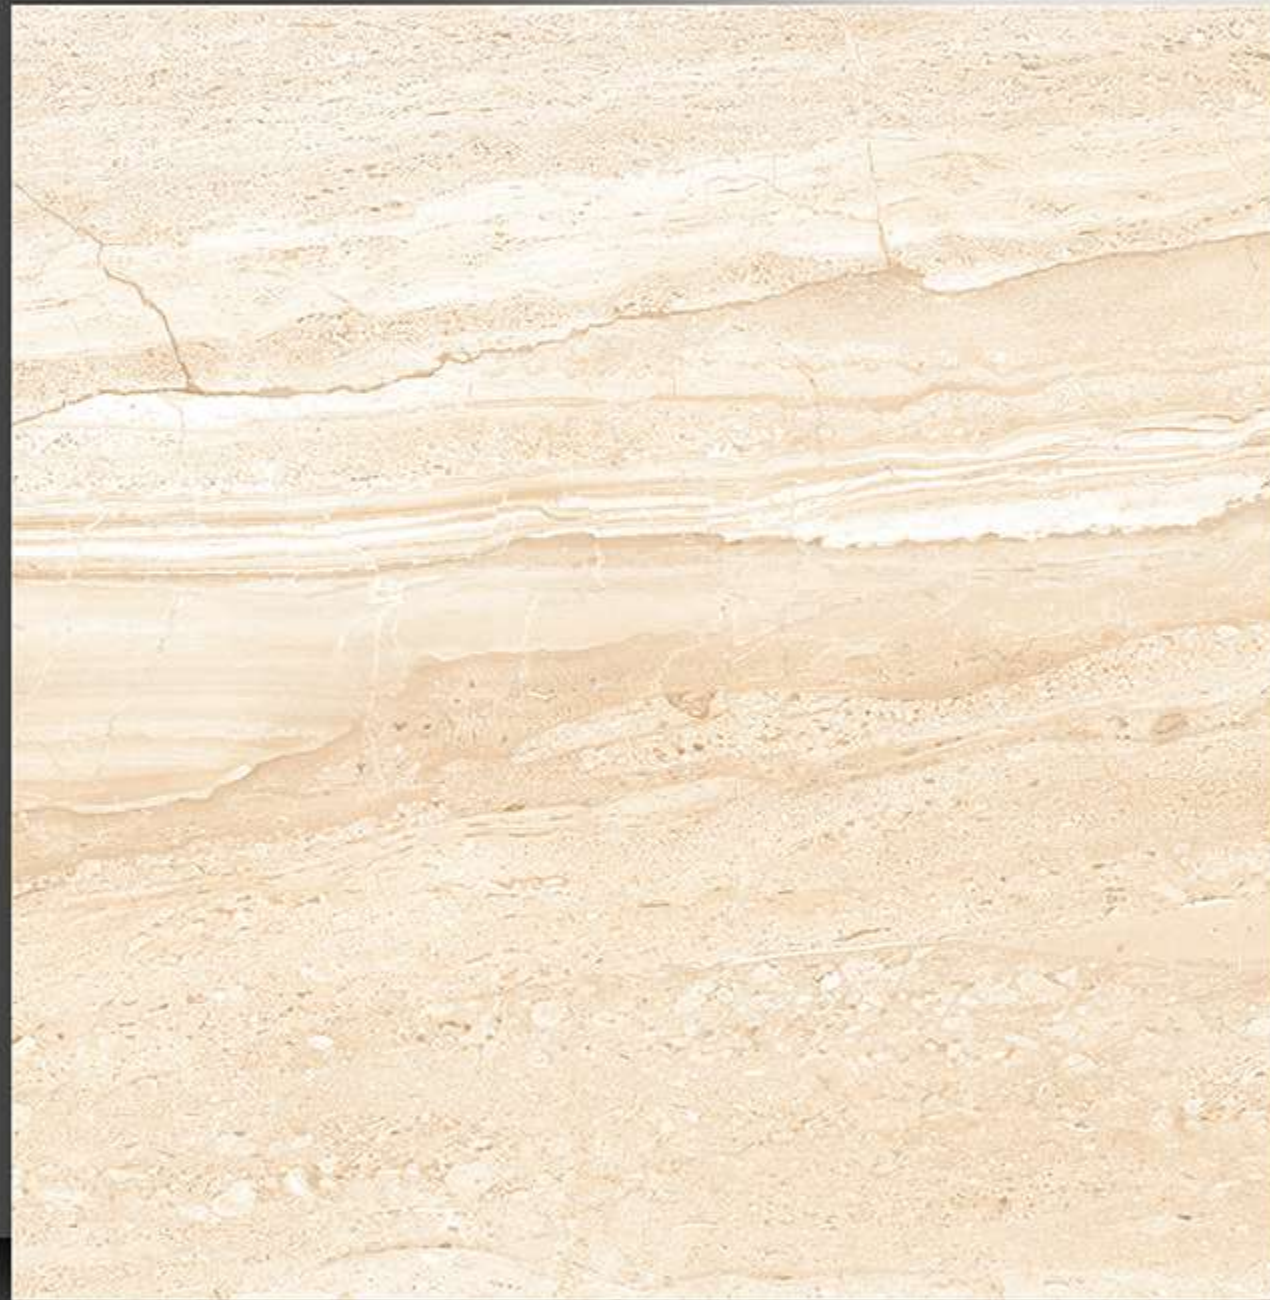

8110

Marble Series

WHITE BODY

PORCELAIN TILES

600X600 mm

8111

Marble Series

WHITE BODY