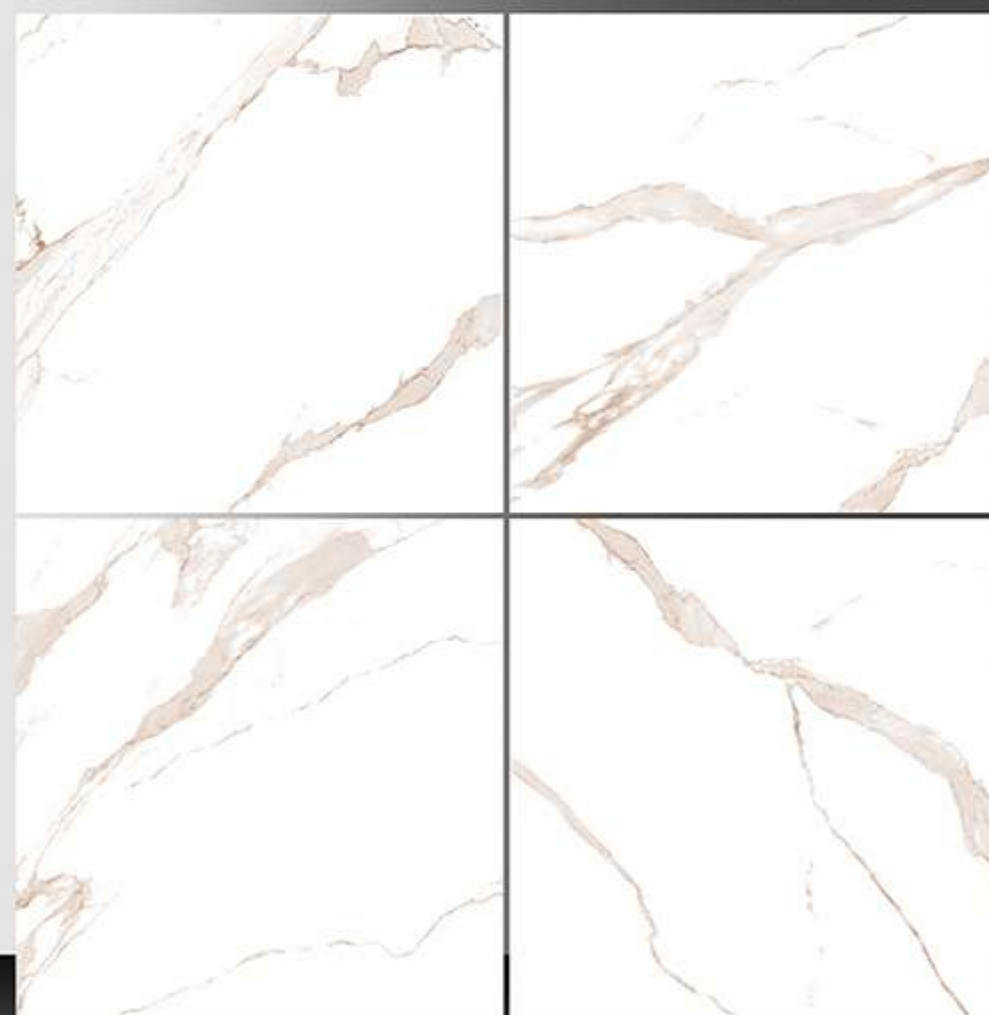

8104

Marble Series