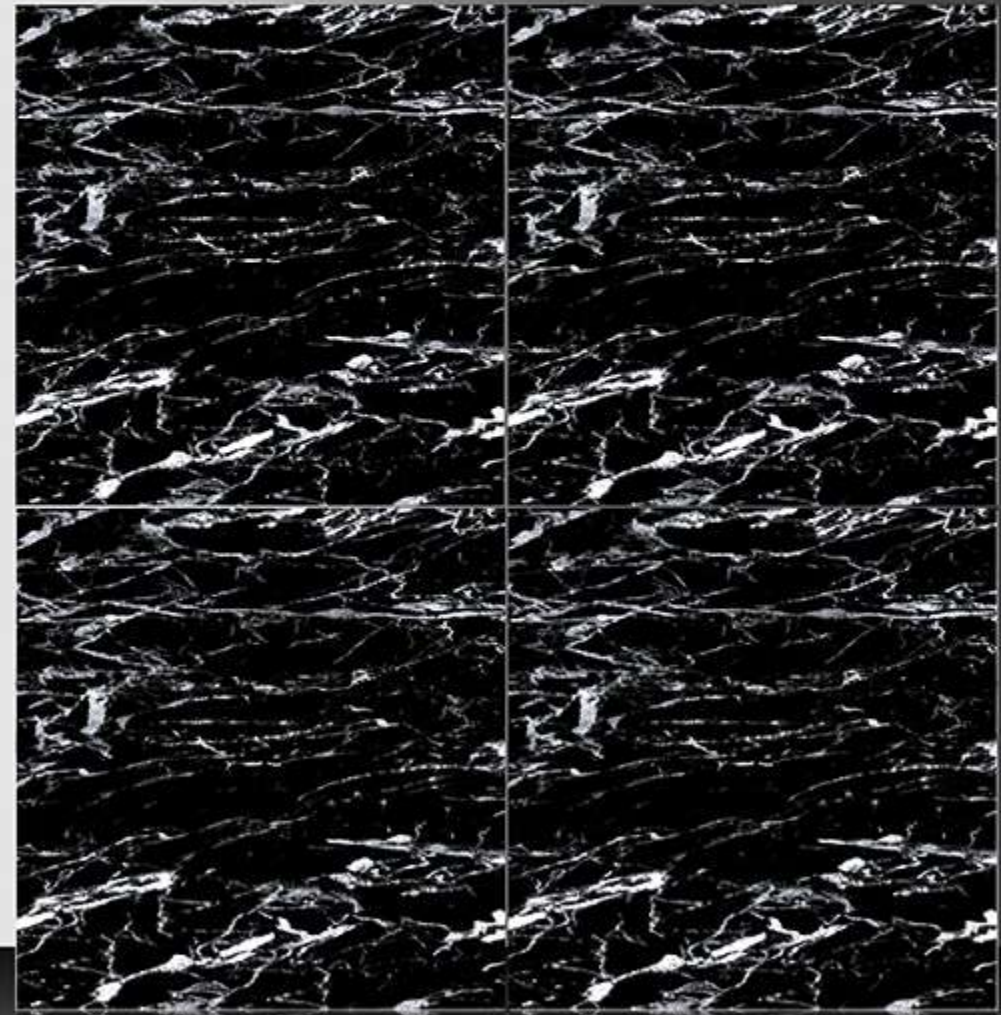

8136

Marble Series