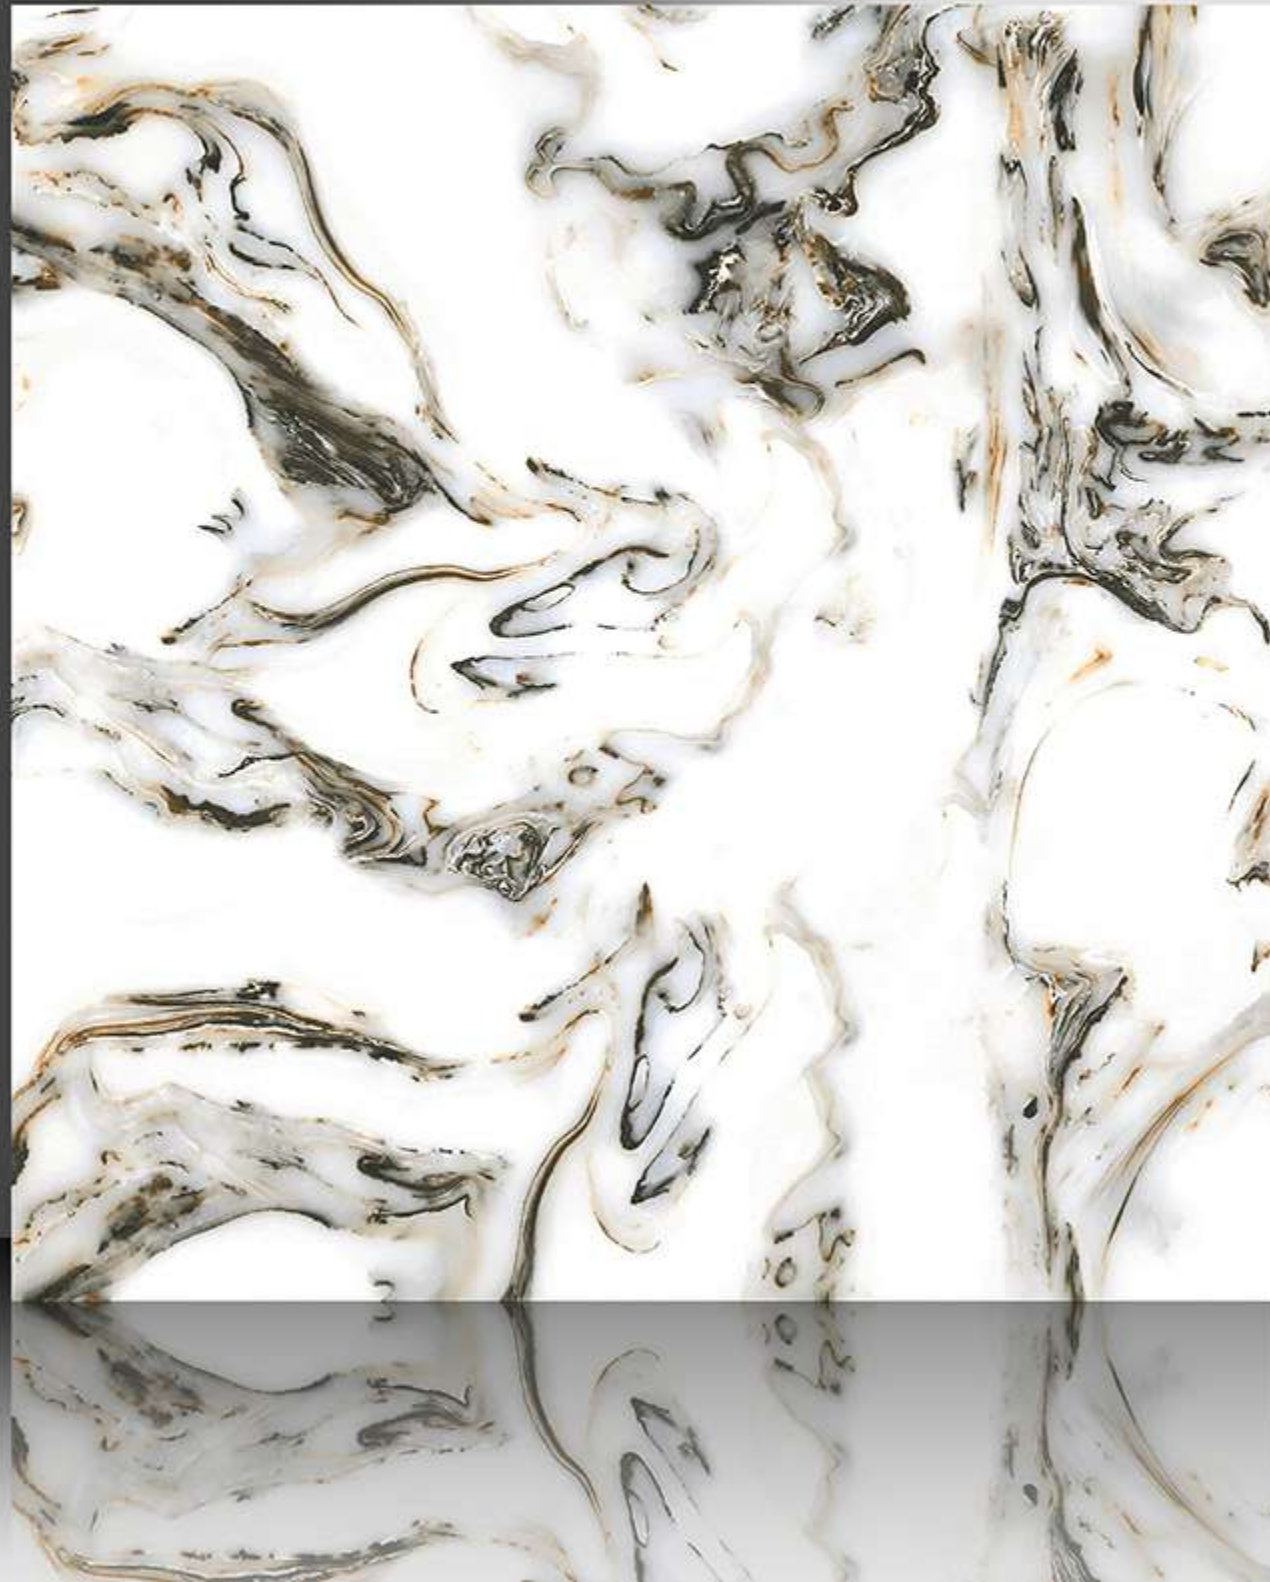

WHITE BODY

PORCELAIN TILES

600X600 mm

8109

Marble Series

WHITE BODY

PORCELAIN TILES

600X600 mm