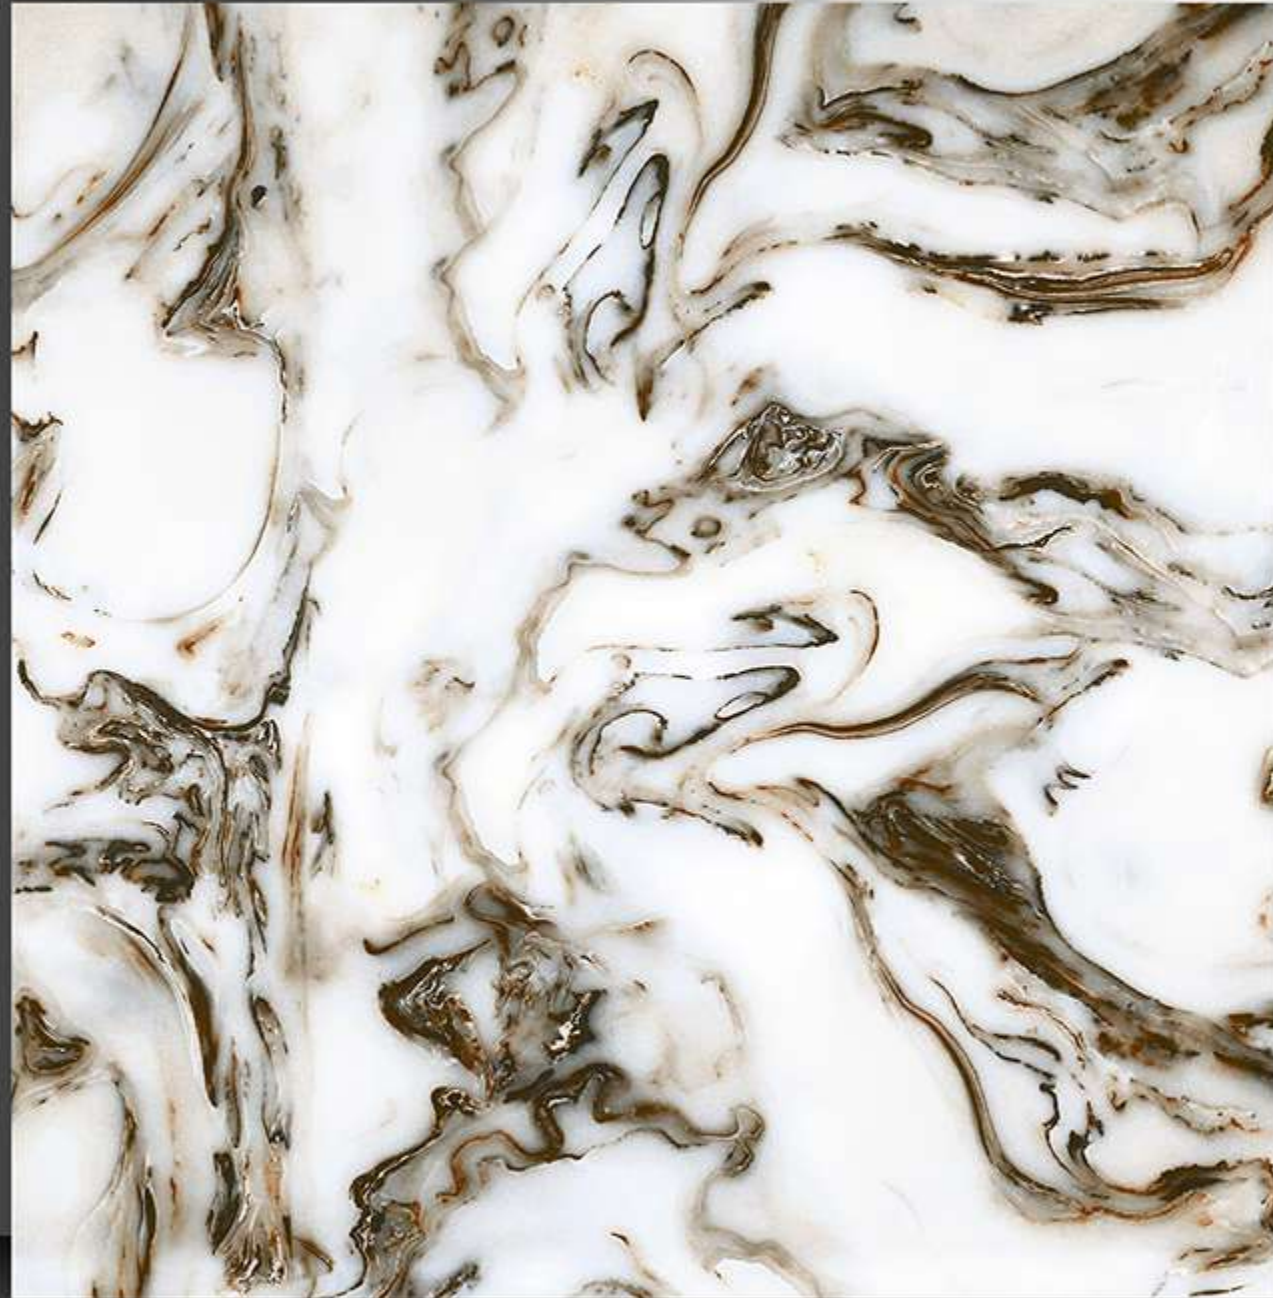

WHITE BODY

PORCELAIN TILES

600X600 mm