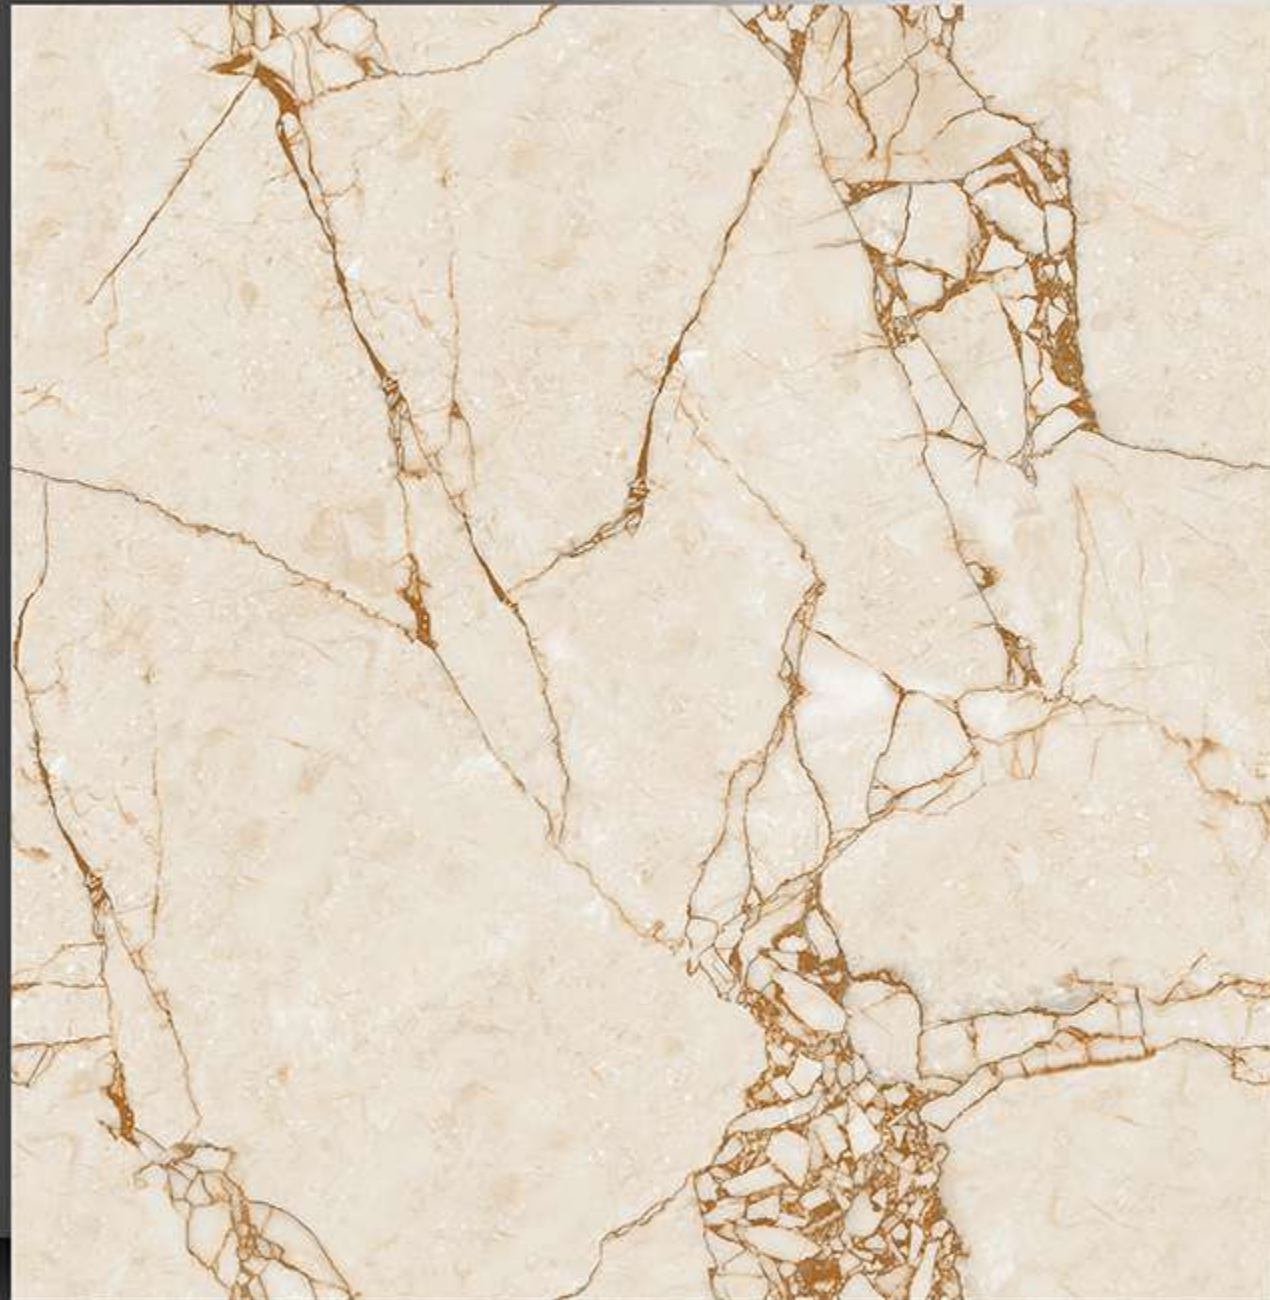

WHITE BODY

PORCELAIN TILES

600X600 mm