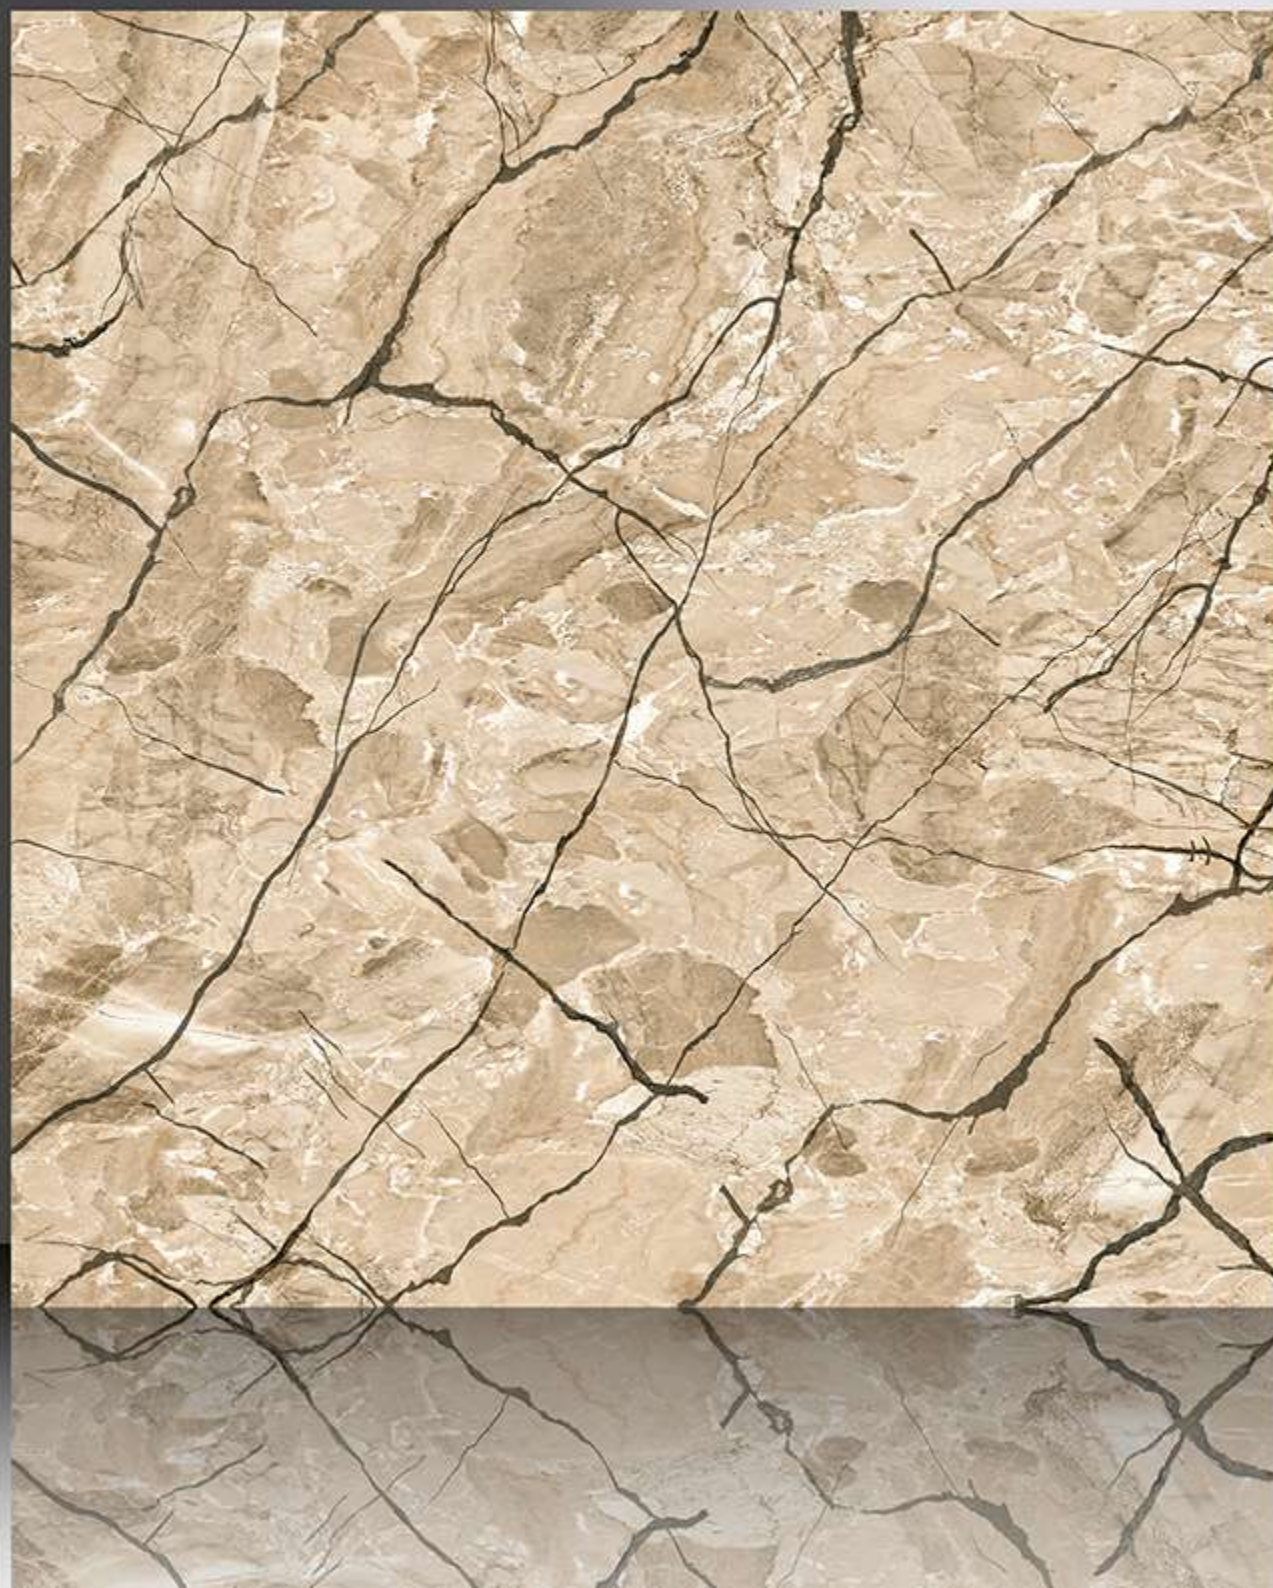

WHITE BODY

PORCELAIN TILES

600X600 mm