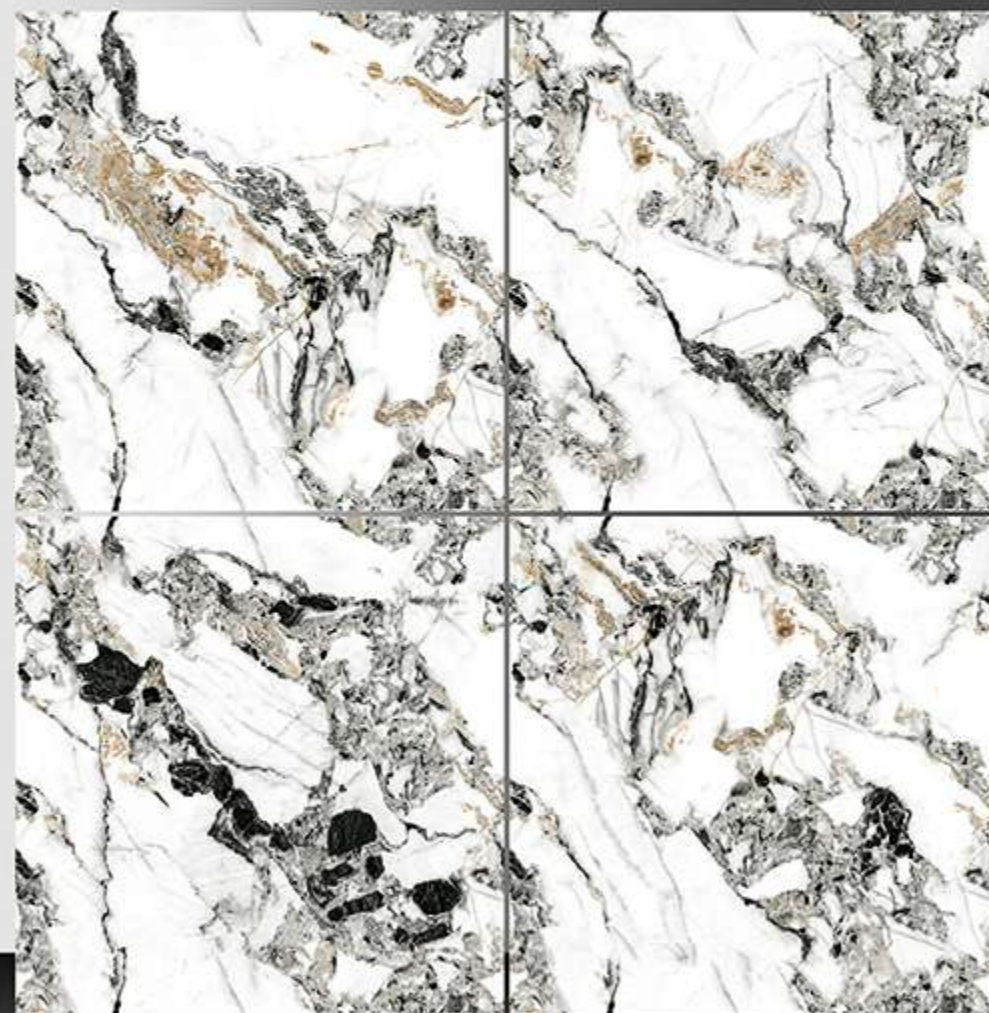

8120

Marble Series