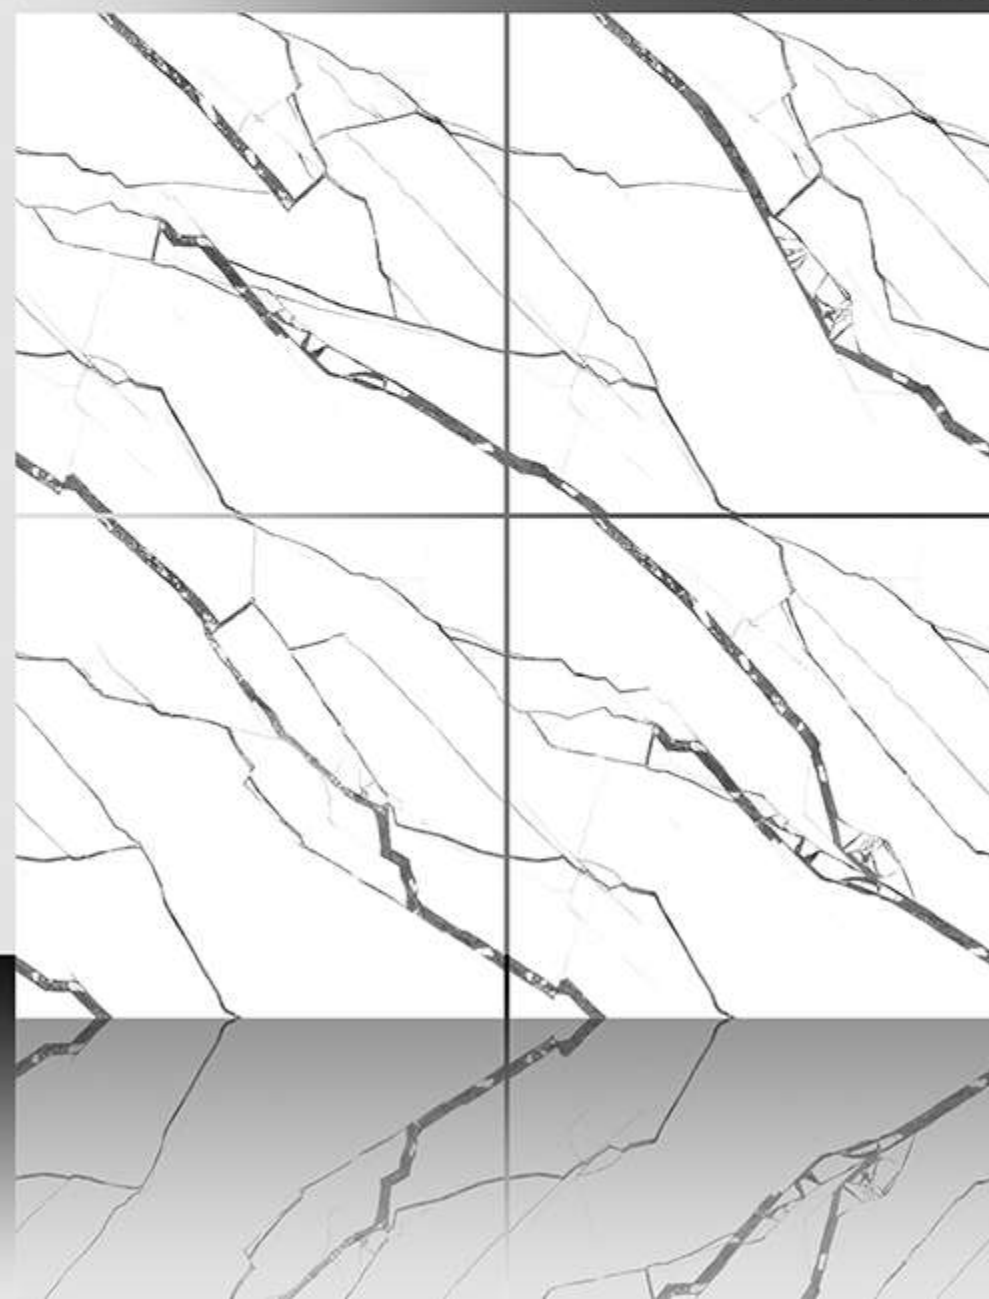

600X600 mm

8128

Marble Series

WHITE BODY

PORCELAIN TILES

600X600 mm

8129

Marble Series