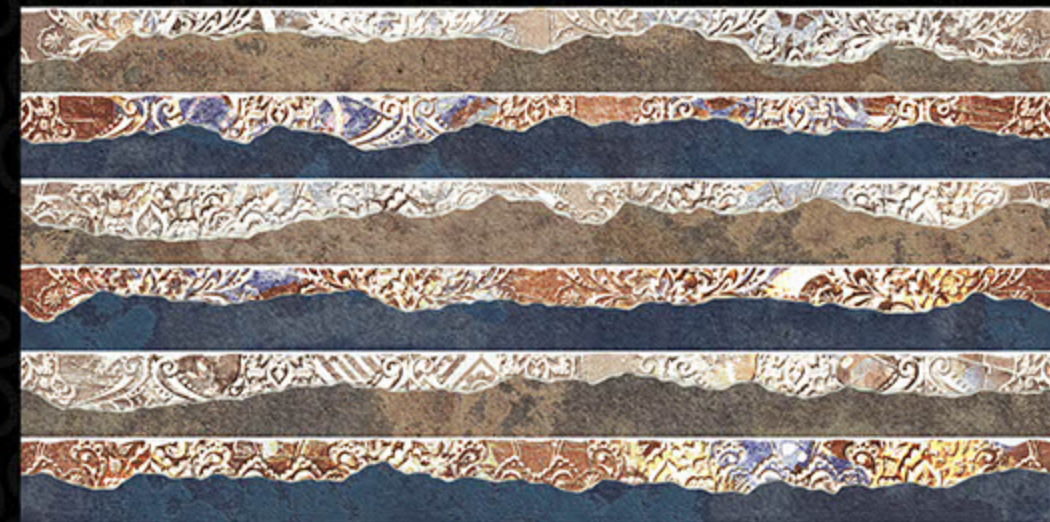

300 x 600 MM

DIGITAL WALL TILES ....

GLOSSY FINISH

DIGITAL WALL TILES

5126-LT

5127-LT

5126-HL

5127-HL

5126-DK

5127-DK