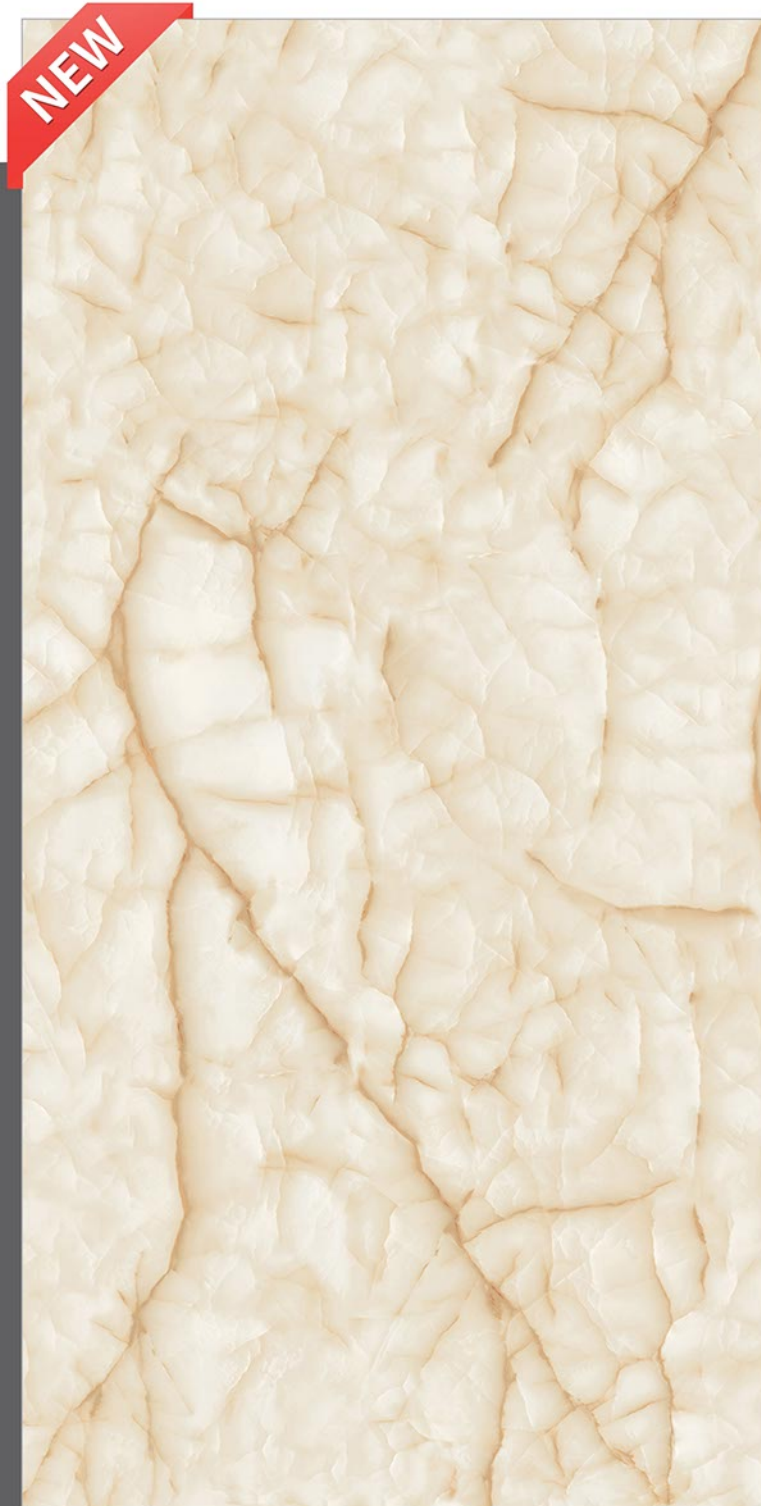

— PGVT | 600x1200mm | Glossy

Random
4

Regal Bianco

— PGVT | 600x1200mm | Glossy

Random
4

Regal Crystal Gold

— PGVT | 600x1200mm | Glossy

Random
2