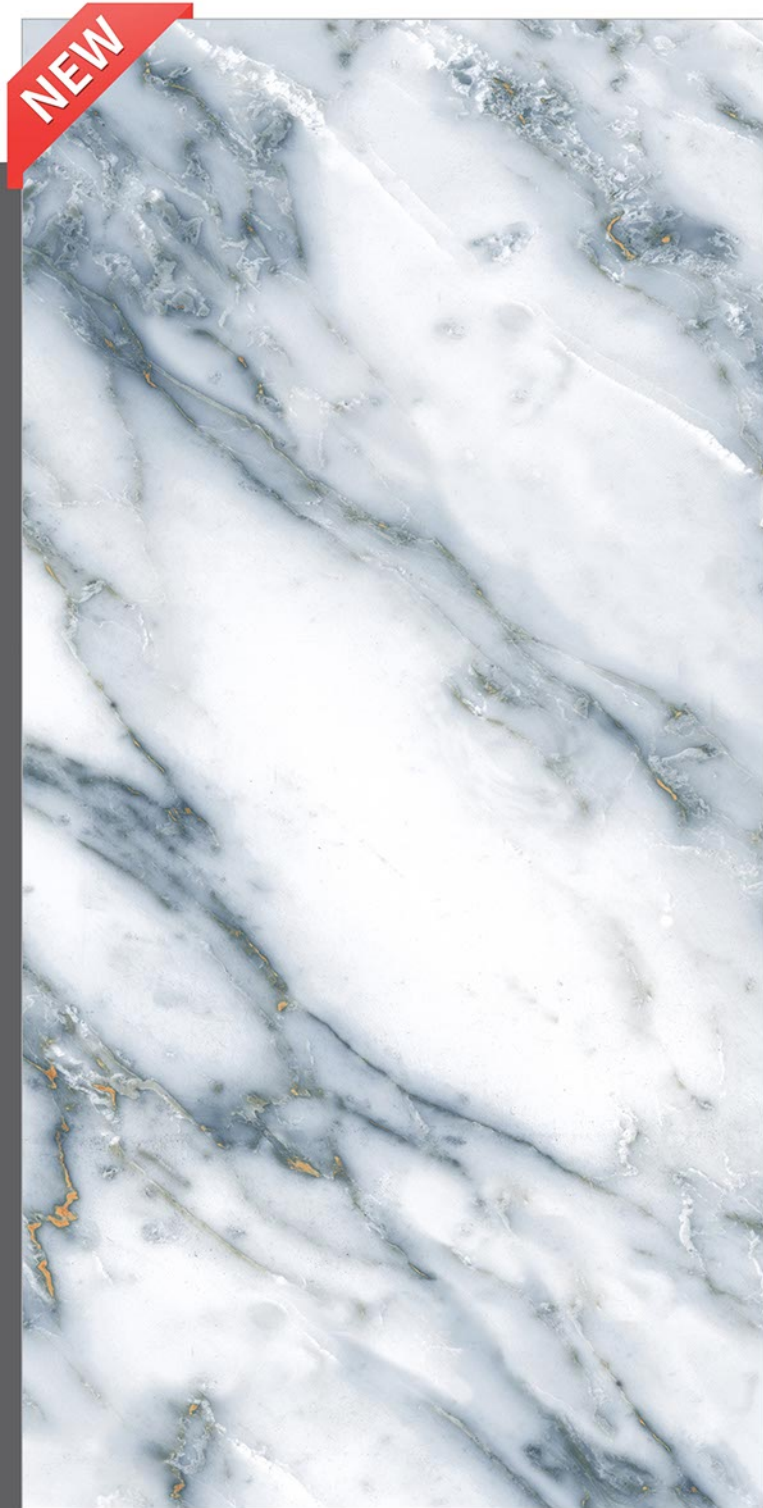

Random
3

Royal Daina Beige

— PGVT | 600x1200mm | Glossy

Random
2

Rudolf Brown

— PGVT | 600x1200mm | Glossy

Random
3

Safari White