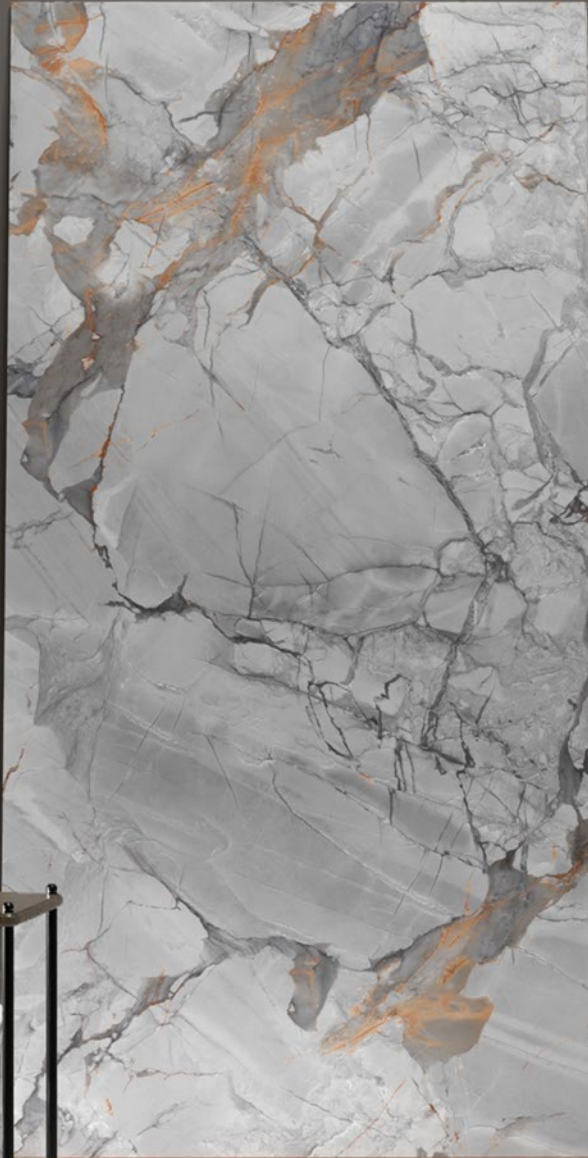

Glossy
Collection

Surfaces

THAT REVOLUTIONIZE.

600x1200mm
GLAZED VITRIFIED TILES