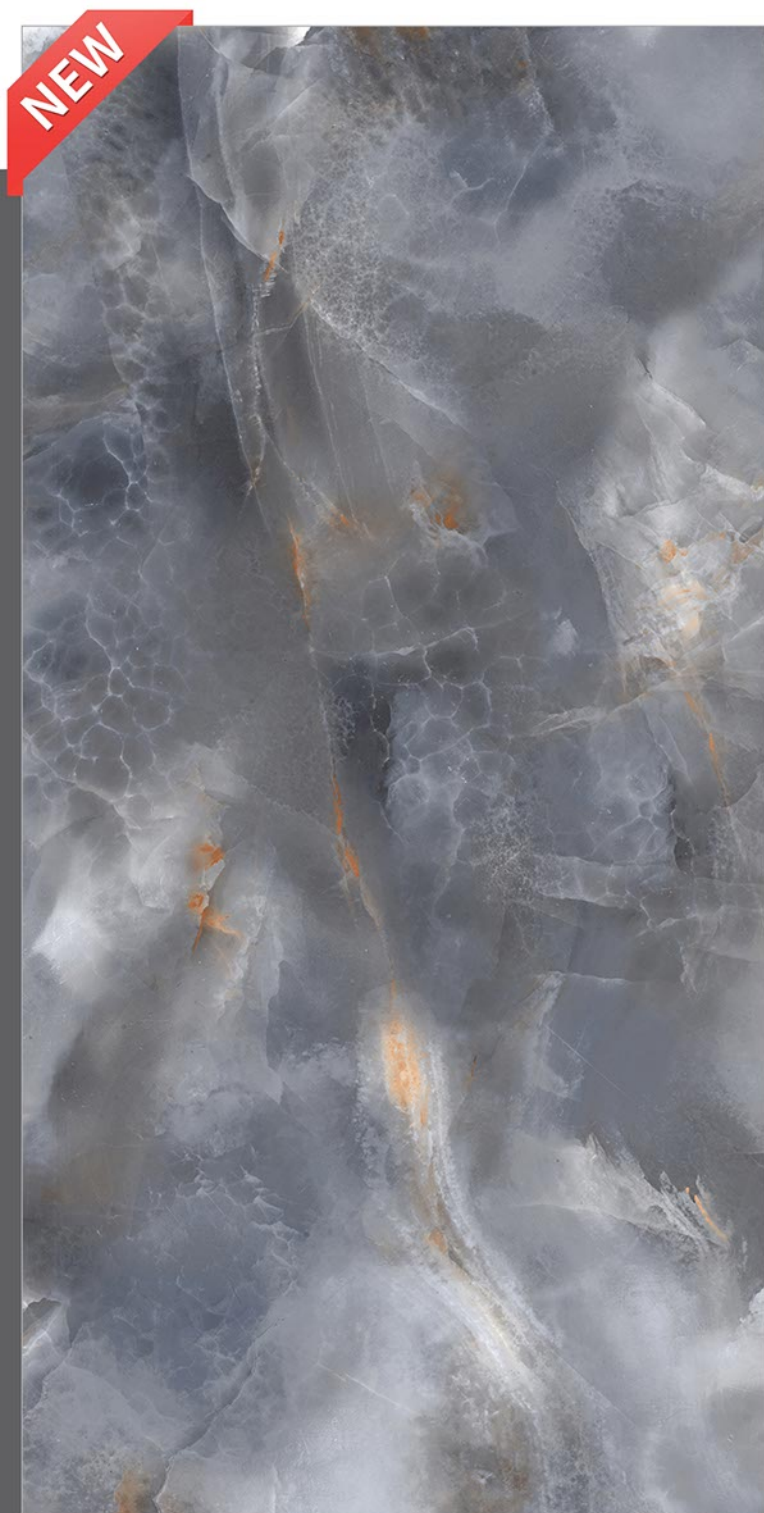

Zante Onyx

— PGVT | 600x1200mm | Glossy

Random
3