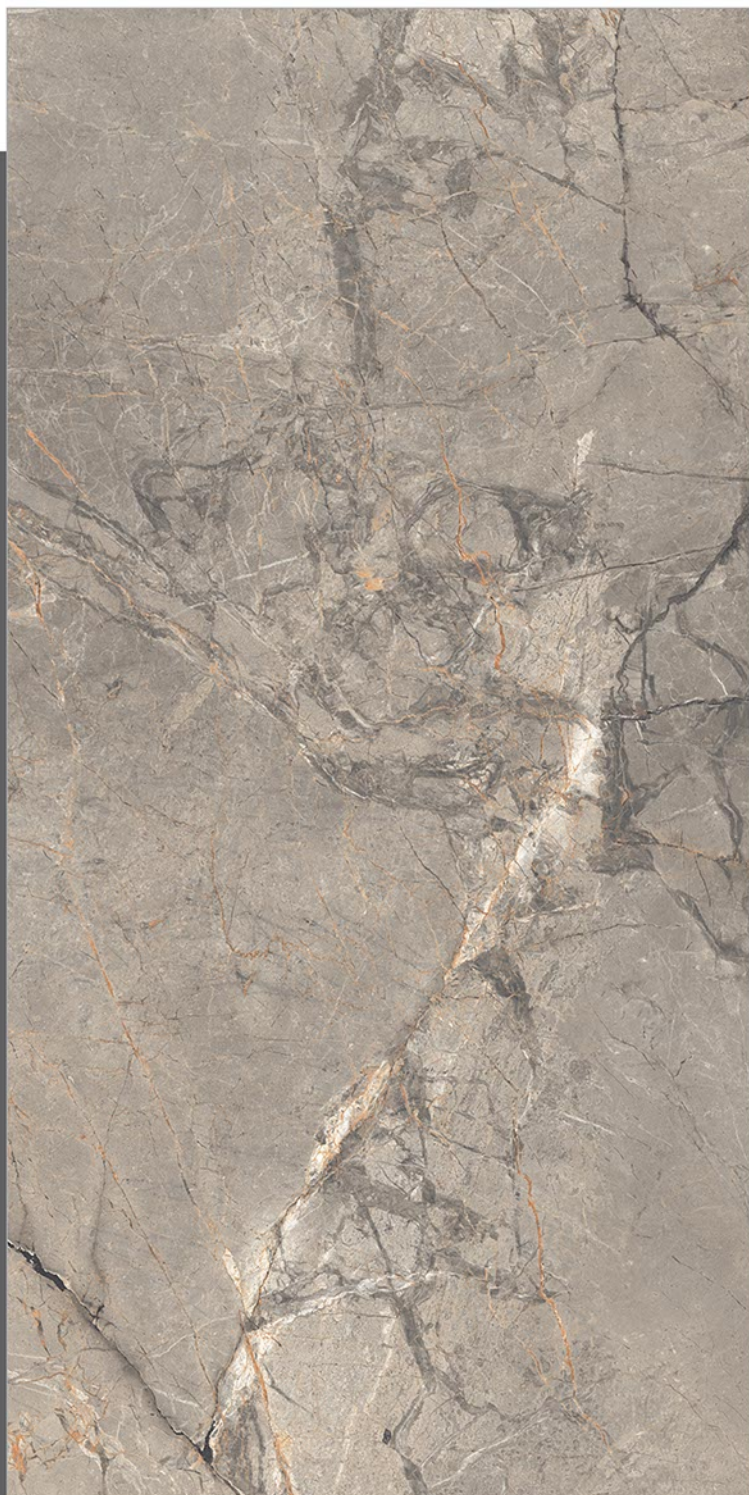

Travertino Natural Gris

— PGVT | 600x1200mm | Glossy

Random
4

Travex Crema

— PGVT | 600x1200mm | Glossy

Random
4

Vegas Natural

— PGVT | 600x1200mm | Glossy