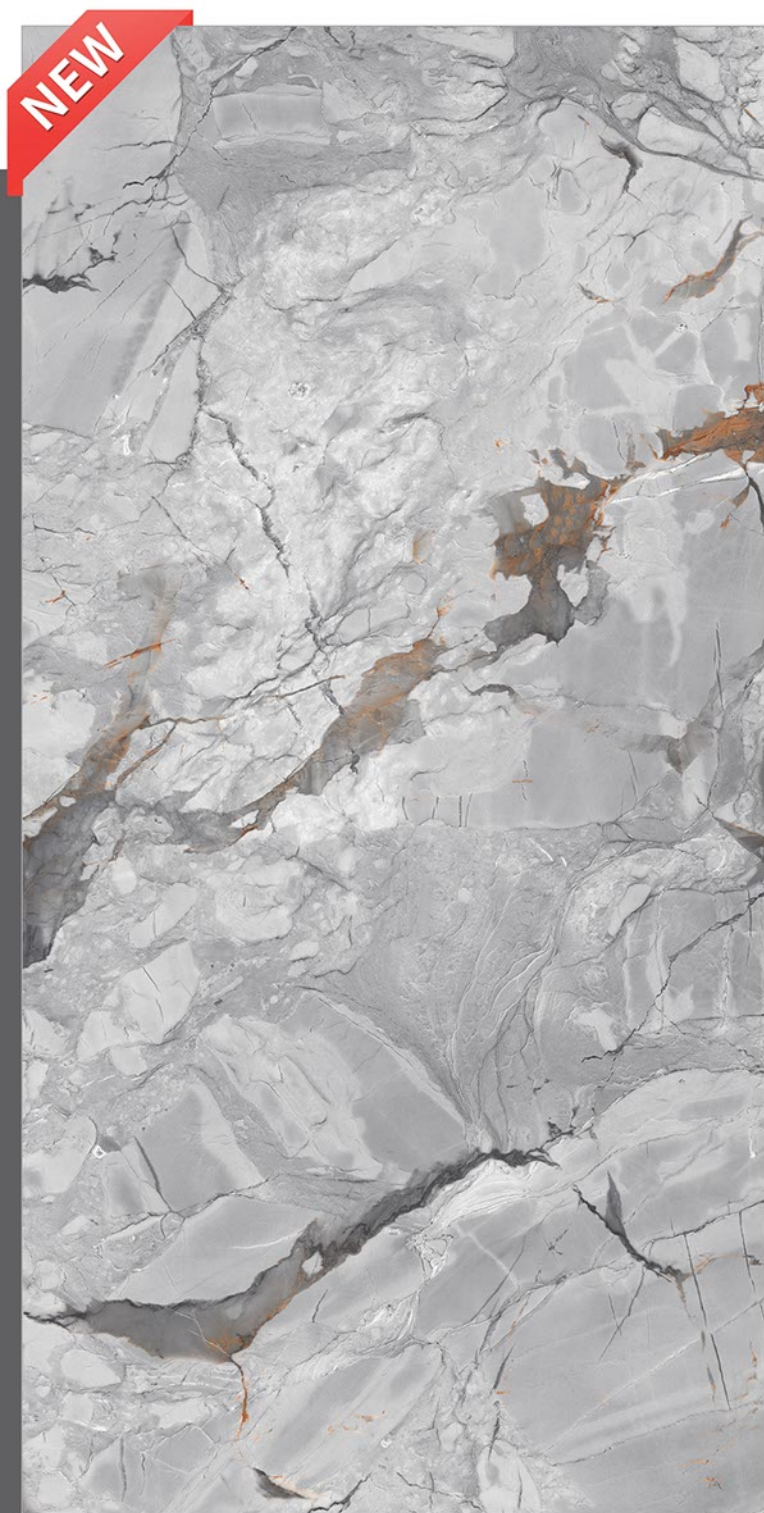

Random
4

Streamline Grey

— PGVT | 600x1200mm | Glossy

Random
5

Sufyan Kota

— PGVT | 600x1200mm | Glossy

Random
5

Terrastone Grey