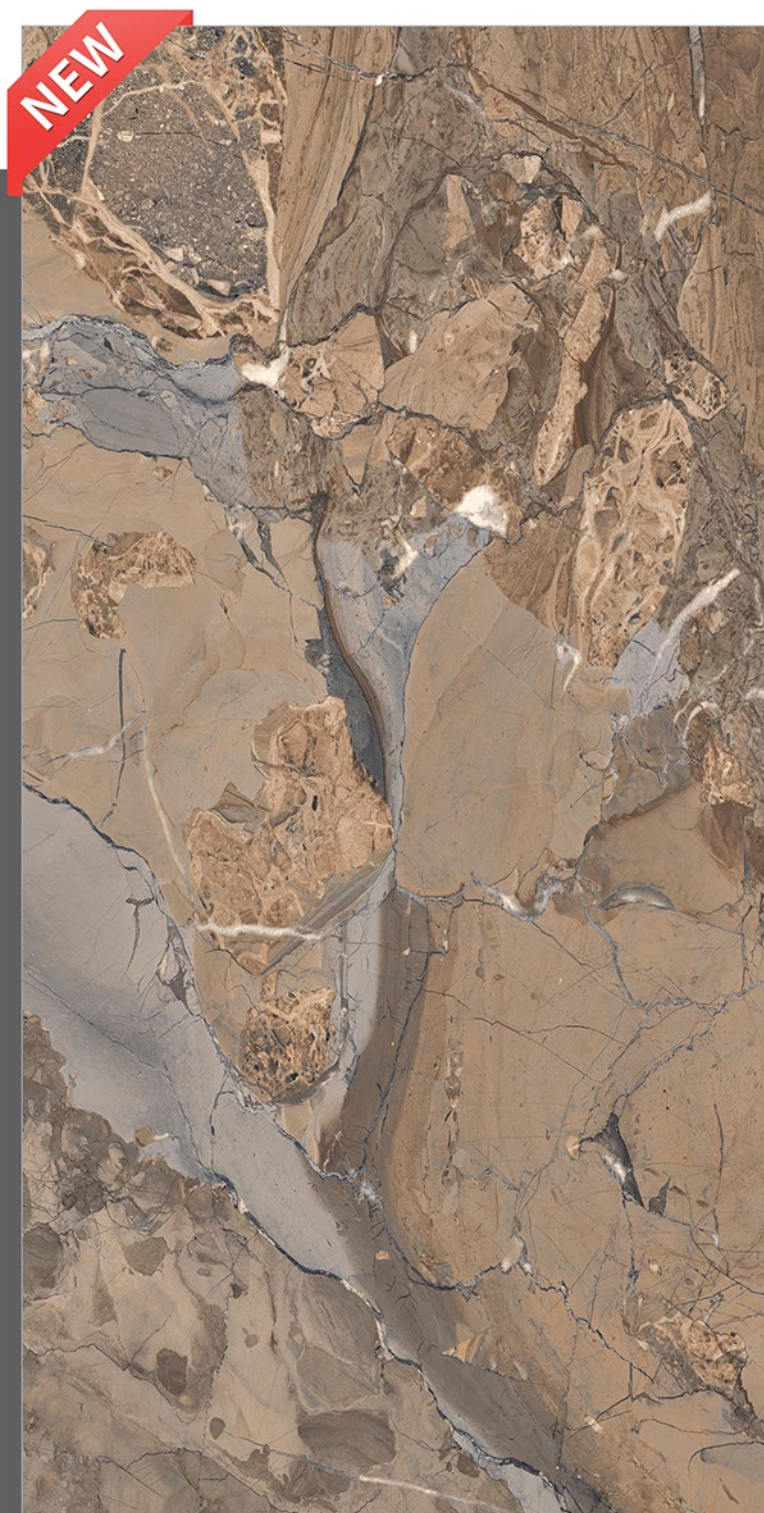

Random
3

Royal Daina Beige

— PGVT | 600x1200mm | Glossy

Random
2

Rudolf Brown

— PGVT | 600x1200mm | Glossy

Random
3

Safari White