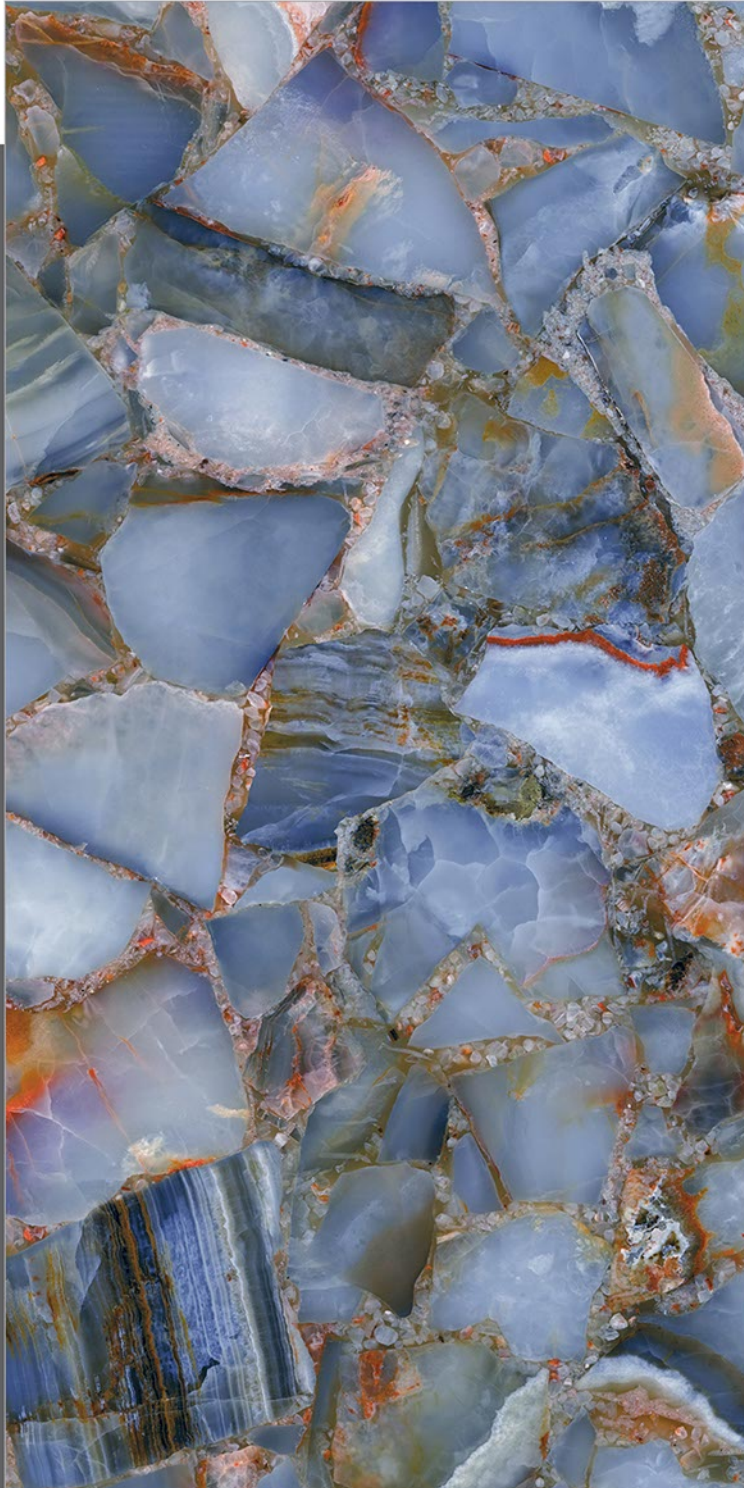

High Gloss
COLLECTION

Mashup Blue

— PGVT | 600x1200mm | Glossy