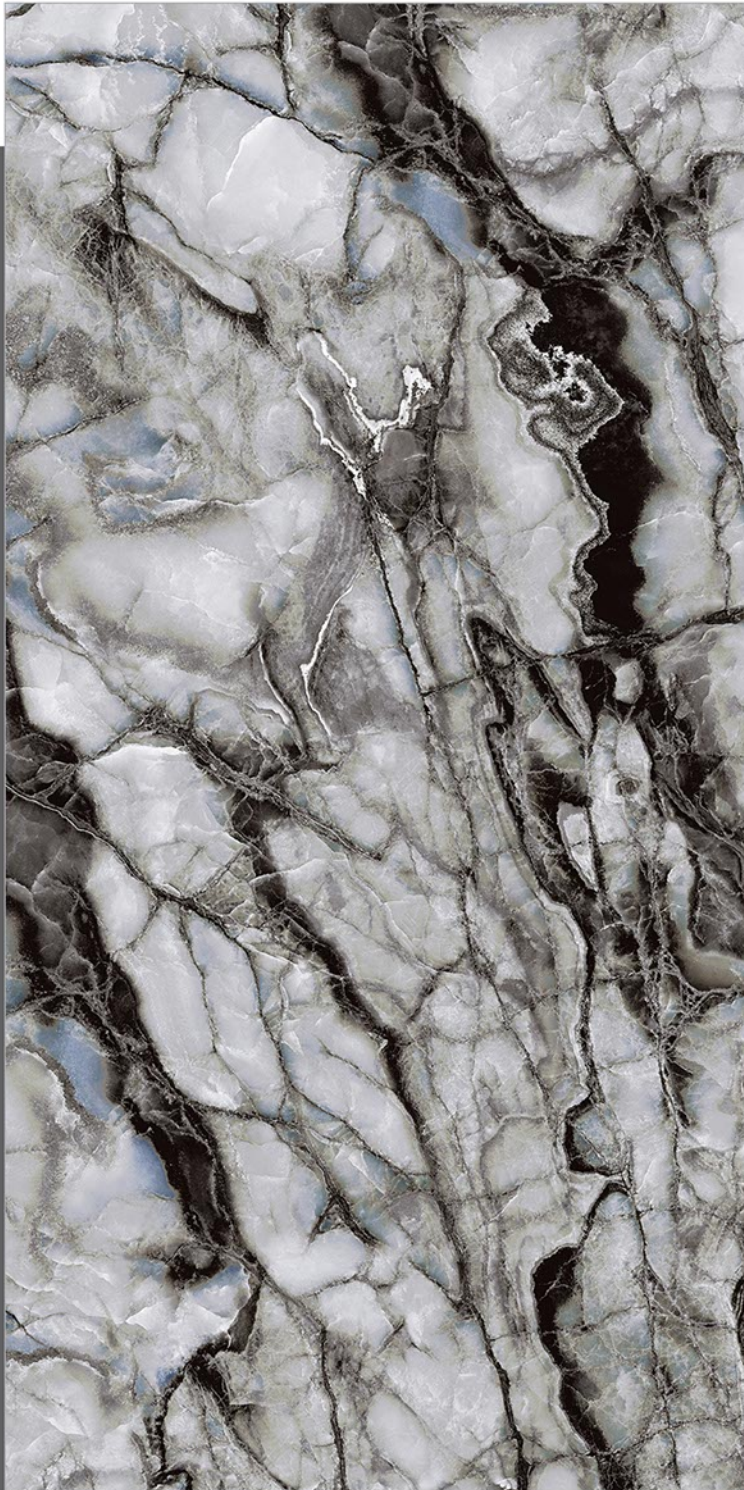

High Gloss

COLLECTION

Safari Grey

— PGVT | 600x1200mm | Glossy

Random
5