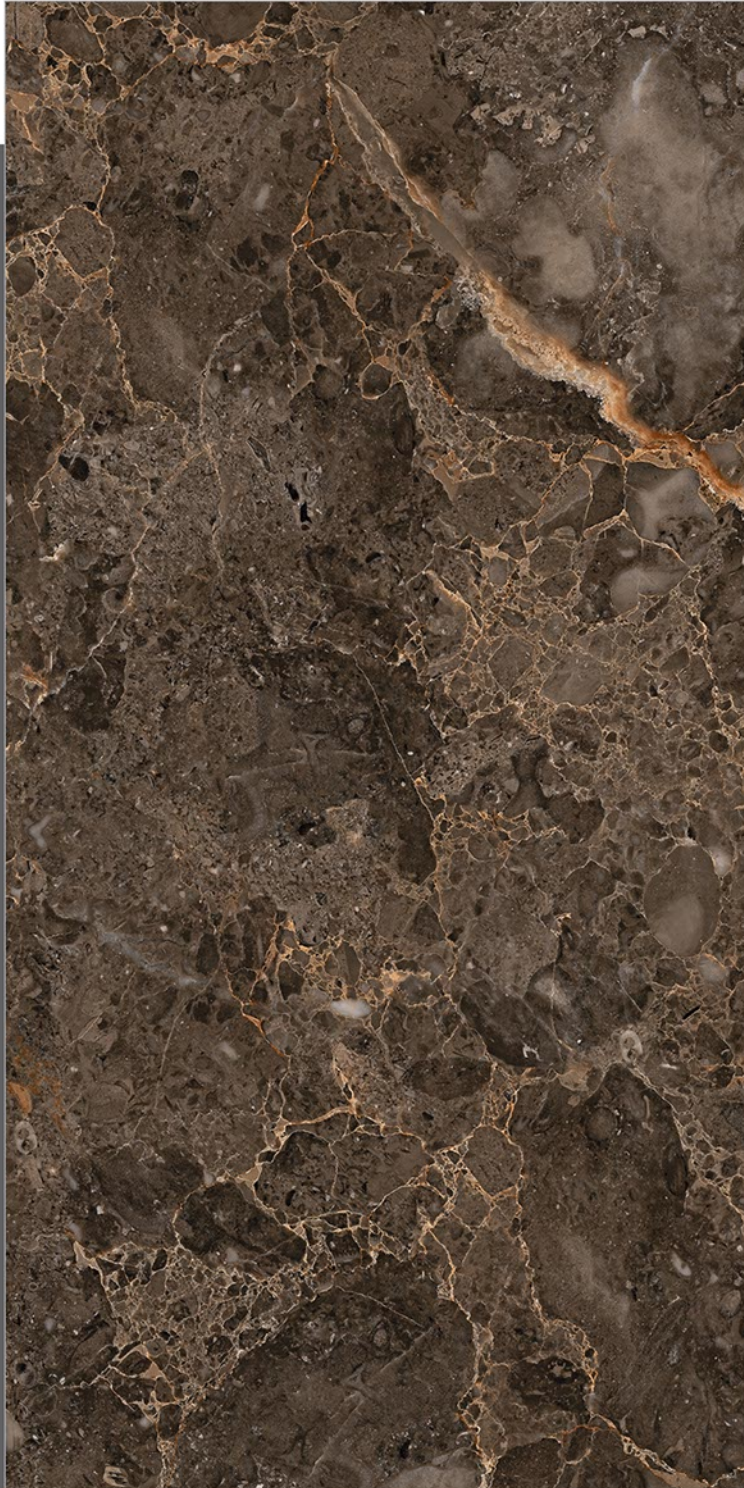

Random
1

Emperador Dark

— PGVT | 600x1200mm | Glossy

Random
5

Empredor Honey Bianco

— PGVT | 600x1200mm | Glossy

Random
1

Empredor Honey Black