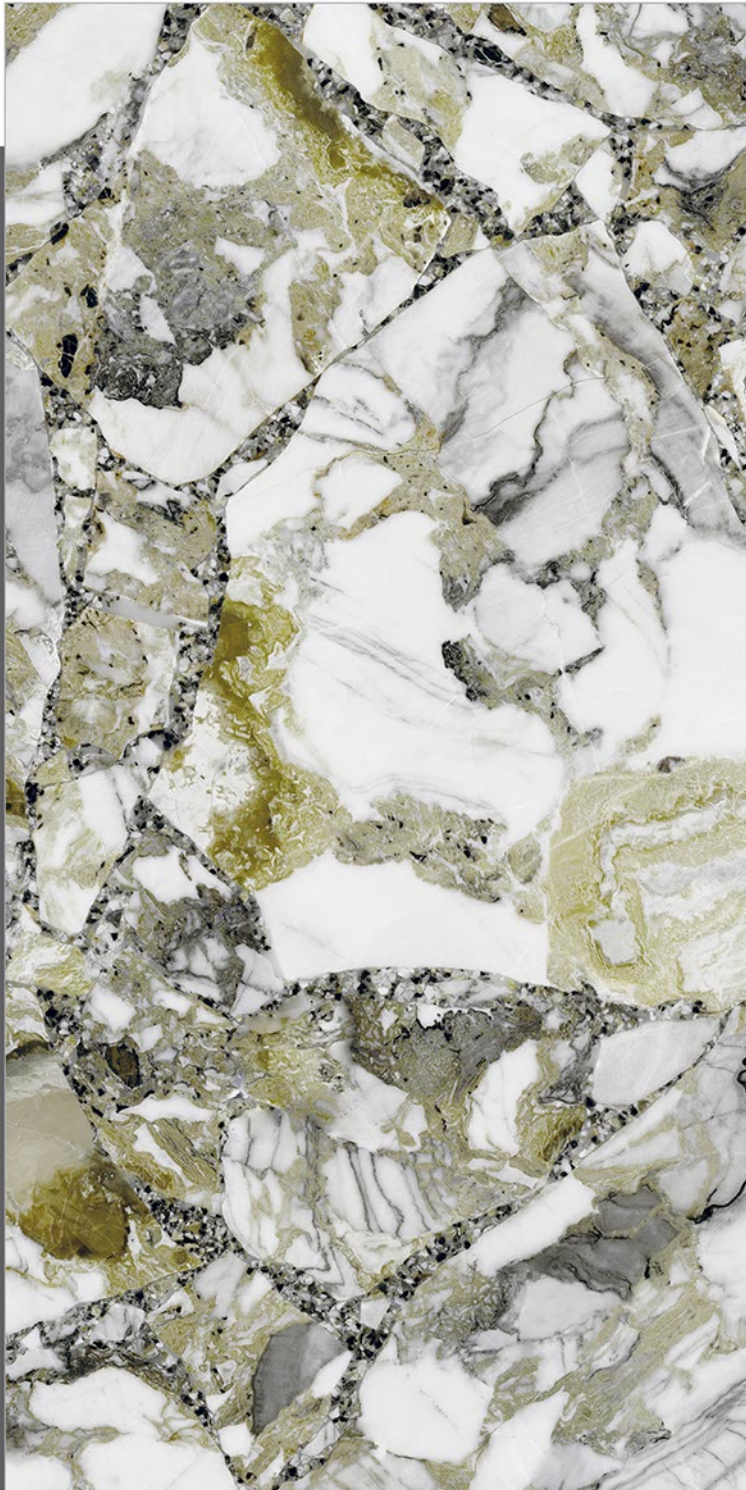

High Gloss

COLLECTION

Alpi Verde

— PGVT | 600x1200mm | Glossy