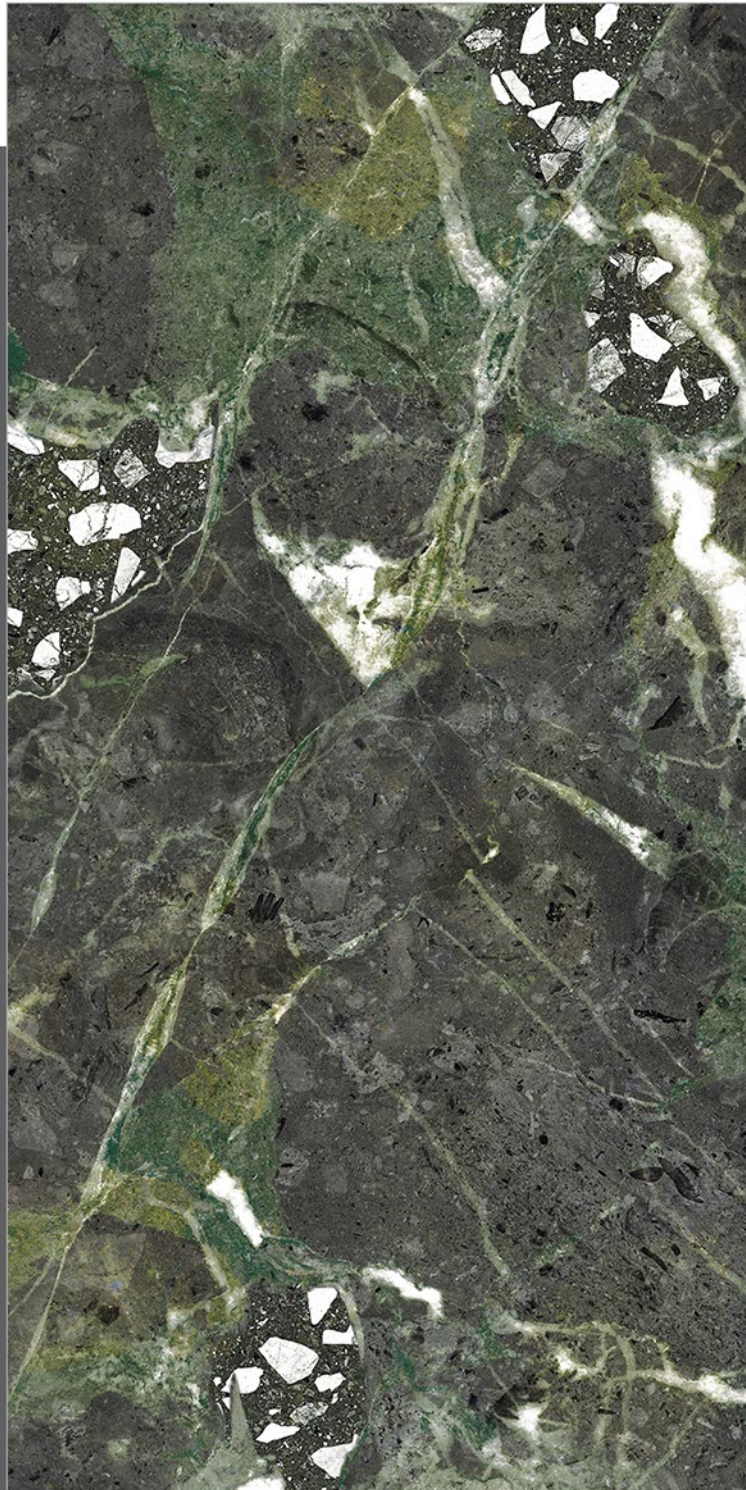

— PGVT | 600x1200mm | Glossy

Random
1

Evoque Brown

— PGVT | 600x1200mm | Glossy

Random
4

Evoque Olive

— PGVT | 600x1200mm | Glossy

Random
4