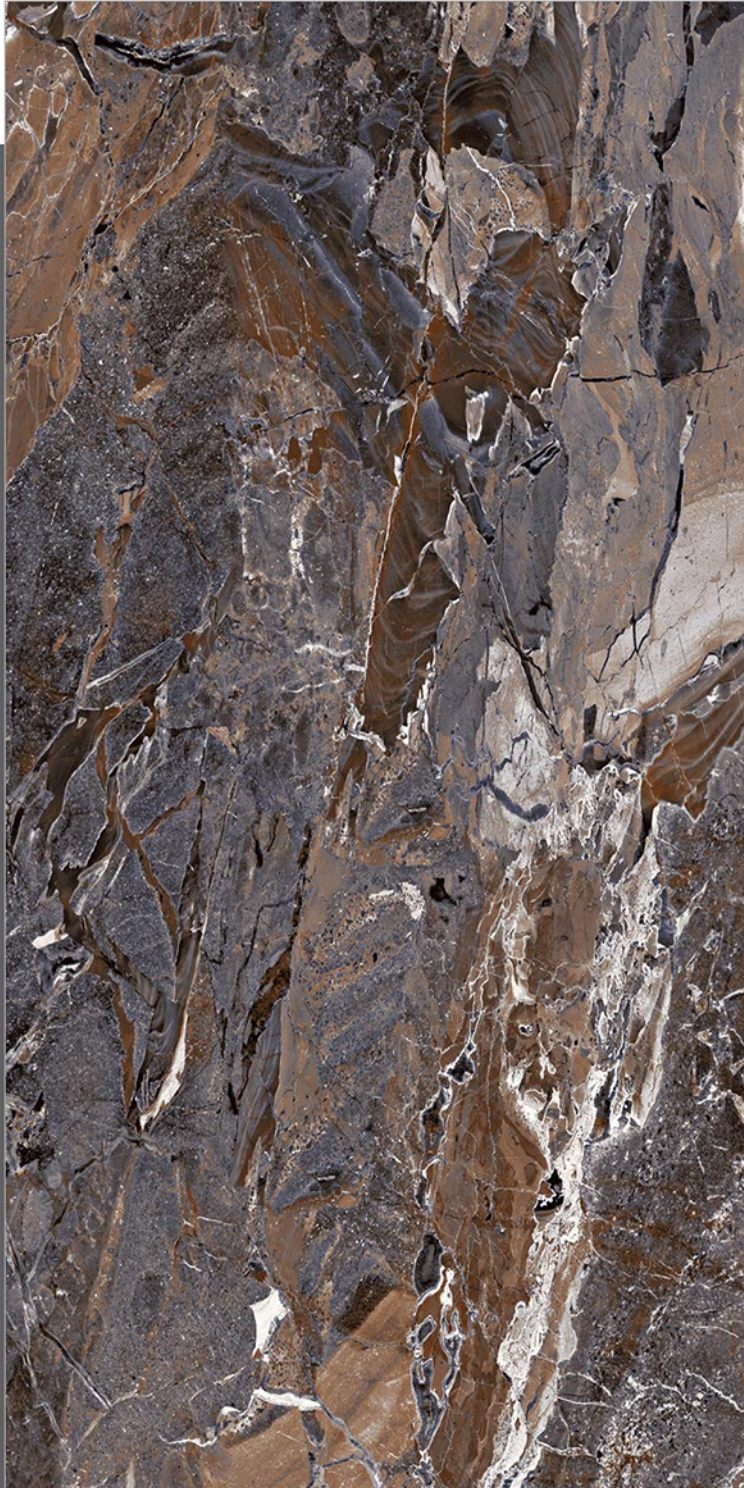

Buena Vista

— PGVT | 600x1200mm | Glossy

Random
4