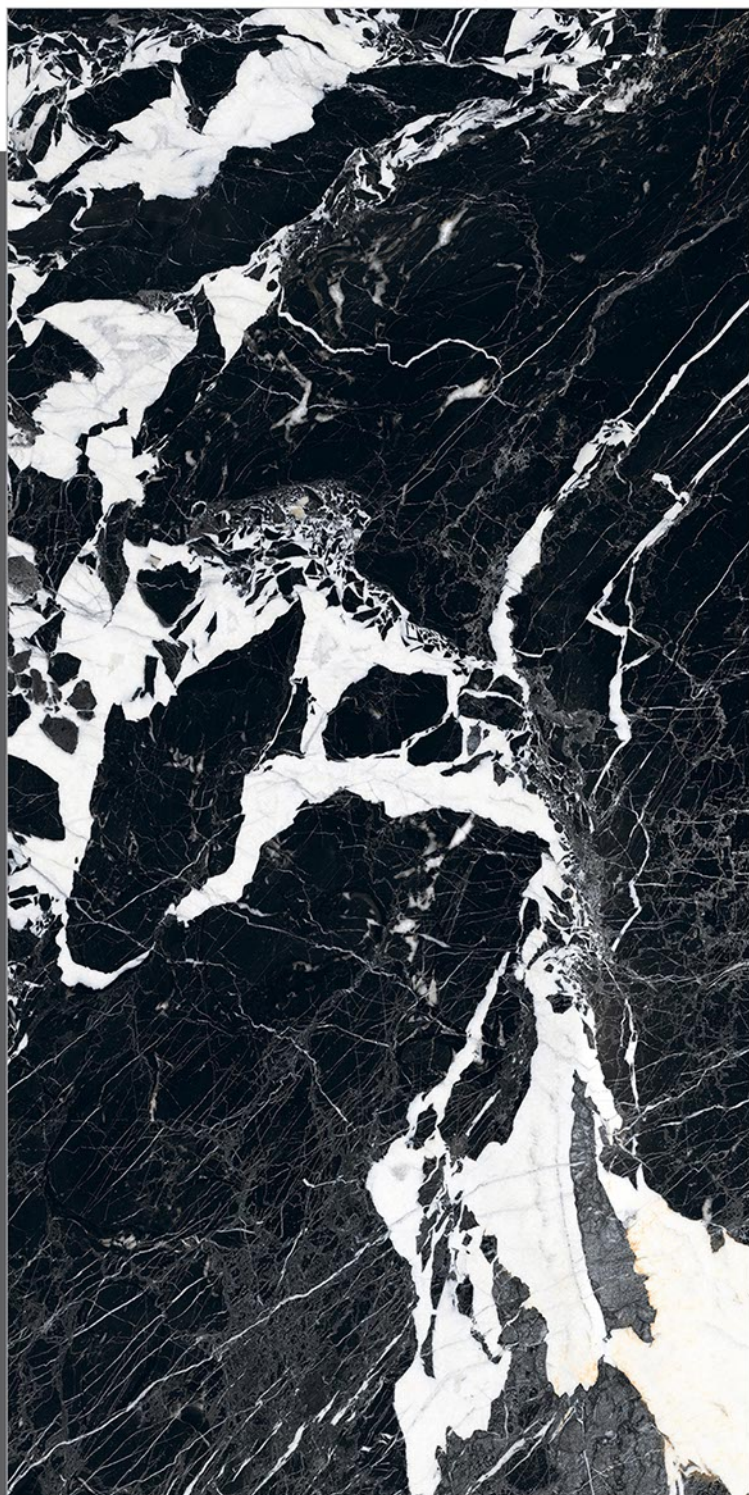

High Gloss

COLLECTION

Mustang Black

— PGVT | 600x1200mm | Glossy

Random
4