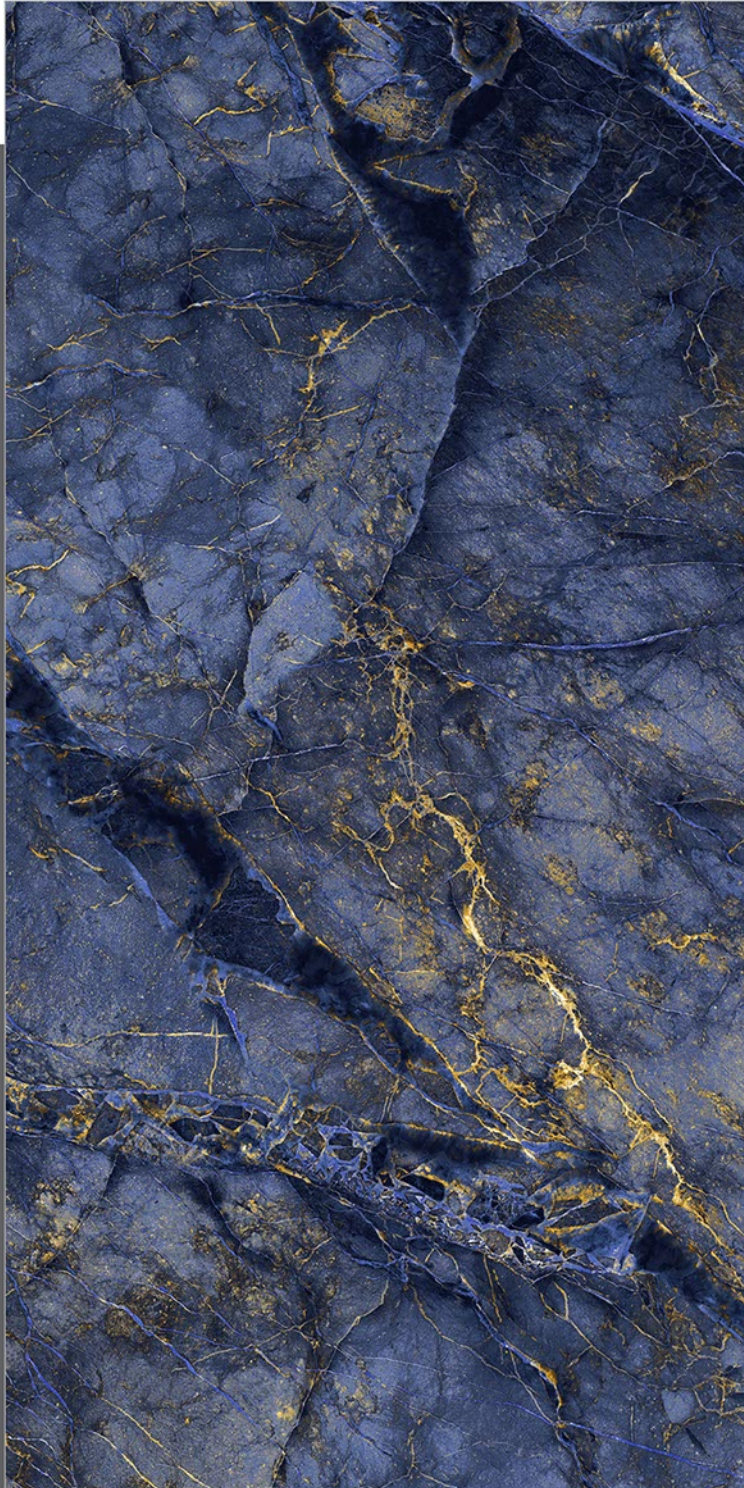

High Gloss

COLLECTION

Safari Grey

— PGVT | 600x1200mm | Glossy

Random
5

Spark Blue

— PGVT | 600x1200mm | Glossy

Random
4