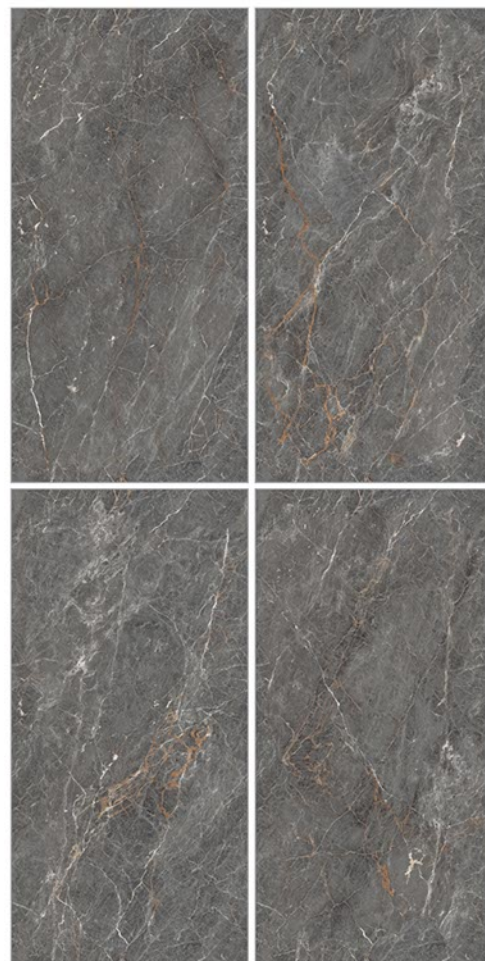

Tuffo Grafito

— PGVT | 600x1200mm | Glossy

Random - 4