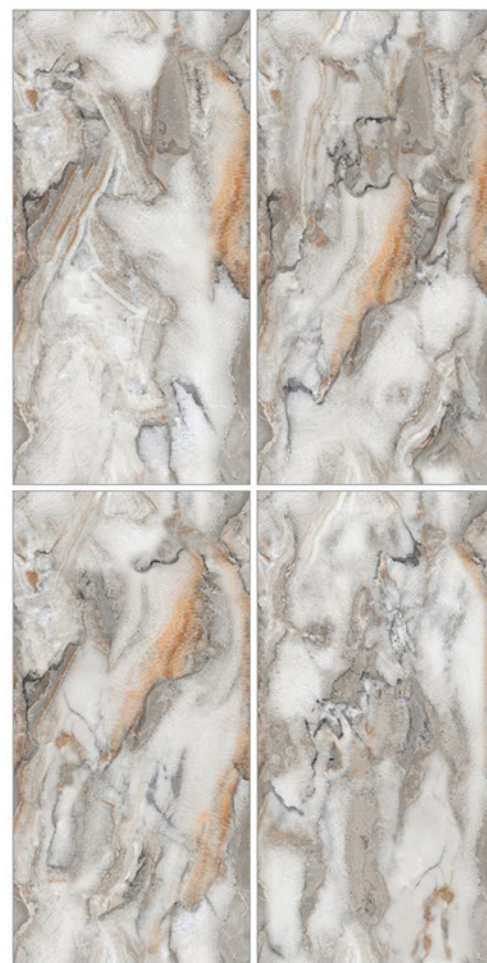

— PGVT | 600x1200mm | Glossy

Random - 3

Porino Beige

— PGVT | 600x1200mm | Glossy

Random - 4

Riazza Gold

— PGVT | 600x1200mm | Glossy

Random - 4