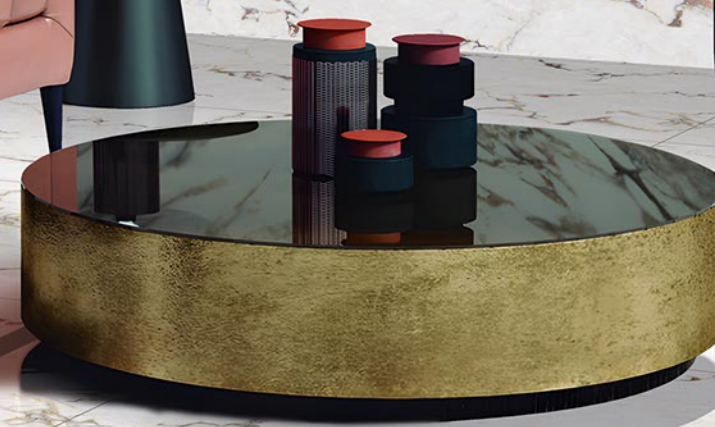

Random - 4

City White

— PGVT | 600x1200mm | Glossy

Random - 4

Cosmo Gris

— PGVT | 600x1200mm | Glossy

Random - 3

Cosmo Multy