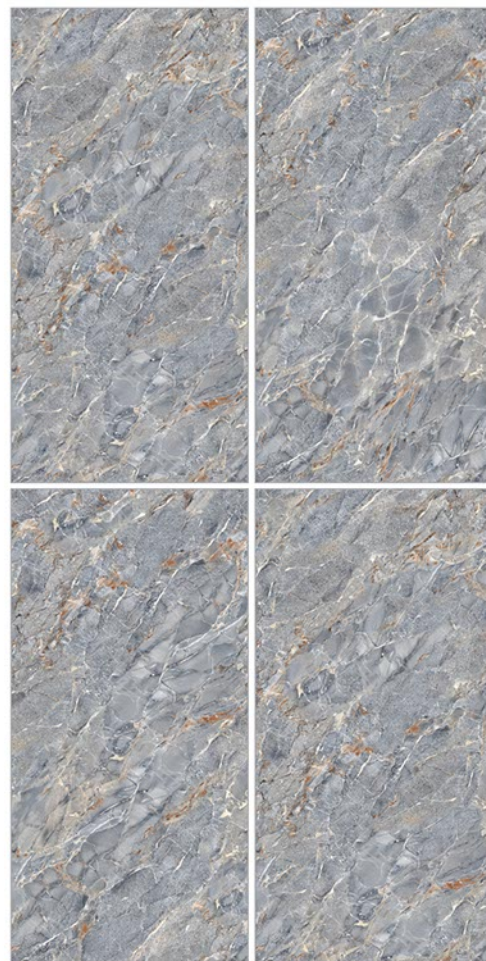

— PGVT | 600x1200mm | Glossy

Random - 3

Porino Beige

— PGVT | 600x1200mm | Glossy

Random - 4

Riazza Gold

— PGVT | 600x1200mm | Glossy

Random - 4