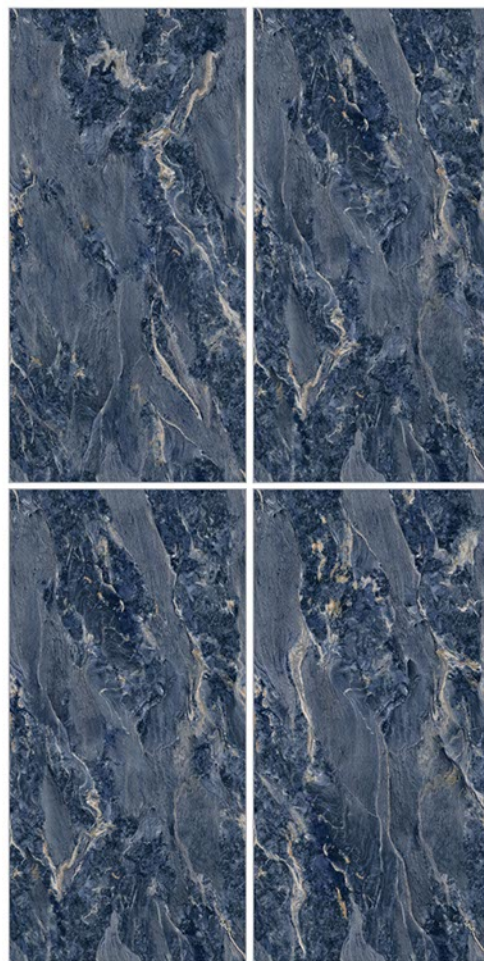

Titan Blue

— PGVT | 600x1200mm | Glossy

Random - 4

Titan Brown

— PGVT | 600x1200mm | Glossy

Random - 4

Toscana Blue

— PGVT | 600x1200mm | Glossy