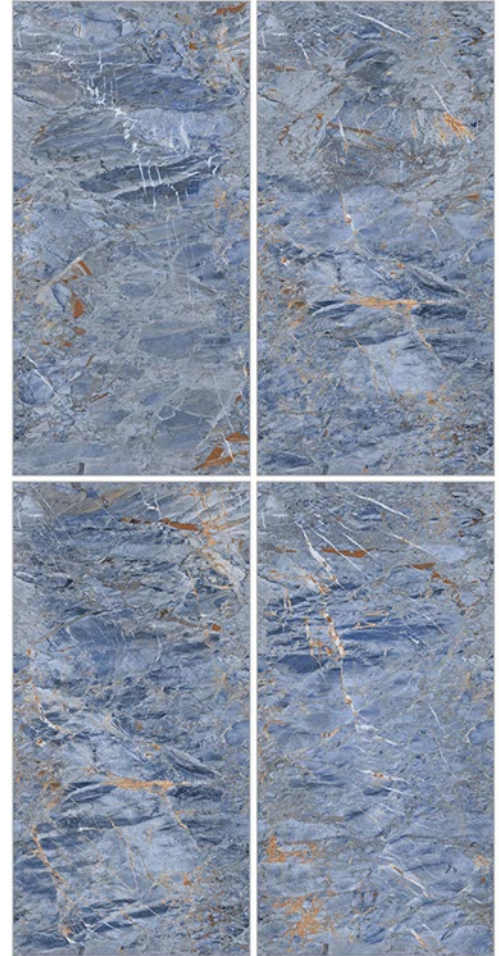

— PGVT | 600x1200mm | Glossy

Random - 4

Valeria Blue

— PGVT | 600x1200mm | Glossy

Random - 4

Velar Mocha

— PGVT | 600x1200mm | Glossy

Random - 4