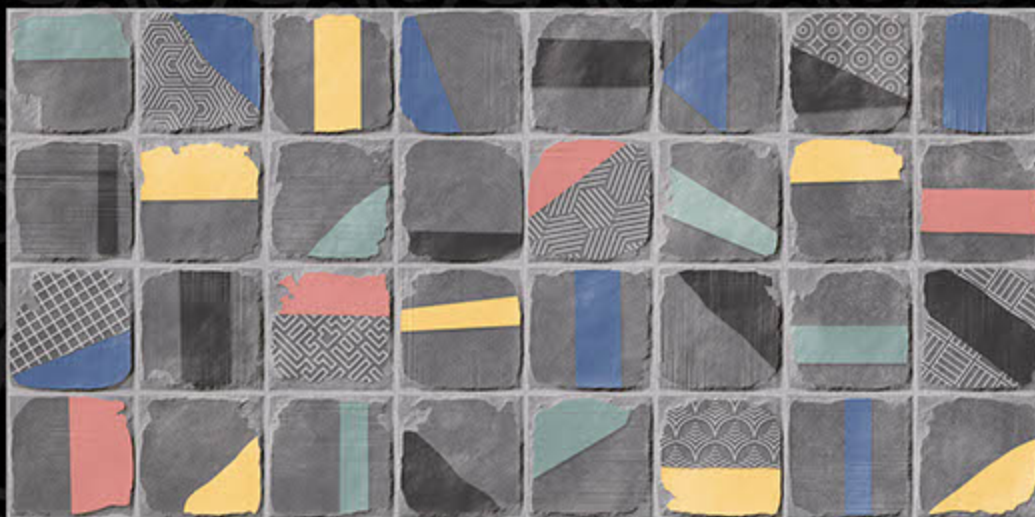

300 x 600 MM

DIGITAL WALL TILES ....

MATT FINISH

DIGITAL WALL TILES

6149-HL