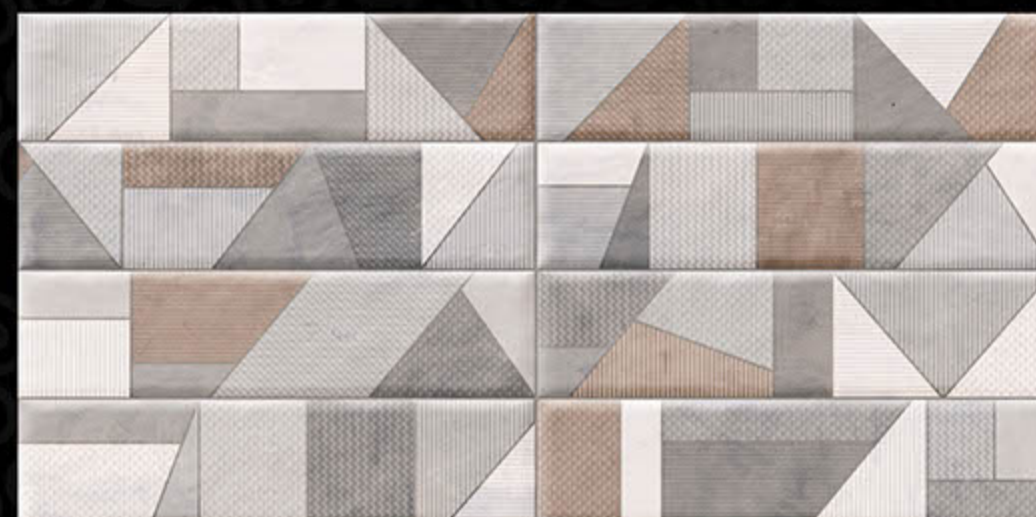

6410-LT

6410-HL-2