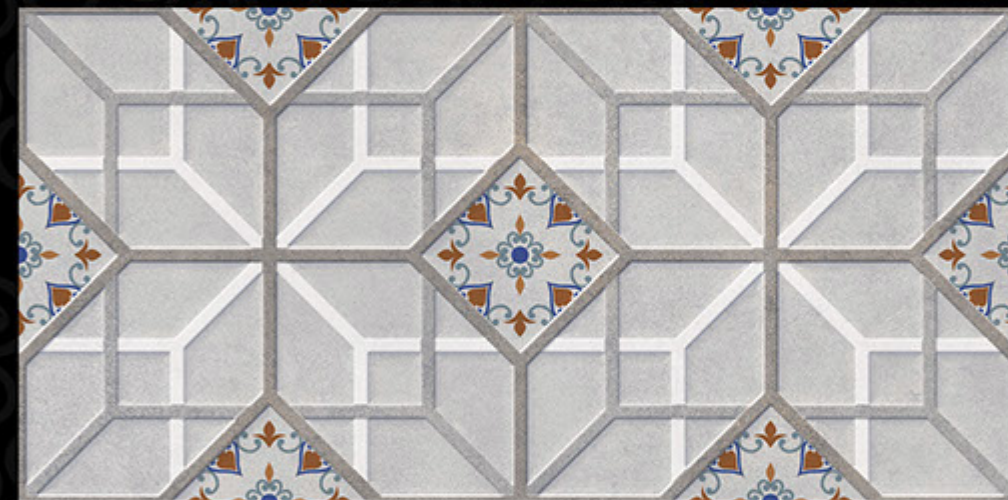

300 x 600 MM

DIGITAL WALL TILES ....

MATT FINISH

DIGITAL WALL TILES

6608-HL-1