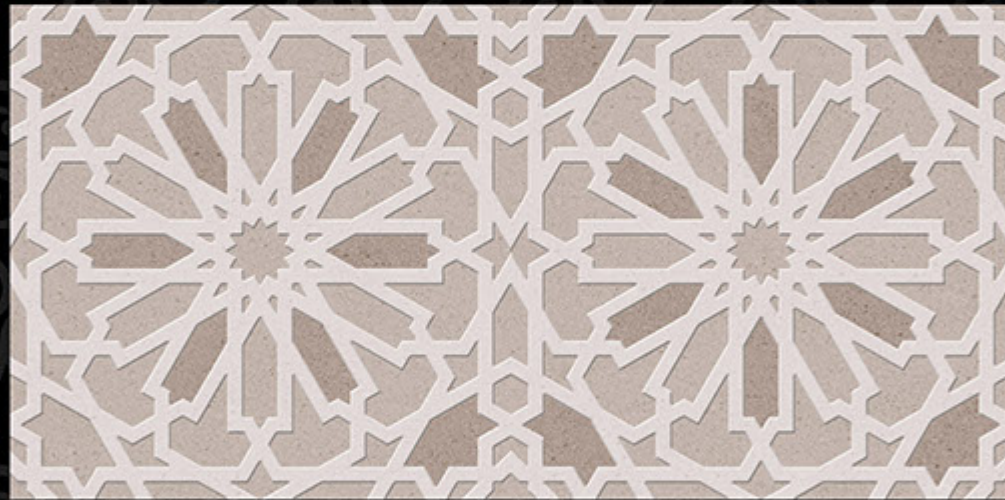

300 x 600 MM

DIGITAL WALL TILES ....

MATT FINISH

DIGITAL WALL TILES

6601-HL-1