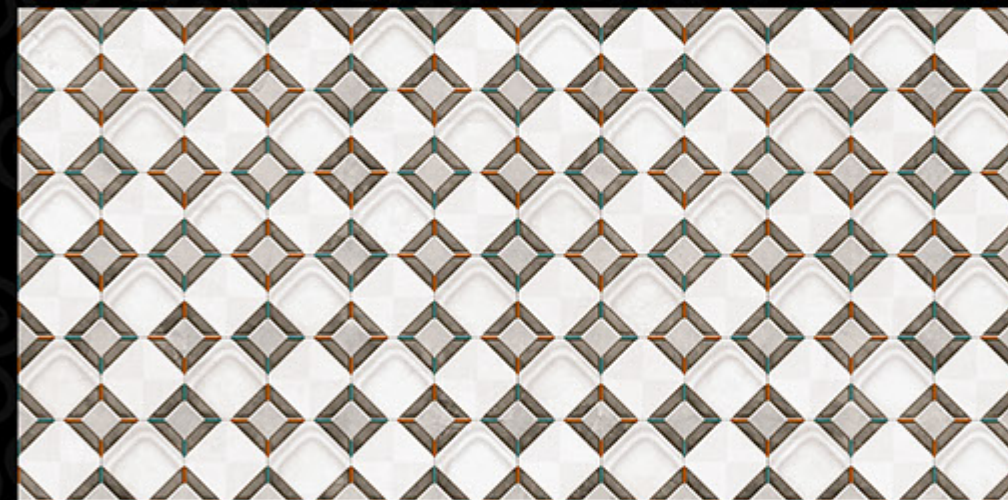

300 x 600 MM

DIGITAL WALL TILES ...

MATT FINISH

DIGITAL WALL TILES

6703-HL-1