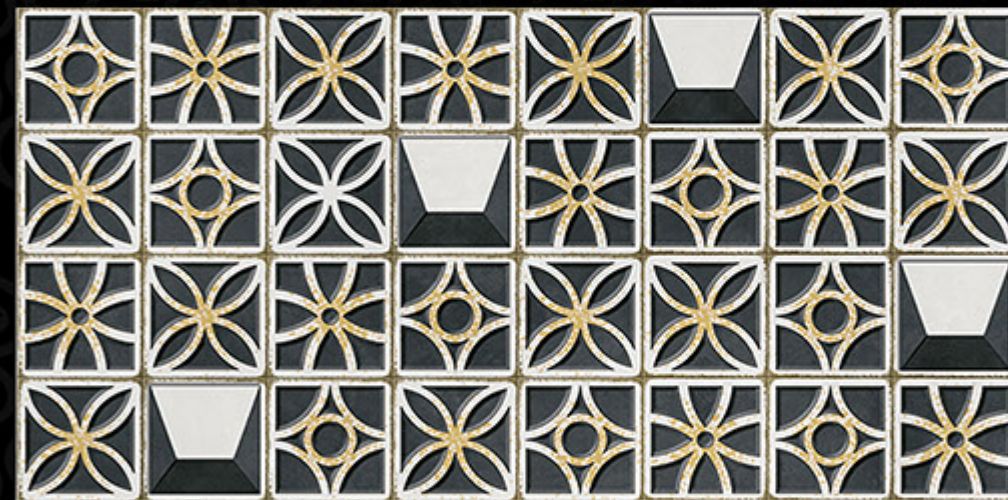

300 x 600 MM

DIGITAL WALL TILES ...

MATT FINISH

DIGITAL WALL TILES

6717-HL-1