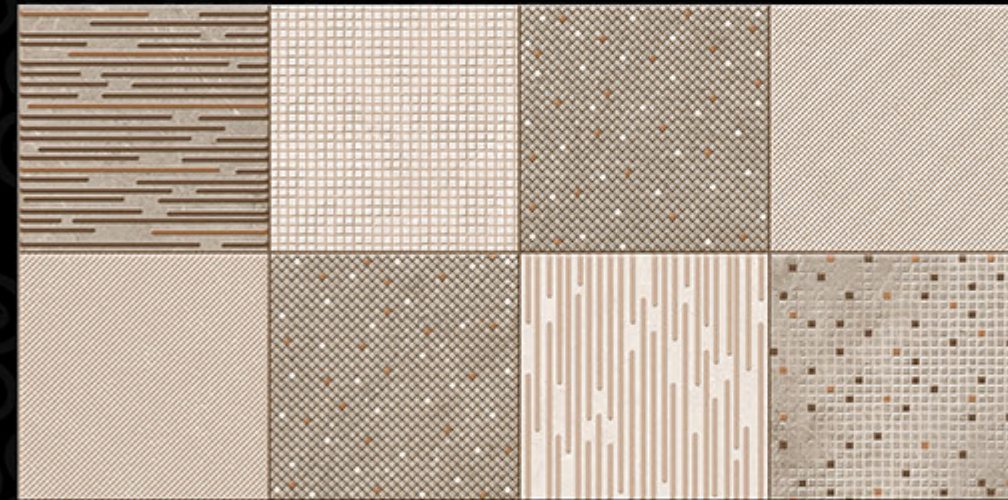

300 x 600 MM

DIGITAL WALL TILES ...

MATT FINISH

DIGITAL WALL TILES

6723-HL-1