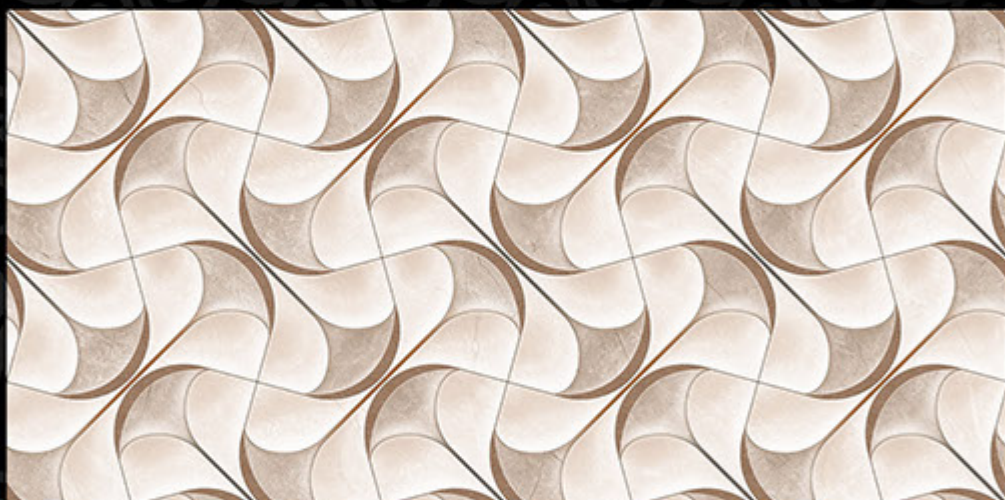

300 x 600 MM

DIGITAL WALL TILES ....

MATT FINISH

DIGITAL WALL TILES

6712-HL-1