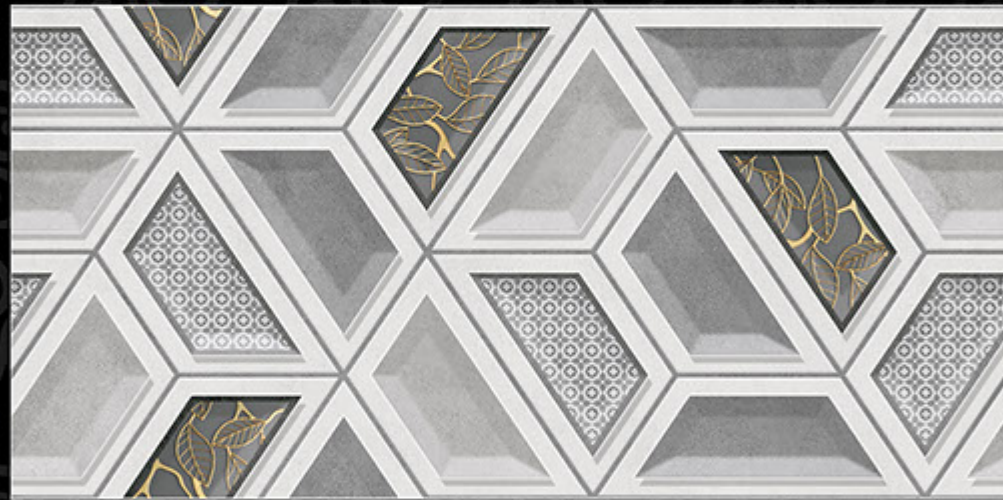

300 x 600 MM

DIGITAL WALL TILES ...

MATT FINISH

DIGITAL WALL TILES

6720-HL-1