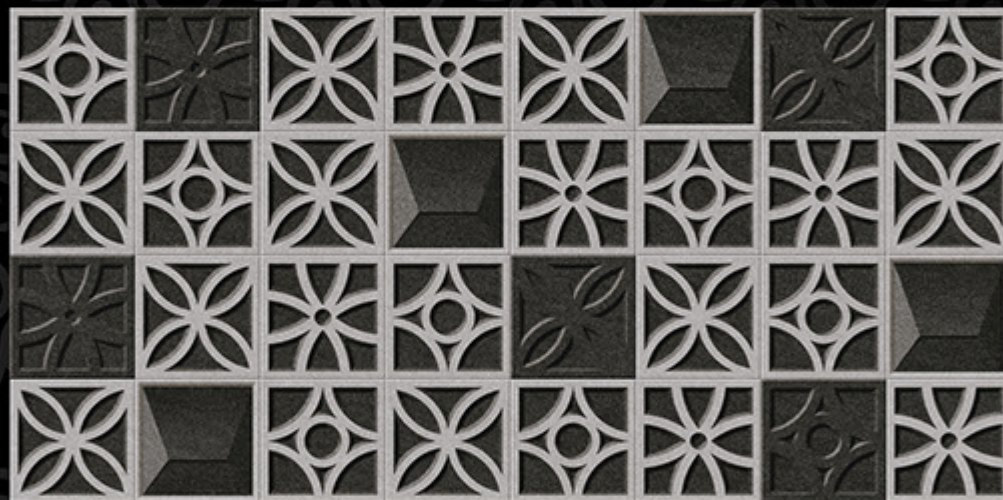

300 x 600 MM

DIGITAL WALL TILES ....

MATT FINISH

DIGITAL WALL TILES

6727-HL-2