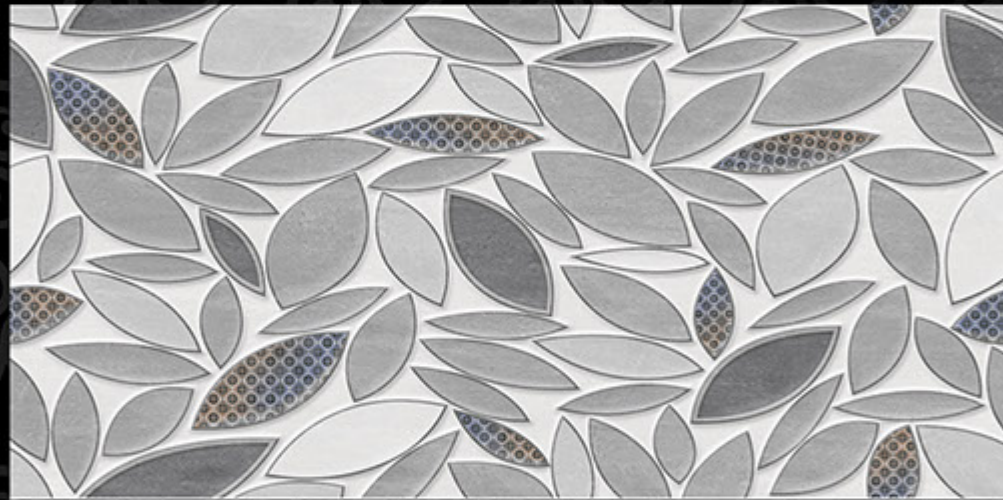

300 x 600 MM

DIGITAL WALL TILES ...

MATT FINISH

DIGITAL WALL TILES

6718-HL-1