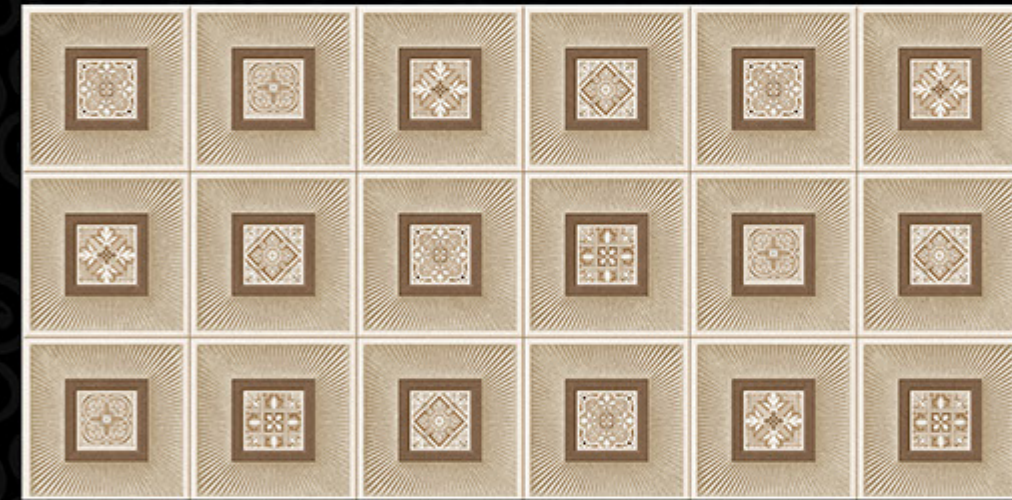

300 x 600 MM

DIGITAL WALL TILES ...

MATT FINISH

DIGITAL WALL TILES

6719-HL-1