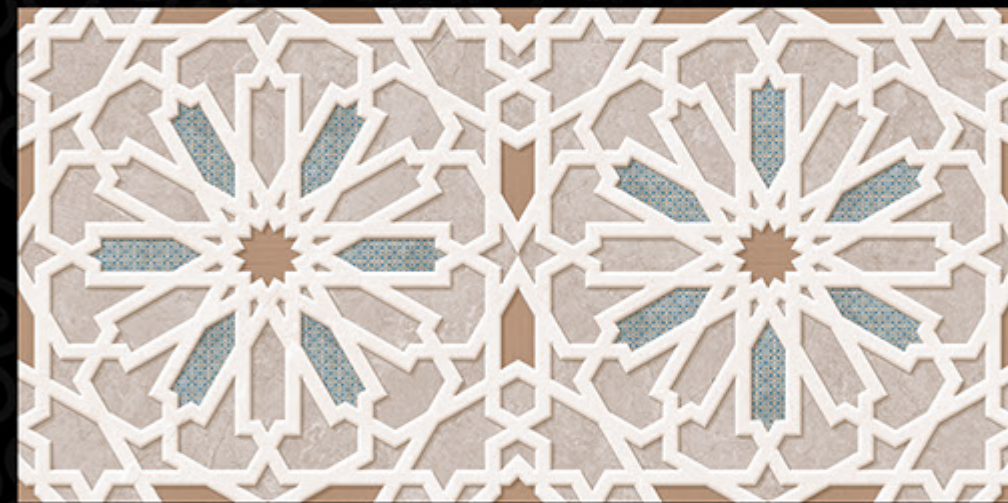

300 x 600 MM

DIGITAL WALL TILES ...

MATT FINISH

DIGITAL WALL TILES

6705-HL-1