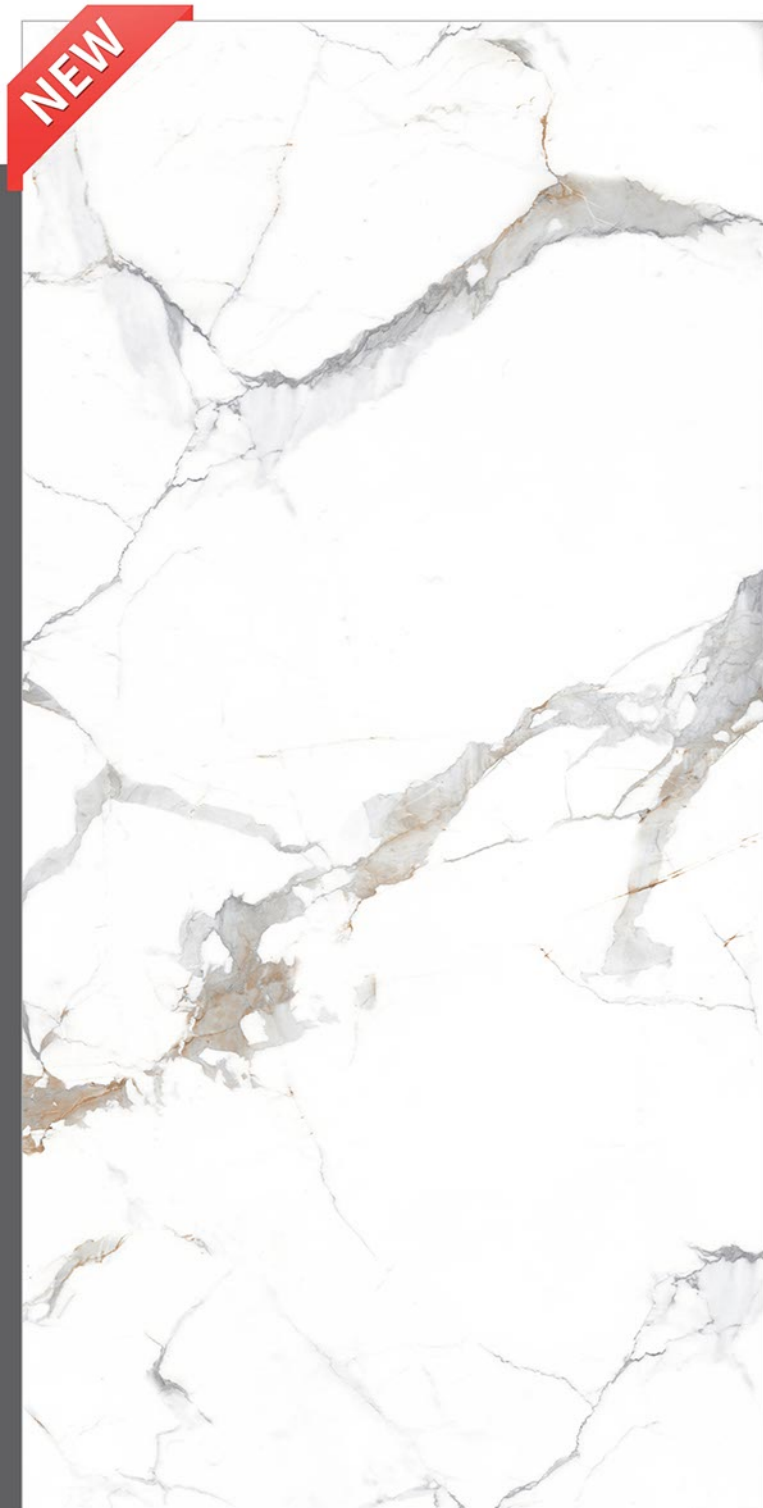

Random
4

BRITISH LIBRARY

Ponte White

— PGVT | 600x1200mm | Glossy

Random
4

Potrofino Blue

— PGVT | 600x1200mm | Glossy

Random
4