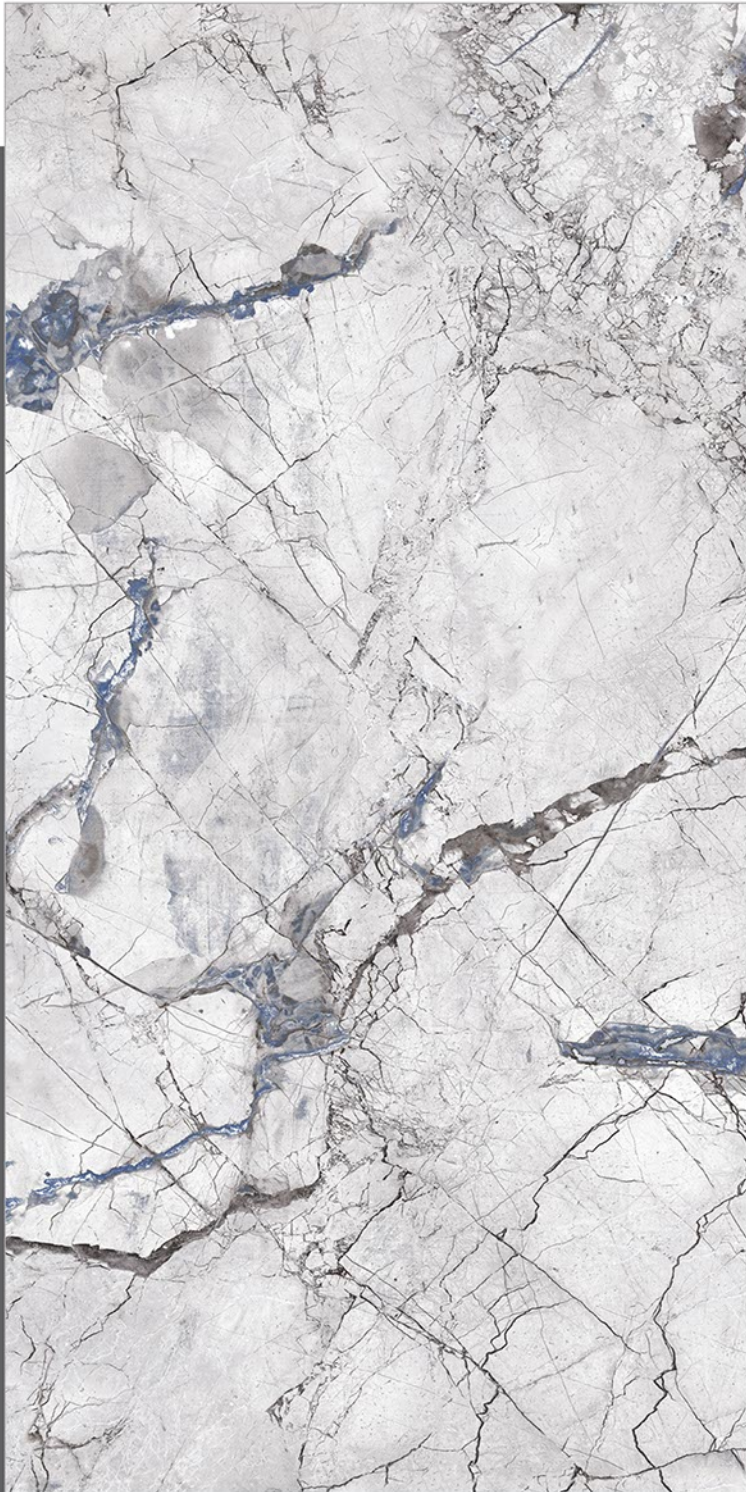

Random
4

BRITISH LIBRARY

Ponte White

— PGVT | 600x1200mm | Glossy

Random
4

Potrofino Blue

— PGVT | 600x1200mm | Glossy

Random
4