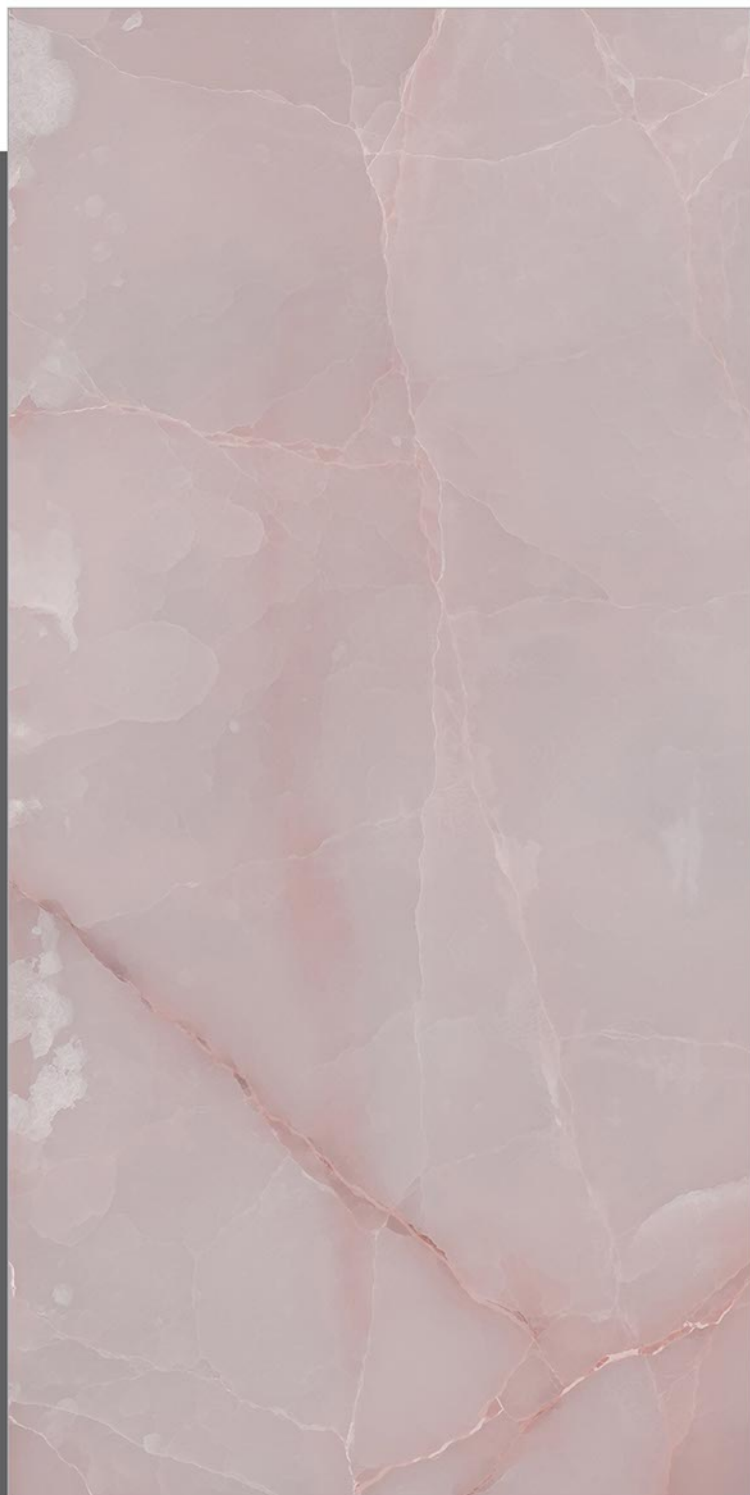

Inalco Verde

— PGVT | 600x1200mm | Glossy

Random
4

Iranian Onyx Giallo

— PGVT | 600x1200mm | Glossy

Random
4

Iranian Onyx Rose

— PGVT | 600x1200mm | Glossy