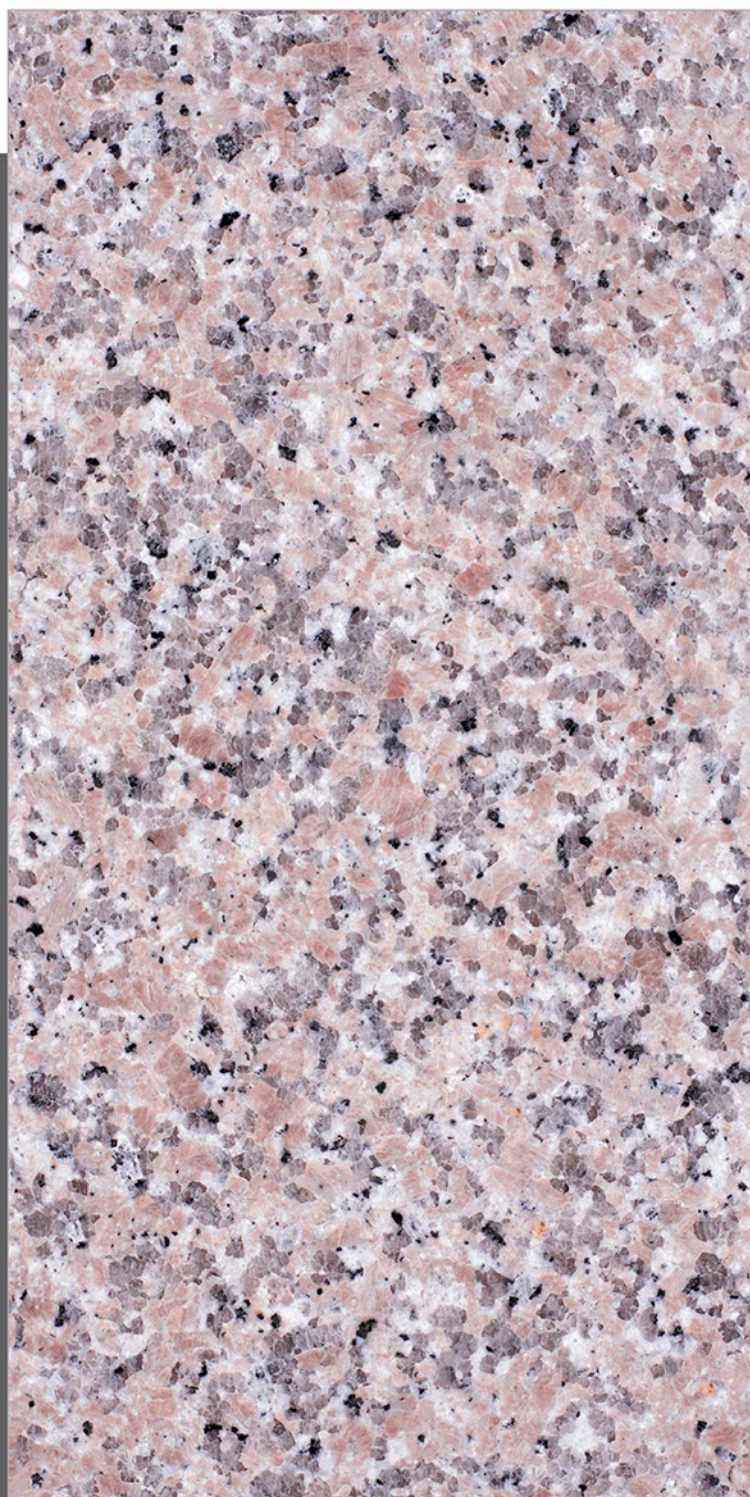

Cinza Pink

— PGVT | 600x1200mm | Glossy

Random
2