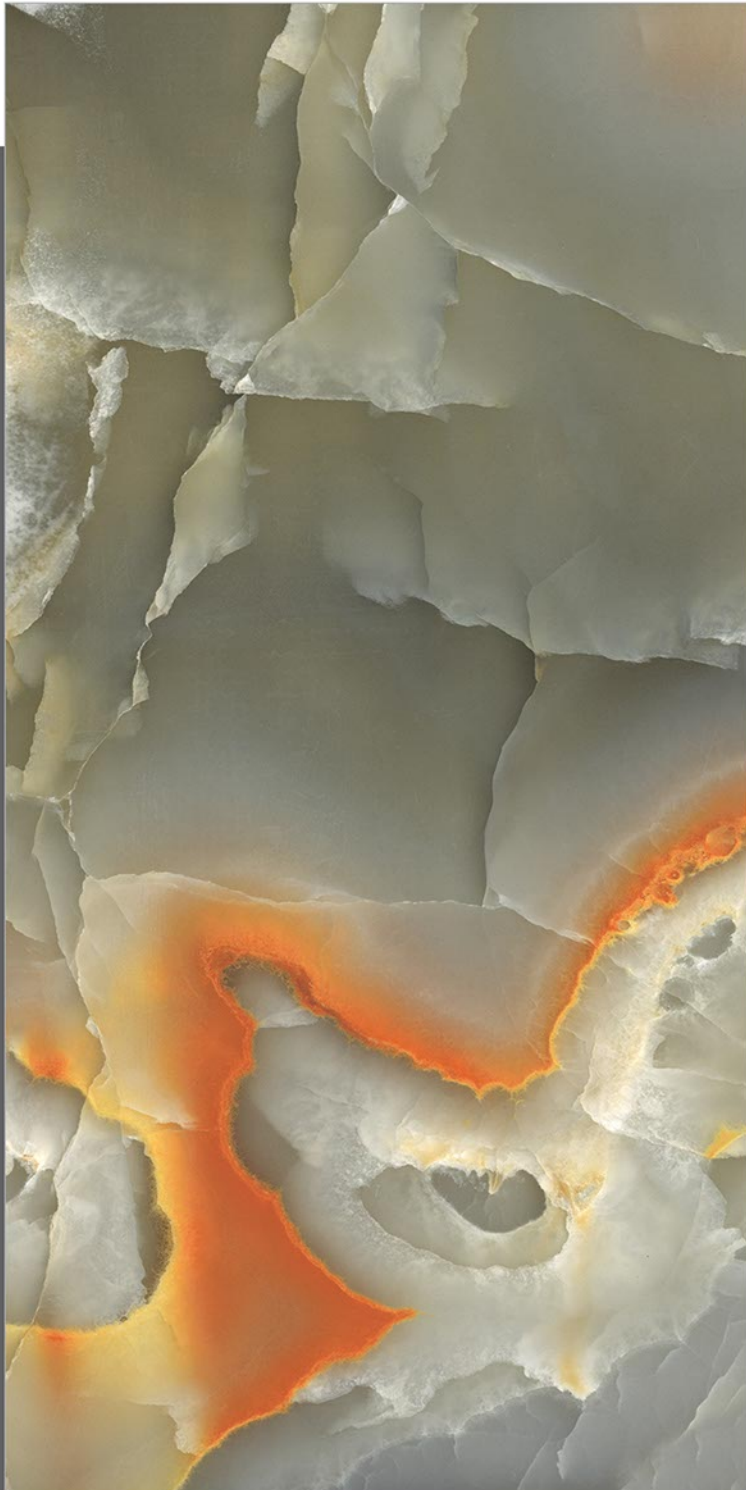

Jadon Verde

— PGVT | 600x1200mm | Glossy

Random
4