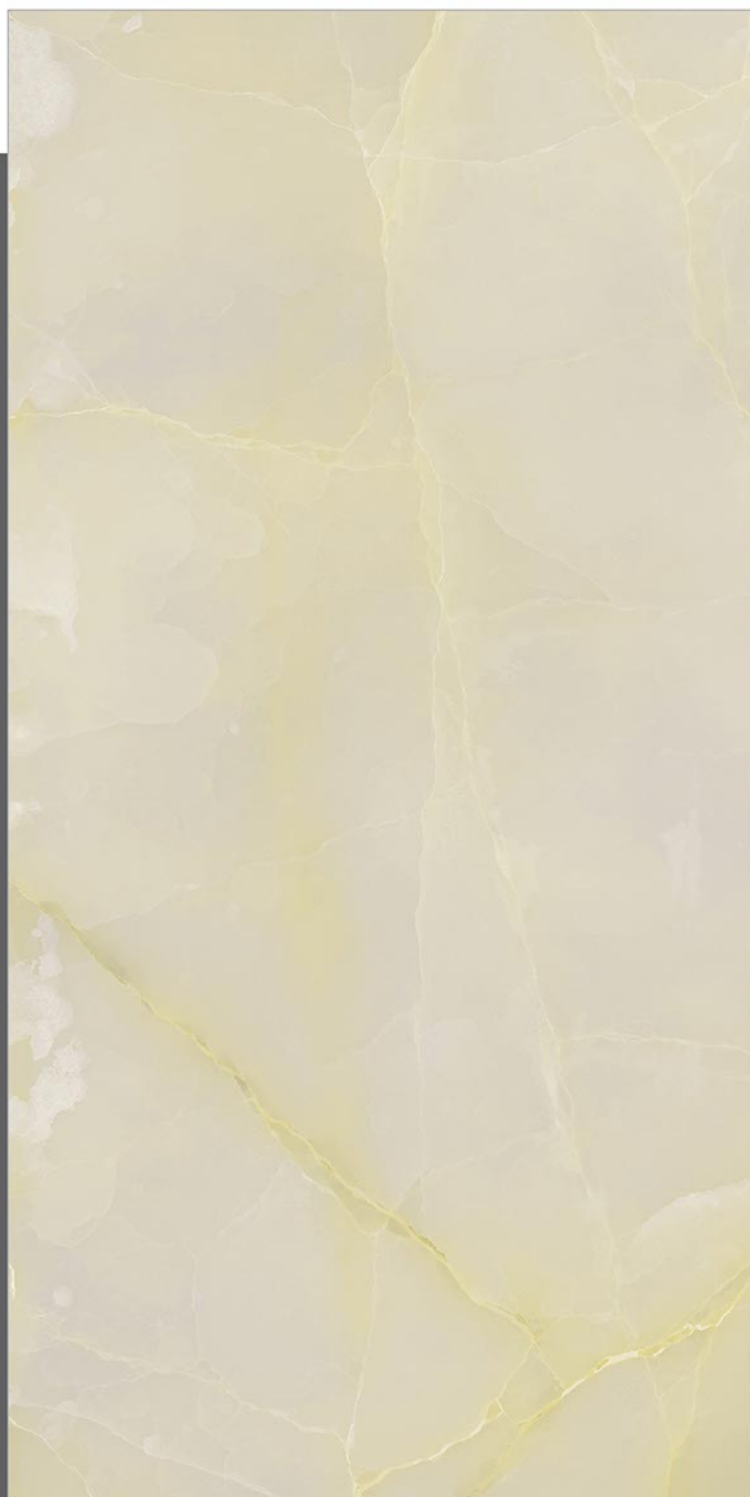

Inalco Verde

— PGVT | 600x1200mm | Glossy

Random
4

Iranian Onyx Giallo

— PGVT | 600x1200mm | Glossy

Random
4

Iranian Onyx Rose

— PGVT | 600x1200mm | Glossy