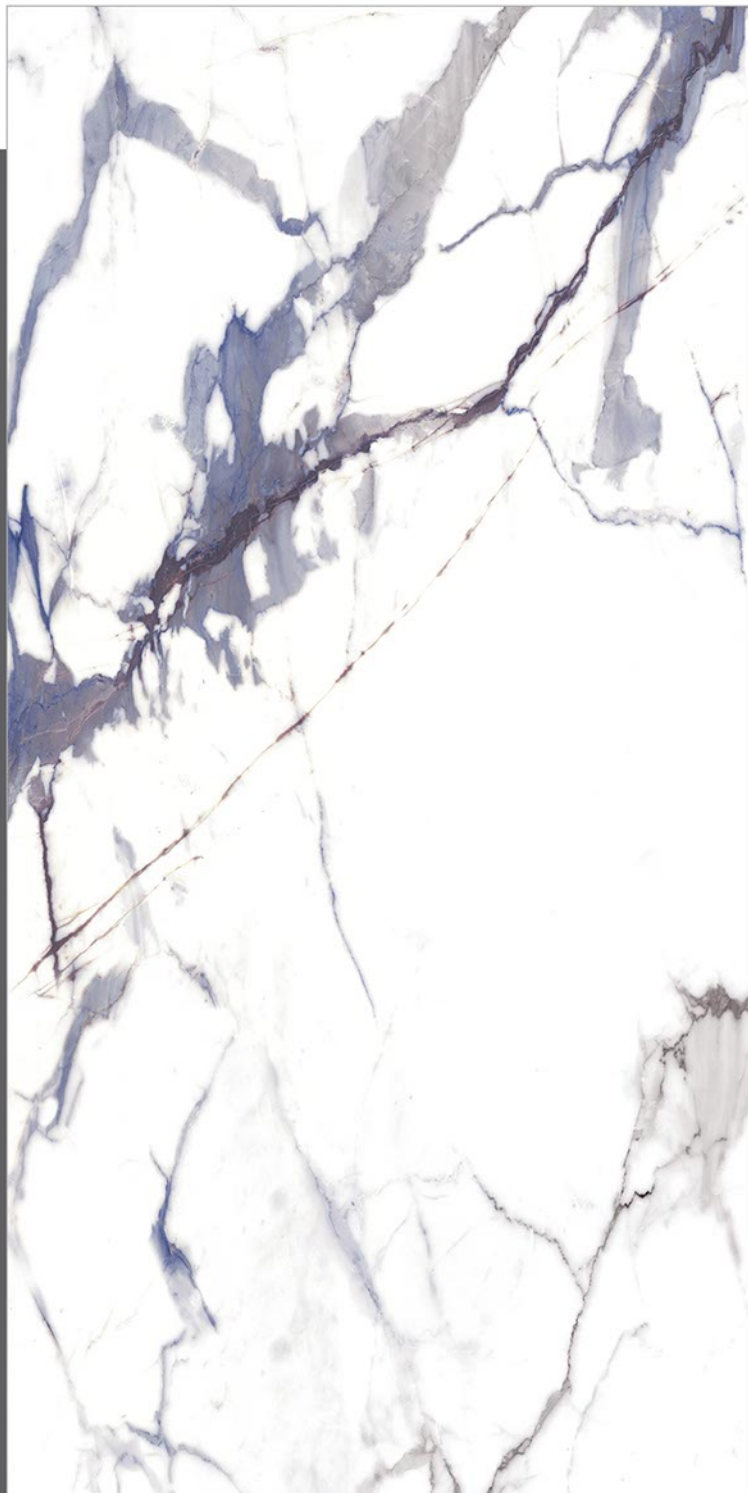

— PGVT | 600x1200mm | Glossy

Random
4

Marmomac Blue

— PGVT | 600x1200mm | Glossy

Random
5

Monaco Olive

— PGVT | 600x1200mm | Glossy

Random
4