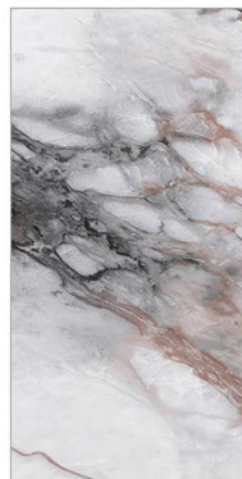

Brazilian Red

— PGVT | 600x1200mm | Glossy