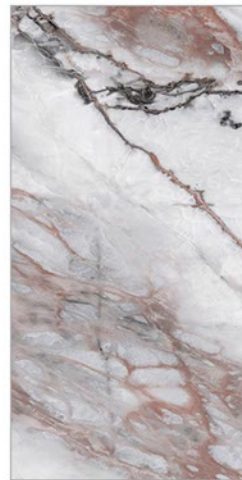

Brazilian Red

— PGVT | 600x1200mm | Glossy