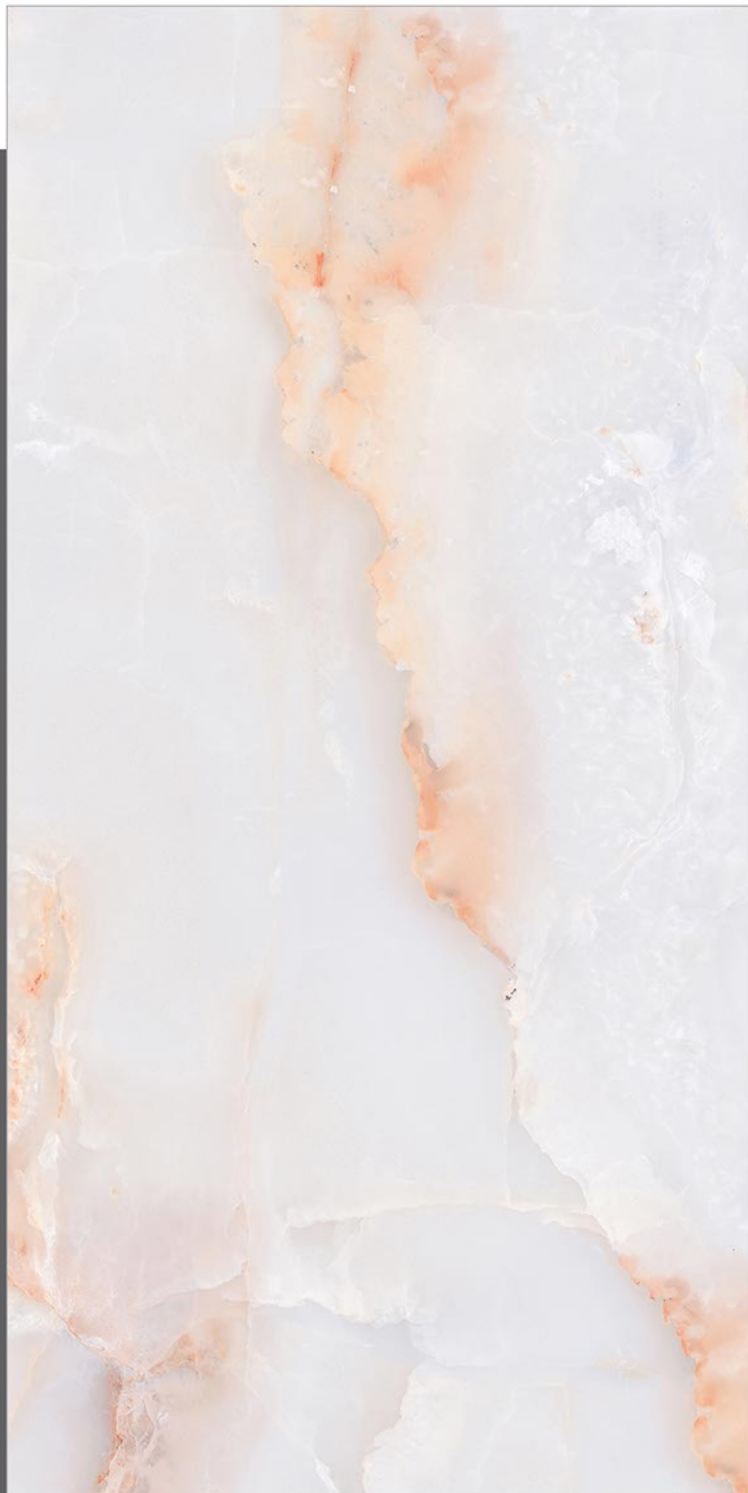

Onyx Cloud Pink

— PGVT | 600x1200mm | Glossy