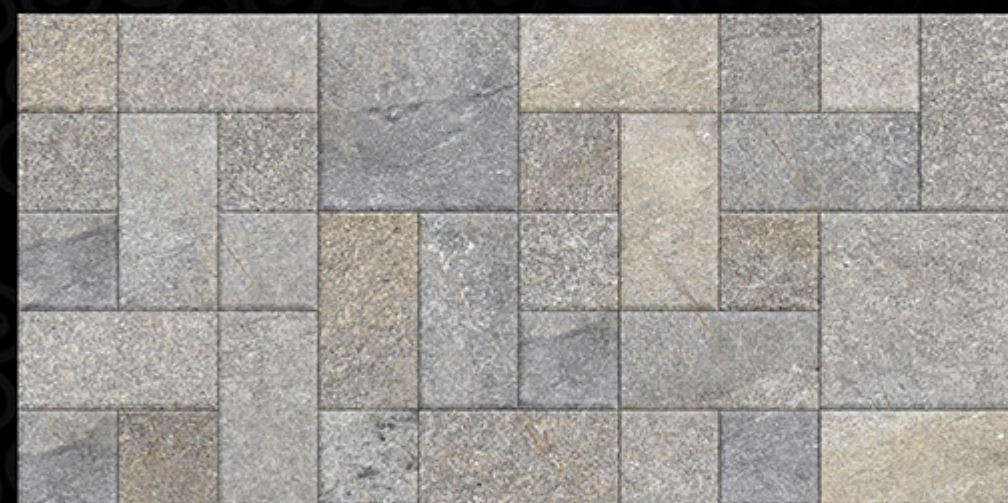

300 x 600 MM

DIGITAL WALL TILES ....

RAINDROP

8007-HL