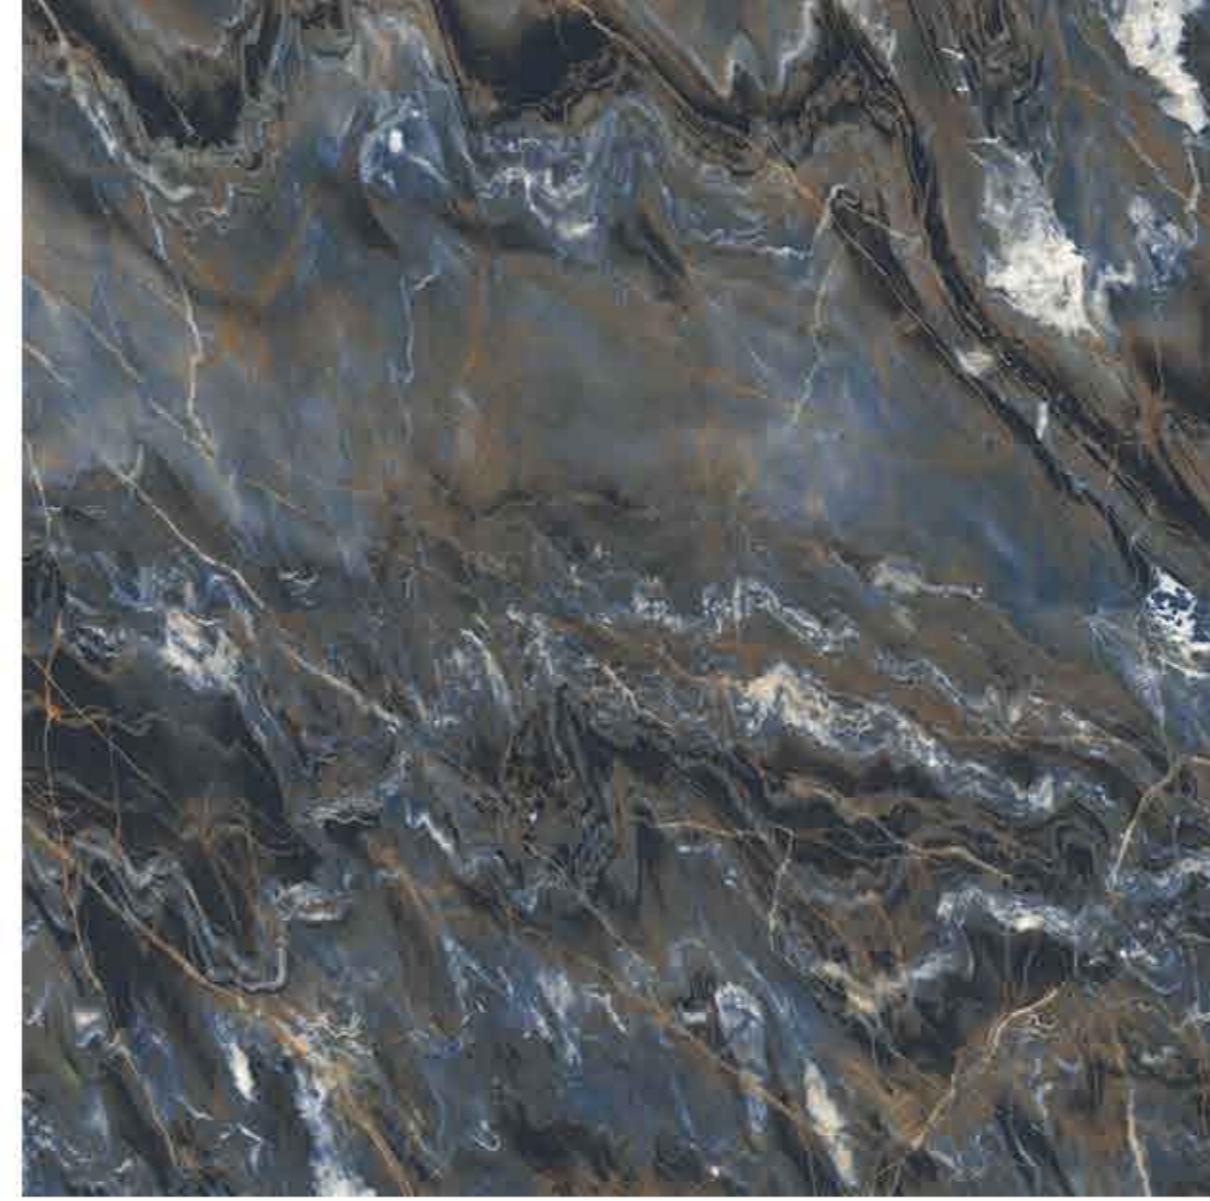

800mm X 800mm

HIGH GLOSS FINISH

APOLLO BLACK

ARTIC BLACK

BEACON_BLACK

BRATVI BLACK

EMPRADOR DARK

Endurance Pearl

julezza_gloden_portro

MARMO PULPIS_CHOCO

River Smoke Black

Sata River Blue

Touch wood