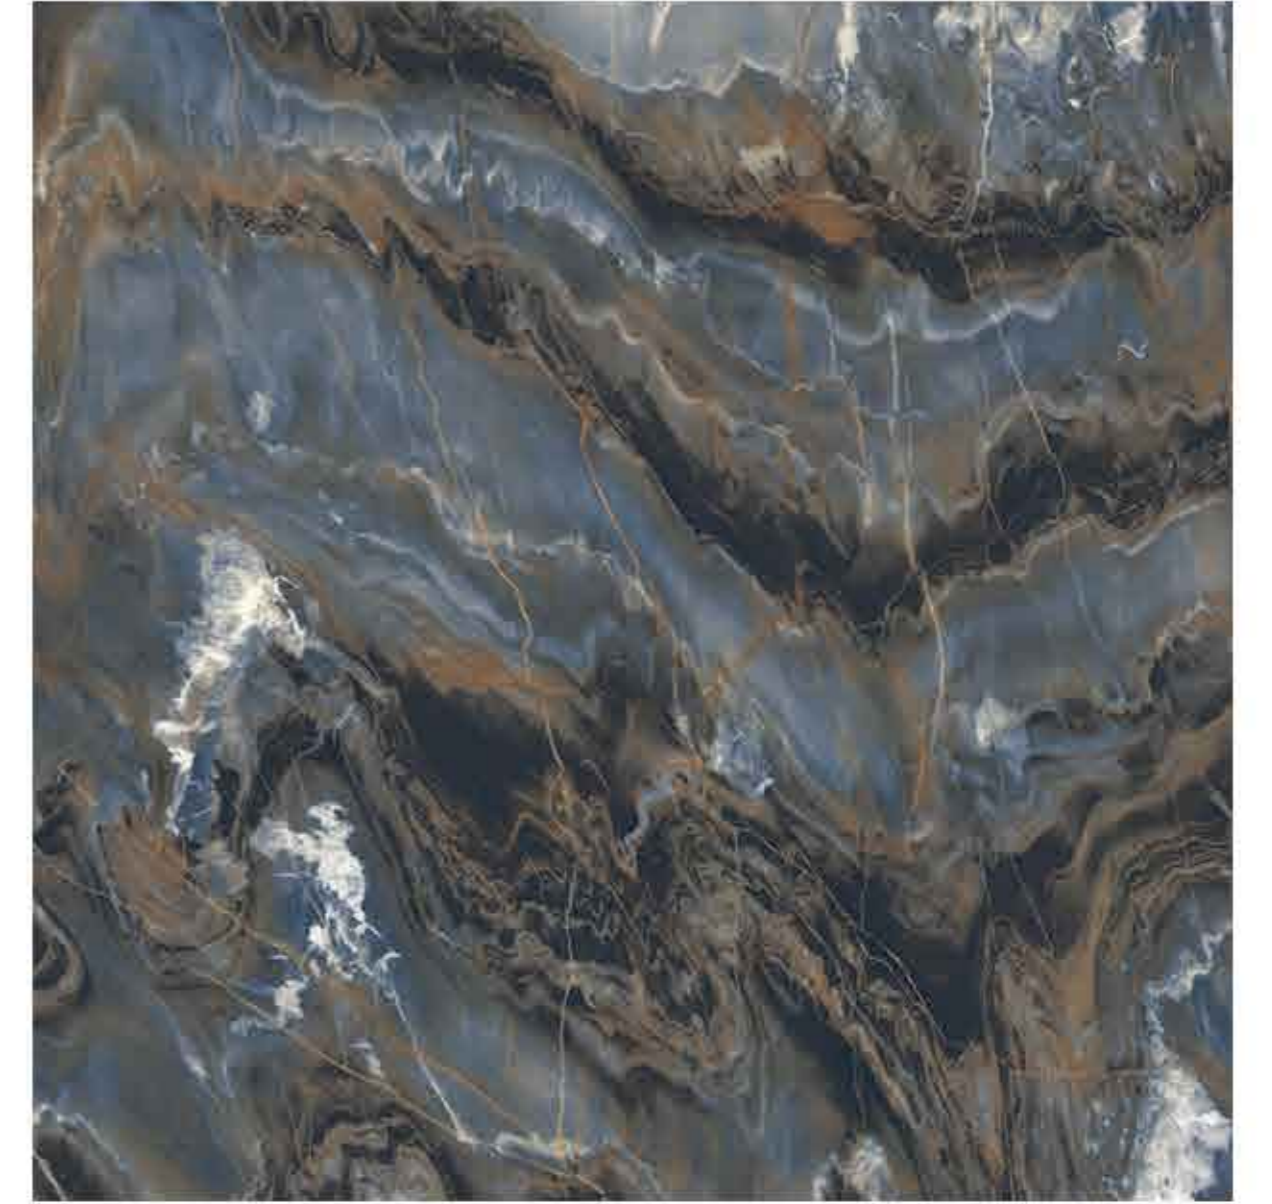

800mm X 800mm

HIGH GLOSS FINISH

APOLLO BLACK

ARTIC BLACK

BEACON_BLACK

BRATVI BLACK

EMPRADOR DARK

Endurance Pearl

julezza_gloden_portro

MARMO PULPIS_CHOCO

River Smoke Black

Sata River Blue

Touch wood