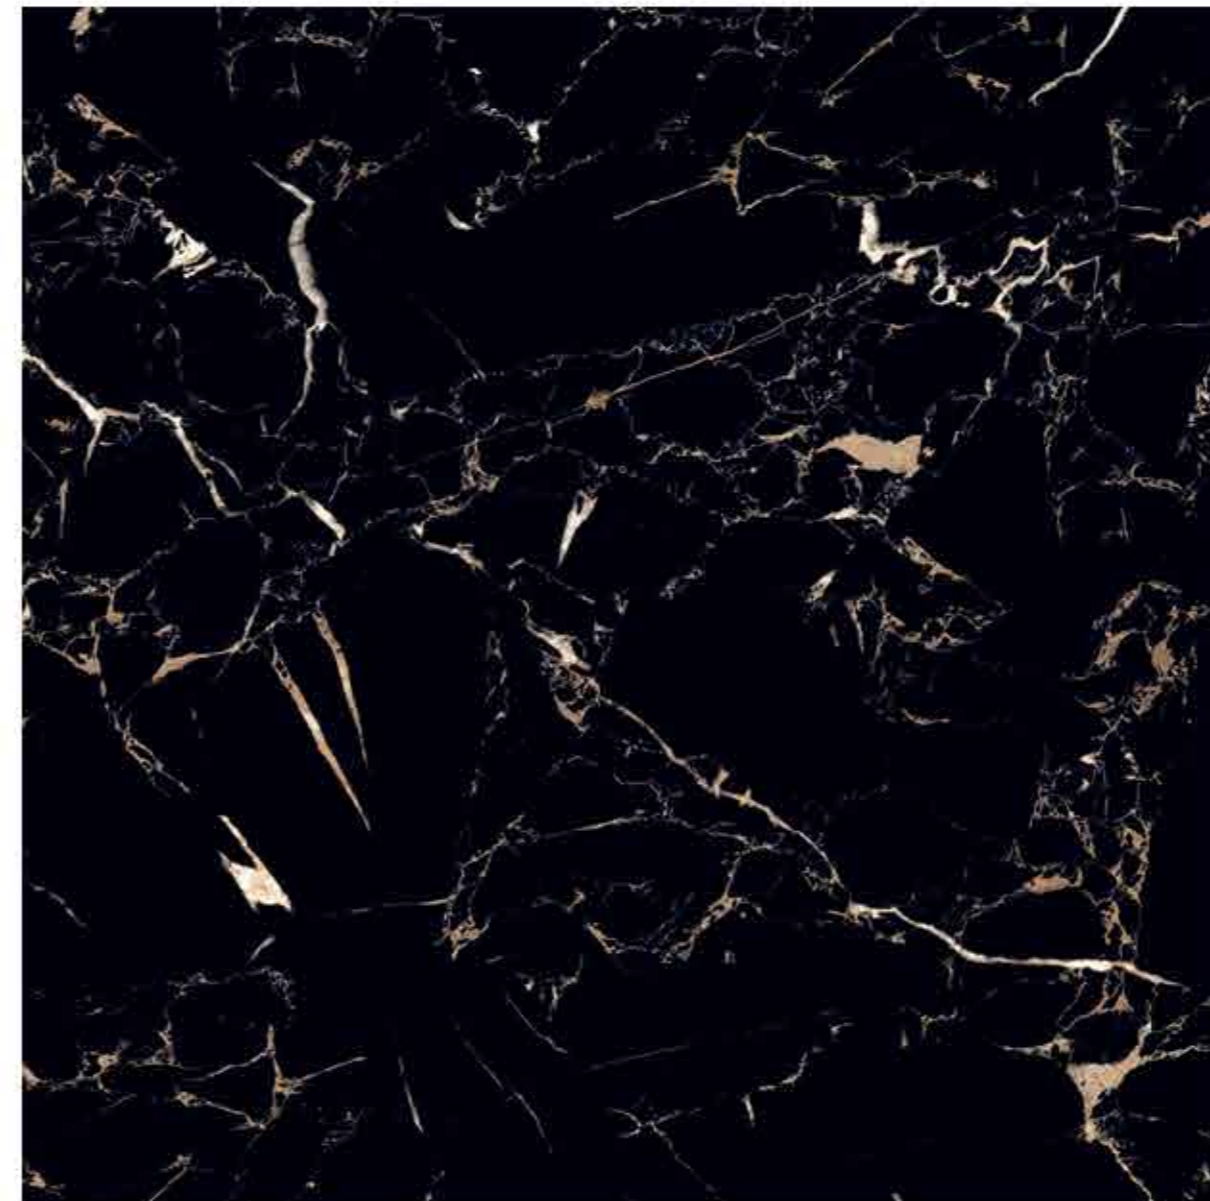

800mm X 800mm

HIGH GLOSS FINISH

APOLLO BLACK

ARTIC BLACK

BEACON_BLACK

BRATVI BLACK

EMPRADOR DARK

Endurance Pearl