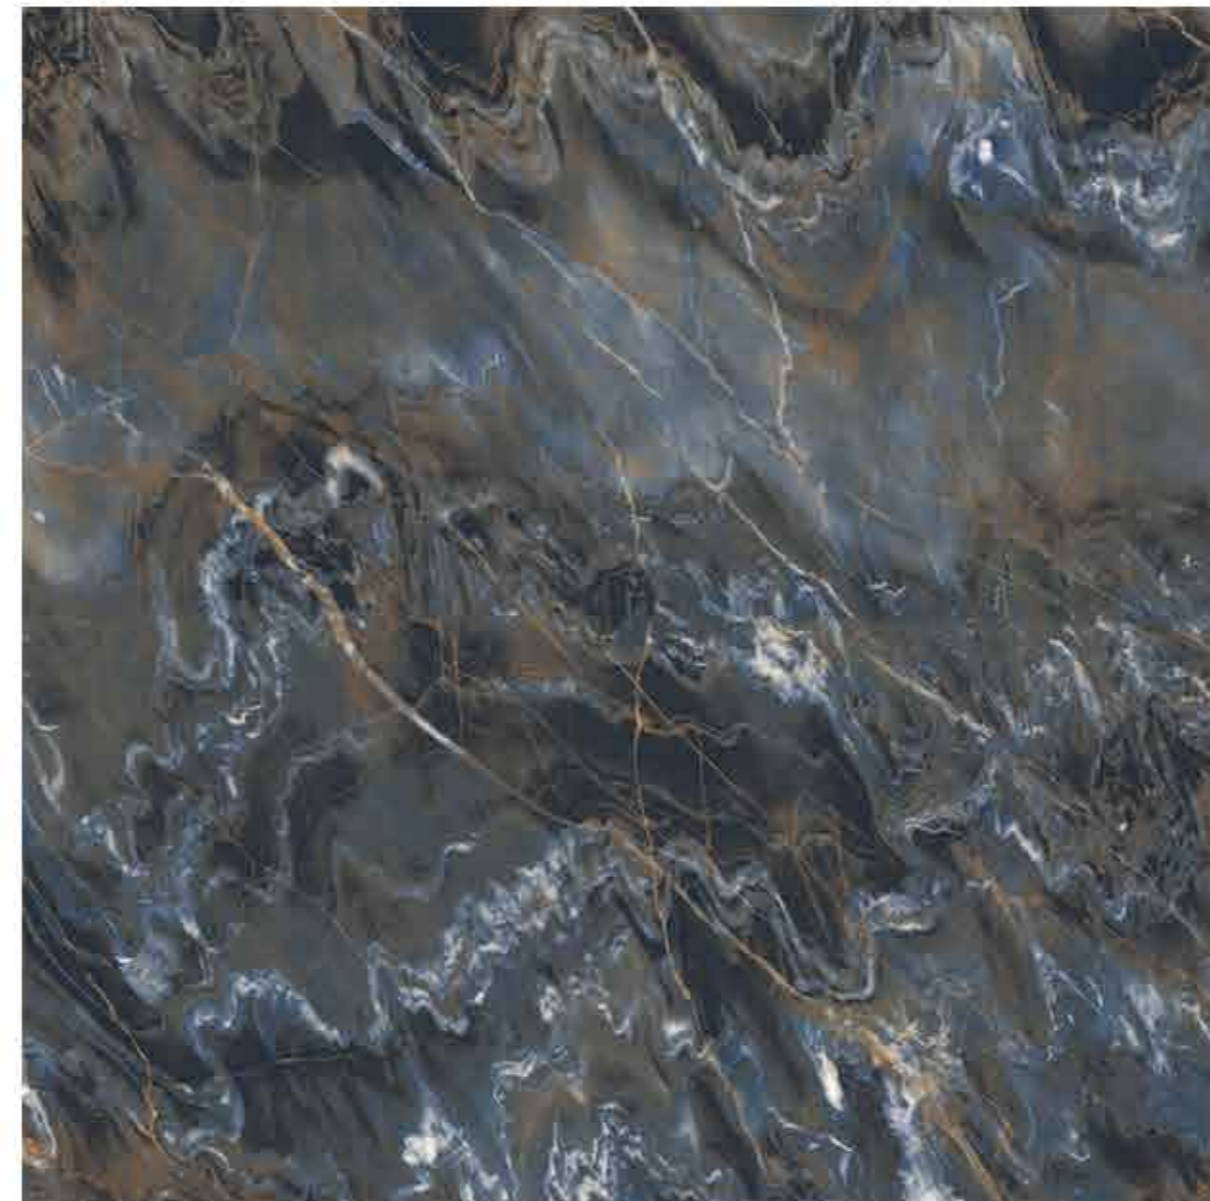

800mm X 800mm

HIGH GLOSS FINISH

APOLLO BLACK

ARTIC BLACK

BEACON_BLACK

BRATVI BLACK

EMPRADOR DARK

Endurance Pearl

julezza_gloden_portro

MARMO PULPIS_CHOCO

River Smoke Black

Sata River Blue

Touch wood