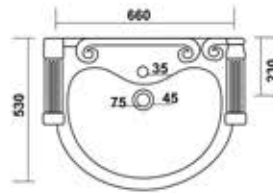

Wash Basin Pedestal

PRINCE GOLD SET WB 8004 - PED 9003

L 660 W 530 H 1050mm

SERENA SET WB 8006 - PED 9005

L 600 W 490 H 950mm

DOLPHIN SET WB 8007 - PED 9006

L 540 W 460 H 840mm