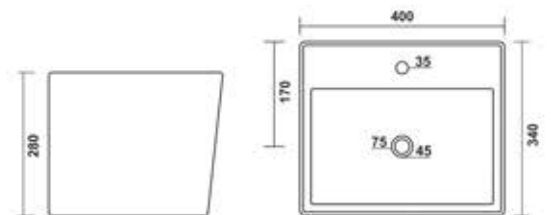

One Piece Wall Hung Basin

4003-TOYO

L 450 W 360 H 300mm

4004-FOOTBALL

L 460 W 380 H 240mm

4005-SOLO

L 400 W 340 H 280mm