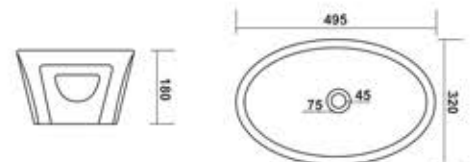

Counter Basin

L 630 W 480 H 300mm

L 560 W 420 H 200mm

L 560 W 410 H 220mm

L 495 W 320 H 180mm