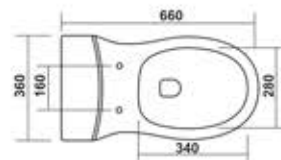

- ECO FRIENDLY
- SOFT CLOSE SEAT COVER
- ANTI BACTERIAL
- DUAL FLUSH