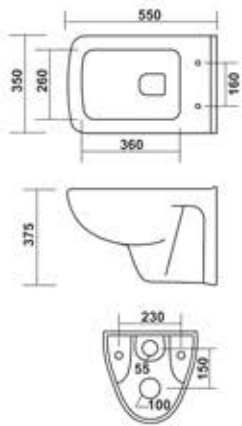

SOFT CLOSE SEAT COVER

ANTI BACTERIAL

INBUILT JET