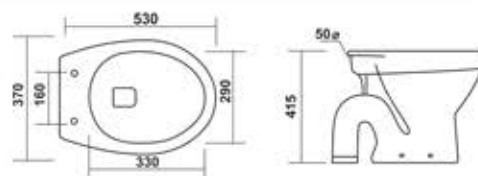

6001-EWC 'S'

L 530 W 370 H 415mm

SOFT CLOSE SEAT COVER

ANTI BACTERIAL

6002-EWC 'P'

L 550 W 370 H 415mm

SOFT CLOSE SEAT COVER

ANTI BACTERIAL

6003-CANDY

L 560 W 360 H 415mm

INBUILT JET

SOFT CLOSE SEAT COVER

ANTI BACTERIAL