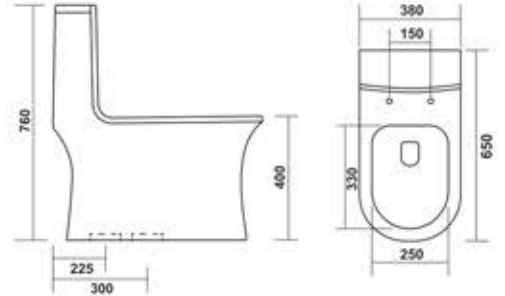

- TORNADO FLUSH
- ECO FRIENDLY
- SOFT CLOSE SEAT COVER
- ANTI BACTERIAL
- DUAL FLUSH