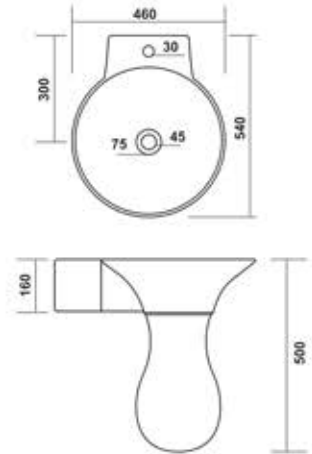

Wash Basin Half Pedestal

DOLPHIN HALF SET **WB 8007 - PED 9010**

L 540 W 460 H 500mm

SPYKAR HALF SET **WB 8010 - PED 9016**

L 520 W 440 H 520mm