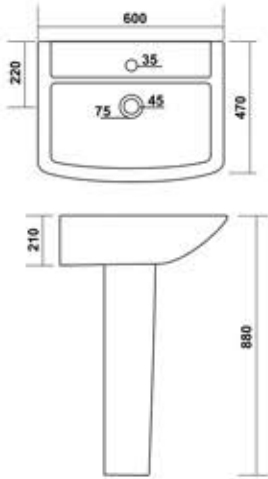

Wash Basin Pedestal

SION SET WB 8008 - PED 9007

L 600 W 470 H 880mm

SPYKAR SET WB 8010 - PED 9007

L 520 W 445 H 860mm