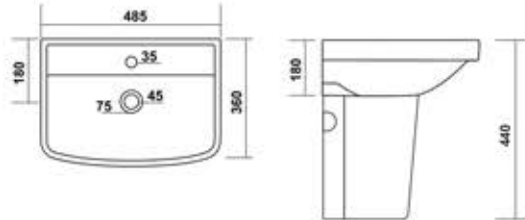

DOVEL HALF SET **WB 3015 - PED 9016**

L 485 W 360 H 440mm

RIPON HALF SET **WB 3023 - PED 9016**

L 450 W 345 H 430mm