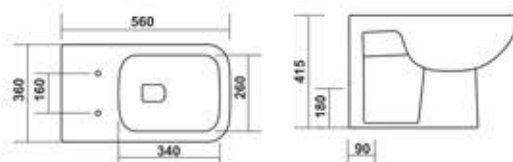

INBUILT JET

SOFT CLOSE SEAT COVER

ANTI BACTERIAL