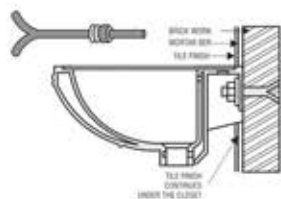

WALL HUNG BASIN

As per shown in the picture, the rag bolt must be grouted into the cement/concrete wall. The bolts must be fixed to the cement/concrete wall. Allow setting & checking than install it using nut and washer.

COUNTER WASHBASIN

At the beginning

1. A skilled or experienced person should install counter lavatories.
2. Avoid using adhesive with this product.
3. Check the waste area and supply tubing if required.
4. Do not open the lavatory from its protective carton until you are ready for installation.
5. Please follow all local building and plumbing codes.