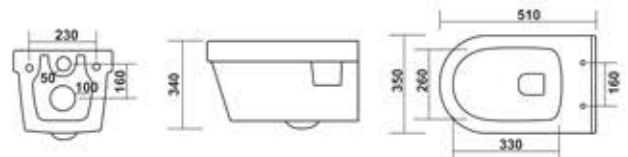

INBUILT JET

RIMLESS DESIGN

SOFT CLOSE SEAT COVER

ANTI BACTERIAL