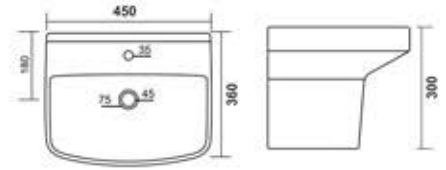

One Piece Wall Hung Basin

4003-TOYO

L 450 W 360 H 300mm

4004-FOOTBALL

L 460 W 380 H 240mm

4005-SOLO

L 400 W 340 H 280mm