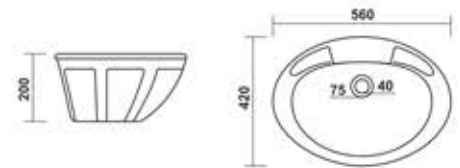

## Counter Basin

**101-AQUA TOP COUNTER**

L 630 W 480 H 300mm

**102-OVEL TOP COUNTER**

L 560 W 420 H 200mm

**103-UNDER COUNTER**

L 560 W 410 H 220mm

**104-UNDER COUNTER**