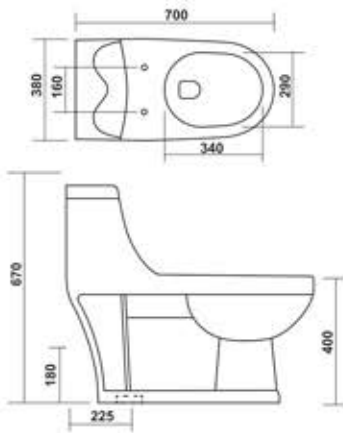

- ECO FRIENDLY
- SOFT CLOSE SEAT COVER
- ANTI BACTERIAL
- DUAL FLUSH

TORNADO FLUSH