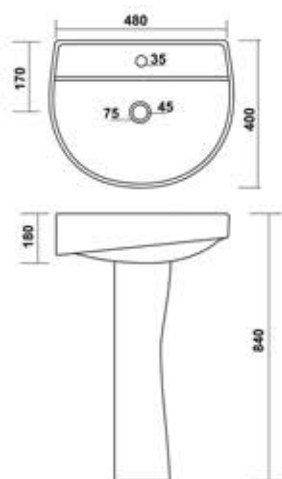

Wash Basin Pedestal

CUBO SET WB 3010 - PED 9002

L 480 W 400 H 840mm

DIAMOND SET WB 8011 - PED 9008

L 590 W 500 H 890mm