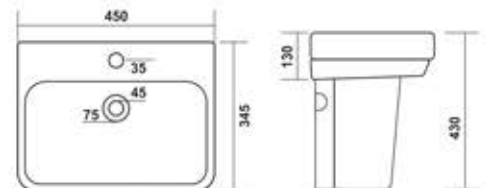

Wash Basin Half Pedestal

VOLVO HALF SET **WB 3024 - PED 9016**

L 500 W 330 H 450mm

DOVEL HALF SET **WB 3015 - PED 9016**

L 485 W 360 H 440mm

RIPON HALF SET **WB 3023 - PED 9016**

L 450 W 345 H 430mm