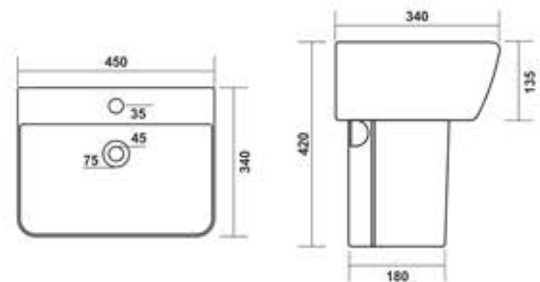

Wash Basin Half Pedestal

CUBO HALF SET **WB 3010 - PED 9012**

L 480 W 400 H 460mm

ELITE HALF SET **WB 8002 - PED 9011**

L 530 W 430 H 460mm

ZARA HALF SET **WB 3020 - PED 9016**

L 450 W 340 H 420mm