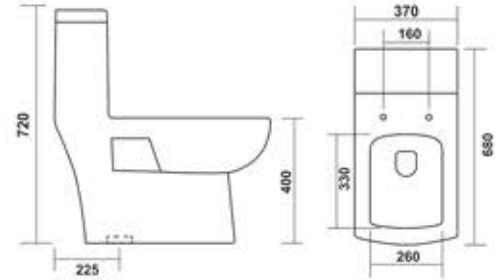

- TORNADO FLUSH
- ECO FRIENDLY
- SOFT CLOSE SEAT COVER
- ANTI BACTERIAL
- DUAL FLUSH