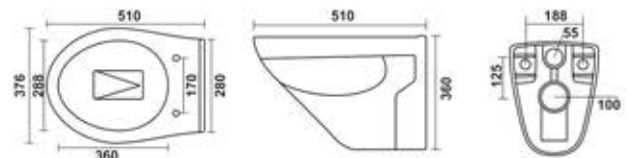

SOFT CLOSE SEAT COVER

ANTI BACTERIAL