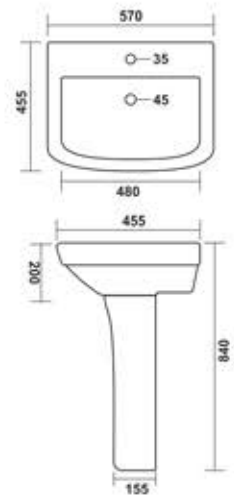

Wash Basin Pedestal

PENGVIN SET **WB 8013 - PED 9006**

L 575 W 453 H 875mm

SONATA SET **WB 8014 - PED 9015**

L 570 W 455 H 840mm