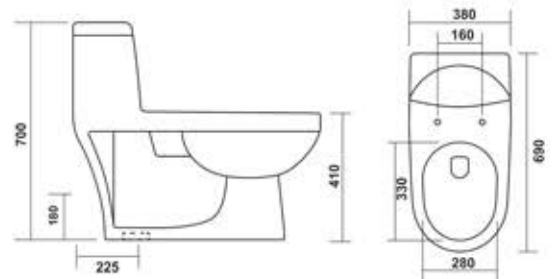

### 1004-FENIX (Wash Down)

L 700 W 370 H 740mm  
S-trap:225mm, P-trap:180mm

-  ECO FRIENDLY
-  SOFT CLOSE SEAT COVER
-  ANTI-BACTERIAL
-  DUAL FLUSH
-  TORNAADO FLUSH

INBUILT JET

### 1005-FEA (Wash Down)

L 690 W 380 H 700mm  
S-trap:225mm, P-trap:180mm

-  TORNAADO FLUSH
-  ECO FRIENDLY
-  SOFT CLOSE SEAT COVER
-  ANTI-BACTERIAL
-  DUAL FLUSH