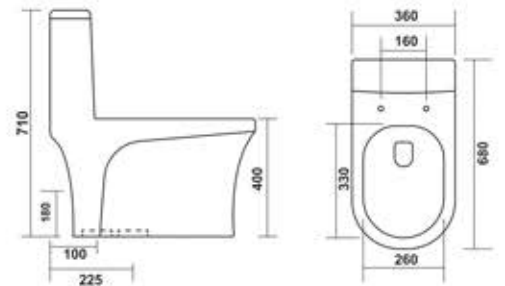

- TORNADO FLUSH
- ECO FRIENDLY
- SOFT CLOSE SEAT COVER
- ANTI BACTERIAL
- DUAL FLUSH