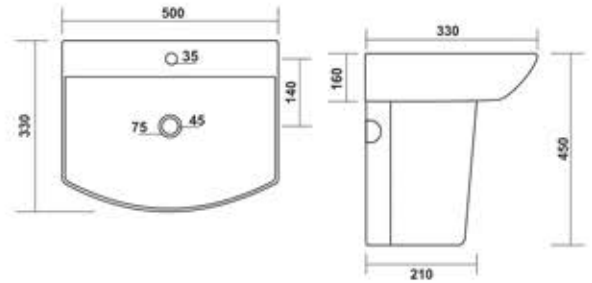

VOLVO HALF SET **WB 3024 - PED 9016**

L 500 W 330 H 450mm