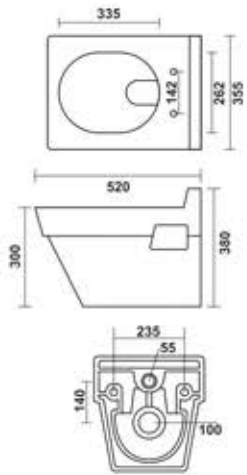

Wall Hung Closet

2012-MARBO

L 520 W 355 H 380mm

SOFT CLOSE SEAT COVER

ANTI BACTERIAL

2013-MASSIVE

L 510 W 376 H 360mm

SOFT CLOSE SEAT COVER

ANTI BACTERIAL