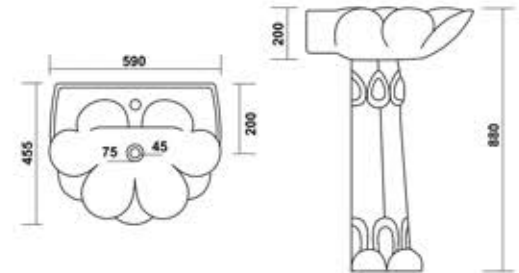

Wash Basin Pedestal

LOTUS SET WB 8001 - PED 9001

L 590 W 455 H 880mm

ELITE SET WB 8002 - PED 9002

L 530 W 430 H 885mm

DELITE SET WB 8003 - PED 9002

L 570 W 420 H 860mm