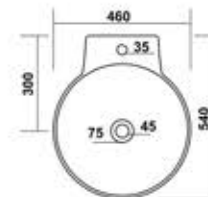

DOLPHIN SET WB 8007 - PED 9006

L 540 W 460 H 840mm