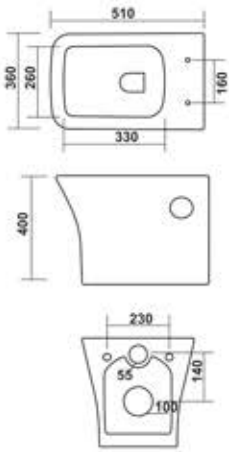

## 2002-MEGA (Rimless)

L 510 W 350 H 340mm

INBUILT JET

RIMLESS DESIGN

SOFT CLOSE SEAT COVER

ANTI BACTERIAL

### 2006-MODENA

L 510 W 360 H 400mm

## 2010-MOON

L 490 W 360 H 360mm