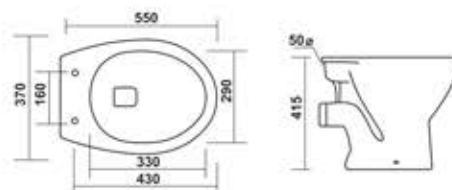

6001-EWC 'S'

L 530 W 370 H 415mm

SOFT CLOSE SEAT COVER

ANTI BACTERIAL

6002-EWC 'P'

L 550 W 370 H 415mm

SOFT CLOSE SEAT COVER

ANTI BACTERIAL

6003-CANDY

L 560 W 360 H 415mm

INBUILT JET

SOFT CLOSE SEAT COVER

ANTI BACTERIAL