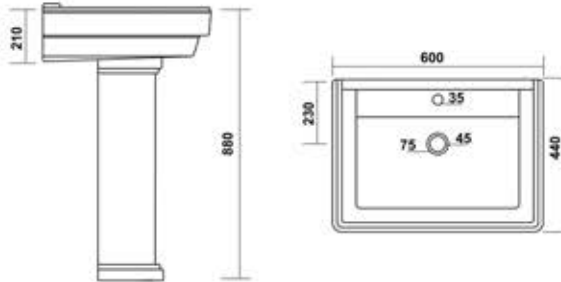

Wash Basin Pedestal

ROYAL SET WB 8012 - PED 9009

L 600 W 440 H 880mm

PLAZMA SET WB 3014 - PED 9014

L 470 W 340 H 830mm

DOVEL SET WB 3015 - PED 9014

L 485 W 360 H 840mm