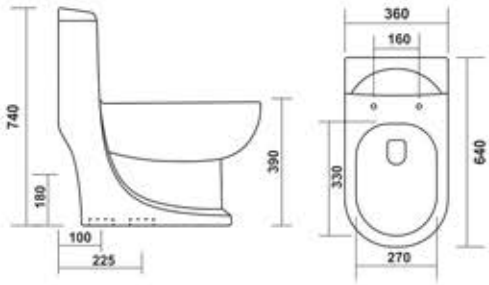

One Piece Closet

1009-FORD (Wash Down)

L 640 W 360 H 740mm
S-trap: 225mm, 100mm, 300mm P-trap:180mm

- ECO FRIENDLY
- SOFT CLOSE SEAT COVER
- ANTI BACTERIAL
- DUAL FLUSH
- TOPSIDE FLUSH

1010-FRESCO (Syphonic)

L 660 W 360 H 740mm
S-trap:225mm

- ECO FRIENDLY
- SOFT CLOSE SEAT COVER
- ANTI BACTERIAL
- DUAL FLUSH