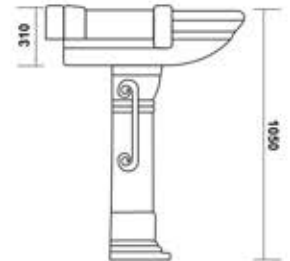

Wash Basin Pedestal

PRINCE GOLD SET WB 8004 - PED 9003

L 660 W 530 H 1050mm

SERENA SET WB 8006 - PED 9005

L 600 W 490 H 950mm

DOLPHIN SET WB 8007 - PED 9006

L 540 W 460 H 840mm