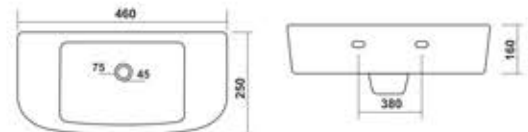

Wash Basin

L 470 W 380 H 200mm

L 470 W 310 H 200mm

L 350 W 290 H 150mm

L 460 W 250 H 160mm