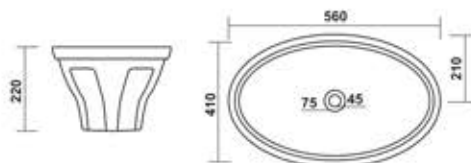

## Counter Basin

**101-AQUA TOP COUNTER**

L 630 W 480 H 300mm

**102-OVEL TOP COUNTER**

L 560 W 420 H 200mm

**103-UNDER COUNTER**

L 560 W 410 H 220mm

**104-UNDER COUNTER**