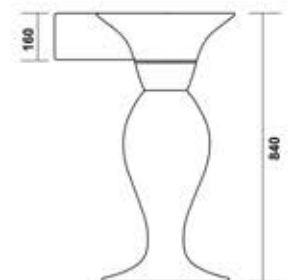

DOLPHIN SET WB 8007 - PED 9006

L 540 W 460 H 840mm