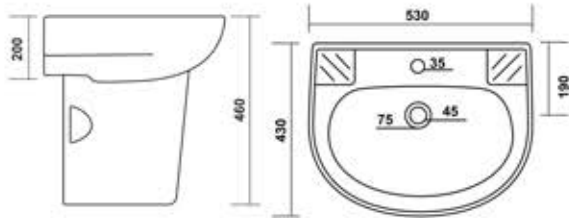

ELITE HALF SET **WB 8002 - PED 9011**

L 530 W 430 H 460mm

ZARA HALF SET **WB 3020 - PED 9016**

L 450 W 340 H 420mm