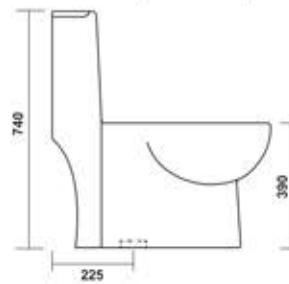

- ECO FRIENDLY
- SOFT CLOSE SEAT COVER
- ANTI BACTERIAL
- DUAL FLUSH