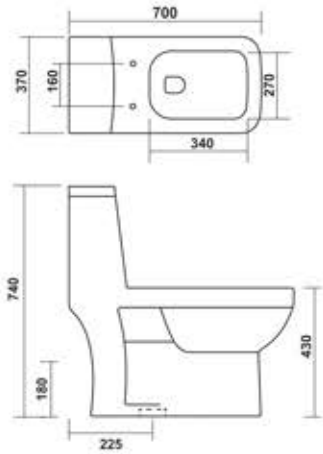

1004-FENIX (Wash Down)

L 700 W 370 H 740mm
S-trap:225mm, P-trap:180mm

- ECO FRIENDLY
- SOFT CLOSE SEAT COVER
- ANTI-BACTERIAL
- DUAL FLUSH
- TORNAADO FLUSH

INBUILT JET