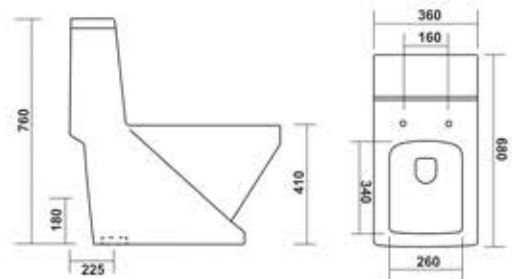

- ECO FRIENDLY
- SOFT CLOSE SEAT COVER
- ANTI BACTERIAL
- DUAL FLUSH

TORNADO FLUSH