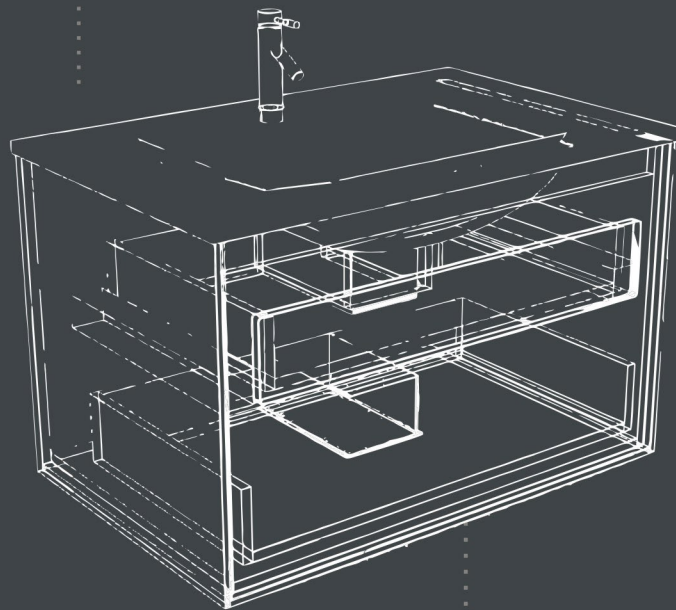

PREMIUM SEGMENT OF  
**PVC CABINET**

NEW CATALOG  
COLLECTION  
2022-23

LARGEST PRODUCTION OF  
**PVC VANITY**

**40000**

Sq. Feet

**WORKSHOP AREA**

---

**4200**

Sq. Feet

**DISPLAY AREA**

---

**200+**

Premium

**VANITY DESIGN**

**A001**

---